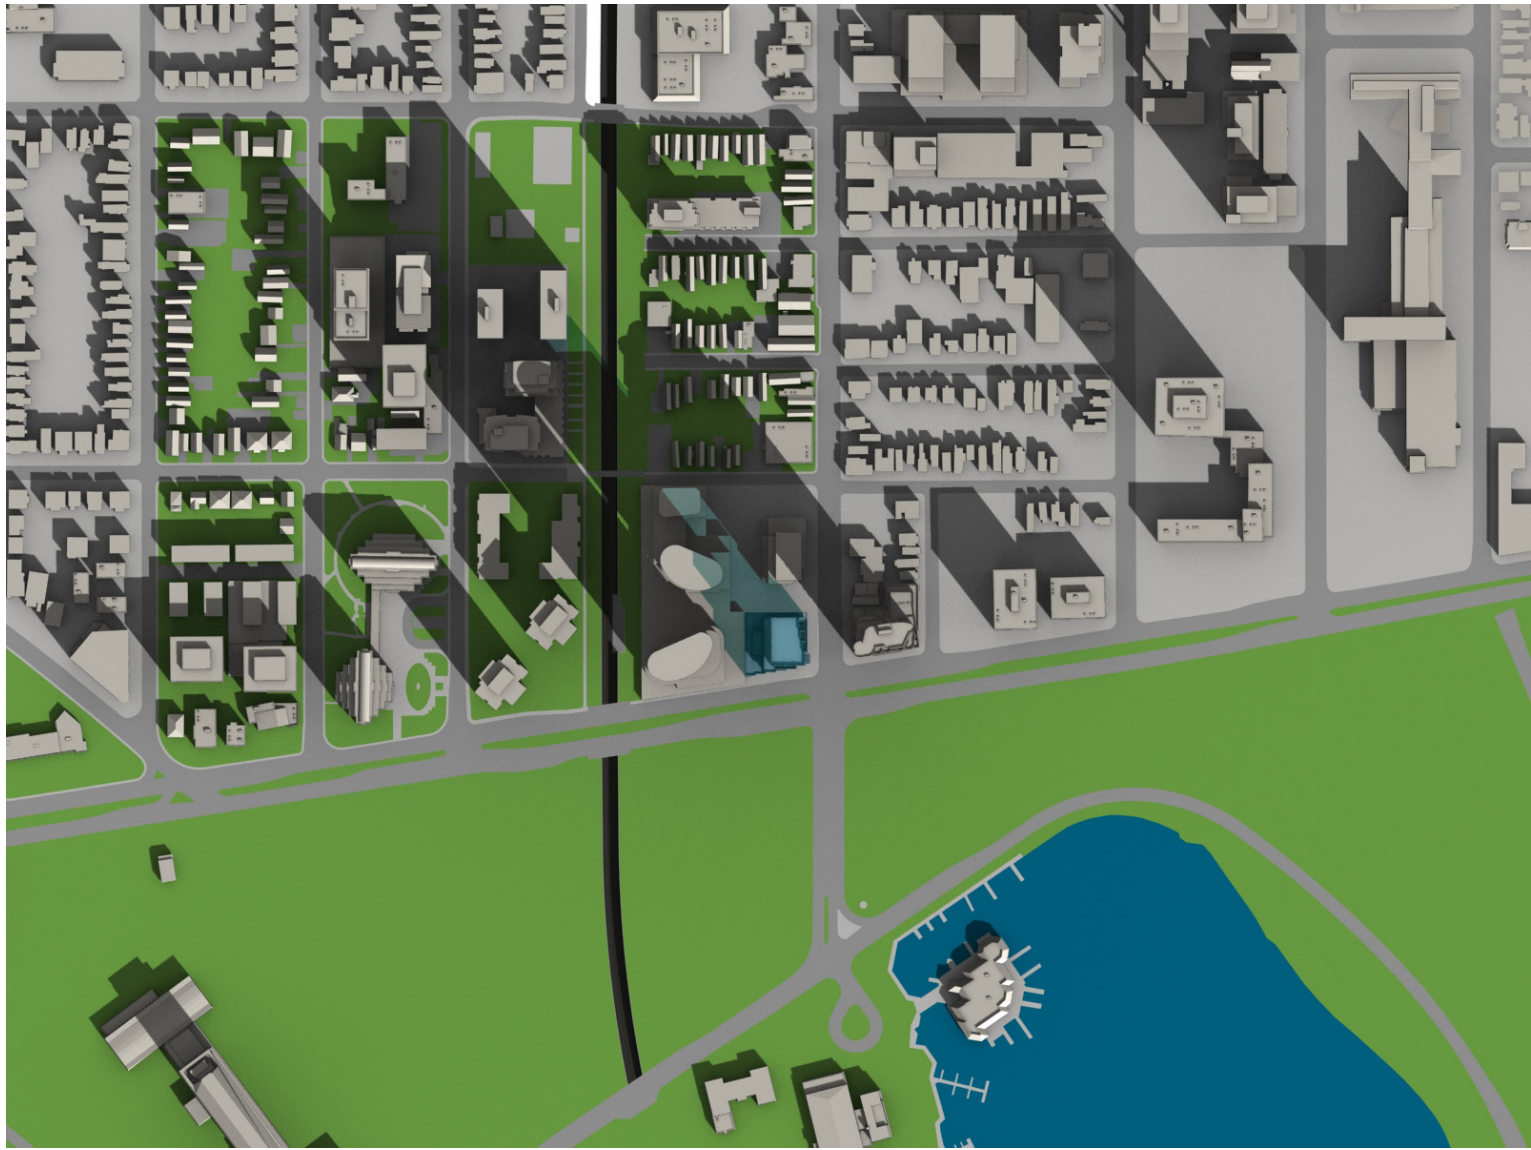

**HARIRI PONTARINI ARCHITECTS**

SEPTEMBER 21 8:00 EDT

SEPTEMBER 21 9:00 EDT

Shadow Impact Analysis  
ICON II  
829 Carling Avenue, Ottawa  
April 14, 2021

HARIRI PONTARINI ARCHITECTS

SEPTEMBER 21 10:00 EDT