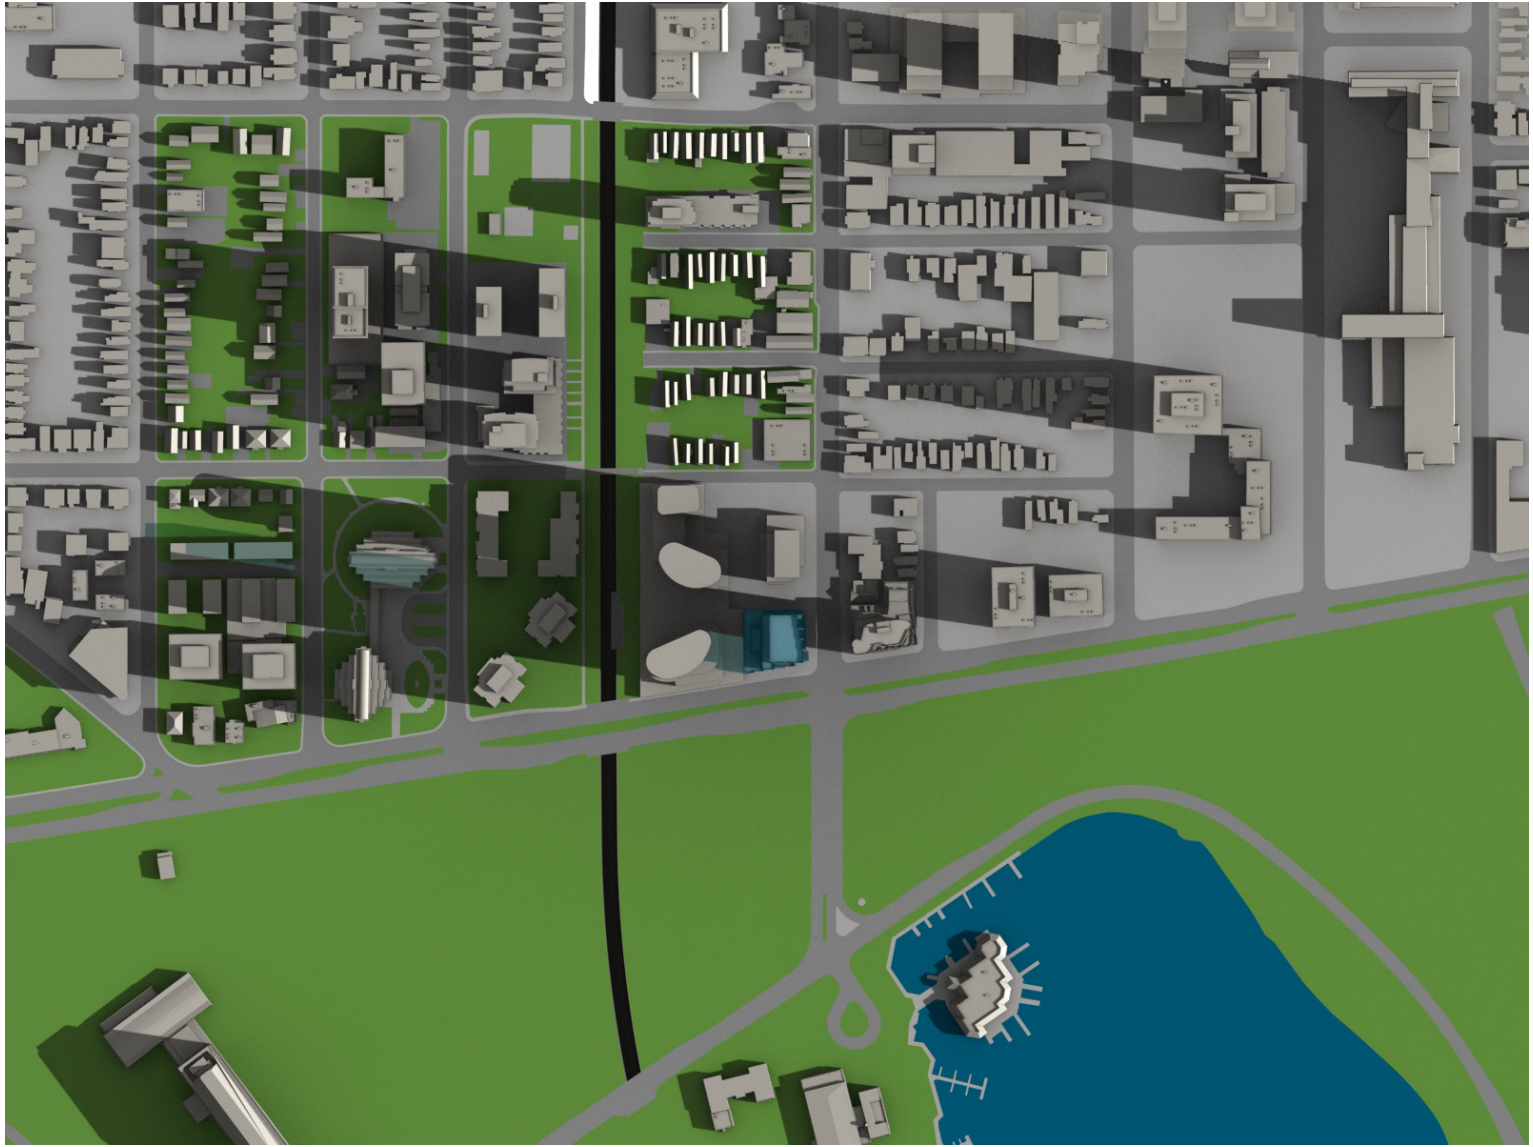

**Shadow Impact Analysis**  
**ICON II**  
**829 Carling Avenue, Ottawa**  
*April 14, 2021*  
**HARIRI PONTARINI ARCHITECTS**

JUNE 21 8:00 EDT

JUNE 21 9:00 EDT

Shadow Impact Analysis  
ICON II  
829 Carling Avenue, Ottawa  
April 14, 2021