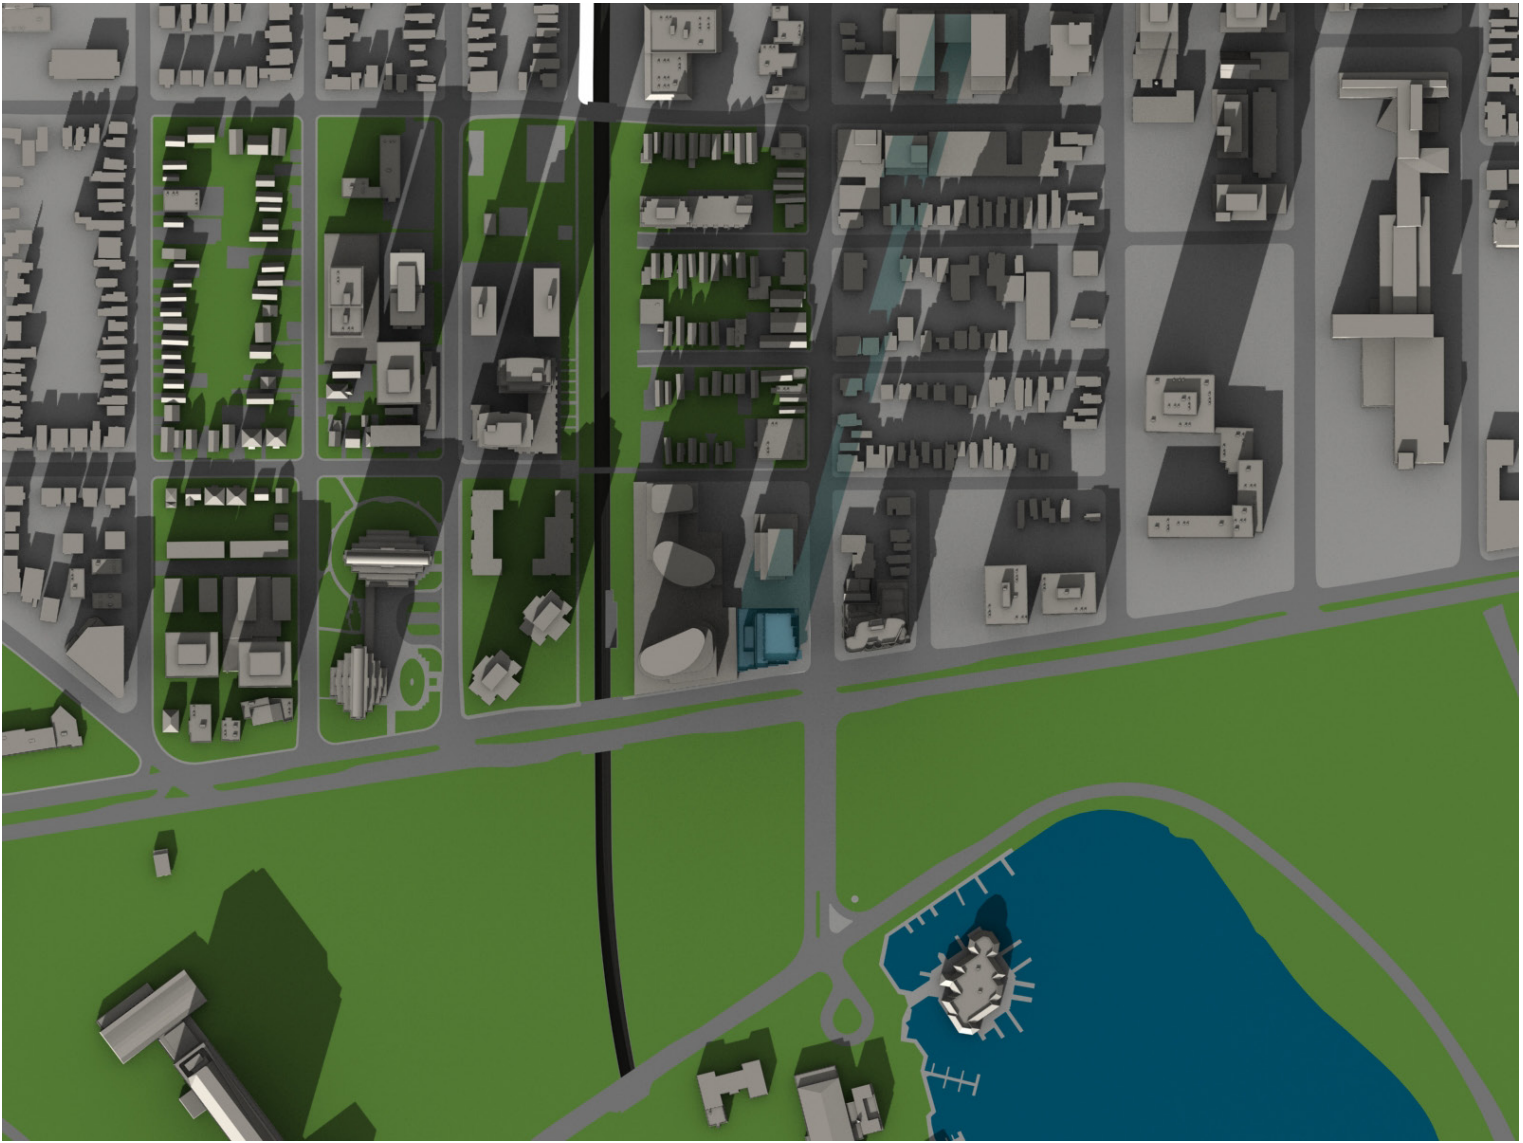

**HARIRI PONTARINI ARCHITECTS**

DECEMBER 21 9:00 EST

DECEMBER 21 10:00 EST

Shadow Impact Analysis  
ICON II  
829 Carling Avenue, Ottawa  
April 14, 2021

HARIRI PONTARINI ARCHITECTS

DECEMBER 21 11:00 EST

DECEMBER 21 12:00 EST

DECEMBER 21 13:00 EST

DECEMBER 21 14:00 EST

Shadow Impact Analysis  
ICON II  
829 Carling Avenue, Ottawa  
April 14, 2021

HARIRI PONTARINI ARCHITECTS

DECEMBER 21 15:00 EST

Shadow Impact Analysis  
ICON II  
829 Carling Avenue, Ottawa  
*April 14, 2021*