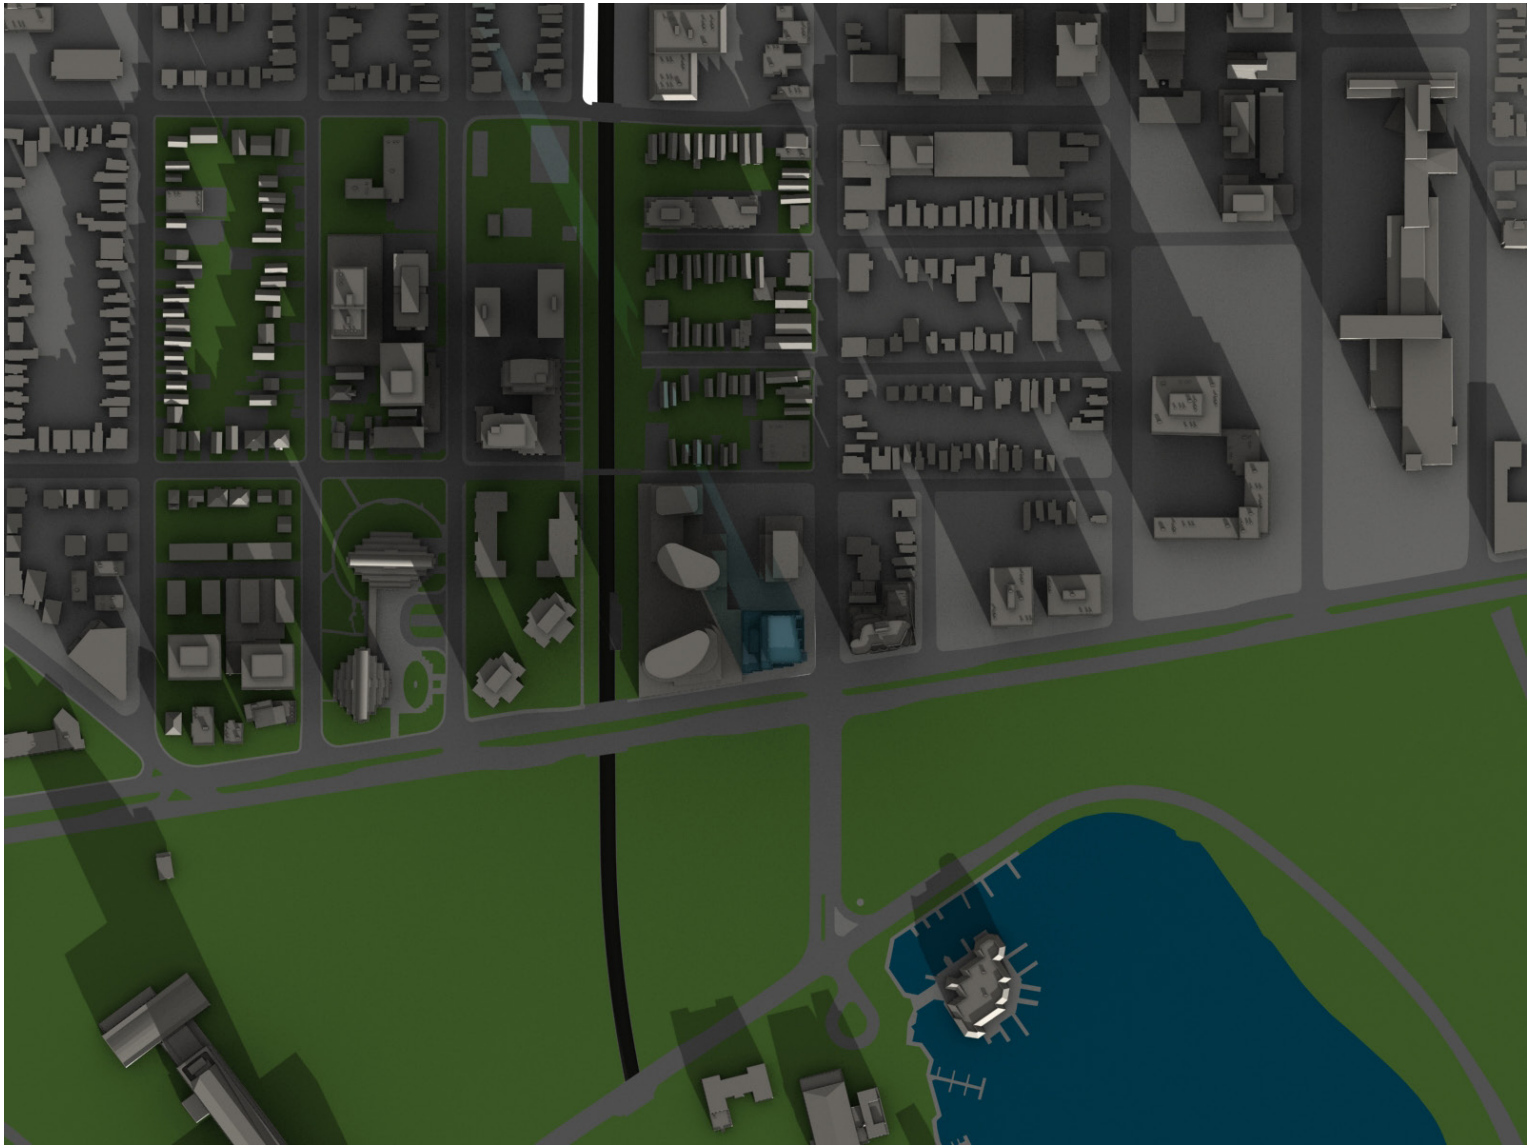

Shadow Impact Analysis  
ICON II  
829 Carling Avenue, Ottawa  
*April 14, 2021*

**HARIRI PONTARINI ARCHITECTS**

SEPTEMBER 21 18:00 EDT

Shadow Impact Analysis  
ICON II  
829 Carling Avenue, Ottawa  
*April 14, 2021*

**HARIRI PONTARINI ARCHITECTS**

DECEMBER 21 9:00 EST

DECEMBER 21 10:00 EST

Shadow Impact Analysis  
ICON II  
829 Carling Avenue, Ottawa  
April 14, 2021

HARIRI PONTARINI ARCHITECTS

DECEMBER 21 11:00 EST

DECEMBER 21 12:00 EST