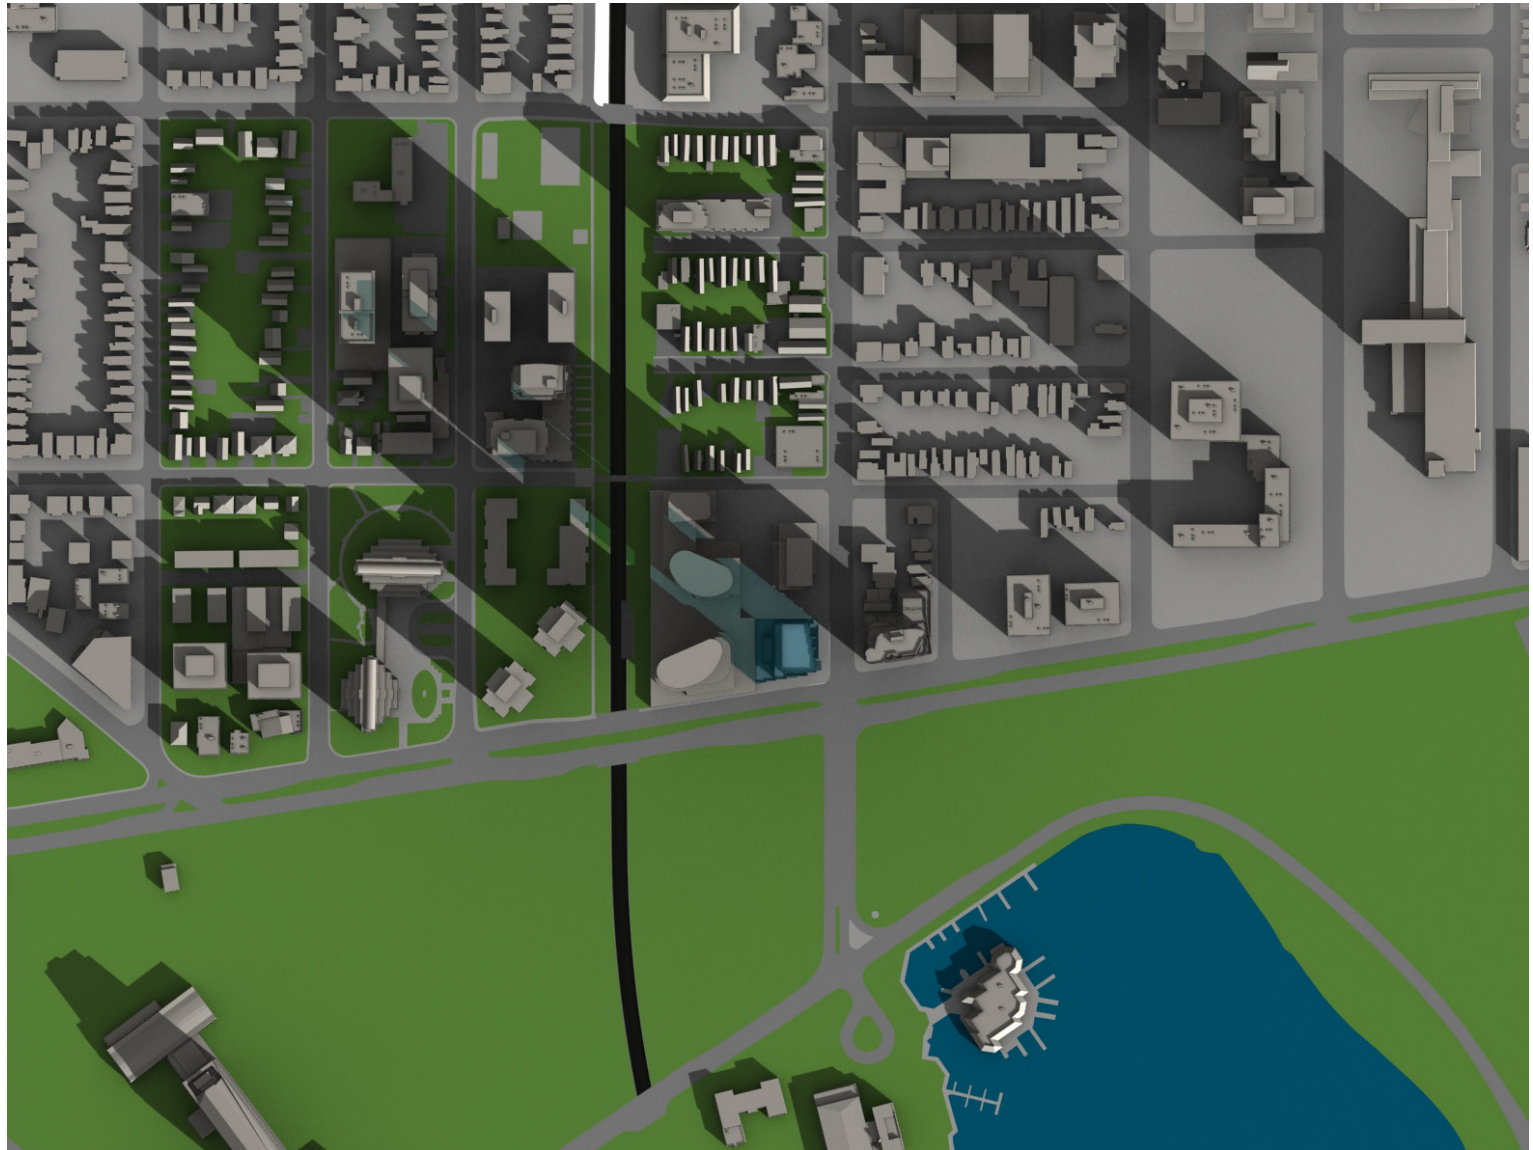

SEPTEMBER 21 9:00 EDT

Shadow Impact Analysis
ICON II
829 Carling Avenue, Ottawa
April 14, 2021

HARIRI PONTARINI ARCHITECTS