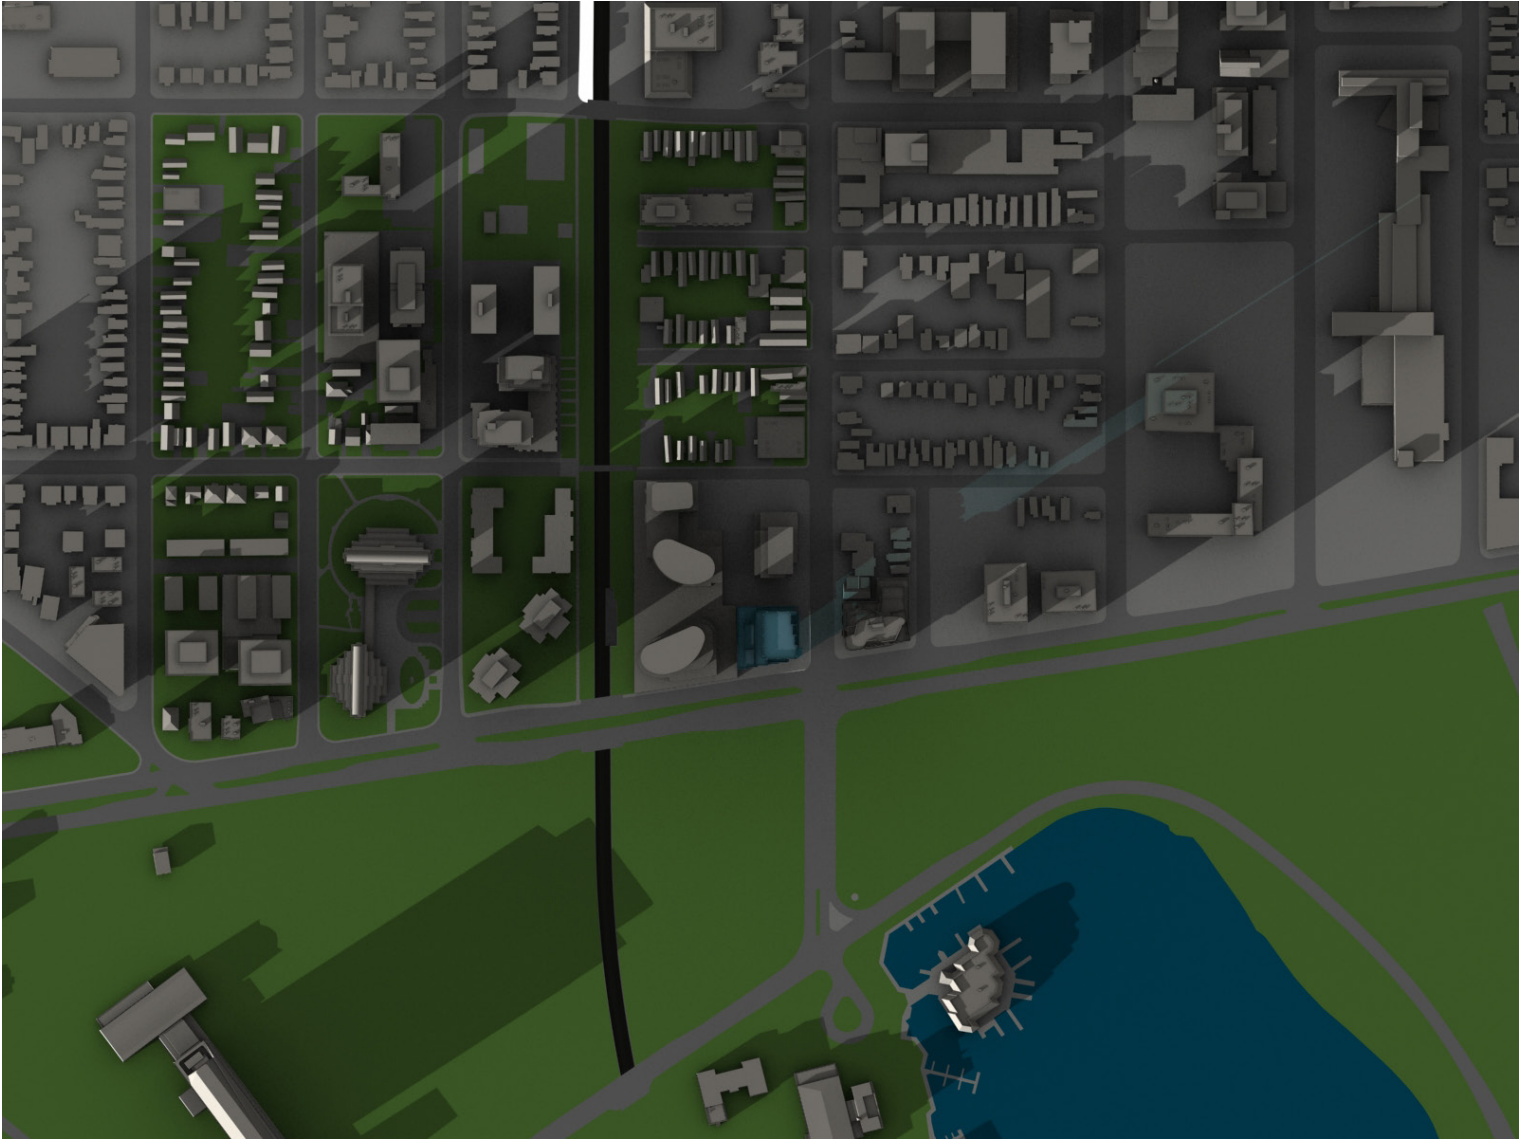

DECEMBER 21 13:00 EST

DECEMBER 21 14:00 EST

Shadow Impact Analysis  
ICON II  
829 Carling Avenue, Ottawa  
April 14, 2021

HARIRI PONTARINI ARCHITECTS

DECEMBER 21 15:00 EST

Shadow Impact Analysis  
ICON II  
829 Carling Avenue, Ottawa  
*April 14, 2021*