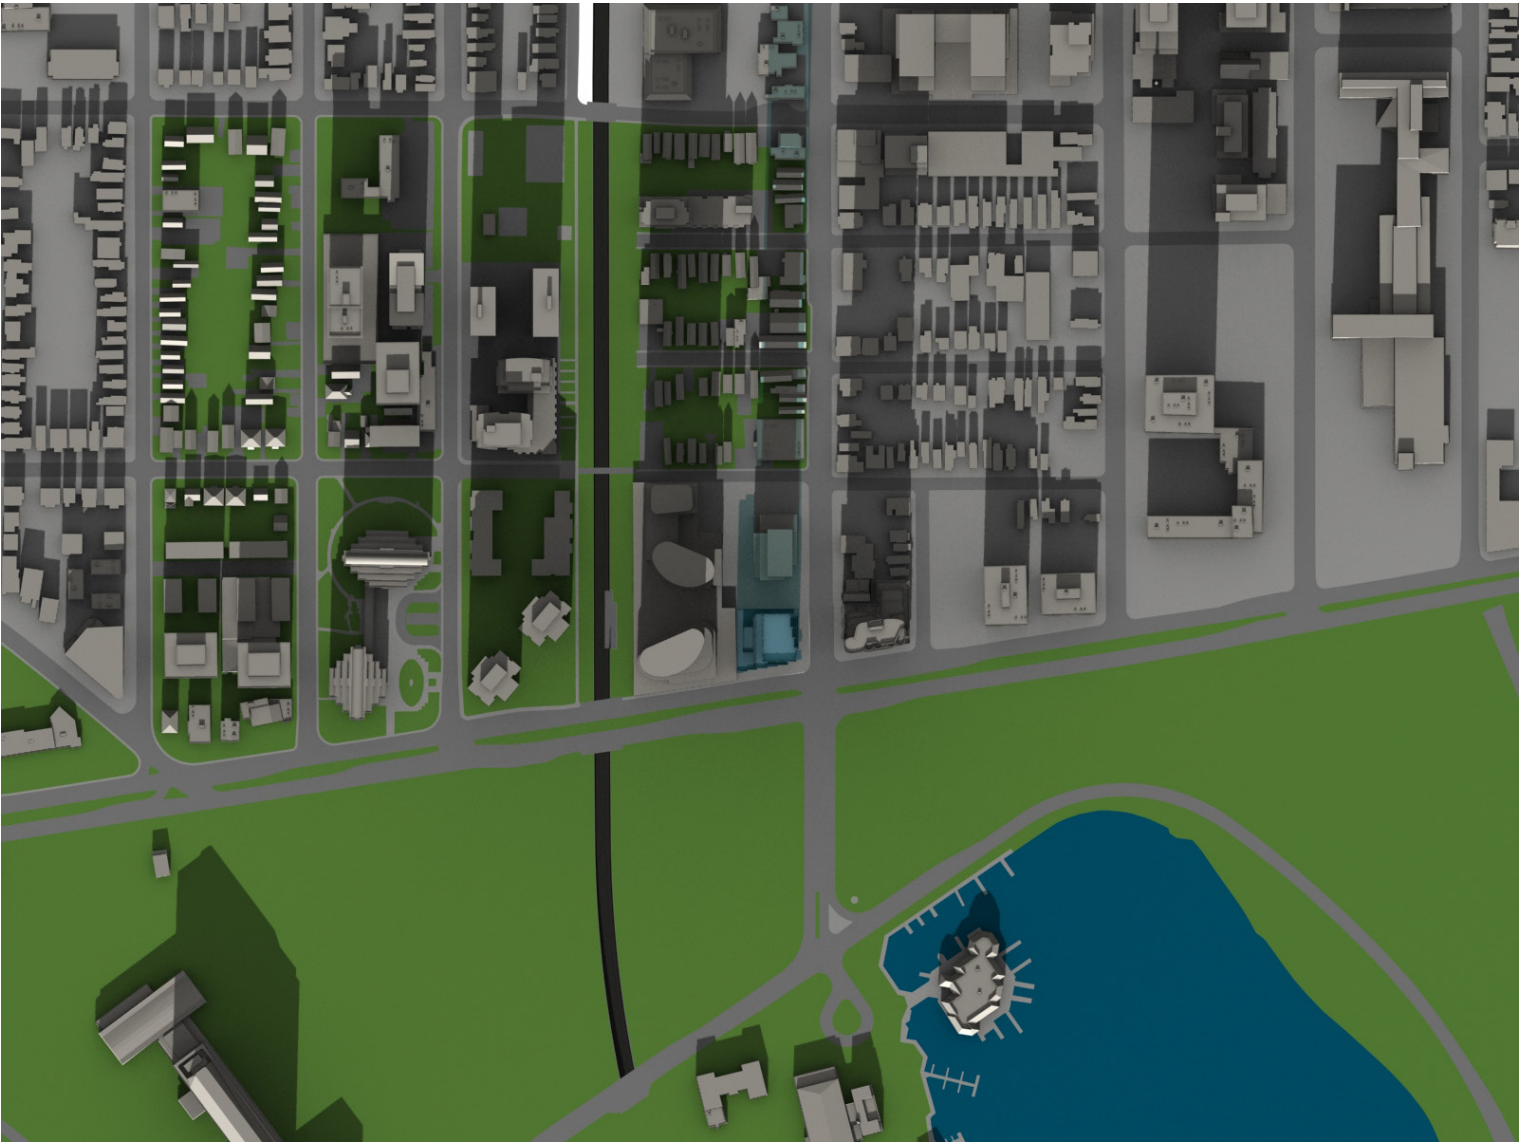

**HARIRI PONTARINI ARCHITECTS**

DECEMBER 21 9:00 EST

DECEMBER 21 10:00 EST

Shadow Impact Analysis  
ICON II  
829 Carling Avenue, Ottawa  
April 14, 2021

HARIRI PONTARINI ARCHITECTS

DECEMBER 21 11:00 EST

DECEMBER 21 12:00 EST

DECEMBER 21 13:00 EST

DECEMBER 21 14:00 EST

Shadow Impact Analysis  
ICON II  
829 Carling Avenue, Ottawa  
April 14, 2021

HARIRI PONTARINI ARCHITECTS

DECEMBER 21 15:00 EST

Shadow Impact Analysis  
ICON II  
829 Carling Avenue, Ottawa  
*April 14, 2021*