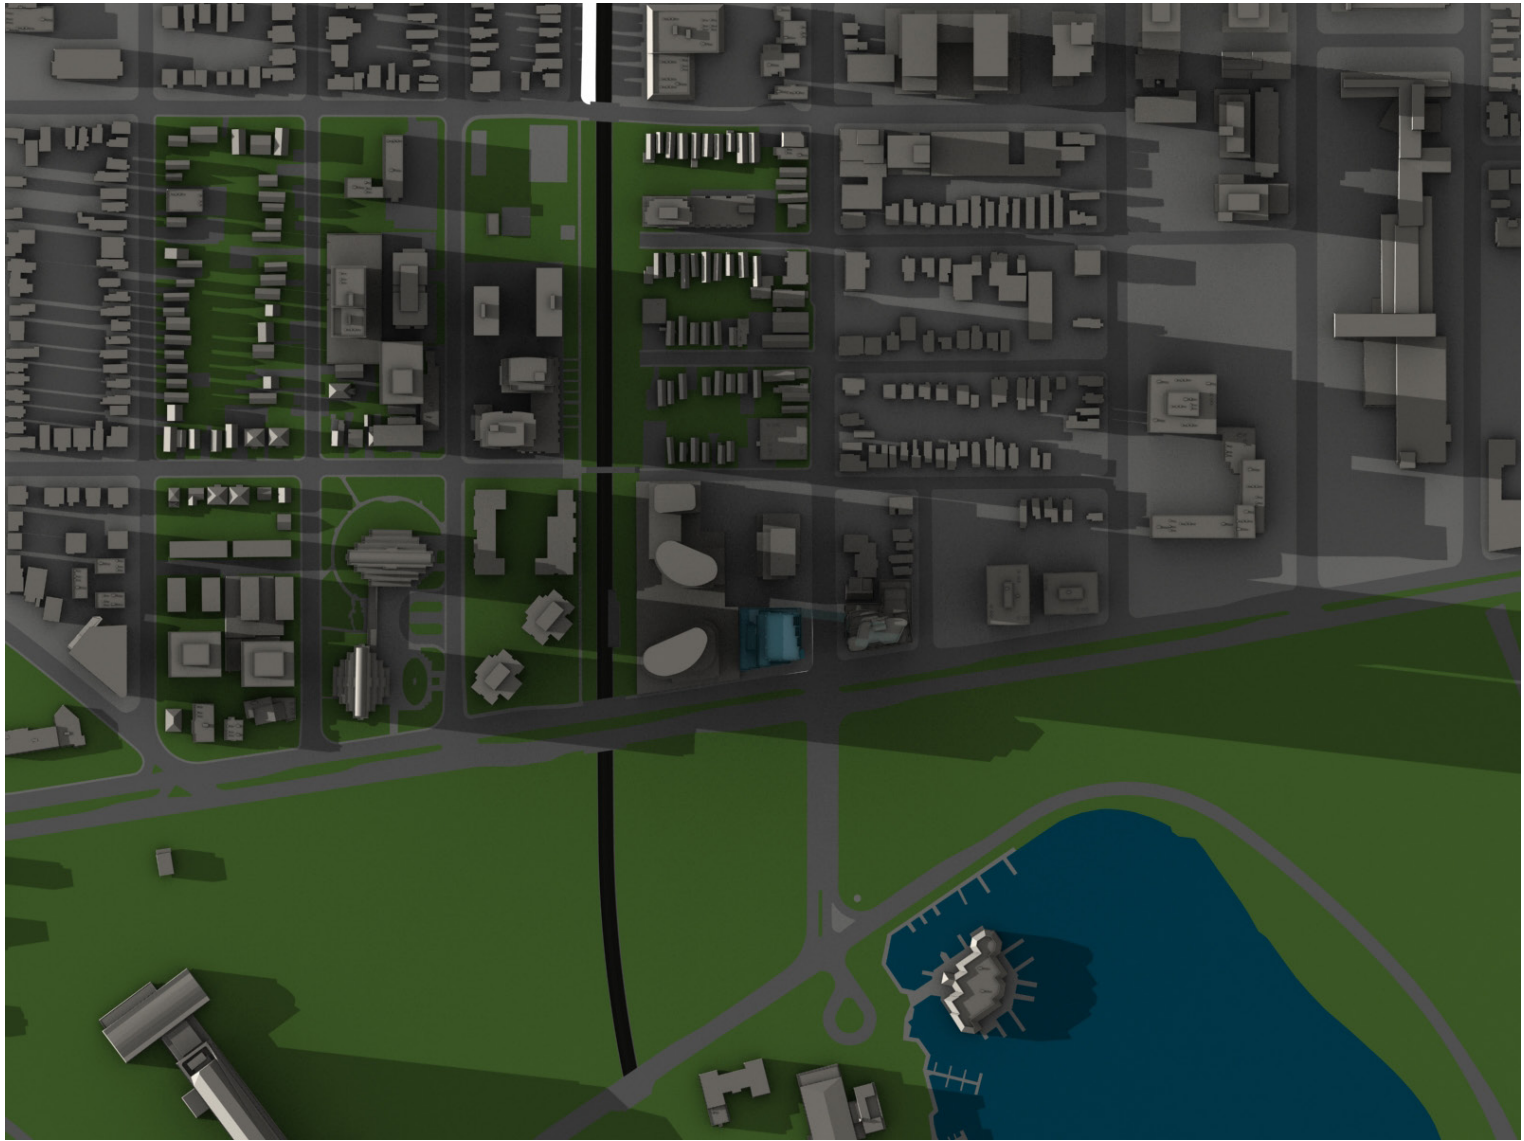

HARIRI PONTARINI ARCHITECTS

SEPTEMBER 21 14:00 EDT

SEPTEMBER 21 15:00 EDT

Shadow Impact Analysis  
ICON II  
829 Carling Avenue, Ottawa  
April 14, 2021

HARIRI PONTARINI ARCHITECTS

SEPTEMBER 21 16:00 EDT

SEPTEMBER 21 17:00 EDT

Shadow Impact Analysis  
ICON II  
829 Carling Avenue, Ottawa  
*April 14, 2021*

**HARIRI PONTARINI ARCHITECTS**

SEPTEMBER 21 18:00 EDT

Shadow Impact Analysis  
ICON II  
829 Carling Avenue, Ottawa  
*April 14, 2021*