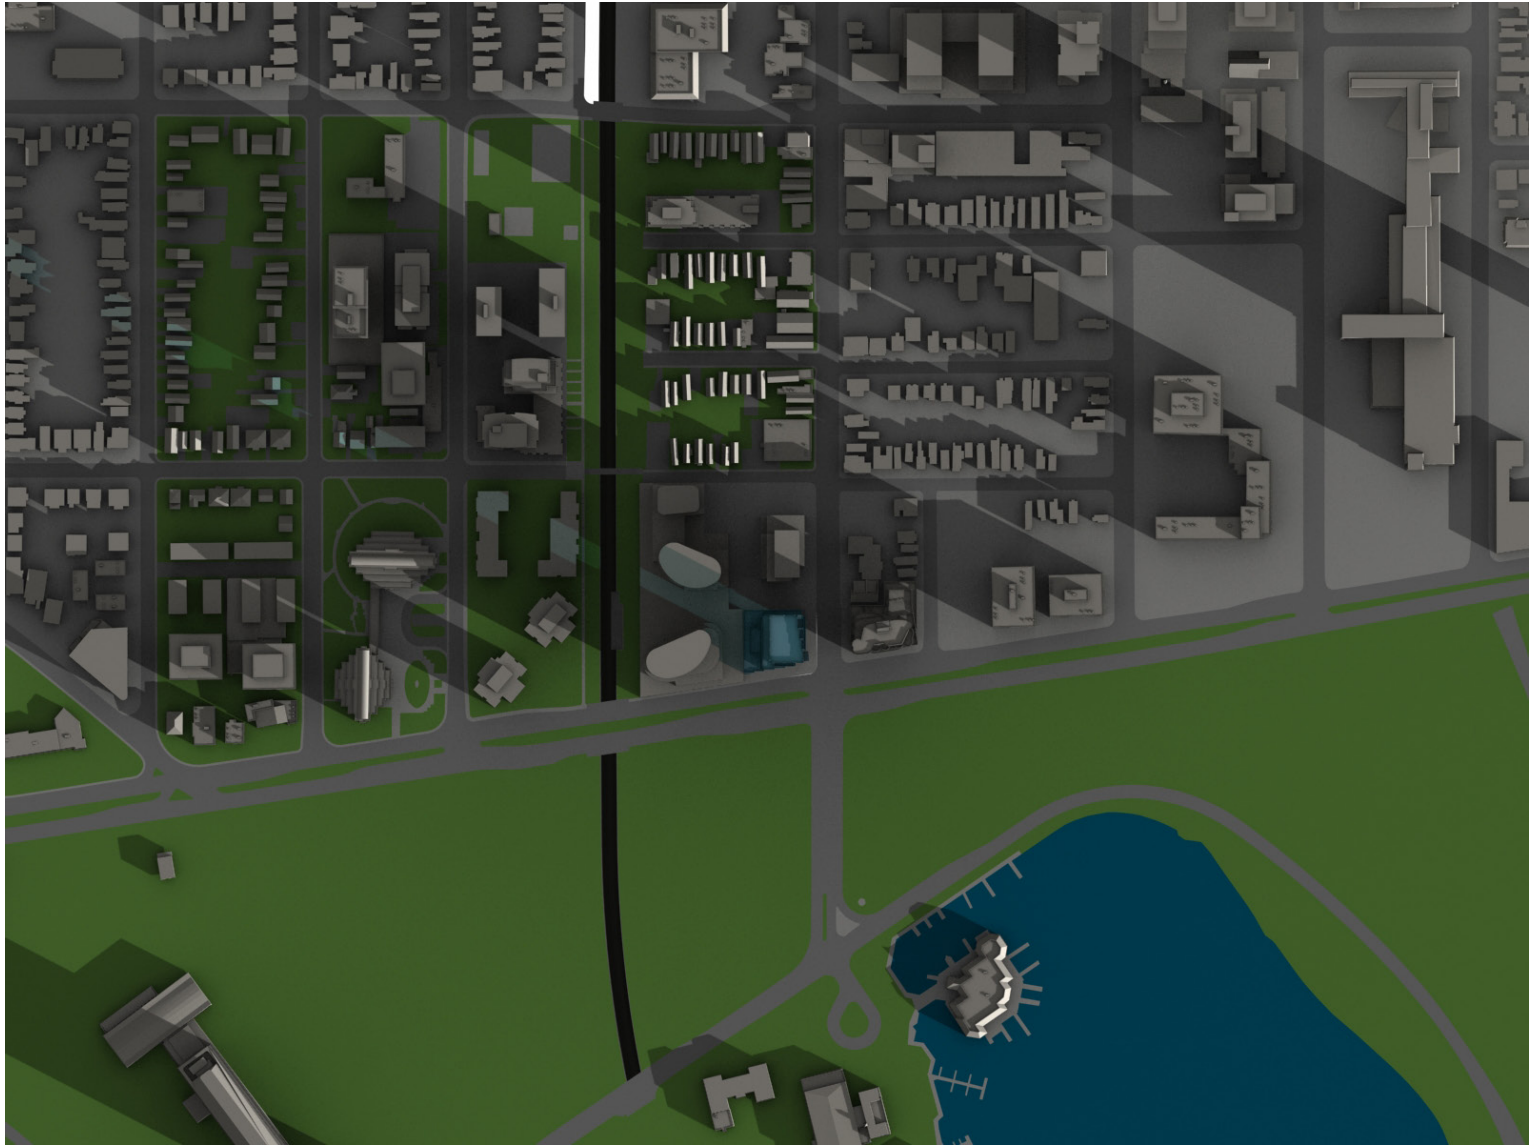

SEPTEMBER 21 8:00 EDT