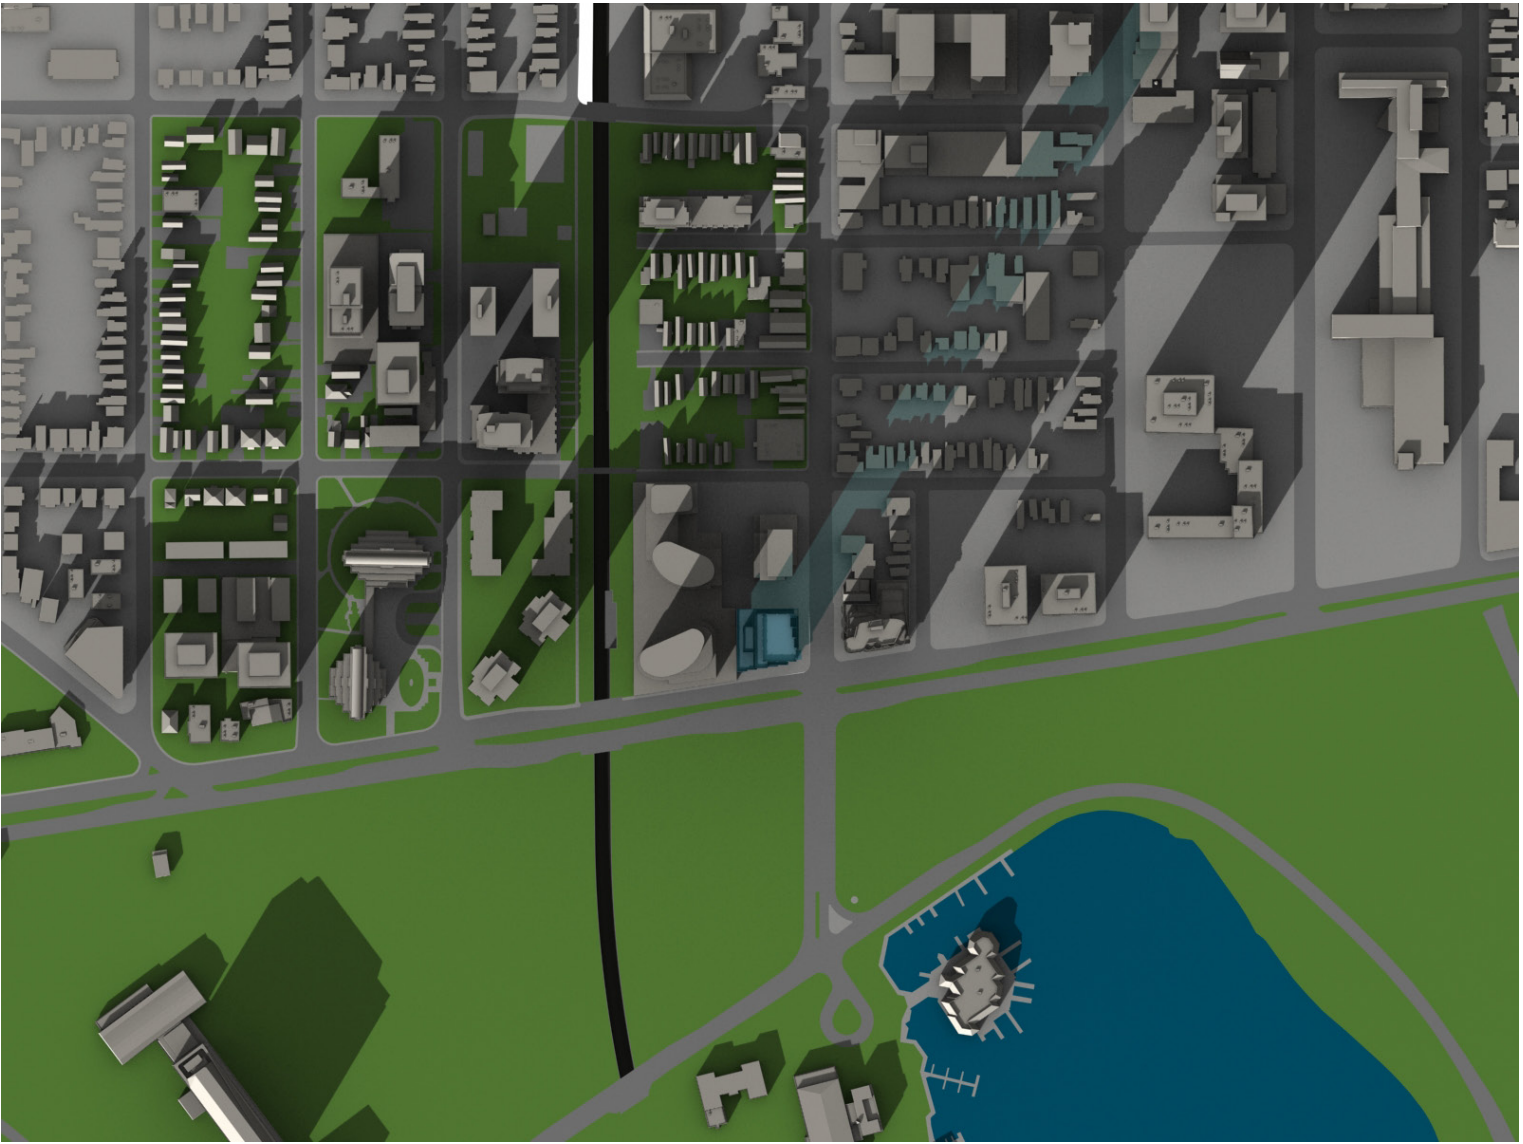

**HARIRI PONTARINI ARCHITECTS**

DECEMBER 21 9:00 EST

DECEMBER 21 10:00 EST

Shadow Impact Analysis  
ICON II  
829 Carling Avenue, Ottawa  
April 14, 2021

HARIRI PONTARINI ARCHITECTS

DECEMBER 21 11:00 EST

DECEMBER 21 12:00 EST

DECEMBER 21 13:00 EST

DECEMBER 21 14:00 EST

Shadow Impact Analysis  
ICON II  
829 Carling Avenue, Ottawa  
April 14, 2021

HARIRI PONTARINI ARCHITECTS

DECEMBER 21 15:00 EST

Shadow Impact Analysis  
ICON II  
829 Carling Avenue, Ottawa  
*April 14, 2021*