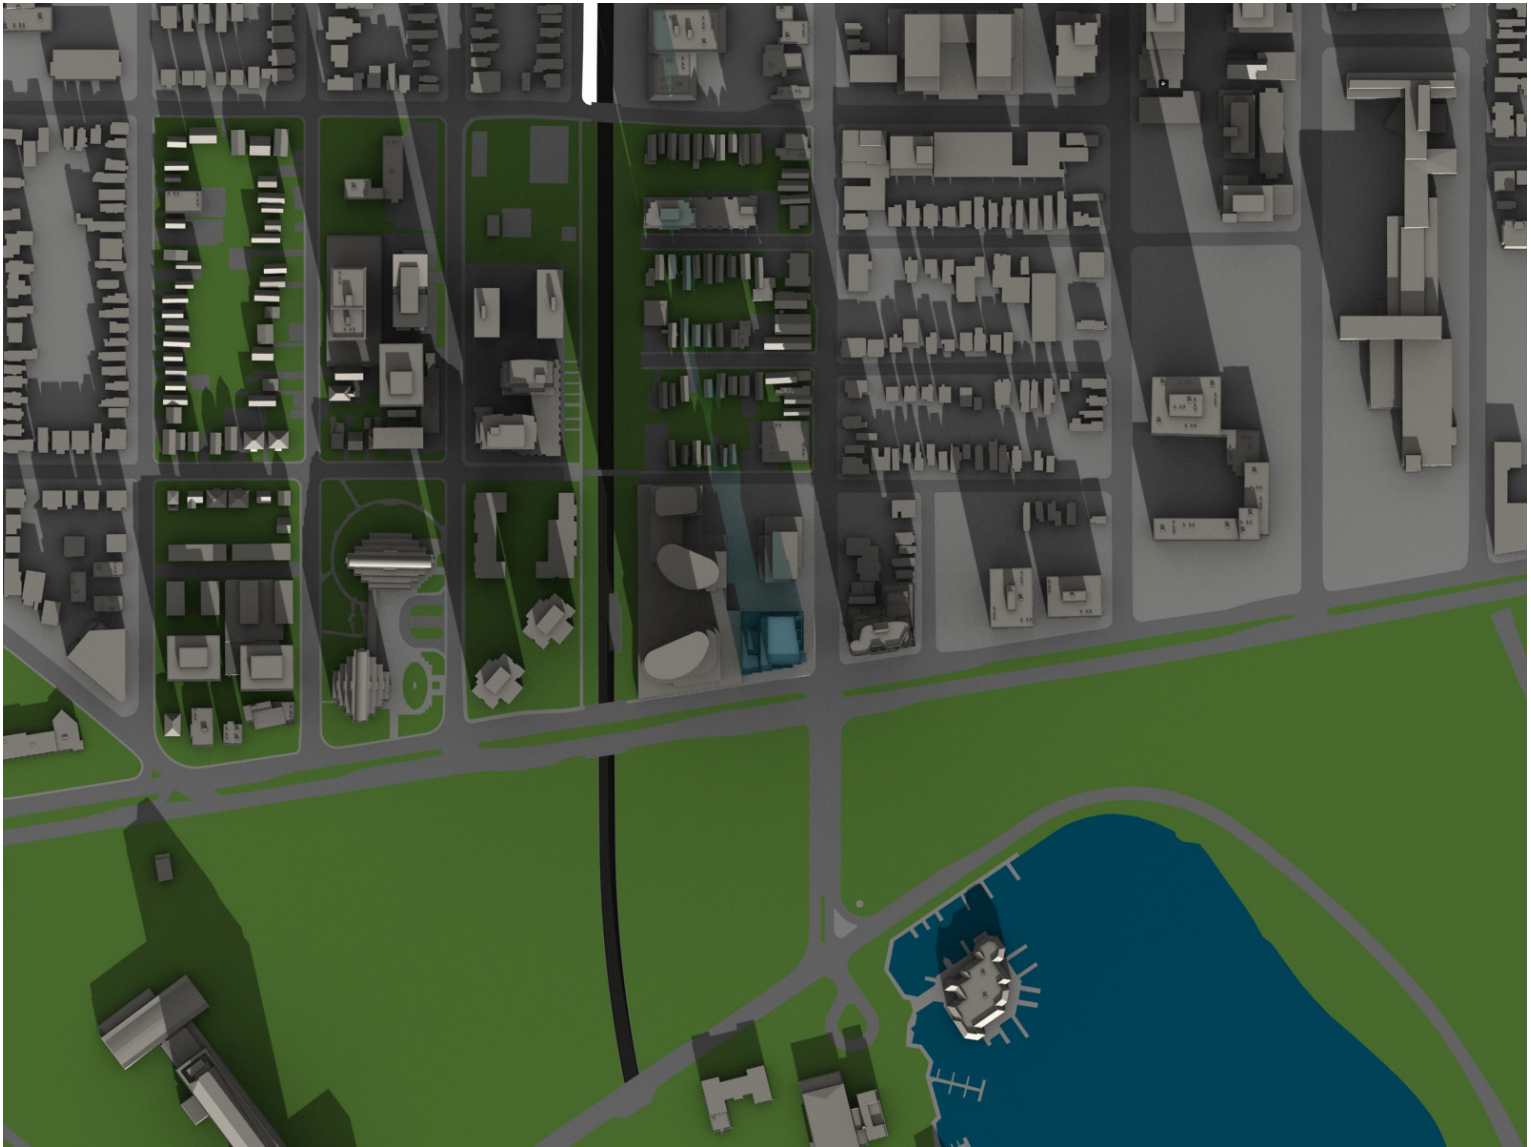

Shadow Impact Analysis  
ICON II  
829 Carling Avenue, Ottawa  
*April 14, 2021*

**HARIRI PONTARINI ARCHITECTS**

SEPTEMBER 21 18:00 EDT

Shadow Impact Analysis  
ICON II  
829 Carling Avenue, Ottawa  
*April 14, 2021*

**HARIRI PONTARINI ARCHITECTS**

DECEMBER 21 9:00 EST

DECEMBER 21 10:00 EST

Shadow Impact Analysis  
ICON II  
829 Carling Avenue, Ottawa  
April 14, 2021

HARIRI PONTARINI ARCHITECTS

DECEMBER 21 11:00 EST

DECEMBER 21 12:00 EST