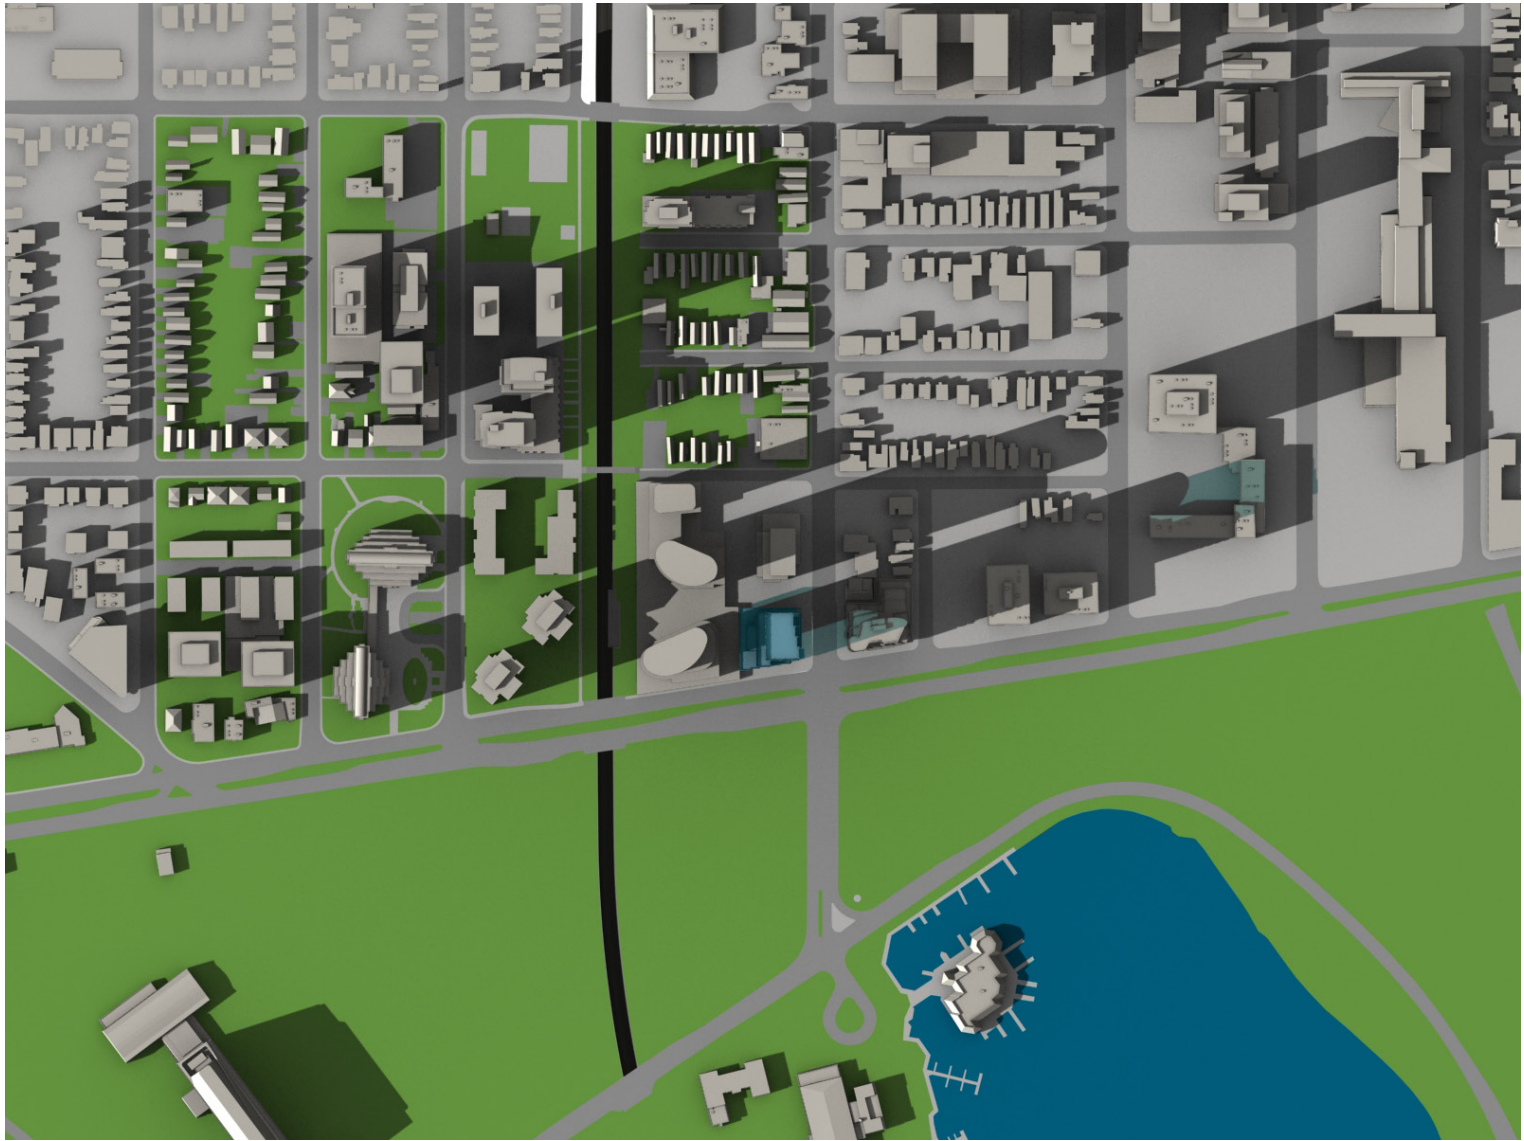

HARIRI PONTARINI ARCHITECTS

SEPTEMBER 21 14:00 EDT

SEPTEMBER 21 15:00 EDT

Shadow Impact Analysis  
ICON II  
829 Carling Avenue, Ottawa  
April 14, 2021

HARIRI PONTARINI ARCHITECTS

SEPTEMBER 21 16:00 EDT

SEPTEMBER 21 17:00 EDT

Shadow Impact Analysis  
ICON II  
829 Carling Avenue, Ottawa  
*April 14, 2021*

**HARIRI PONTARINI ARCHITECTS**

SEPTEMBER 21 18:00 EDT

Shadow Impact Analysis  
ICON II  
829 Carling Avenue, Ottawa  
*April 14, 2021*