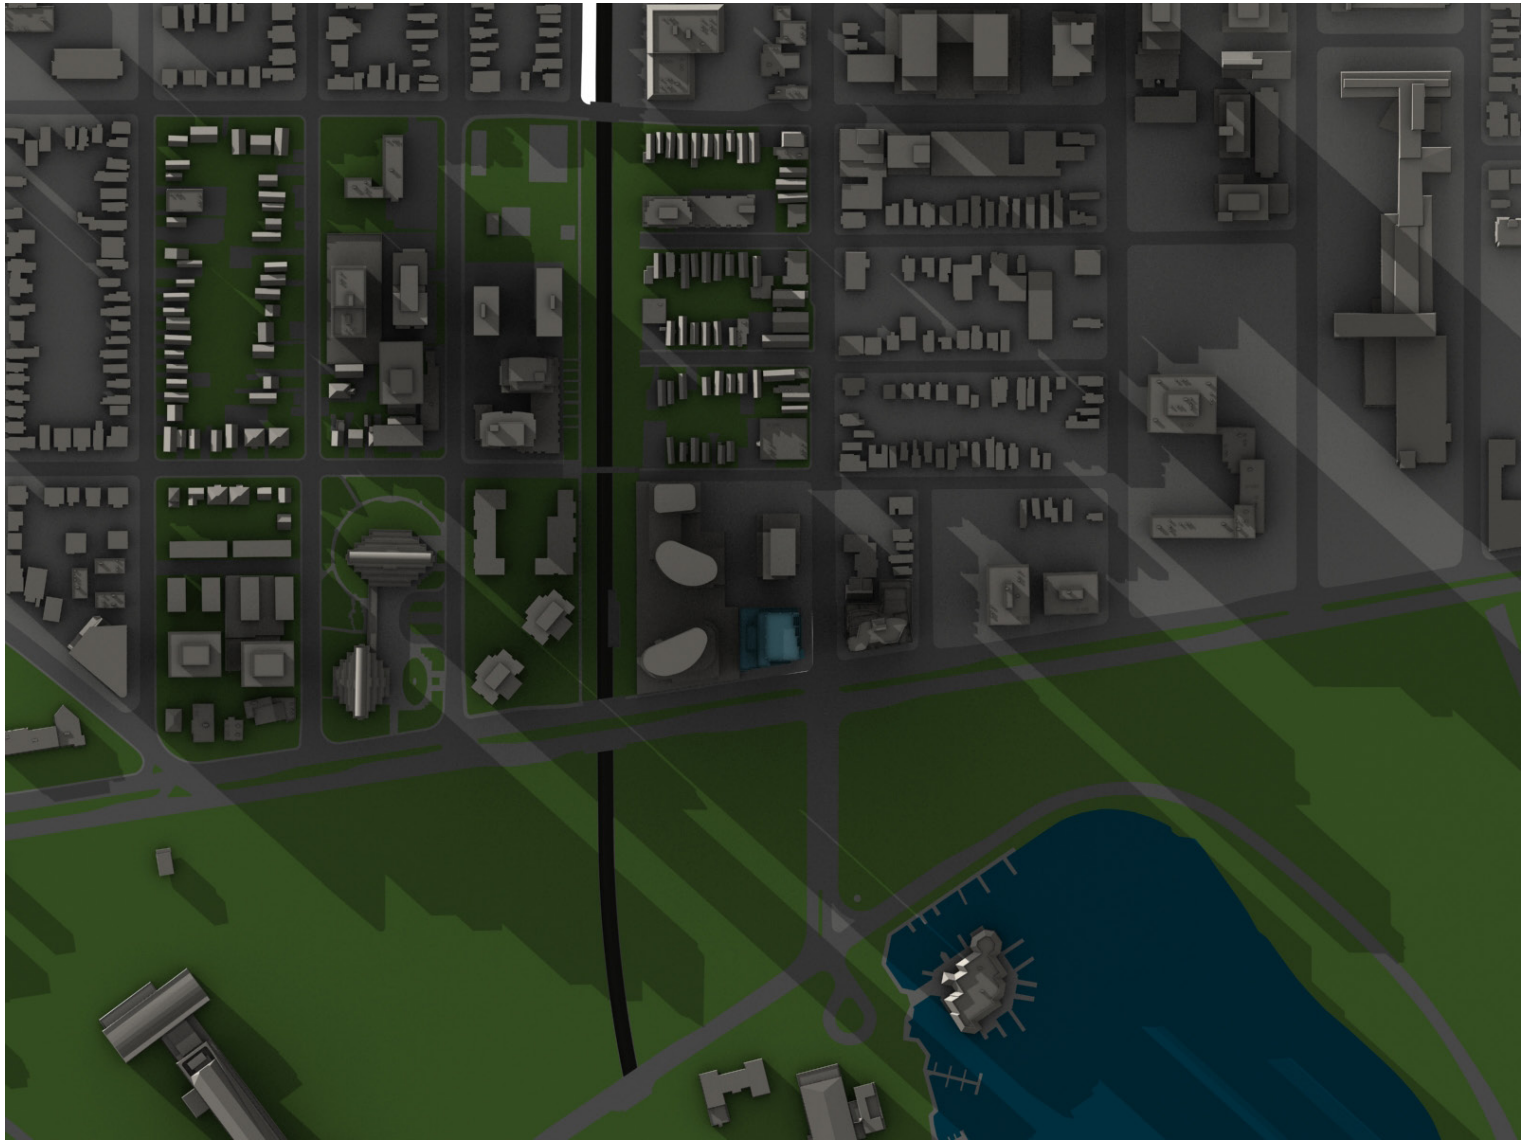

JUNE 21 20:00 EDT

Shadow Impact Analysis
ICON II
829 Carling Avenue, Ottawa
April 14, 2021

HARIRI PONTARINI ARCHITECTS