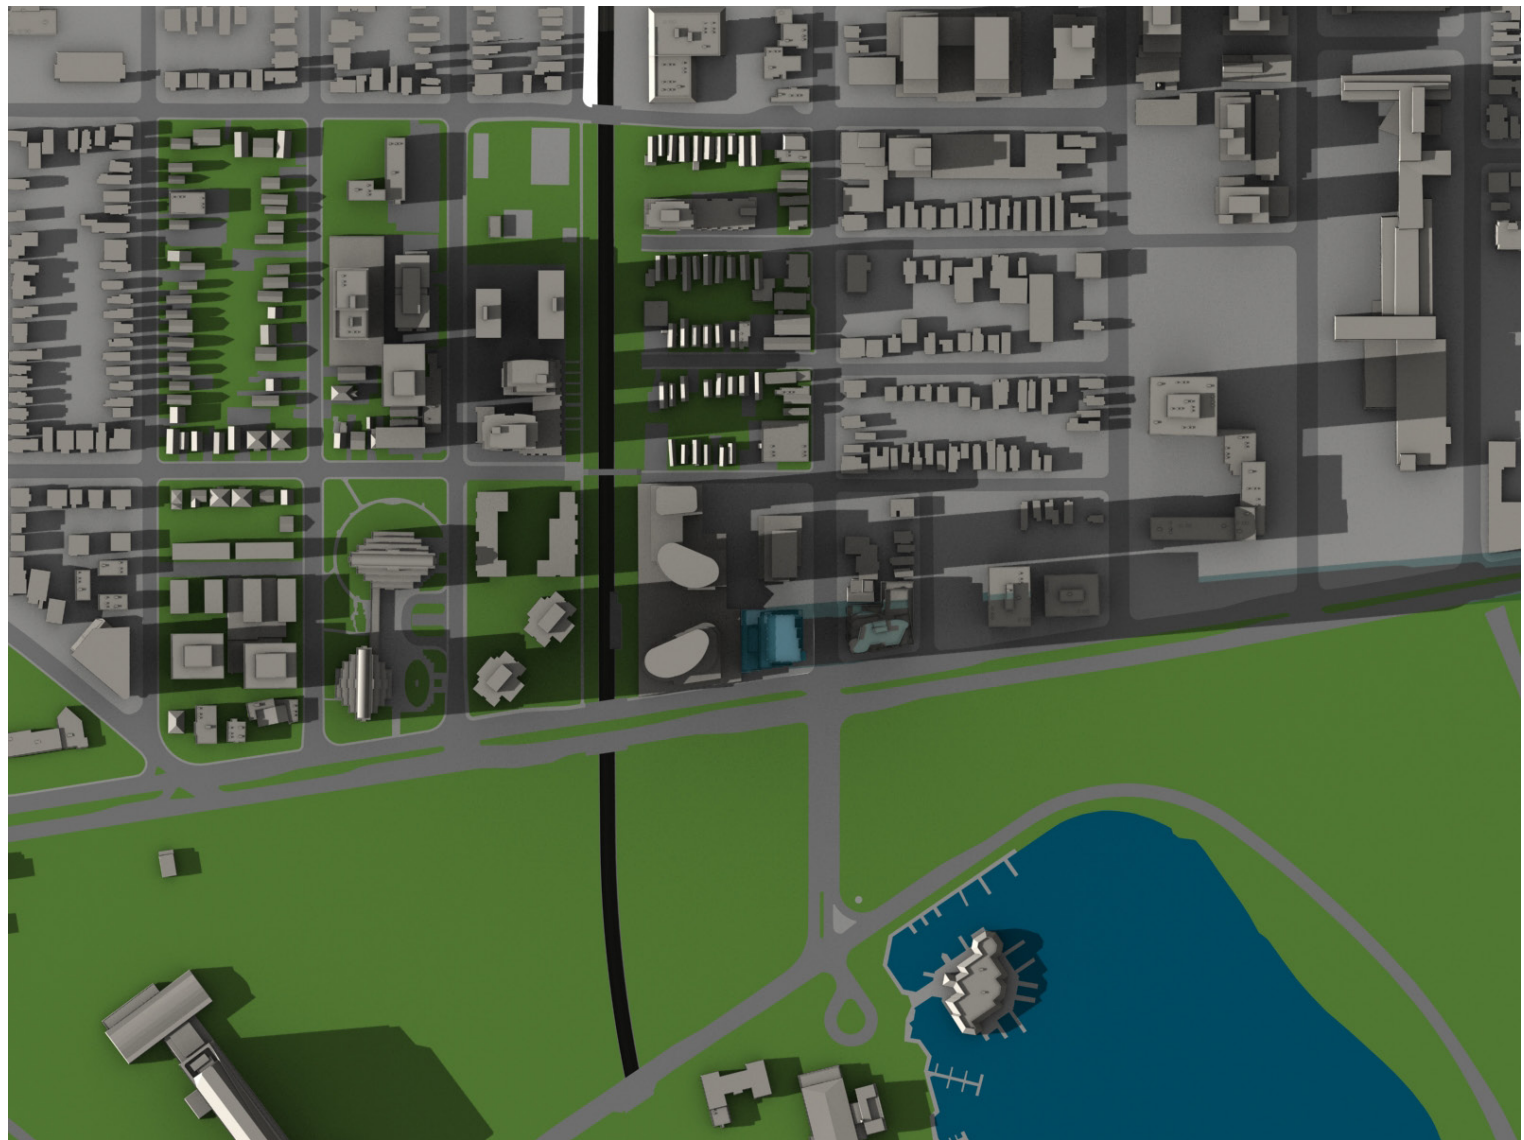

HARIRI PONTARINI ARCHITECTS

SEPTEMBER 21 14:00 EDT

SEPTEMBER 21 15:00 EDT

Shadow Impact Analysis  
ICON II  
829 Carling Avenue, Ottawa  
April 14, 2021

HARIRI PONTARINI ARCHITECTS

SEPTEMBER 21 16:00 EDT

SEPTEMBER 21 17:00 EDT