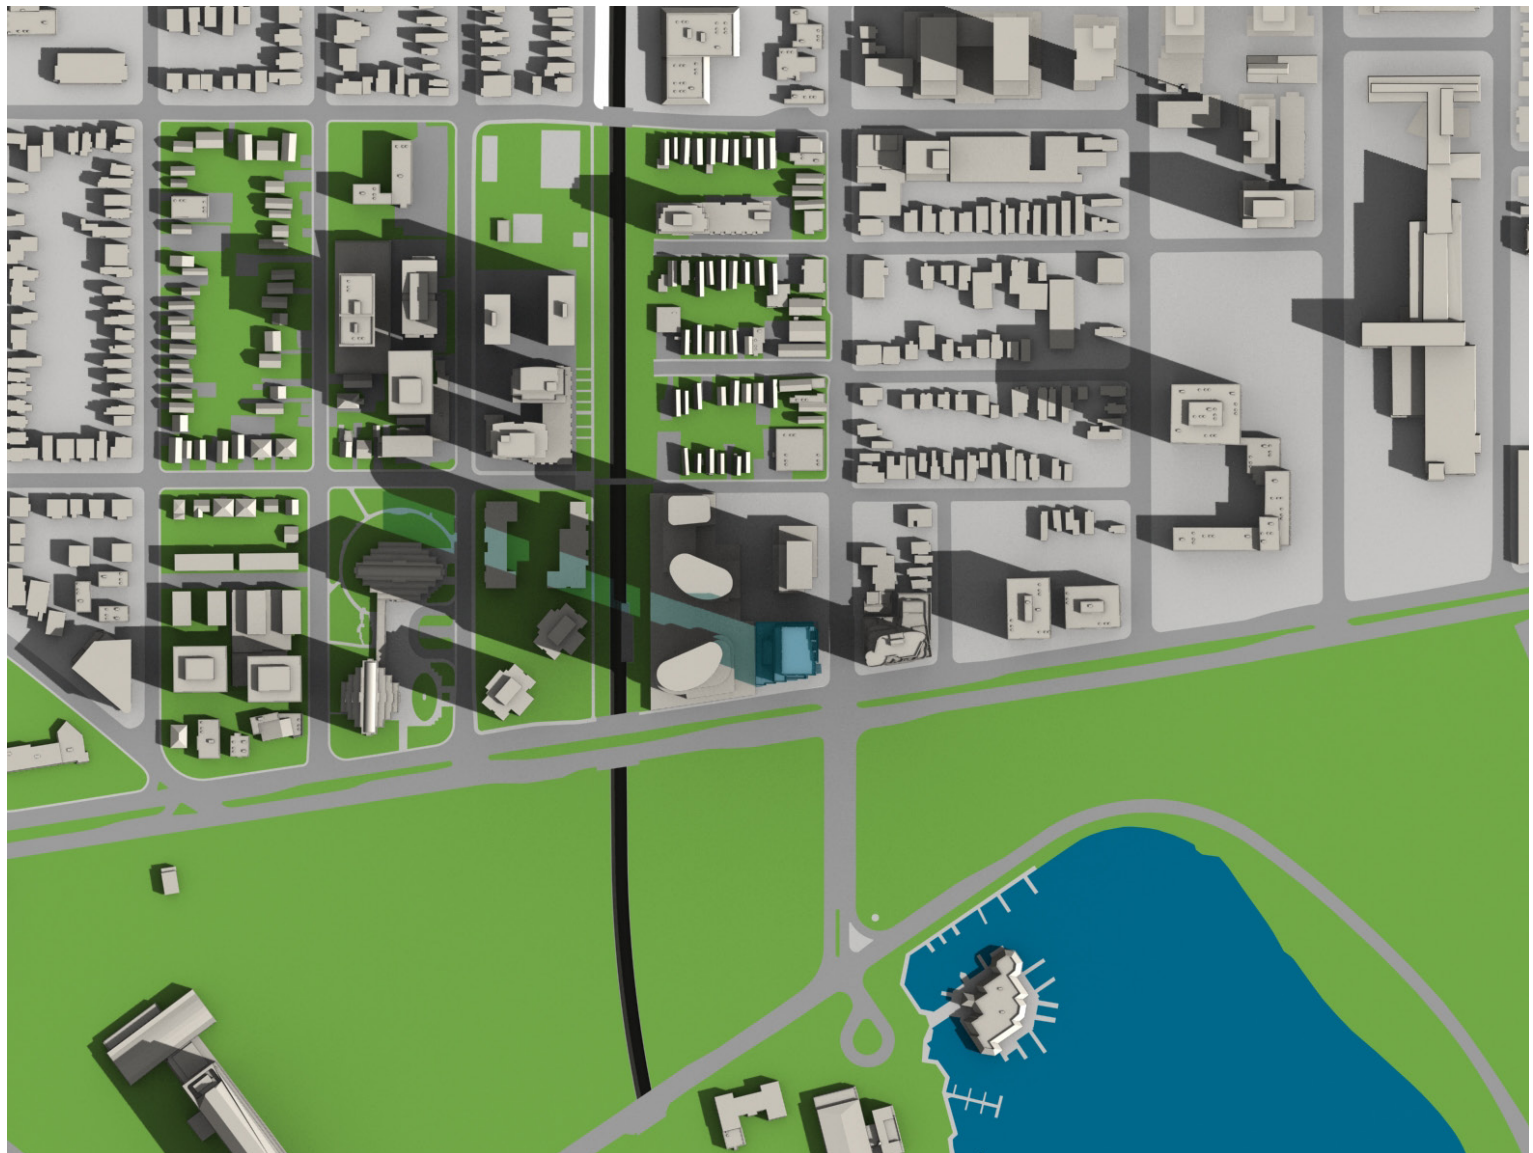

**Shadow Impact Analysis**  
**ICON II**  
**829 Carling Avenue, Ottawa**  
*April 14, 2021*  
**HARIRI PONTARINI ARCHITECTS**

JUNE 21 8:00 EDT

JUNE 21 9:00 EDT

Shadow Impact Analysis  
ICON II  
829 Carling Avenue, Ottawa  
April 14, 2021