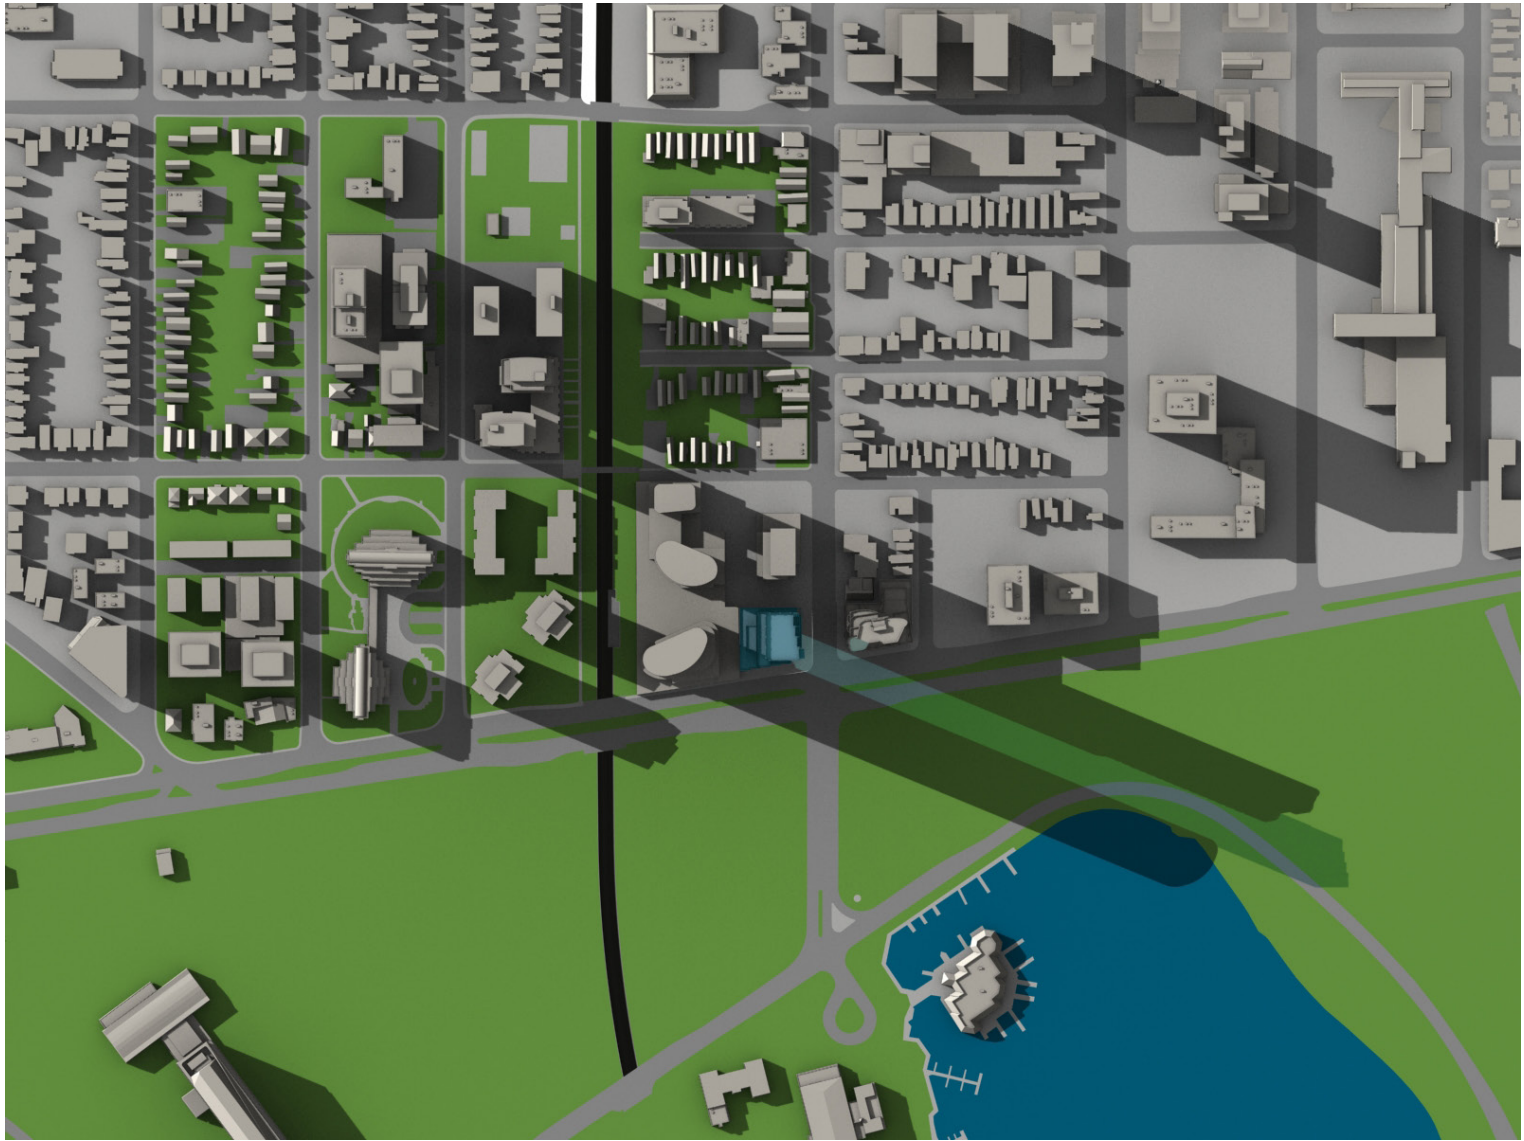

**HARIRI PONTARINI ARCHITECTS**

JUNE 21 16:00 EDT

JUNE 21 17:00 EDT

Shadow Impact Analysis  
ICON II  
829 Carling Avenue, Ottawa  
April 14, 2021

HARIRI PONTARINI ARCHITECTS

JUNE 21 18:00 EDT

JUNE 21 19:00 EDT