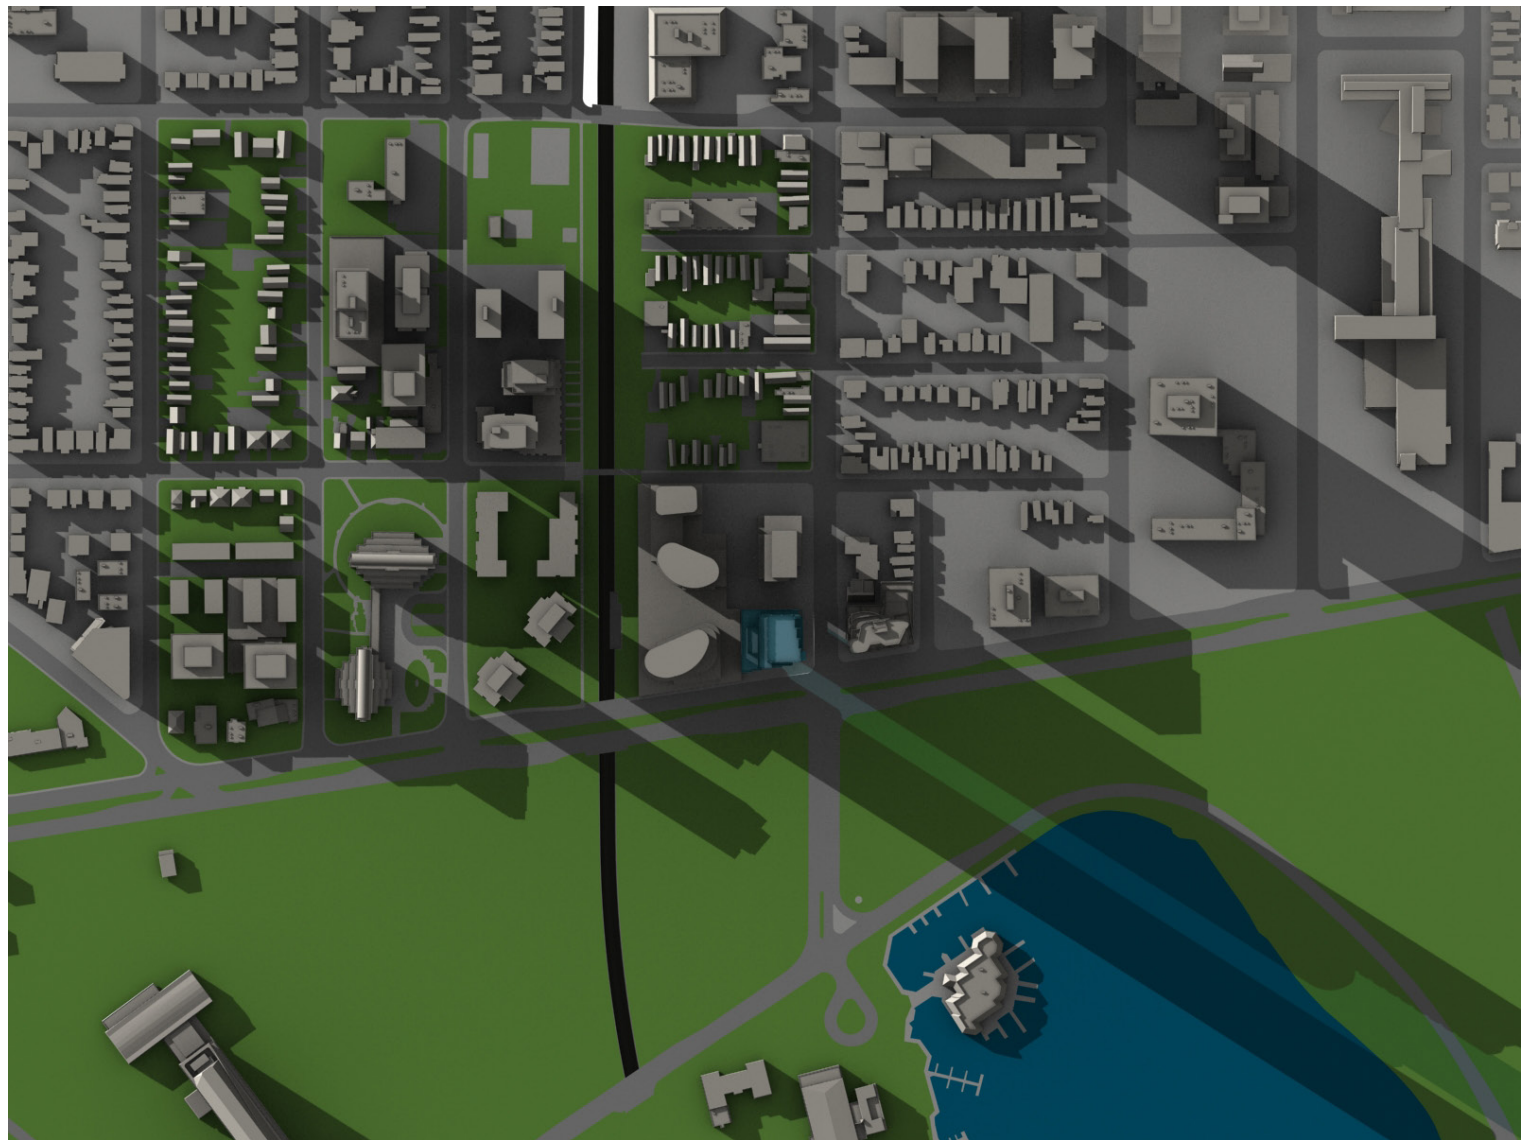

**HARIRI PONTARINI ARCHITECTS**

JUNE 21 16:00 EDT

JUNE 21 17:00 EDT

Shadow Impact Analysis  
ICON II  
829 Carling Avenue, Ottawa  
April 14, 2021

HARIRI PONTARINI ARCHITECTS

JUNE 21 18:00 EDT

JUNE 21 19:00 EDT