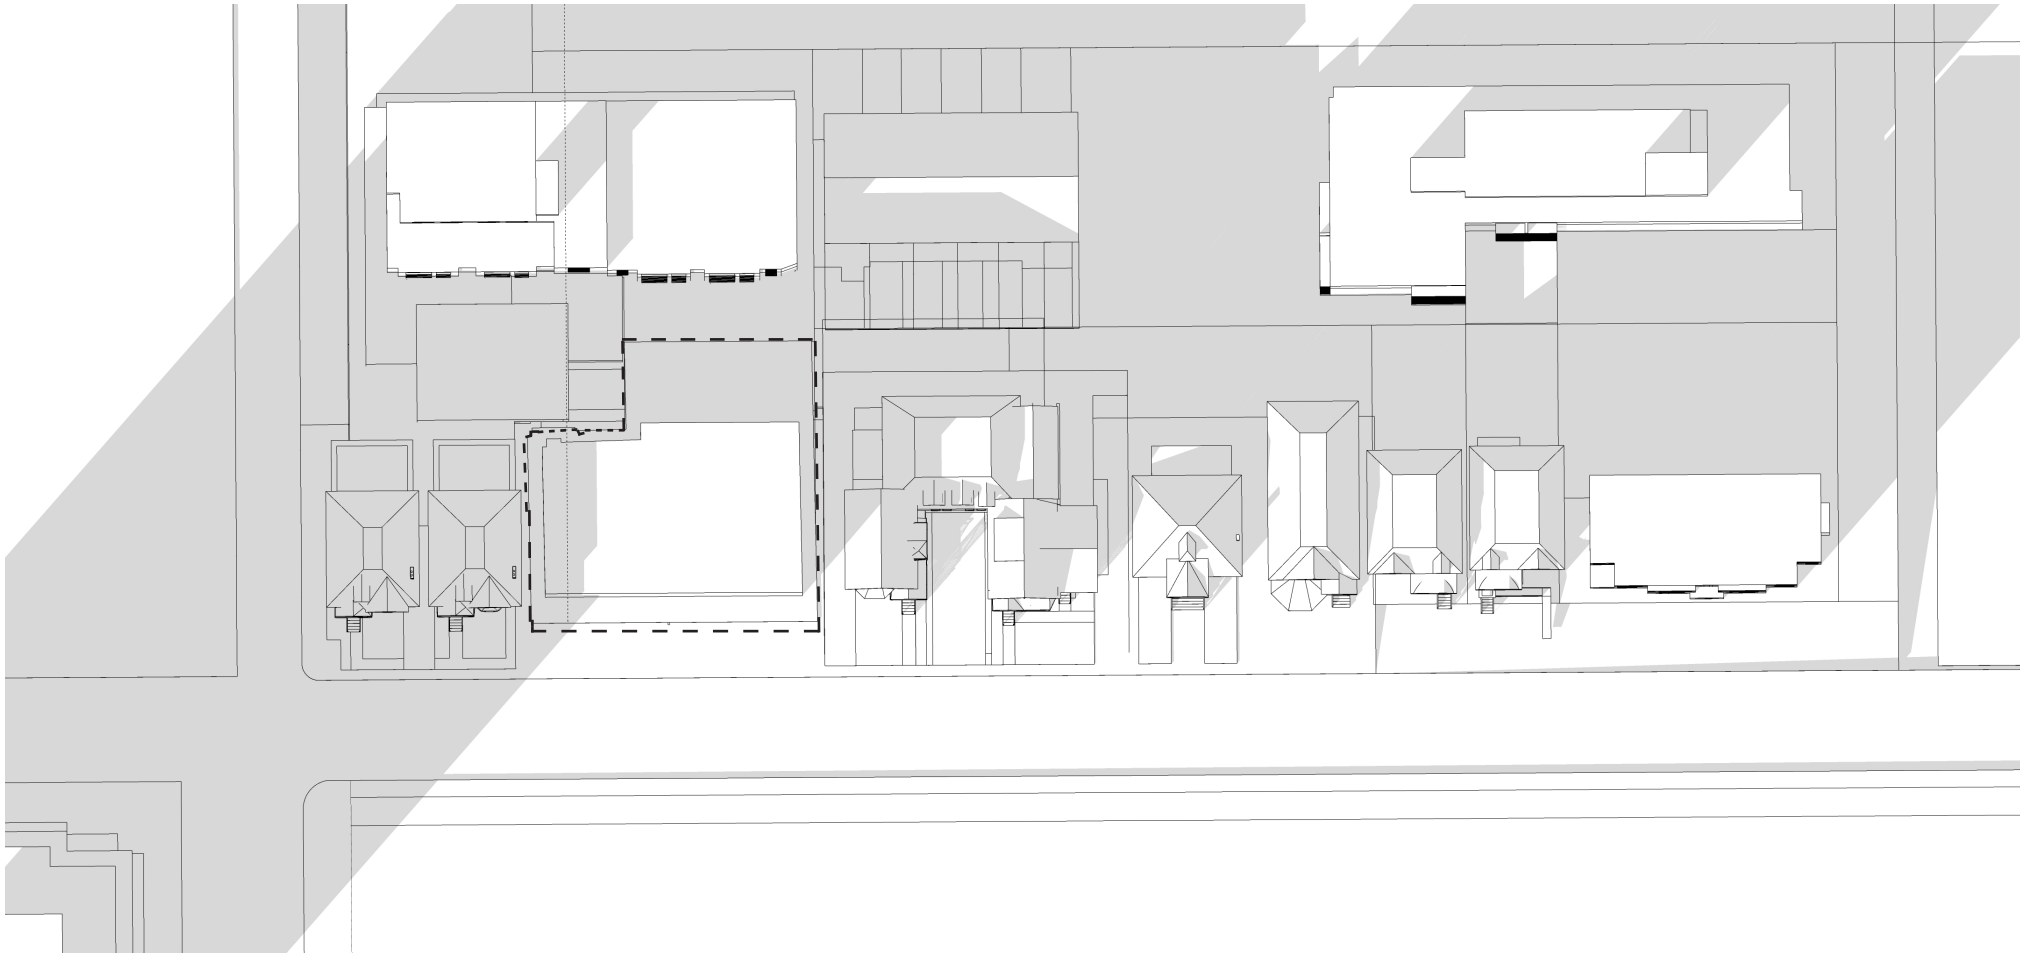

architecture

DECEMBER 2022

DECEMBER 21/ 12 PM

283 + 285 MCLEOD SHADOW STUDY / ZONING BY LAW 8

COLIZZA BRUNI
architecture

DECEMBER 2022

DECEMBER 21/ 3 PM

283 + 285 MCLEOD SHADOW STUDY / ZONING BY LAW 9

COLIZZA BRUNI

architecture

JUNE 21/ 9 AM

283 + 285 MCLEOD ST. SHADOW STUDY/ PROPOSED 10

COLIZZA BRUNI

architecture

DECEMBER 2022

JUNE 21/ 12 PM