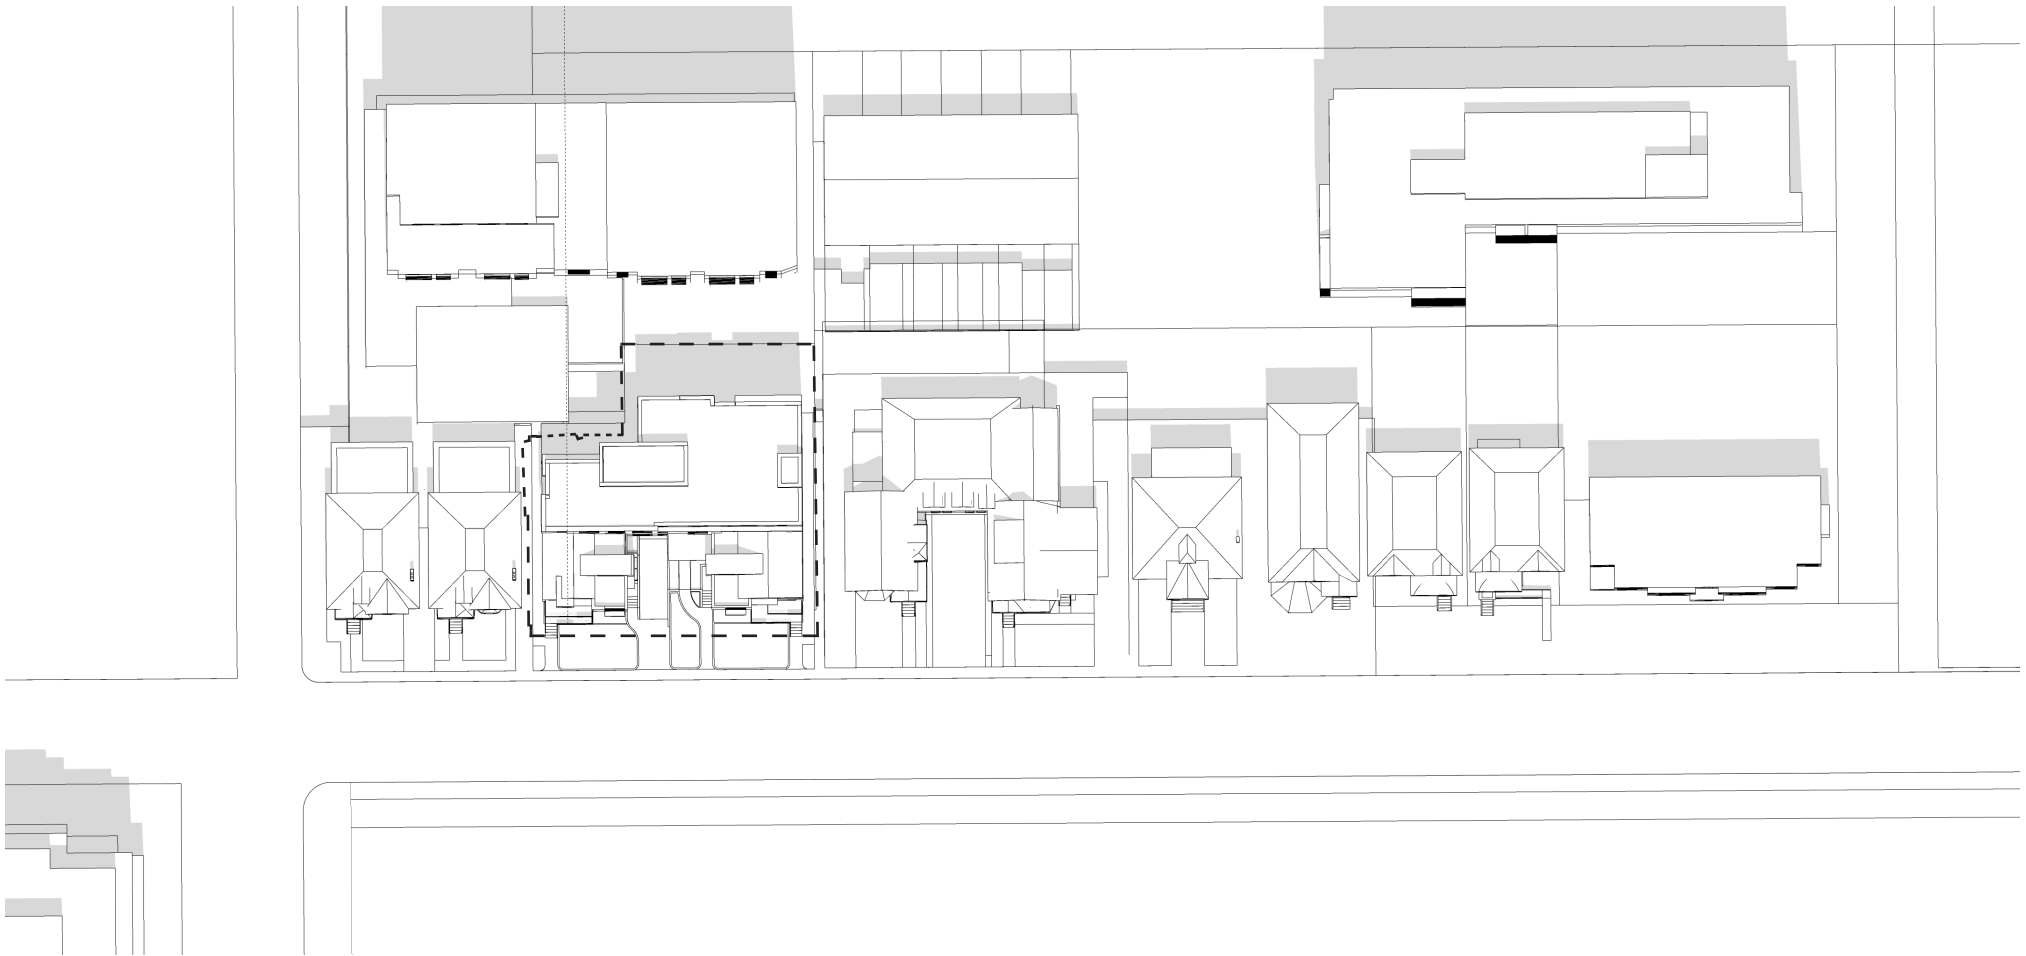

COLIZZA BRUNI

architecture

JUNE 21/ 9 AM

283 + 285 MCLEOD ST. SHADOW STUDY/ PROPOSED 10

COLIZZA BRUNI

architecture

DECEMBER 2022

JUNE 21/ 12 PM

283 + 285 MCLEOD ST. SHADOW STUDY/ PROPOSED 11

COLIZZA BRUNI

architecture

DECEMBER 2022

JUNE 21/ 3 PM

283 + 285 MCLEOD ST. SHADOW STUDY/ PROPOSED 12

COLIZZA BRUNI

architecture