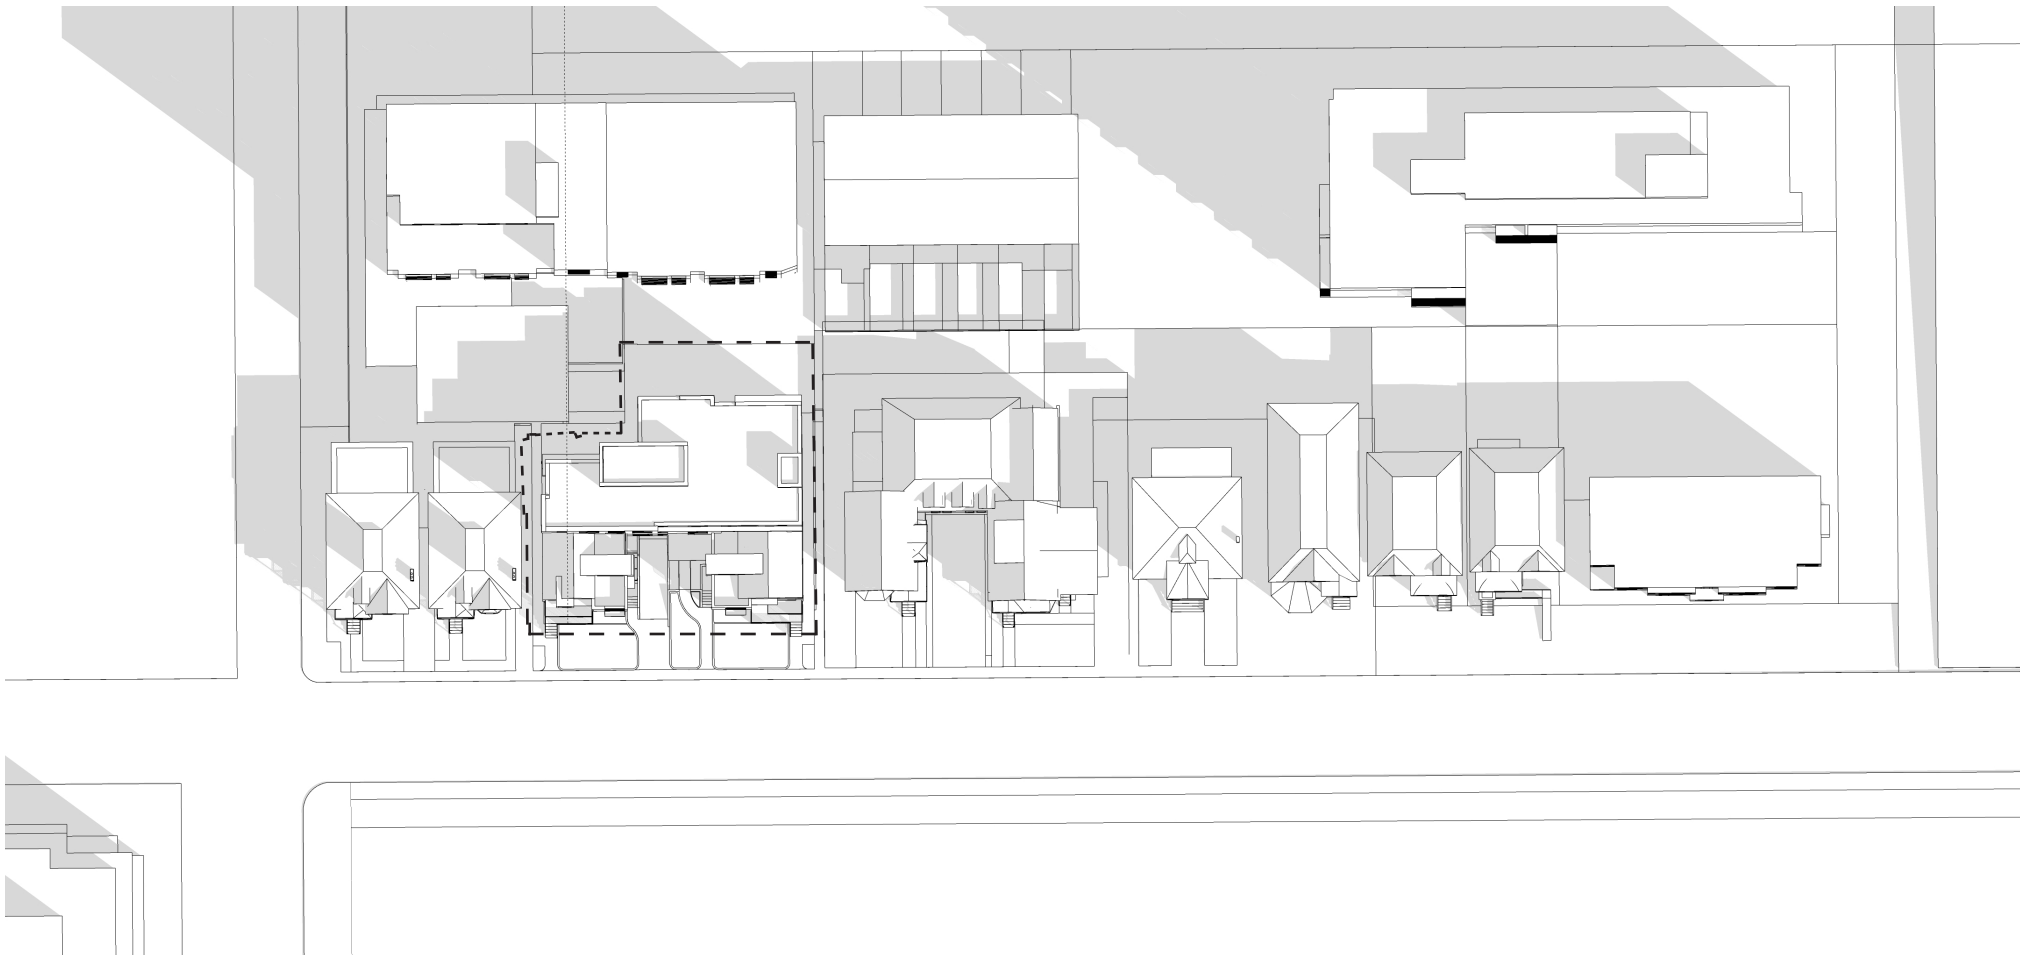

283 + 285 MCLEOD ST. SHADOW STUDY/ PROPOSED 11

COLIZZA BRUNI

architecture

DECEMBER 2022

JUNE 21/ 3 PM

283 + 285 MCLEOD ST. SHADOW STUDY/ PROPOSED 12

COLIZZA BRUNI

architecture

DECEMBER 2022

SEPTEMBER 21/ 9 AM

283 + 285 MCLEOD ST. SHADOW STUDY/ PROPOSED 13

COLIZZA BRUNI

architecture

DECEMBER 2022

SEPTEMBER 21/ 12 PM

283 + 285 MCLEOD ST. SHADOW STUDY/ PROPOSED 14