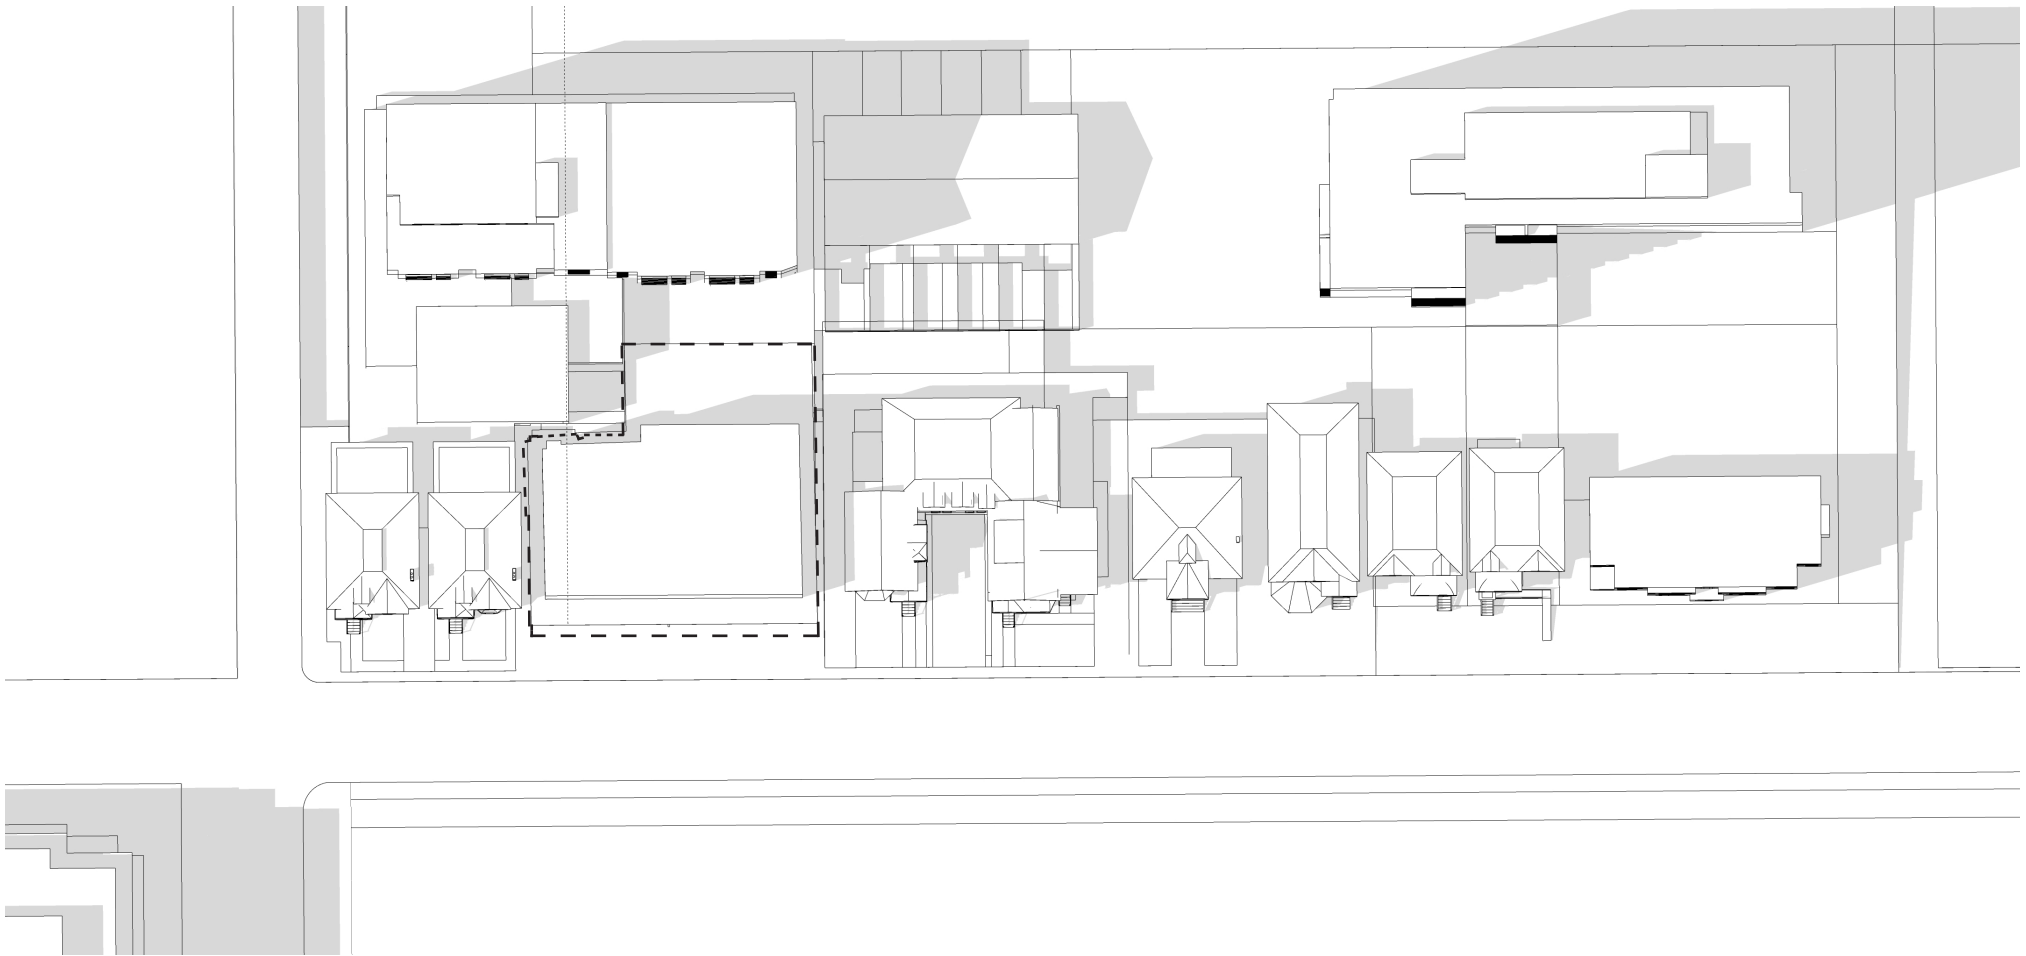

JUNE 21/ 9 AM

283 + 285 MCLEOD SHADOW STUDY / ZONING BY LAW 1

COLIZZA BRUNI

architecture

DECEMBER 2022

JUNE 21/ 12 PM

283 + 285 MCLEOD SHADOW STUDY / ZONING BY LAW 2

COLIZZA BRUNI

architecture

DECEMBER 2022

JUNE 21/ 3 PM

283 + 285 MCLEOD SHADOW STUDY / ZONING BY LAW 3

COLIZZA BRUNI
architecture

DECEMBER 2022

SEPTEMBER 21/ 9 AM

283 + 285 MCLEOD SHADOW STUDY / ZONING BY LAW 4

COLIZZA BRUNI

architecture

DECEMBER 2022

SEPTEMBER 21/ 12 PM

283 + 285 MCLEOD SHADOW STUDY / ZONING BY LAW 5

COLIZZA BRUNI

architecture

DECEMBER 2022