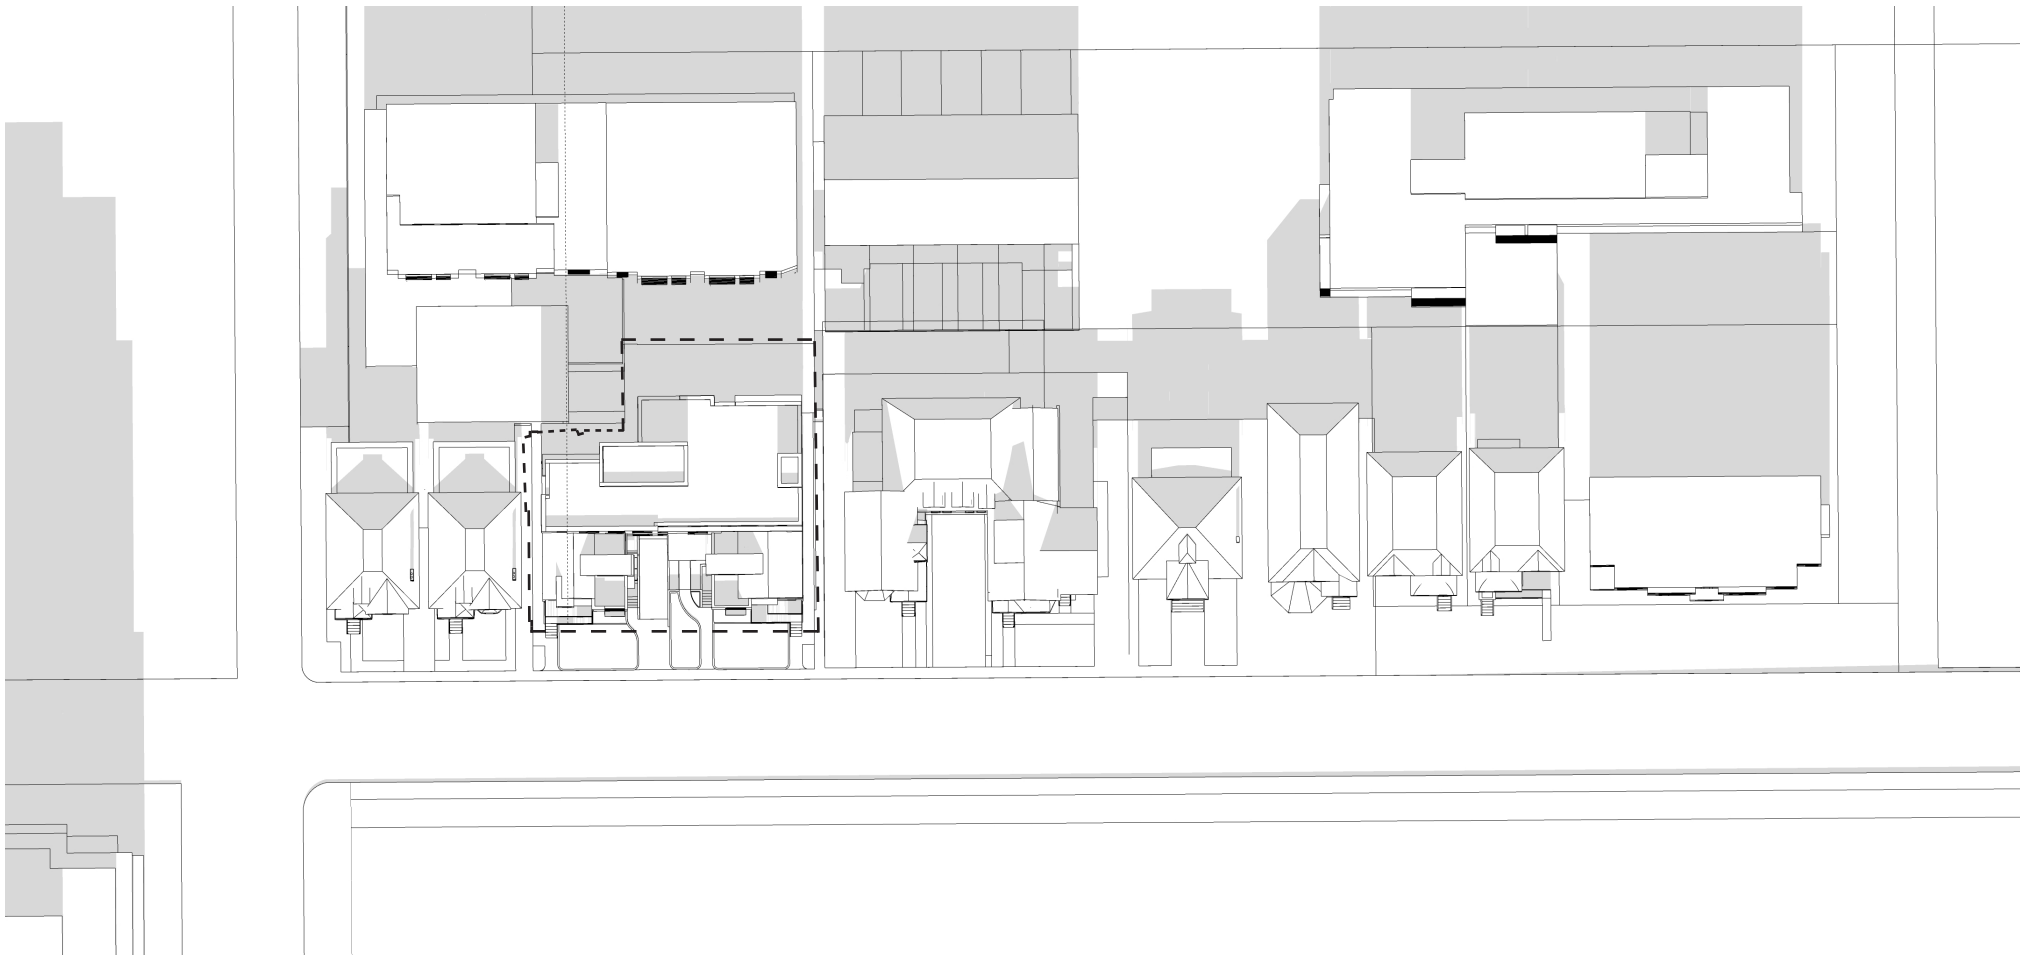

COLIZZA BRUNI

architecture

DECEMBER 2022

SEPTEMBER 21/ 3 PM

283 + 285 MCLEOD ST. SHADOW STUDY/ PROPOSED 15

COLIZZA BRUNI

architecture

DECEMBER 2022

DECEMBER 21/ 9 AM

283 + 285 MCLEOD ST. SHADOW STUDY/ PROPOSED 16

COLIZZA BRUNI

architecture

DECEMBER 2022

DECEMBER 21/ 12 PM

283 + 285 MCLEOD ST. SHADOW STUDY/ PROPOSED 17

COLIZZA BRUNI

architecture

DECEMBER 2022

DECEMBER 21/ 3 PM

283 + 285 MCLEOD ST. SHADOW STUDY/ PROPOSED 18

COLIZZA BRUNI

architecture