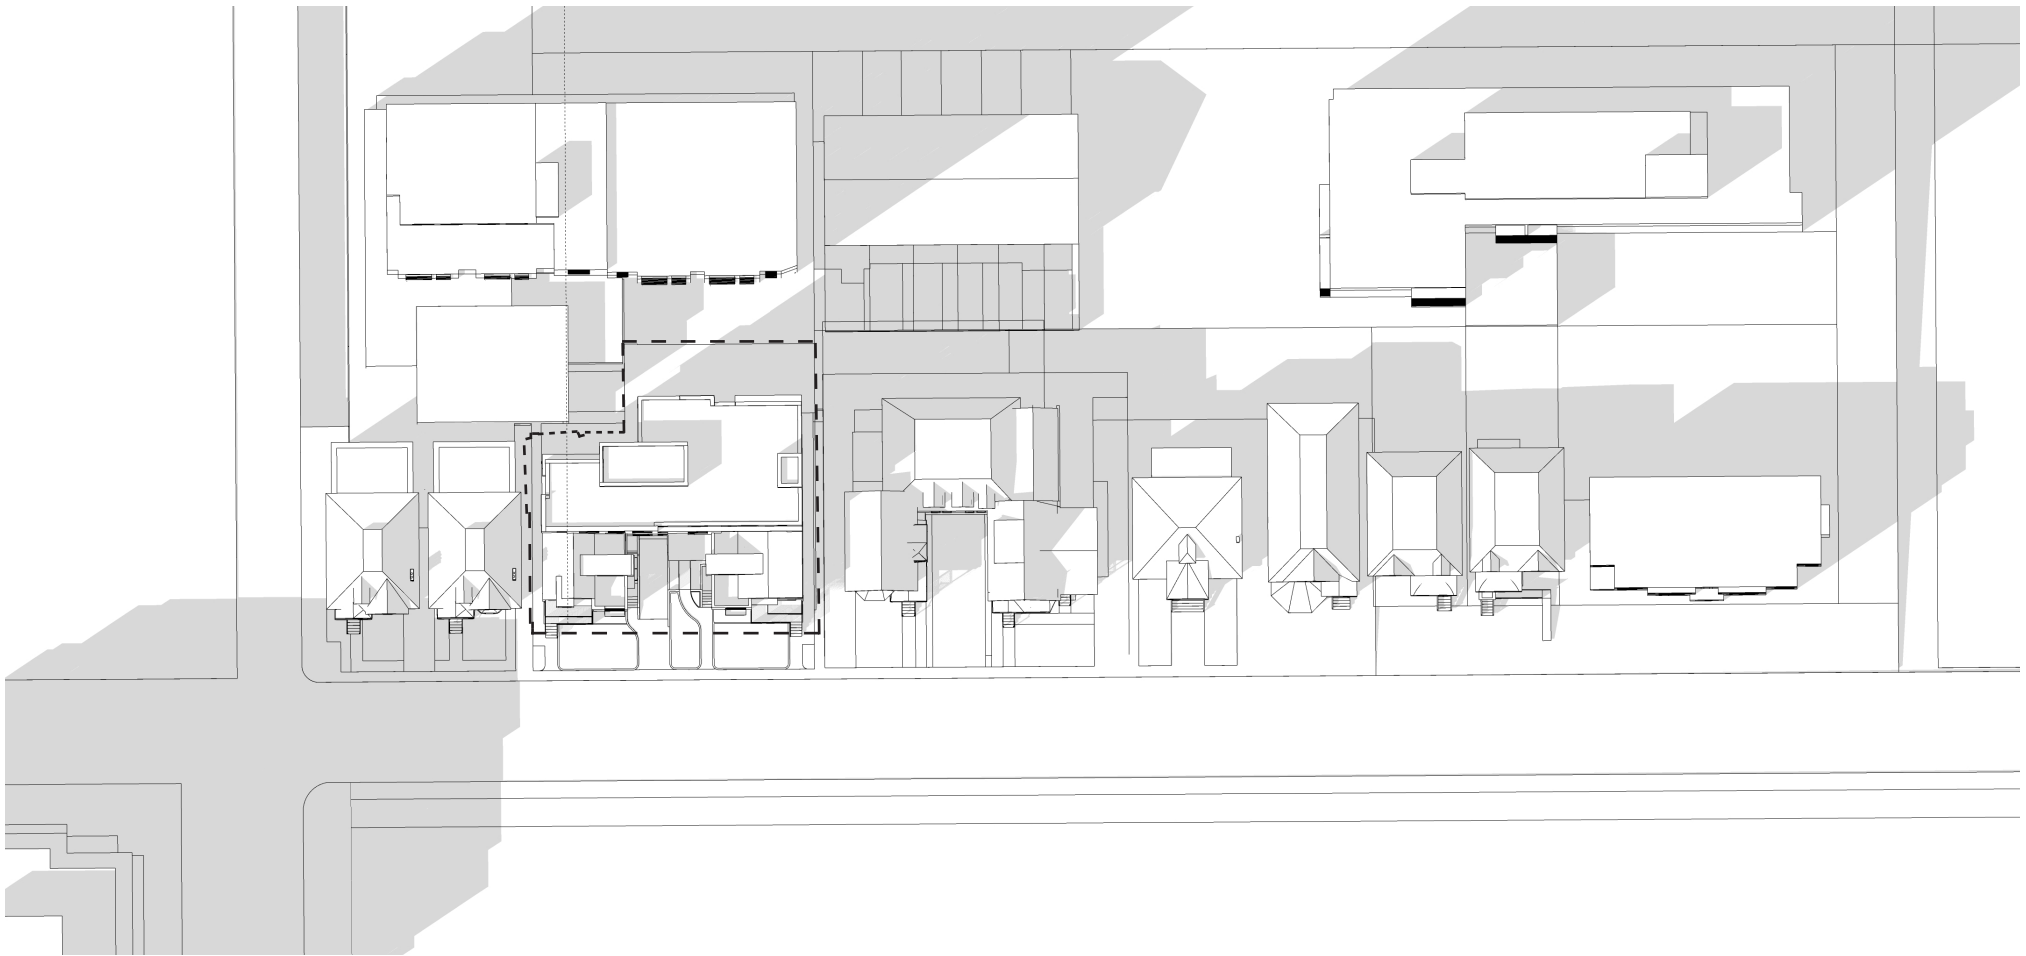

DECEMBER 2022

SEPTEMBER 21/ 9 AM

283 + 285 MCLEOD ST. SHADOW STUDY/ PROPOSED 13

COLIZZA BRUNI

architecture

DECEMBER 2022

SEPTEMBER 21/ 12 PM

283 + 285 MCLEOD ST. SHADOW STUDY/ PROPOSED 14

COLIZZA BRUNI

architecture

DECEMBER 2022

SEPTEMBER 21/ 3 PM

283 + 285 MCLEOD ST. SHADOW STUDY/ PROPOSED 15

COLIZZA BRUNI

architecture

DECEMBER 2022