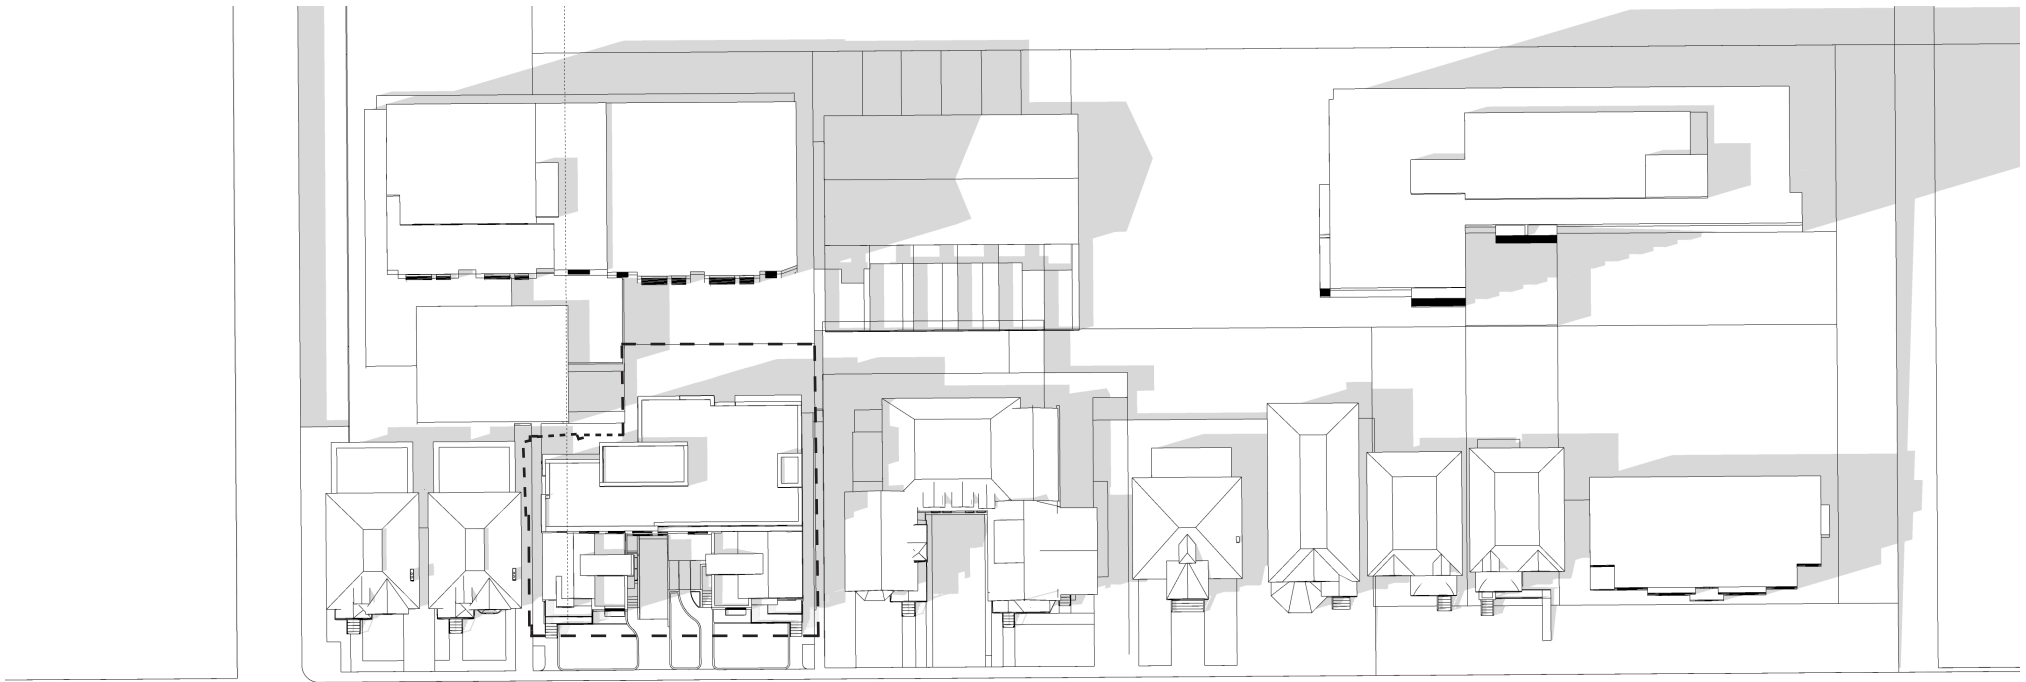

COLIZZA BRUNI

architecture

JUNE 21/ 9 AM

283 + 285 MCLEOD ST. SHADOW STUDY/ PROPOSED 10

COLIZZA BRUNI

architecture

DECEMBER 2022

JUNE 21/ 12 PM

283 + 285 MCLEOD ST. SHADOW STUDY/ PROPOSED 11

COLIZZA BRUNI

architecture

DECEMBER 2022

JUNE 21/ 3 PM

283 + 285 MCLEOD ST. SHADOW STUDY/ PROPOSED 12

COLIZZA BRUNI

architecture