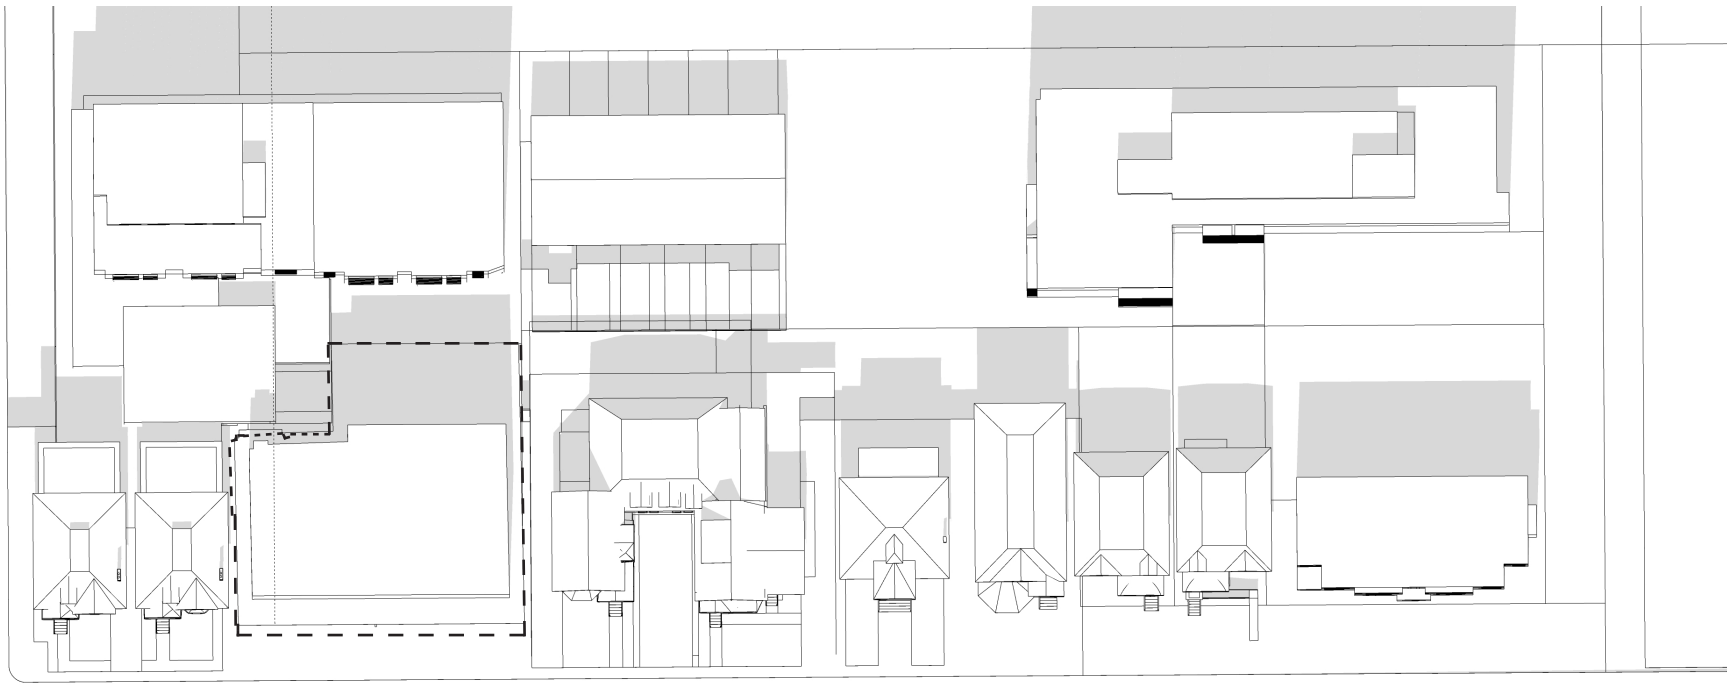

JUNE 21/ 9 AM

283 + 285 MCLEOD SHADOW STUDY / ZONING BY LAW 1

COLIZZA BRUNI

architecture

DECEMBER 2022

JUNE 21/ 12 PM

283 + 285 MCLEOD SHADOW STUDY / ZONING BY LAW 2

COLIZZA BRUNI

architecture

DECEMBER 2022

JUNE 21/ 3 PM

283 + 285 MCLEOD SHADOW STUDY / ZONING BY LAW 3

COLIZZA BRUNI
architecture

DECEMBER 2022

SEPTEMBER 21/ 9 AM

283 + 285 MCLEOD SHADOW STUDY / ZONING BY LAW 4

COLIZZA BRUNI

architecture

DECEMBER 2022

SEPTEMBER 21/ 12 PM

283 + 285 MCLEOD SHADOW STUDY / ZONING BY LAW 5

COLIZZA BRUNI

architecture

DECEMBER 2022

SEPTEMBER 21/ 3 PM

283 + 285 MCLEOD SHADOW STUDY / ZONING BY LAW 6

COLIZZA BRUNI

architecture

DECEMBER 2022

DECEMBER 21/ 9 AM

283 + 285 MCLEOD SHADOW STUDY / ZONING BY LAW 7

COLIZZA BRUNI