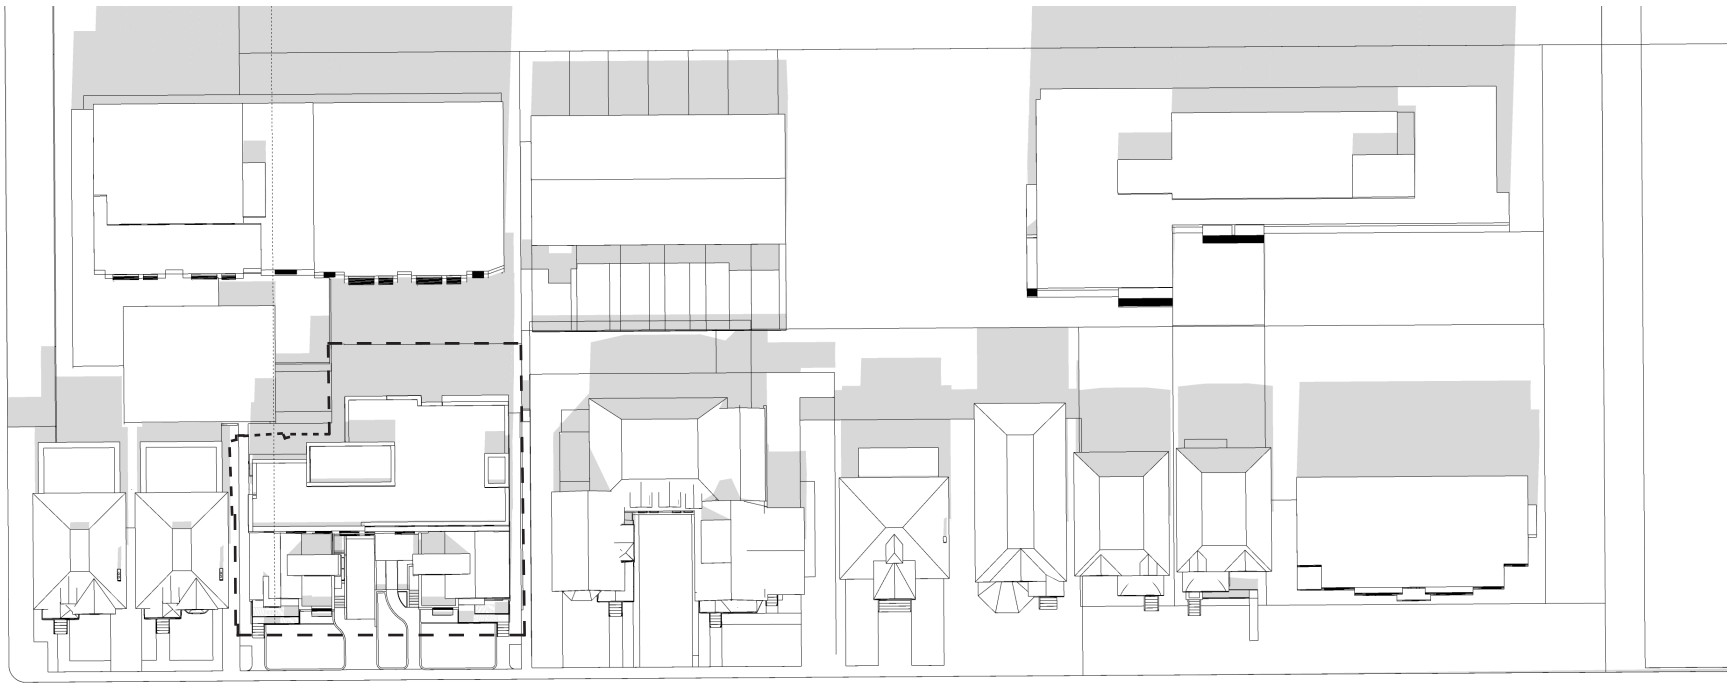

283 + 285 MCLEOD ST. SHADOW STUDY/ PROPOSED 11

COLIZZA BRUNI

architecture

DECEMBER 2022

JUNE 21/ 3 PM

283 + 285 MCLEOD ST. SHADOW STUDY/ PROPOSED 12

COLIZZA BRUNI

architecture

DECEMBER 2022

SEPTEMBER 21/ 9 AM

283 + 285 MCLEOD ST. SHADOW STUDY/ PROPOSED 13

COLIZZA BRUNI

architecture

DECEMBER 2022

SEPTEMBER 21/ 12 PM

283 + 285 MCLEOD ST. SHADOW STUDY/ PROPOSED 14

COLIZZA BRUNI

architecture

DECEMBER 2022

SEPTEMBER 21/ 3 PM

283 + 285 MCLEOD ST. SHADOW STUDY/ PROPOSED 15

COLIZZA BRUNI

architecture

DECEMBER 2022

DECEMBER 21/ 9 AM

283 + 285 MCLEOD ST. SHADOW STUDY/ PROPOSED 16

COLIZZA BRUNI

architecture

DECEMBER 2022

DECEMBER 21/ 12 PM

283 + 285 MCLEOD ST. SHADOW STUDY/ PROPOSED 17

COLIZZA BRUNI