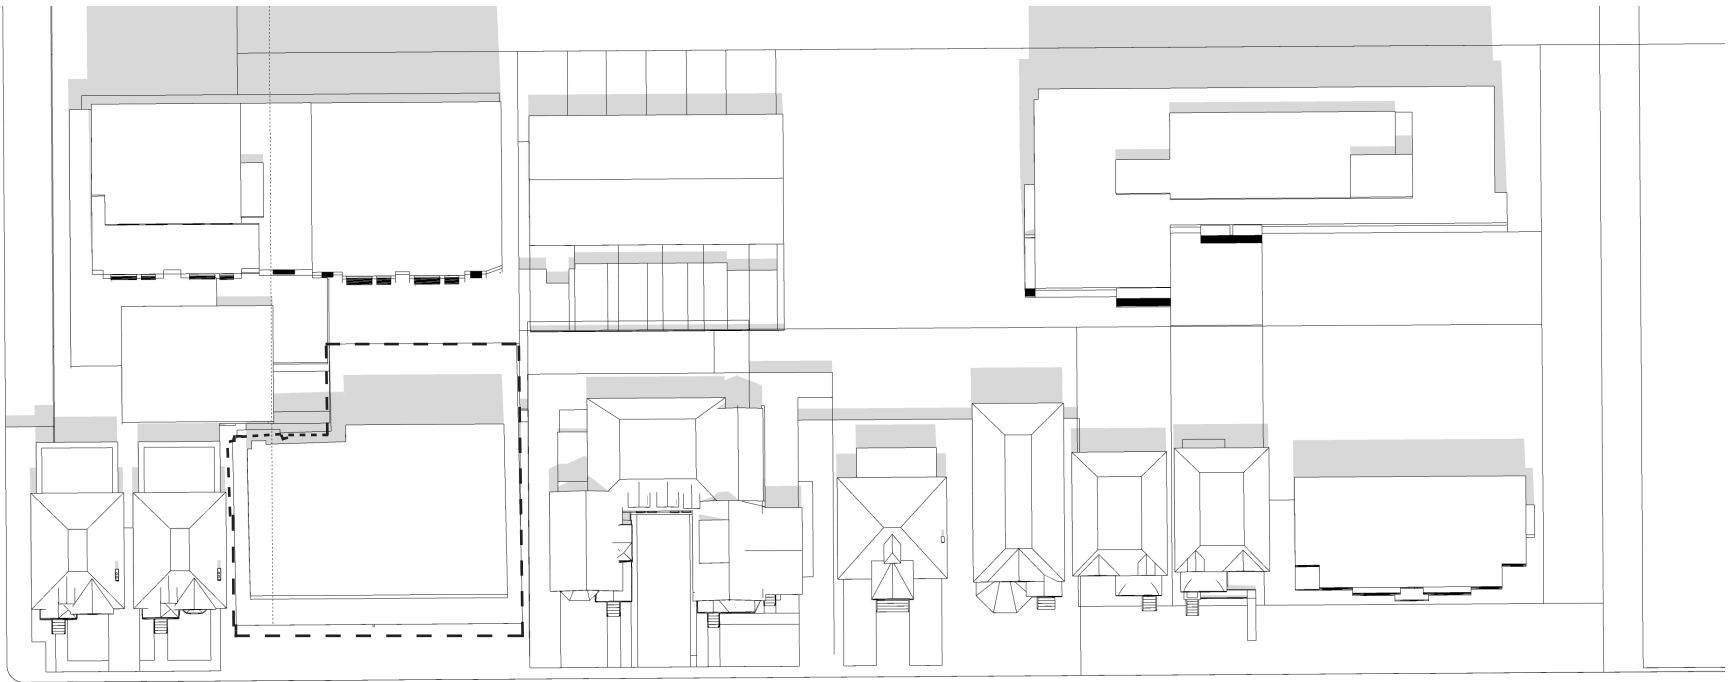

JUNE 21/ 9 AM

283 + 285 MCLEOD SHADOW STUDY / ZONING BY LAW 1

COLIZZA BRUNI

architecture

DECEMBER 2022

JUNE 21/ 12 PM

283 + 285 MCLEOD SHADOW STUDY / ZONING BY LAW 2

COLIZZA BRUNI

architecture

DECEMBER 2022

JUNE 21/ 3 PM

283 + 285 MCLEOD SHADOW STUDY / ZONING BY LAW 3

COLIZZA BRUNI
architecture

DECEMBER 2022

SEPTEMBER 21/ 9 AM

283 + 285 MCLEOD SHADOW STUDY / ZONING BY LAW 4