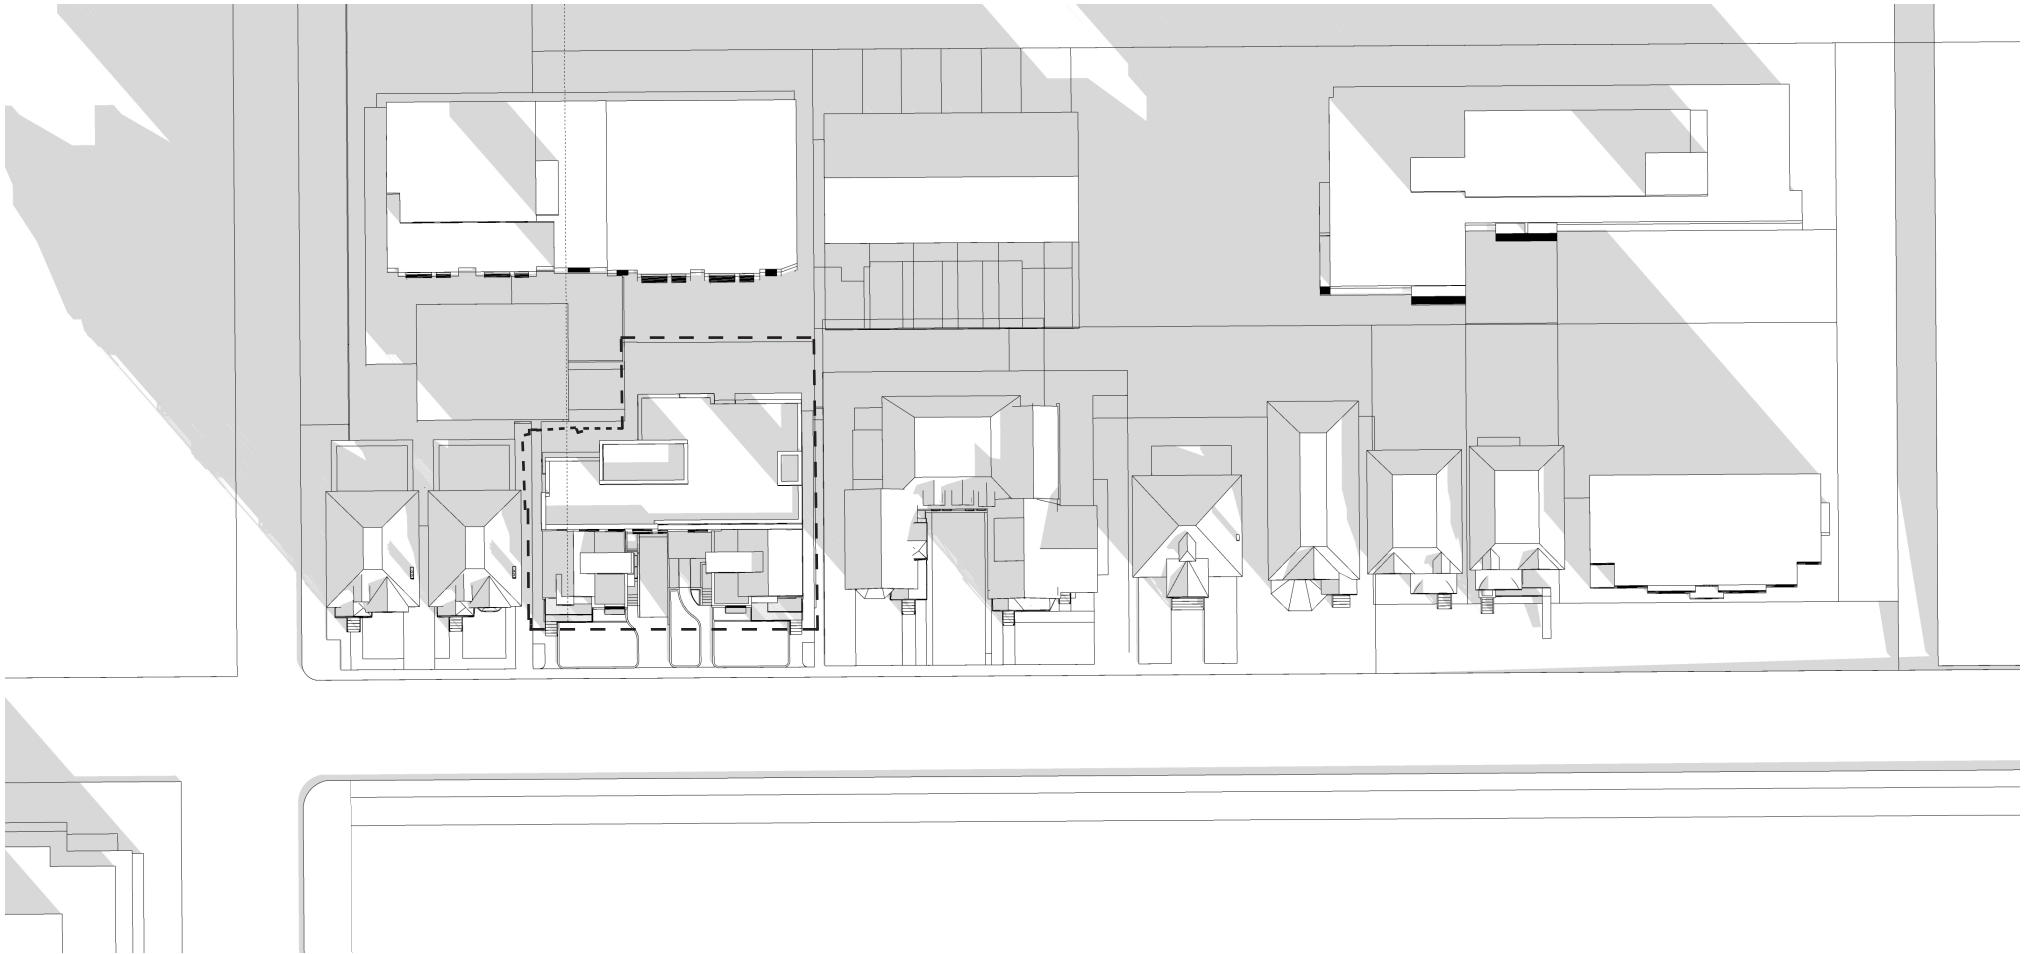

COLIZZA BRUNI

architecture

DECEMBER 2022

SEPTEMBER 21/ 3 PM

283 + 285 MCLEOD ST. SHADOW STUDY/ PROPOSED 15

COLIZZA BRUNI

architecture

DECEMBER 2022

DECEMBER 21/ 9 AM

283 + 285 MCLEOD ST. SHADOW STUDY/ PROPOSED 16

COLIZZA BRUNI

architecture

DECEMBER 2022

DECEMBER 21/ 12 PM

283 + 285 MCLEOD ST. SHADOW STUDY/ PROPOSED 17

COLIZZA BRUNI