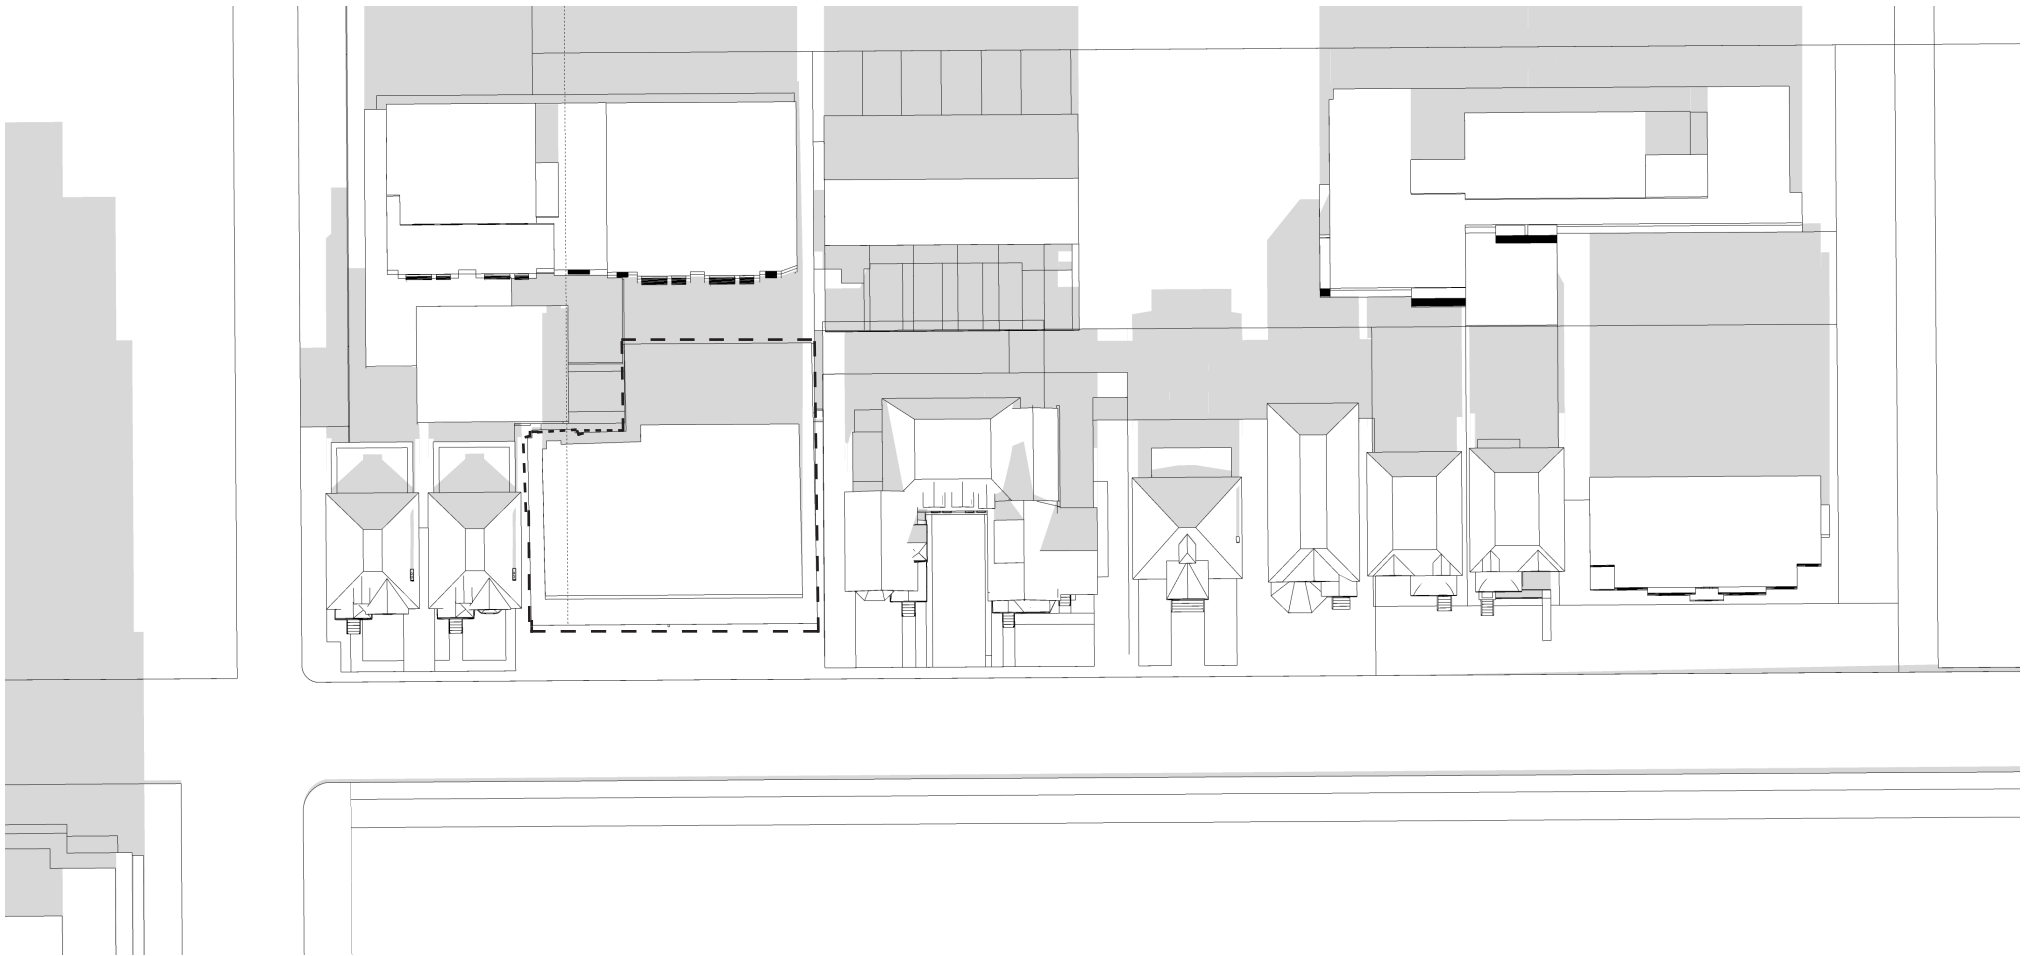

SEPTEMBER 21/ 3 PM

283 + 285 MCLEOD SHADOW STUDY / ZONING BY LAW 6

COLIZZA BRUNI

architecture

DECEMBER 2022

DECEMBER 21/ 9 AM

283 + 285 MCLEOD SHADOW STUDY / ZONING BY LAW 7

COLIZZA BRUNI

architecture

DECEMBER 2022

DECEMBER 21/ 12 PM

283 + 285 MCLEOD SHADOW STUDY / ZONING BY LAW 8

COLIZZA BRUNI
architecture

DECEMBER 2022

DECEMBER 21/ 3 PM

283 + 285 MCLEOD SHADOW STUDY / ZONING BY LAW 9