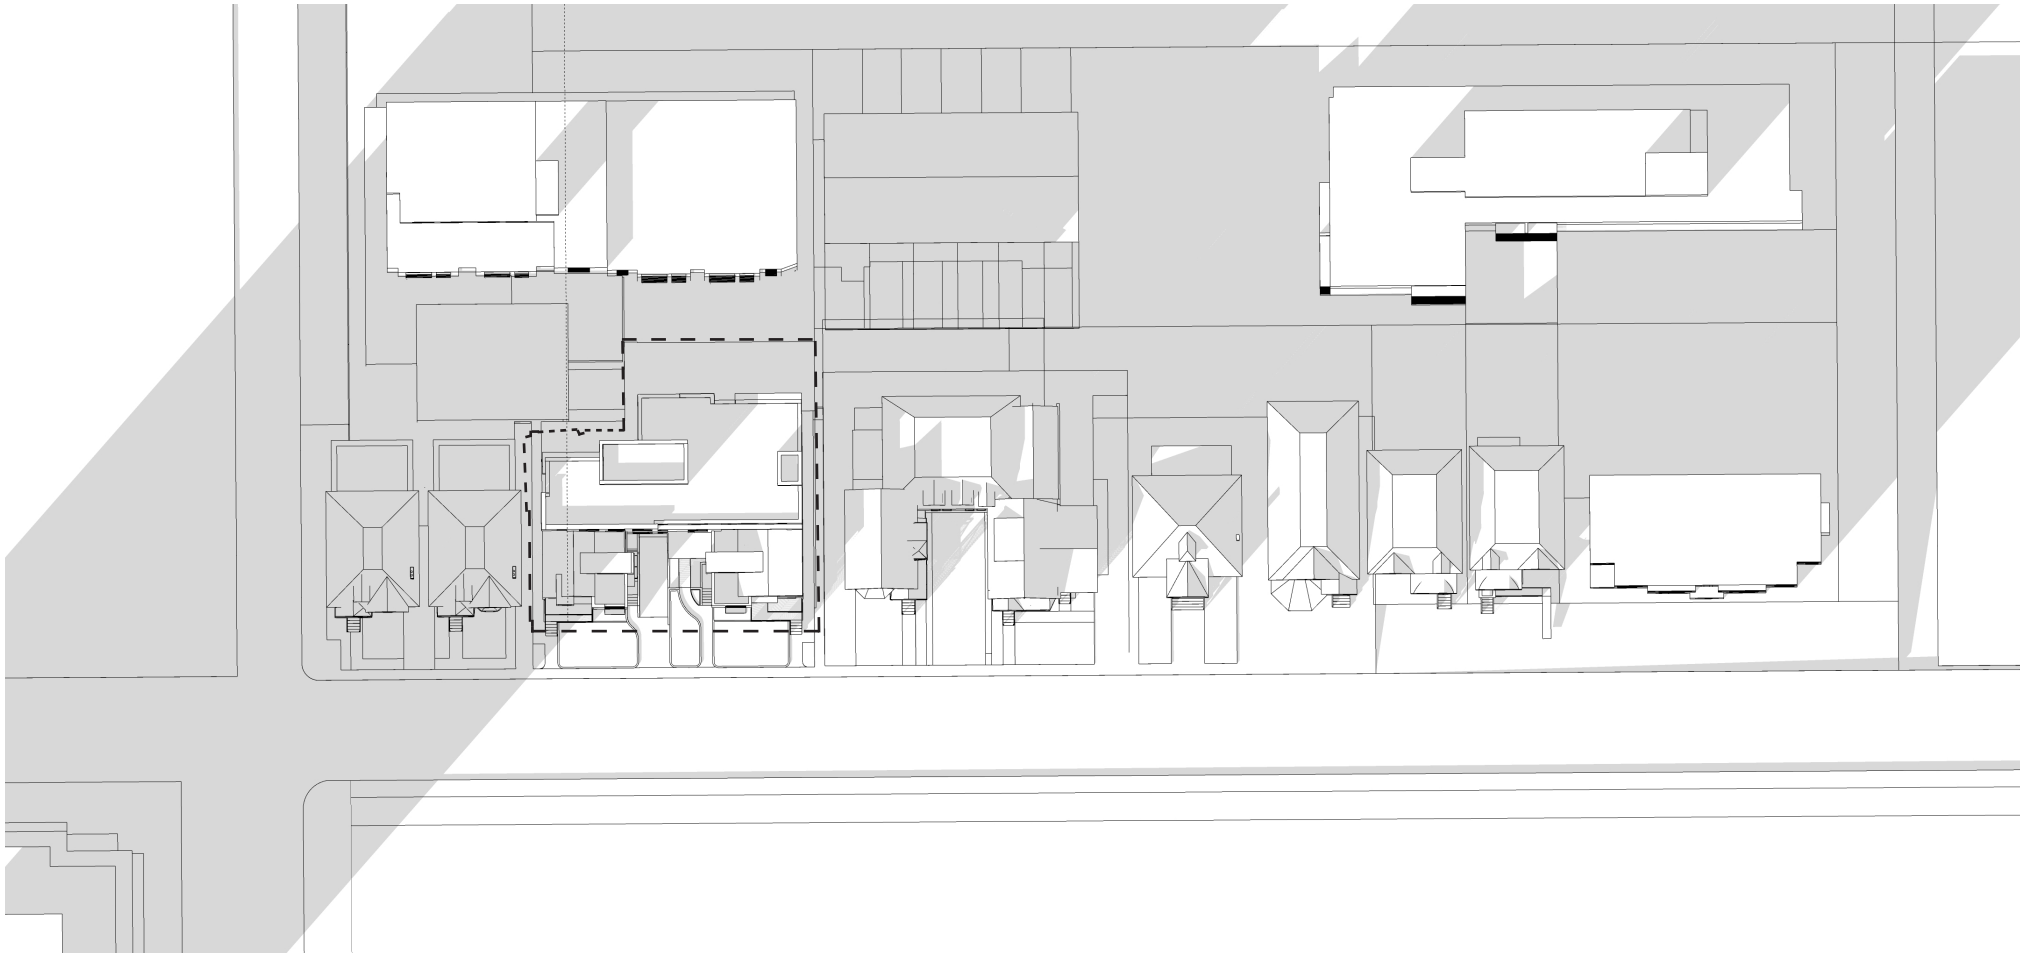

DECEMBER 21/ 9 AM

283 + 285 MCLEOD ST. SHADOW STUDY/ PROPOSED 16

COLIZZA BRUNI

architecture

DECEMBER 2022

DECEMBER 21/ 12 PM

283 + 285 MCLEOD ST. SHADOW STUDY/ PROPOSED 17

COLIZZA BRUNI

architecture

DECEMBER 2022

DECEMBER 21/ 3 PM

283 + 285 MCLEOD ST. SHADOW STUDY/ PROPOSED 18

COLIZZA BRUNI

architecture