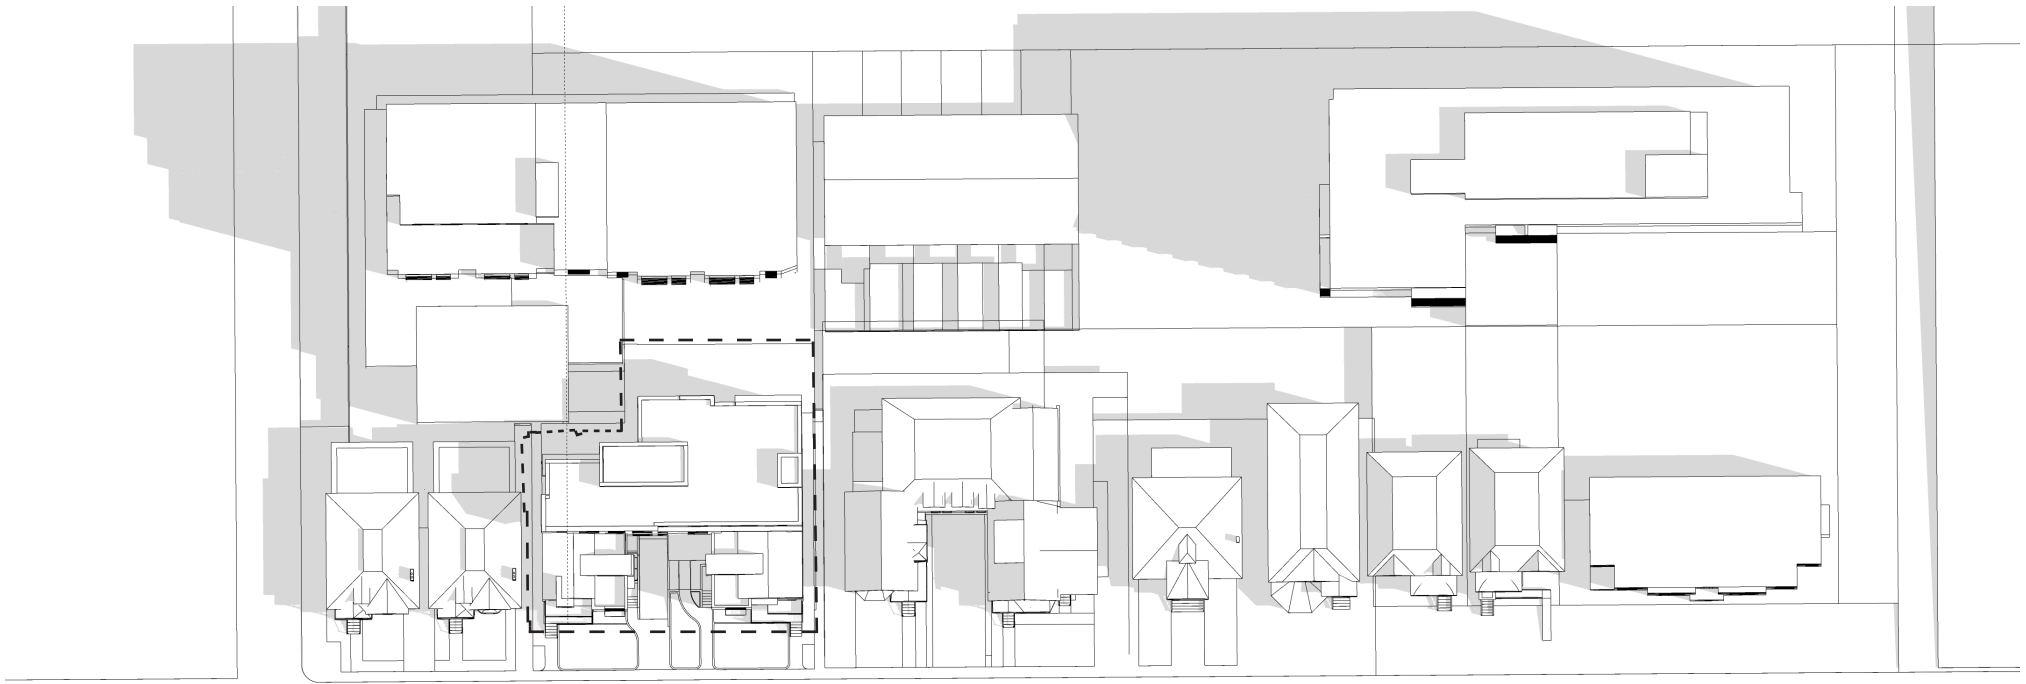

architecture

DECEMBER 2022

DECEMBER 21/ 12 PM

283 + 285 MCLEOD SHADOW STUDY / ZONING BY LAW 8

COLIZZA BRUNI
architecture

DECEMBER 2022

DECEMBER 21/ 3 PM

283 + 285 MCLEOD SHADOW STUDY / ZONING BY LAW 9

COLIZZA BRUNI

architecture

JUNE 21/ 9 AM

283 + 285 MCLEOD ST. SHADOW STUDY/ PROPOSED 10

COLIZZA BRUNI

architecture

DECEMBER 2022

JUNE 21/ 12 PM