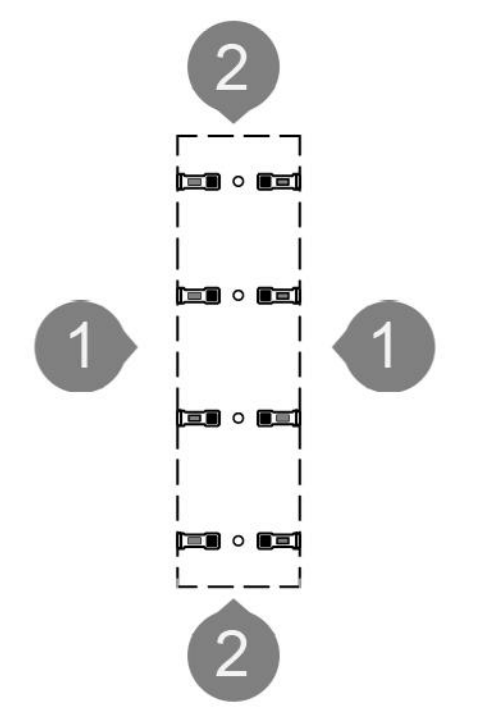

1 CANOPY AND DISPENSER ISLANDS
SCALE: 1:50 0411

6 CANOPY AND DISPENSER ISLANDS
SCALE: 1:50 0411

8 CANOPY SIGN
SCALE: 1:25 1111

EXTERIOR FINISH SCHEDULE						
#	ITEM	MATERIAL	FINISH	COLOR	MANUFACTURER \ NOTES	
1	FASCIA	METAL	PRE-FINISHED	COLONIAL WHITE	SPRAYLAT	
2	COLUMN	METAL	PRE-FINISHED	COLONIAL WHITE	SPRAYLAT	
3	CONTROLLER ENCLOSURE	METAL	PRE-FINISHED	COLONIAL WHITE	SPRAYLAT	
4	WARMING HUT	METAL	PRE-FINISHED	COLONIAL WHITE	SPRAYLAT	

11 CONTROLLER ENCLOSURE EXTERIOR ELEVATIONS
SCALE: 1:40 0411

14 WARMING HUT ELEVATIONS
SCALE: 1:40 0411

770 SILVER SEVEN ROAD
KANATA, ON K2V 1A5

1110 112TH AVE. NE | SUITE 500
BELLEVUE, WA | 98004
1.425.463.2000 | 1.425.463.2002