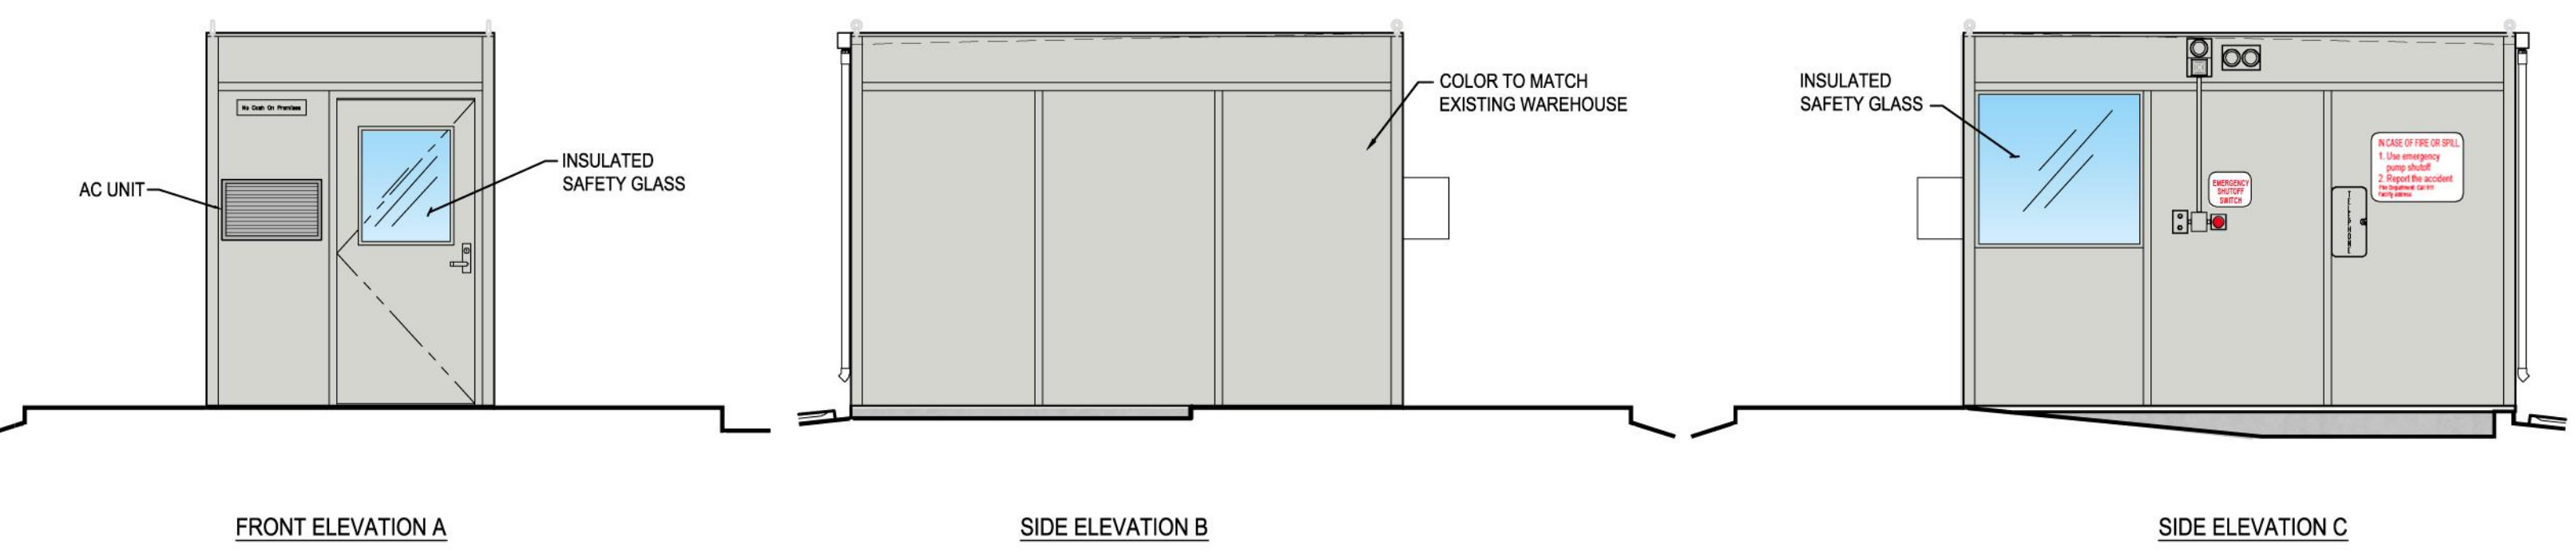

1 CANOPY AND DISPENSER ISLANDS
SCALE: 1:50 0411

6 CANOPY AND DISPENSER ISLANDS
SCALE: 1:50 0411

8 CANOPY SIGN
SCALE: 1:25 1111

EXTERIOR FINISH SCHEDULE						
#	ITEM	MATERIAL	FINISH	COLOR	MANUFACTURER \ NOTES	
1	FASCIA	METAL	PRE-FINISHED	COLONIAL WHITE	SPRAYLAT	
2	COLUMN	METAL	PRE-FINISHED	COLONIAL WHITE	SPRAYLAT	
3	CONTROLLER ENCLOSURE	METAL	PRE-FINISHED	COLONIAL WHITE	SPRAYLAT	
4	WARMING HUT	METAL	PRE-FINISHED	COLONIAL WHITE	SPRAYLAT	

11 CONTROLLER ENCLOSURE EXTERIOR ELEVATIONS
SCALE: 1:40 0411

14 WARMING HUT ELEVATIONS
SCALE: 1:40 0411

770 SILVER SEVEN ROAD
KANATA, ON K2V 1A5

1110 112TH AVE. NE | SUITE 500
BELLEVUE, WA | 98004
1.425.463.2000 | 1.425.463.2002