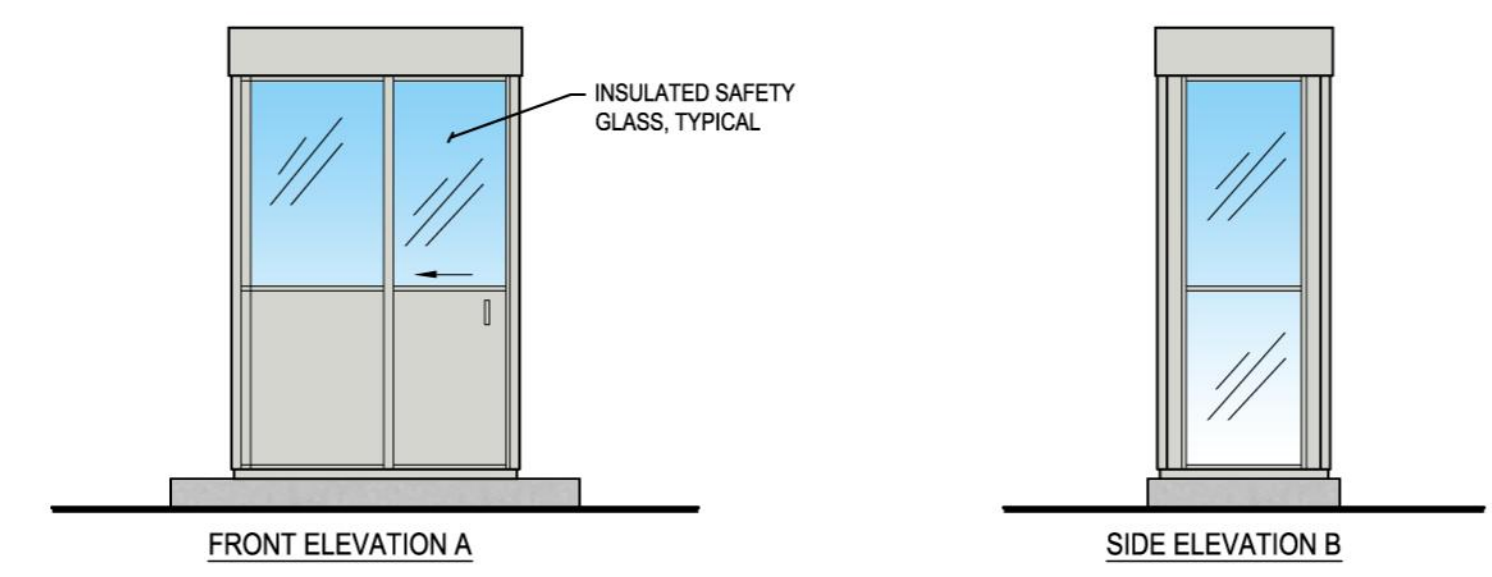

1 CANOPY AND DISPENSER ISLANDS
SCALE: 1:50 0411

6 CANOPY AND DISPENSER ISLANDS
SCALE: 1:50 0411

8 CANOPY SIGN
SCALE: 1:25 1111

EXTERIOR FINISH SCHEDULE						
#	ITEM	MATERIAL	FINISH	COLOR	MANUFACTURER \ NOTES	
1	FASCIA	METAL	PRE-FINISHED	COLONIAL WHITE	SPRAYLAT	
2	COLUMN	METAL	PRE-FINISHED	COLONIAL WHITE	SPRAYLAT	
3	CONTROLLER ENCLOSURE	METAL	PRE-FINISHED	COLONIAL WHITE	SPRAYLAT	
4	WARMING HUT	METAL	PRE-FINISHED	COLONIAL WHITE	SPRAYLAT	

11 CONTROLLER ENCLOSURE EXTERIOR ELEVATIONS
SCALE: 1:40 0411

14 WARMING HUT ELEVATIONS
SCALE: 1:40 0411

770 SILVER SEVEN ROAD
KANATA, ON K2V 1A5

1110 112TH AVE. NE | SUITE 500
BELLEVUE, WA | 98004
1.425.463.2000 | 1.425.463.2002