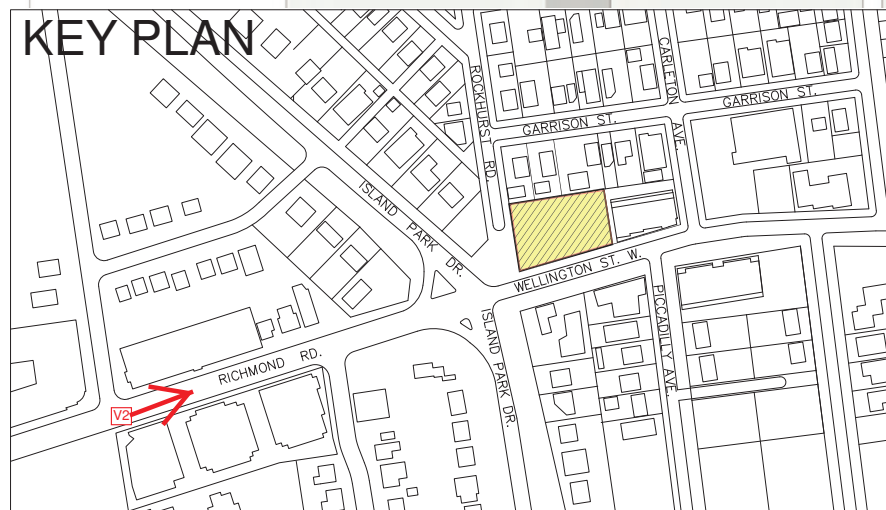

1451 WELLINGTON ST. WEST
V1 - VIEW FROM RICHMOND RD.

1451 WELLINGTON ST. WEST
V2 - VIEW FROM RICHMOND RD.

1451 WELLINGTON ST. WEST
V3 - VIEW FROM WELLINGTON STREET WEST

1451 WELLINGTON ST. WEST
V4 - VIEW FROM ISLAND PARK DR.

1451 WELLINGTON ST. WEST
V5 - VIEW FROM GARRISON ST.- NE

1451 WELLINGTON ST. WEST
V6 - VIEW FROM GARRISON ST.- NW

KEY PLAN

1451 WELLINGTON ST. WEST
V7 - VIEW FROM WELLINGTON ST. WEST