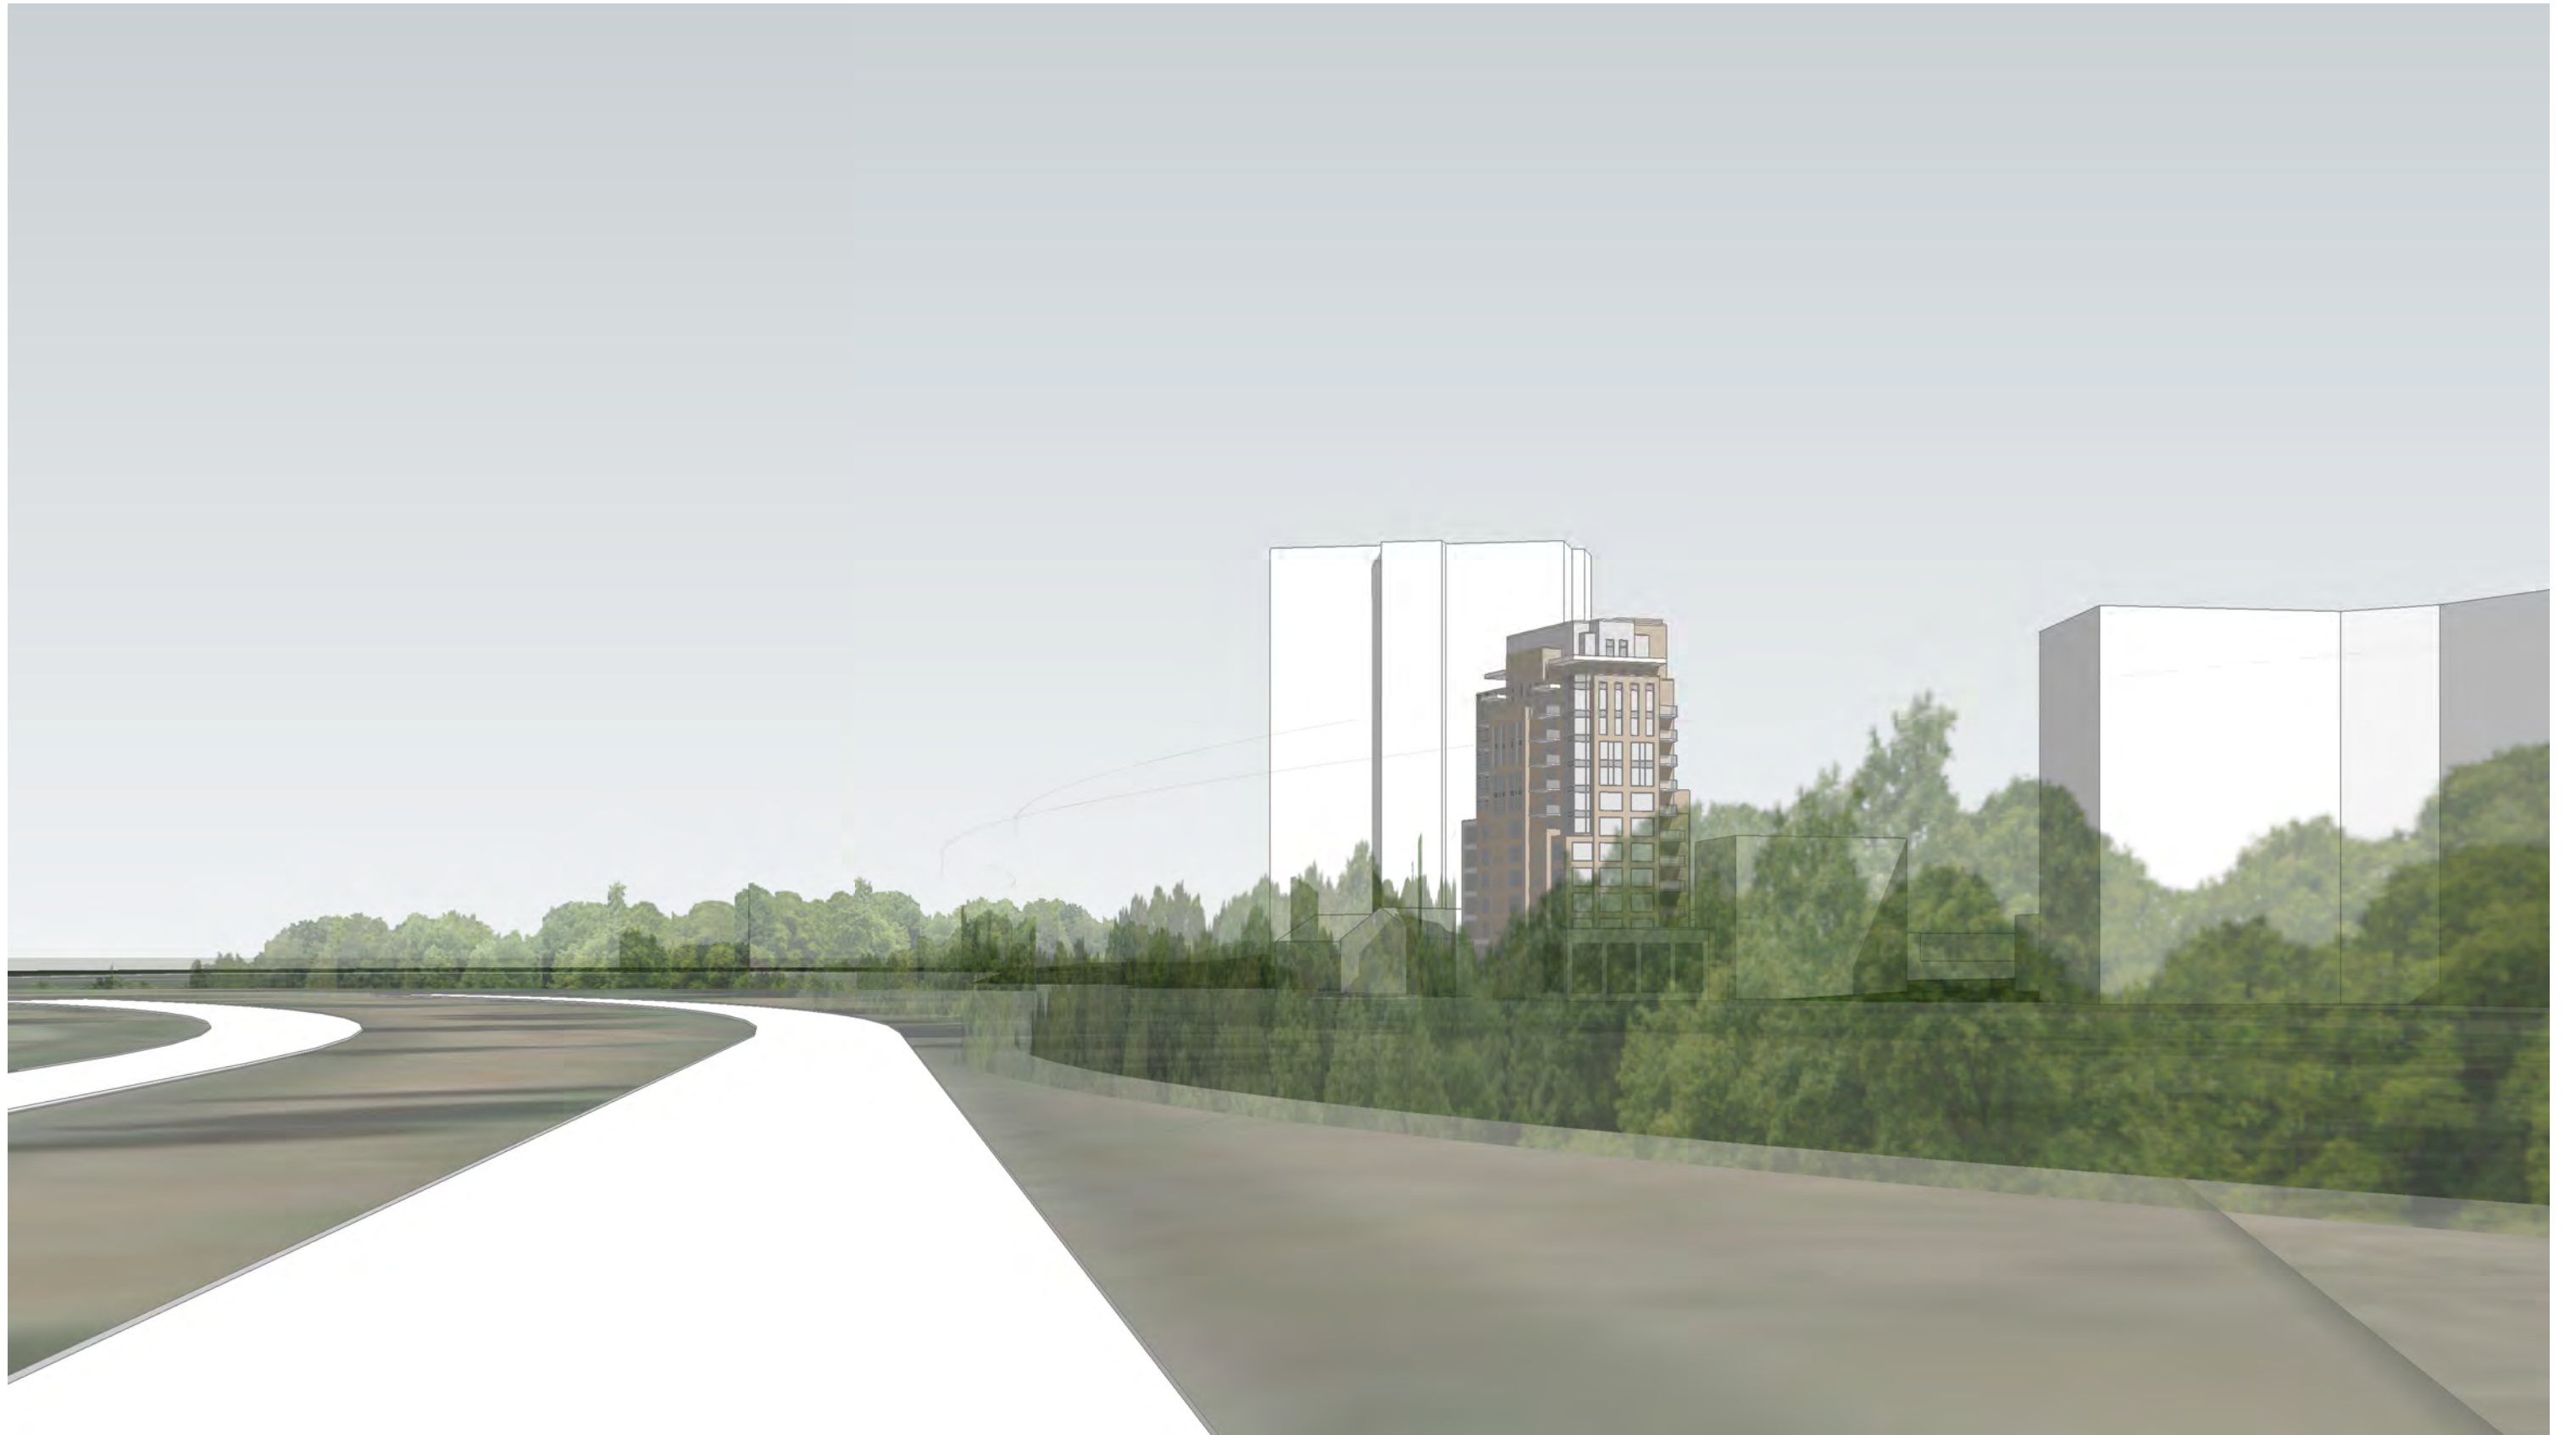

FROM THE SOUTH/ EAST

100 NEW ORCHARD  
OTTAWA, ONTARIO  
JUNE 12, 2018

M. David Blakely  
Architect Inc.

EAST ELEVATION

100 NEW ORCHARD  
OTTAWA, ONTARIO  
JUNE 12, 2018

M. David Blakely  
Architect Inc.

NORTH ELEVATION

100 NEW ORCHARD  
OTTAWA, ONTARIO  
JUNE 12, 2018

M. David Blakely  
Architect Inc.

WEST ELEVATION

100 NEW ORCHARD  
OTTAWA, ONTARIO  
JUNE 12, 2018

M. David Blakely  
Architect Inc.

FROM THE PARKWAY  
LOOKING EAST