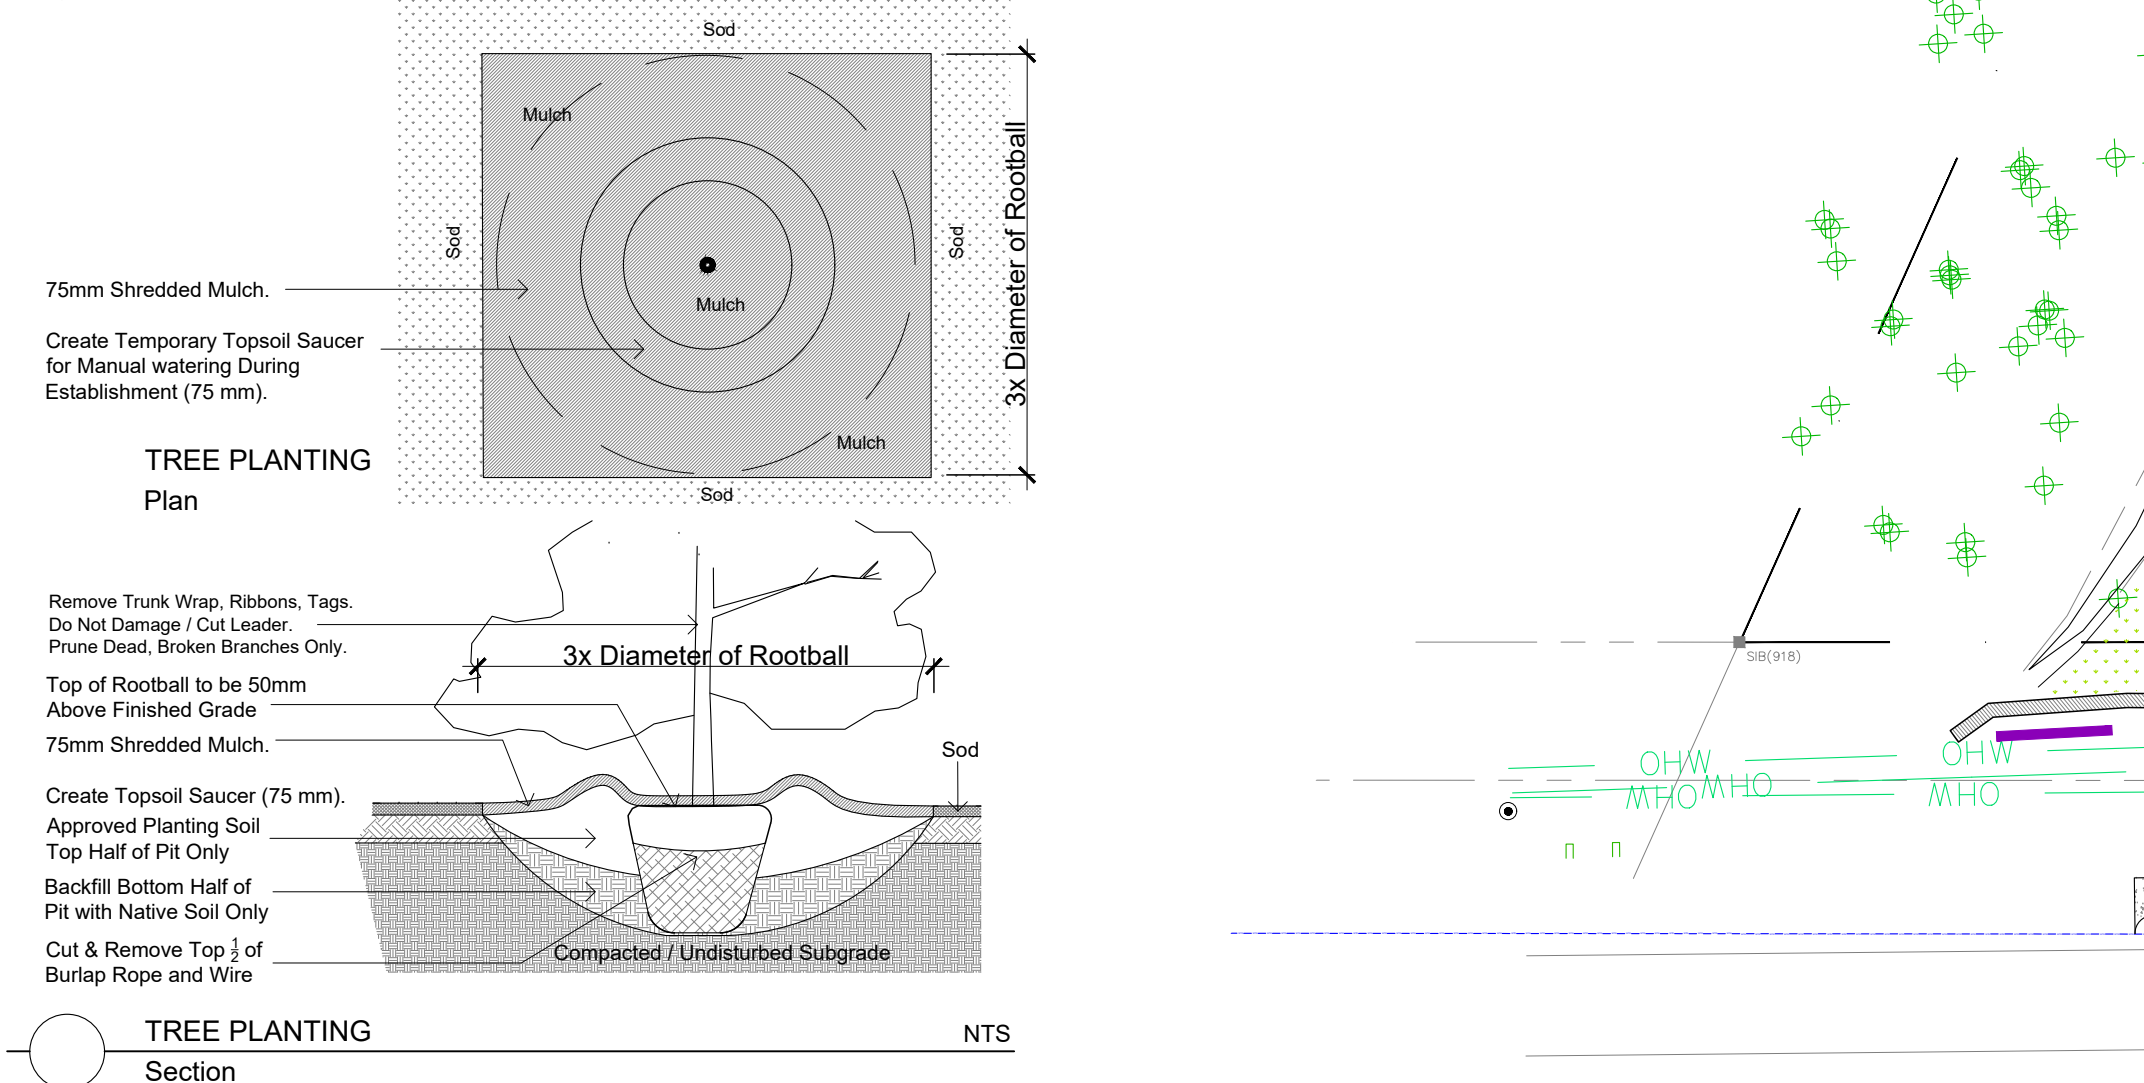

**PERIMETER PLANTING - 910 MARCH ROAD LEPINE CORP GJA INC.**

QUANTITY TRIBUTARY 2/3	QUANTITY TRIBUTARY 4	TOTAL	Botanical Name	Common Name	Size	Condition
1	0	1	Acer pensylvanicum	Striped Maple	40mm cal	Spring Ball
2	1	3	Acer rubrum	Red Maple	40mm cal	Spring Ball
1	1	2	Betula papyrifera	Paper Birch	40mm cal	Spring Ball
1	0	1	Carpinus caroliniana	Hornbeam Bluebeech	40mm cal	Spring Ball
1	0	1	Carya ovata	Shagbark Hickory	40mm cal	Spring Ball
1	0	1	Celtis occidentalis	Common Hackberry	40mm cal	Spring Ball
1	0	1	Ostrya virginiana	Hophornbeam Ironwood	40mm cal	Spring Ball
0	0	0	Pinus pensylvanica	Pin Cherry	40mm cal	Spring Ball
1	0	1	Prunus serotina	Black Cherry	40mm cal	Spring Ball
1	0	1	Quercus bicolor	Swamp White Oak	40mm cal	Spring Ball
1	1	2	Quercus macrocarpa	Bur Oak	40mm cal	Spring Ball
1	1	2	Quercus rubra	Red Oak	40mm cal	Spring Ball
<b>15</b>	<b>5</b>	<b>20</b>				
3	5	8	Abies balsamea	Balsam Fir	1.0m Ht.	POT
0	4	4	Juniperus virginiana	Eastern Red Cedar	1.0m Ht.	POT
3	5	8	Larix laricina	Eastern Larch / Tamarack	1.0m Ht.	POT
3	3	6	Picea glauca	White Spruce	1.0m Ht.	POT
3	5	8	Pinus strobus	White Pine	1.0m Ht.	POT
3	5	8	Thuja canadensis	Canadian Hemlock	1.0m Ht.	POT
<b>15</b>	<b>27</b>	<b>42</b>				

**CONCRETE - FINISH LIGHT BROOM, WOOD FLOAT MAGNESIUM FLOAT:**  
ALL CONCRETE FINISHES TO BE APPROVED BY GJA LANDSCAPE ARCHITECT.

**SAWCUT LAYOUT FOR ALL AREAS TO BE MARKED ON SITE IN RED CHALK, REVIEWED, ADJUSTED AND APPROVED BY GJA LANDSCAPE ARCHITECT PRIOR TO ANY CUTTING.**

**EXPANSION JOINT LAYOUT FOR ALL AREAS TO BE LAID OUT ON SITE, REVIEWED, ADJUSTED AND APPROVED BY GJA LANDSCAPE ARCHITECT PRIOR TO ANY CONCRETE POURING.**

**PROVIDE COLD JOINT DETAIL at End of Previous Pour/Beginning of New Pour, C/W REBAR DOWELS 500mm O.C.**

**FINISH: TOOL EDGE FIRST, THEN WIPE OFF TOOL MARKS WHILE APPLYING FINISH.**

**REFER TO TCR by STANTEC**

- Existing Tree to Remain
- Existing Tree to Remove
- Protection

**BELOW GRADE SERVICES REFER TO CIVIL/CUP**