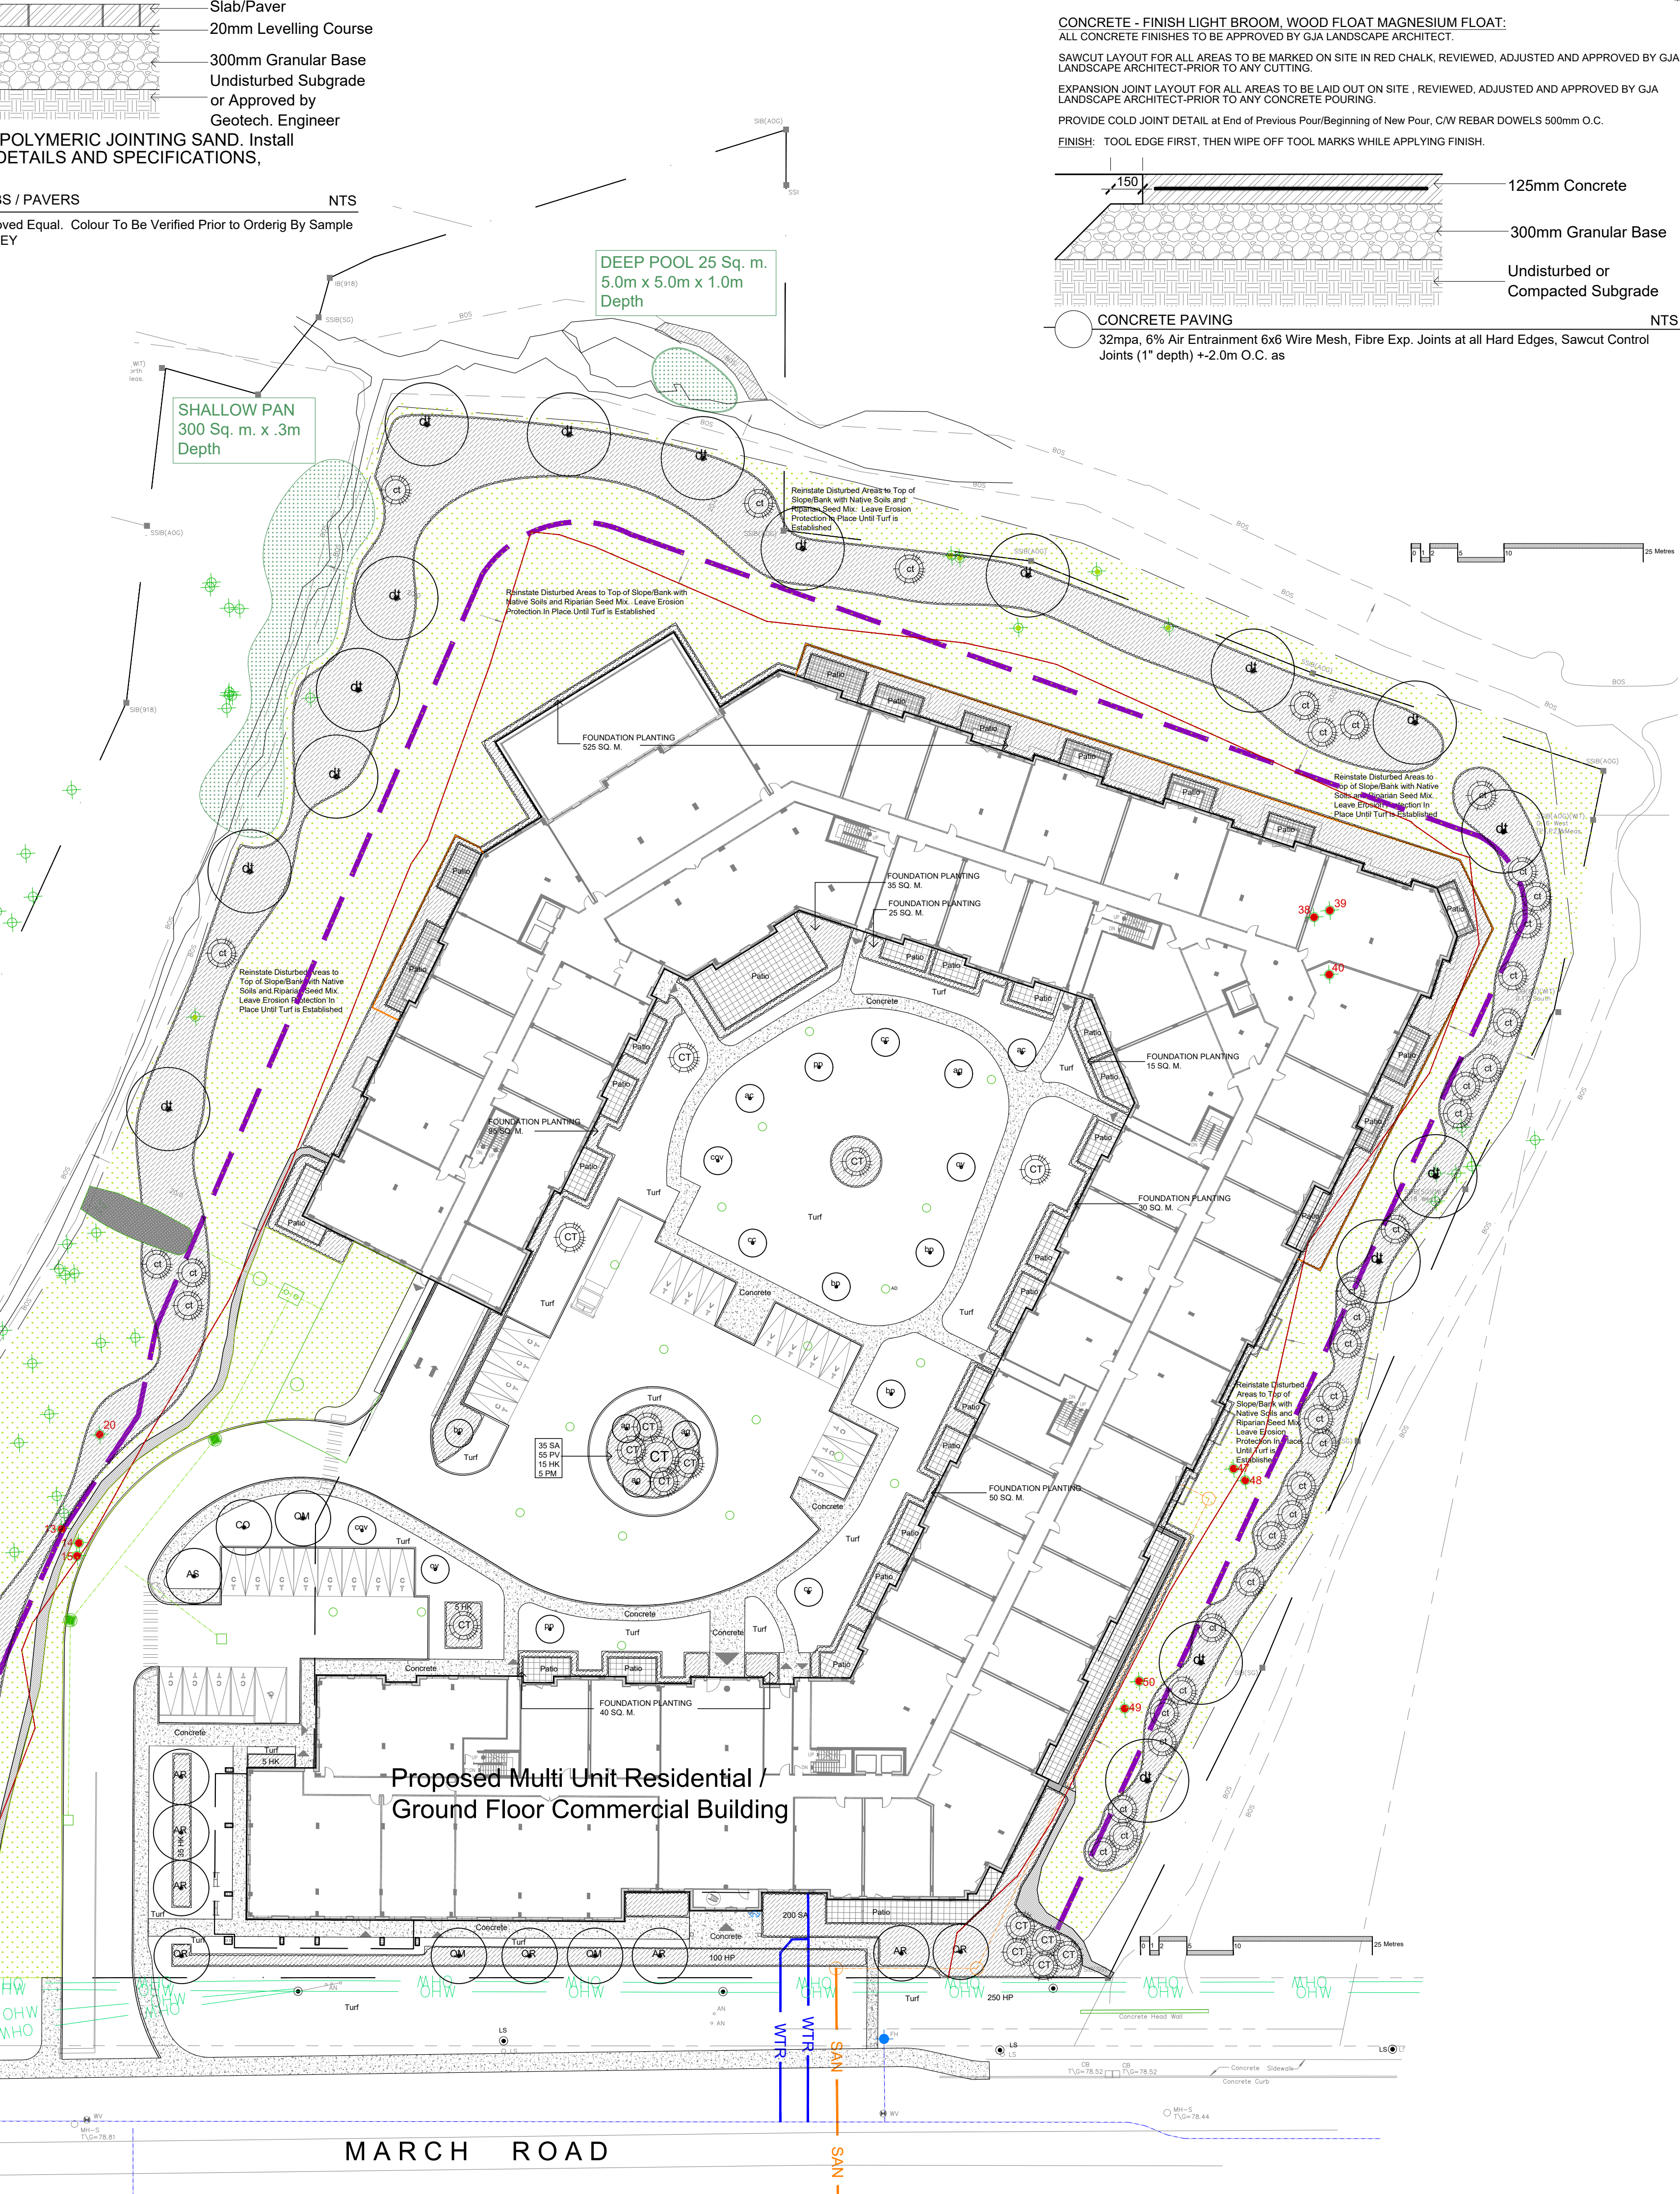

SHRUBS 910 MARCH ROAD LEPINE CORP

Code	Qty.	Botanical Name	Common Name	Size	Condition	NATIVE
HK	60	Hypericum kalmianum	Kalm St. John's Wort	30cm	Pot	YES
HP	100	Hypericum prolificum	Shrubby St. John's Wort	40cm	Pot	YES
SA	235	Spiraea alba	Meadowsweet	60cm	Pot	YES
PM	5	Pinus mugo var. pumilio	Mugho Pine	30cm spr	Pot	Pot
PV	55	Panicum virgatum	Switch Grass	9cm Pot	Pot	YES

CONCRETE - FINISH LIGHT BROOM, WOOD FLOAT MAGNESIUM FLOAT:
ALL CONCRETE FINISHES TO BE APPROVED BY GJA LANDSCAPE ARCHITECT.

SAWCUT LAYOUT FOR ALL AREAS TO BE MARKED ON SITE IN RED CHALK, REVIEWED, ADJUSTED AND APPROVED BY GJA LANDSCAPE ARCHITECT PRIOR TO ANY CUTTING.

EXPANSION JOINT LAYOUT FOR ALL AREAS TO BE LAID OUT ON SITE, REVIEWED, ADJUSTED AND APPROVED BY GJA LANDSCAPE ARCHITECT PRIOR TO ANY CONCRETE POURING.

PROVIDE COLD JOINT DETAIL at End of Previous Pour/Beginning of New Pour, C/W REBAR DOWELS 500mm O.C.

FINISH: TOOL EDGE FIRST, THEN WIPE OFF TOOL MARKS WHILE APPLYING FINISH.

REFER TO TCR by STANTEC

- Existing Tree to Remain
- Existing Tree to Remove
- Protection