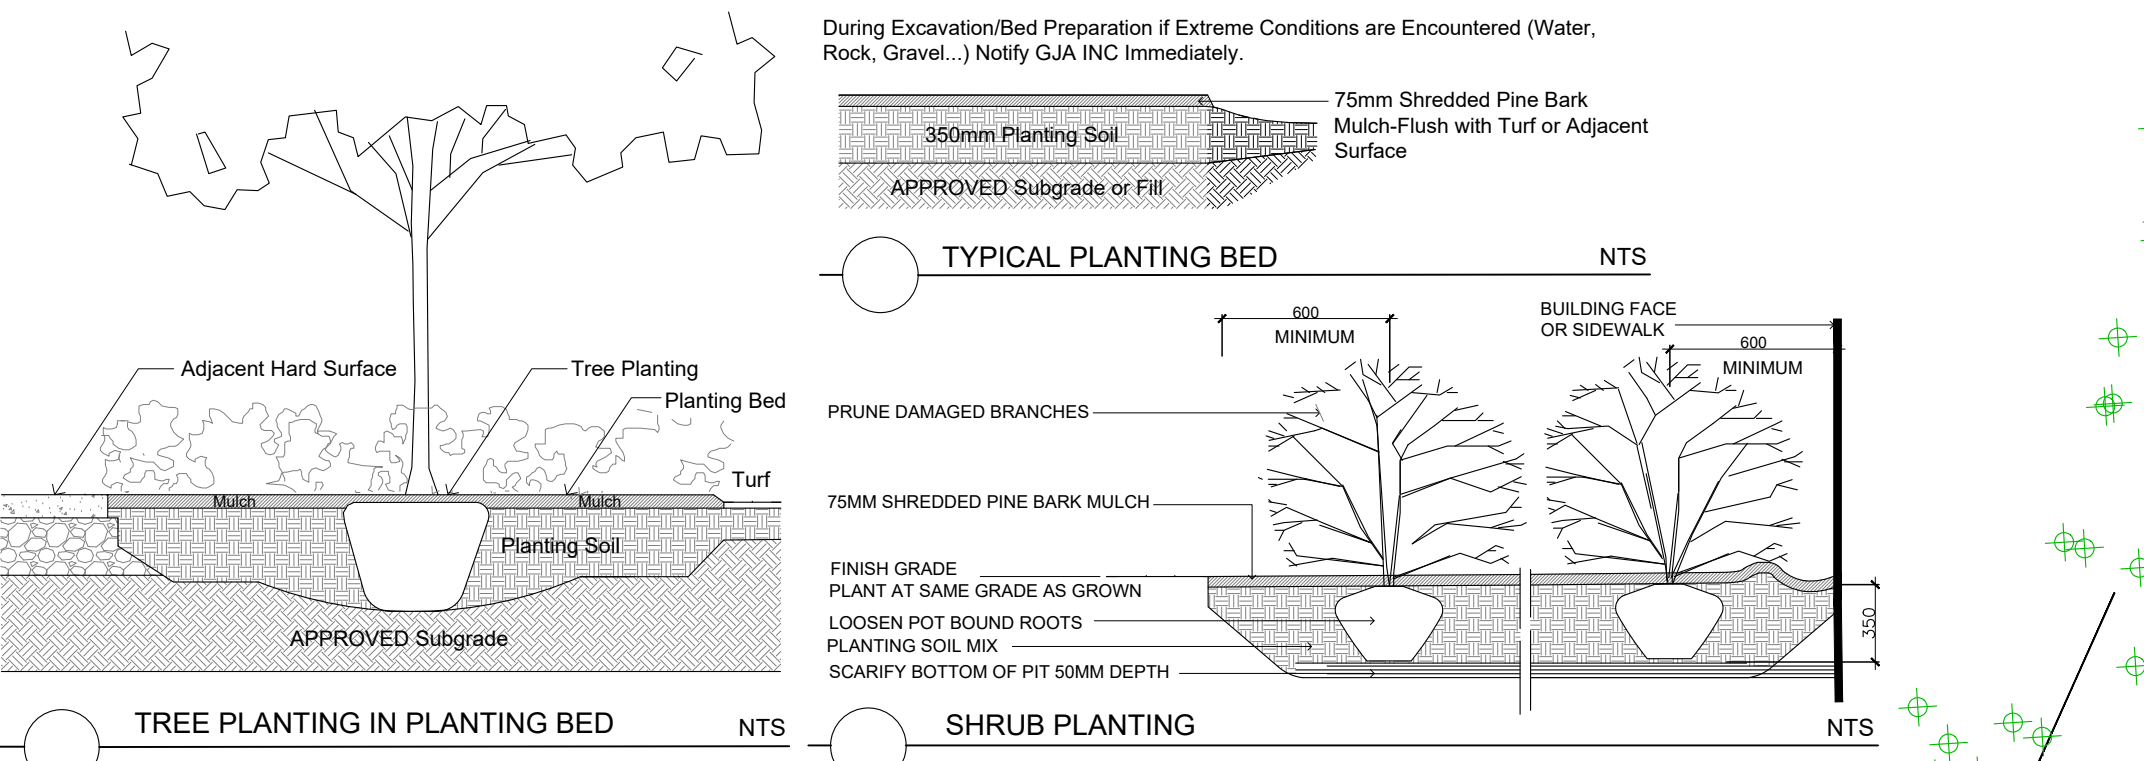

**PERIMETER PLANTING - 910 MARCH ROAD LEPINE CORP GJA INC.**

QUANTITY TRIBUTARY 2/3	QUANTITY TRIBUTARY 4	TOTAL	Botanical Name	Common Name	Size	Condition
1	0	1	Acer pensylvanicum	Striped Maple	40mm cal	Spring Ball
2	1	3	Acer rubrum	Red Maple	40mm cal	Spring Ball
1	1	2	Betula papyrifera	Paper Birch	40mm cal	Spring Ball
1	0	1	Carpinus caroliniana	Hornbeam Bluebeech	40mm cal	Spring Ball
1	0	1	Carya ovata	Shagbark Hickory	40mm cal	Spring Ball
1	0	1	Celtis occidentalis	Common Hackberry	40mm cal	Spring Ball
1	0	1	Ostrya virginiana	Hophornbeam Ironwood	40mm cal	Spring Ball
0	0	0	Pinus pensylvanica	Pin Cherry	40mm cal	Spring Ball
1	0	1	Prunus serotina	Black Cherry	40mm cal	Spring Ball
1	0	1	Quercus bicolor	Swamp White Oak	40mm cal	Spring Ball
1	1	2	Quercus macrocarpa	Bur Oak	40mm cal	Spring Ball
1	1	2	Quercus rubra	Red Oak	40mm cal	Spring Ball
<b>15</b>	<b>5</b>	<b>20</b>				
3	5	8	Abies balsamea	Balsam Fir	1.0m Ht.	POT
0	4	4	Juniperus virginiana	Eastern Red Cedar	1.0m Ht.	POT
3	5	8	Larix laricina	Eastern Larch / Tamarack	1.0m Ht.	POT
3	3	6	Picea glauca	White Spruce	1.0m Ht.	POT
3	5	8	Pinus strobus	White Pine	1.0m Ht.	POT
3	5	8	Thuja canadensis	Canadian Hemlock	1.0m Ht.	POT
<b>15</b>	<b>27</b>	<b>42</b>				

**CONCRETE - FINISH LIGHT BROOM, WOOD FLOAT MAGNESIUM FLOAT:**  
ALL CONCRETE FINISHES TO BE APPROVED BY GJA LANDSCAPE ARCHITECT.

**SAWCUT LAYOUT FOR ALL AREAS TO BE MARKED ON SITE IN RED CHALK, REVIEWED, ADJUSTED AND APPROVED BY GJA LANDSCAPE ARCHITECT PRIOR TO ANY CUTTING.**