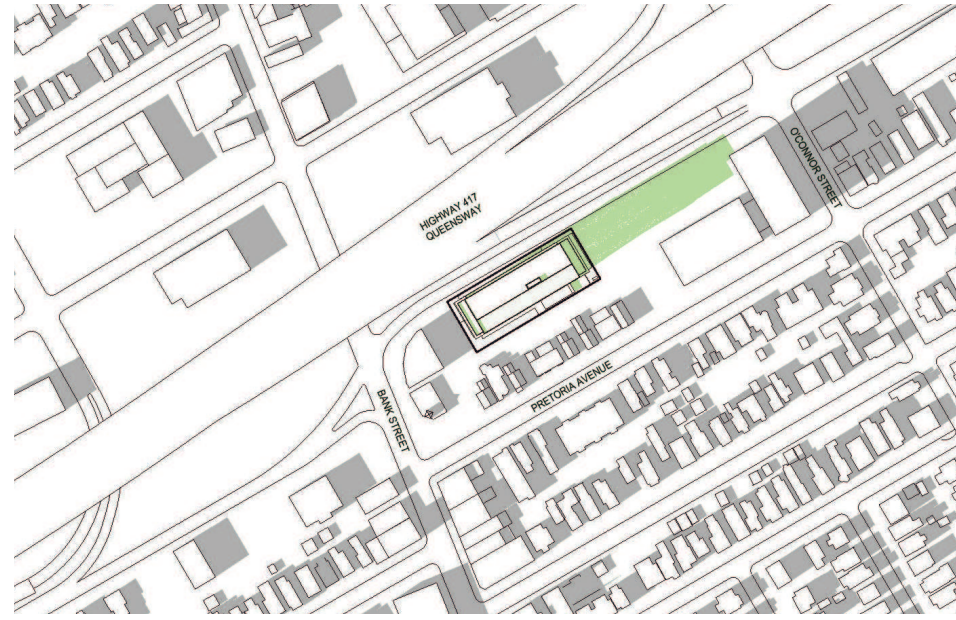

Ottawa, Ontario
Project No. 19048
11 September 2020

Shadow Study

Shadows from Proposed Development

March 21 - 15:18

March 21 - 16:18

March 21 - 17:18

March 21 - 18:18

Quadrangle