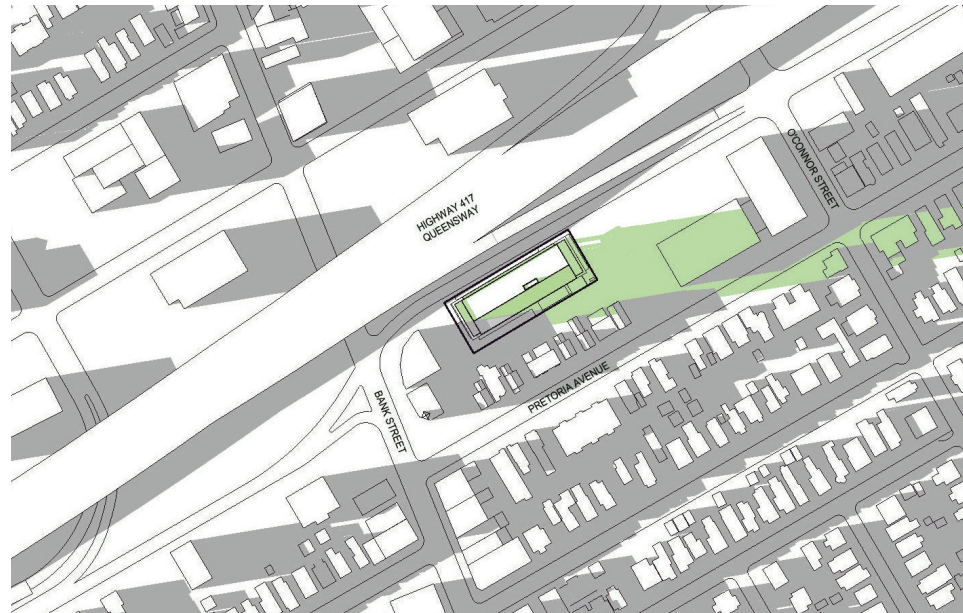

Ottawa, Ontario
Project No. 19048
11 September 2020

Shadow Study

Shadows from Proposed Development

March 21 - 15:18

March 21 - 16:18

March 21 - 17:18

March 21 - 18:18

Quadrangle