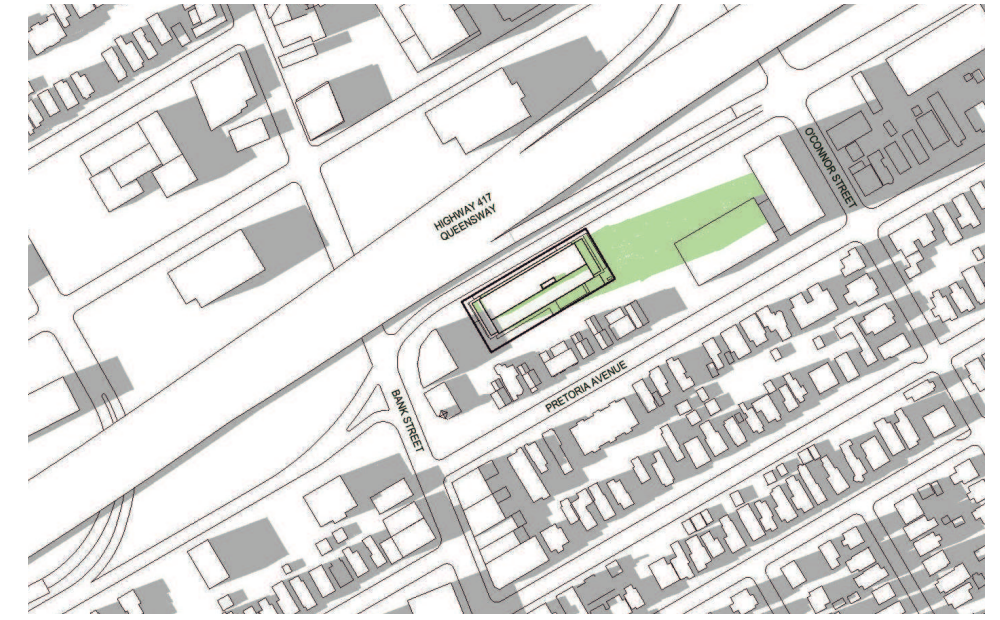

Ottawa, Ontario
Project No. 19048
11 September 2020

Shadow Study

Shadows from Proposed Development

March 21 - 15:18

March 21 - 16:18

March 21 - 17:18

March 21 - 18:18

Quadrangle