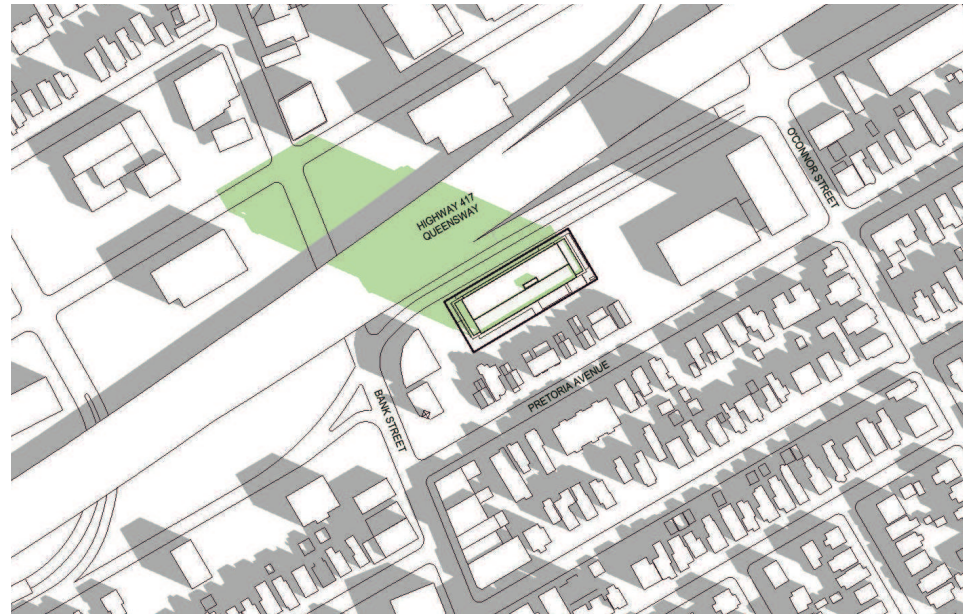

178-200 Isabella Street

Ottawa, Ontario

Sun/Shadow Impact Study
September 11, 2020

t 416 598 1240
www.quadrangle.ca

Quadrangle Architects Limited
901 King Street West, Suite 701
Toronto, ON M5V 3H5

March 21 - 9:18