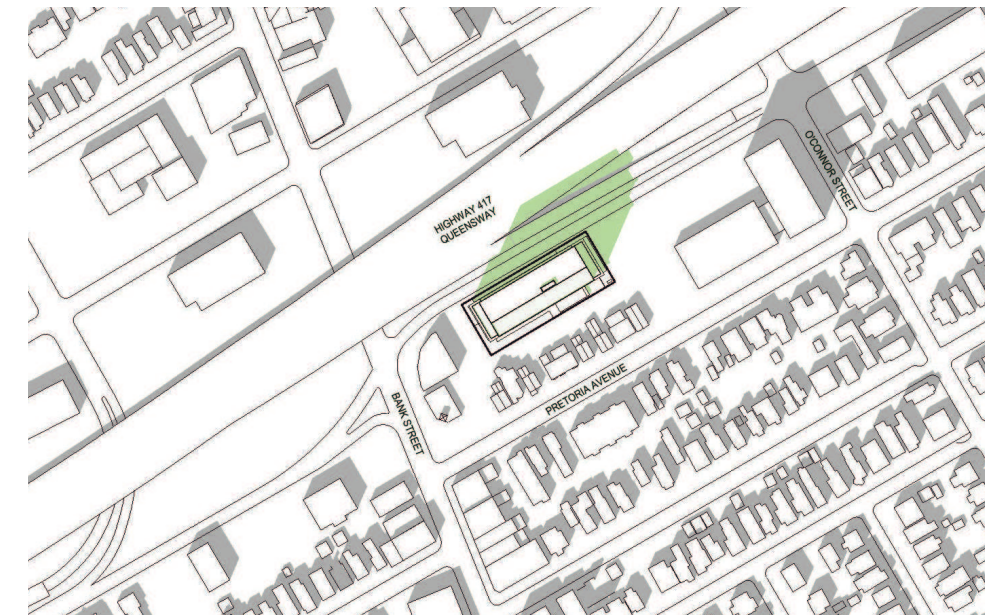

178-200 Isabella Street

Ottawa, Ontario

Sun/Shadow Impact Study
September 11, 2020

t 416 598 1240
www.quadrangle.ca

Quadrangle Architects Limited
901 King Street West, Suite 701
Toronto, ON M5V 3H5

March 21 - 9:18

March 21 - 10:18

March 21 - 11:18

March 21 - 12:18

March 21 - 13:18

March 21 - 14:18

Quadrangle

Quadrangle Architects Limited
901 King Street West, Suite 701
Toronto, ON M5V 3H5

178-200 Isabella Street

Ottawa, Ontario
Project No. 19048
11 September 2020

Shadow Study

Shadows from Proposed Development

March 21 - 15:18

March 21 - 16:18

March 21 - 17:18

March 21 - 18:18

Quadrangle