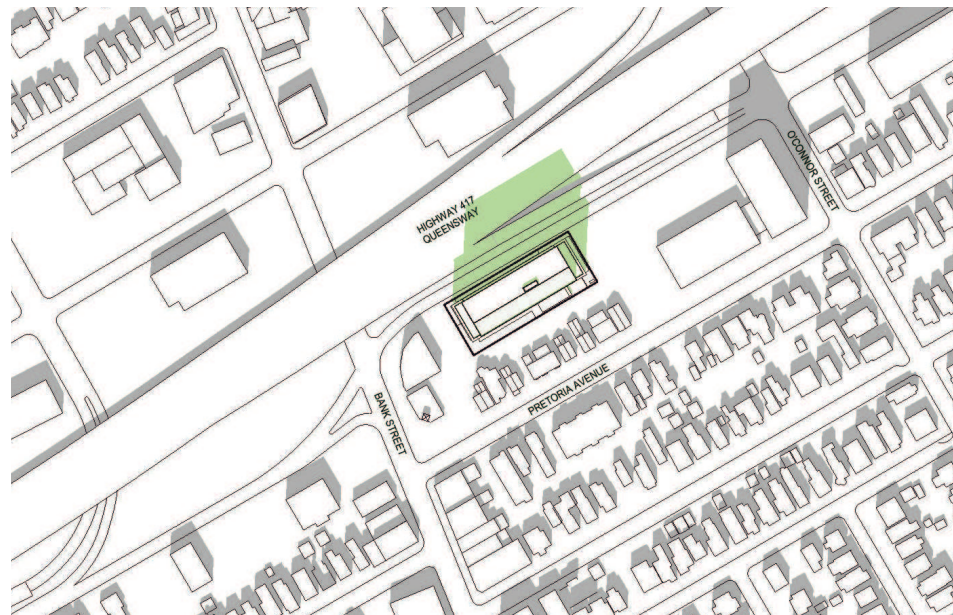

178-200 Isabella Street

Ottawa, Ontario

Sun/Shadow Impact Study
September 11, 2020

t 416 598 1240
www.quadrangle.ca

Quadrangle Architects Limited
901 King Street West, Suite 701
Toronto, ON M5V 3H5

March 21 - 9:18

March 21 - 10:18

March 21 - 11:18

March 21 - 12:18

March 21 - 13:18

March 21 - 14:18

Quadrangle

Quadrangle Architects Limited
901 King Street West, Suite 701
Toronto, ON M5V 3H5

178-200 Isabella Street