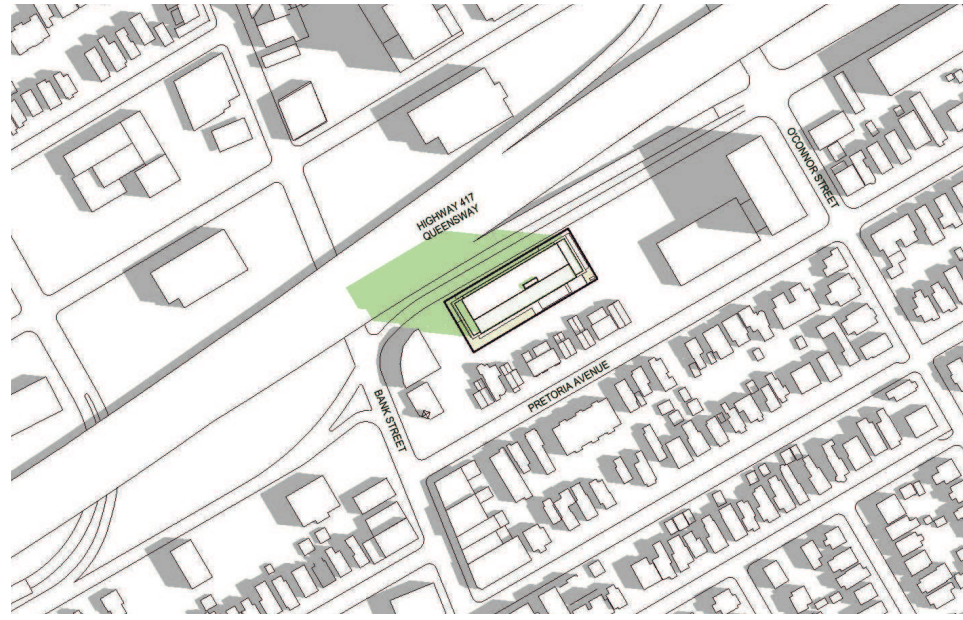

Quadrangle Architects Limited
901 King Street West, Suite 701
Toronto, ON M5V 3H5

178-200 Isabella Street

Ottawa, Ontario
Project No. 19048
11 September 2020

Shadow Study

Shadows from Proposed Development