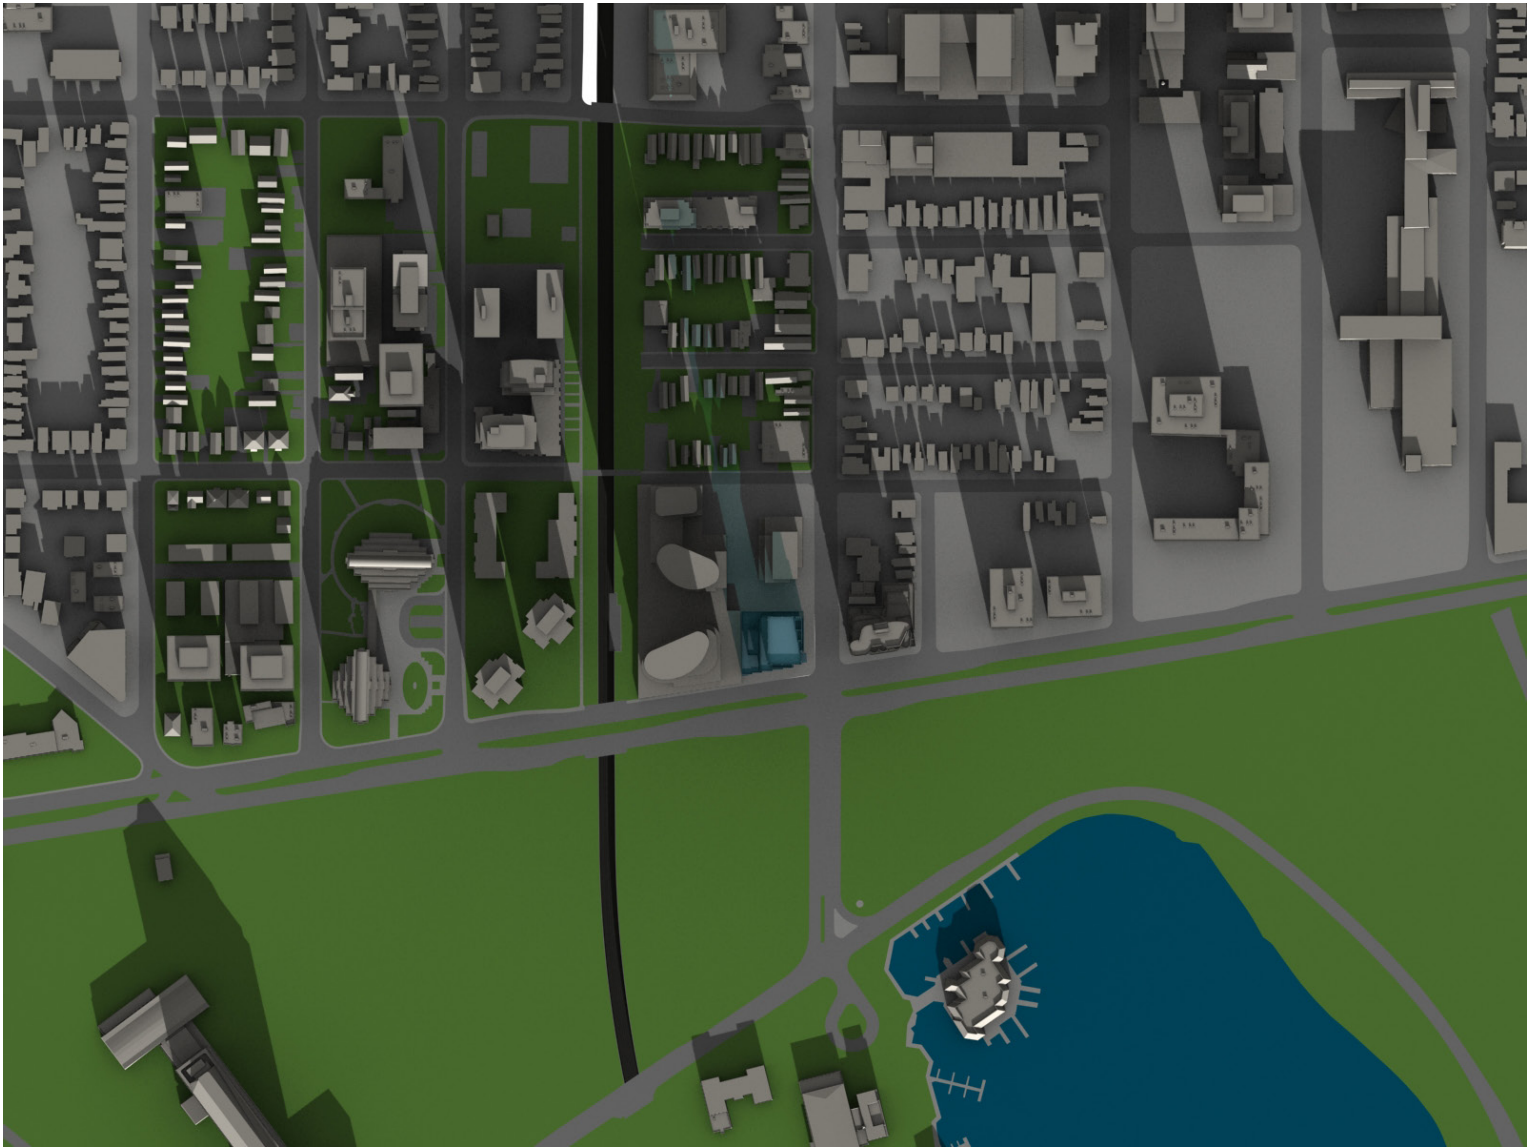

Shadow Impact Analysis  
ICON II  
829 Carling Avenue, Ottawa  
*April 14, 2021*

**HARIRI PONTARINI ARCHITECTS**

SEPTEMBER 21 18:00 EDT

Shadow Impact Analysis  
ICON II  
829 Carling Avenue, Ottawa  
*April 14, 2021*

**HARIRI PONTARINI ARCHITECTS**

DECEMBER 21 9:00 EST

DECEMBER 21 10:00 EST

Shadow Impact Analysis  
ICON II  
829 Carling Avenue, Ottawa  
*April 14, 2021*

**HARIRI PONTARINI ARCHITECTS**

DECEMBER 21 11:00 EST