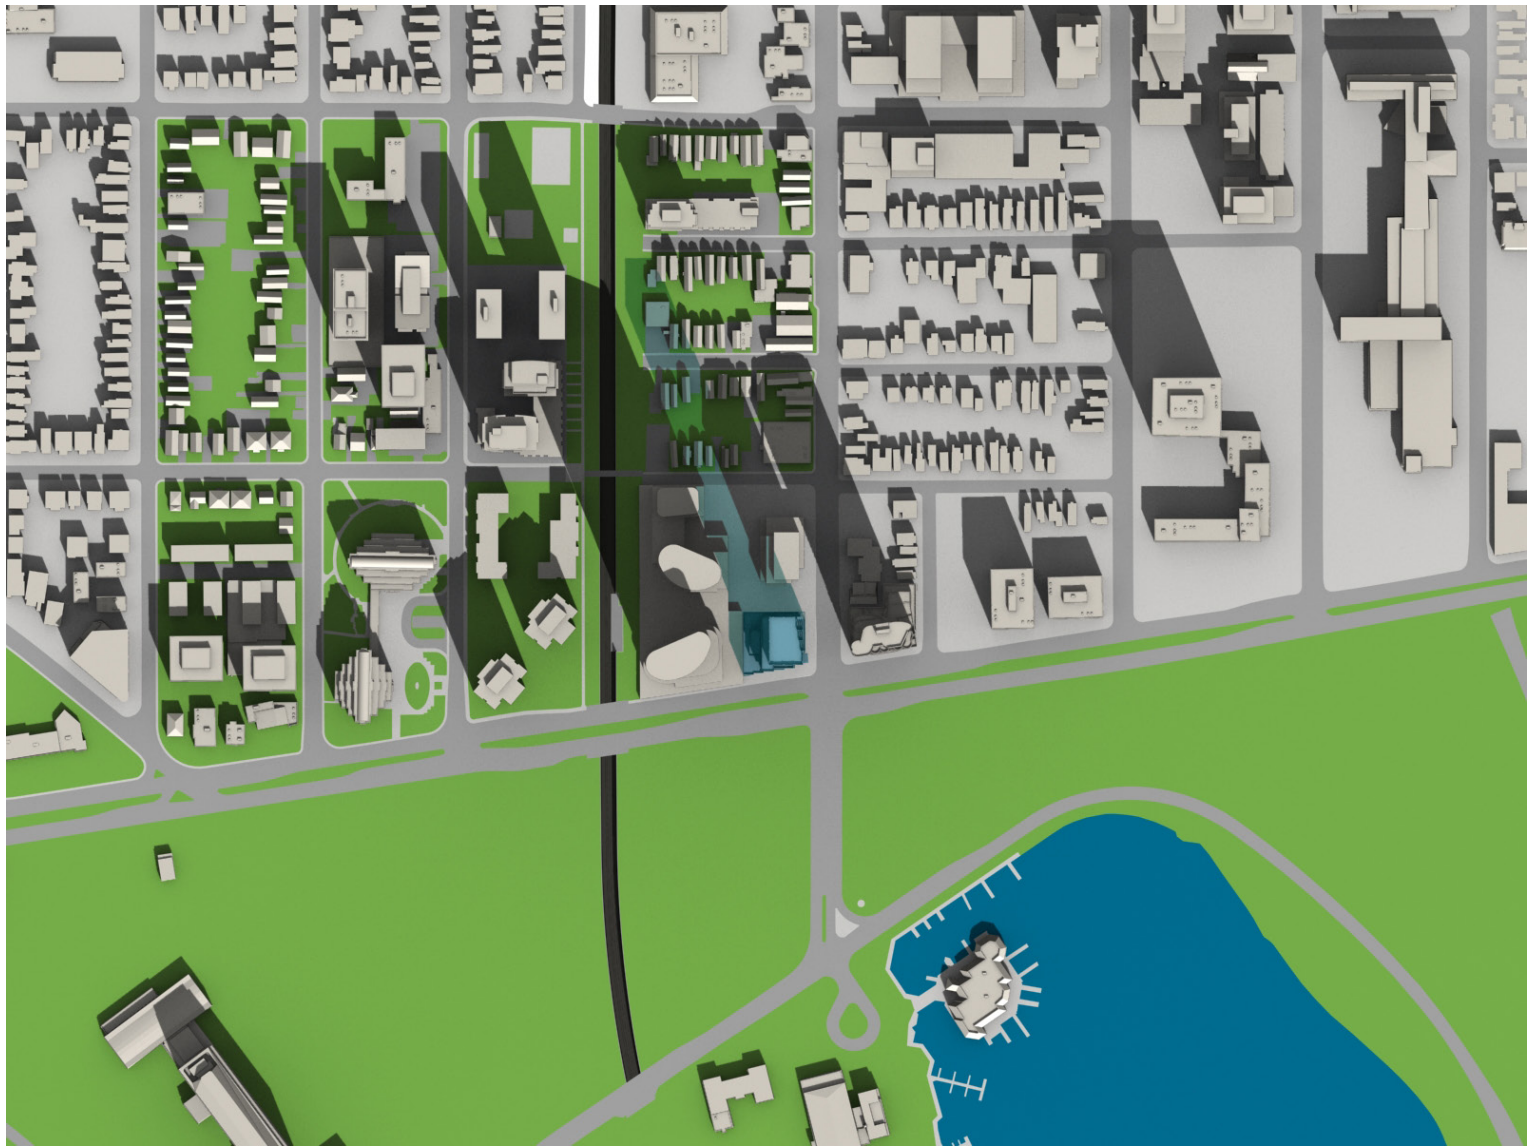

**HARIRI PONTARINI ARCHITECTS**

SEPTEMBER 21 8:00 EDT

SEPTEMBER 21 9:00 EDT

Shadow Impact Analysis  
ICON II  
829 Carling Avenue, Ottawa  
April 14, 2021

HARIRI PONTARINI ARCHITECTS

SEPTEMBER 21 10:00 EDT