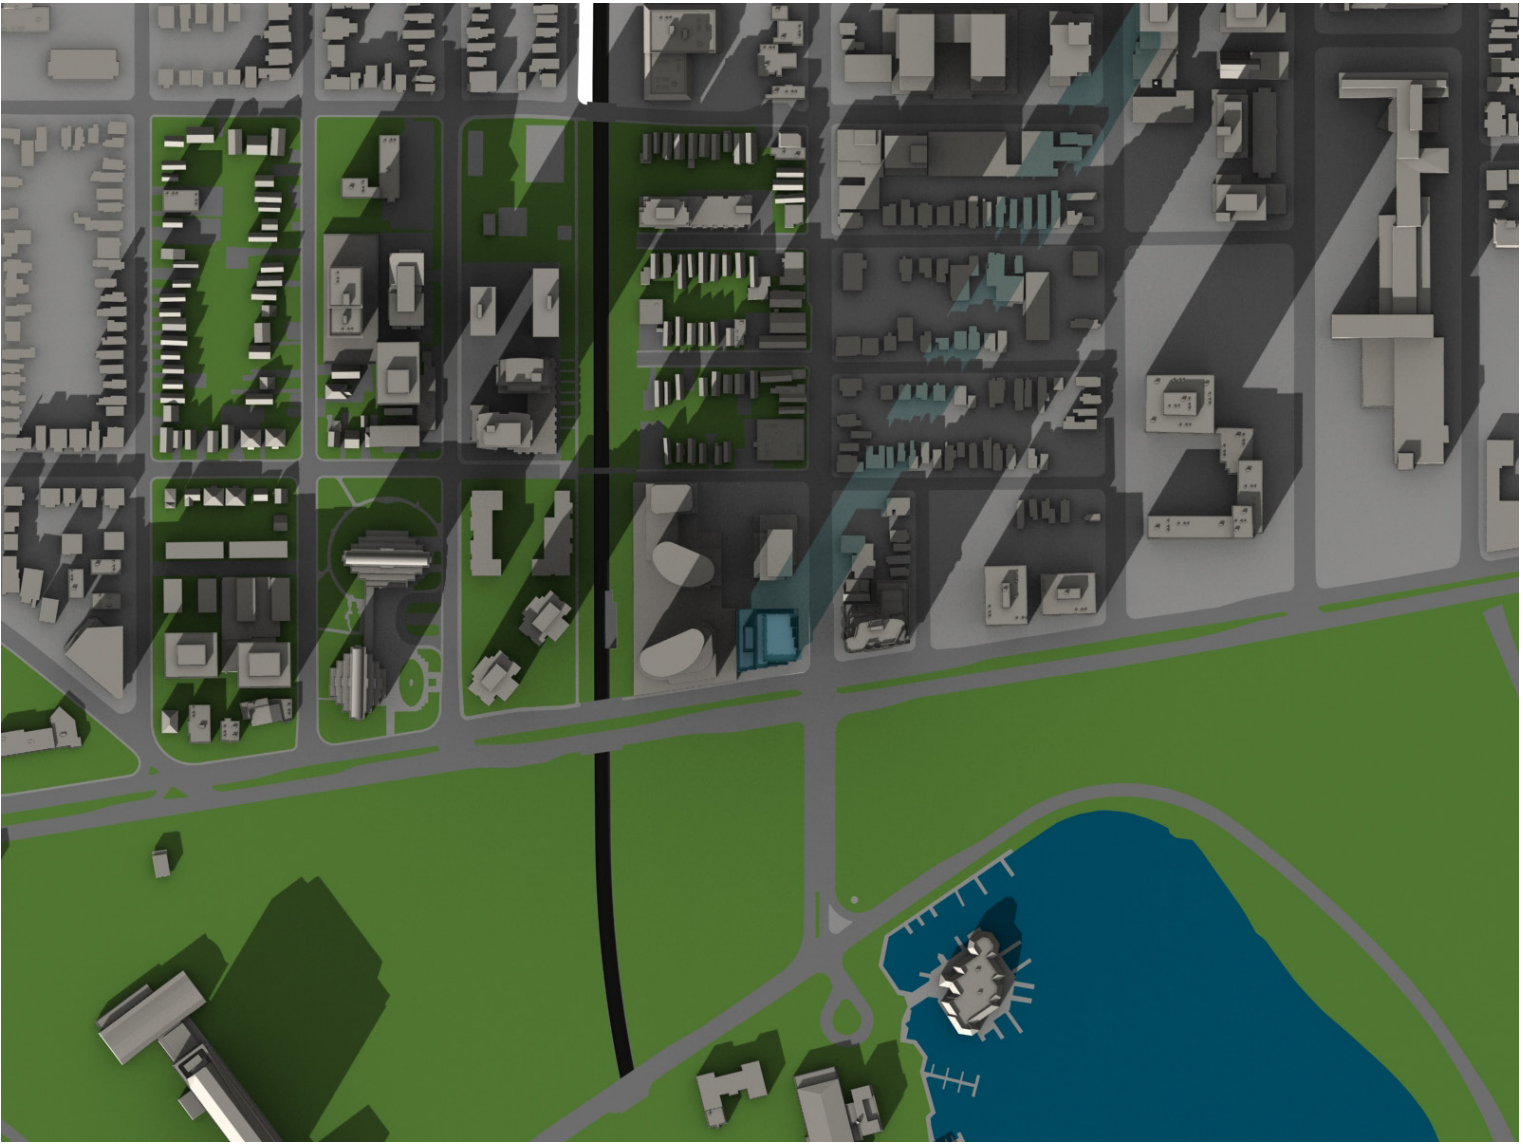

**HARIRI PONTARINI ARCHITECTS**

DECEMBER 21 9:00 EST

DECEMBER 21 10:00 EST

Shadow Impact Analysis  
ICON II  
829 Carling Avenue, Ottawa  
*April 14, 2021*

**HARIRI PONTARINI ARCHITECTS**

DECEMBER 21 11:00 EST

DECEMBER 21 12:00 EST

DECEMBER 21 13:00 EST

DECEMBER 21 14:00 EST

Shadow Impact Analysis  
ICON II  
829 Carling Avenue, Ottawa  
April 14, 2021

HARIRI PONTARINI ARCHITECTS

DECEMBER 21 15:00 EST

Shadow Impact Analysis  
ICON II  
829 Carling Avenue, Ottawa  
*April 14, 2021*