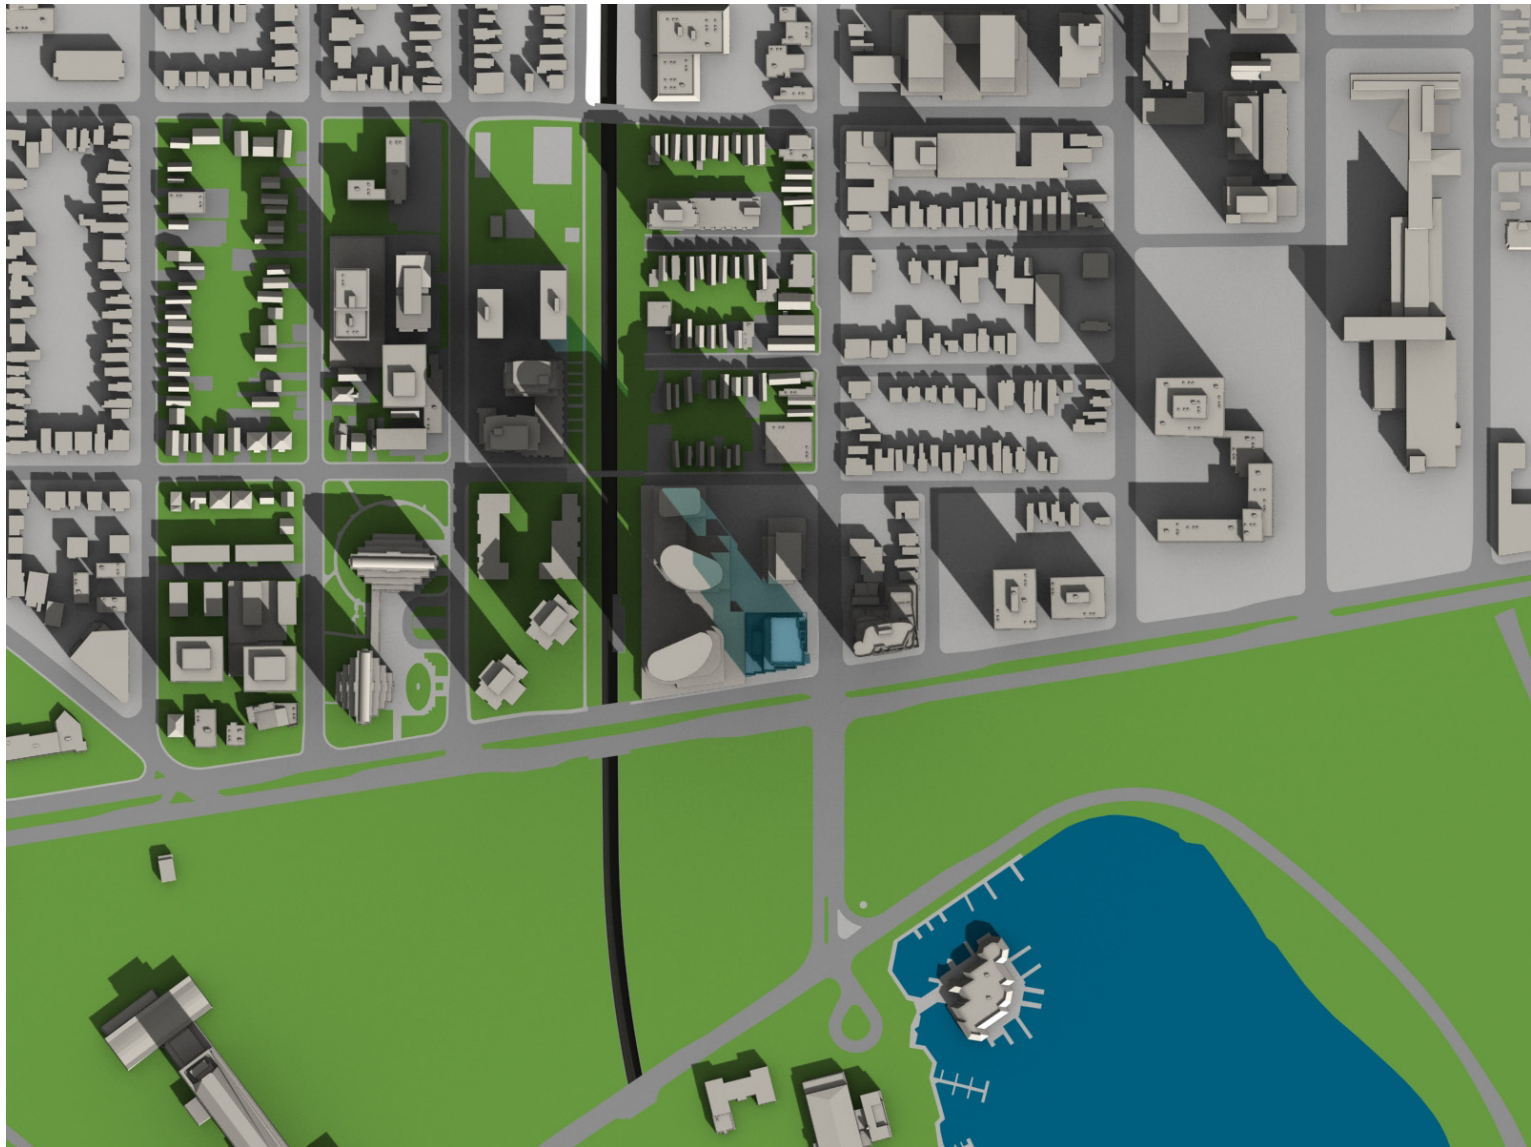

**HARIRI PONTARINI ARCHITECTS**

SEPTEMBER 21 8:00 EDT

SEPTEMBER 21 9:00 EDT

Shadow Impact Analysis  
ICON II  
829 Carling Avenue, Ottawa  
April 14, 2021

HARIRI PONTARINI ARCHITECTS

SEPTEMBER 21 10:00 EDT