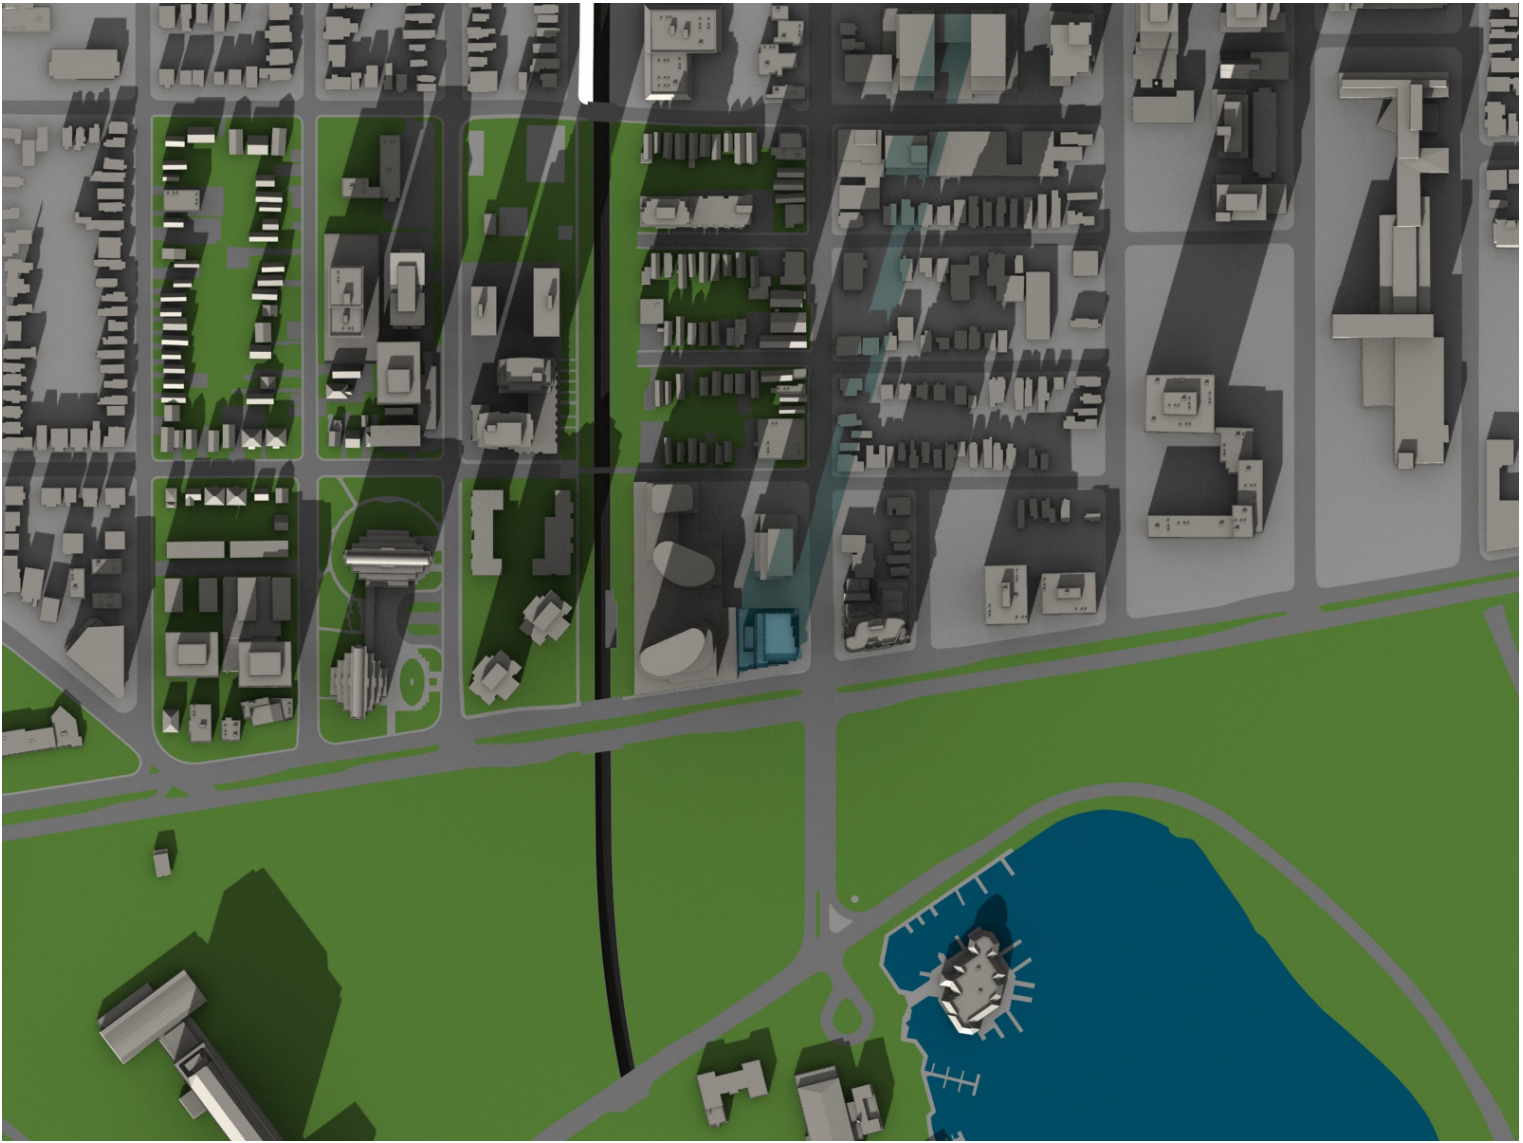

**HARIRI PONTARINI ARCHITECTS**

DECEMBER 21 9:00 EST

DECEMBER 21 10:00 EST

Shadow Impact Analysis  
ICON II  
829 Carling Avenue, Ottawa  
*April 14, 2021*

**HARIRI PONTARINI ARCHITECTS**

DECEMBER 21 11:00 EST

DECEMBER 21 12:00 EST

DECEMBER 21 13:00 EST

DECEMBER 21 14:00 EST

Shadow Impact Analysis  
ICON II  
829 Carling Avenue, Ottawa  
April 14, 2021

HARIRI PONTARINI ARCHITECTS

DECEMBER 21 15:00 EST

Shadow Impact Analysis  
ICON II  
829 Carling Avenue, Ottawa  
*April 14, 2021*