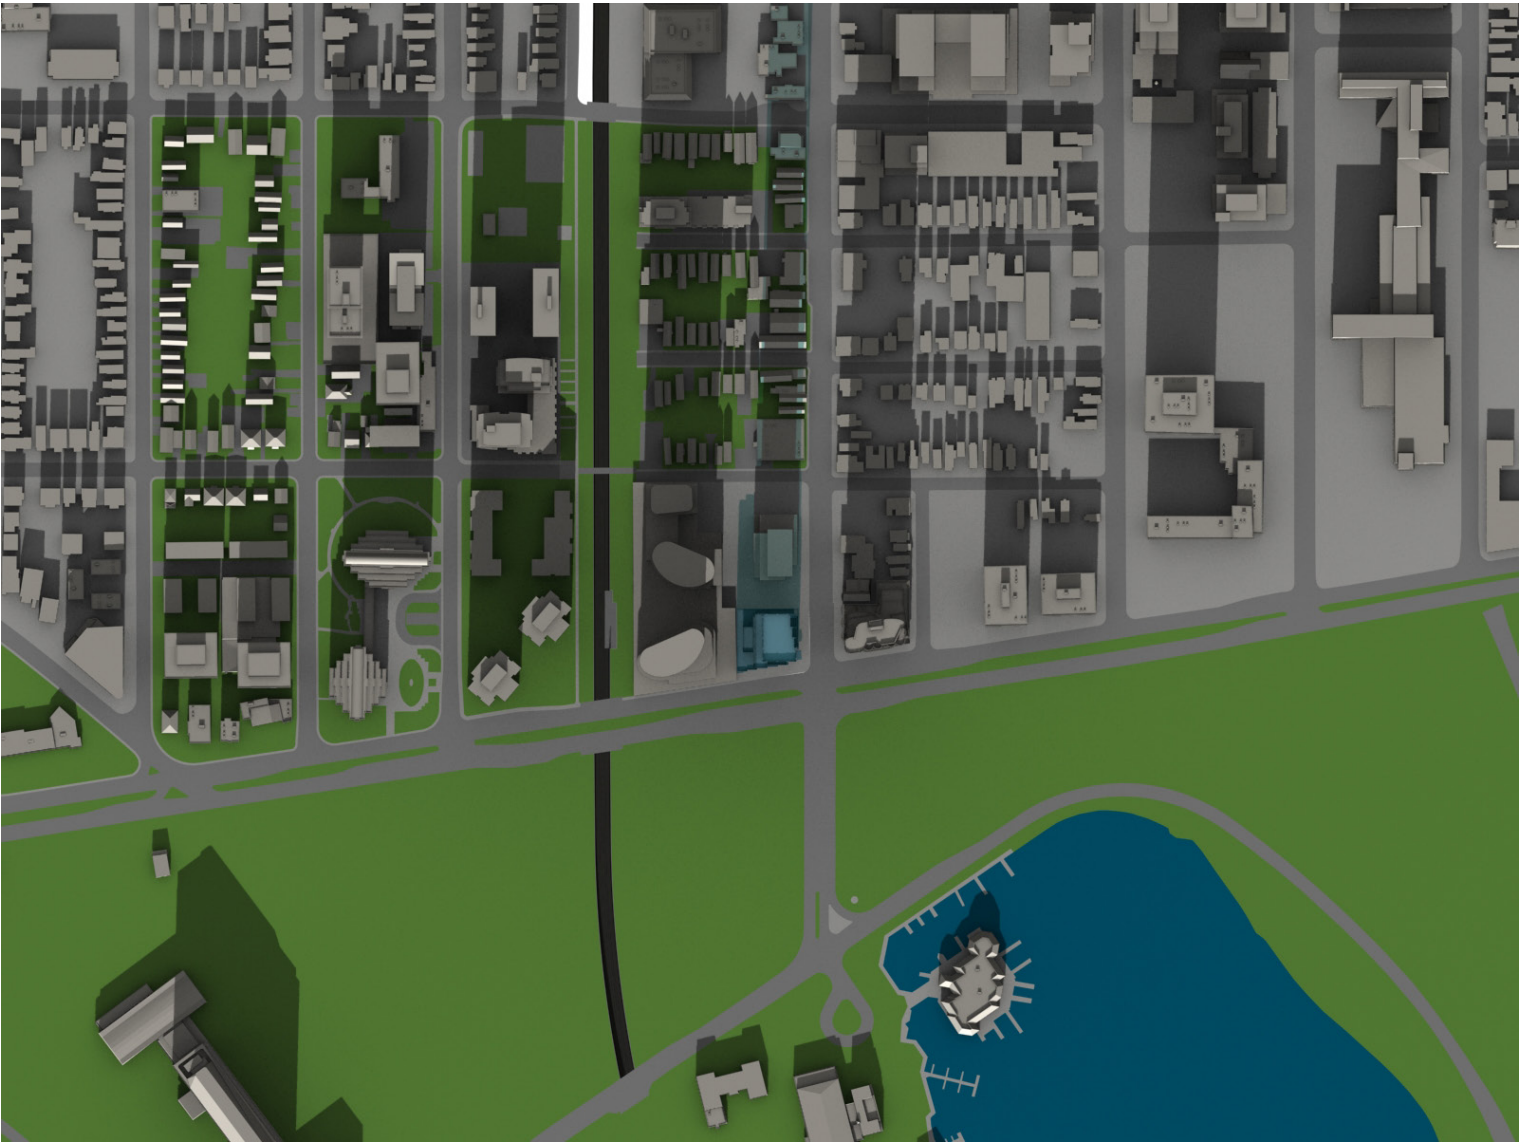

**HARIRI PONTARINI ARCHITECTS**

DECEMBER 21 9:00 EST

DECEMBER 21 10:00 EST

Shadow Impact Analysis  
ICON II  
829 Carling Avenue, Ottawa  
*April 14, 2021*

**HARIRI PONTARINI ARCHITECTS**

DECEMBER 21 11:00 EST

DECEMBER 21 12:00 EST

DECEMBER 21 13:00 EST

DECEMBER 21 14:00 EST

Shadow Impact Analysis  
ICON II  
829 Carling Avenue, Ottawa  
April 14, 2021

HARIRI PONTARINI ARCHITECTS

DECEMBER 21 15:00 EST

Shadow Impact Analysis  
ICON II  
829 Carling Avenue, Ottawa  
*April 14, 2021*