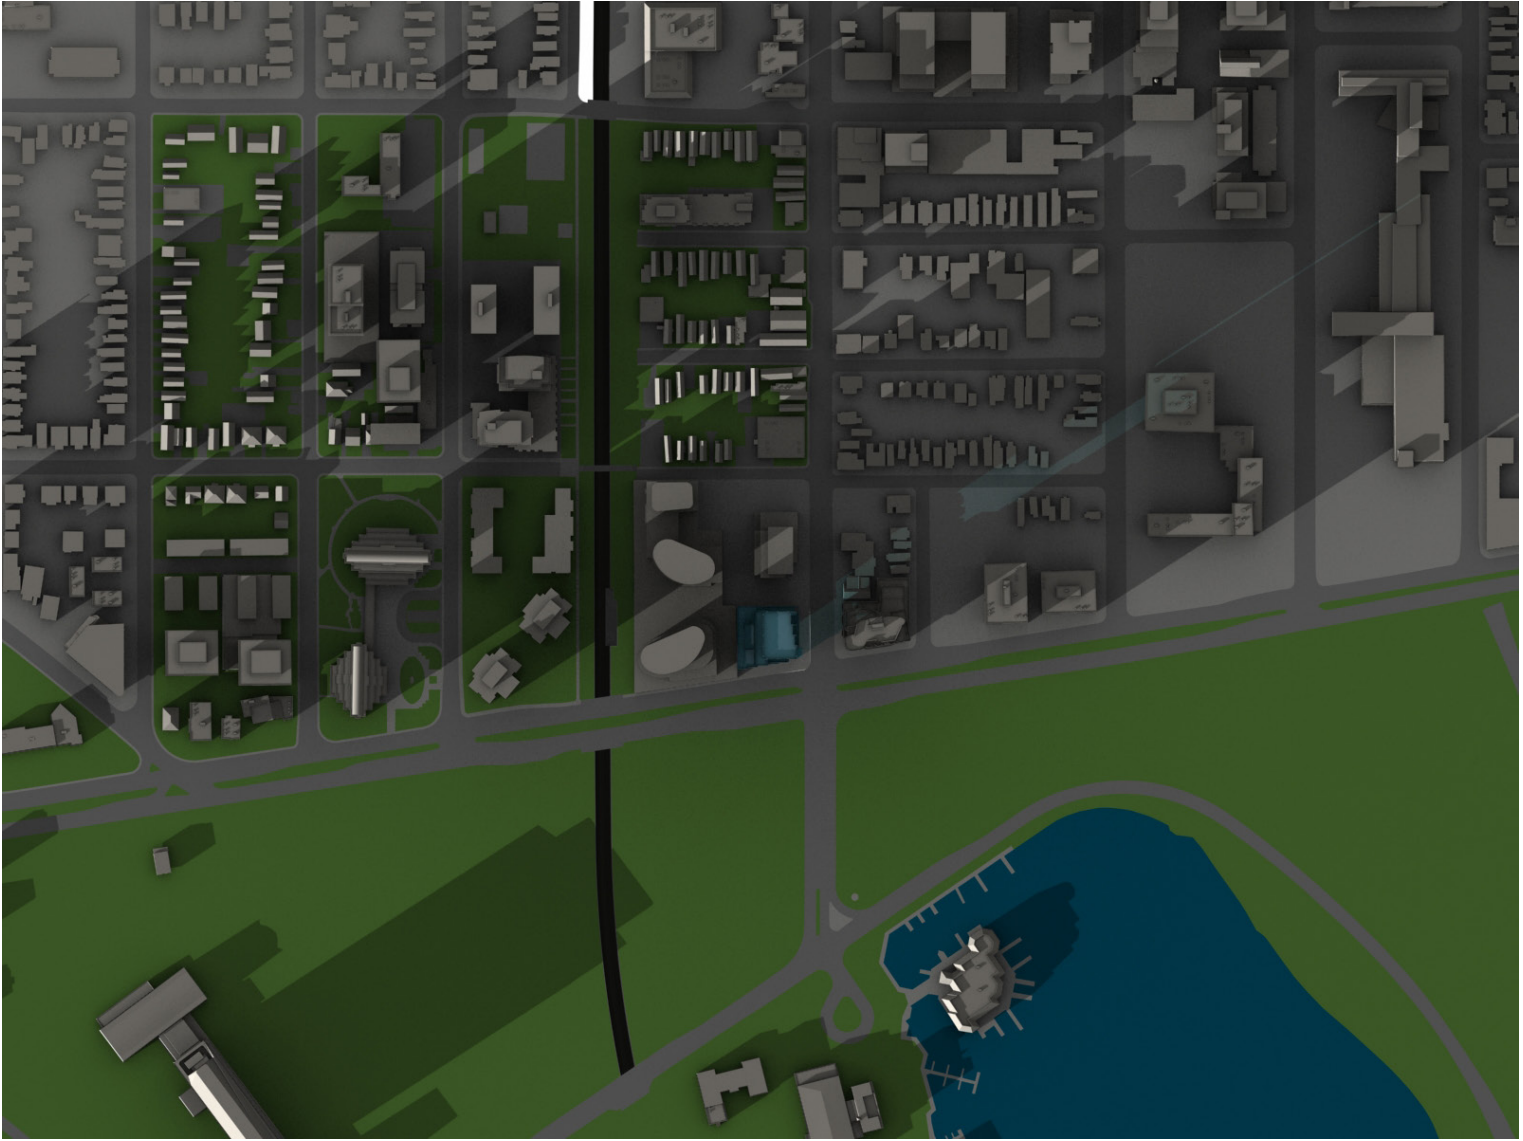

DECEMBER 21 12:00 EST

DECEMBER 21 13:00 EST

DECEMBER 21 14:00 EST

Shadow Impact Analysis  
ICON II  
829 Carling Avenue, Ottawa  
April 14, 2021

HARIRI PONTARINI ARCHITECTS

DECEMBER 21 15:00 EST

Shadow Impact Analysis  
ICON II  
829 Carling Avenue, Ottawa  
*April 14, 2021*