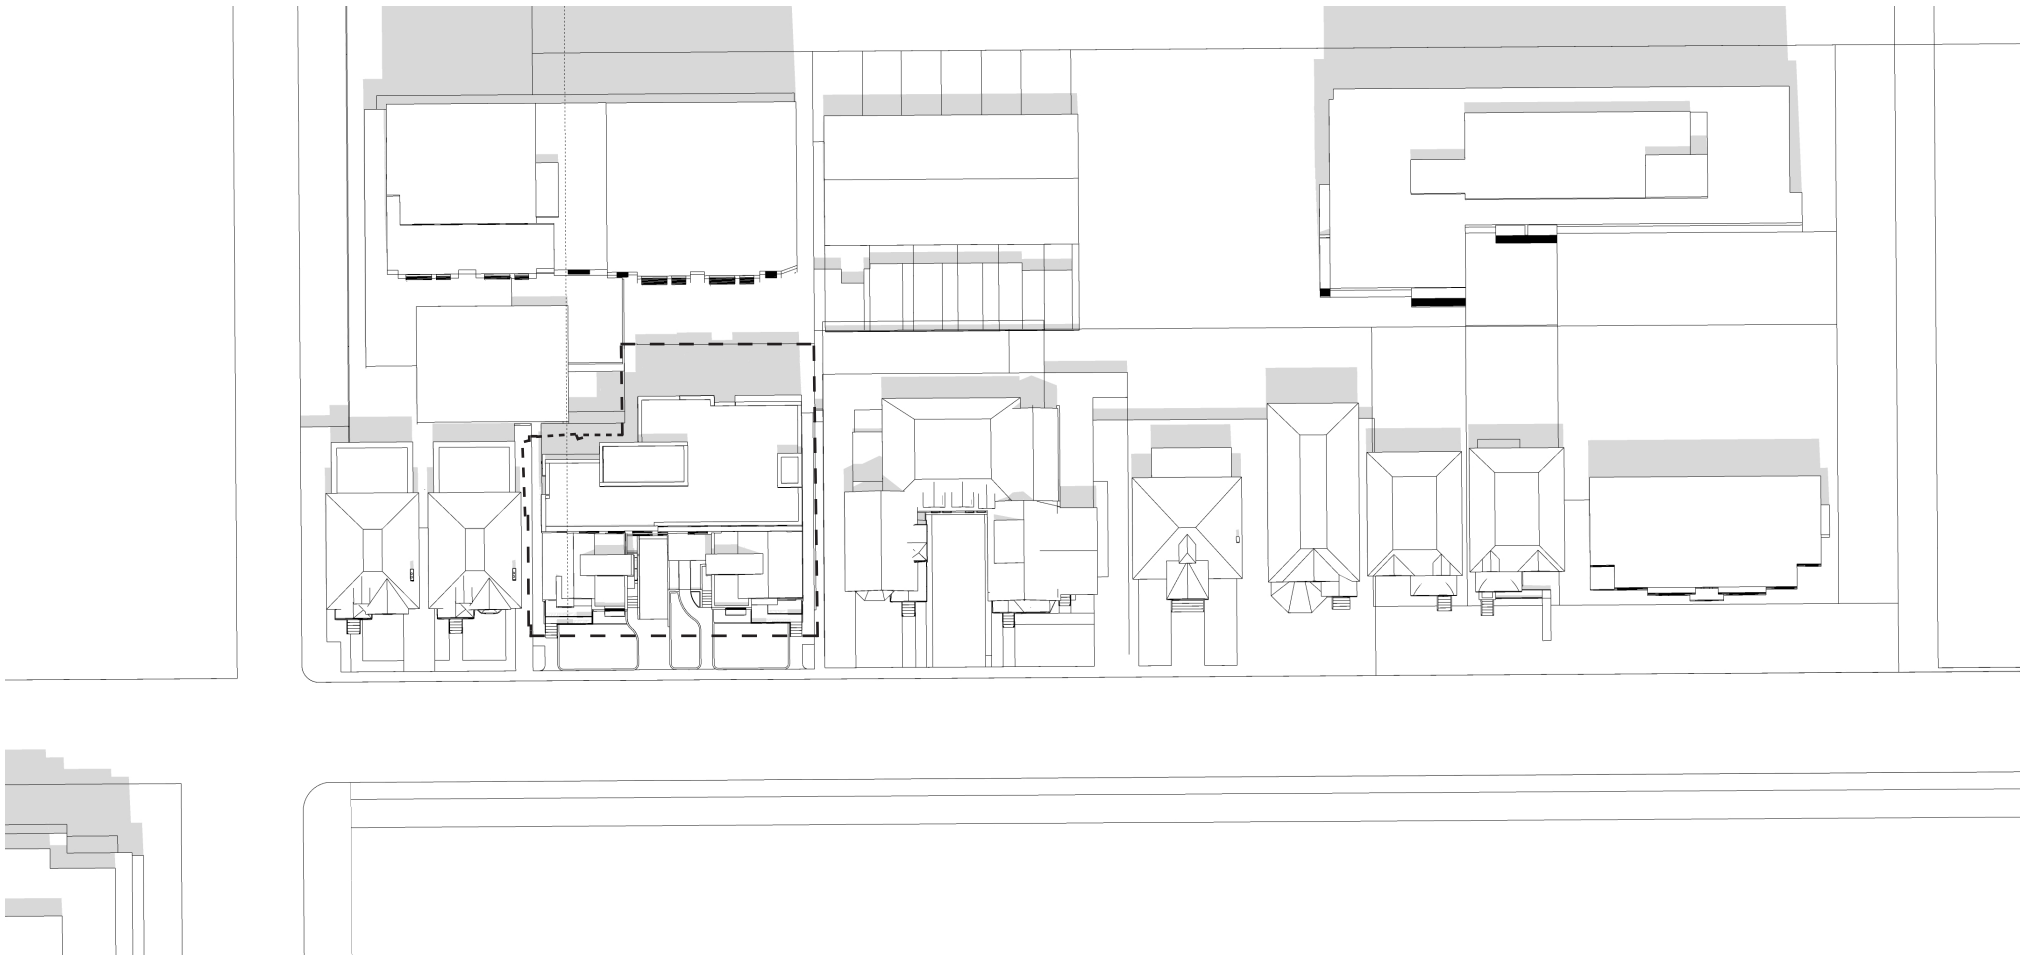

architecture

DECEMBER 2022

JUNE 21/ 9 AM

283 + 285 MCLEOD ST. SHADOW STUDY/ PROPOSED 10

COLIZZA BRUNI

architecture

DECEMBER 2022

JUNE 21/ 12 PM

283 + 285 MCLEOD ST. SHADOW STUDY/ PROPOSED 11

COLIZZA BRUNI

architecture

DECEMBER 2022

JUNE 21/ 3 PM

283 + 285 MCLEOD ST. SHADOW STUDY/ PROPOSED 12

COLIZZA BRUNI

architecture