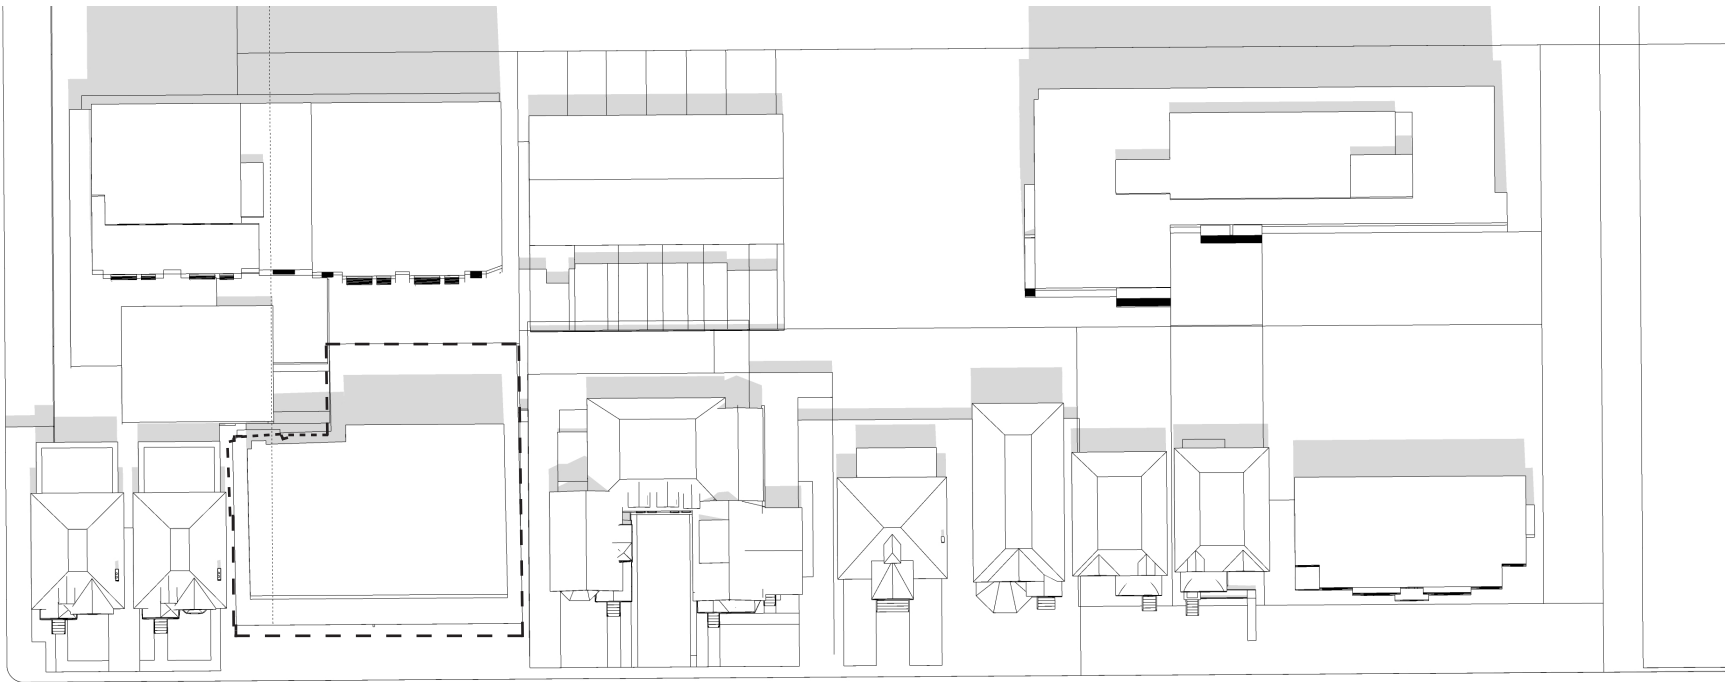

JUNE 21/ 9 AM

283 + 285 MCLEOD SHADOW STUDY / ZONING BY LAW 1

COLIZZA BRUNI

architecture

DECEMBER 2022

JUNE 21/ 12 PM

283 + 285 MCLEOD SHADOW STUDY / ZONING BY LAW 2

COLIZZA BRUNI
architecture

DECEMBER 2022

JUNE 21/ 3 PM

283 + 285 MCLEOD SHADOW STUDY / ZONING BY LAW 3

COLIZZA BRUNI
architecture

DECEMBER 2022

SEPTEMBER 21/ 9 AM

283 + 285 MCLEOD SHADOW STUDY / ZONING BY LAW 4

COLIZZA BRUNI