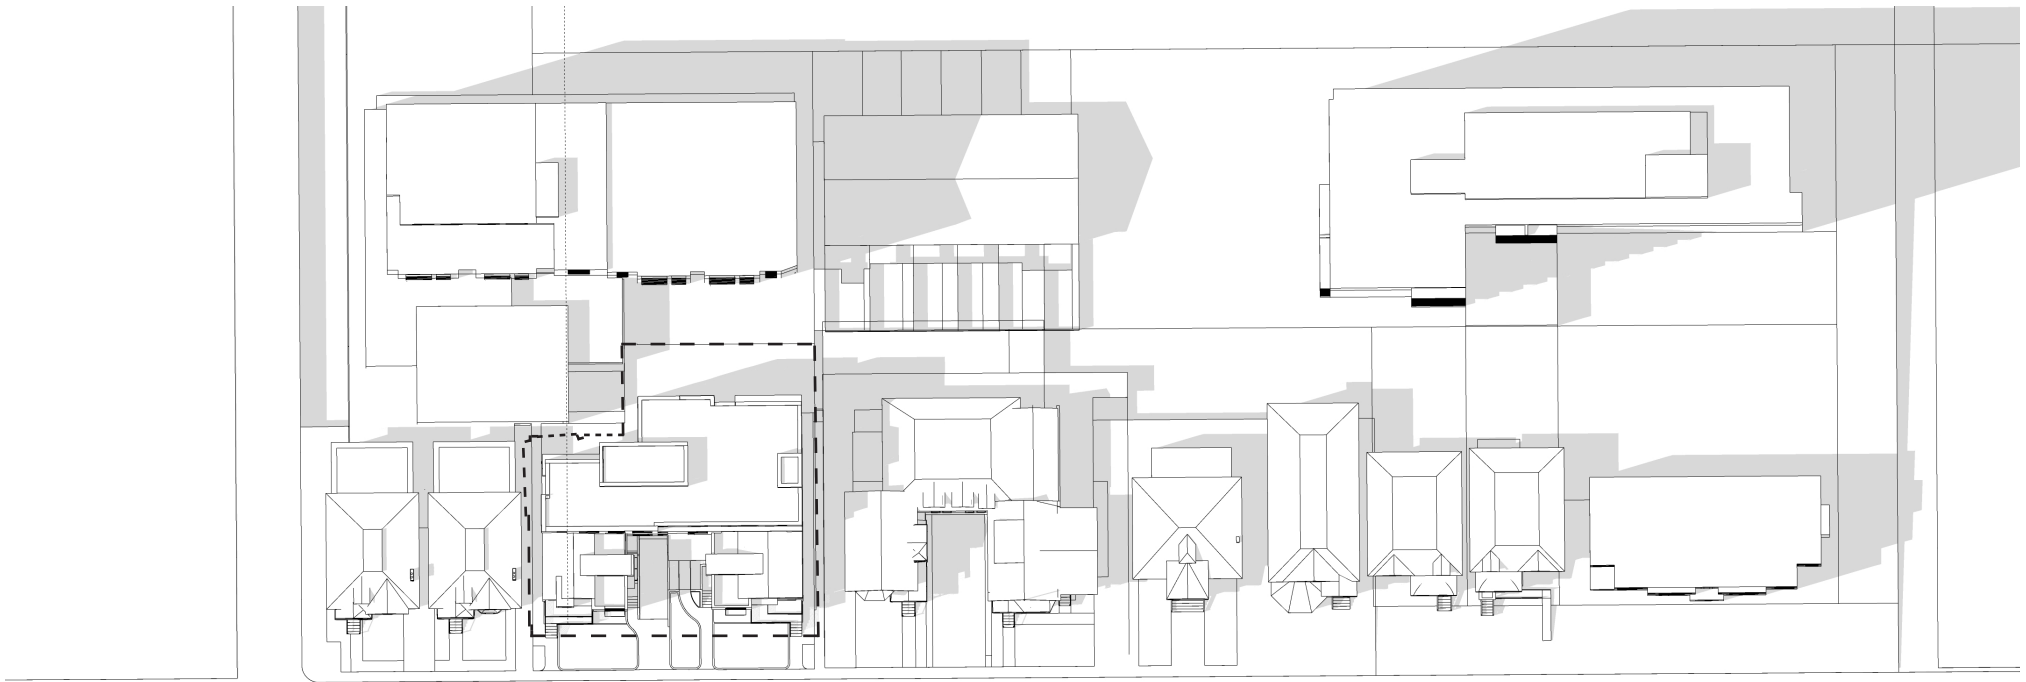

architecture

DECEMBER 2022

JUNE 21/ 9 AM

283 + 285 MCLEOD ST. SHADOW STUDY/ PROPOSED 10

COLIZZA BRUNI

architecture

DECEMBER 2022

JUNE 21/ 12 PM

283 + 285 MCLEOD ST. SHADOW STUDY/ PROPOSED 11

COLIZZA BRUNI

architecture

DECEMBER 2022

JUNE 21/ 3 PM

283 + 285 MCLEOD ST. SHADOW STUDY/ PROPOSED 12

COLIZZA BRUNI

architecture