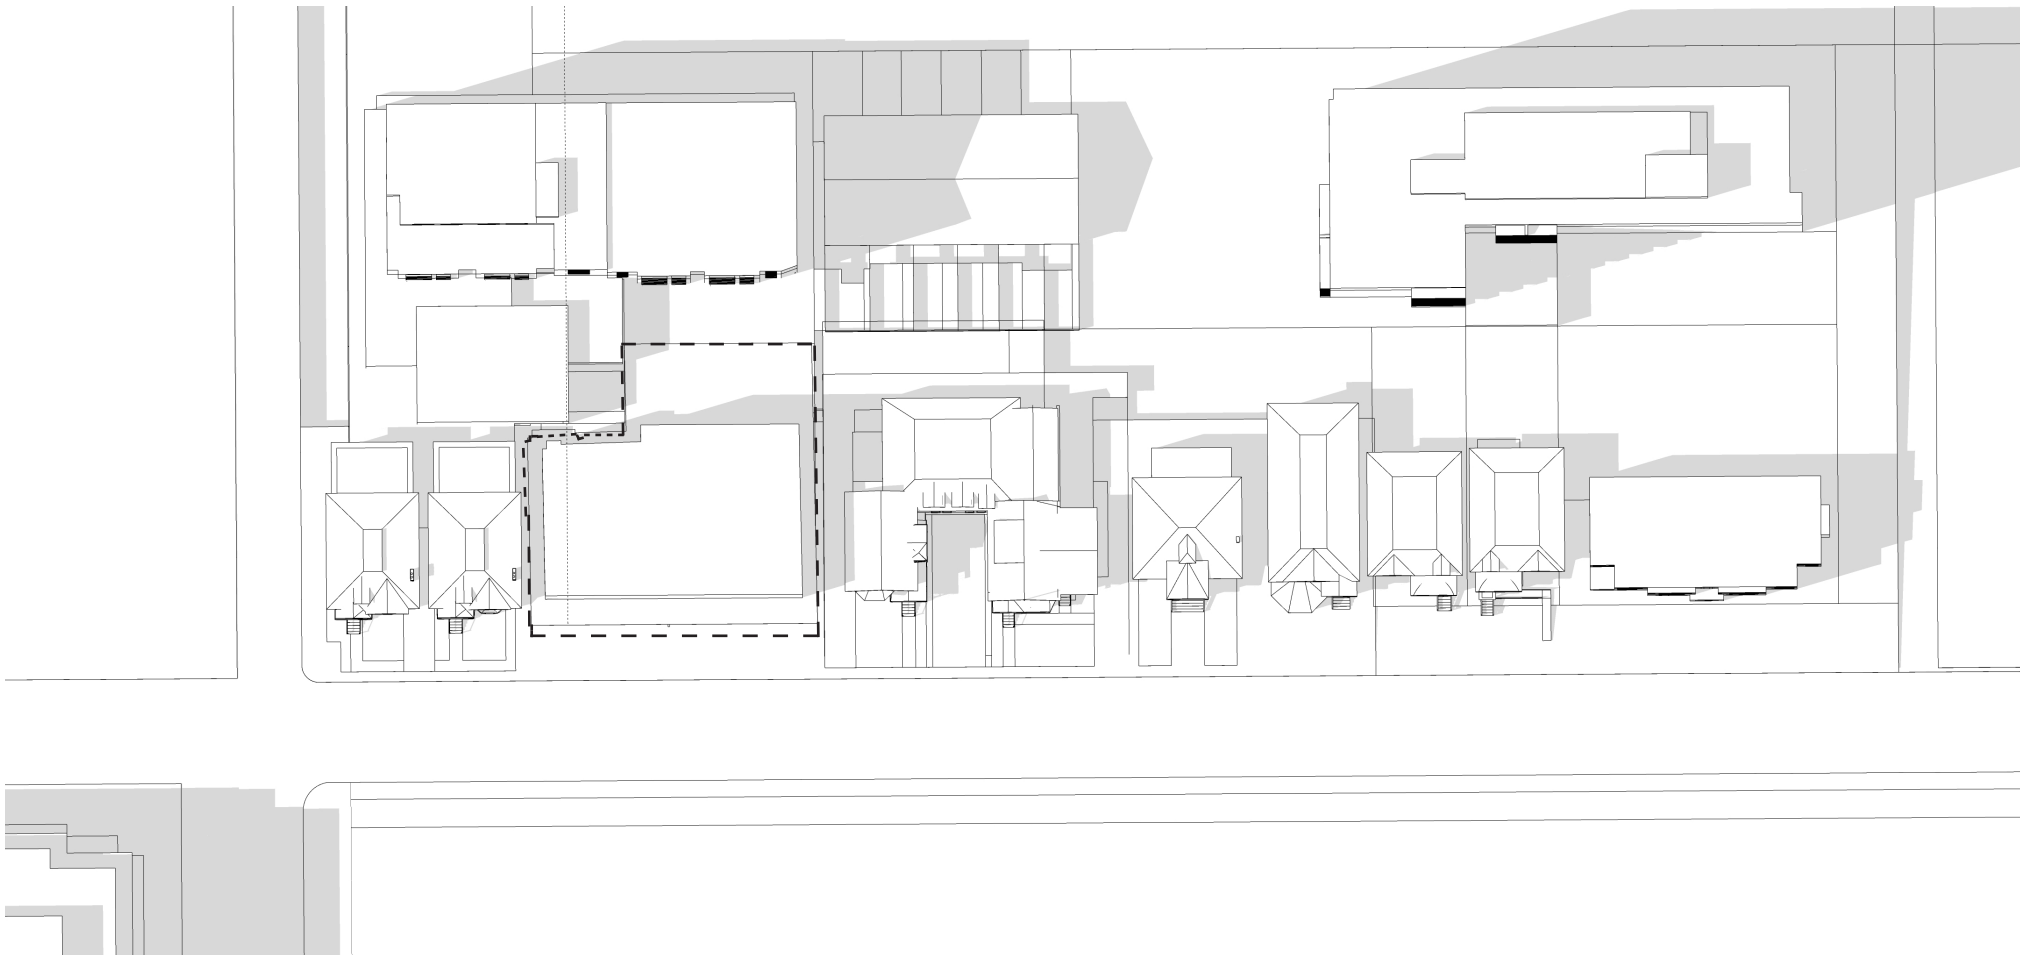

JUNE 21/ 9 AM

283 + 285 MCLEOD SHADOW STUDY / ZONING BY LAW 1

COLIZZA BRUNI

architecture

DECEMBER 2022

JUNE 21/ 12 PM

283 + 285 MCLEOD SHADOW STUDY / ZONING BY LAW 2

COLIZZA BRUNI
architecture

DECEMBER 2022

JUNE 21/ 3 PM

283 + 285 MCLEOD SHADOW STUDY / ZONING BY LAW 3

COLIZZA BRUNI
architecture

DECEMBER 2022

SEPTEMBER 21/ 9 AM

283 + 285 MCLEOD SHADOW STUDY / ZONING BY LAW 4

COLIZZA BRUNI

architecture

DECEMBER 2022

SEPTEMBER 21/ 12 PM

283 + 285 MCLEOD SHADOW STUDY / ZONING BY LAW 5

COLIZZA BRUNI

architecture

DECEMBER 2022

SEPTEMBER 21/ 3 PM

283 + 285 MCLEOD SHADOW STUDY / ZONING BY LAW 6

COLIZZA BRUNI

architecture

DECEMBER 2022

DECEMBER 21/ 9 AM

283 + 285 MCLEOD SHADOW STUDY / ZONING BY LAW 7

COLIZZA BRUNI
architecture

DECEMBER 2022