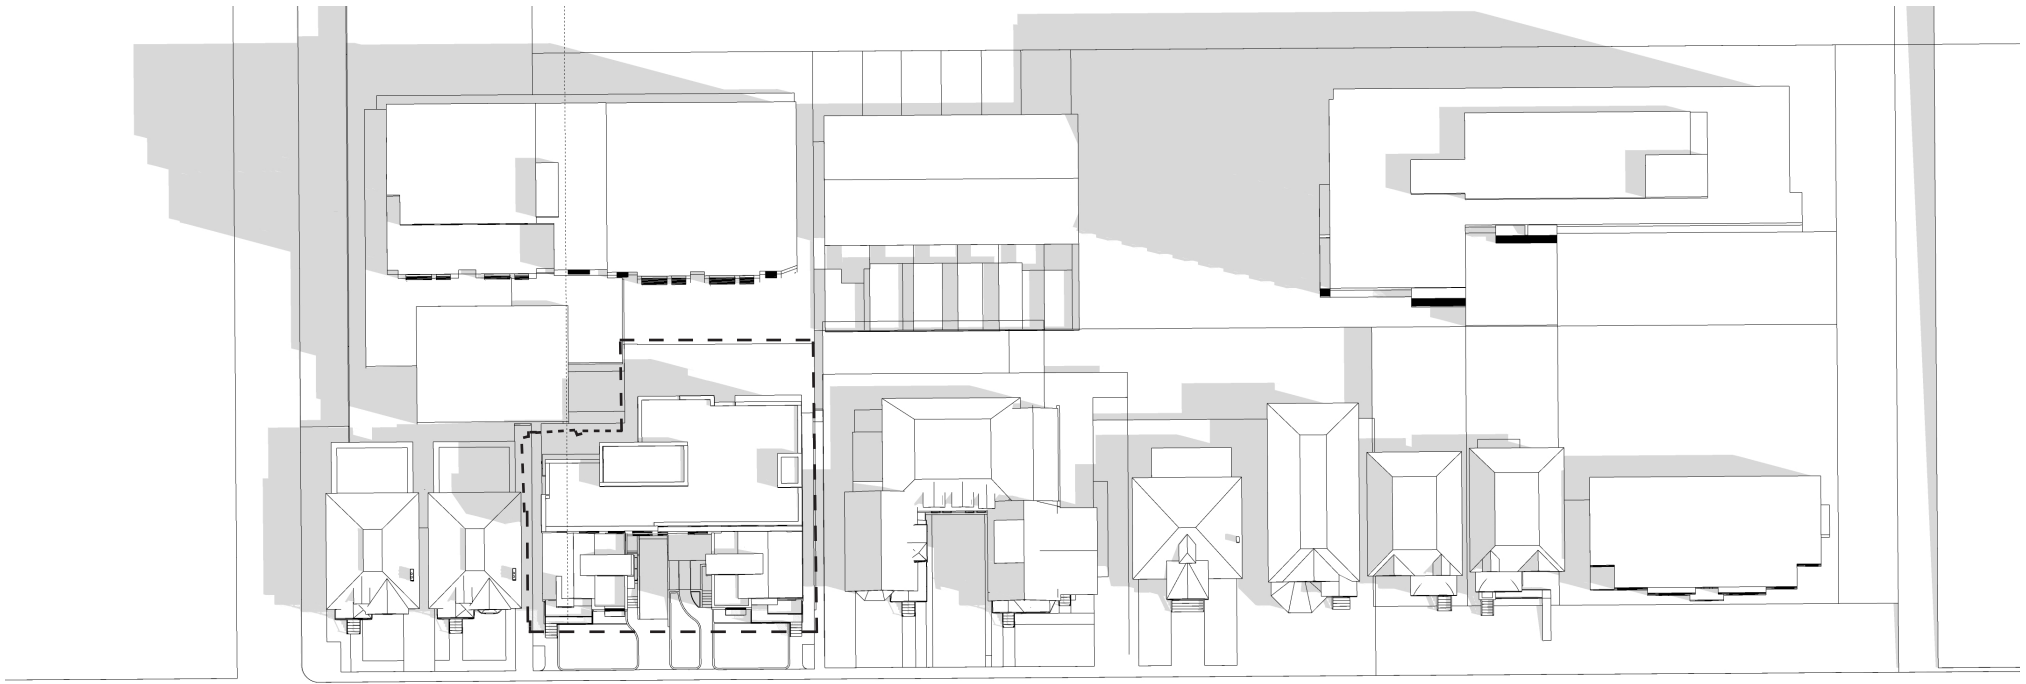

283 + 285 MCLEOD SHADOW STUDY / ZONING BY LAW 6

COLIZZA BRUNI

architecture

DECEMBER 2022

DECEMBER 21/ 9 AM

283 + 285 MCLEOD SHADOW STUDY / ZONING BY LAW 7

COLIZZA BRUNI
architecture

DECEMBER 2022

DECEMBER 21/ 12 PM

283 + 285 MCLEOD SHADOW STUDY / ZONING BY LAW 8

COLIZZA BRUNI

architecture

DECEMBER 2022

DECEMBER 21/ 3 PM

283 + 285 MCLEOD SHADOW STUDY / ZONING BY LAW 9

COLIZZA BRUNI

architecture

DECEMBER 2022

JUNE 21/ 9 AM

283 + 285 MCLEOD ST. SHADOW STUDY/ PROPOSED 10

COLIZZA BRUNI

architecture

DECEMBER 2022

JUNE 21/ 12 PM