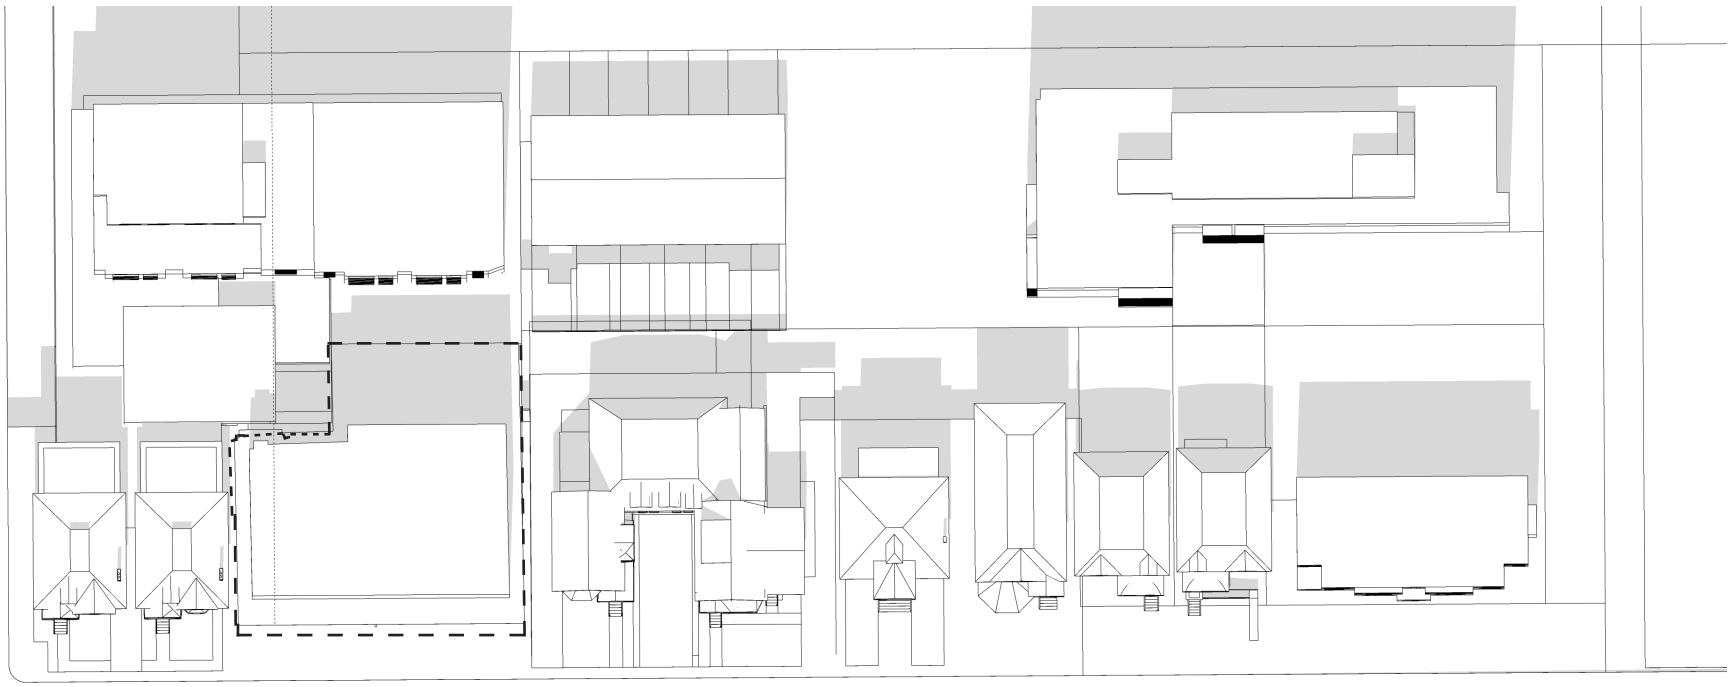

JUNE 21/ 9 AM

283 + 285 MCLEOD SHADOW STUDY / ZONING BY LAW 1

COLIZZA BRUNI

architecture

DECEMBER 2022

JUNE 21/ 12 PM

283 + 285 MCLEOD SHADOW STUDY / ZONING BY LAW 2

COLIZZA BRUNI
architecture

DECEMBER 2022

JUNE 21/ 3 PM

283 + 285 MCLEOD SHADOW STUDY / ZONING BY LAW 3

COLIZZA BRUNI
architecture

DECEMBER 2022

SEPTEMBER 21/ 9 AM

283 + 285 MCLEOD SHADOW STUDY / ZONING BY LAW 4

COLIZZA BRUNI

architecture

DECEMBER 2022

SEPTEMBER 21/ 12 PM

283 + 285 MCLEOD SHADOW STUDY / ZONING BY LAW 5

COLIZZA BRUNI

architecture

DECEMBER 2022

SEPTEMBER 21/ 3 PM

283 + 285 MCLEOD SHADOW STUDY / ZONING BY LAW 6

COLIZZA BRUNI

architecture

DECEMBER 2022

DECEMBER 21/ 9 AM

283 + 285 MCLEOD SHADOW STUDY / ZONING BY LAW 7

COLIZZA BRUNI
architecture

DECEMBER 2022