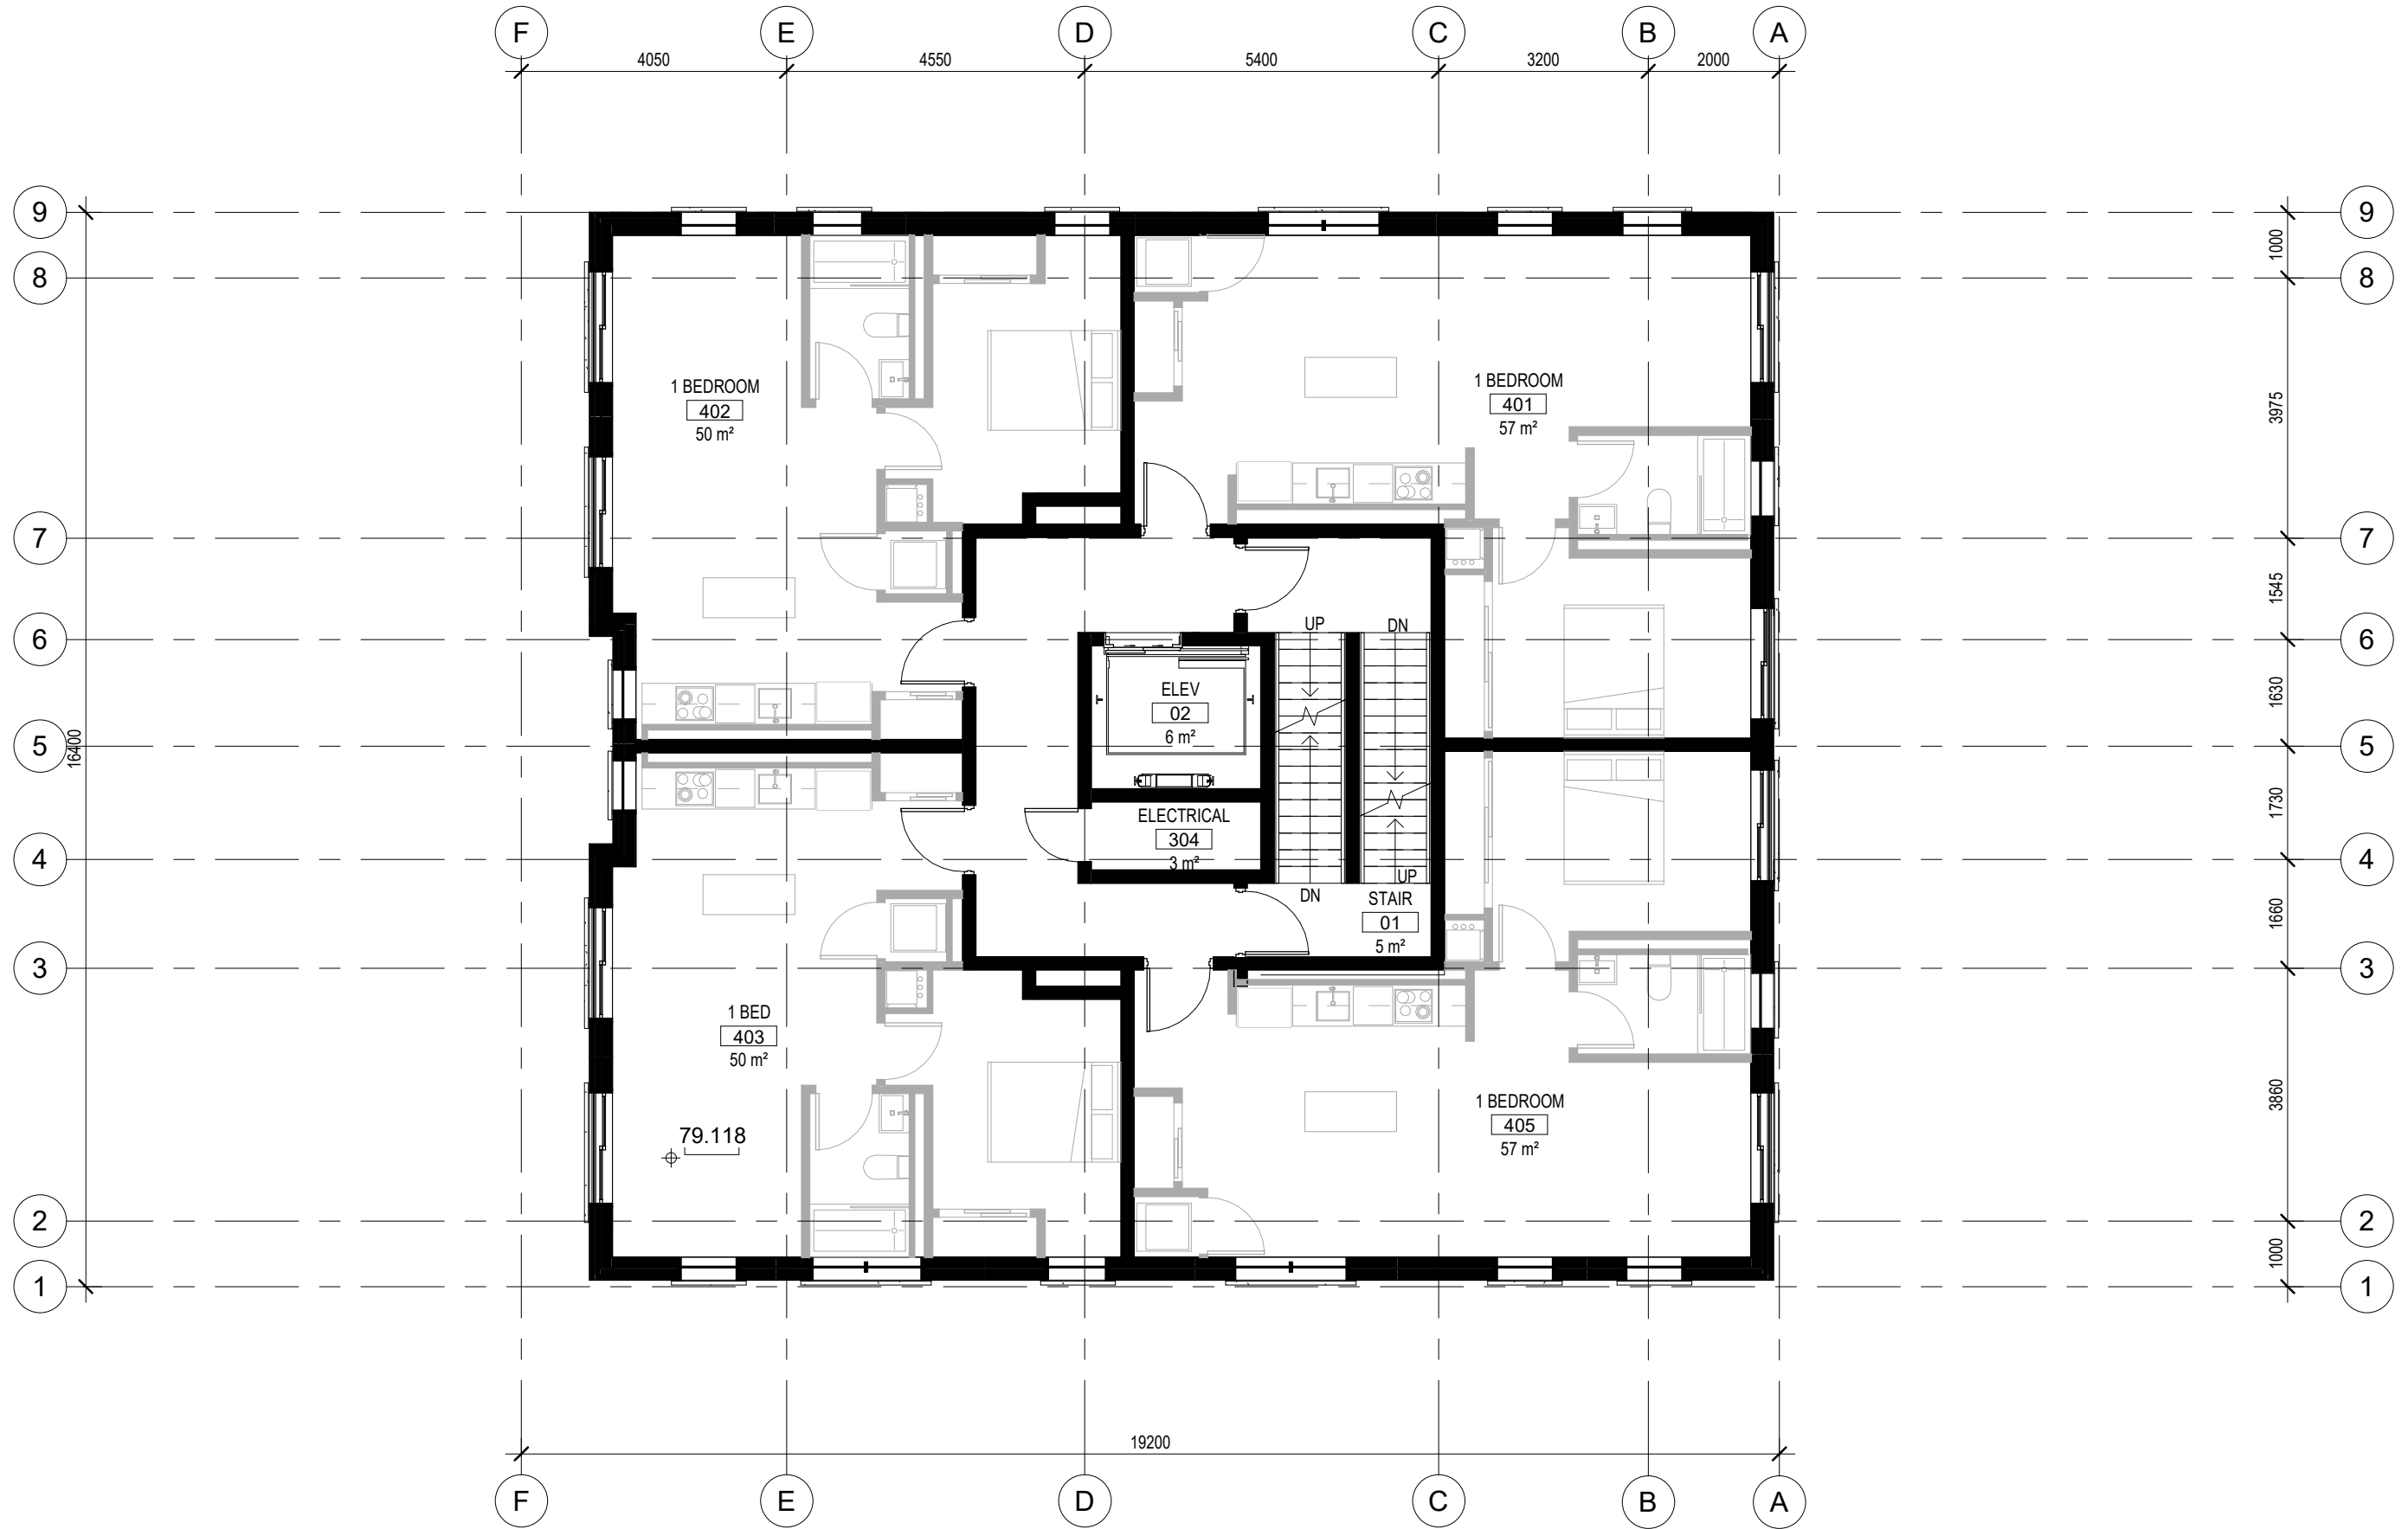

WAVERLEY APARTMENTS

A104

UDRP A104

DATE
PROJECT NUMBER 19-1805
SCALE 1 : 100

REVISION No.
REVISION