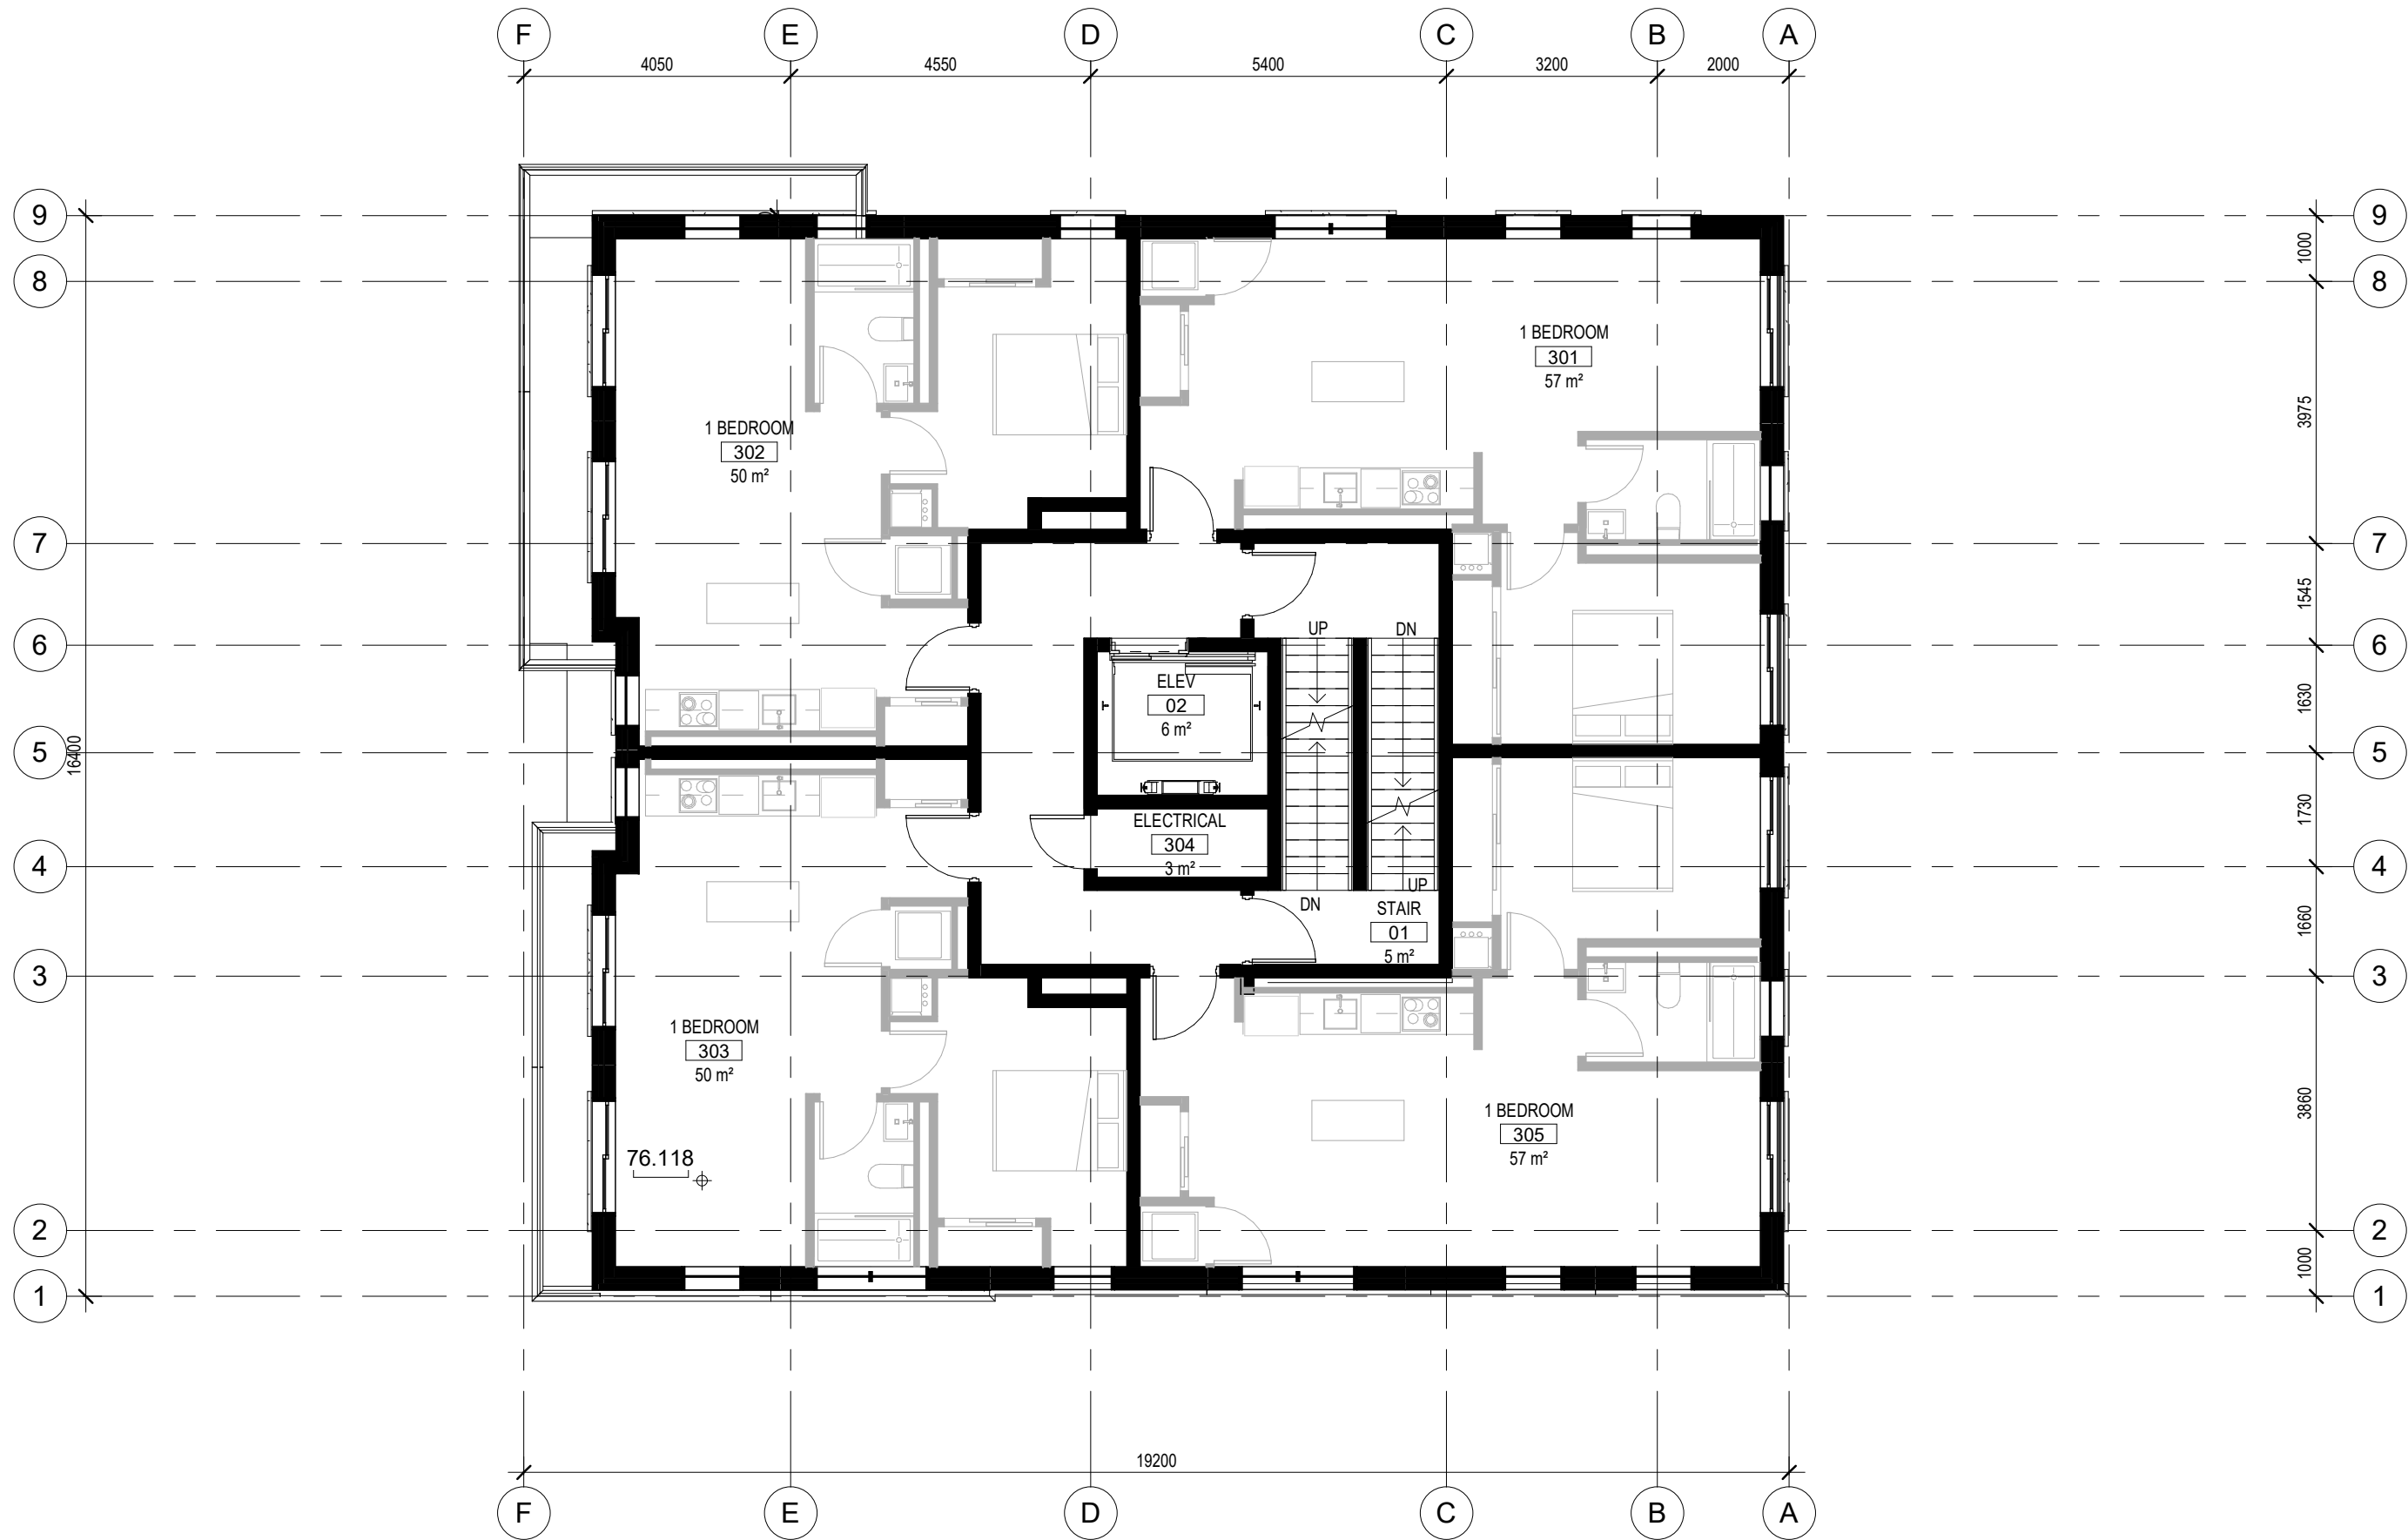

WAVERLEY APARTMENTS

A100

UDRP A100

DATE
 PROJECT NUMBER 19-1805
 SCALE 1 : 100

REVISION No.
 REVISION

WAVERLEY APARTMENTS

A101

UDRP A101

DATE
 PROJECT NUMBER 19-1805
 SCALE 1 : 100

REVISION No.
 REVISION

WAVERLEY APARTMENTS

A102

UDRP A102

DATE
 PROJECT NUMBER 19-1805
 SCALE 1 : 100

REVISION No.
 REVISION

WAVERLEY APARTMENTS

A103

UDRP A103

DATE
 PROJECT NUMBER 19-1805
 SCALE 1 : 100

REVISION No.
 REVISION

WAVERLEY APARTMENTS

A104

UDRP A104

DATE
 PROJECT NUMBER 19-1805
 SCALE 1 : 100

UDRP A106

DATE
 PROJECT NUMBER 19-1805
 SCALE 1 : 100

REVISION No.
 REVISION

WAVERLEY APARTMENTS

A107

UDRP A107

DATE
 PROJECT NUMBER 19-1805
 SCALE 1 : 100

REVISION No.
 REVISION