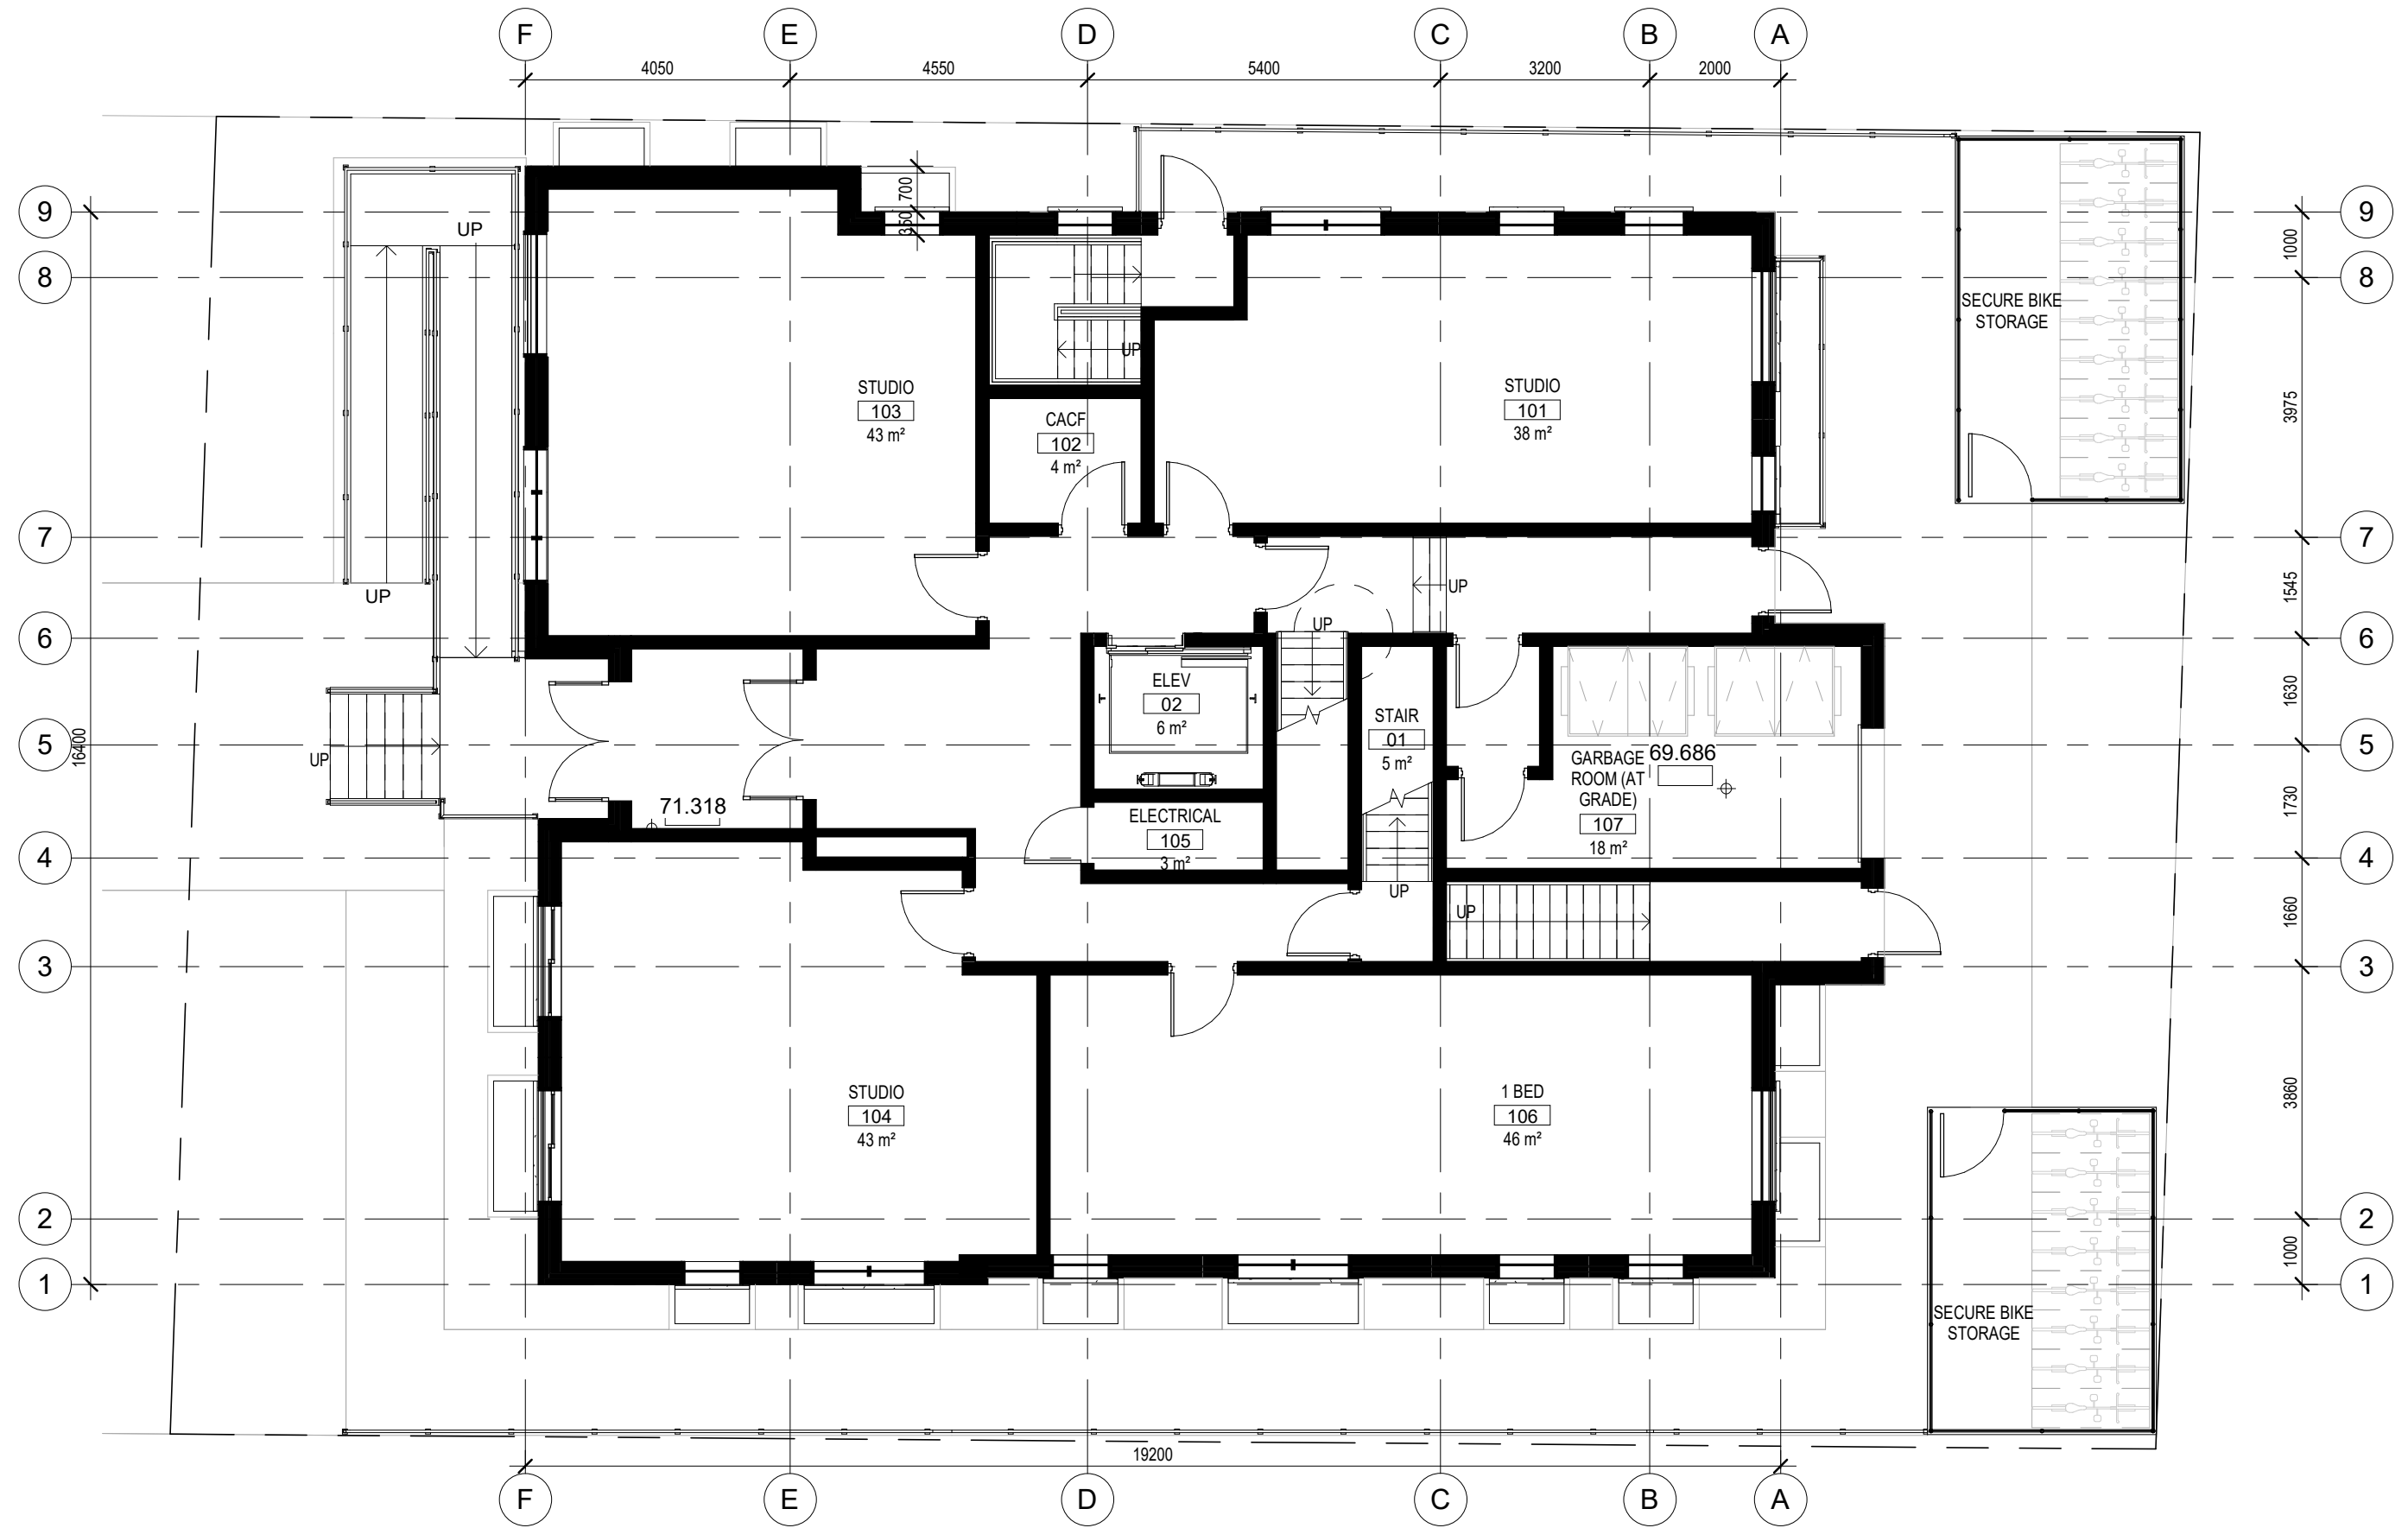

WAVERLEY APARTMENTS

A100

UDRP A100

DATE
 PROJECT NUMBER 19-1805
 SCALE 1 : 100

REVISION No.
 REVISION

WAVERLEY APARTMENTS

A101

UDRP A101

DATE
 PROJECT NUMBER 19-1805
 SCALE 1 : 100

REVISION No.
 REVISION

WAVERLEY APARTMENTS

A102

UDRP A102

DATE
 PROJECT NUMBER 19-1805
 SCALE 1 : 100

REVISION No.
 REVISION

WAVERLEY APARTMENTS

A103

UDRP A103

DATE
 PROJECT NUMBER 19-1805
 SCALE 1 : 100

REVISION No.
 REVISION

WAVERLEY APARTMENTS

A104

UDRP A104

DATE
 PROJECT NUMBER 19-1805
 SCALE 1 : 100

UDRP A106

DATE
 PROJECT NUMBER 19-1805
 SCALE 1 : 100

REVISION No.
 REVISION

WAVERLEY APARTMENTS

A107

UDRP A107

DATE
 PROJECT NUMBER 19-1805
 SCALE 1 : 100

REVISION No.
 REVISION