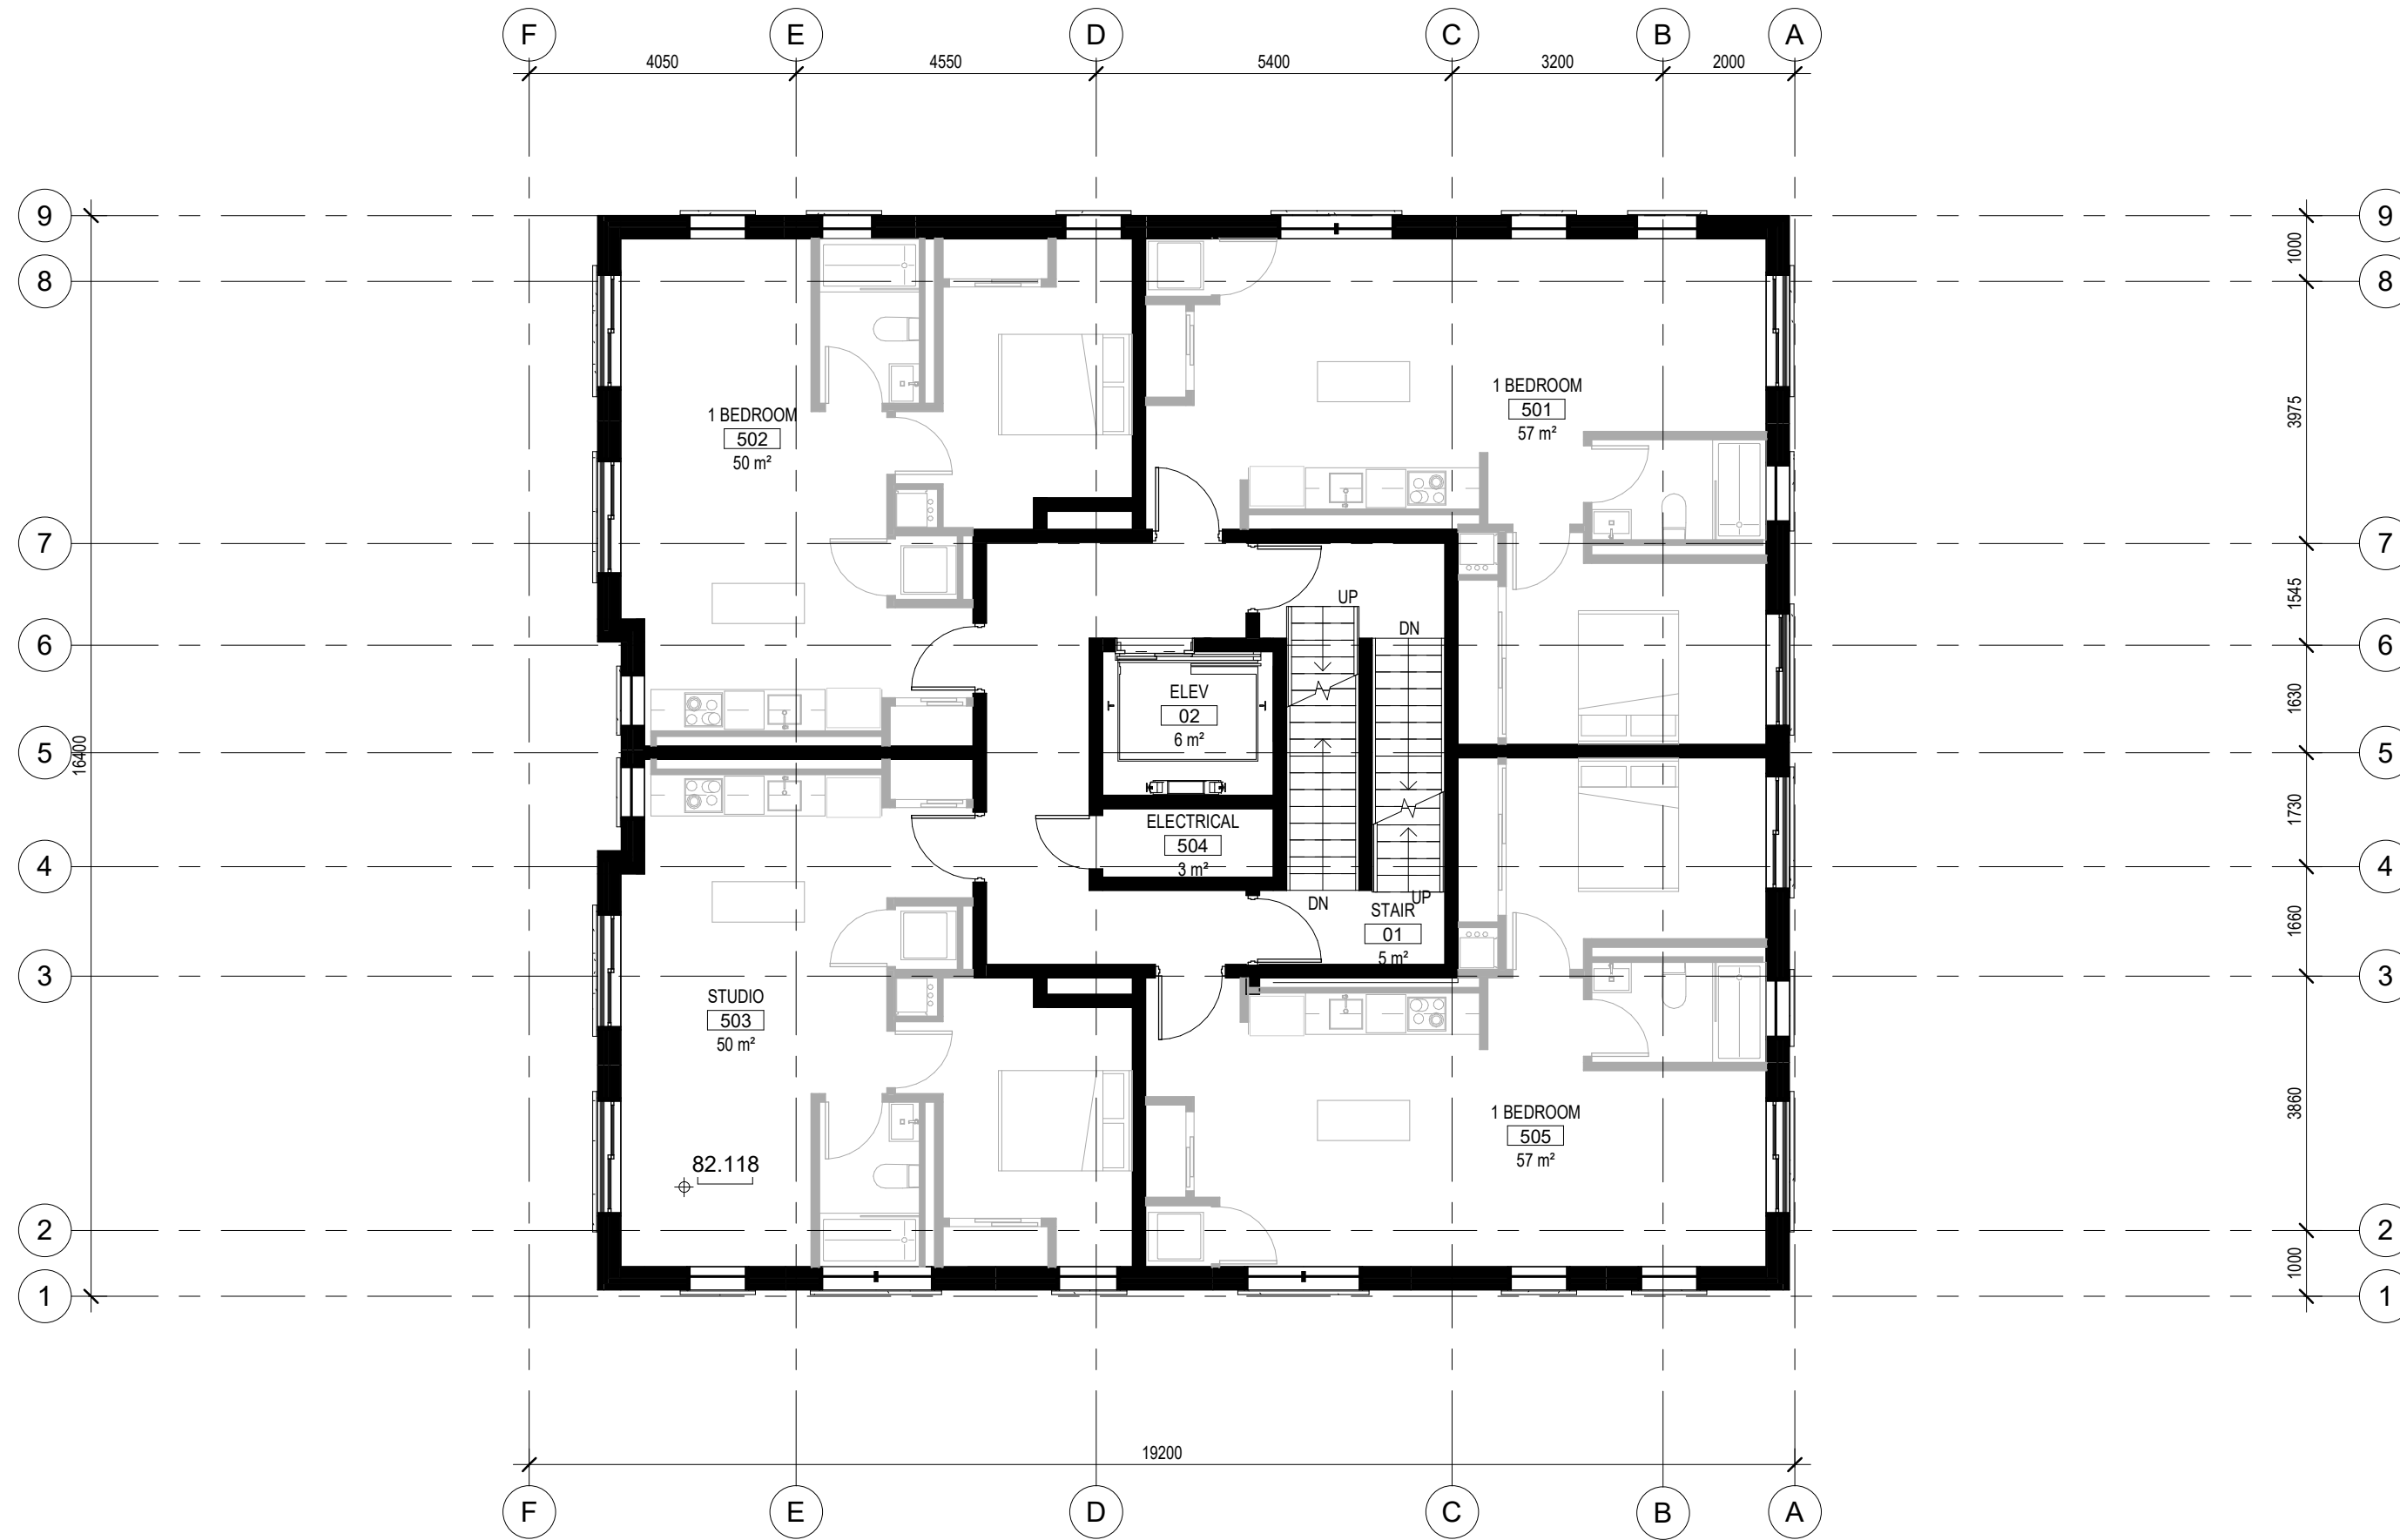

WAVERLEY APARTMENTS

A105

UDRP A105

DATE
PROJECT NUMBER 19-1805
SCALE 1 : 100

REVISION No.
REVISION