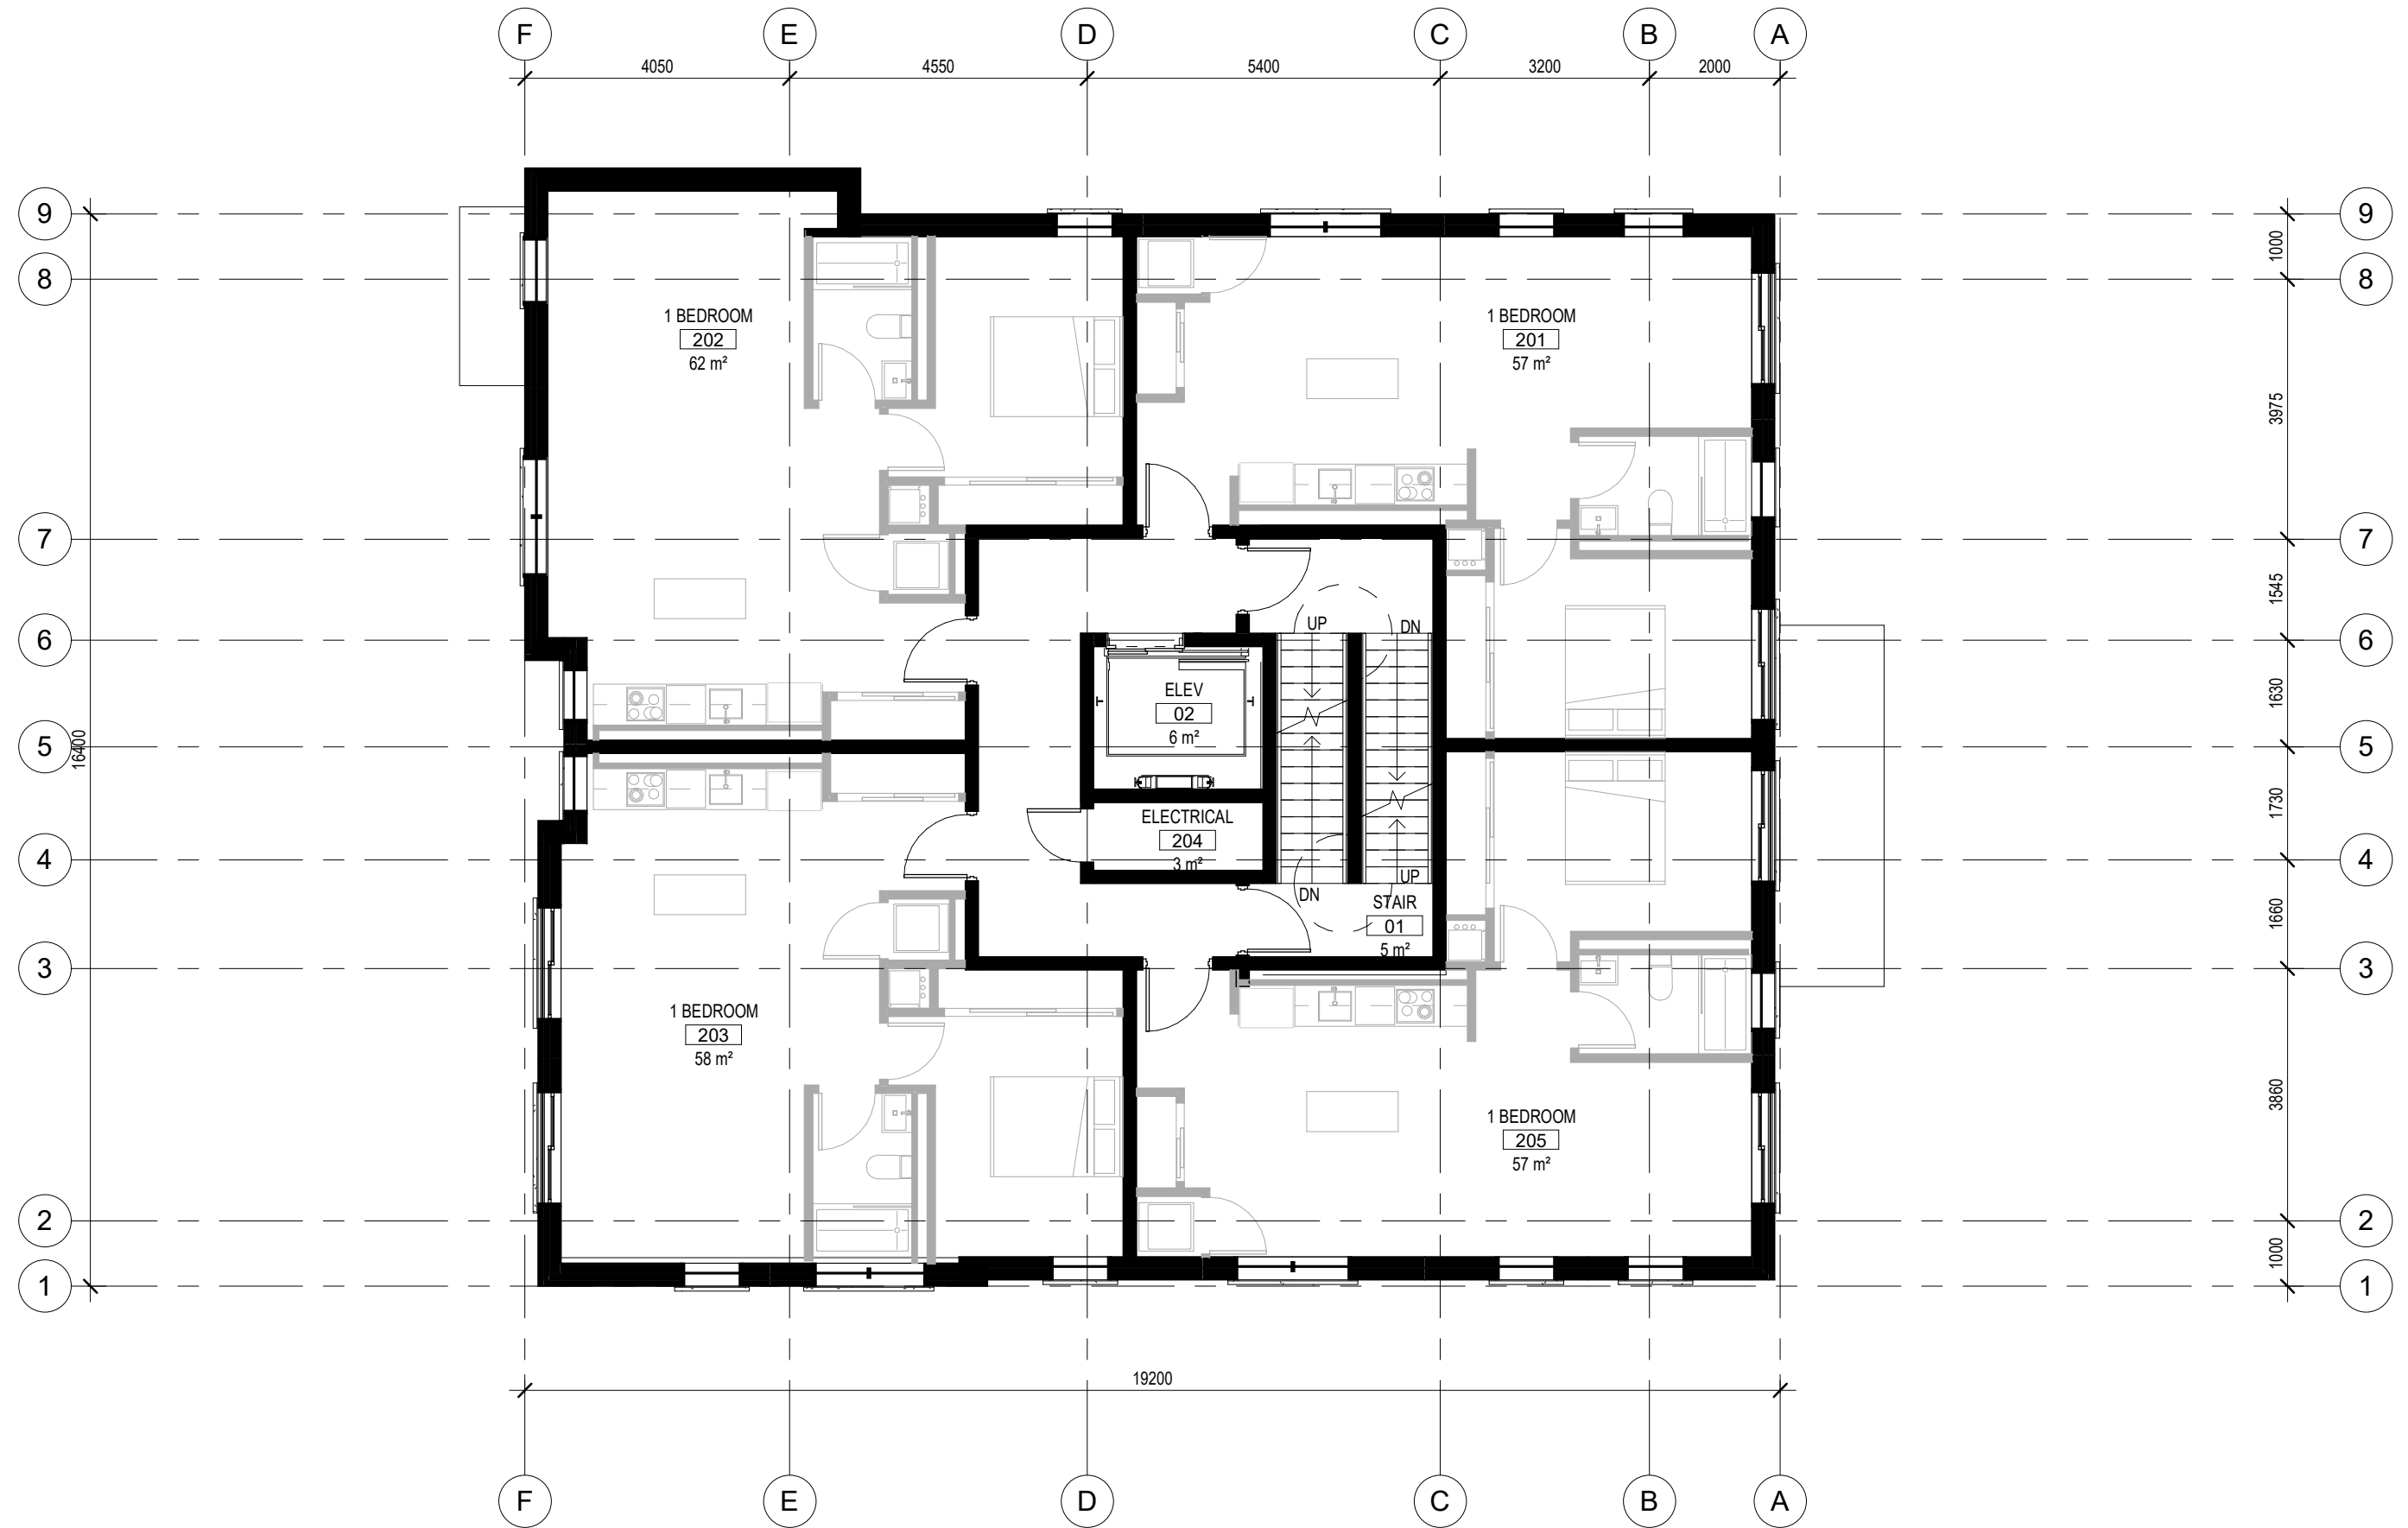

WAVERLEY APARTMENTS

A100

UDRP A100

DATE
 PROJECT NUMBER 19-1805
 SCALE 1 : 100

REVISION No.
 REVISION

WAVERLEY APARTMENTS

A101

UDRP A101

DATE
 PROJECT NUMBER 19-1805
 SCALE 1 : 100

REVISION No.
 REVISION

WAVERLEY APARTMENTS

A102

UDRP A102

DATE
 PROJECT NUMBER 19-1805
 SCALE 1 : 100

REVISION No.
 REVISION

WAVERLEY APARTMENTS

A103

UDRP A103

DATE
 PROJECT NUMBER 19-1805
 SCALE 1 : 100

REVISION No.
 REVISION

WAVERLEY APARTMENTS

A104

UDRP A104

DATE
 PROJECT NUMBER 19-1805
 SCALE 1 : 100

UDRP A106

DATE
 PROJECT NUMBER 19-1805
 SCALE 1 : 100

REVISION No.
 REVISION

WAVERLEY APARTMENTS

A107

UDRP A107

DATE
 PROJECT NUMBER 19-1805
 SCALE 1 : 100

REVISION No.
 REVISION