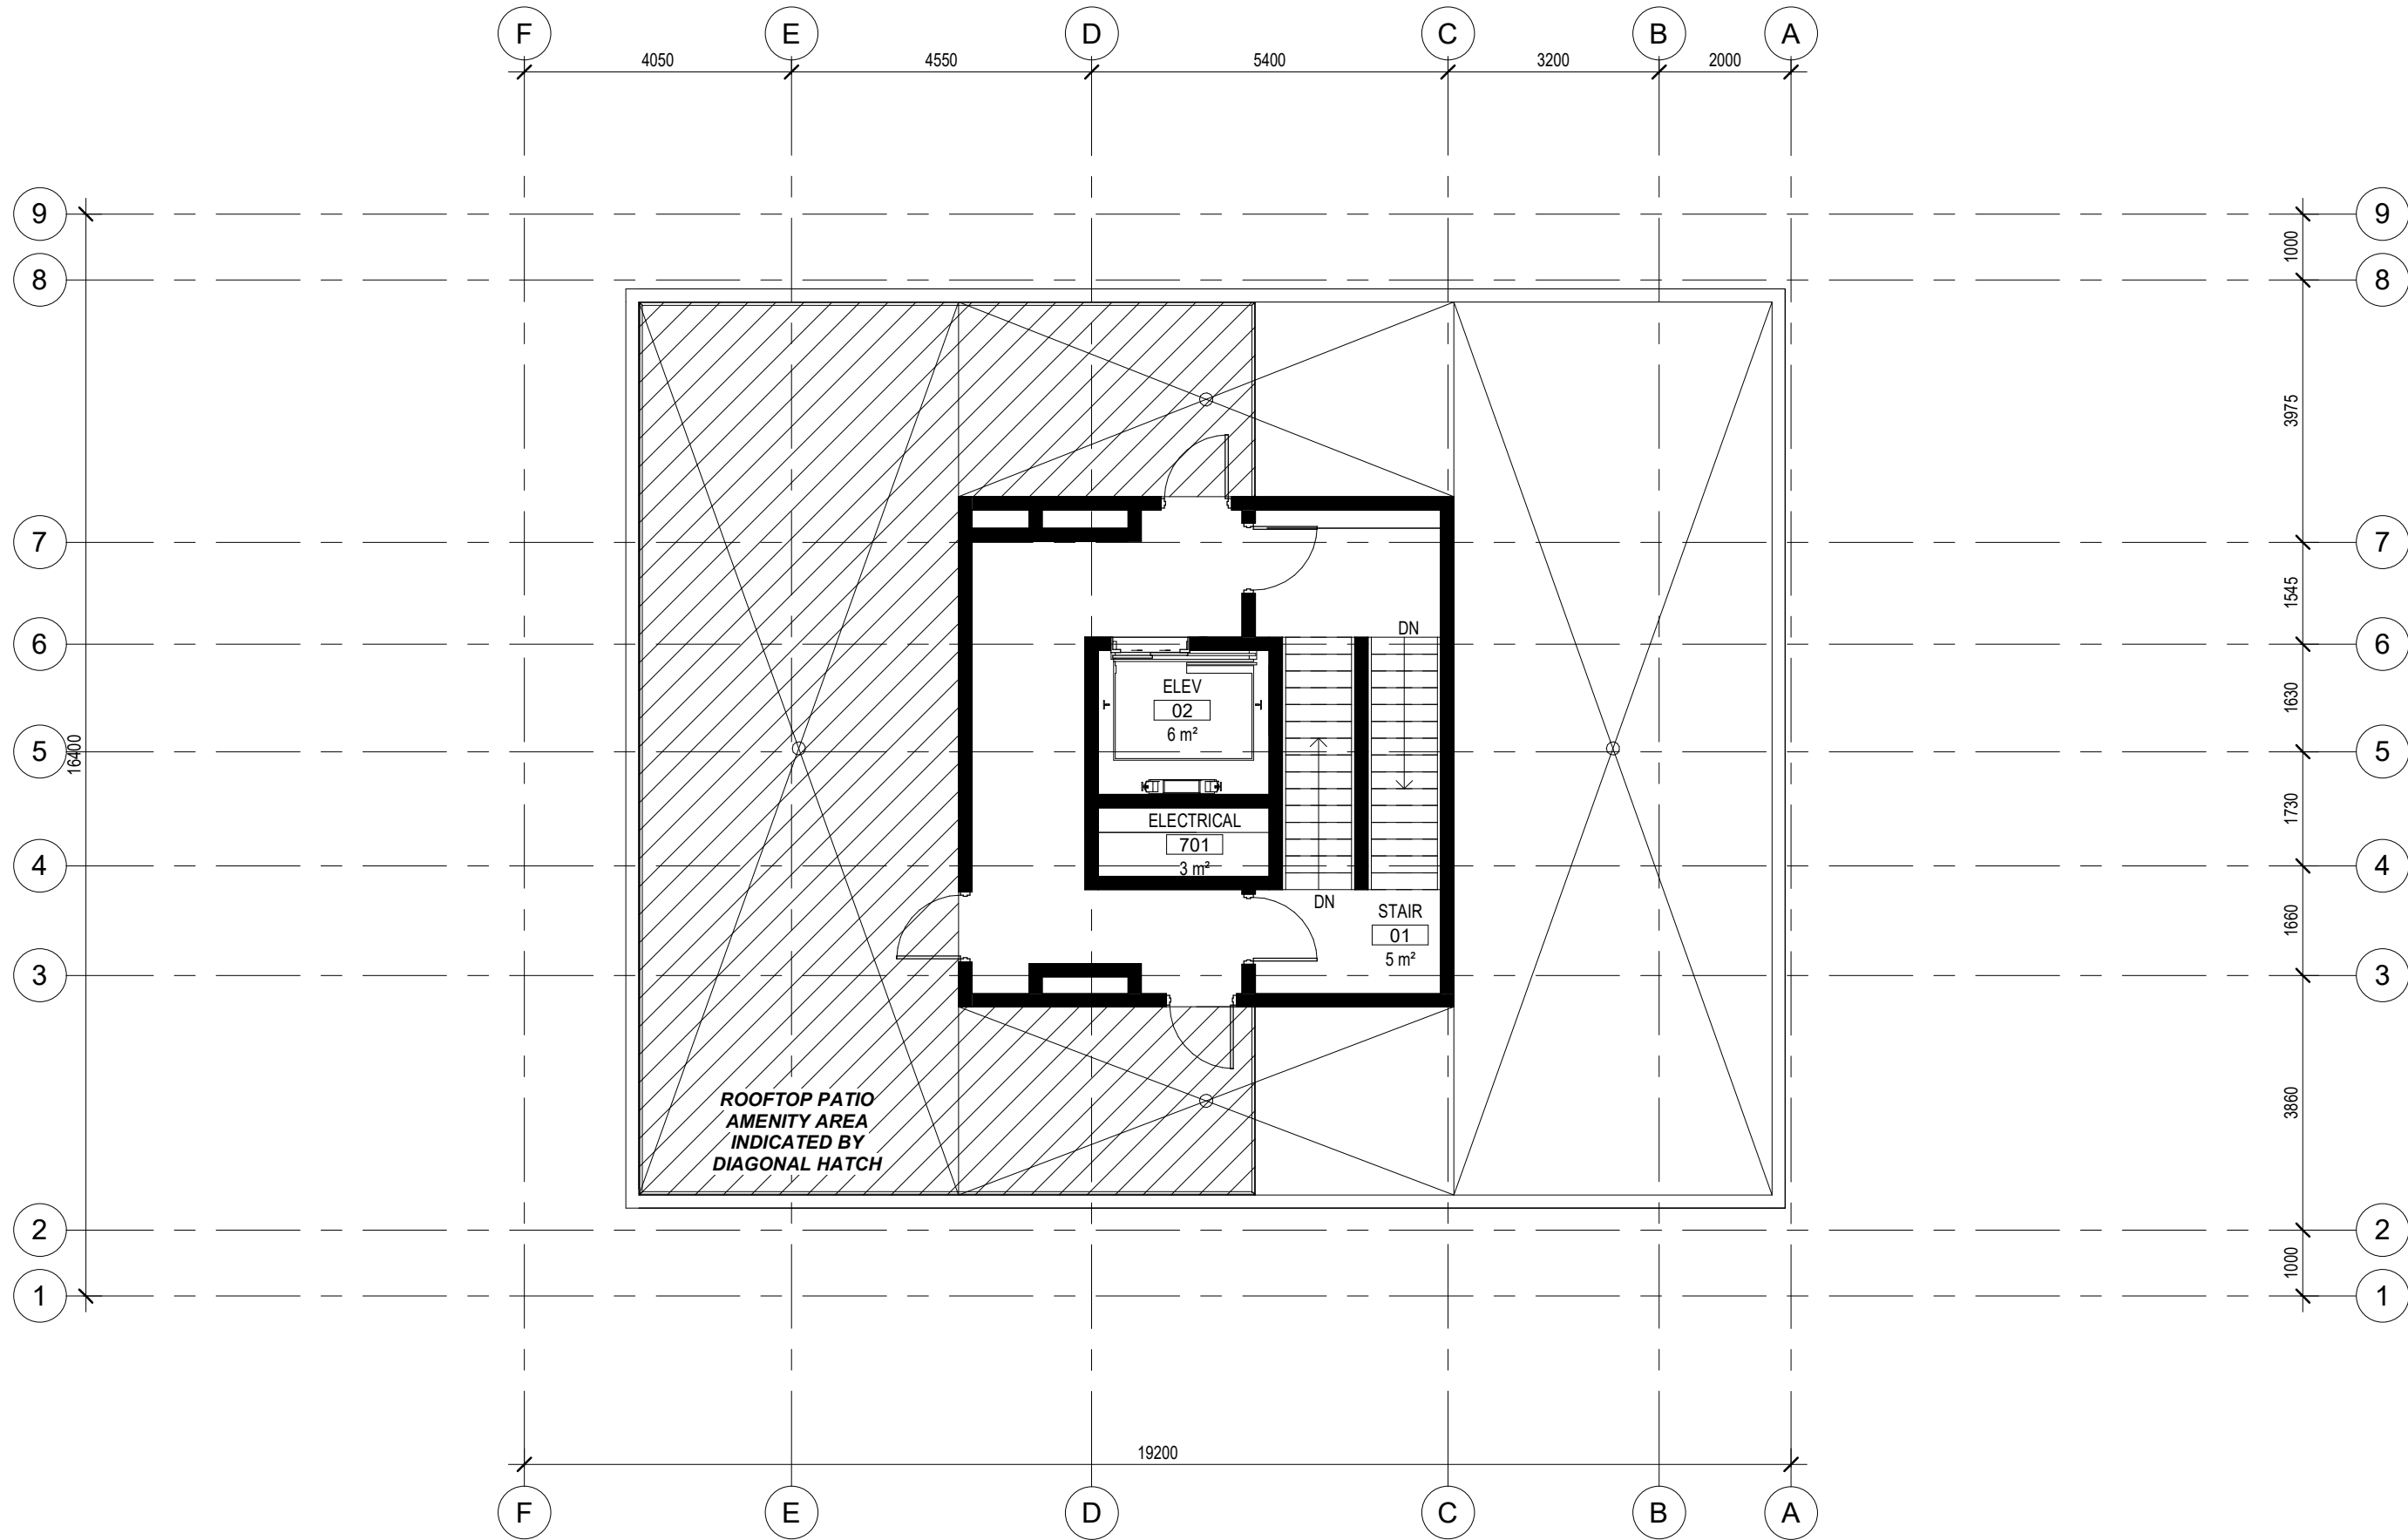

UDRP A106

DATE
 PROJECT NUMBER 19-1805
 SCALE 1 : 100

REVISION No.
 REVISION

WAVERLEY APARTMENTS

A107

UDRP A107

DATE
 PROJECT NUMBER 19-1805
 SCALE 1 : 100

REVISION No.
 REVISION

WAVERLEY APARTMENTS

WEST ELEVATION

UDRP A301

DATE
 PROJECT NUMBER 19-1805
 SCALE 1 : 100

REVISION No.
 REVISION

WAVERLEY APARTMENTS

SOUTH ELEVATION

UDRP A302

DATE
 PROJECT NUMBER 19-1805
 SCALE 1 : 100

REVISION No.
 REVISION

WAVERLEY APARTMENTS

EAST ELEVATION

UDRP A303

DATE
 PROJECT NUMBER 19-1805
 SCALE 1 : 100

REVISION No.
 REVISION

WAVERLEY APARTMENTS

NORTH ELEVATION

UDRP A304

DATE
 PROJECT NUMBER 19-1805
 SCALE 1 : 100

REVISION No.
 REVISION