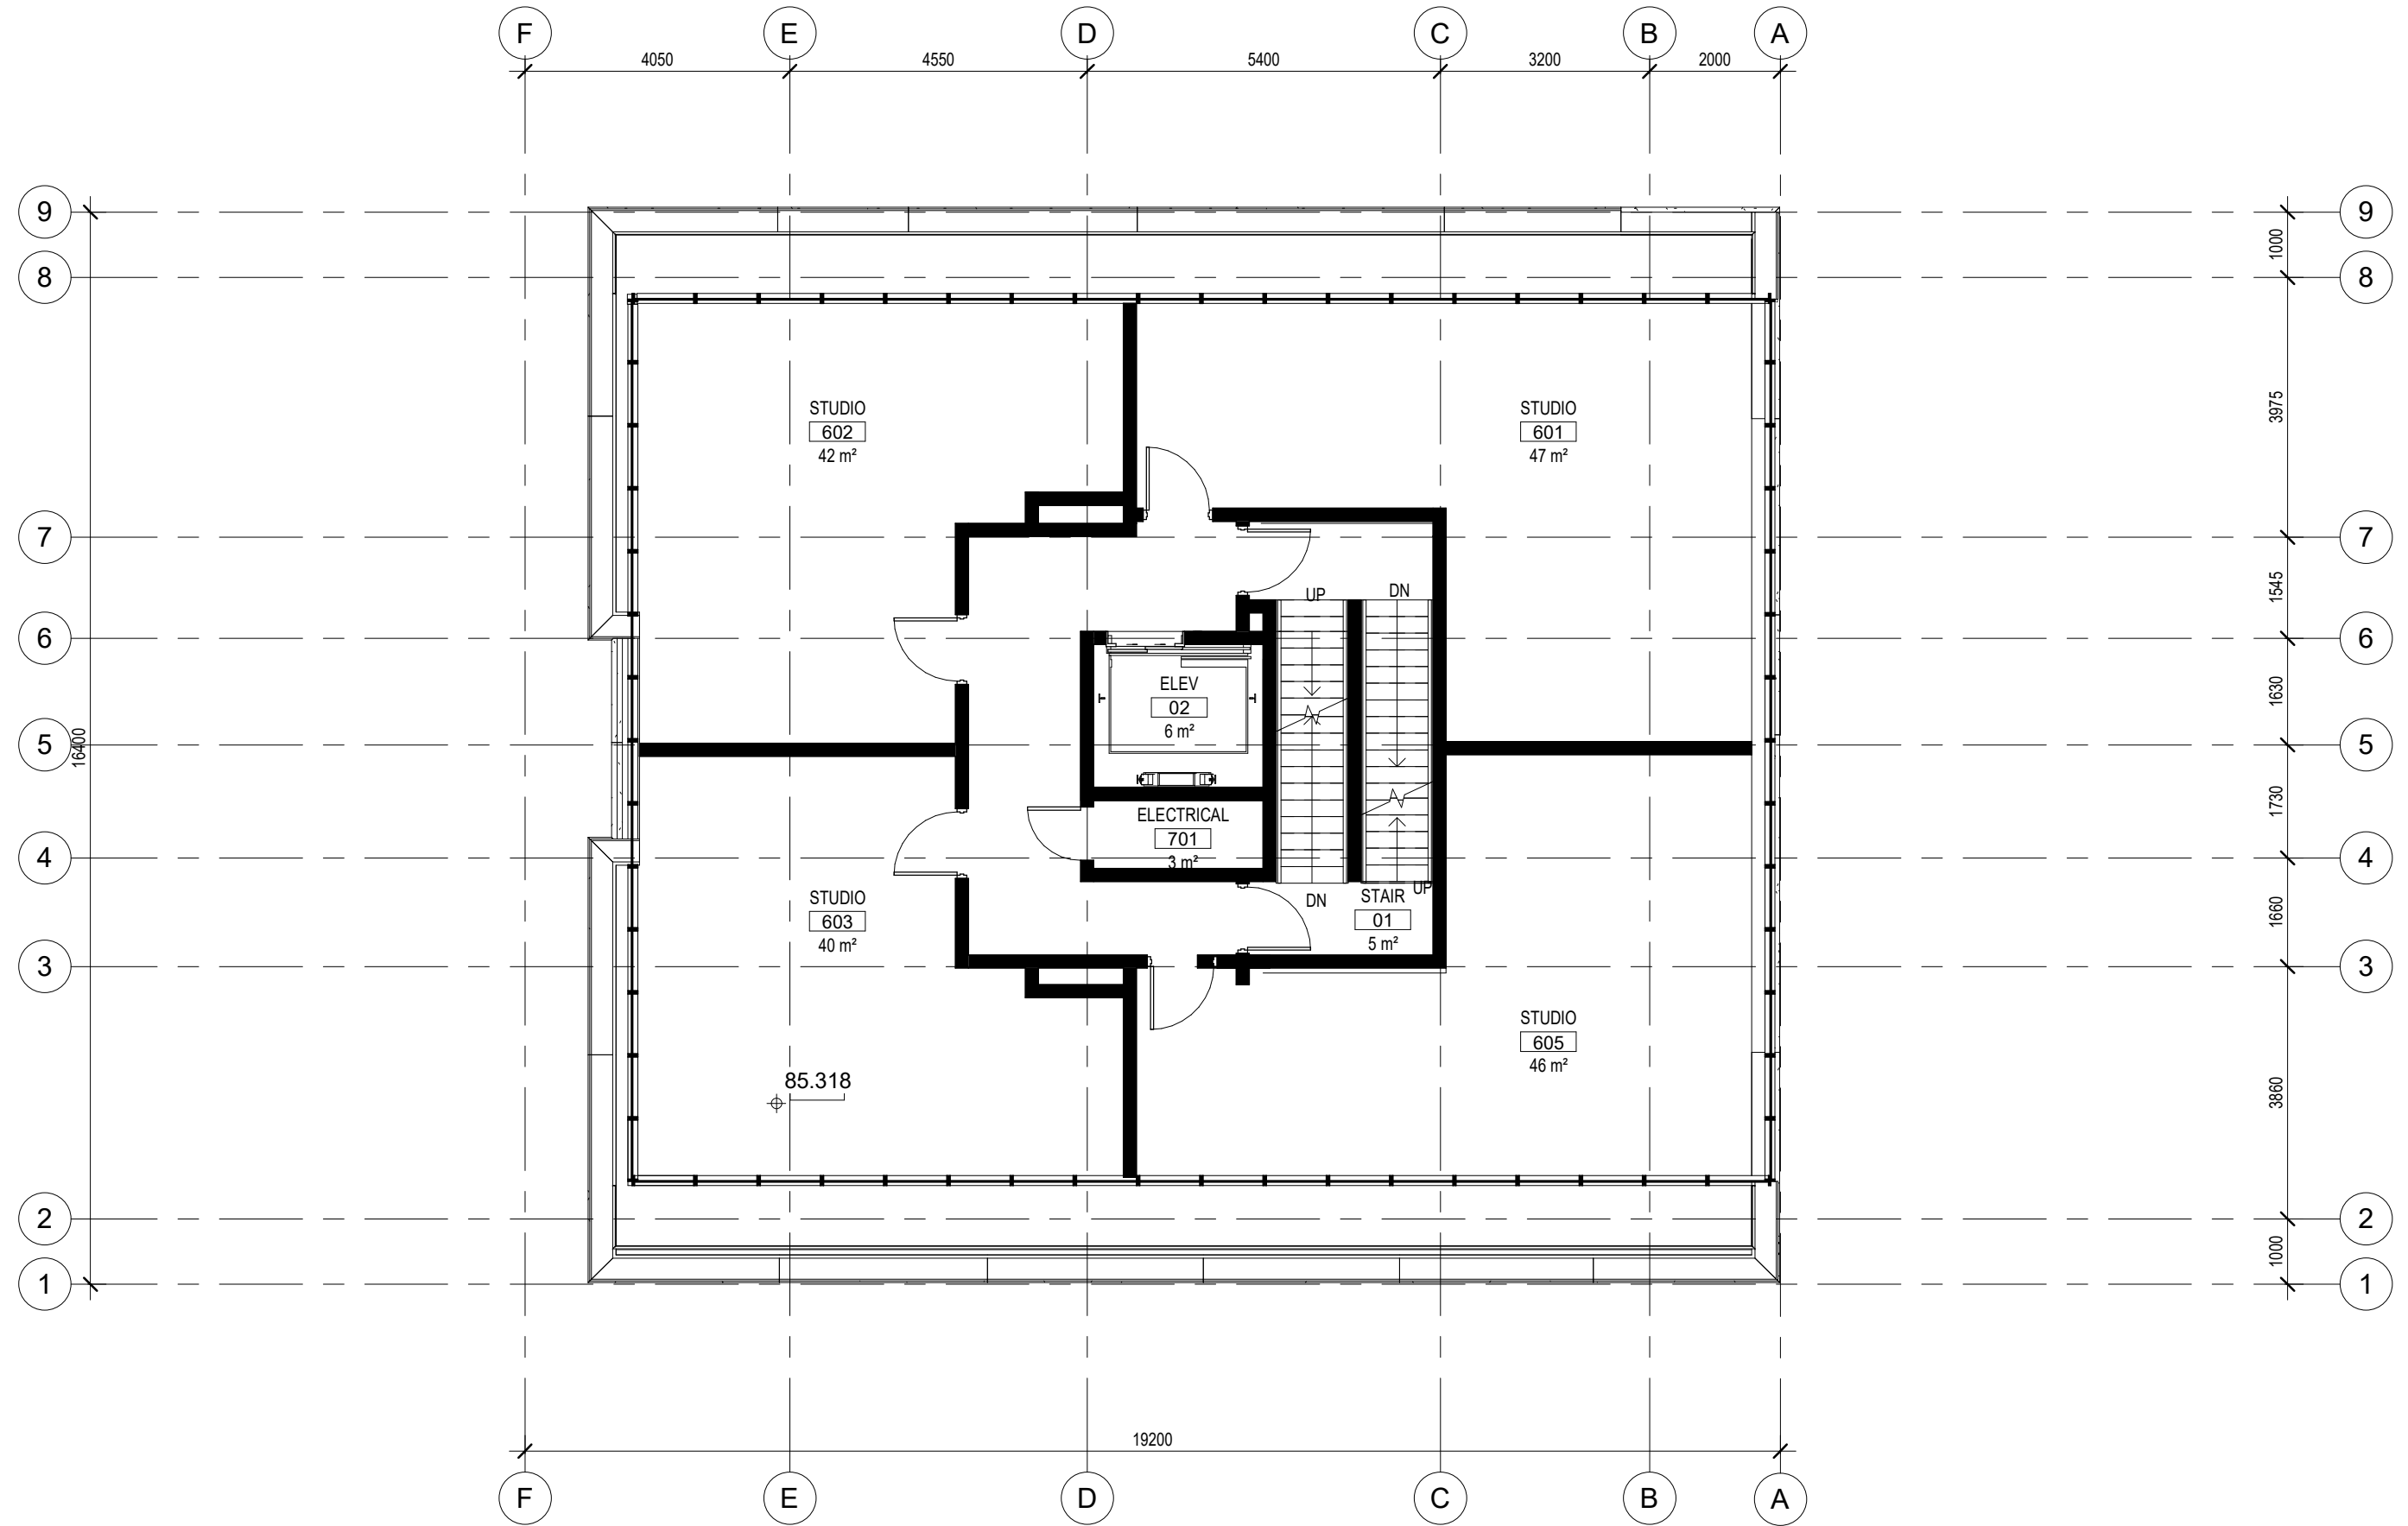

REVISION No.
 REVISION

WAVERLEY APARTMENTS

A105

UDRP A105

DATE
 PROJECT NUMBER 19-1805
 SCALE 1 : 100

REVISION No.
 REVISION

WAVERLEY APARTMENTS

A106

UDRP A106

DATE
 PROJECT NUMBER 19-1805
 SCALE 1 : 100

REVISION No.
 REVISION

WAVERLEY APARTMENTS

A107

UDRP A107

DATE
 PROJECT NUMBER 19-1805
 SCALE 1 : 100

REVISION No.
 REVISION

WAVERLEY APARTMENTS

WEST ELEVATION

UDRP A301

DATE
 PROJECT NUMBER 19-1805
 SCALE 1 : 100

REVISION No.
 REVISION

WAVERLEY APARTMENTS

SOUTH ELEVATION

UDRP A302

DATE
 PROJECT NUMBER 19-1805
 SCALE 1 : 100

REVISION No.
 REVISION

WAVERLEY APARTMENTS

EAST ELEVATION

UDRP A303

DATE
 PROJECT NUMBER 19-1805
 SCALE 1 : 100

REVISION No.
 REVISION

WAVERLEY APARTMENTS