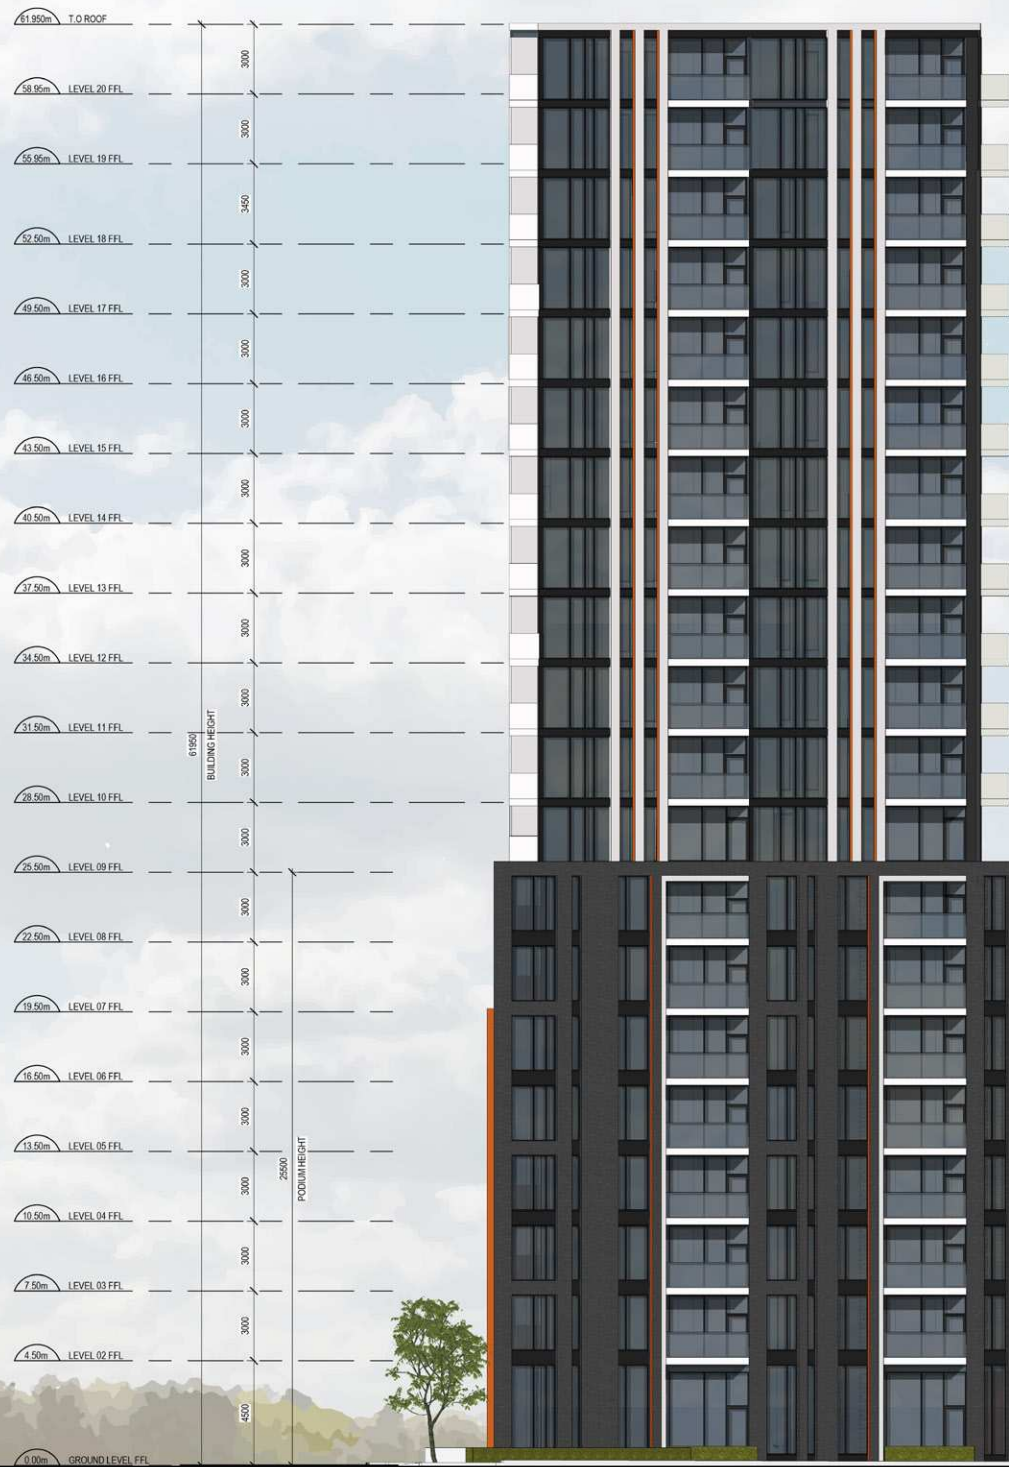

SOUTH ELEVATION

377 MONTGOMERY STREET
| 2106 | 1:300

Project1 Studio Incorporated | mail@project1studio.ca | project1studio.ca

NORTH ELEVATION

377 MONTGOMERY STREET
| 2106 | 1:300

Project1 Studio Incorporated | mail@project1studio.ca | project1studio.ca

WEST ELEVATION

EAST ELEVATION

377 MONTGOMERY STREET
|2106| 1:300

Project1 Studio Incorporated | mail@project1studio.ca | project1studio.ca

project1
studio