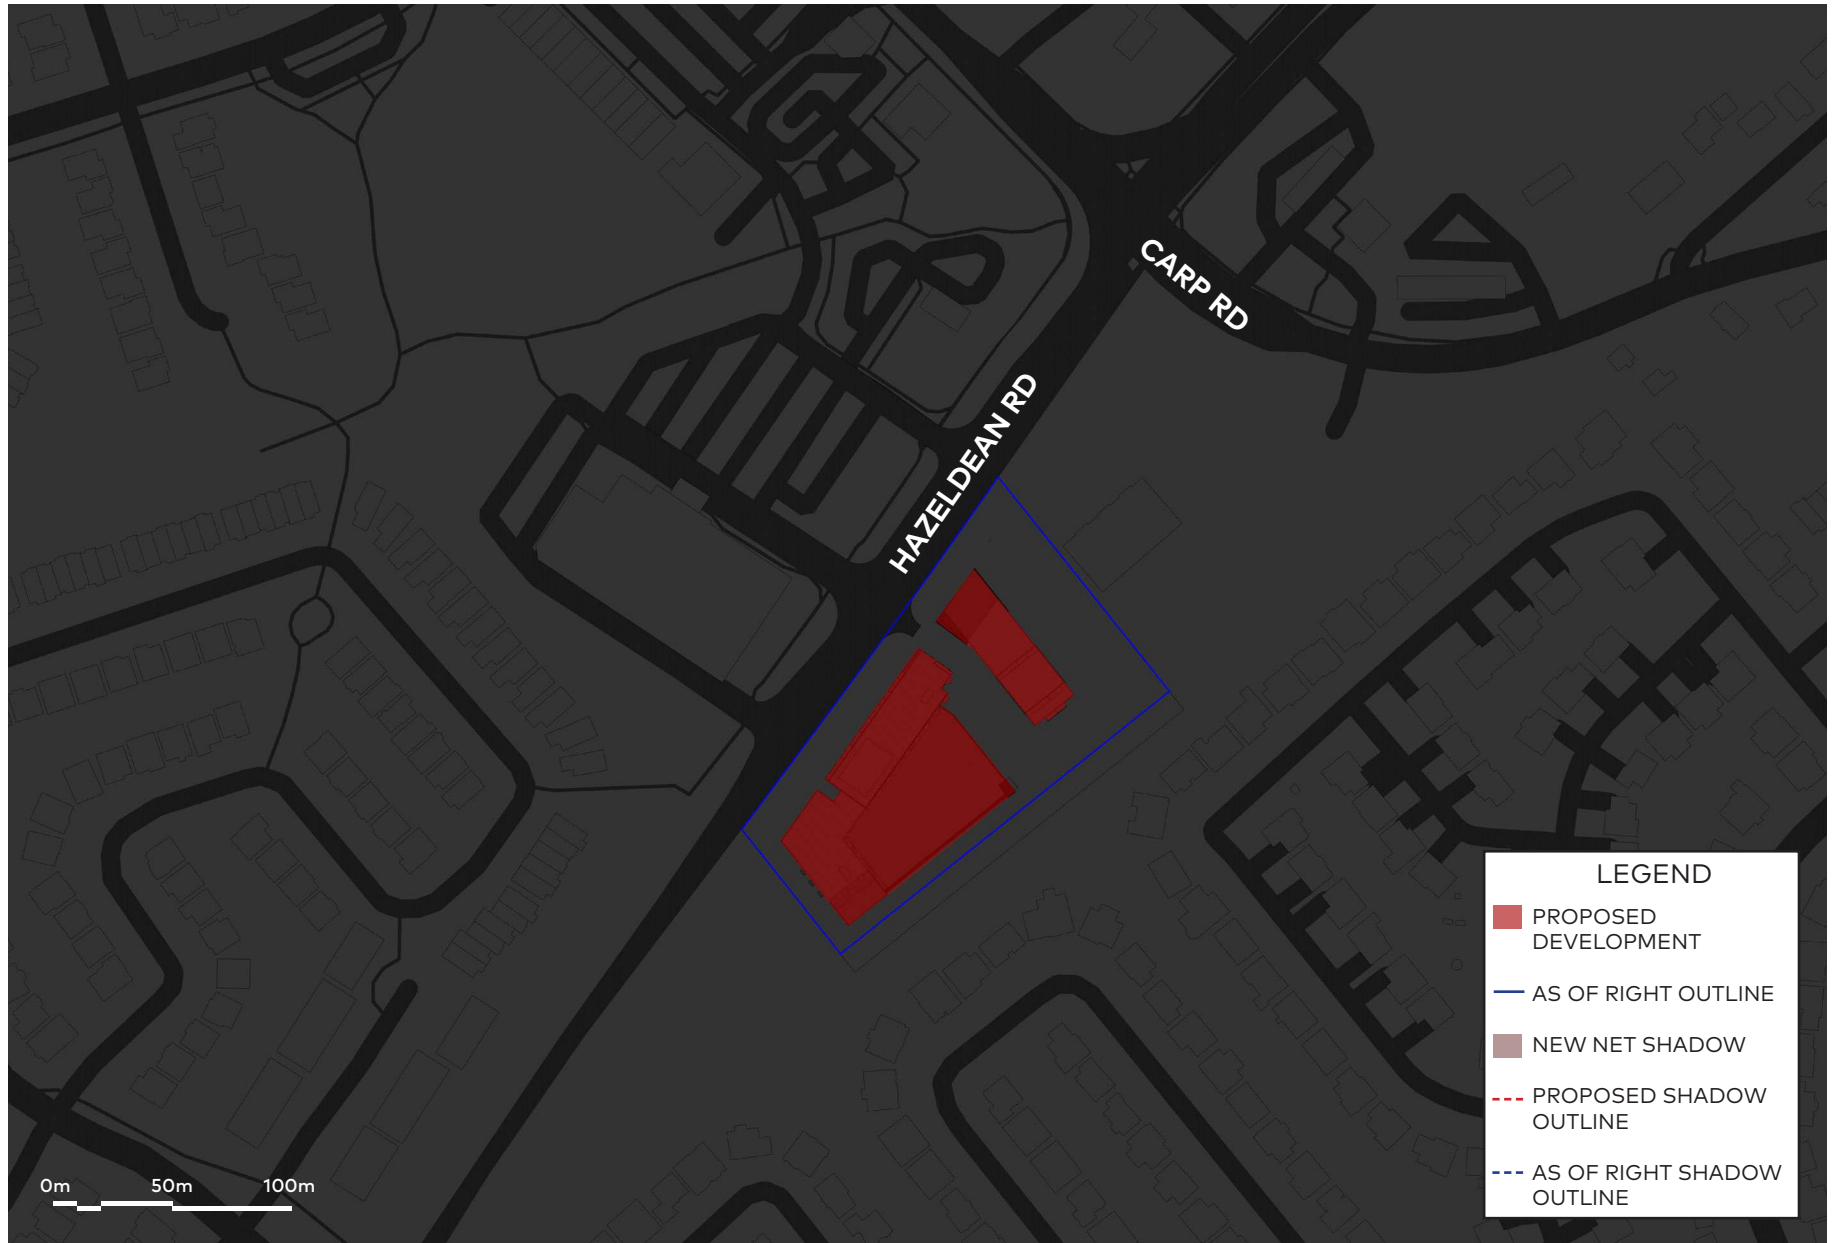

June 21, 3pm

June 21, 4pm

June 21, 5pm

June 21, 6pm

June 21, 7pm

June 21, 8pm

September 21, 6:49am

September 21, 10am

September 21, 11am

September 21, 12pm

September 21, 1pm

September 21, 2pm

September 21, 3pm

September 21, 4pm

September 21, 5pm

LEGEND

- PROPOSED DEVELOPMENT
- AS OF RIGHT OUTLINE
- NEW NET SHADOW
- PROPOSED SHADOW OUTLINE
- AS OF RIGHT SHADOW OUTLINE

September 21, 7:01pm

December 21, 7:39am

December 21, 11am

December 21, 12pm

December 21, 3pm