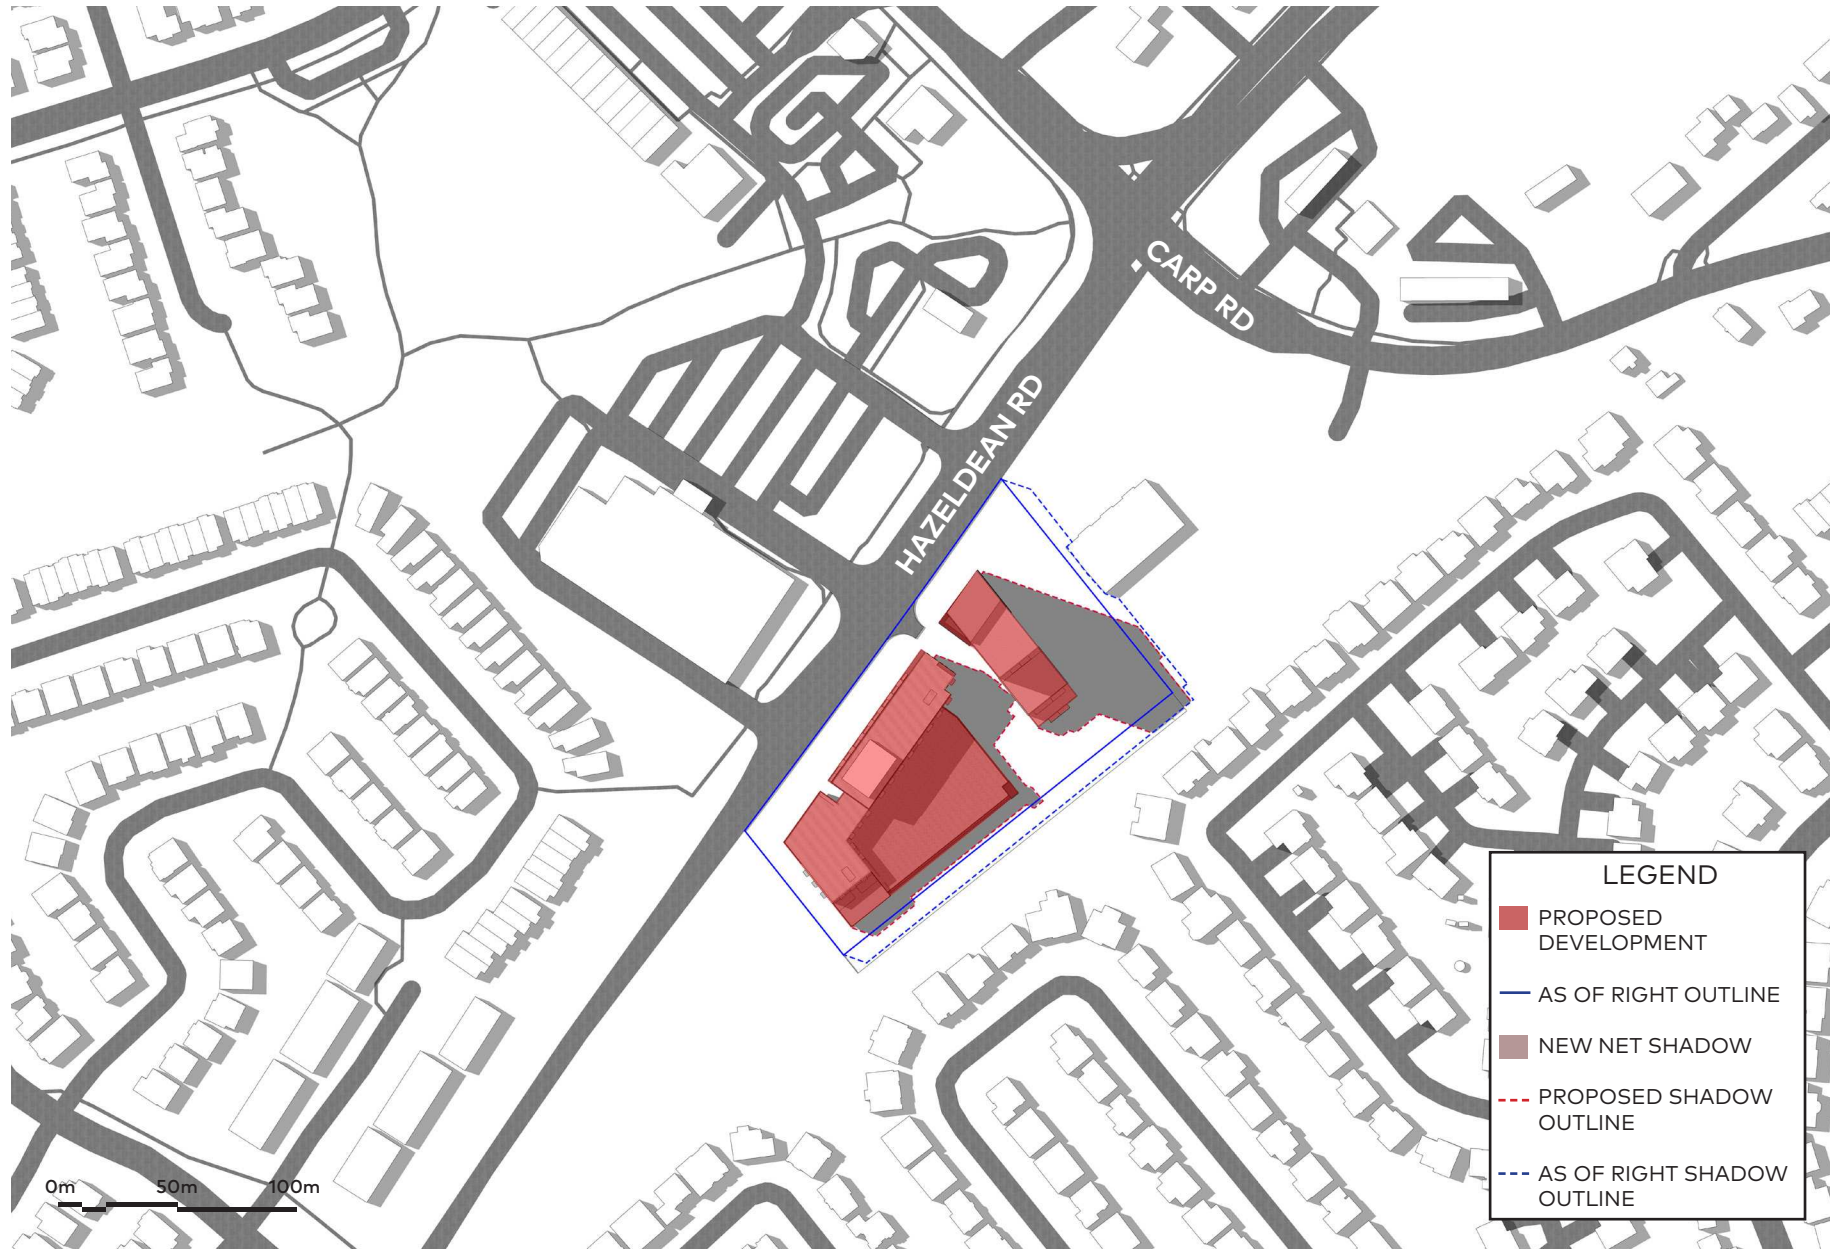

June 21, 5:15am

June 21, 8am

June 21, 9am

June 21, 10am

June 21, 11am

June 21, 12pm

June 21, 1pm

June 21, 2pm

June 21, 3pm

June 21, 4pm

June 21, 5pm

June 21, 6pm

June 21, 7pm

June 21, 8pm

September 21, 6:49am

September 21, 10am

September 21, 11am

September 21, 12pm

September 21, 1pm

September 21, 2pm

September 21, 3pm

September 21, 4pm

September 21, 5pm

LEGEND

- PROPOSED DEVELOPMENT
- AS OF RIGHT OUTLINE
- NEW NET SHADOW
- PROPOSED SHADOW OUTLINE
- AS OF RIGHT SHADOW OUTLINE

September 21, 7:01pm

December 21, 7:39am

December 21, 11am

December 21, 12pm

December 21, 3pm