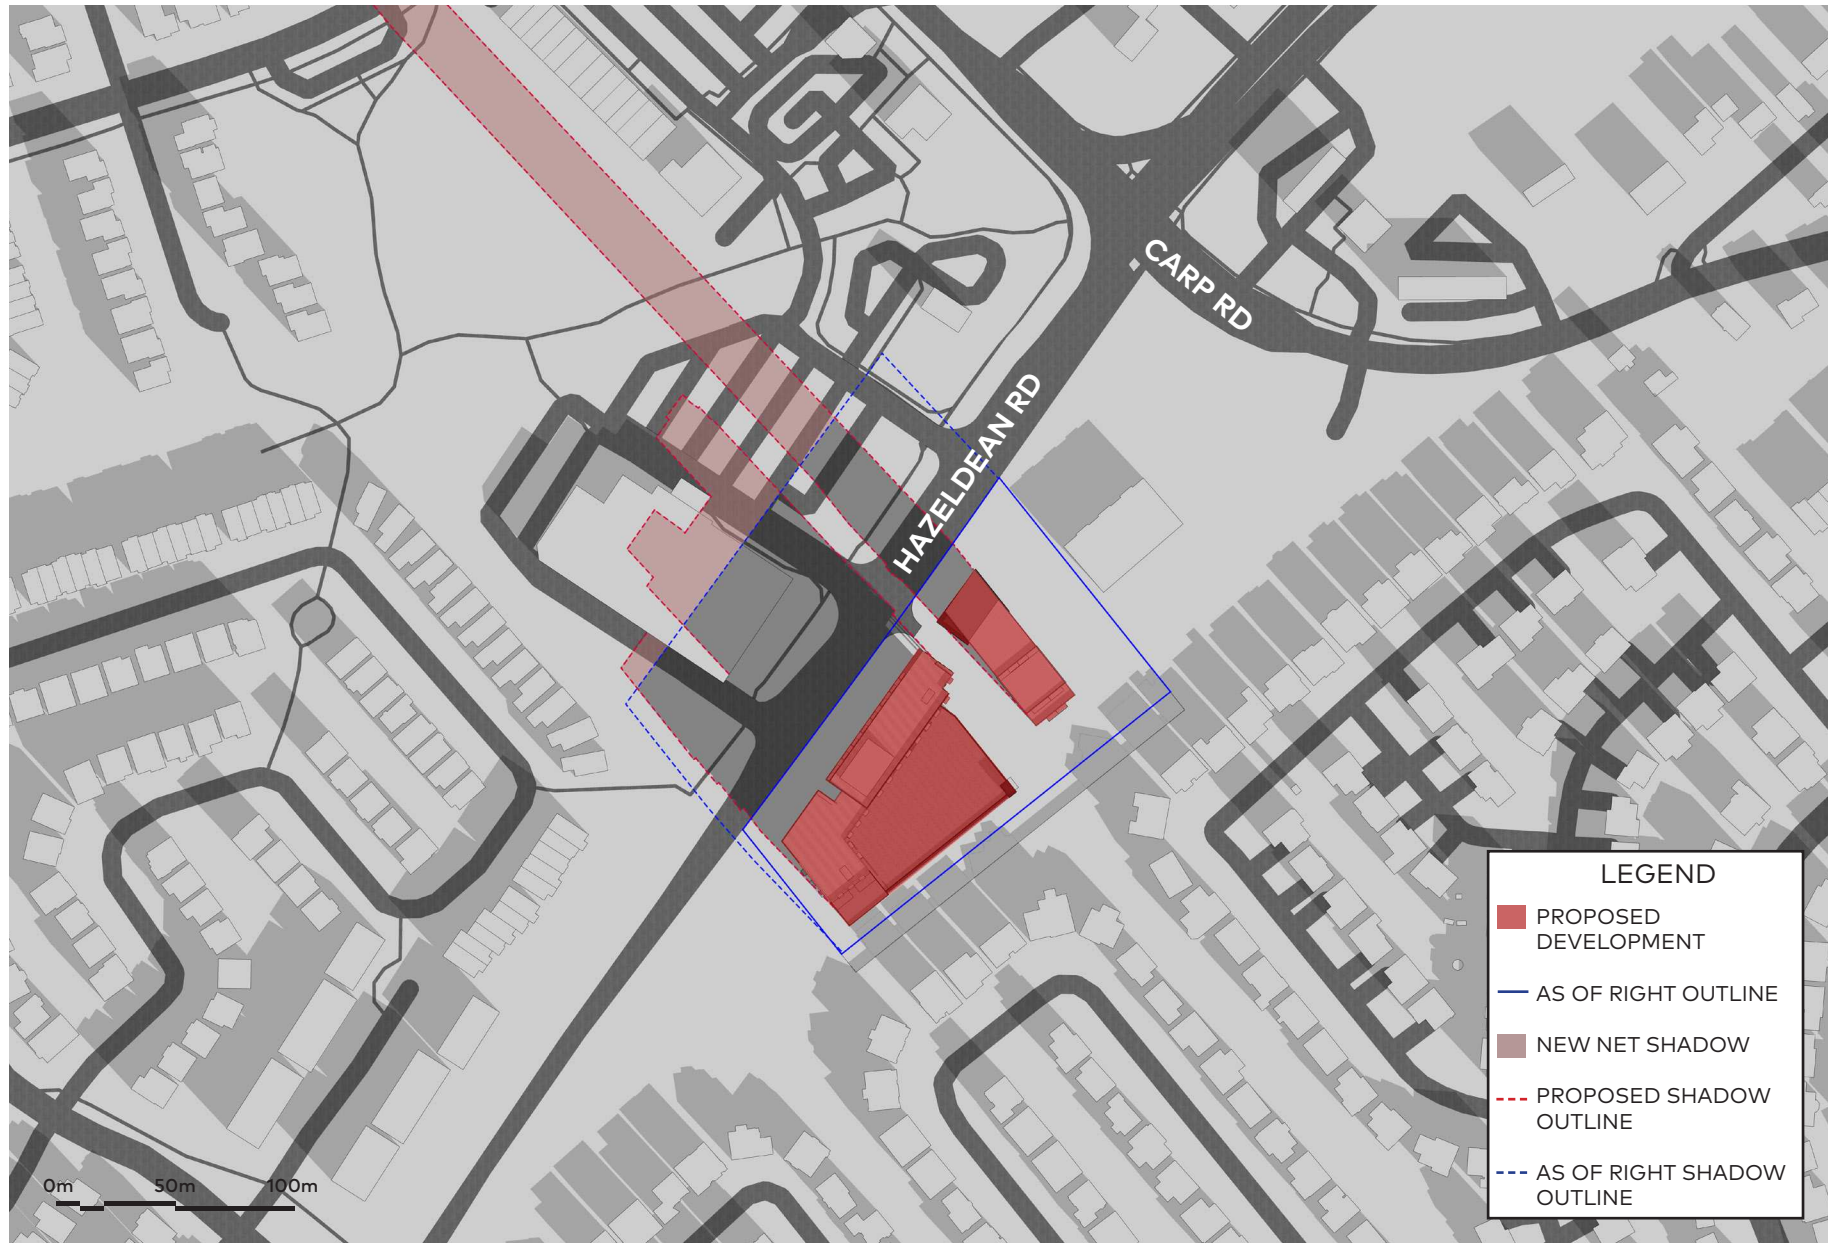

June 21, 3pm

June 21, 4pm

June 21, 5pm

June 21, 6pm

June 21, 7pm

June 21, 8pm

September 21, 6:49am

September 21, 10am

September 21, 11am

September 21, 12pm

September 21, 1pm

September 21, 2pm

September 21, 3pm

September 21, 4pm

September 21, 5pm

LEGEND

- PROPOSED DEVELOPMENT
- AS OF RIGHT OUTLINE
- NEW NET SHADOW
- PROPOSED SHADOW OUTLINE
- AS OF RIGHT SHADOW OUTLINE

September 21, 7:01pm

December 21, 7:39am

December 21, 11am

December 21, 12pm

December 21, 3pm