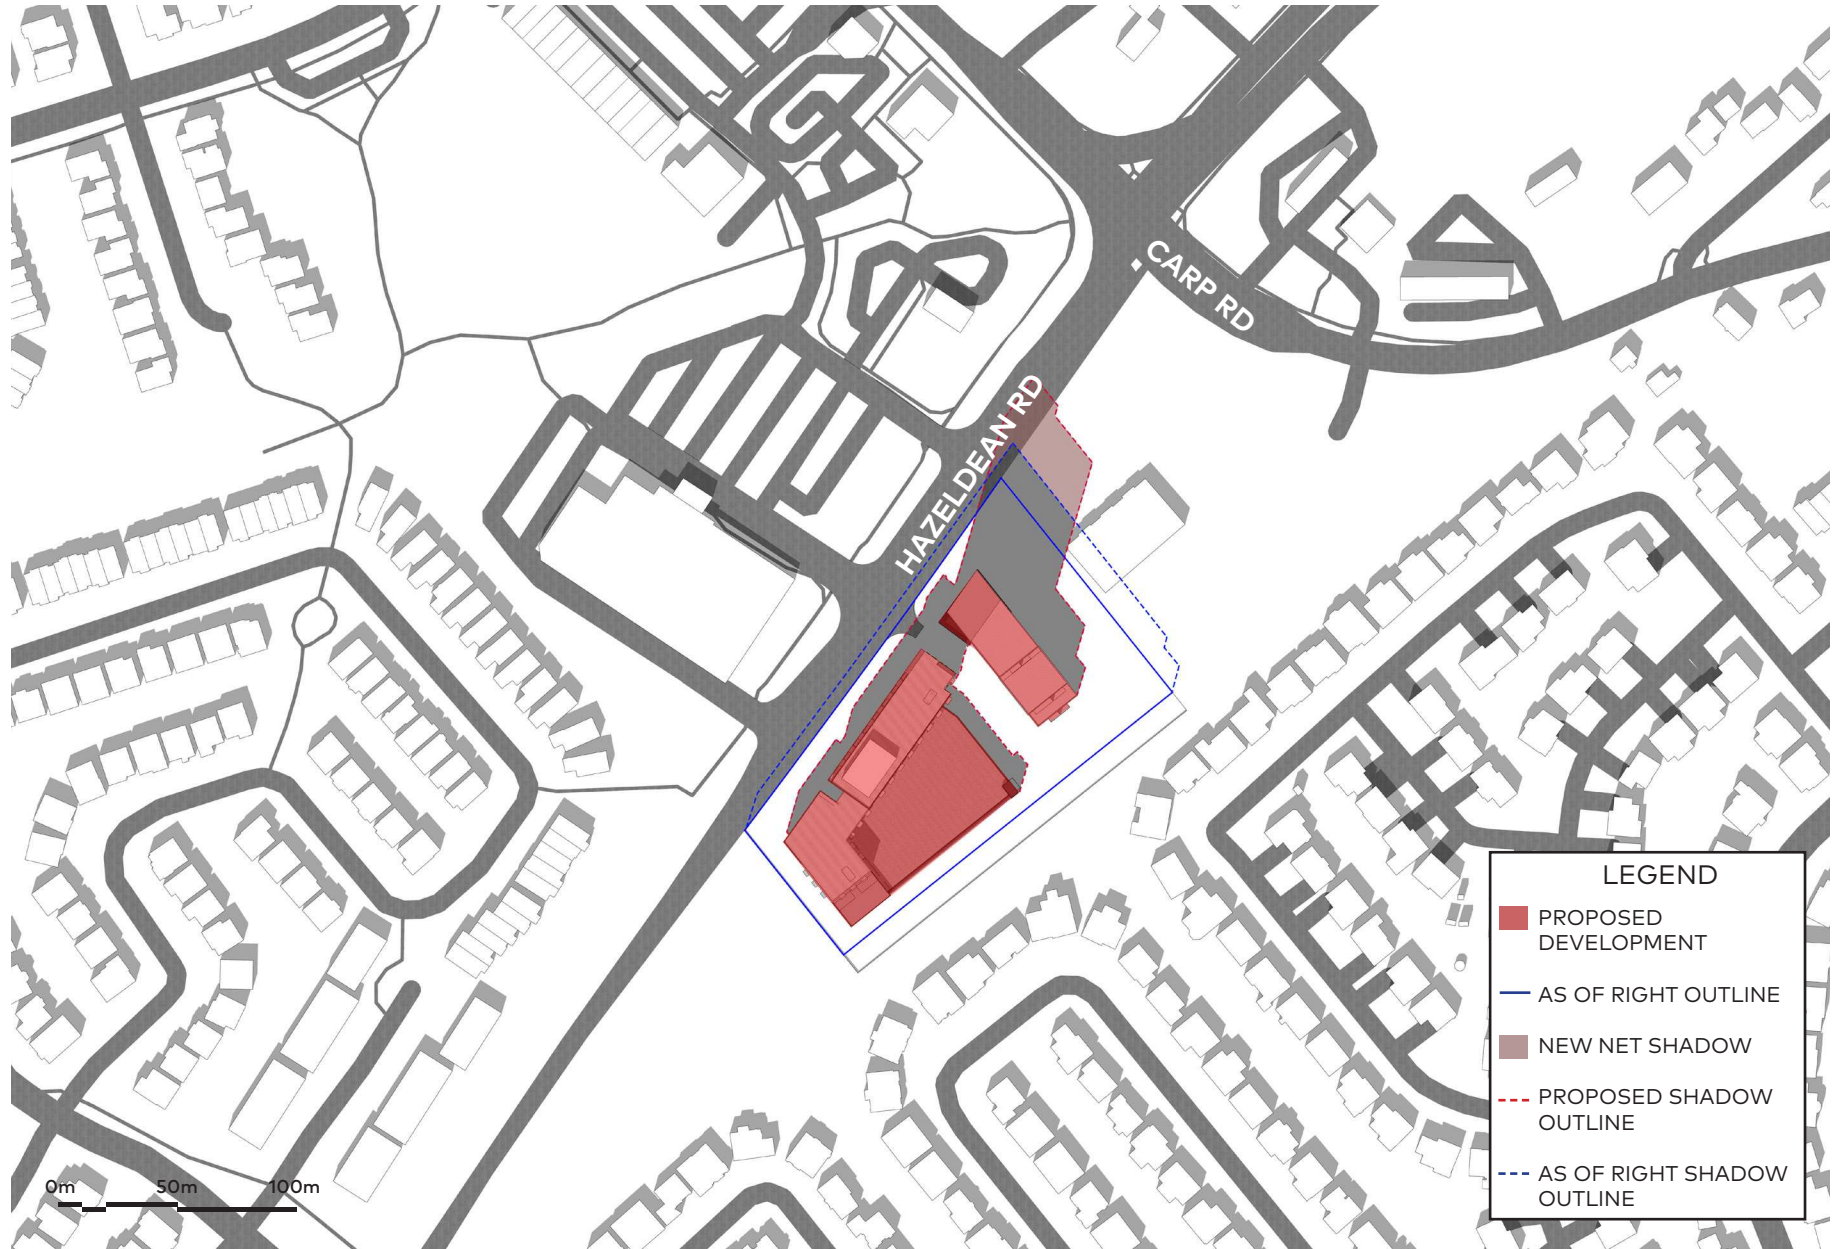

June 21, 3pm

June 21, 4pm

June 21, 5pm

June 21, 6pm

June 21, 7pm

June 21, 8pm

September 21, 6:49am

September 21, 10am

September 21, 11am

September 21, 12pm

September 21, 1pm

September 21, 2pm

September 21, 3pm

September 21, 4pm

September 21, 5pm

LEGEND

- PROPOSED DEVELOPMENT
- AS OF RIGHT OUTLINE
- NEW NET SHADOW
- PROPOSED SHADOW OUTLINE
- AS OF RIGHT SHADOW OUTLINE

September 21, 7:01pm

December 21, 7:39am

December 21, 11am

December 21, 12pm

December 21, 3pm