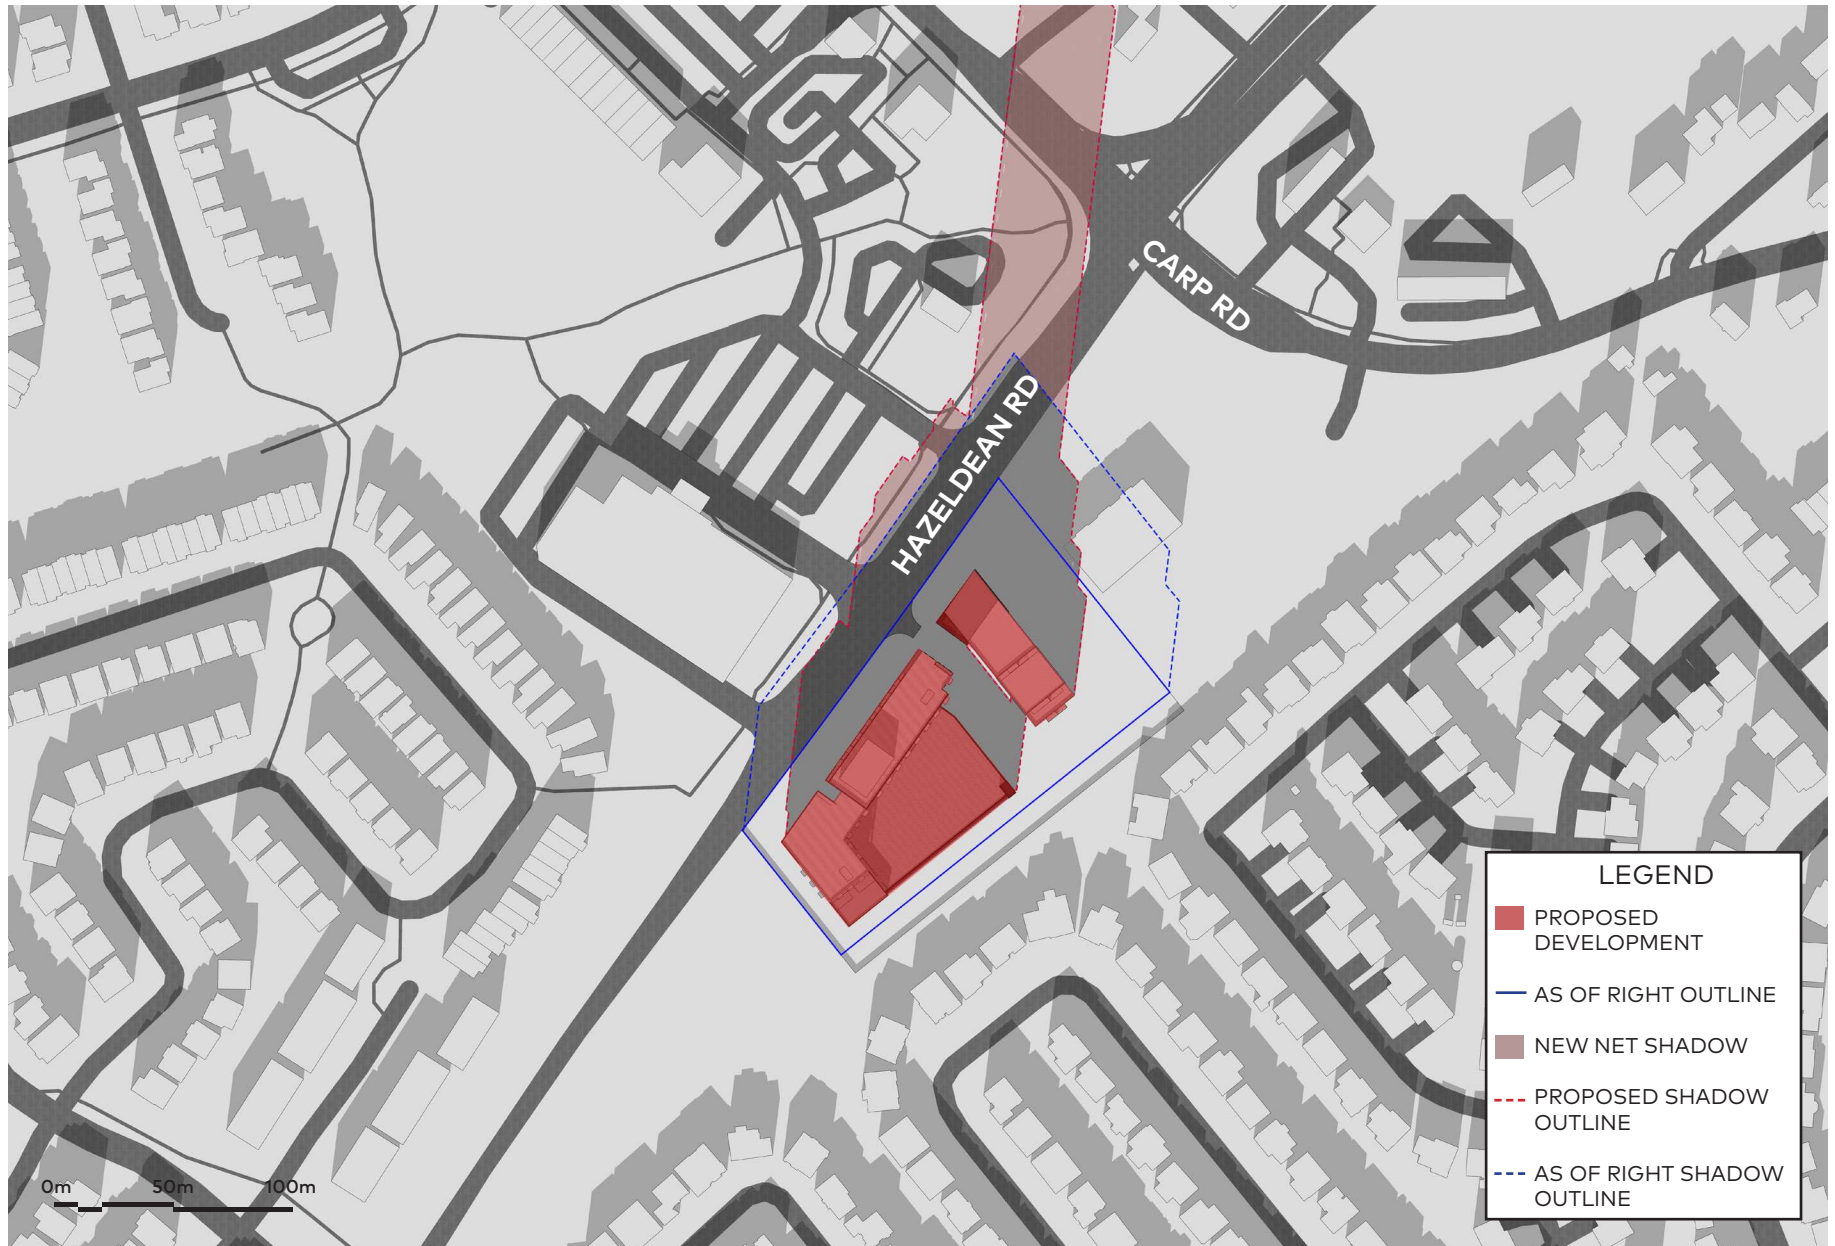

- PROPOSED DEVELOPMENT
- AS OF RIGHT OUTLINE
- NEW NET SHADOW
- PROPOSED SHADOW OUTLINE
- AS OF RIGHT SHADOW OUTLINE

September 21, 7:01pm

December 21, 7:39am

December 21, 11am

December 21, 12pm

December 21, 3pm