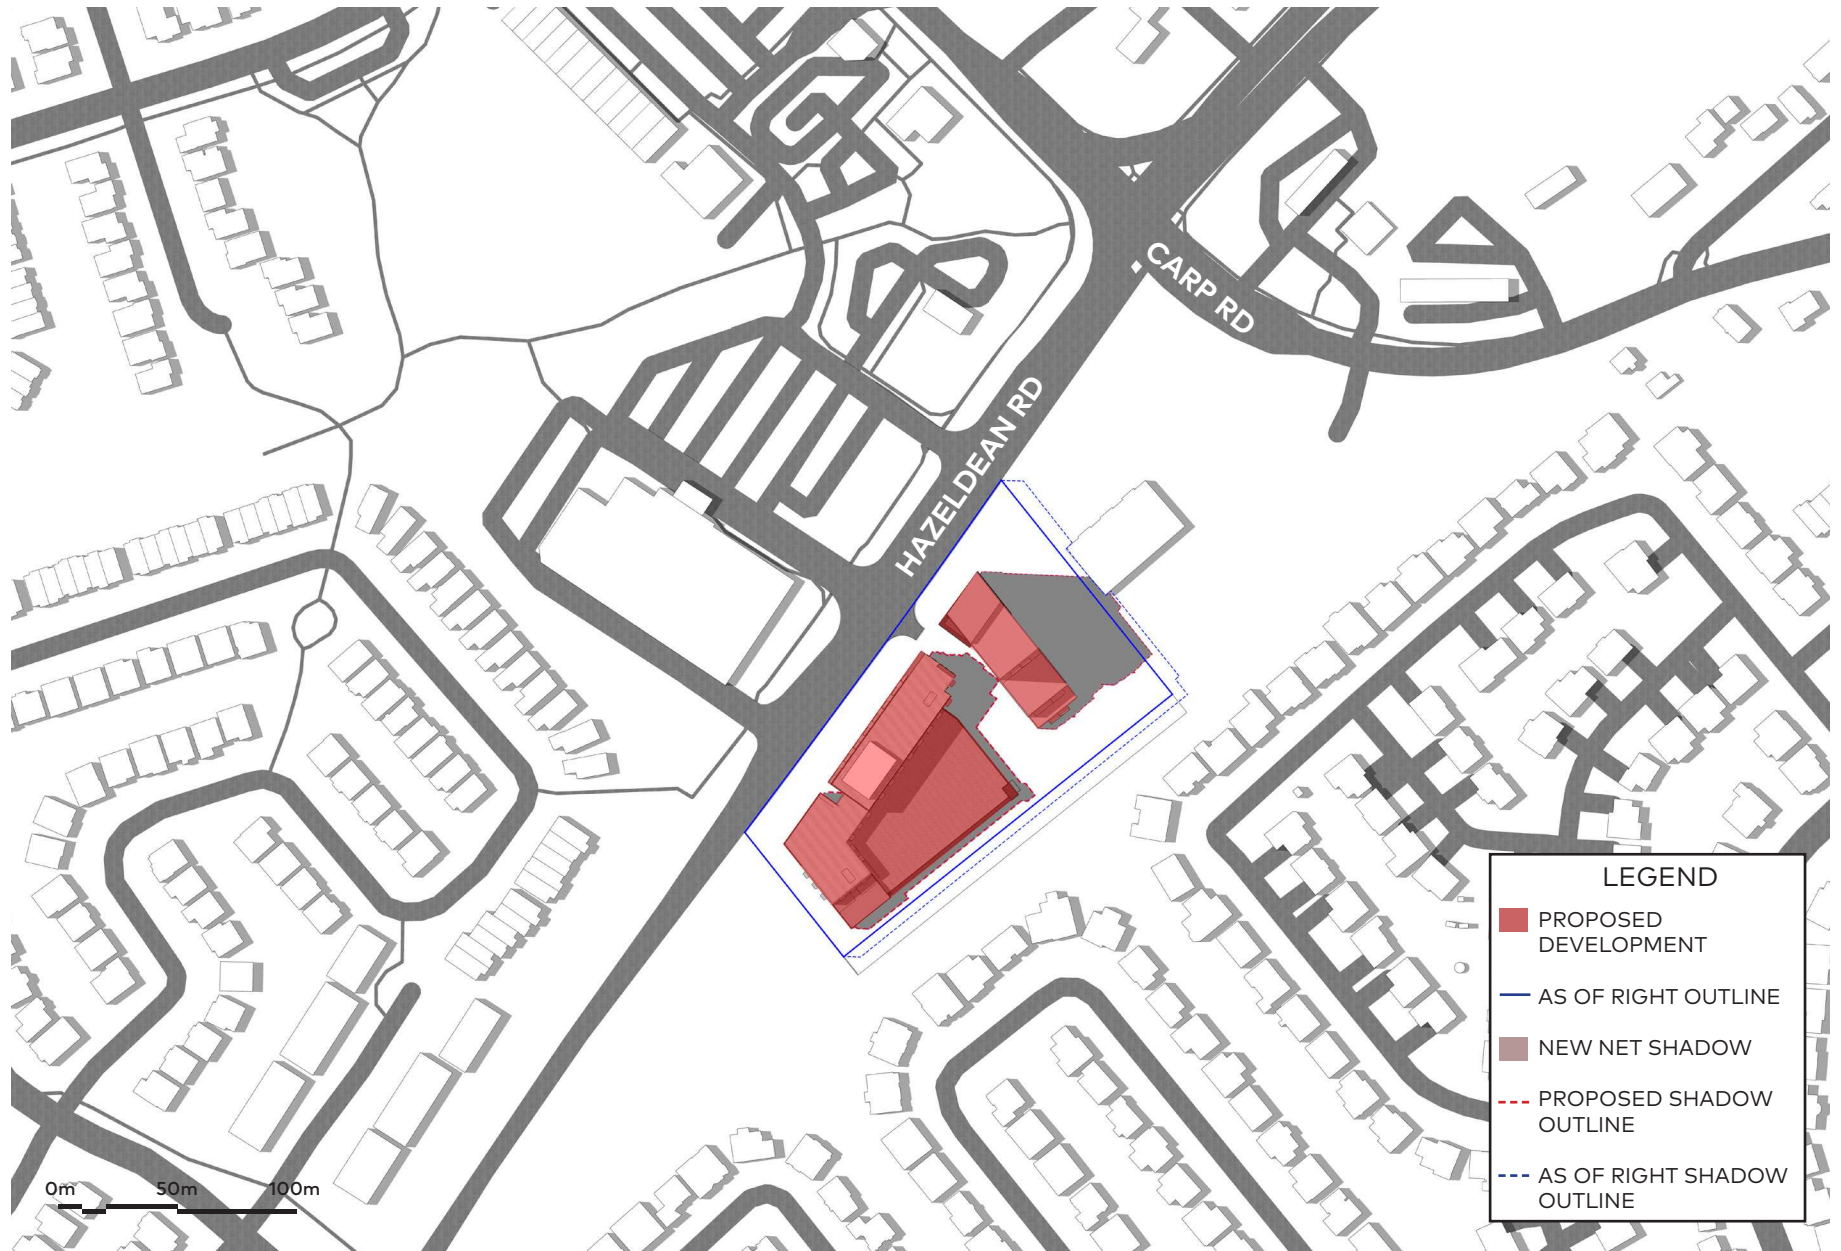

June 21, 5:15am

June 21, 8am

June 21, 9am

June 21, 10am

June 21, 11am

June 21, 12pm

June 21, 1pm

June 21, 2pm

June 21, 3pm

June 21, 4pm

June 21, 5pm

June 21, 6pm

June 21, 7pm

June 21, 8pm

September 21, 6:49am

September 21, 10am

September 21, 11am

September 21, 12pm

September 21, 1pm

September 21, 2pm

September 21, 3pm

September 21, 4pm

September 21, 5pm

LEGEND

- PROPOSED DEVELOPMENT
- AS OF RIGHT OUTLINE
- NEW NET SHADOW
- PROPOSED SHADOW OUTLINE
- AS OF RIGHT SHADOW OUTLINE

September 21, 7:01pm

December 21, 7:39am

December 21, 11am

December 21, 12pm

December 21, 3pm