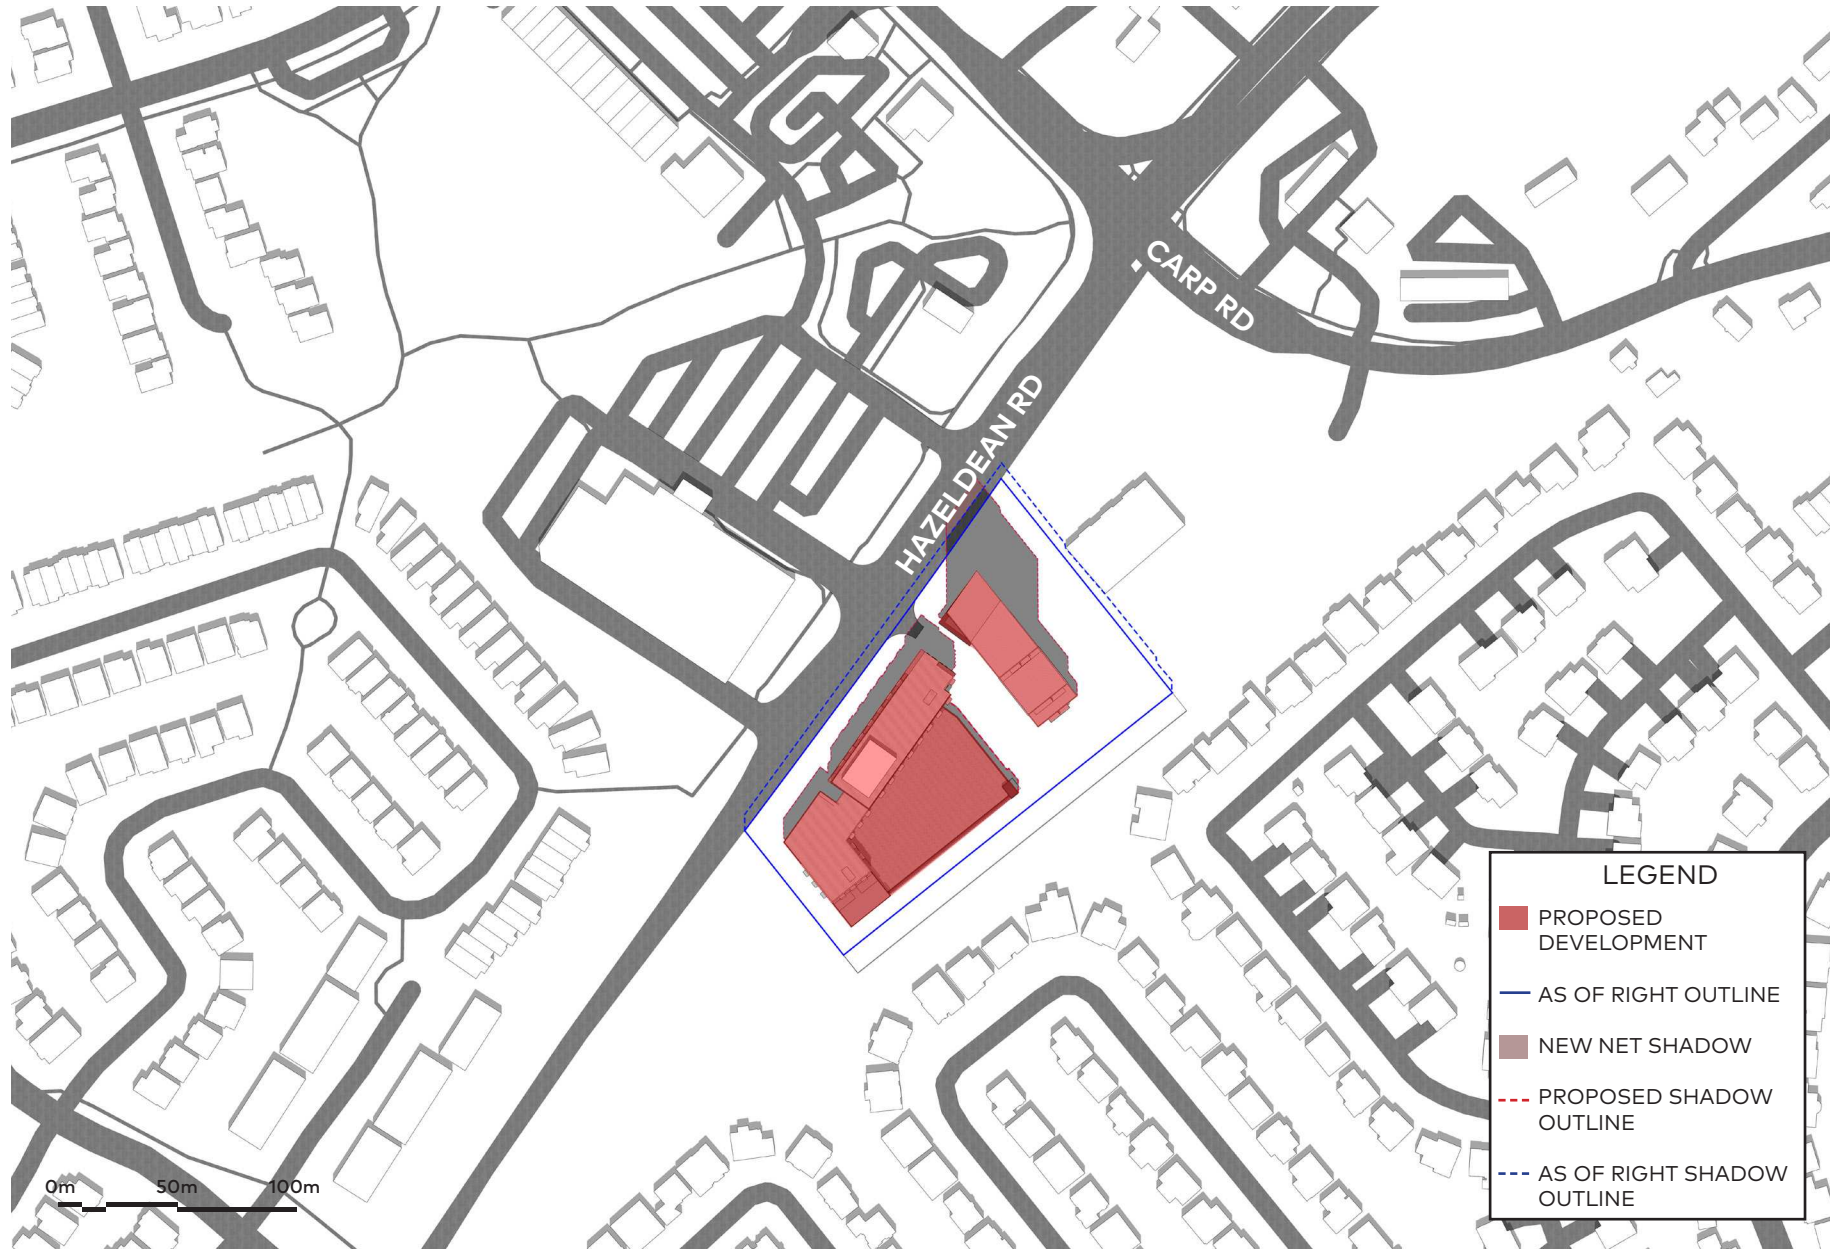

June 21, 5:15am

June 21, 8am

June 21, 9am

June 21, 10am

June 21, 11am

June 21, 12pm

June 21, 1pm

June 21, 2pm

June 21, 3pm

June 21, 4pm

June 21, 5pm

June 21, 6pm

June 21, 7pm

June 21, 8pm

September 21, 6:49am

September 21, 10am

September 21, 11am

September 21, 12pm

September 21, 1pm

September 21, 2pm

September 21, 3pm

September 21, 4pm

September 21, 5pm

LEGEND

- PROPOSED DEVELOPMENT
- AS OF RIGHT OUTLINE
- NEW NET SHADOW
- PROPOSED SHADOW OUTLINE
- AS OF RIGHT SHADOW OUTLINE

September 21, 7:01pm

December 21, 7:39am

December 21, 11am

December 21, 12pm

December 21, 3pm