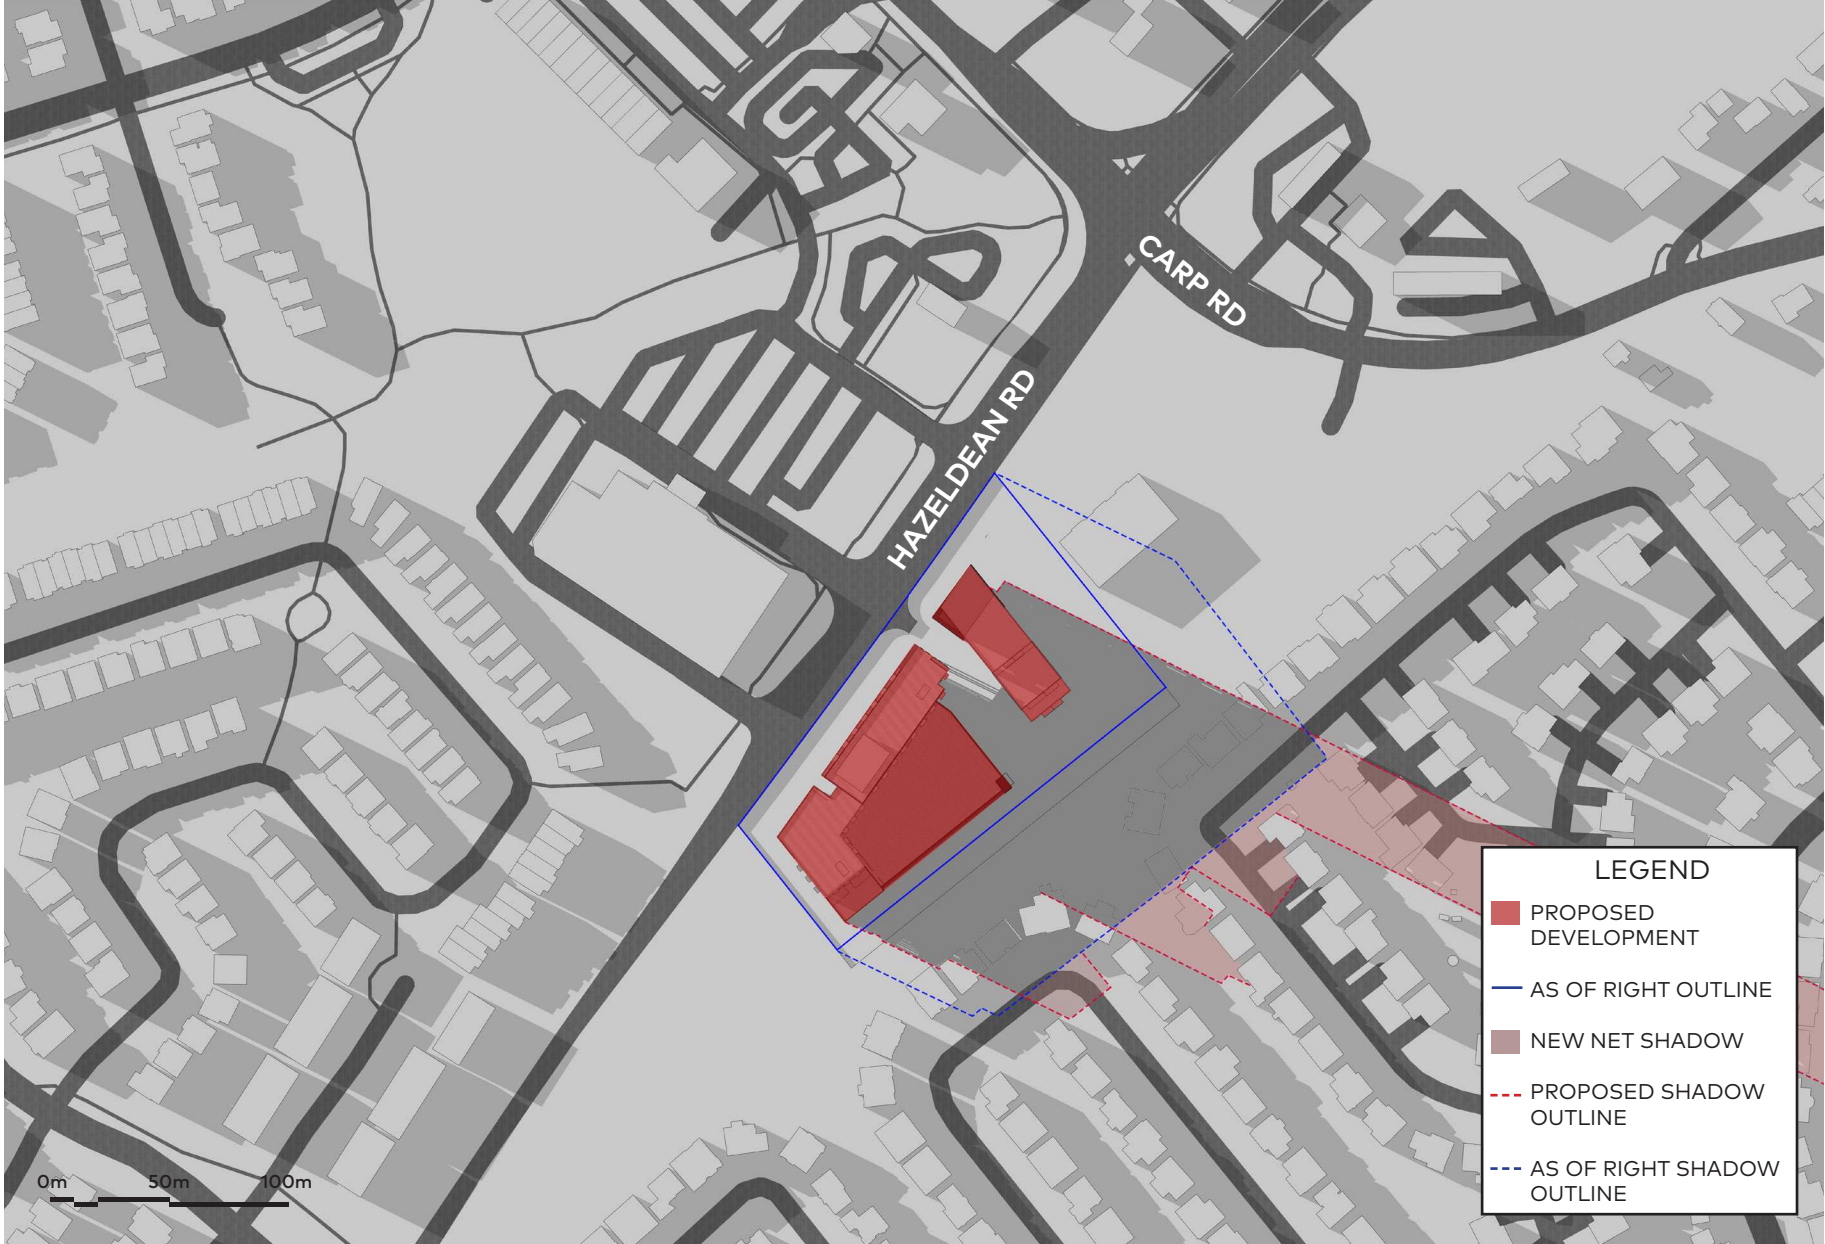

September 21, 11am

September 21, 12pm

September 21, 1pm

September 21, 2pm

September 21, 3pm

September 21, 4pm

September 21, 5pm

LEGEND

- PROPOSED DEVELOPMENT
- AS OF RIGHT OUTLINE
- NEW NET SHADOW
- PROPOSED SHADOW OUTLINE
- AS OF RIGHT SHADOW OUTLINE

September 21, 7:01pm

December 21, 7:39am

December 21, 11am

December 21, 12pm

December 21, 3pm