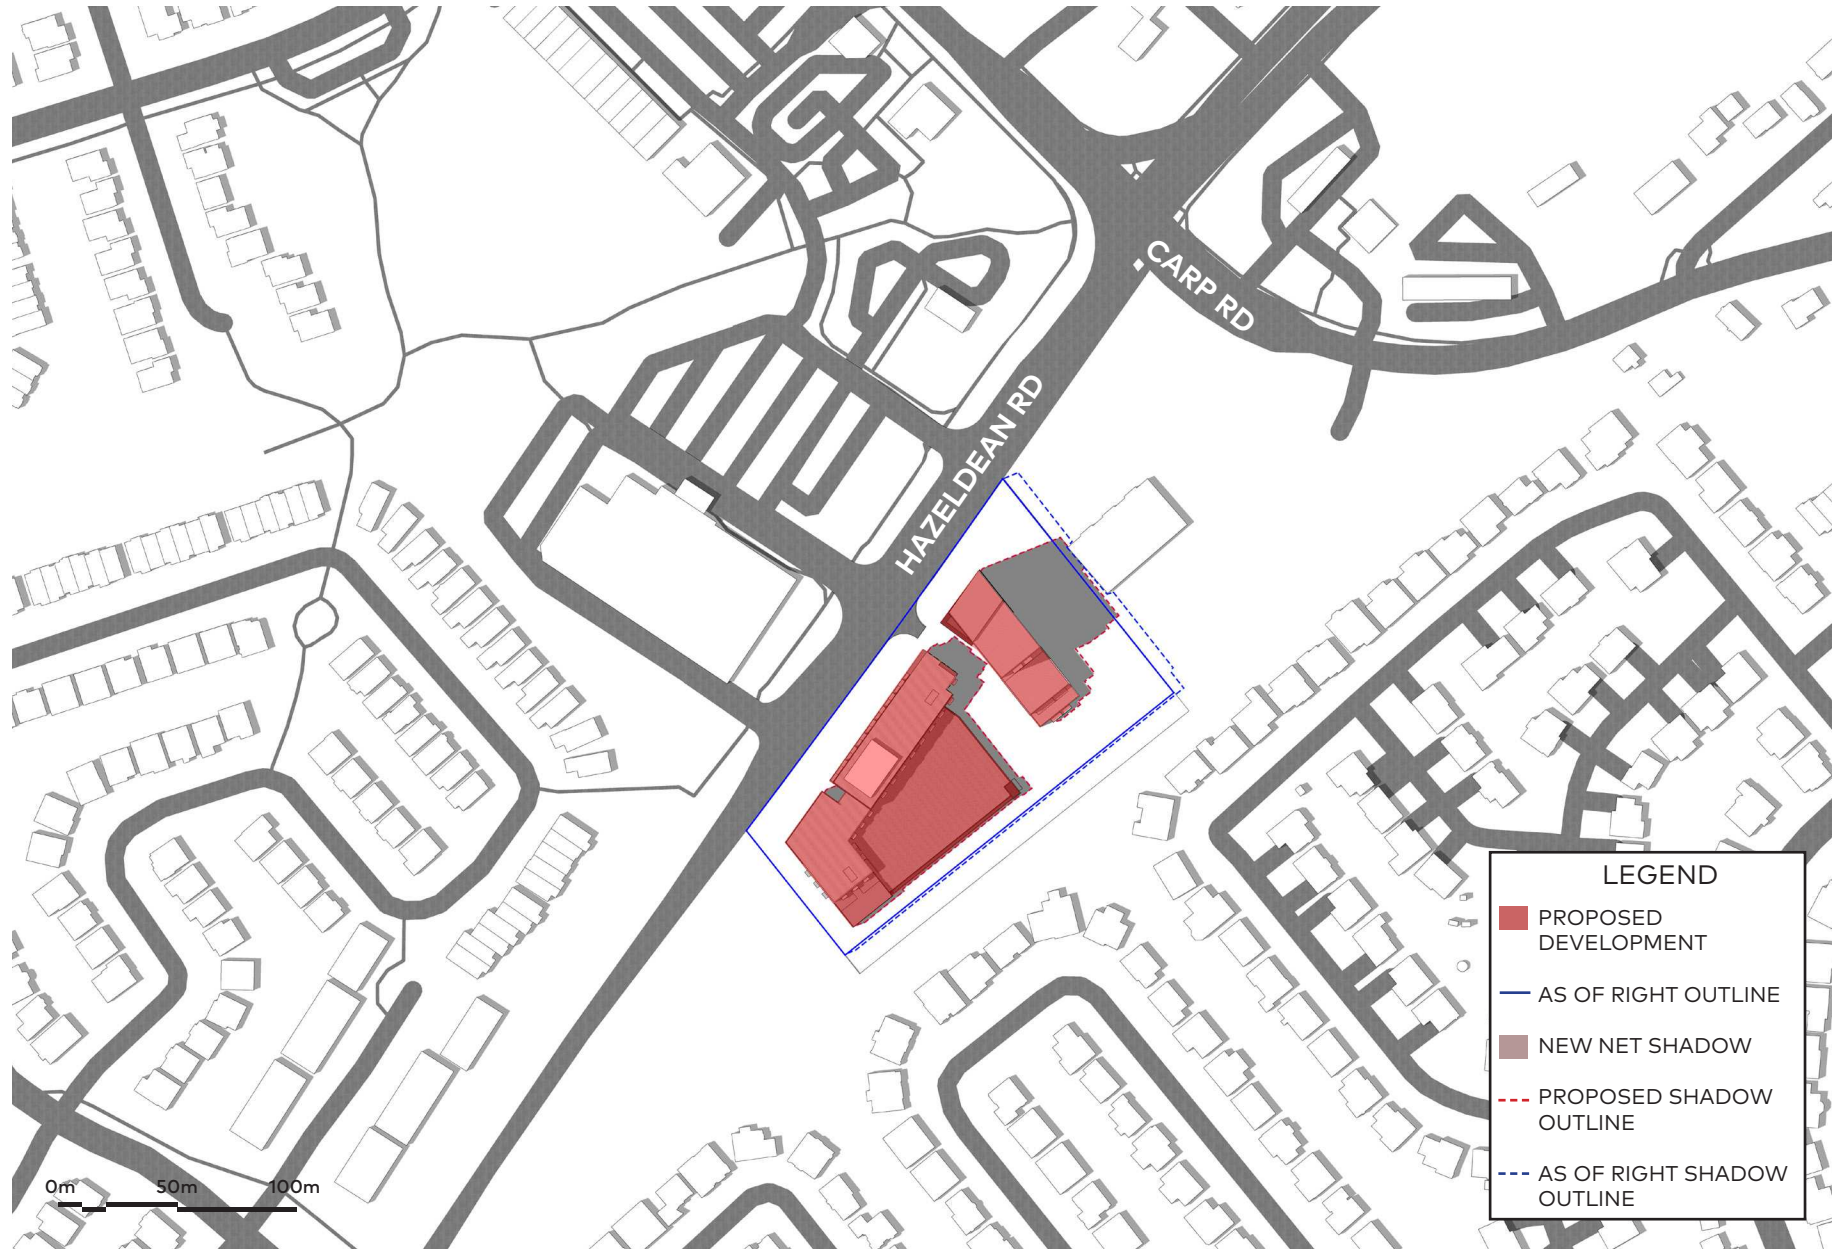

June 21, 3pm

June 21, 4pm

June 21, 5pm

June 21, 6pm

June 21, 7pm

June 21, 8pm

September 21, 6:49am

September 21, 10am

September 21, 11am

September 21, 12pm

September 21, 1pm

September 21, 2pm

September 21, 3pm

September 21, 4pm

September 21, 5pm

LEGEND

- PROPOSED DEVELOPMENT
- AS OF RIGHT OUTLINE
- NEW NET SHADOW
- PROPOSED SHADOW OUTLINE
- AS OF RIGHT SHADOW OUTLINE

September 21, 7:01pm

December 21, 7:39am

December 21, 11am

December 21, 12pm

December 21, 3pm