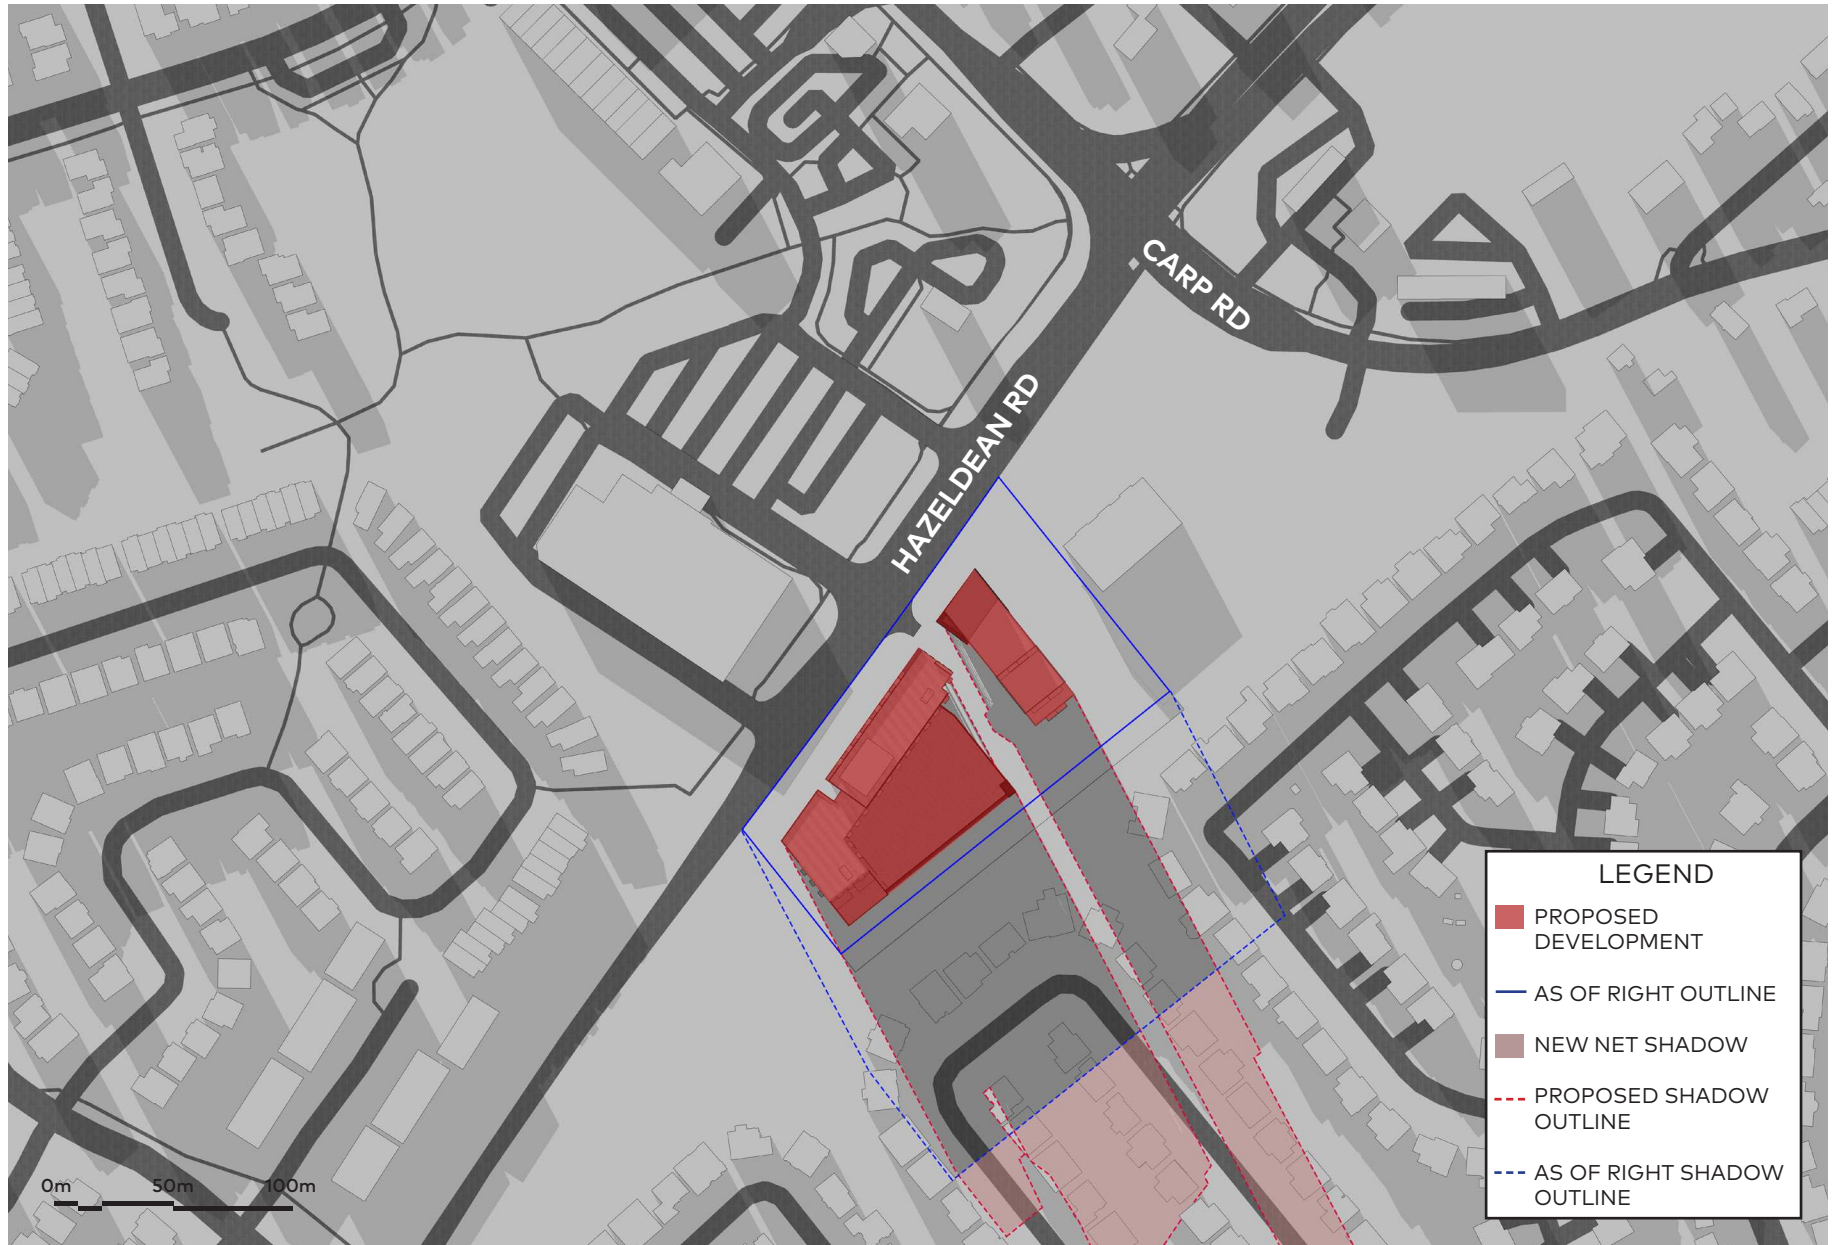

June 21, 3pm

June 21, 4pm

June 21, 5pm

June 21, 6pm

June 21, 7pm

June 21, 8pm

September 21, 6:49am

September 21, 10am

September 21, 11am

September 21, 12pm

September 21, 1pm

September 21, 2pm

September 21, 3pm

September 21, 4pm

September 21, 5pm

LEGEND

- PROPOSED DEVELOPMENT
- AS OF RIGHT OUTLINE
- NEW NET SHADOW
- PROPOSED SHADOW OUTLINE
- AS OF RIGHT SHADOW OUTLINE

September 21, 7:01pm

December 21, 7:39am

December 21, 11am

December 21, 12pm

December 21, 3pm