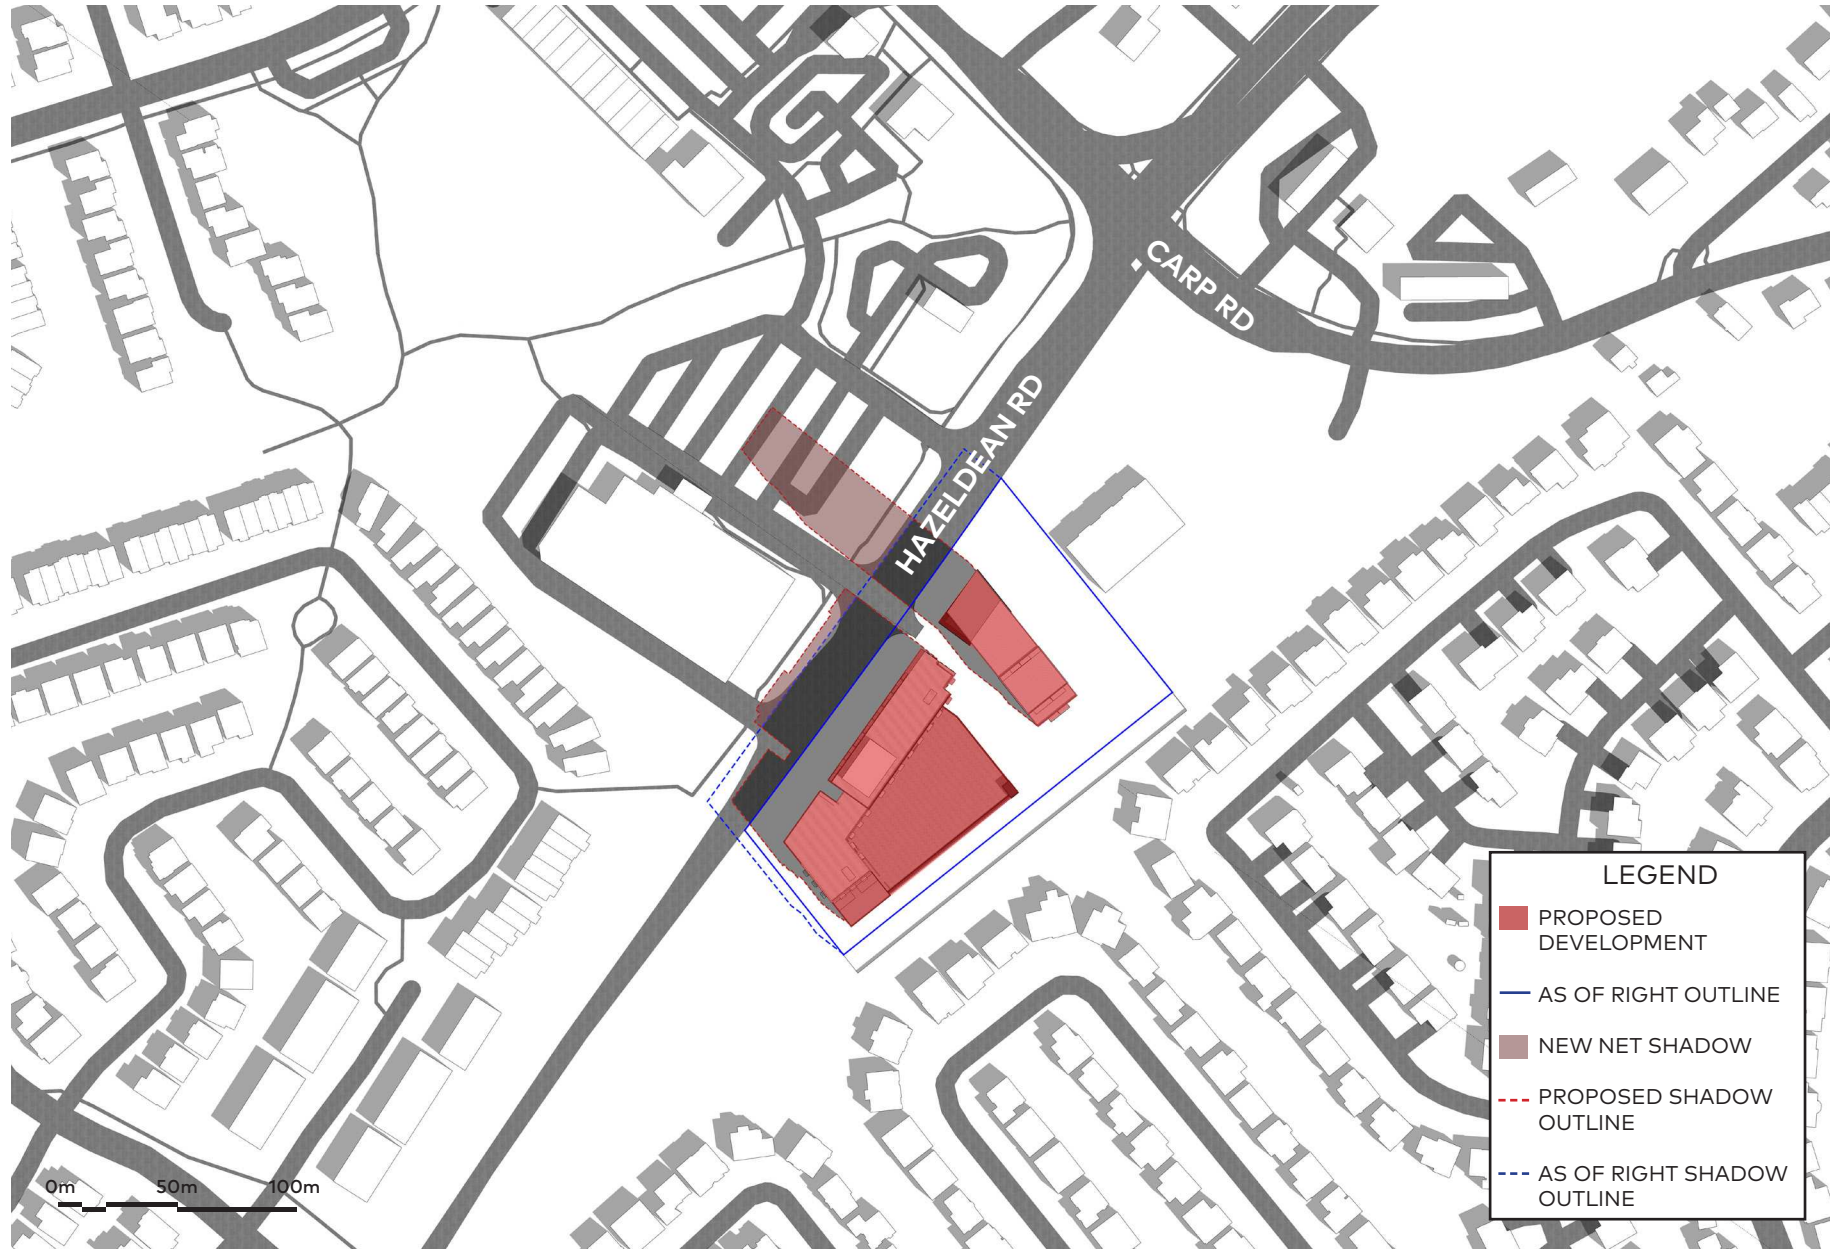

June 21, 5:15am

June 21, 8am

June 21, 9am

June 21, 10am

June 21, 11am

June 21, 12pm

June 21, 1pm

June 21, 2pm

June 21, 3pm

June 21, 4pm

June 21, 5pm

June 21, 6pm

June 21, 7pm

June 21, 8pm

September 21, 6:49am

September 21, 10am

September 21, 11am

September 21, 12pm

September 21, 1pm

September 21, 2pm

September 21, 3pm

September 21, 4pm

September 21, 5pm

LEGEND

- PROPOSED DEVELOPMENT
- AS OF RIGHT OUTLINE
- NEW NET SHADOW
- PROPOSED SHADOW OUTLINE
- AS OF RIGHT SHADOW OUTLINE

September 21, 7:01pm

December 21, 7:39am

December 21, 11am

December 21, 12pm

December 21, 3pm