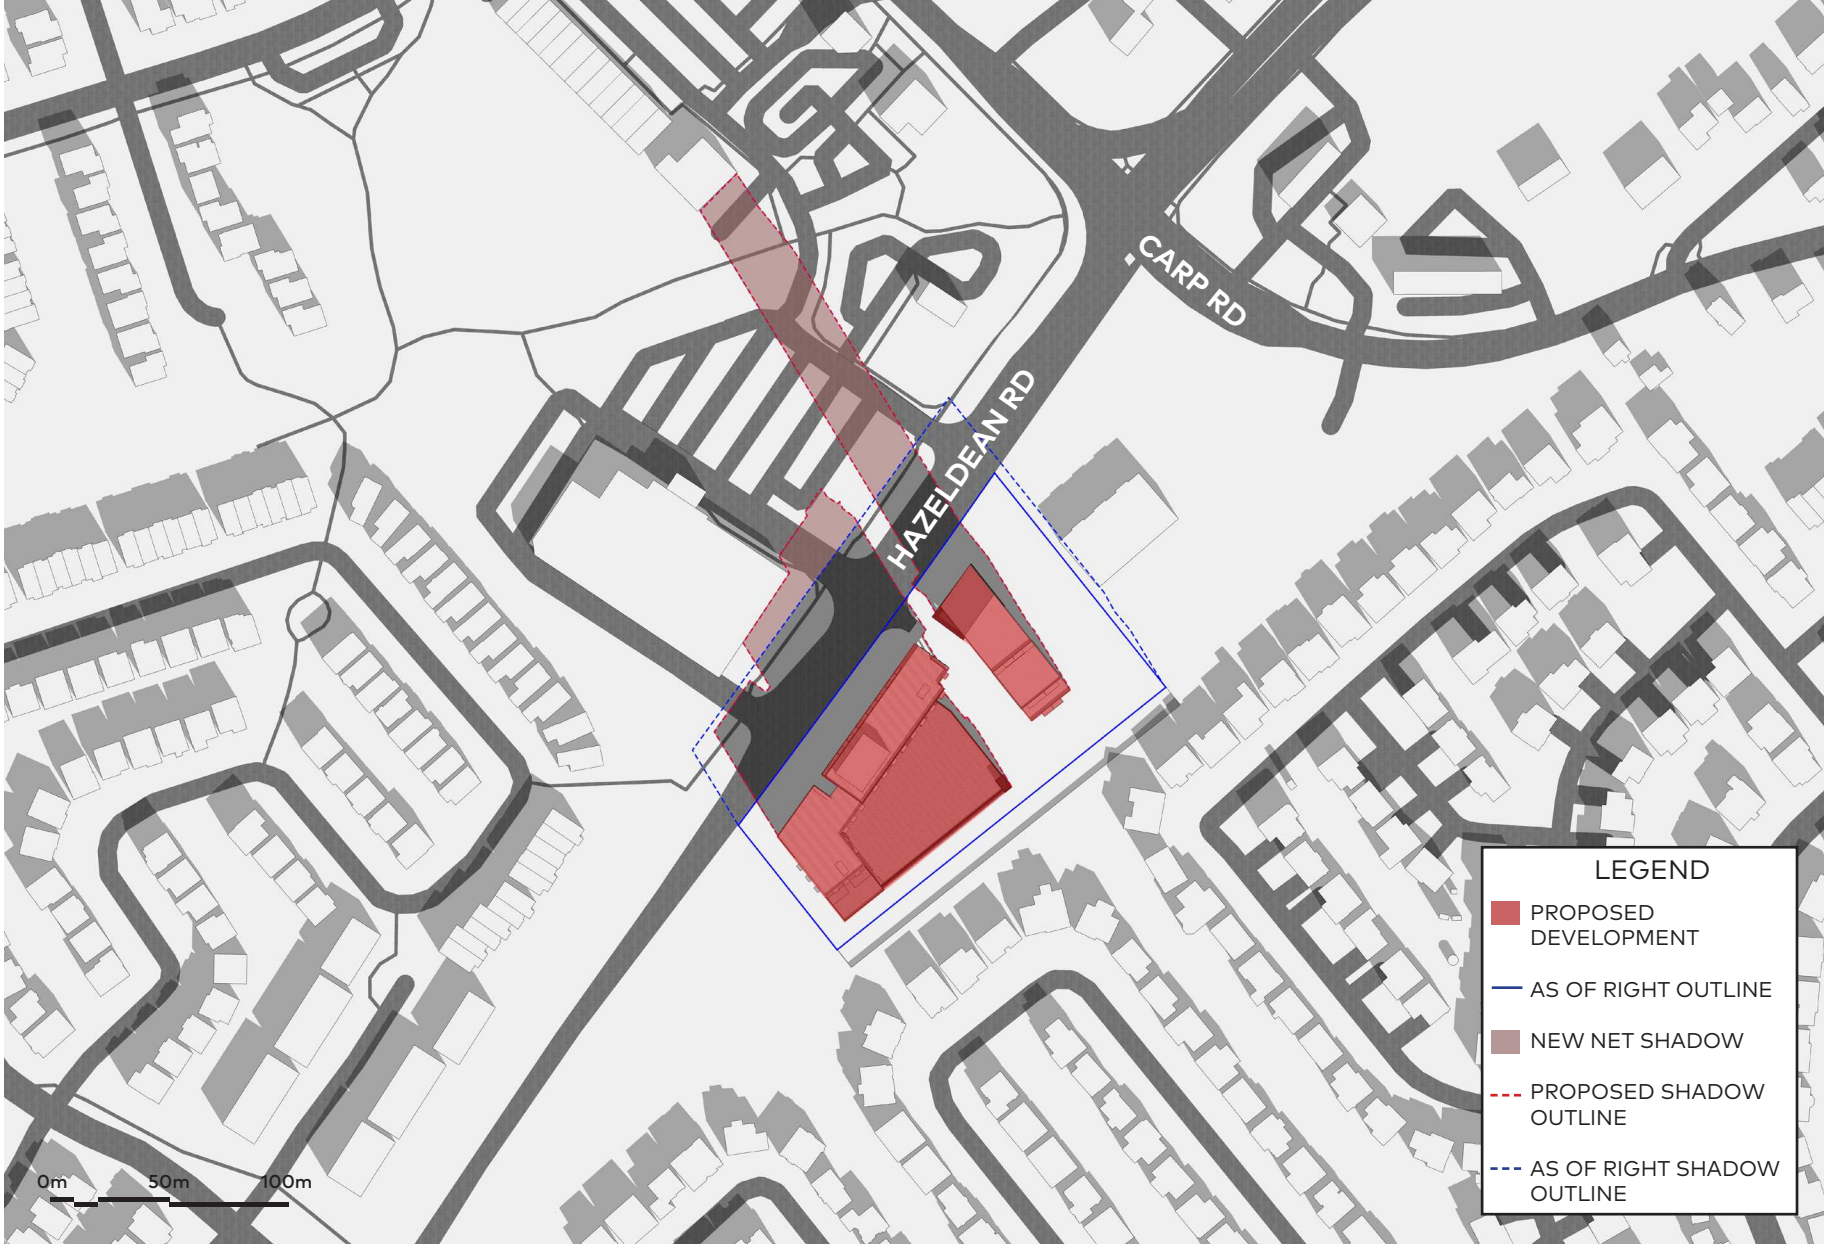

June 21, 3pm

June 21, 4pm

June 21, 5pm

June 21, 6pm

June 21, 7pm

June 21, 8pm

September 21, 6:49am

September 21, 10am

September 21, 11am

September 21, 12pm

September 21, 1pm

September 21, 2pm

September 21, 3pm

September 21, 4pm

September 21, 5pm

LEGEND

- PROPOSED DEVELOPMENT
- AS OF RIGHT OUTLINE
- NEW NET SHADOW
- PROPOSED SHADOW OUTLINE
- AS OF RIGHT SHADOW OUTLINE

September 21, 7:01pm

December 21, 7:39am

December 21, 11am

December 21, 12pm

December 21, 3pm