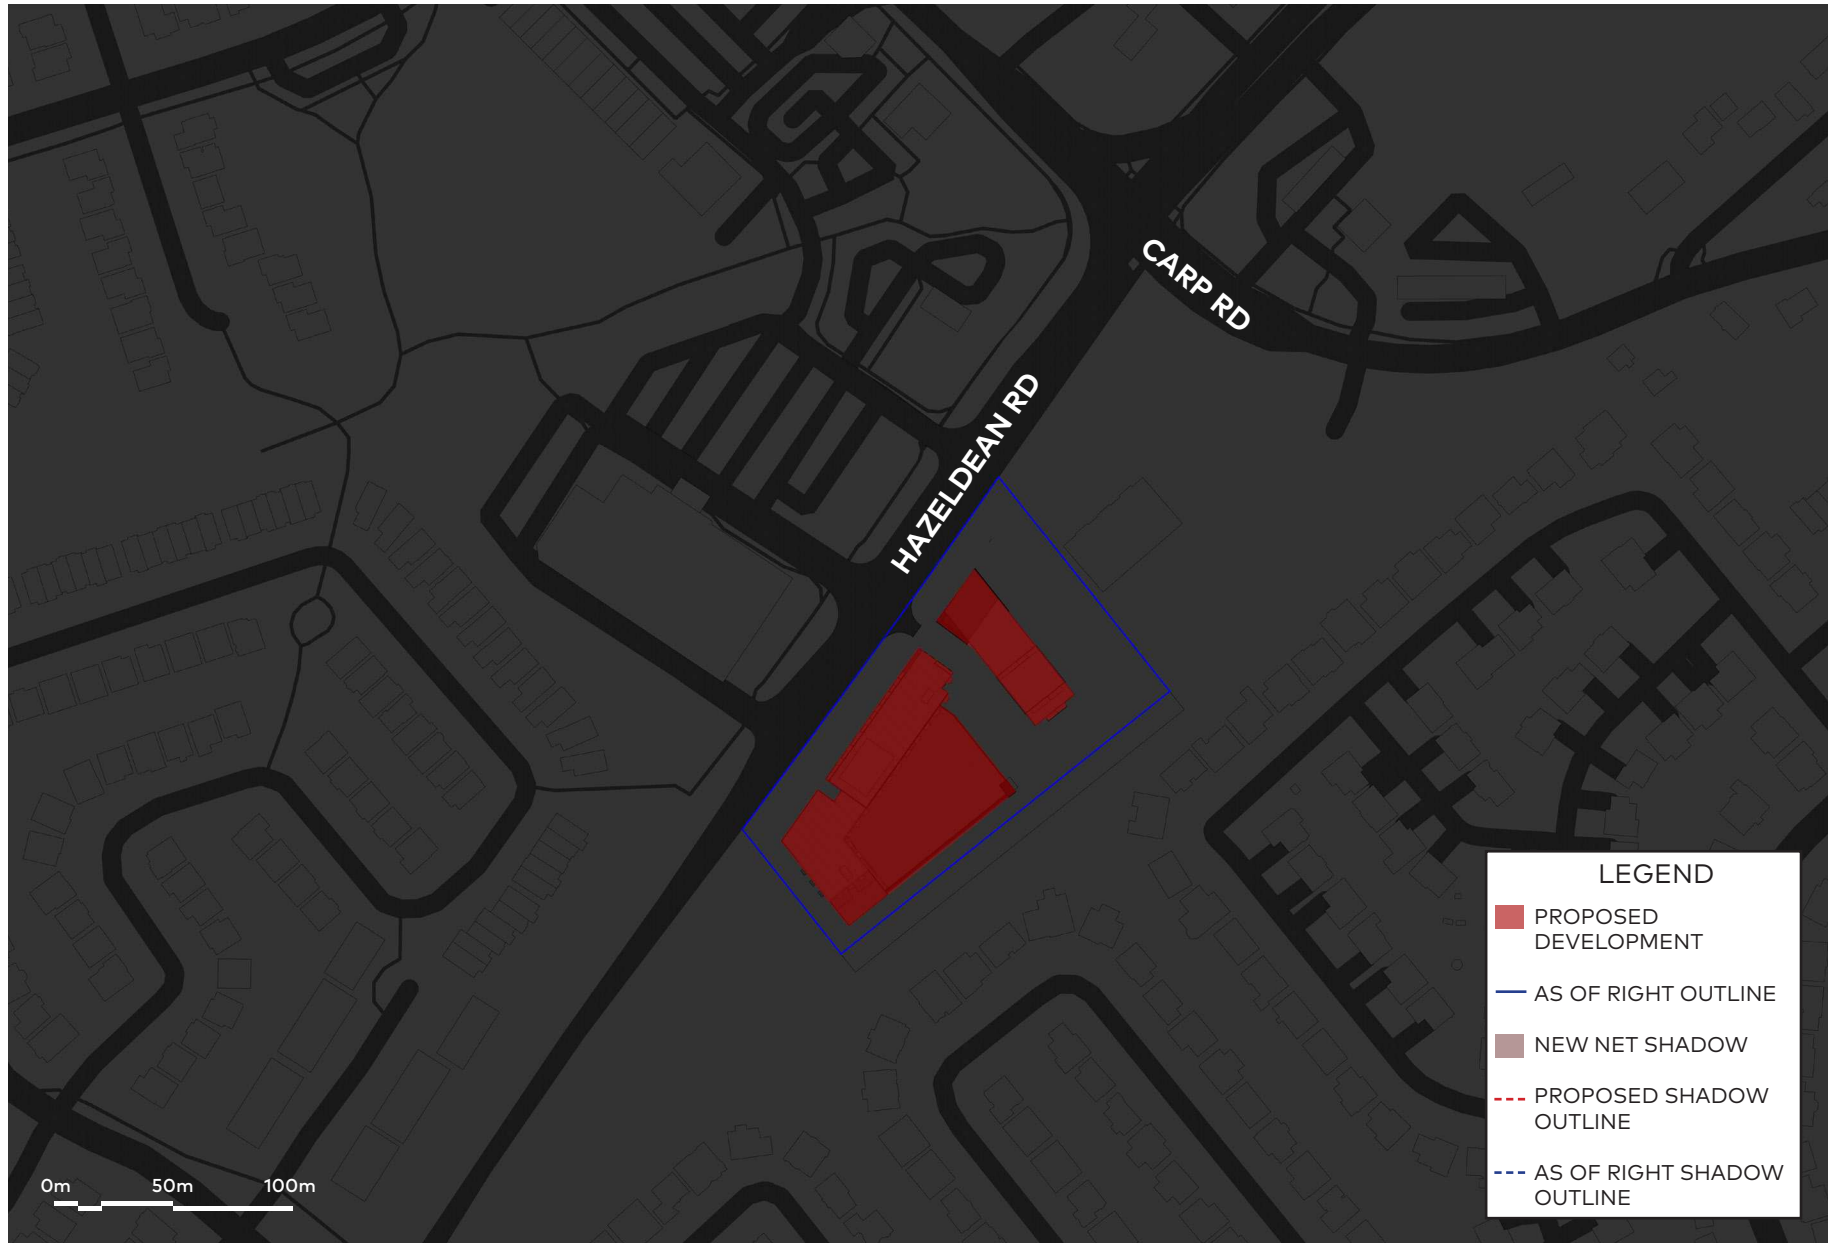

June 21, 5:15am

June 21, 8am

June 21, 9am

June 21, 10am

June 21, 11am

June 21, 12pm

June 21, 1pm

June 21, 2pm

June 21, 3pm

June 21, 4pm

June 21, 5pm

June 21, 6pm

June 21, 7pm

June 21, 8pm

September 21, 6:49am

September 21, 10am

September 21, 11am

September 21, 12pm

September 21, 1pm

September 21, 2pm

September 21, 3pm

September 21, 4pm

September 21, 5pm

LEGEND

- PROPOSED DEVELOPMENT
- AS OF RIGHT OUTLINE
- NEW NET SHADOW
- PROPOSED SHADOW OUTLINE
- AS OF RIGHT SHADOW OUTLINE

September 21, 7:01pm

December 21, 7:39am

December 21, 11am

December 21, 12pm

December 21, 3pm