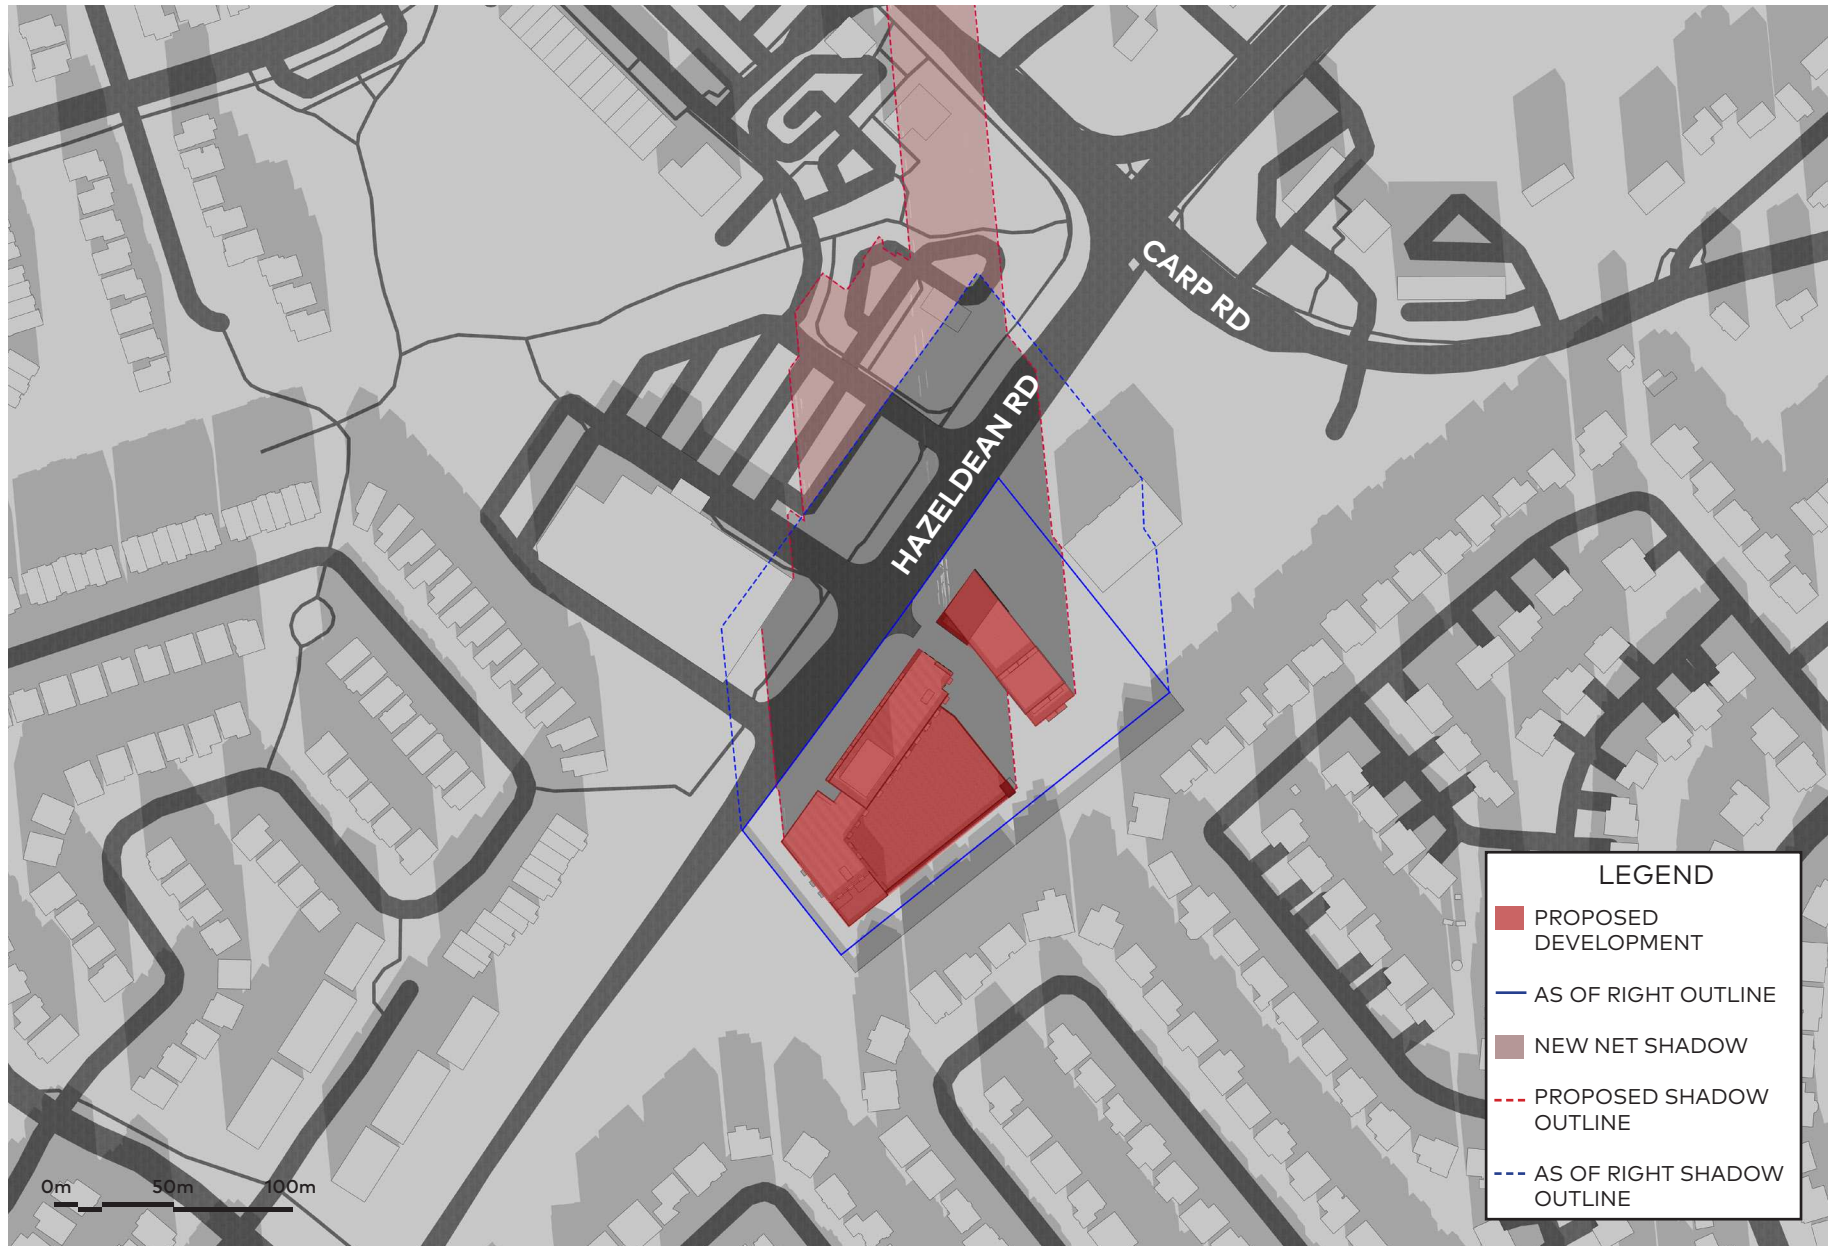

- PROPOSED DEVELOPMENT
- AS OF RIGHT OUTLINE
- NEW NET SHADOW
- PROPOSED SHADOW OUTLINE
- AS OF RIGHT SHADOW OUTLINE

September 21, 7:01pm

December 21, 7:39am

December 21, 11am

December 21, 12pm

December 21, 3pm