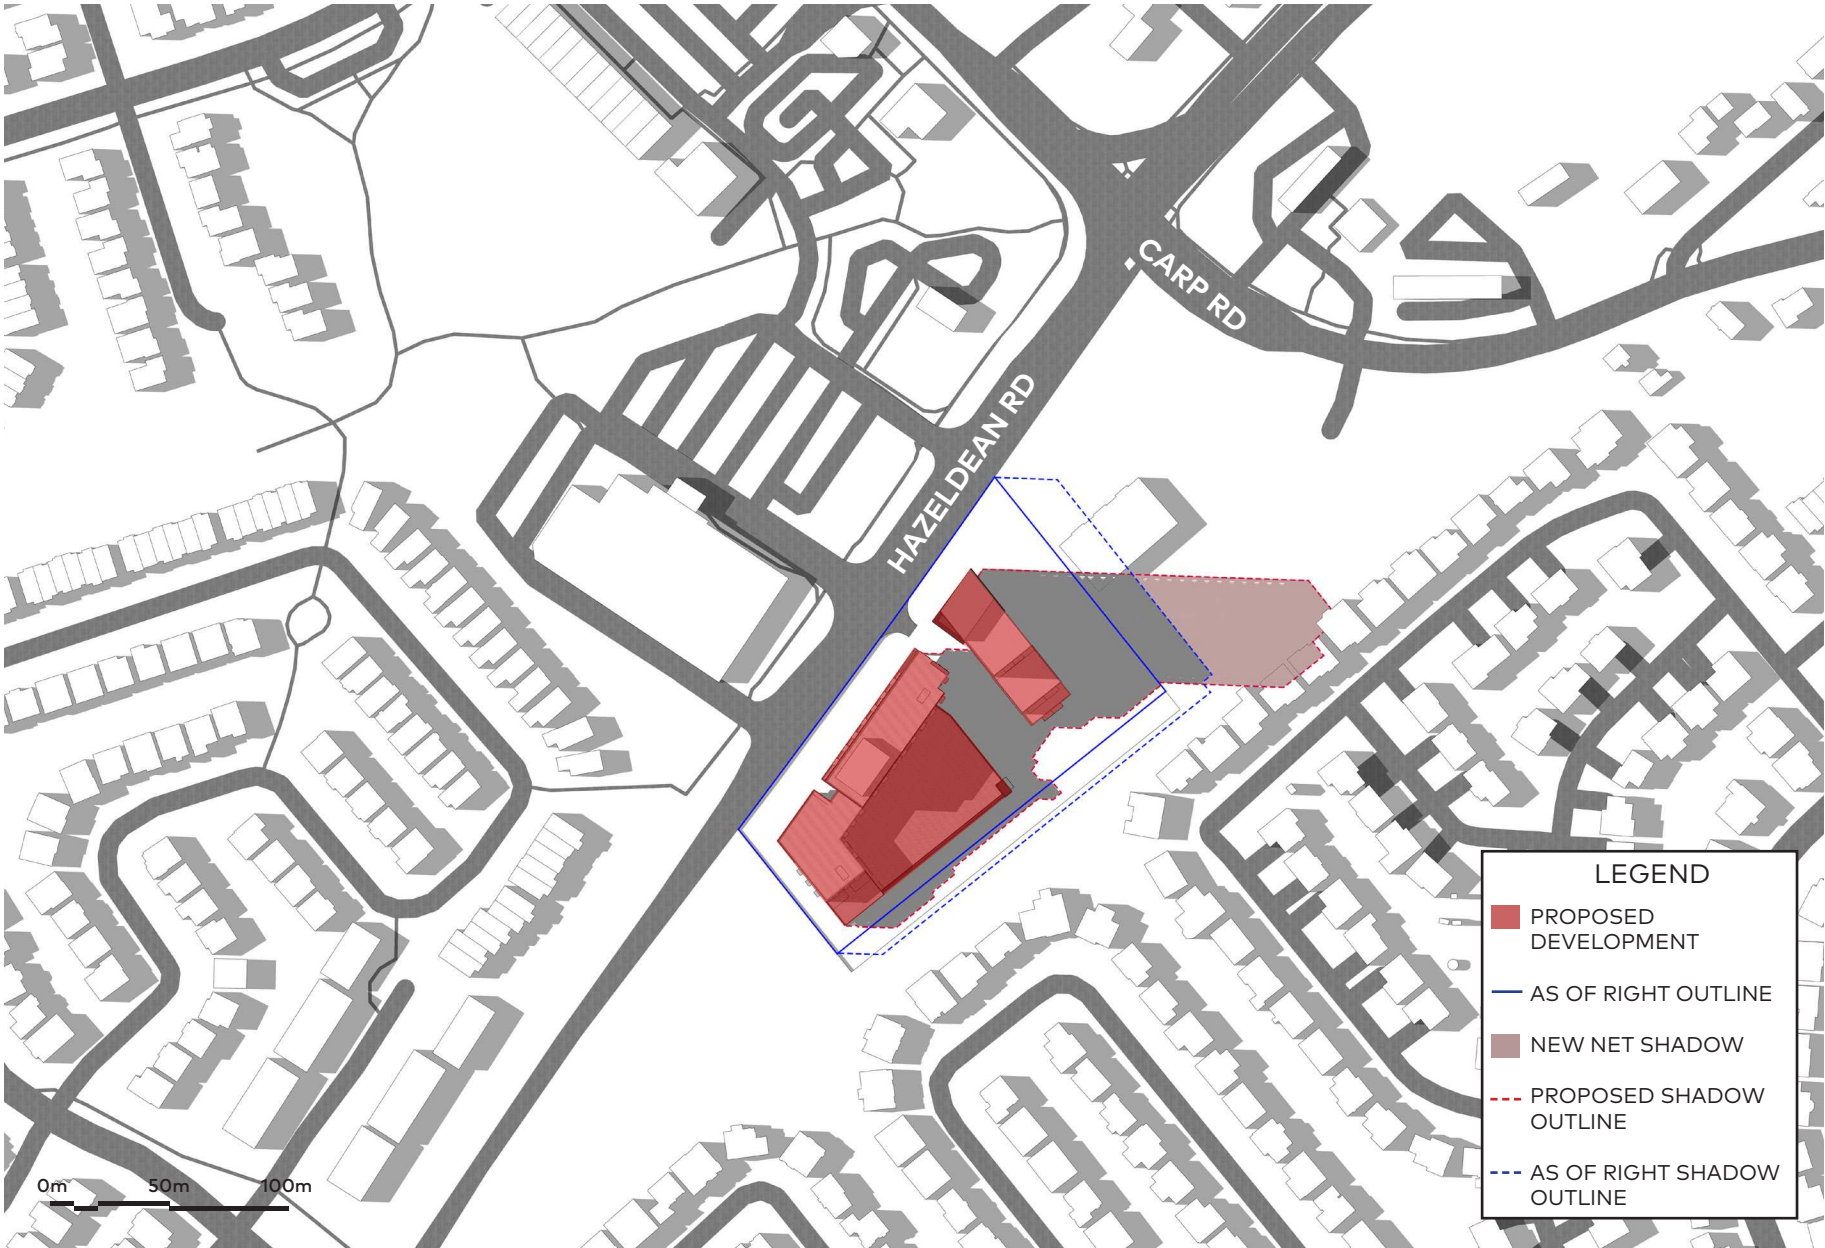

September 21, 11am

September 21, 12pm

September 21, 1pm

September 21, 2pm

September 21, 3pm

September 21, 4pm

September 21, 5pm

LEGEND

- PROPOSED DEVELOPMENT
- AS OF RIGHT OUTLINE
- NEW NET SHADOW
- PROPOSED SHADOW OUTLINE
- AS OF RIGHT SHADOW OUTLINE

September 21, 7:01pm

December 21, 7:39am

December 21, 11am

December 21, 12pm

December 21, 3pm