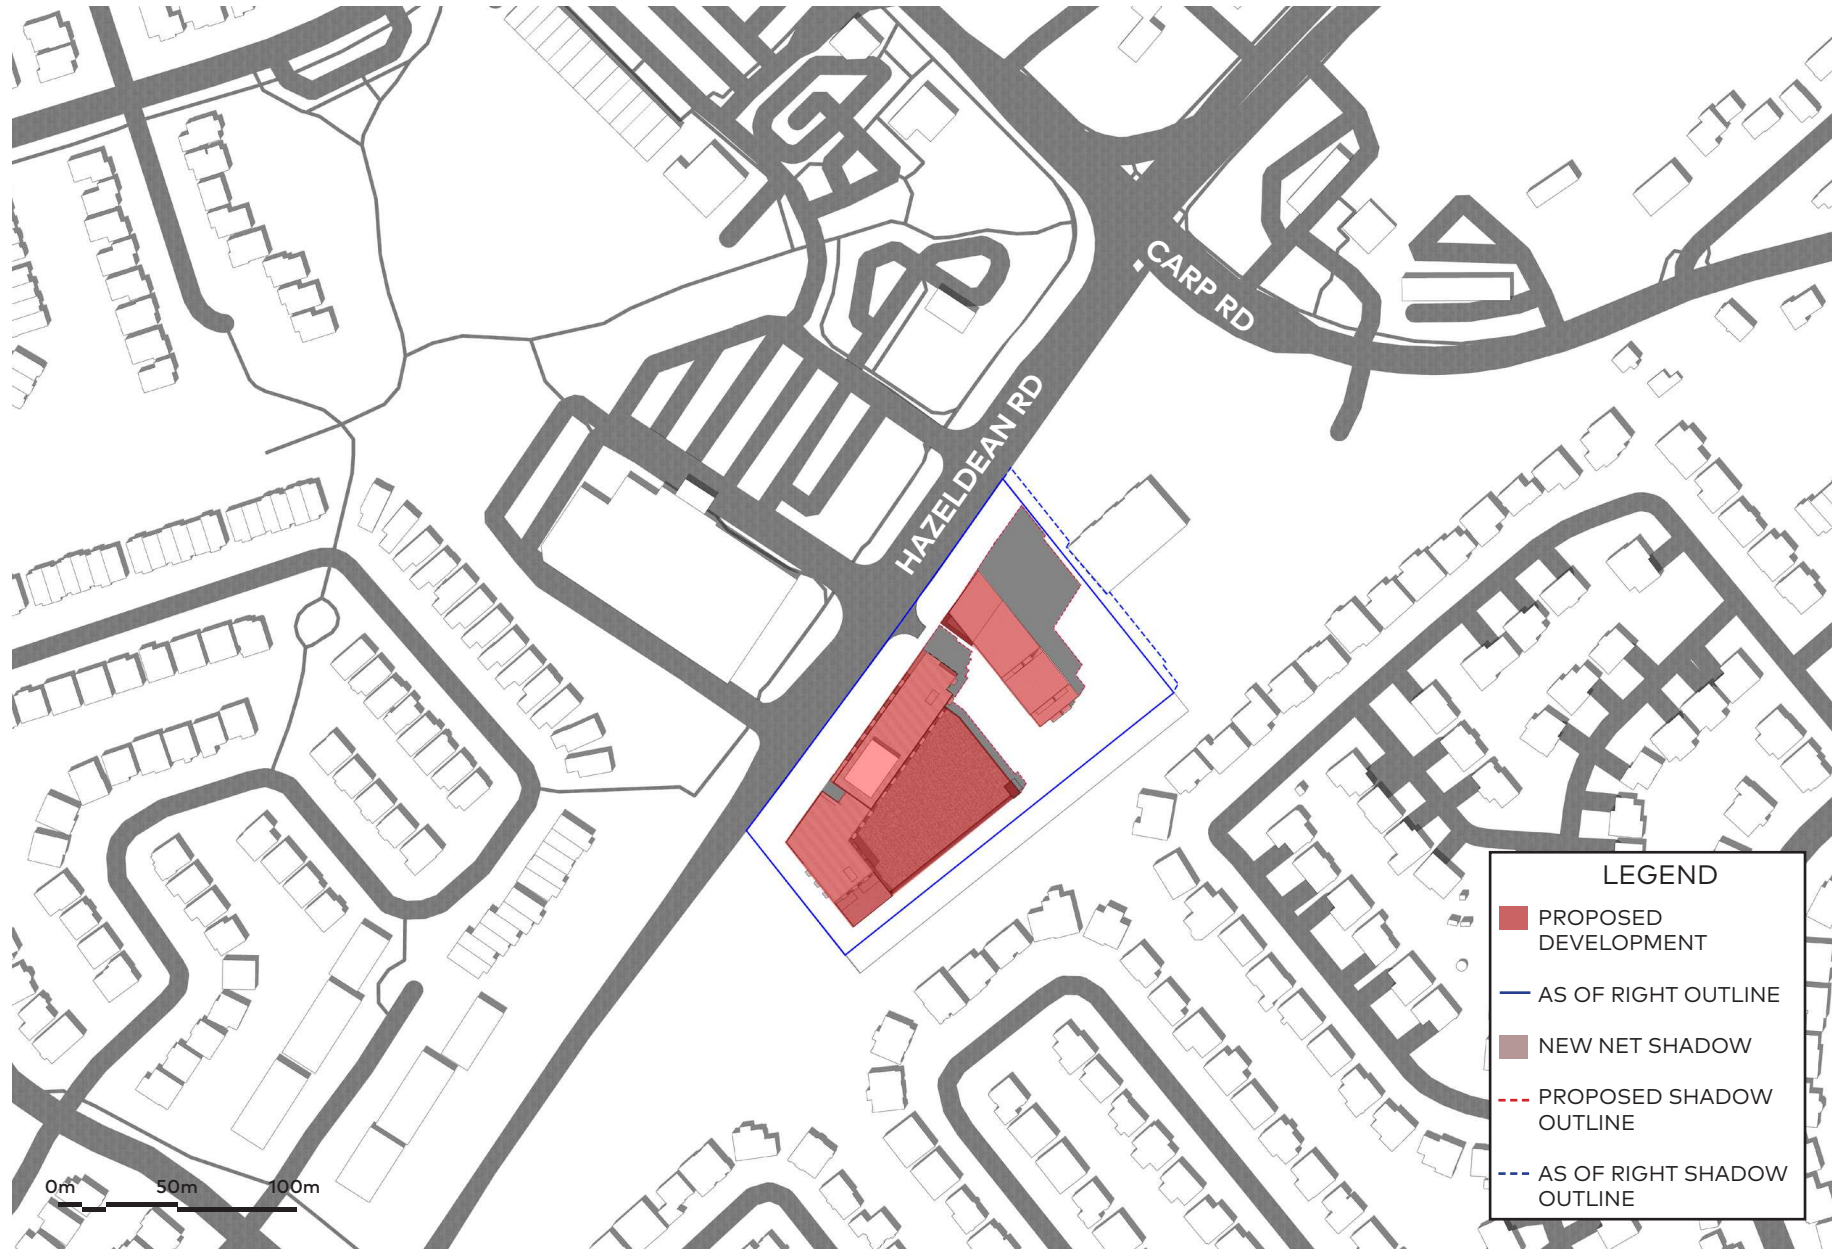

June 21, 1pm