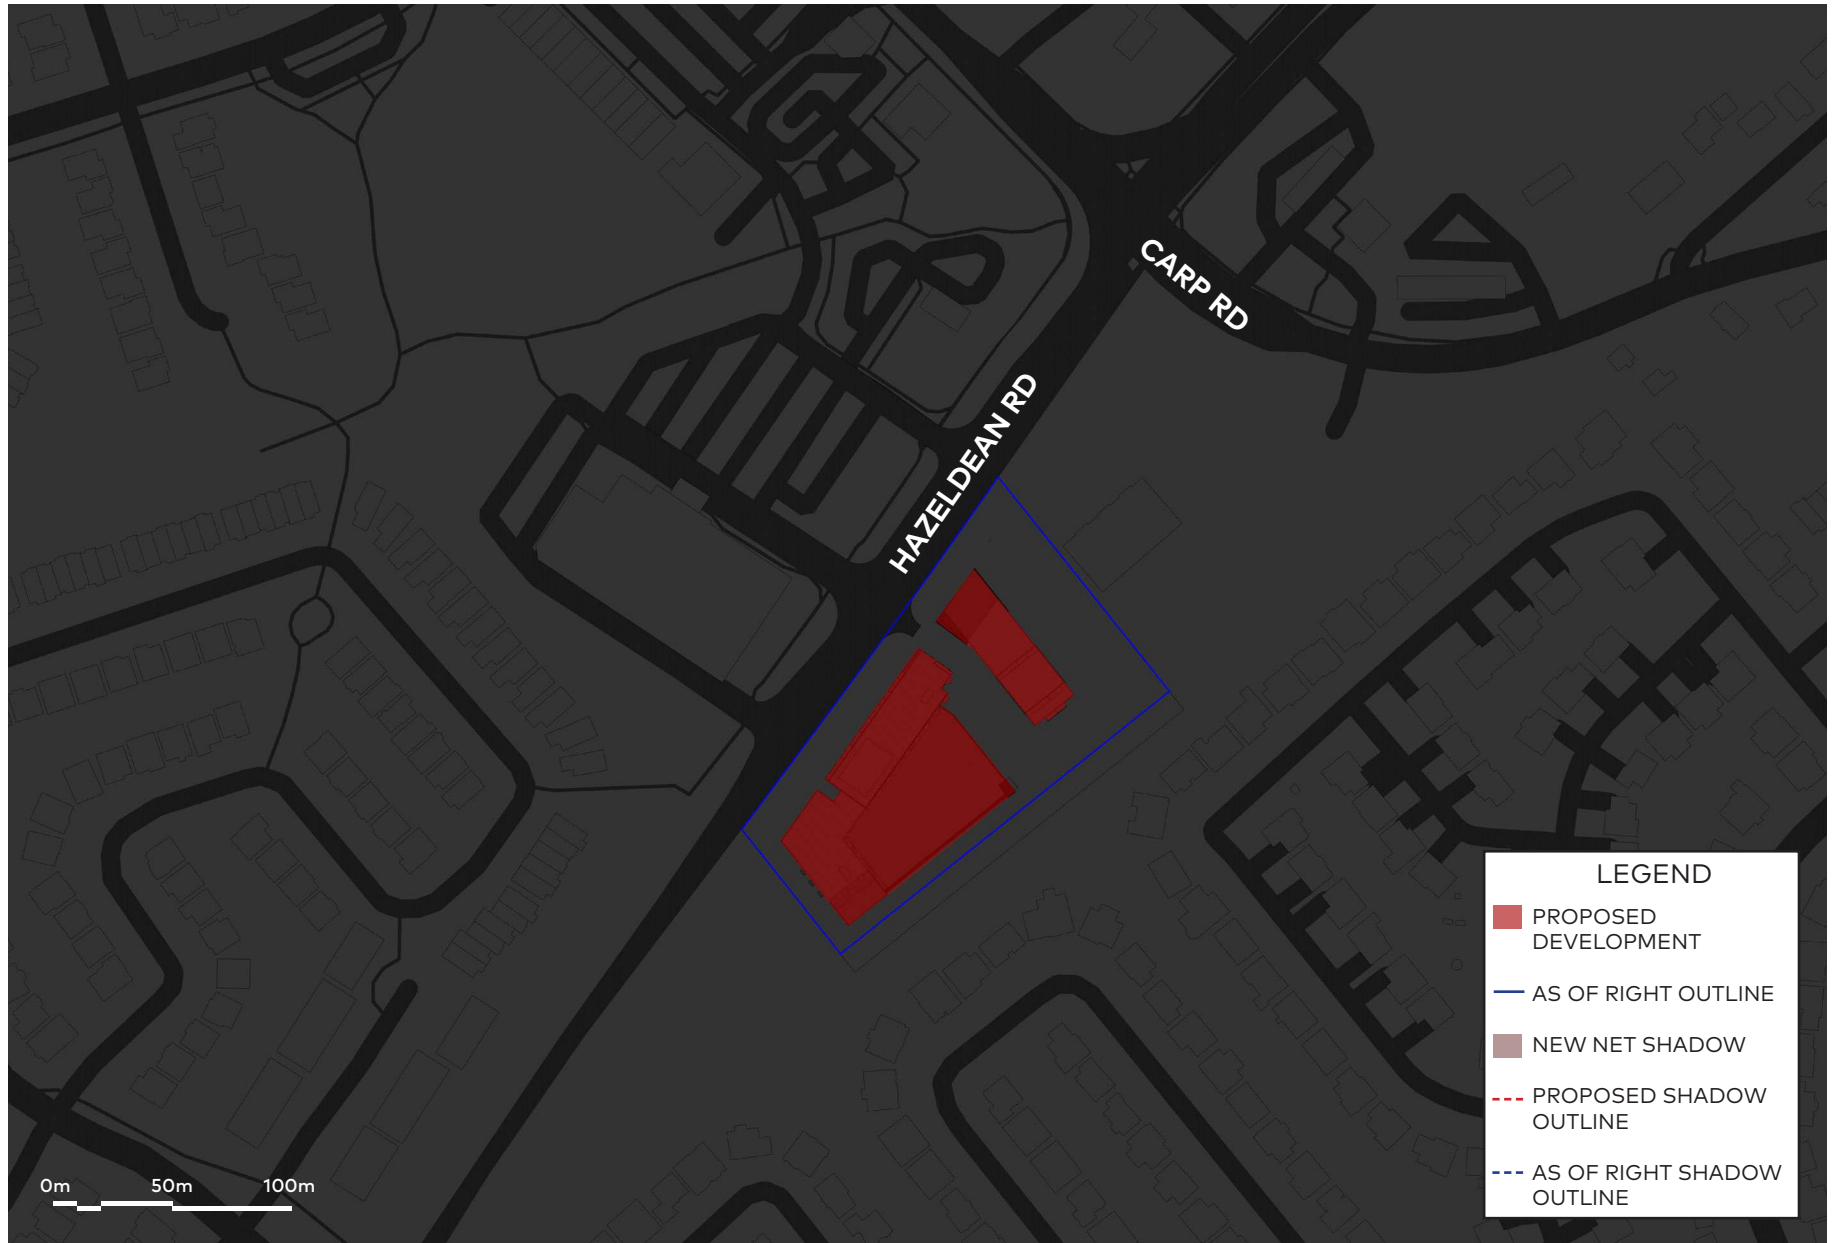

- PROPOSED DEVELOPMENT
- AS OF RIGHT OUTLINE
- NEW NET SHADOW
- PROPOSED SHADOW OUTLINE
- AS OF RIGHT SHADOW OUTLINE

September 21, 7:01pm

December 21, 7:39am

December 21, 11am

December 21, 12pm

December 21, 3pm