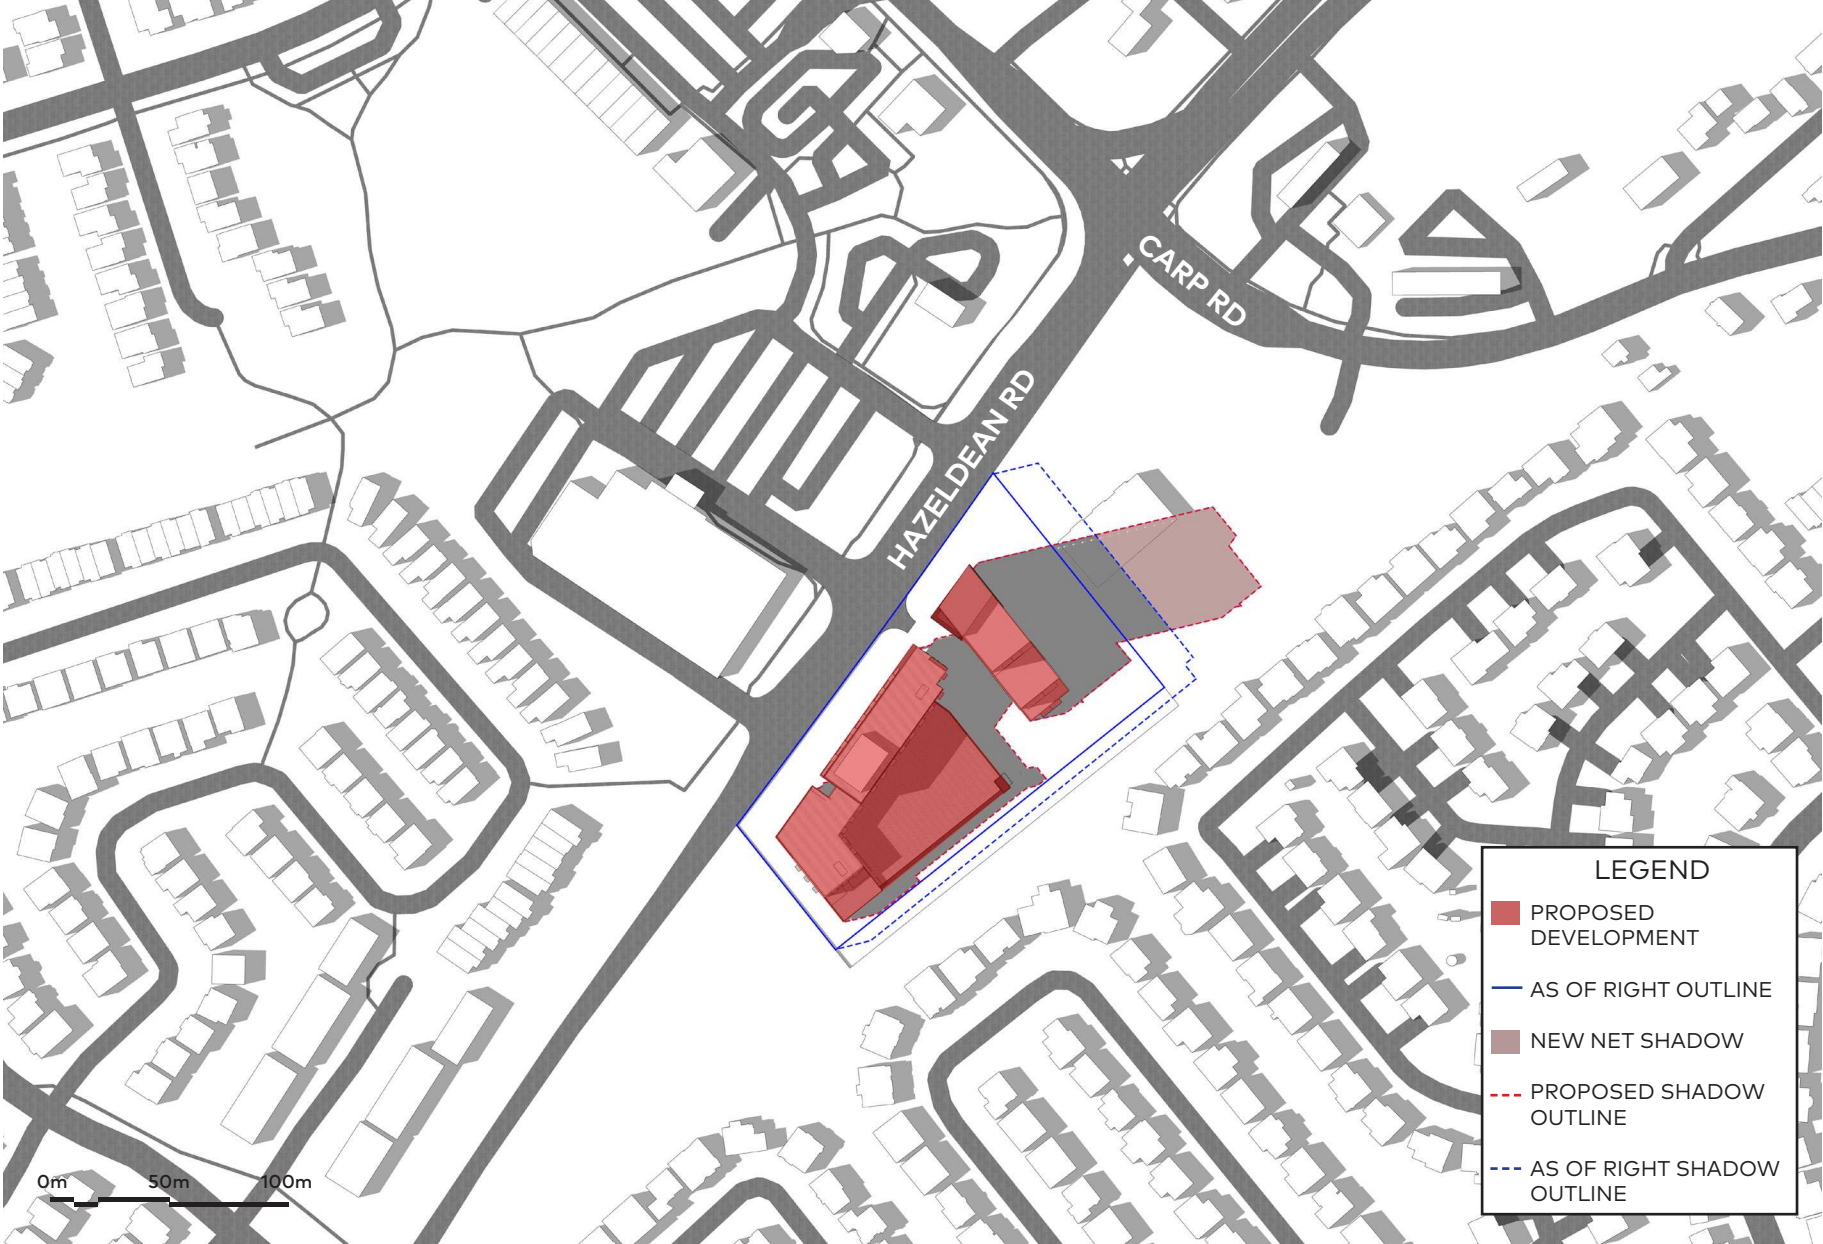

September 21, 11am

September 21, 12pm

September 21, 1pm

September 21, 2pm

September 21, 3pm

September 21, 4pm

September 21, 5pm

LEGEND

- PROPOSED DEVELOPMENT
- AS OF RIGHT OUTLINE
- NEW NET SHADOW
- PROPOSED SHADOW OUTLINE
- AS OF RIGHT SHADOW OUTLINE

September 21, 7:01pm

December 21, 7:39am

December 21, 11am

December 21, 12pm

December 21, 3pm