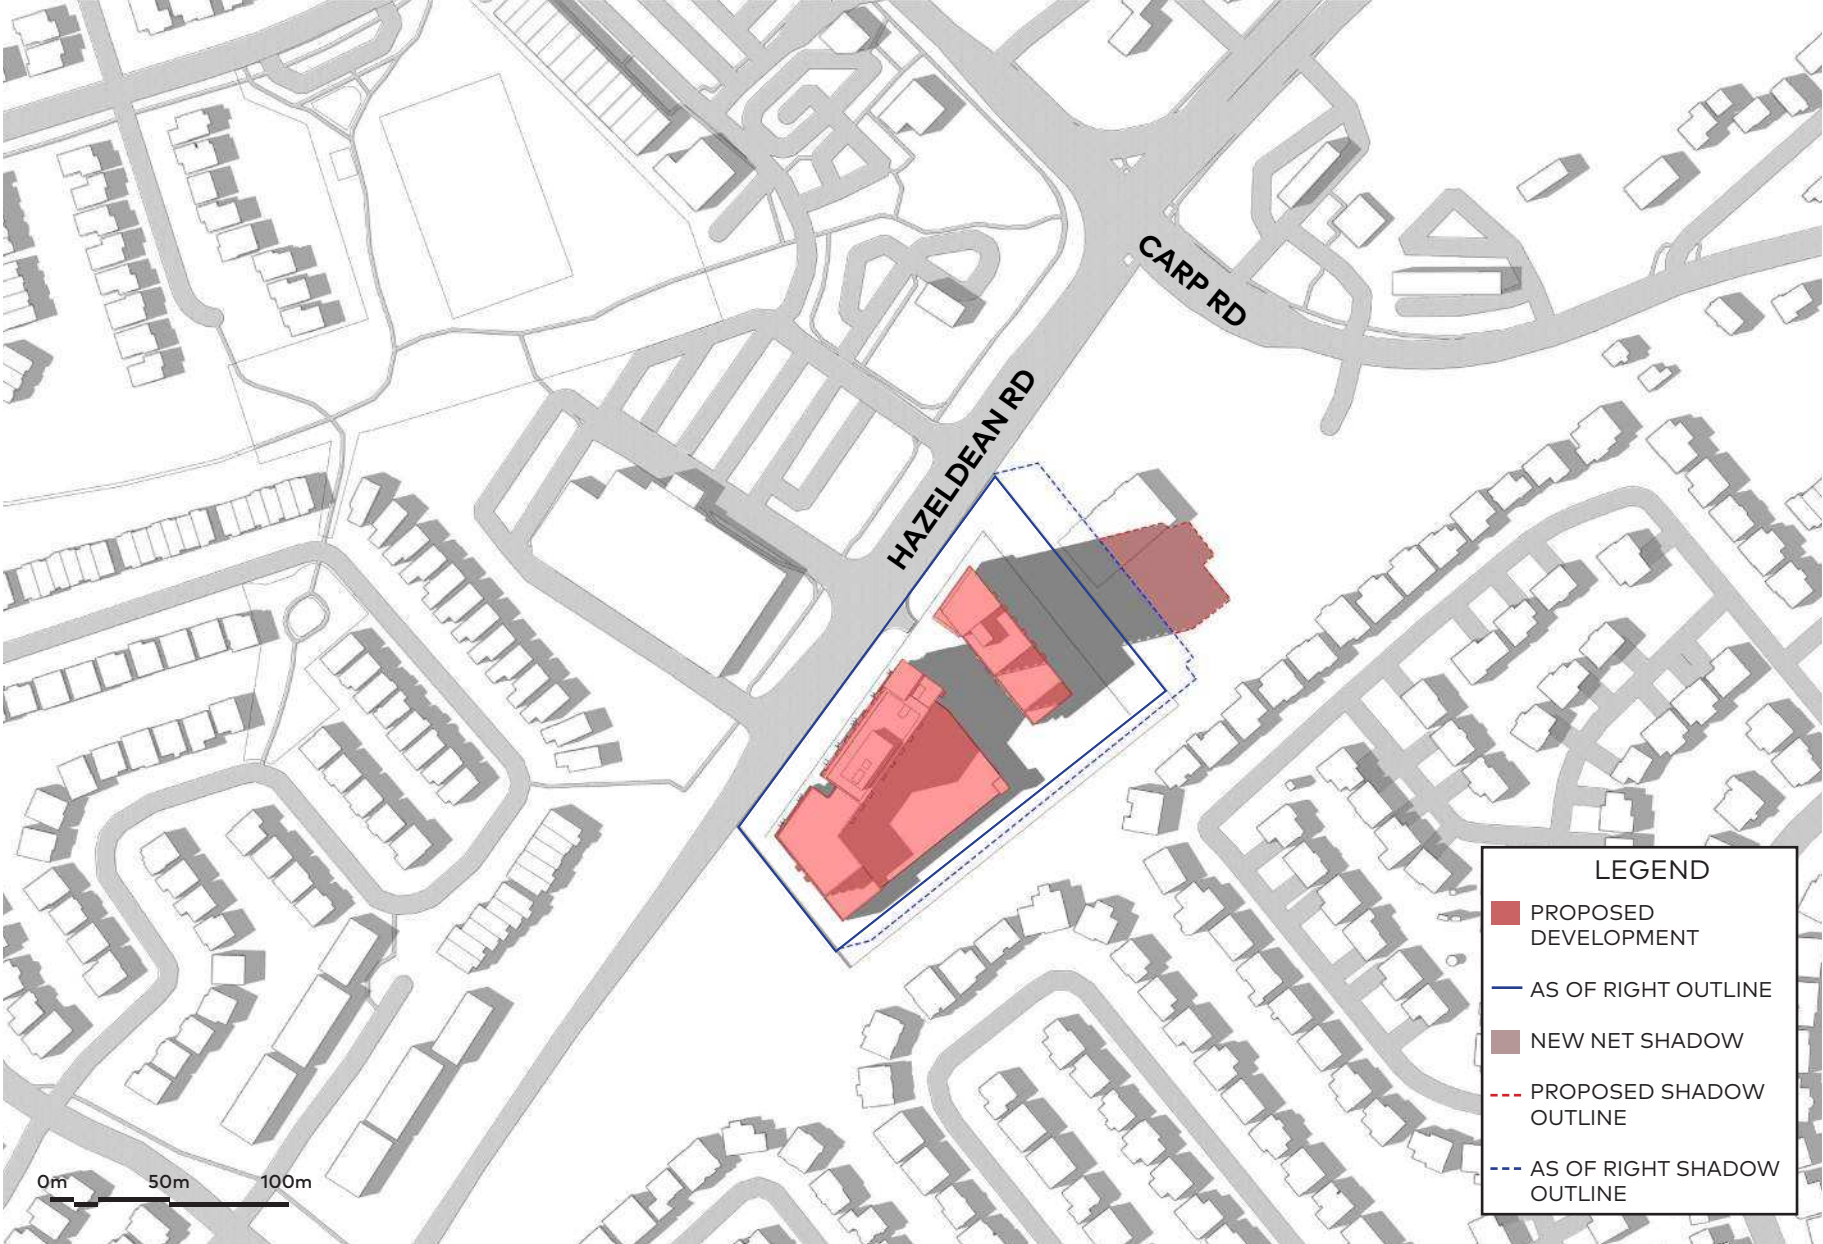

June 21, 4pm

June 21, 5pm

June 21, 6pm

September 21, 8am

September 21, 9am

September 21, 10am

**LEGEND**

- PROPOSED DEVELOPMENT
- AS OF RIGHT OUTLINE
- NEW NET SHADOW
- - - PROPOSED SHADOW OUTLINE
- - - AS OF RIGHT SHADOW OUTLINE

September 21, 11am

September 21, 12pm

September 21, 1pm

December 21, 10am

December 21, 11am

December 21, 12pm

December 21, 1pm

December 21, 2pm