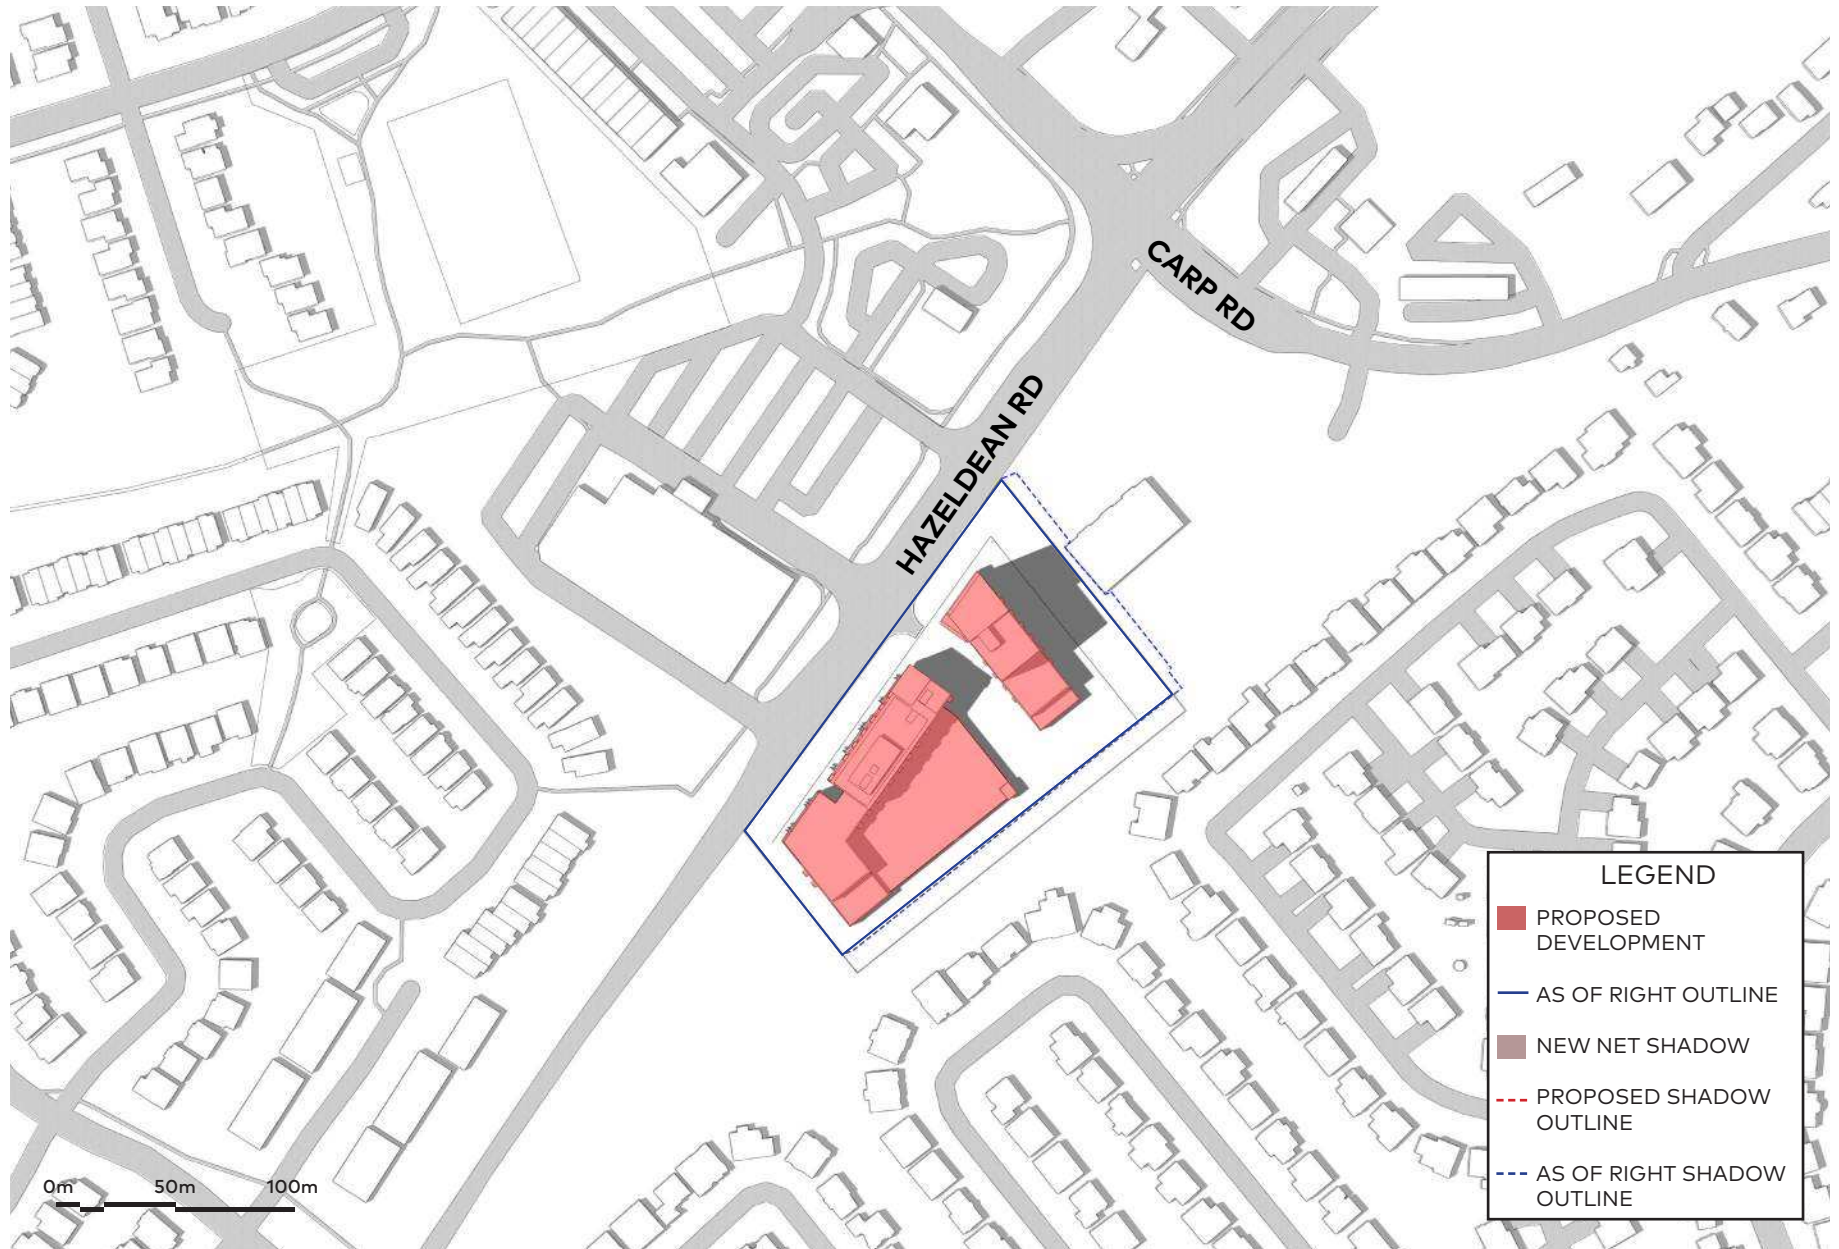

June 21, 8am

June 21, 9am

June 21, 10am

June 21, 11am

June 21, 12pm

June 21, 1pm

June 21, 2pm

June 21, 3pm

June 21, 4pm

June 21, 5pm

June 21, 6pm

September 21, 8am

September 21, 9am

September 21, 10am

**LEGEND**

- PROPOSED DEVELOPMENT
- AS OF RIGHT OUTLINE
- NEW NET SHADOW
- - - PROPOSED SHADOW OUTLINE
- - - AS OF RIGHT SHADOW OUTLINE

September 21, 11am

September 21, 12pm

September 21, 1pm

December 21, 10am

December 21, 11am

December 21, 12pm

December 21, 1pm

December 21, 2pm