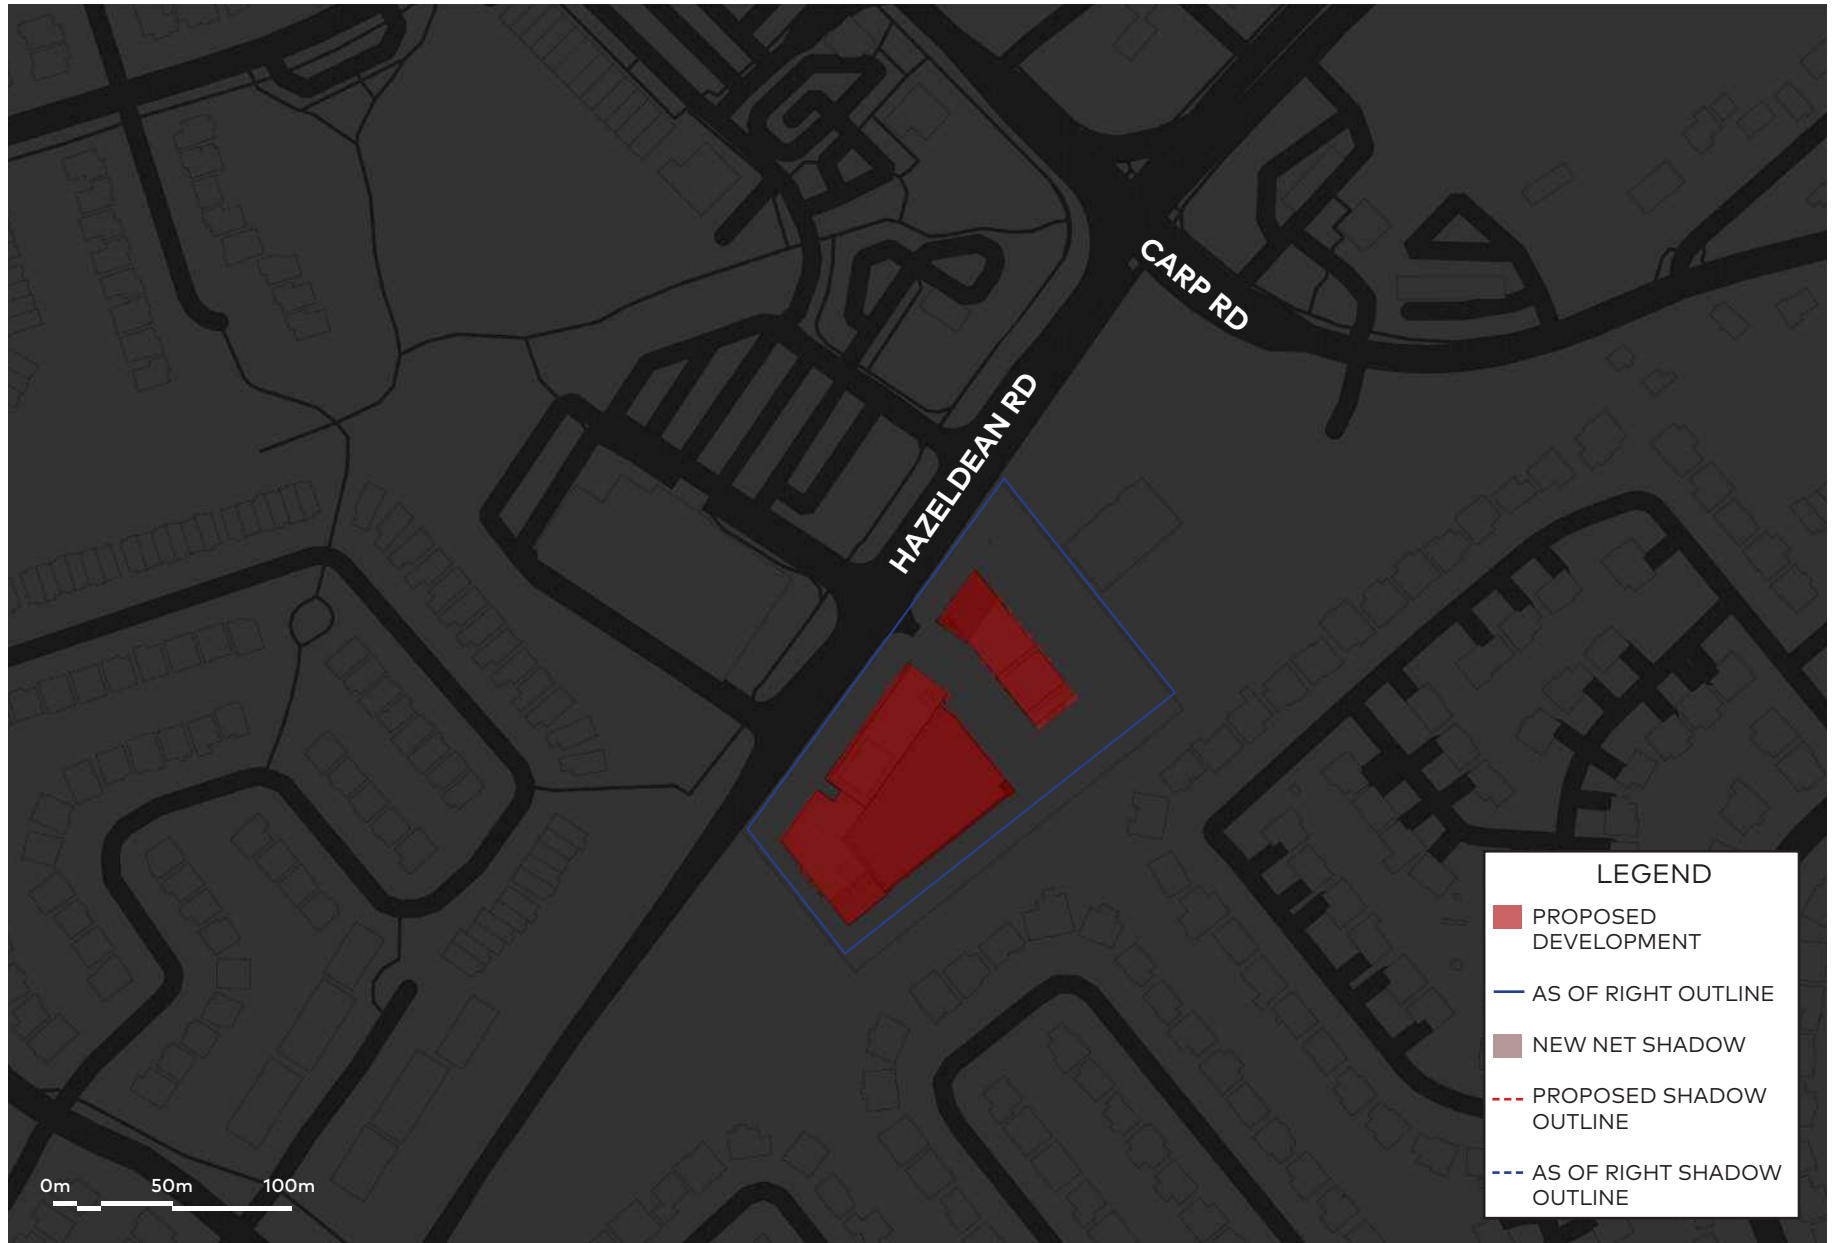

June 21, 4pm

June 21, 5pm

June 21, 6pm

September 21, 8am

September 21, 9am

September 21, 10am

**LEGEND**

- PROPOSED DEVELOPMENT
- AS OF RIGHT OUTLINE
- NEW NET SHADOW
- - - PROPOSED SHADOW OUTLINE
- - - AS OF RIGHT SHADOW OUTLINE

September 21, 11am

September 21, 12pm

September 21, 1pm

December 21, 10am

December 21, 11am

December 21, 12pm

December 21, 1pm

December 21, 2pm