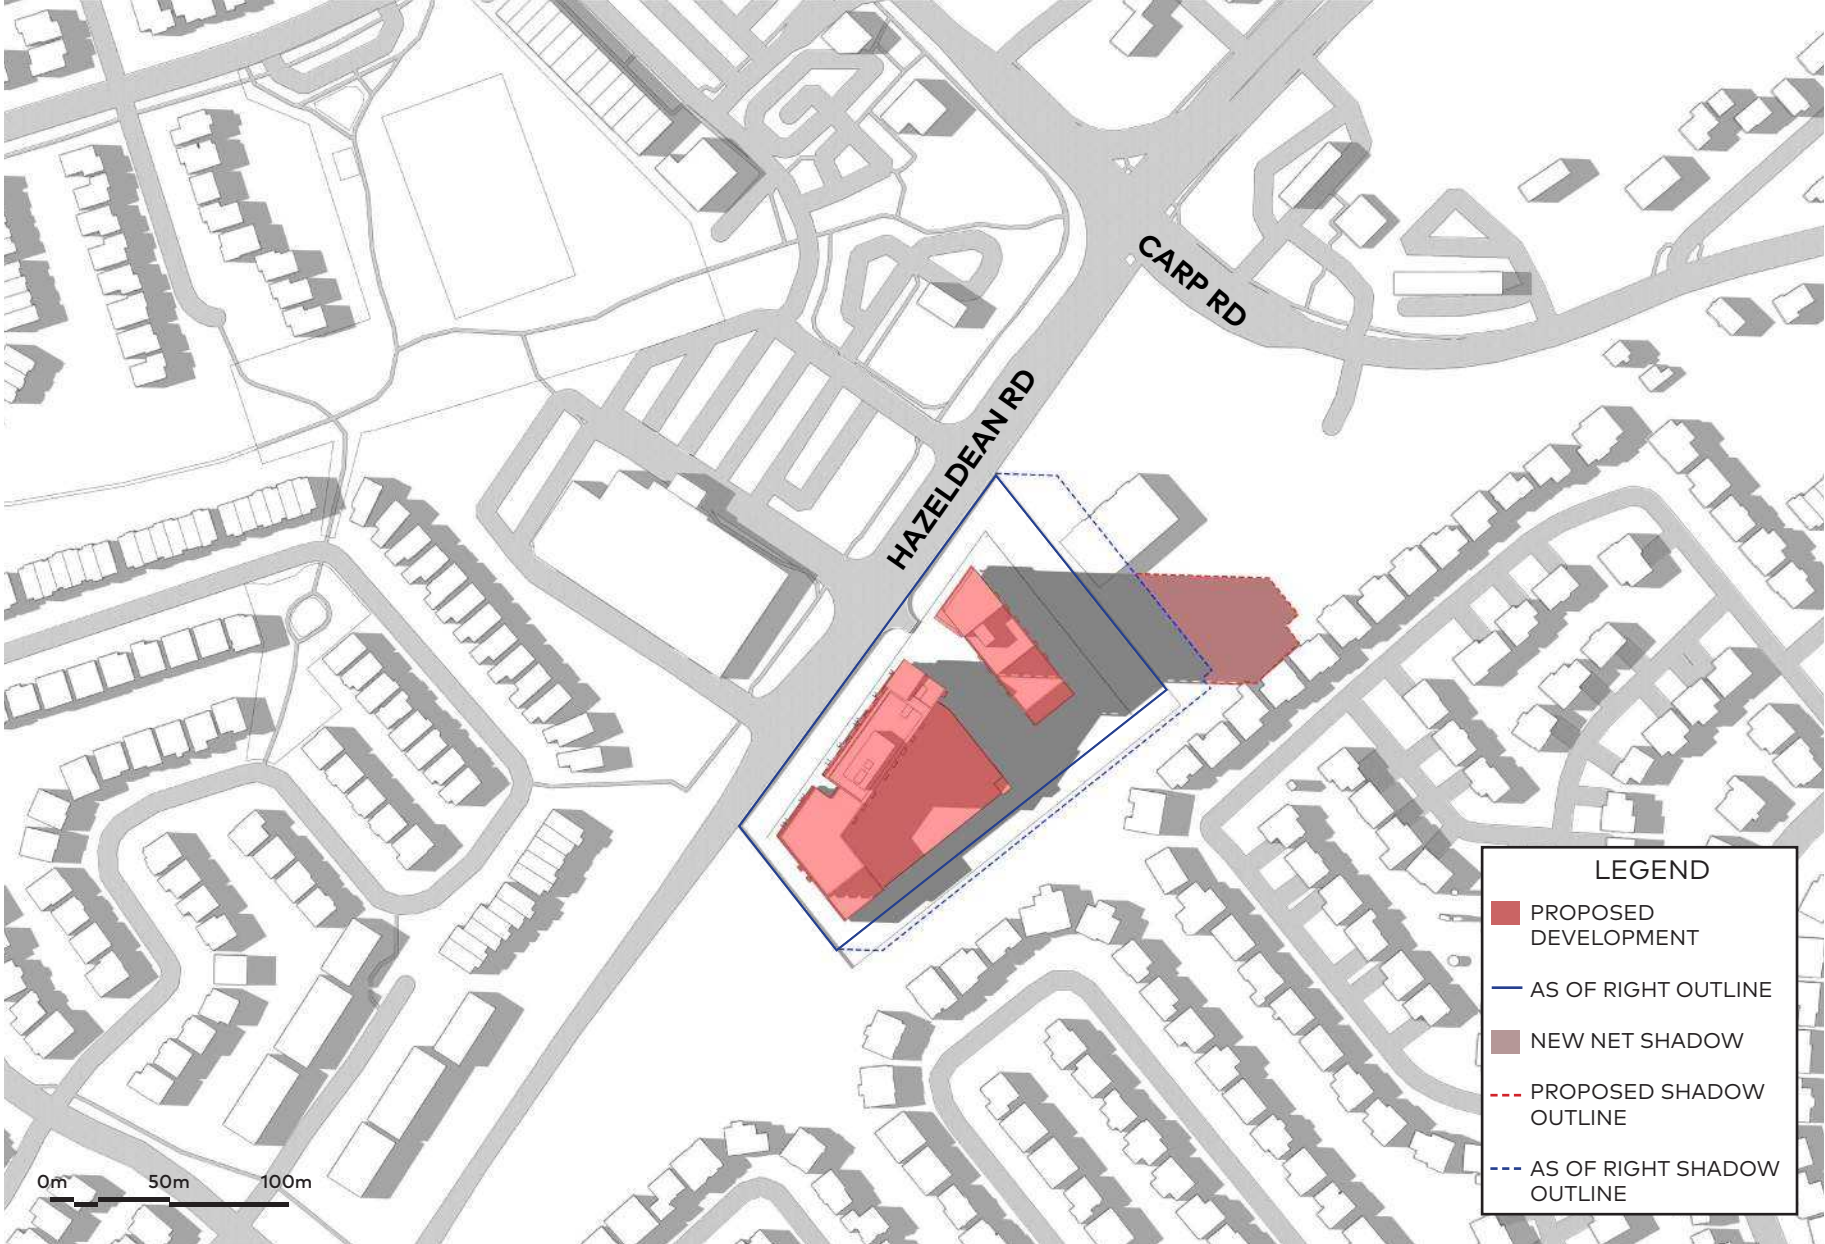

June 21, 4pm

June 21, 5pm

June 21, 6pm

September 21, 8am

September 21, 9am

September 21, 10am

**LEGEND**

- PROPOSED DEVELOPMENT
- AS OF RIGHT OUTLINE
- NEW NET SHADOW
- - - PROPOSED SHADOW OUTLINE
- - - AS OF RIGHT SHADOW OUTLINE

September 21, 11am

September 21, 12pm

September 21, 1pm

December 21, 10am

December 21, 11am

December 21, 12pm

December 21, 1pm

December 21, 2pm