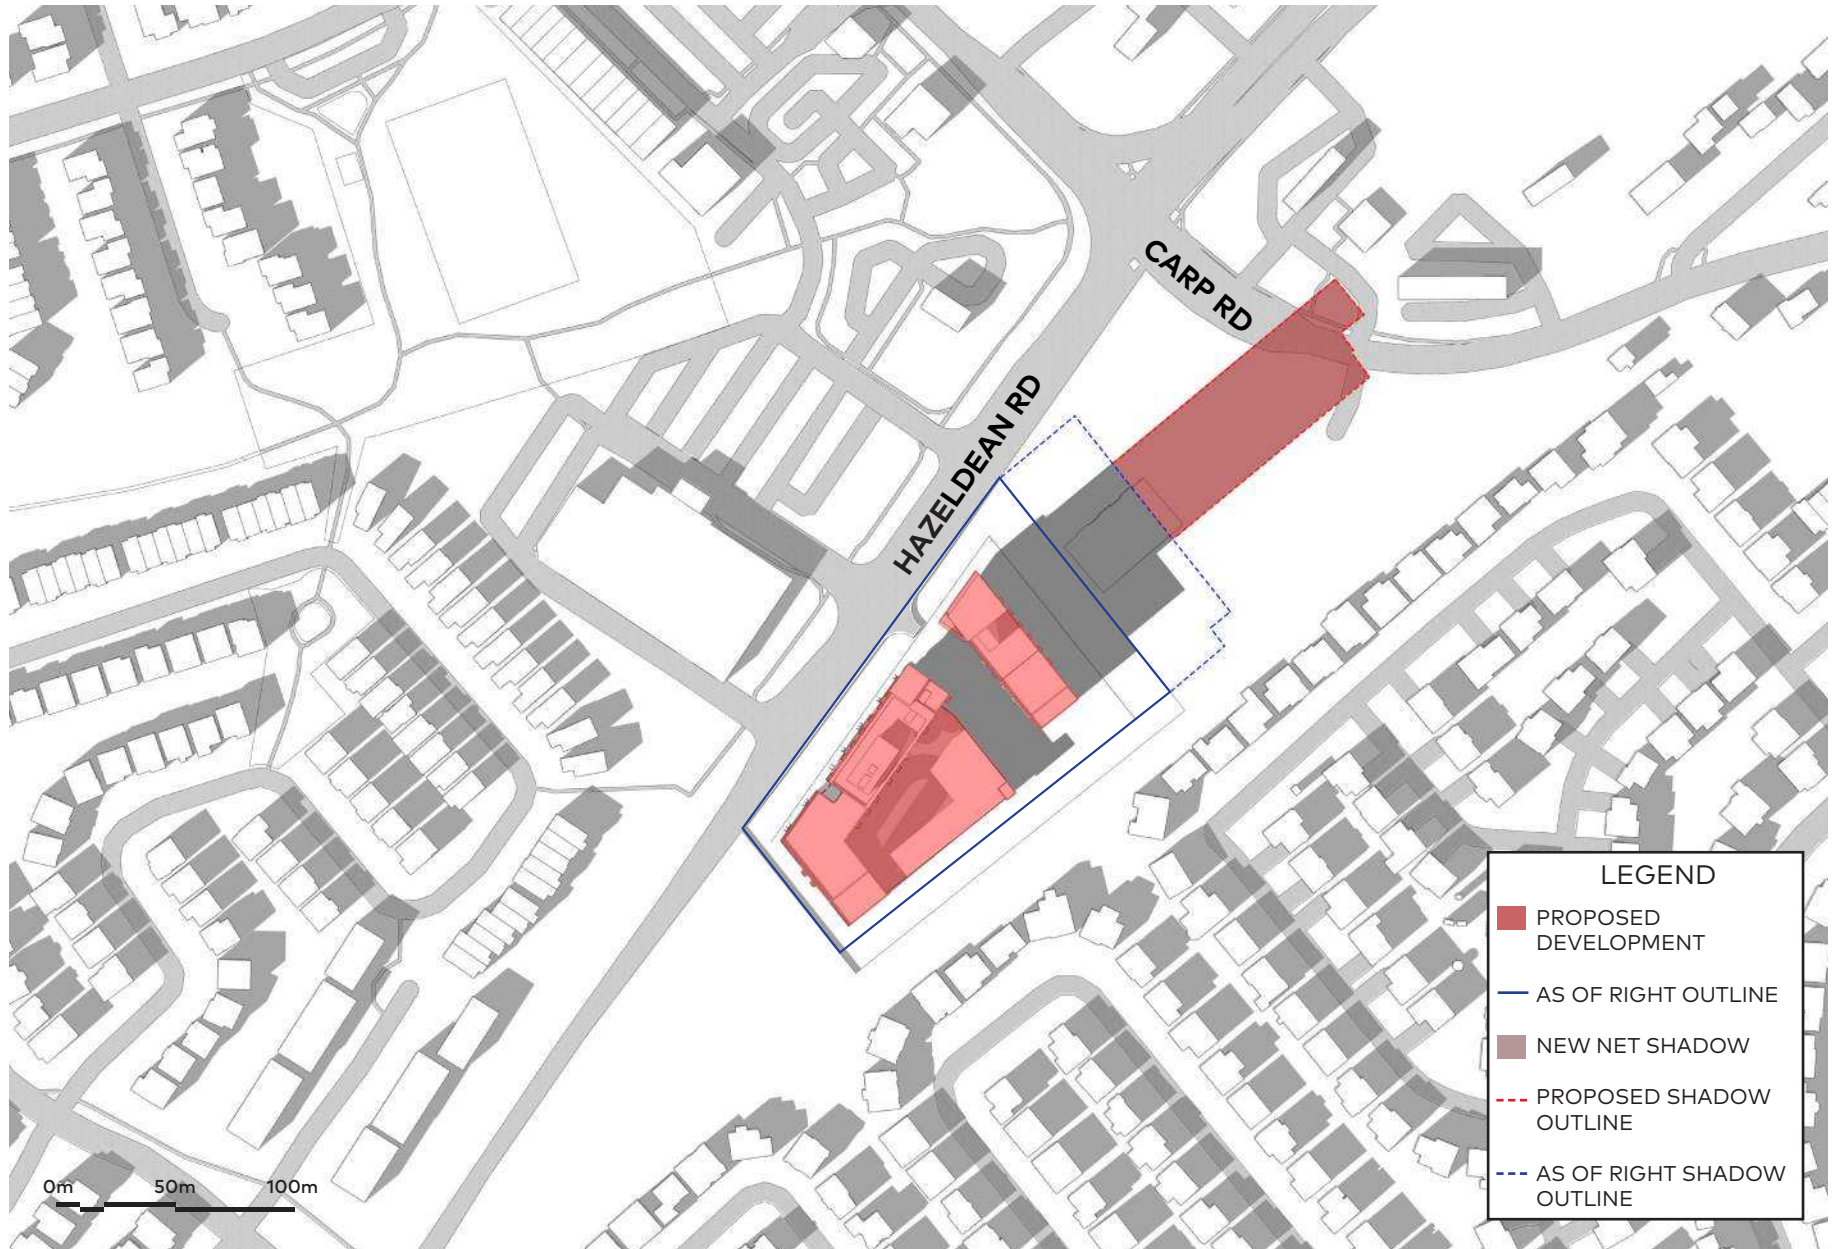

June 21, 4pm

June 21, 5pm

June 21, 6pm

September 21, 8am

September 21, 9am

September 21, 10am

**LEGEND**

- PROPOSED DEVELOPMENT
- AS OF RIGHT OUTLINE
- NEW NET SHADOW
- - - PROPOSED SHADOW OUTLINE
- - - AS OF RIGHT SHADOW OUTLINE

September 21, 11am

September 21, 12pm

September 21, 1pm

December 21, 10am

December 21, 11am

December 21, 12pm

December 21, 1pm

December 21, 2pm

December 21, 3pm