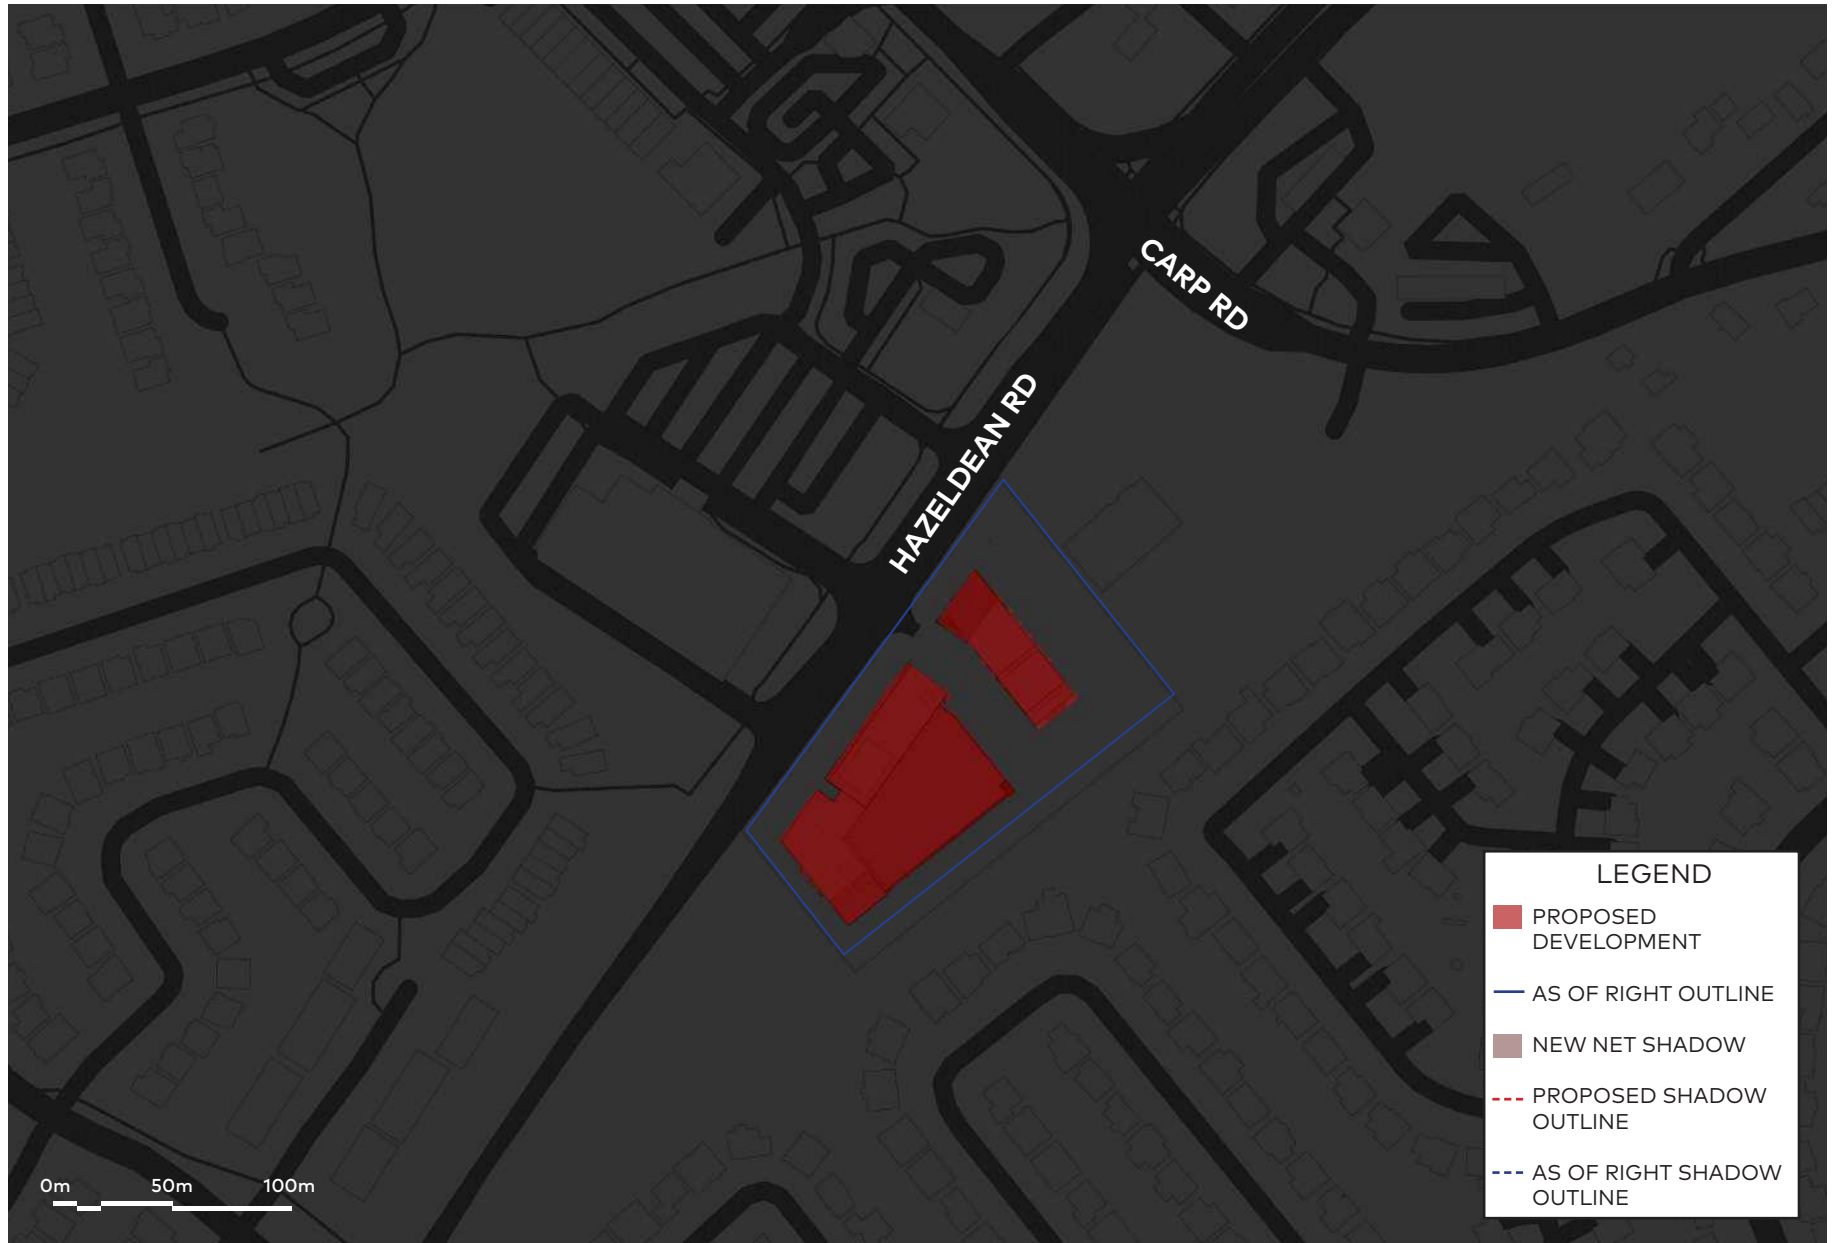

June 21, 4pm

June 21, 5pm

June 21, 6pm

September 21, 8am

September 21, 9am

September 21, 10am

**LEGEND**

- PROPOSED DEVELOPMENT
- AS OF RIGHT OUTLINE
- NEW NET SHADOW
- - - PROPOSED SHADOW OUTLINE
- - - AS OF RIGHT SHADOW OUTLINE

September 21, 11am

September 21, 12pm

September 21, 1pm

December 21, 10am

December 21, 11am

December 21, 12pm

December 21, 1pm

December 21, 2pm