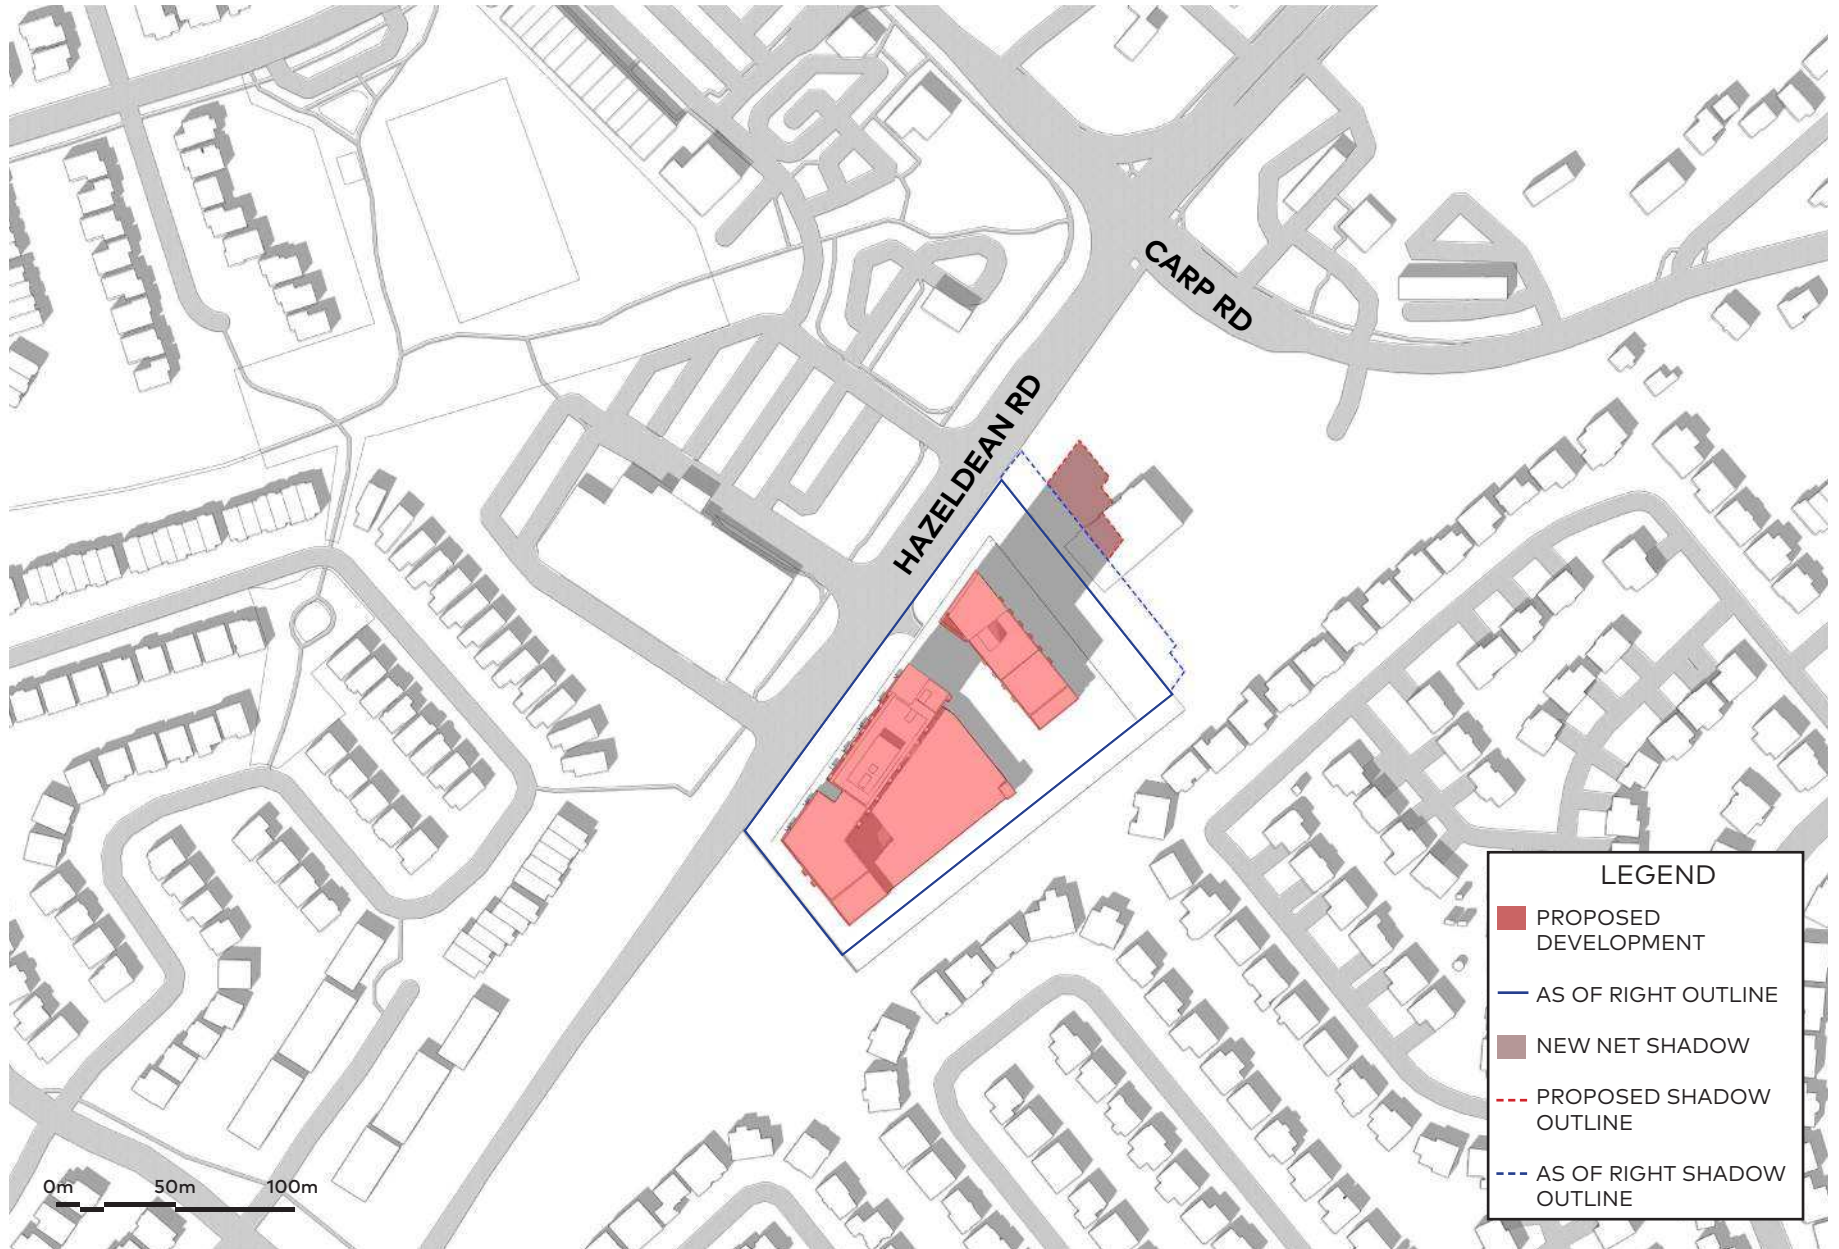

June 21, 4pm

June 21, 5pm

June 21, 6pm

September 21, 8am

September 21, 9am

September 21, 10am

**LEGEND**

- PROPOSED DEVELOPMENT
- AS OF RIGHT OUTLINE
- NEW NET SHADOW
- - - PROPOSED SHADOW OUTLINE
- - - AS OF RIGHT SHADOW OUTLINE

September 21, 11am

September 21, 12pm

September 21, 1pm

December 21, 10am

December 21, 11am

December 21, 12pm

December 21, 1pm

December 21, 2pm