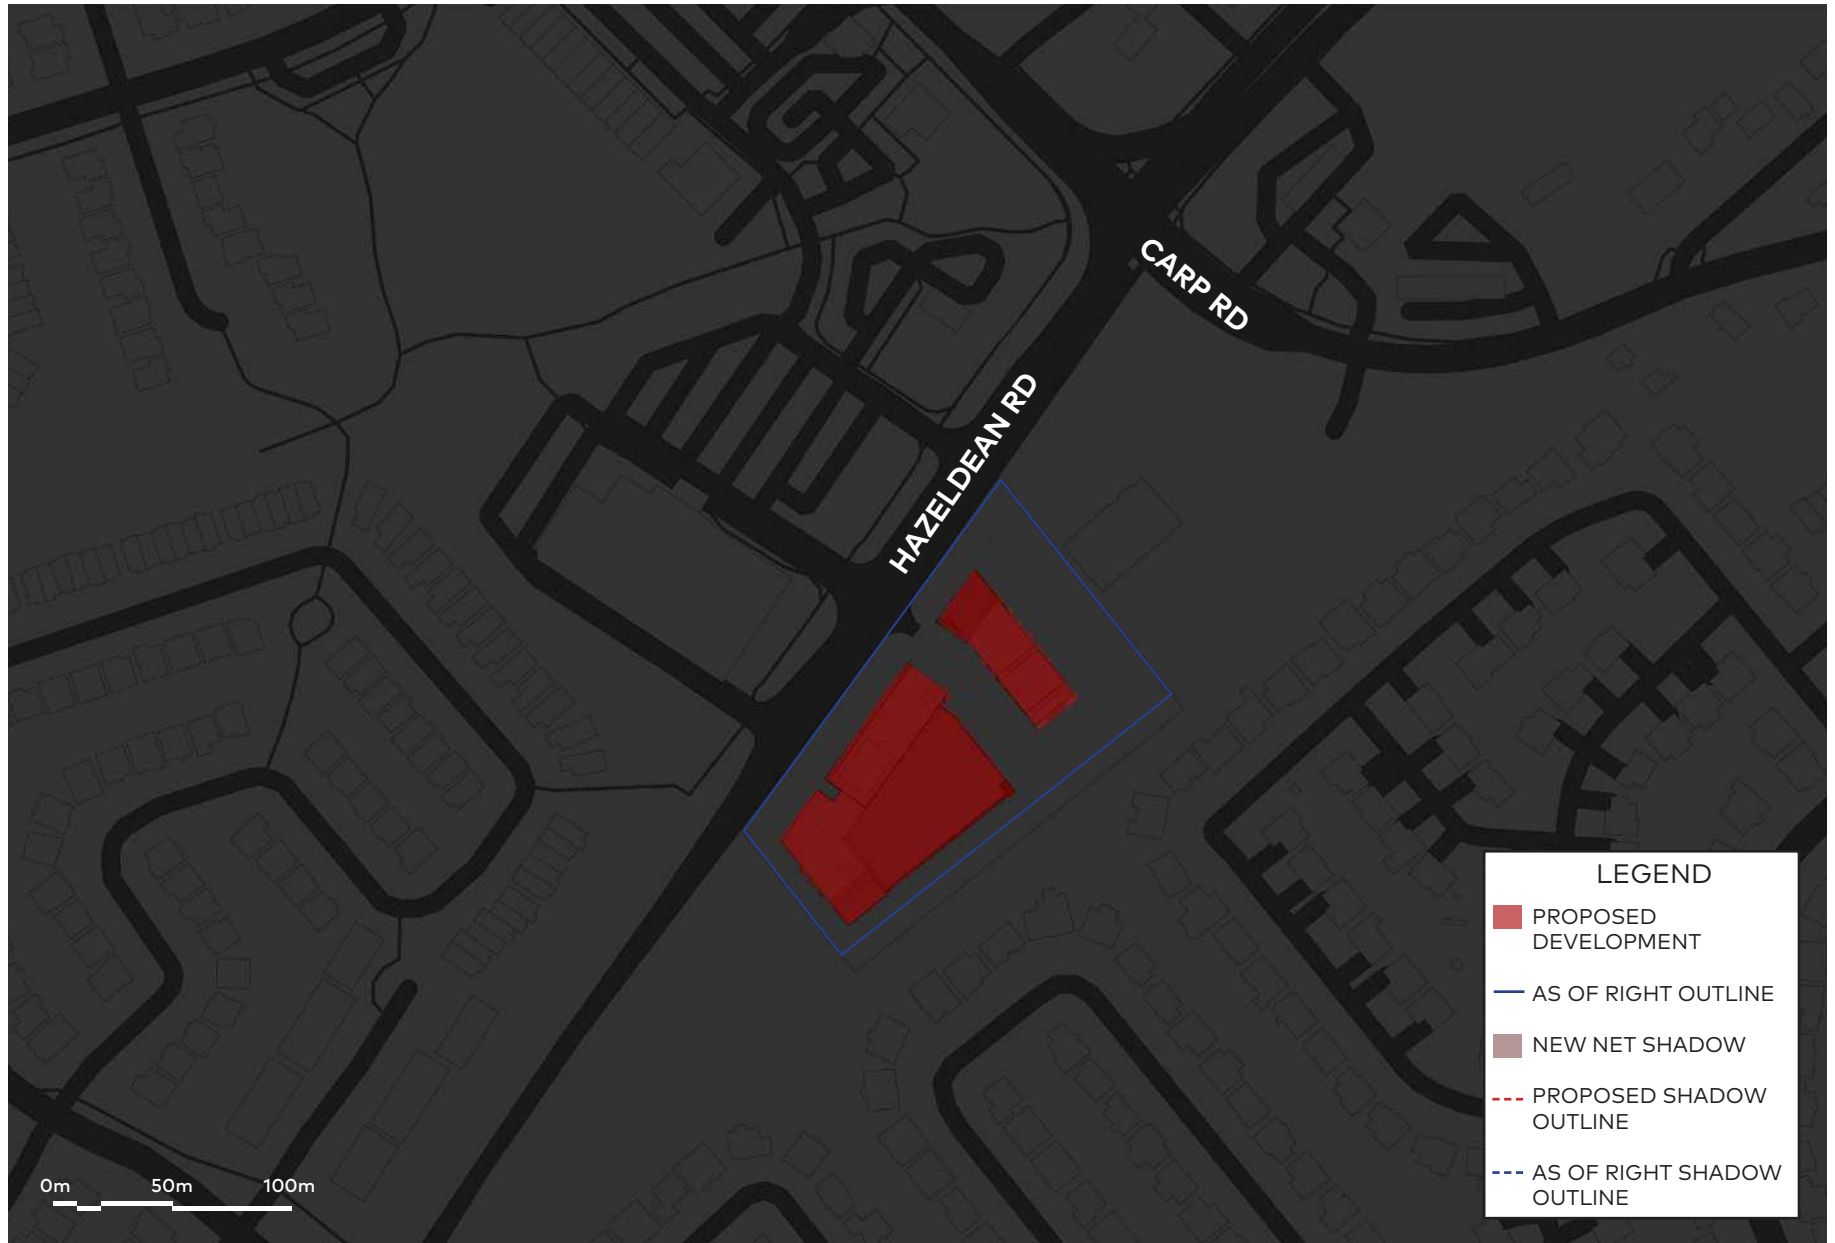

June 21, 4pm

June 21, 5pm

June 21, 6pm

September 21, 8am

September 21, 9am

September 21, 10am

**LEGEND**

- PROPOSED DEVELOPMENT
- AS OF RIGHT OUTLINE
- NEW NET SHADOW
- - - PROPOSED SHADOW OUTLINE
- - - AS OF RIGHT SHADOW OUTLINE

September 21, 11am

September 21, 12pm

September 21, 1pm

December 21, 10am

December 21, 11am

December 21, 12pm

December 21, 1pm

December 21, 2pm