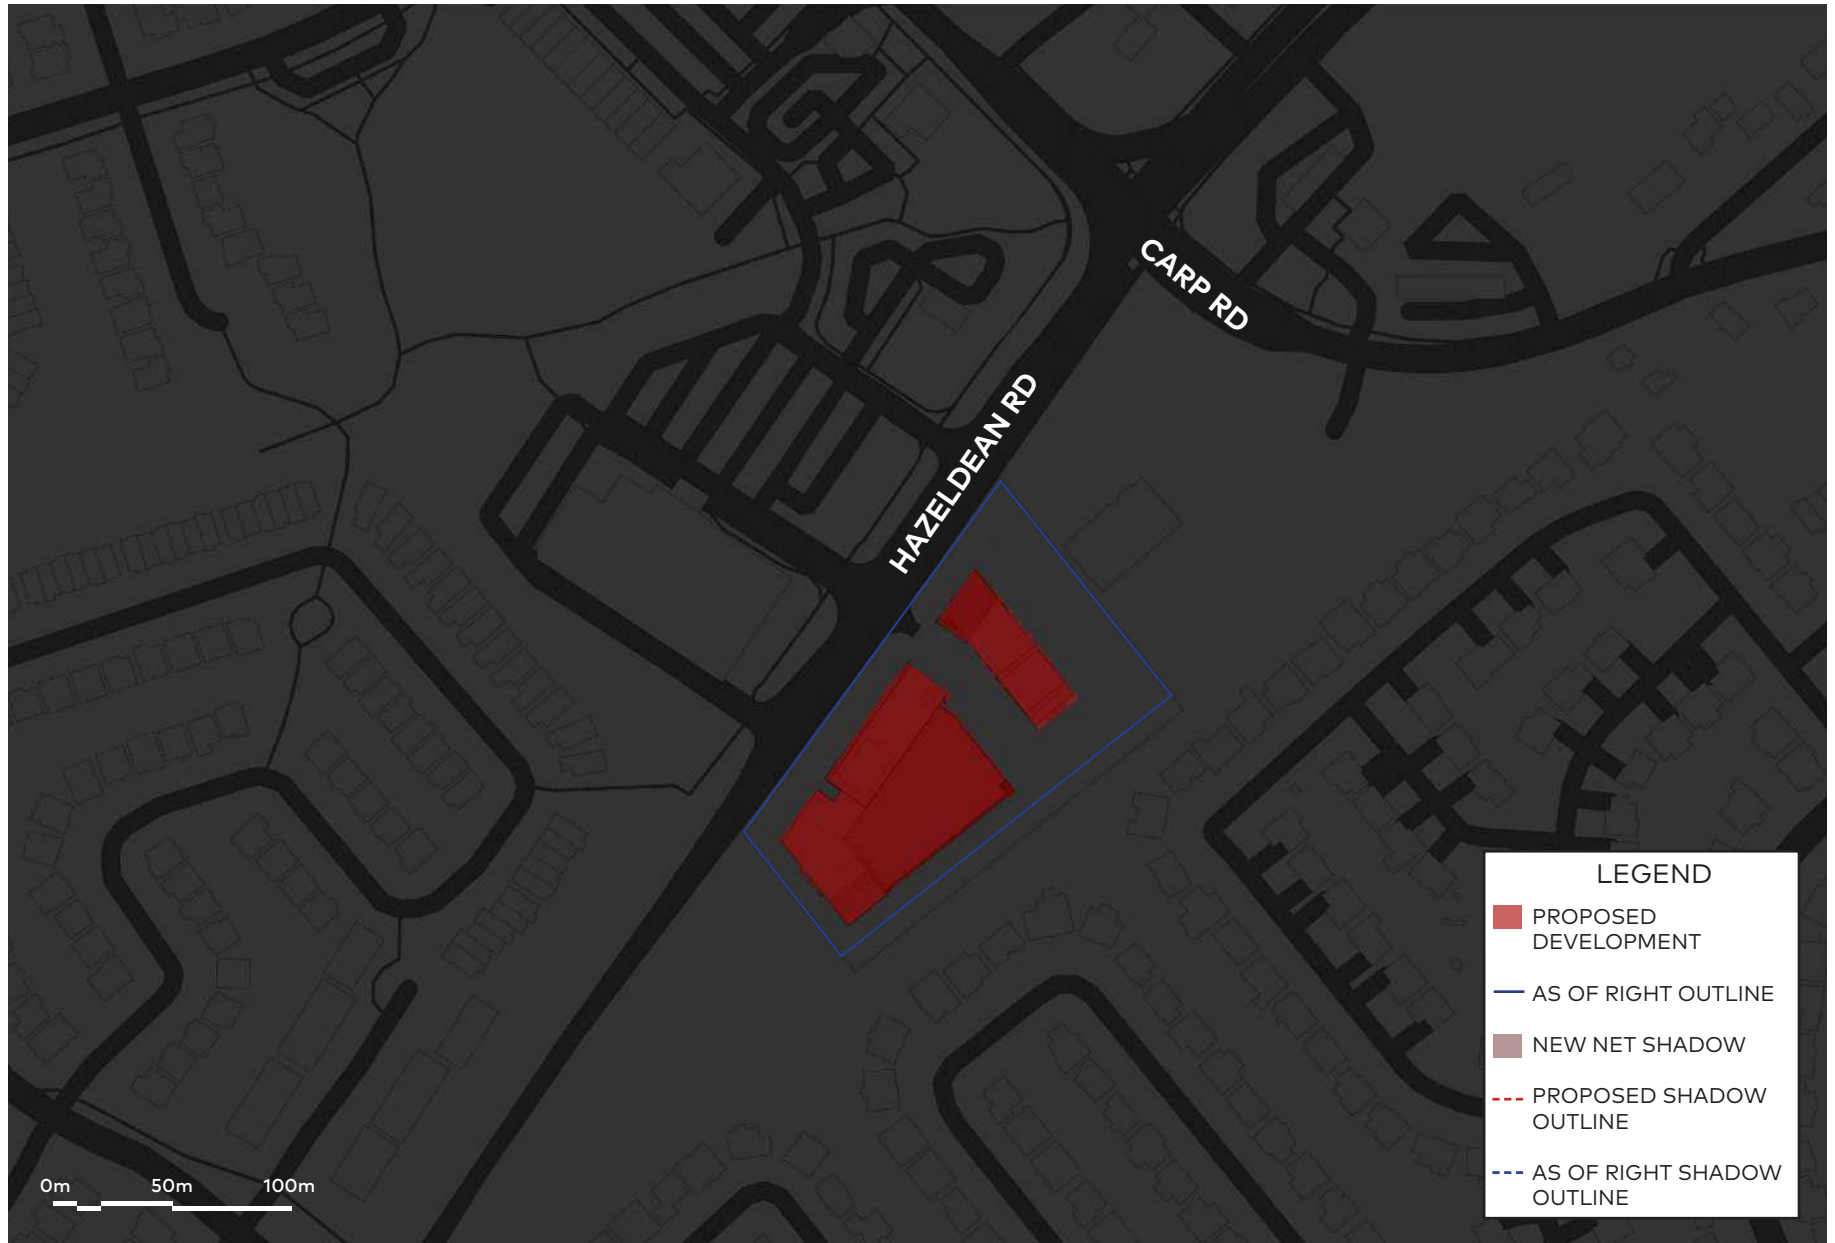

June 21, 4pm

June 21, 5pm

June 21, 6pm

September 21, 8am

September 21, 9am

September 21, 10am

**LEGEND**

- PROPOSED DEVELOPMENT
- AS OF RIGHT OUTLINE
- NEW NET SHADOW
- - - PROPOSED SHADOW OUTLINE
- - - AS OF RIGHT SHADOW OUTLINE

September 21, 11am

September 21, 12pm

September 21, 1pm

December 21, 10am

December 21, 11am

December 21, 12pm

December 21, 1pm

December 21, 2pm