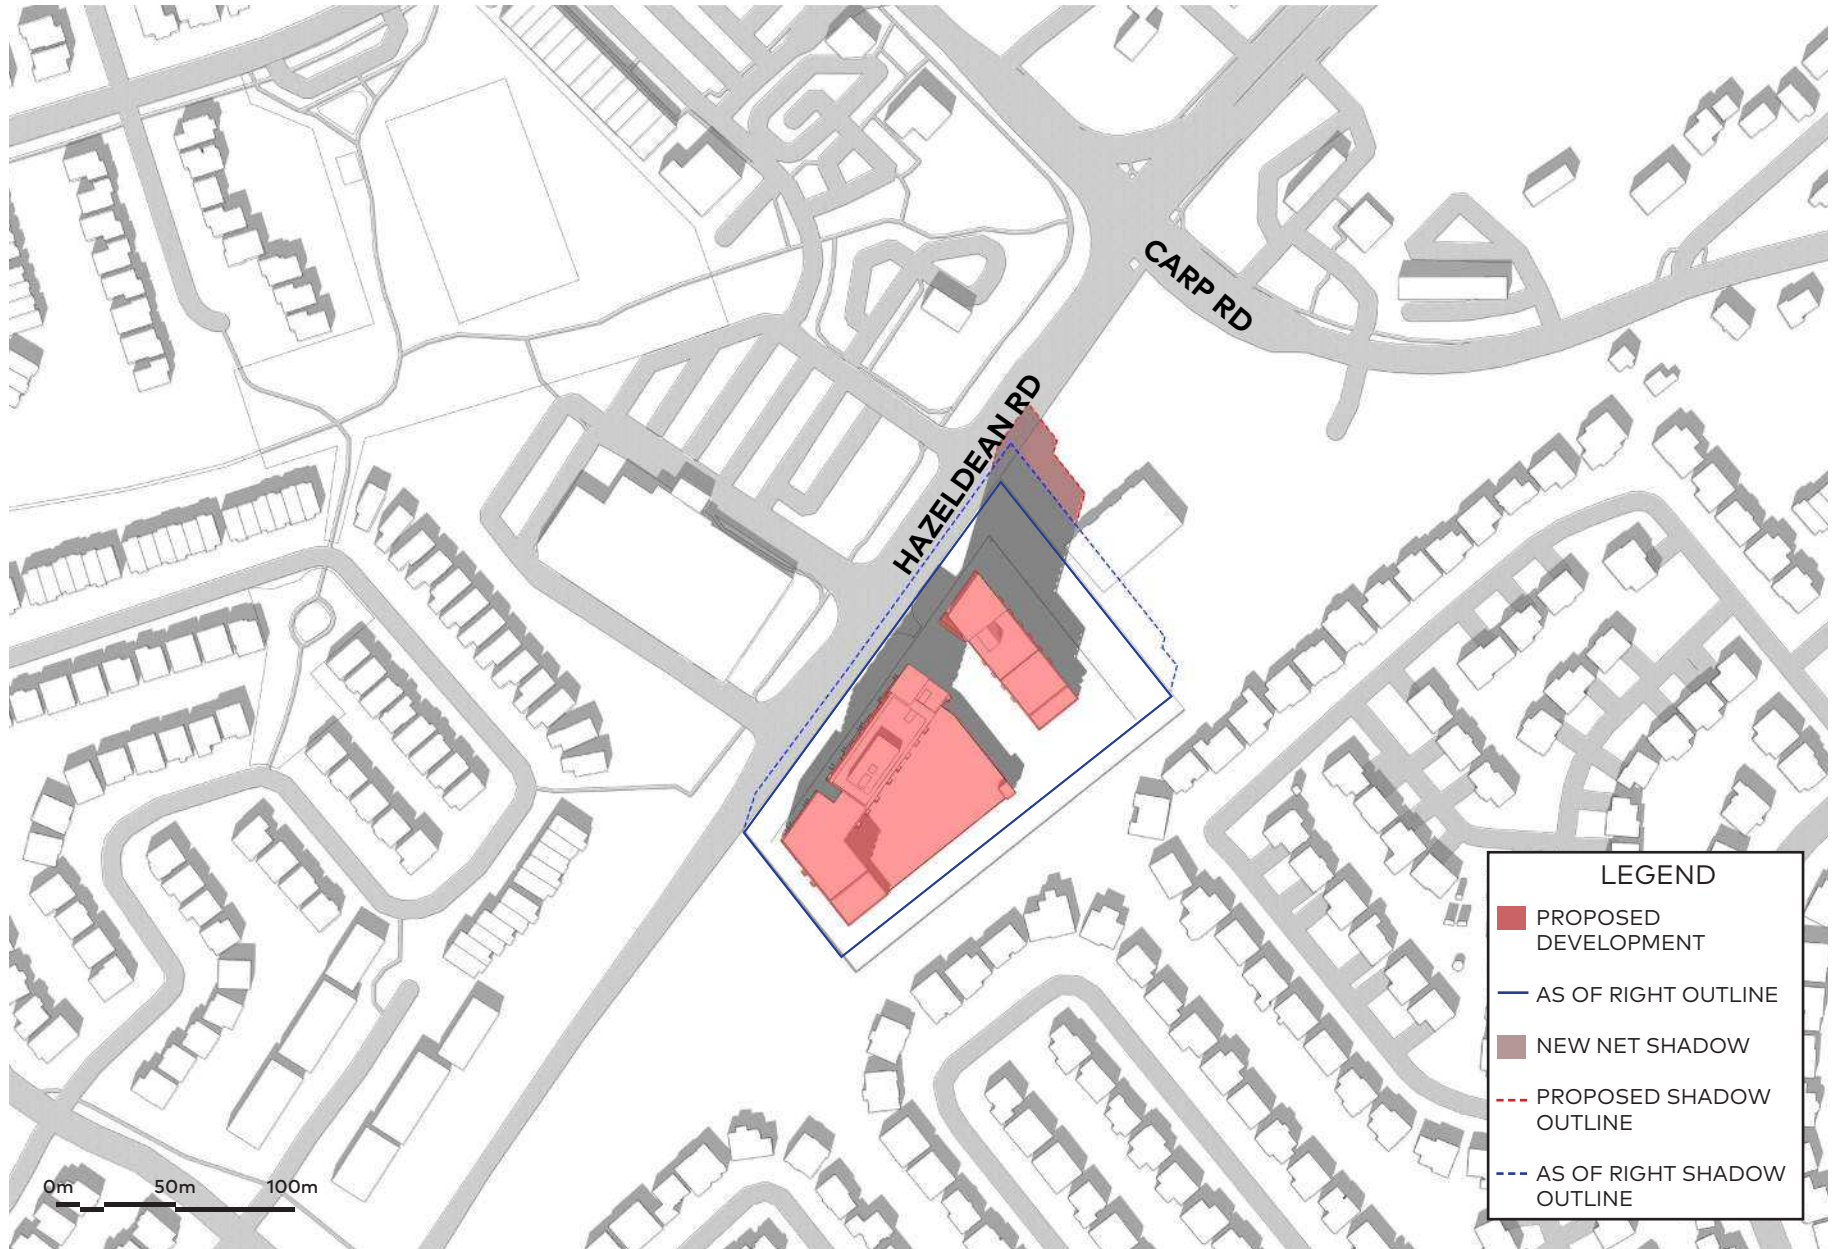

June 21, 4pm

June 21, 5pm

June 21, 6pm

September 21, 8am

September 21, 9am

September 21, 10am

**LEGEND**

- PROPOSED DEVELOPMENT
- AS OF RIGHT OUTLINE
- NEW NET SHADOW
- - - PROPOSED SHADOW OUTLINE
- - - AS OF RIGHT SHADOW OUTLINE

September 21, 11am

September 21, 12pm

September 21, 1pm

December 21, 10am

December 21, 11am

December 21, 12pm

December 21, 1pm

December 21, 2pm