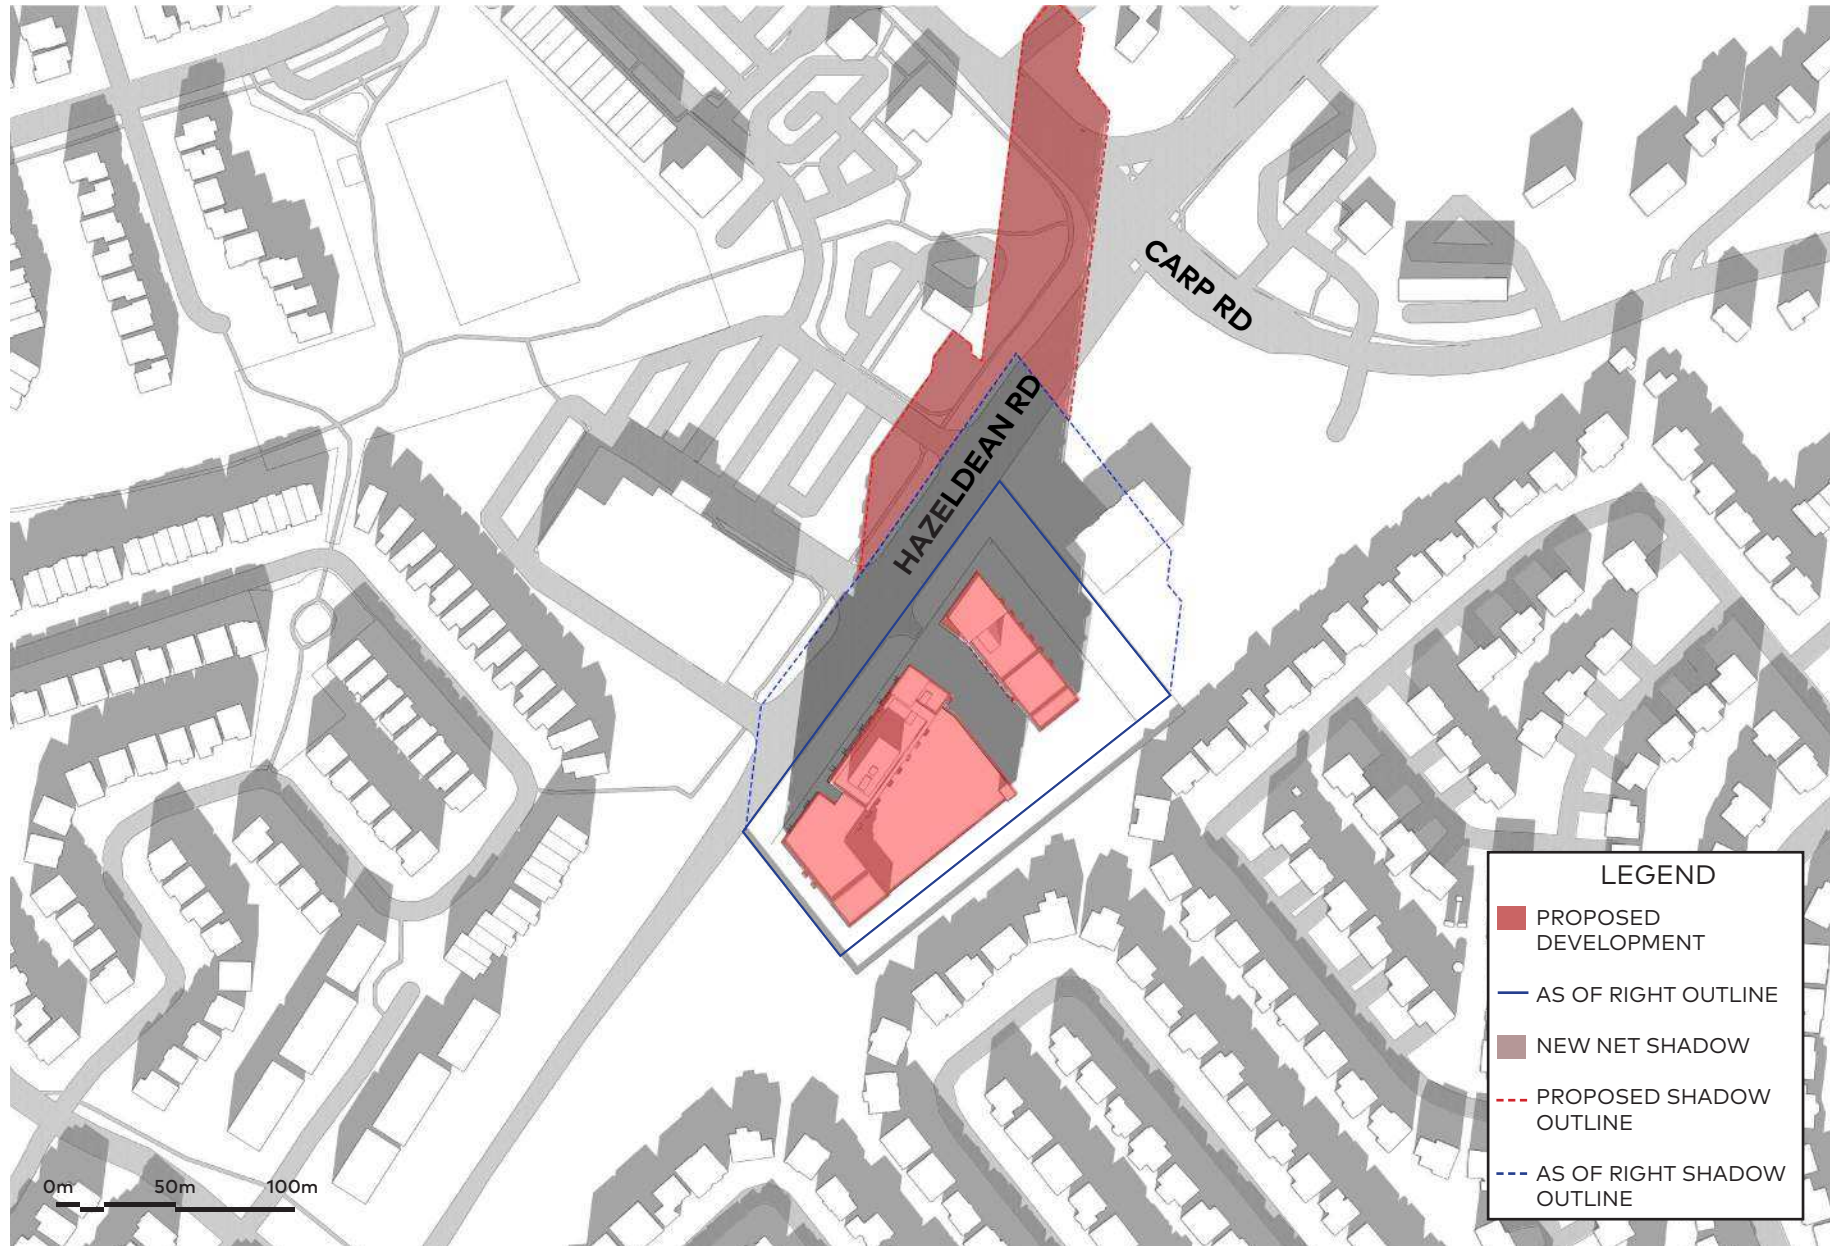

June 21, 4pm

June 21, 5pm

June 21, 6pm

September 21, 8am

September 21, 9am

September 21, 10am

**LEGEND**

- PROPOSED DEVELOPMENT
- AS OF RIGHT OUTLINE
- NEW NET SHADOW
- - - PROPOSED SHADOW OUTLINE
- - - AS OF RIGHT SHADOW OUTLINE

September 21, 11am

September 21, 12pm

September 21, 1pm

December 21, 10am

December 21, 11am

December 21, 12pm

December 21, 1pm

December 21, 2pm