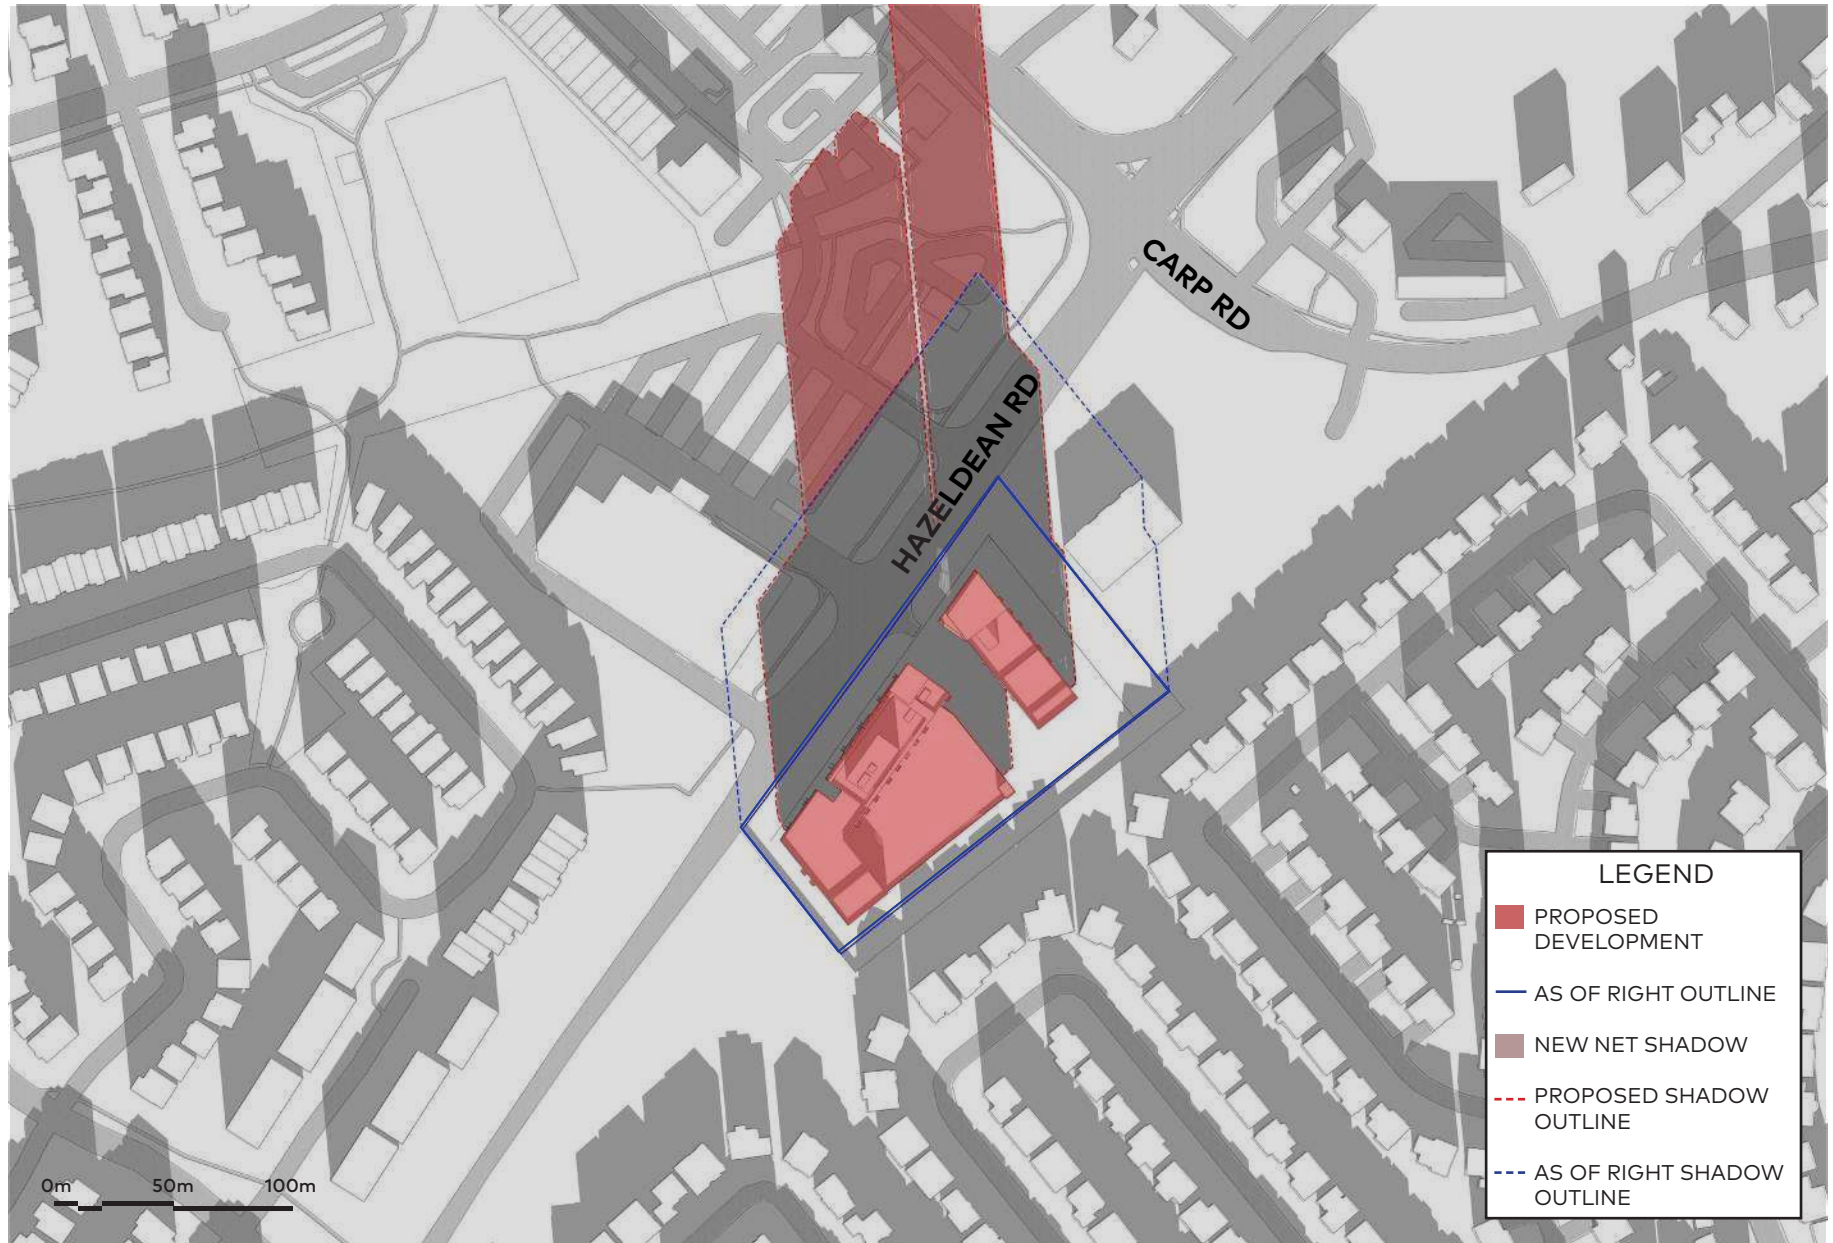

June 21, 4pm

June 21, 5pm

June 21, 6pm

September 21, 8am

September 21, 9am

September 21, 10am

**LEGEND**

- PROPOSED DEVELOPMENT
- AS OF RIGHT OUTLINE
- NEW NET SHADOW
- - - PROPOSED SHADOW OUTLINE
- - - AS OF RIGHT SHADOW OUTLINE

September 21, 11am

September 21, 12pm

September 21, 1pm

December 21, 10am

December 21, 11am

December 21, 12pm

December 21, 1pm

December 21, 2pm