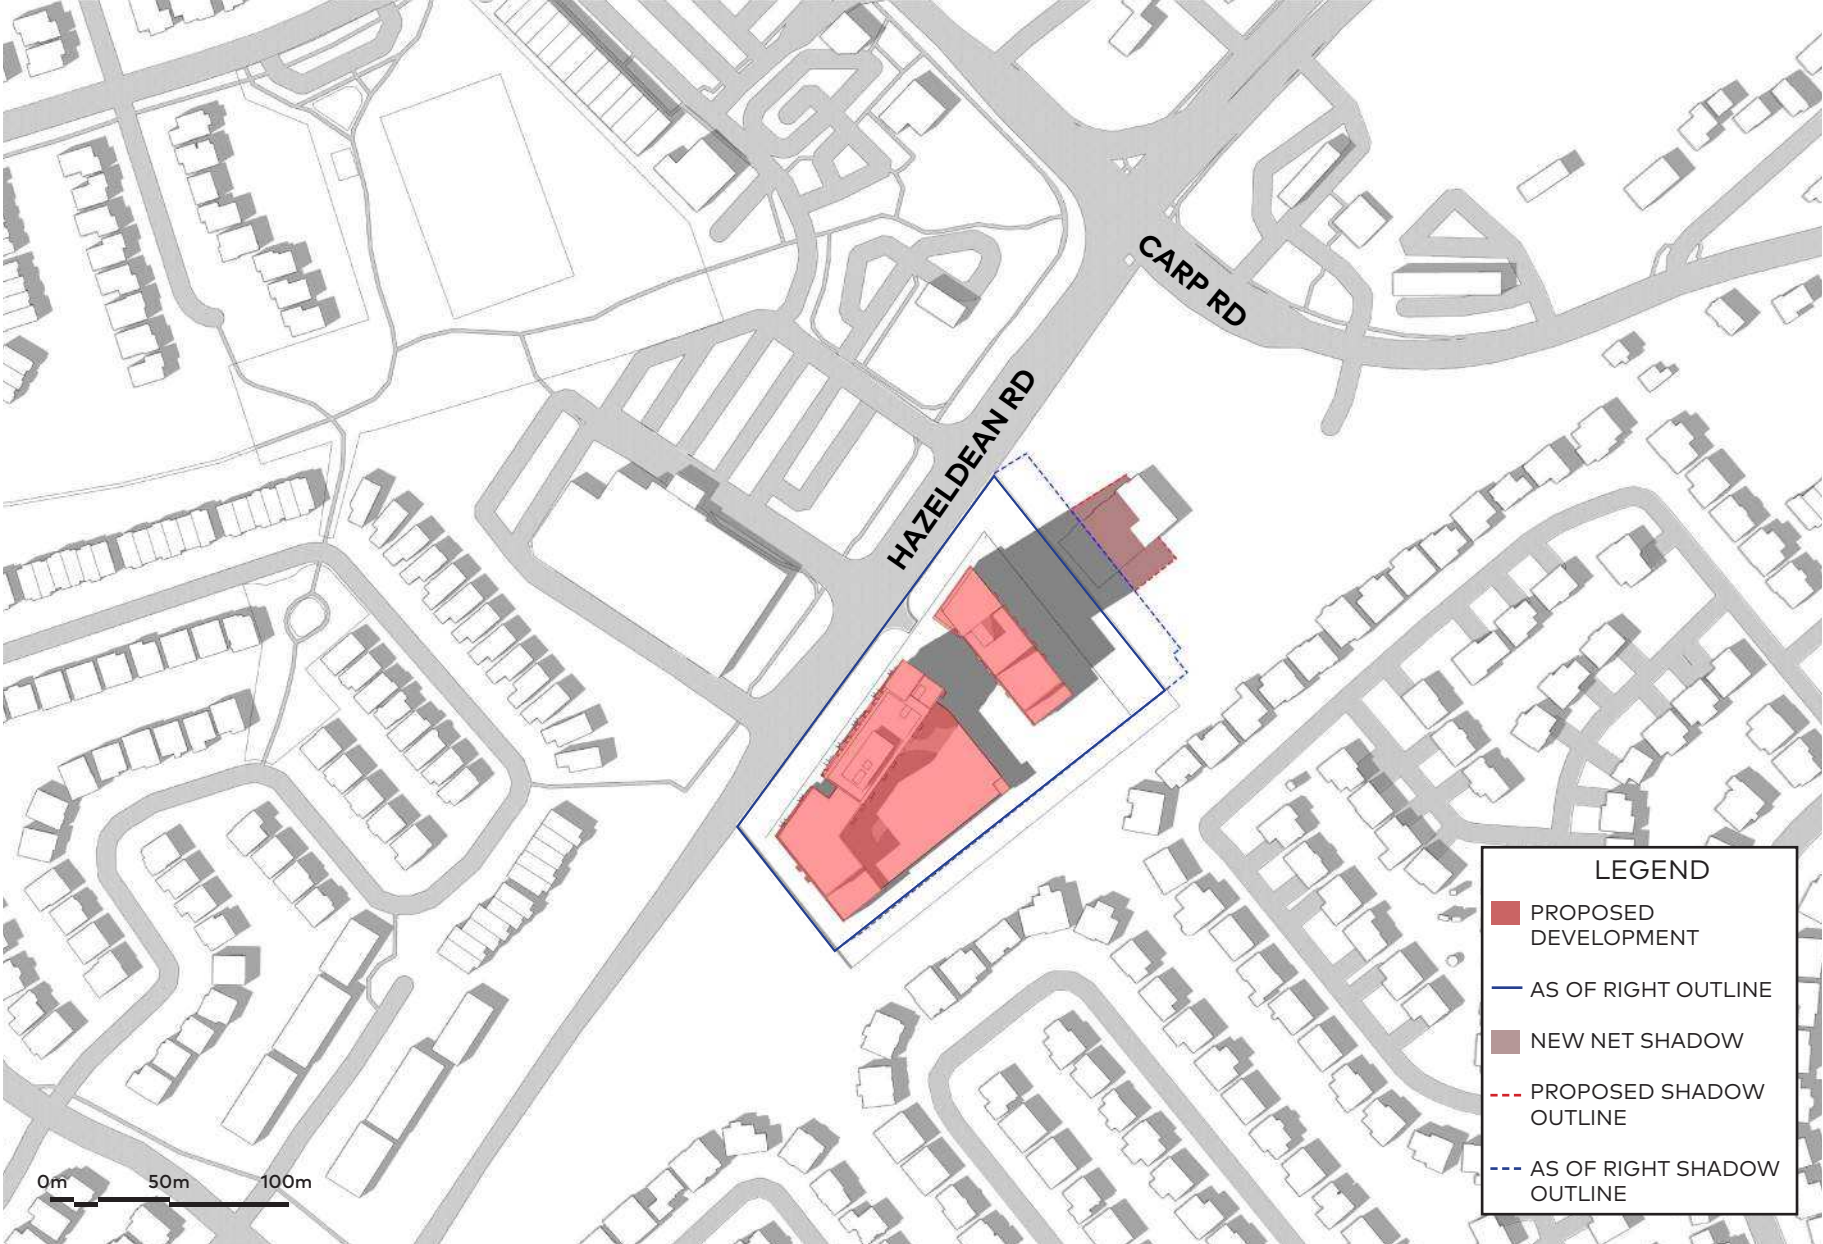

June 21, 4pm

June 21, 5pm

June 21, 6pm

September 21, 8am

September 21, 9am

September 21, 10am

**LEGEND**

- PROPOSED DEVELOPMENT
- AS OF RIGHT OUTLINE
- NEW NET SHADOW
- - - PROPOSED SHADOW OUTLINE
- - - AS OF RIGHT SHADOW OUTLINE

September 21, 11am

September 21, 12pm

September 21, 1pm

December 21, 10am

December 21, 11am

December 21, 12pm

December 21, 1pm

December 21, 2pm