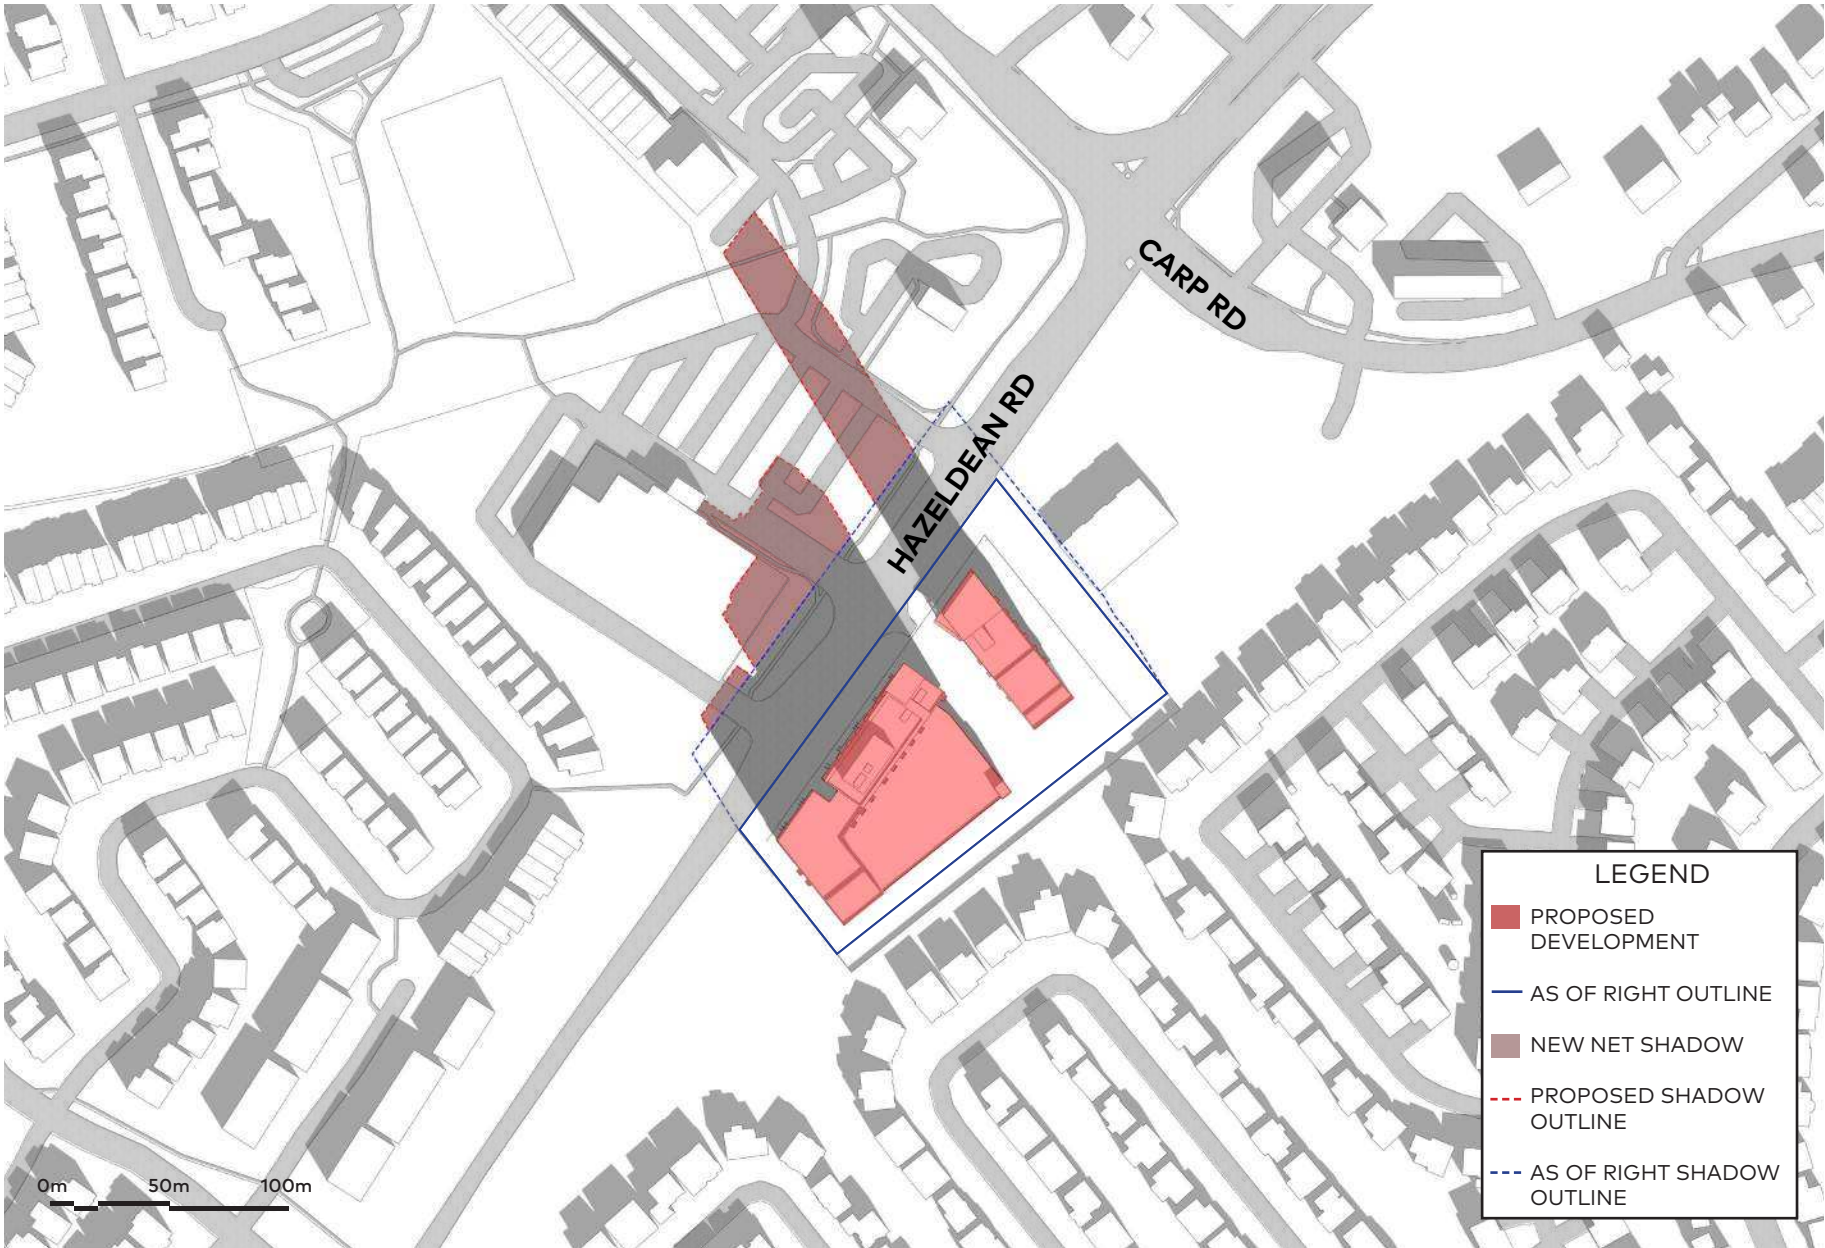

June 21, 4pm

June 21, 5pm

June 21, 6pm

September 21, 8am

September 21, 9am

September 21, 10am

**LEGEND**

- PROPOSED DEVELOPMENT
- AS OF RIGHT OUTLINE
- NEW NET SHADOW
- - - PROPOSED SHADOW OUTLINE
- - - AS OF RIGHT SHADOW OUTLINE

September 21, 11am

September 21, 12pm

September 21, 1pm

December 21, 10am

December 21, 11am

December 21, 12pm

December 21, 1pm

December 21, 2pm