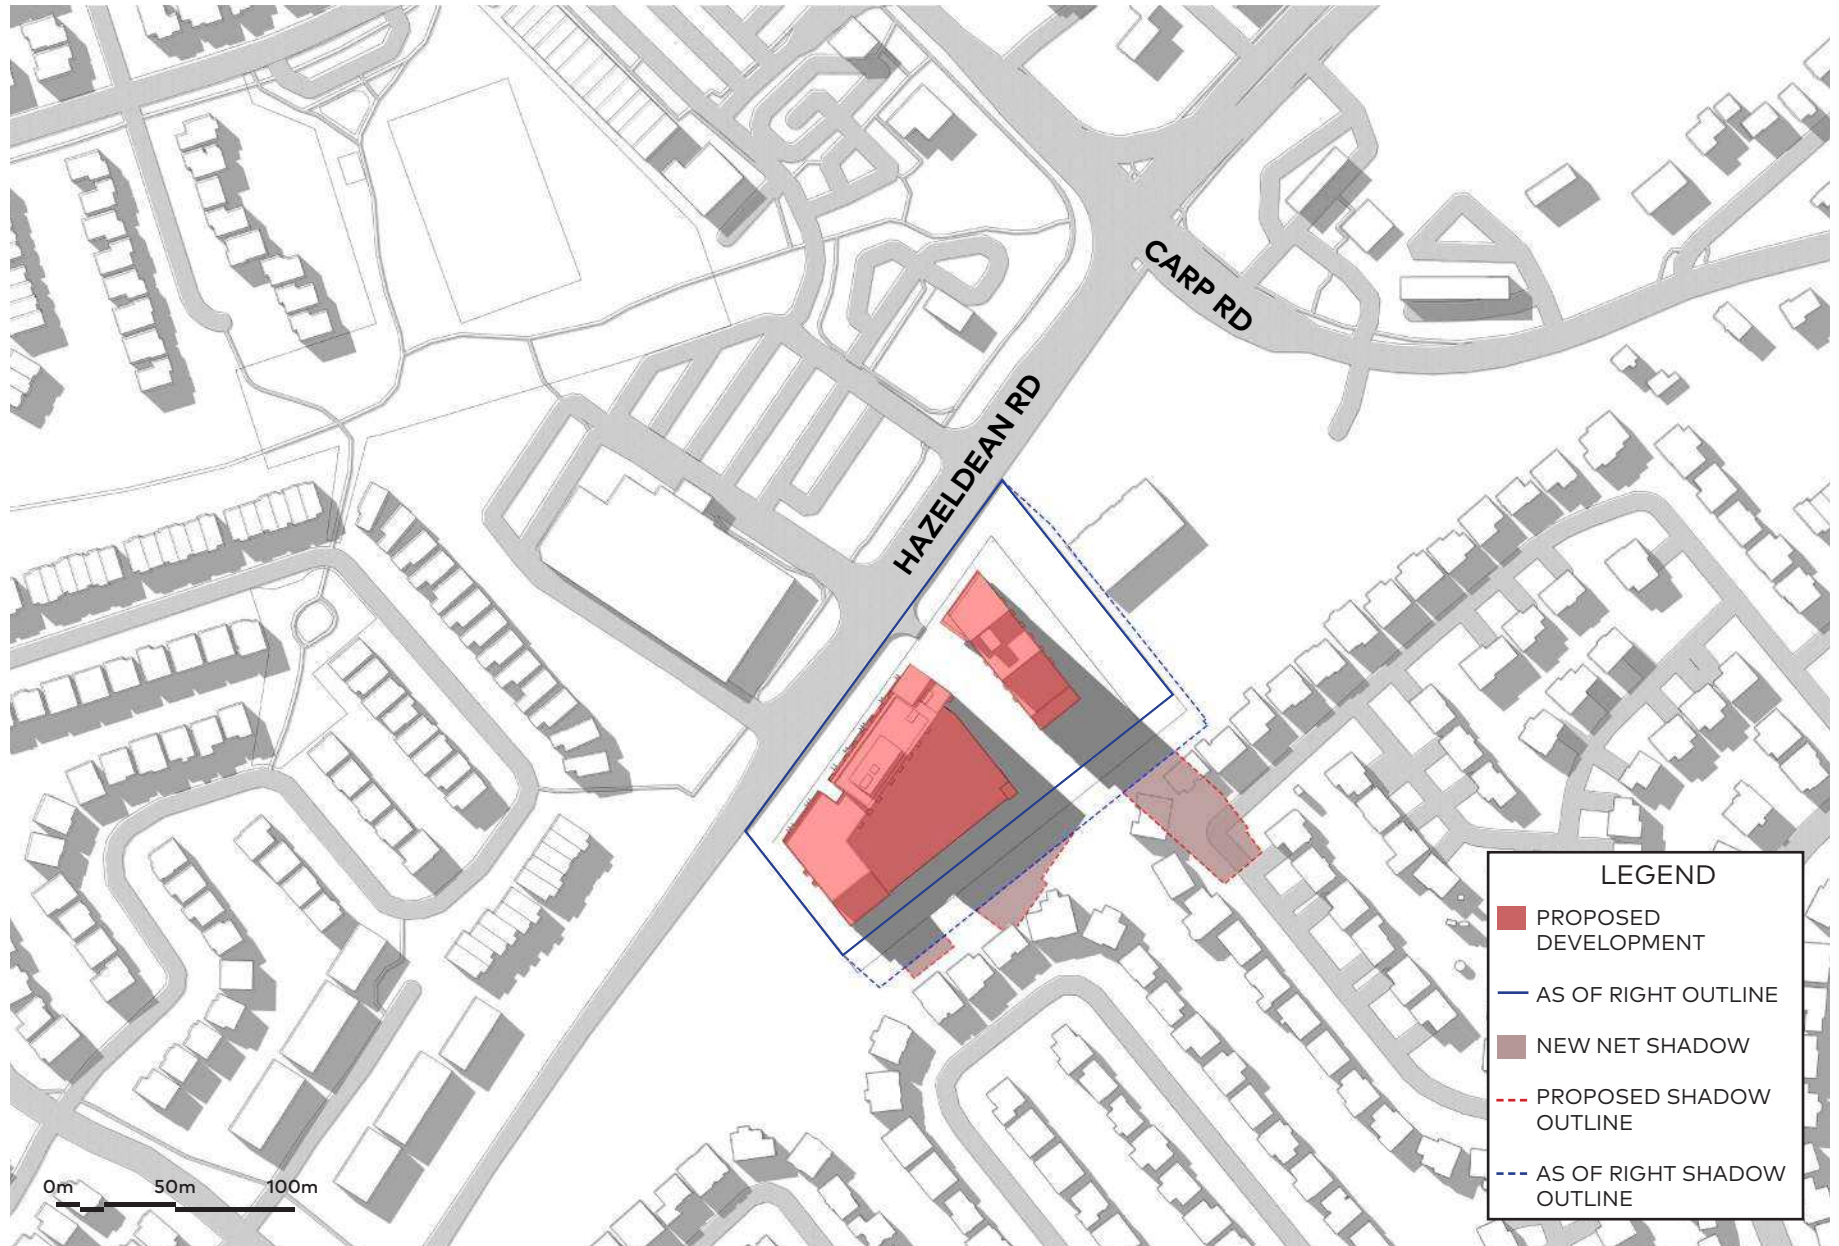

June 21, 8am

June 21, 9am

June 21, 10am

June 21, 11am

June 21, 12pm

June 21, 1pm

June 21, 2pm

June 21, 3pm

June 21, 4pm

June 21, 5pm

June 21, 6pm

September 21, 8am

September 21, 9am

September 21, 10am

**LEGEND**

- PROPOSED DEVELOPMENT
- AS OF RIGHT OUTLINE
- NEW NET SHADOW
- - - PROPOSED SHADOW OUTLINE
- - - AS OF RIGHT SHADOW OUTLINE

September 21, 11am

September 21, 12pm

September 21, 1pm

December 21, 10am

December 21, 11am

December 21, 12pm

December 21, 1pm

December 21, 2pm