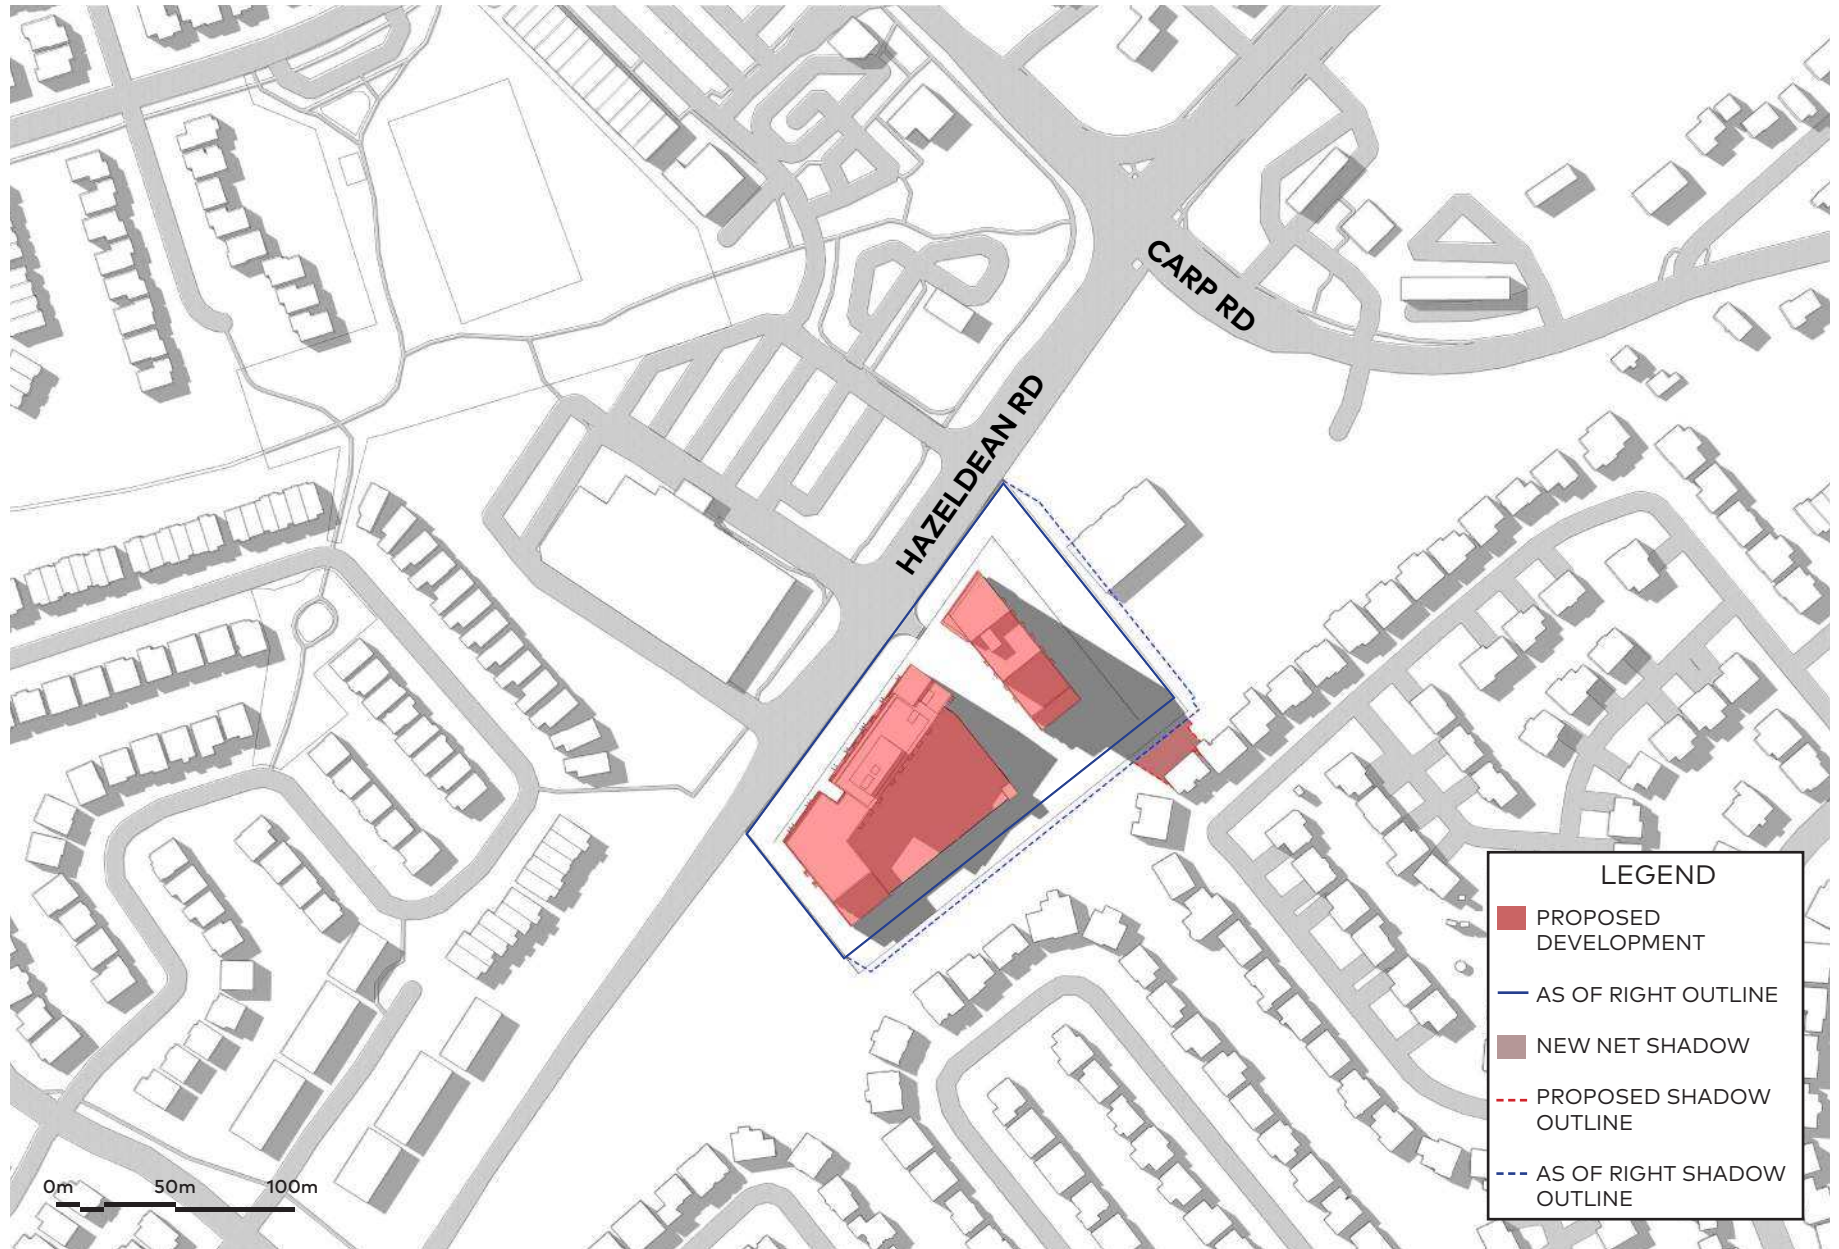

June 21, 8am

June 21, 9am

June 21, 10am

June 21, 11am

June 21, 12pm

June 21, 1pm

June 21, 2pm

June 21, 3pm

June 21, 4pm

June 21, 5pm

June 21, 6pm

September 21, 8am

September 21, 9am

September 21, 10am

**LEGEND**

- PROPOSED DEVELOPMENT
- AS OF RIGHT OUTLINE
- NEW NET SHADOW
- - - PROPOSED SHADOW OUTLINE
- - - AS OF RIGHT SHADOW OUTLINE

September 21, 11am

September 21, 12pm

September 21, 1pm

December 21, 10am

December 21, 11am

December 21, 12pm

December 21, 1pm

December 21, 2pm