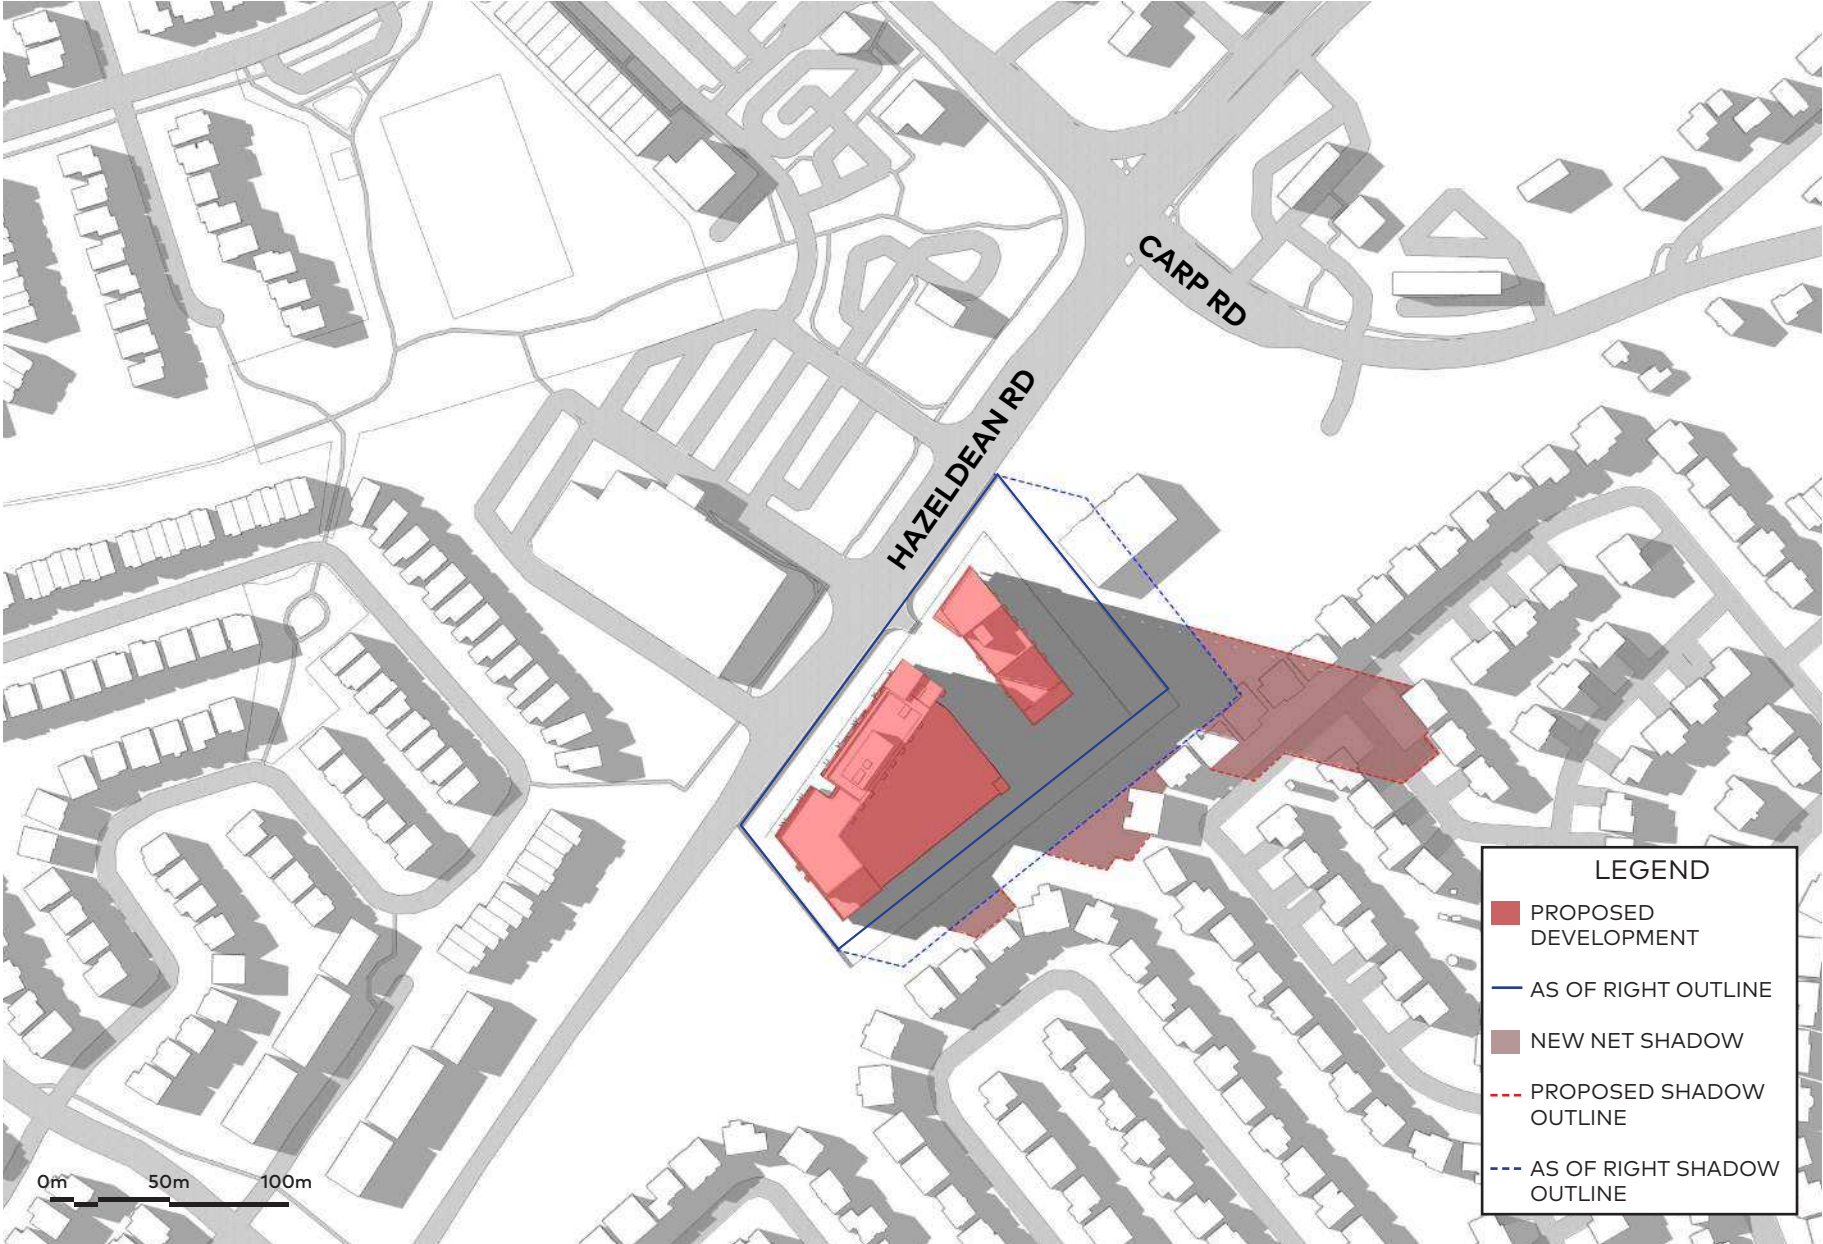

June 21, 4pm

June 21, 5pm

June 21, 6pm

September 21, 8am

September 21, 9am

September 21, 10am

**LEGEND**

- PROPOSED DEVELOPMENT
- AS OF RIGHT OUTLINE
- NEW NET SHADOW
- - - PROPOSED SHADOW OUTLINE
- - - AS OF RIGHT SHADOW OUTLINE

September 21, 11am

September 21, 12pm

September 21, 1pm

December 21, 10am

December 21, 11am

December 21, 12pm

December 21, 1pm

December 21, 2pm