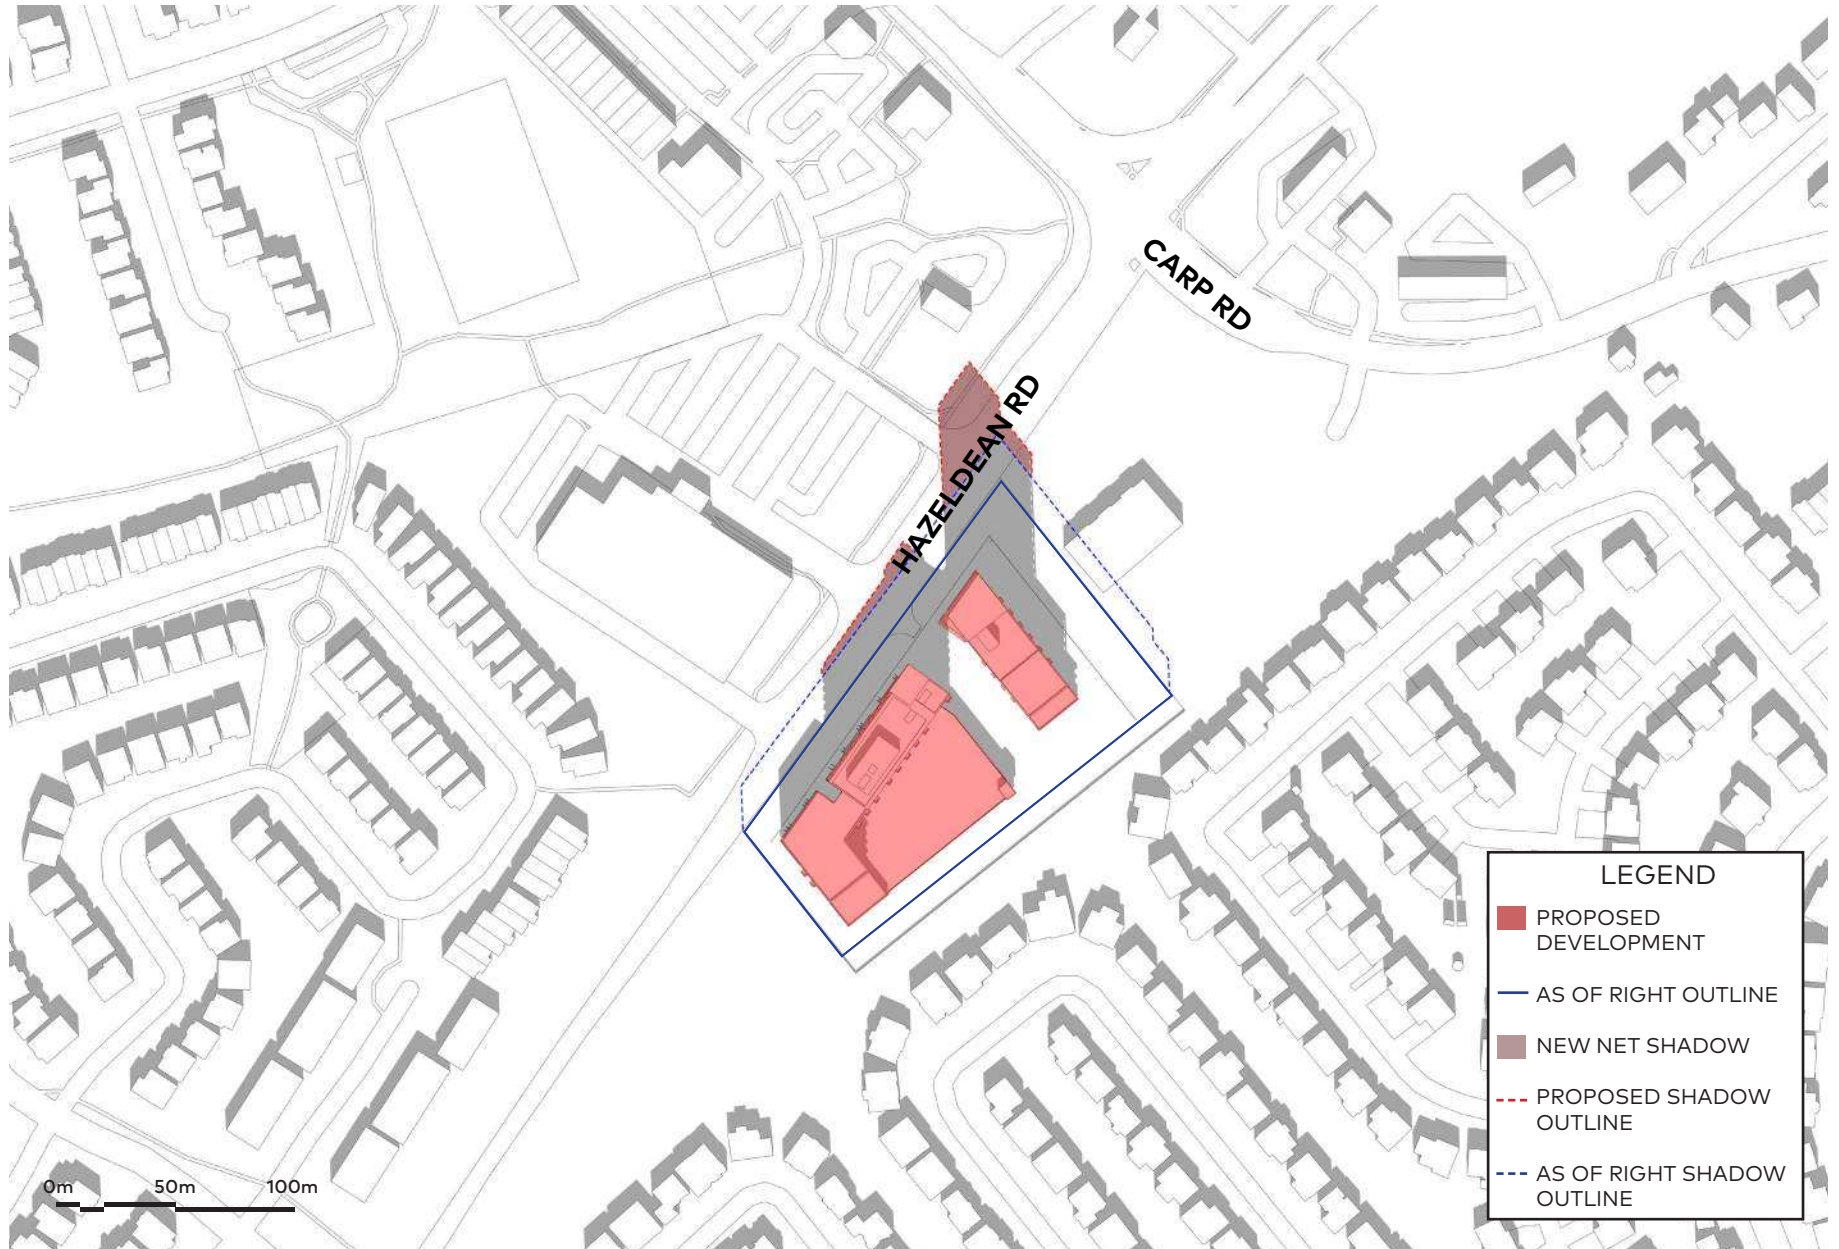

June 21, 4pm

June 21, 5pm

June 21, 6pm

September 21, 8am

September 21, 9am

September 21, 10am

**LEGEND**

- PROPOSED DEVELOPMENT
- AS OF RIGHT OUTLINE
- NEW NET SHADOW
- - - PROPOSED SHADOW OUTLINE
- - - AS OF RIGHT SHADOW OUTLINE

September 21, 11am

September 21, 12pm

September 21, 1pm

December 21, 10am

December 21, 11am

December 21, 12pm

December 21, 1pm

December 21, 2pm