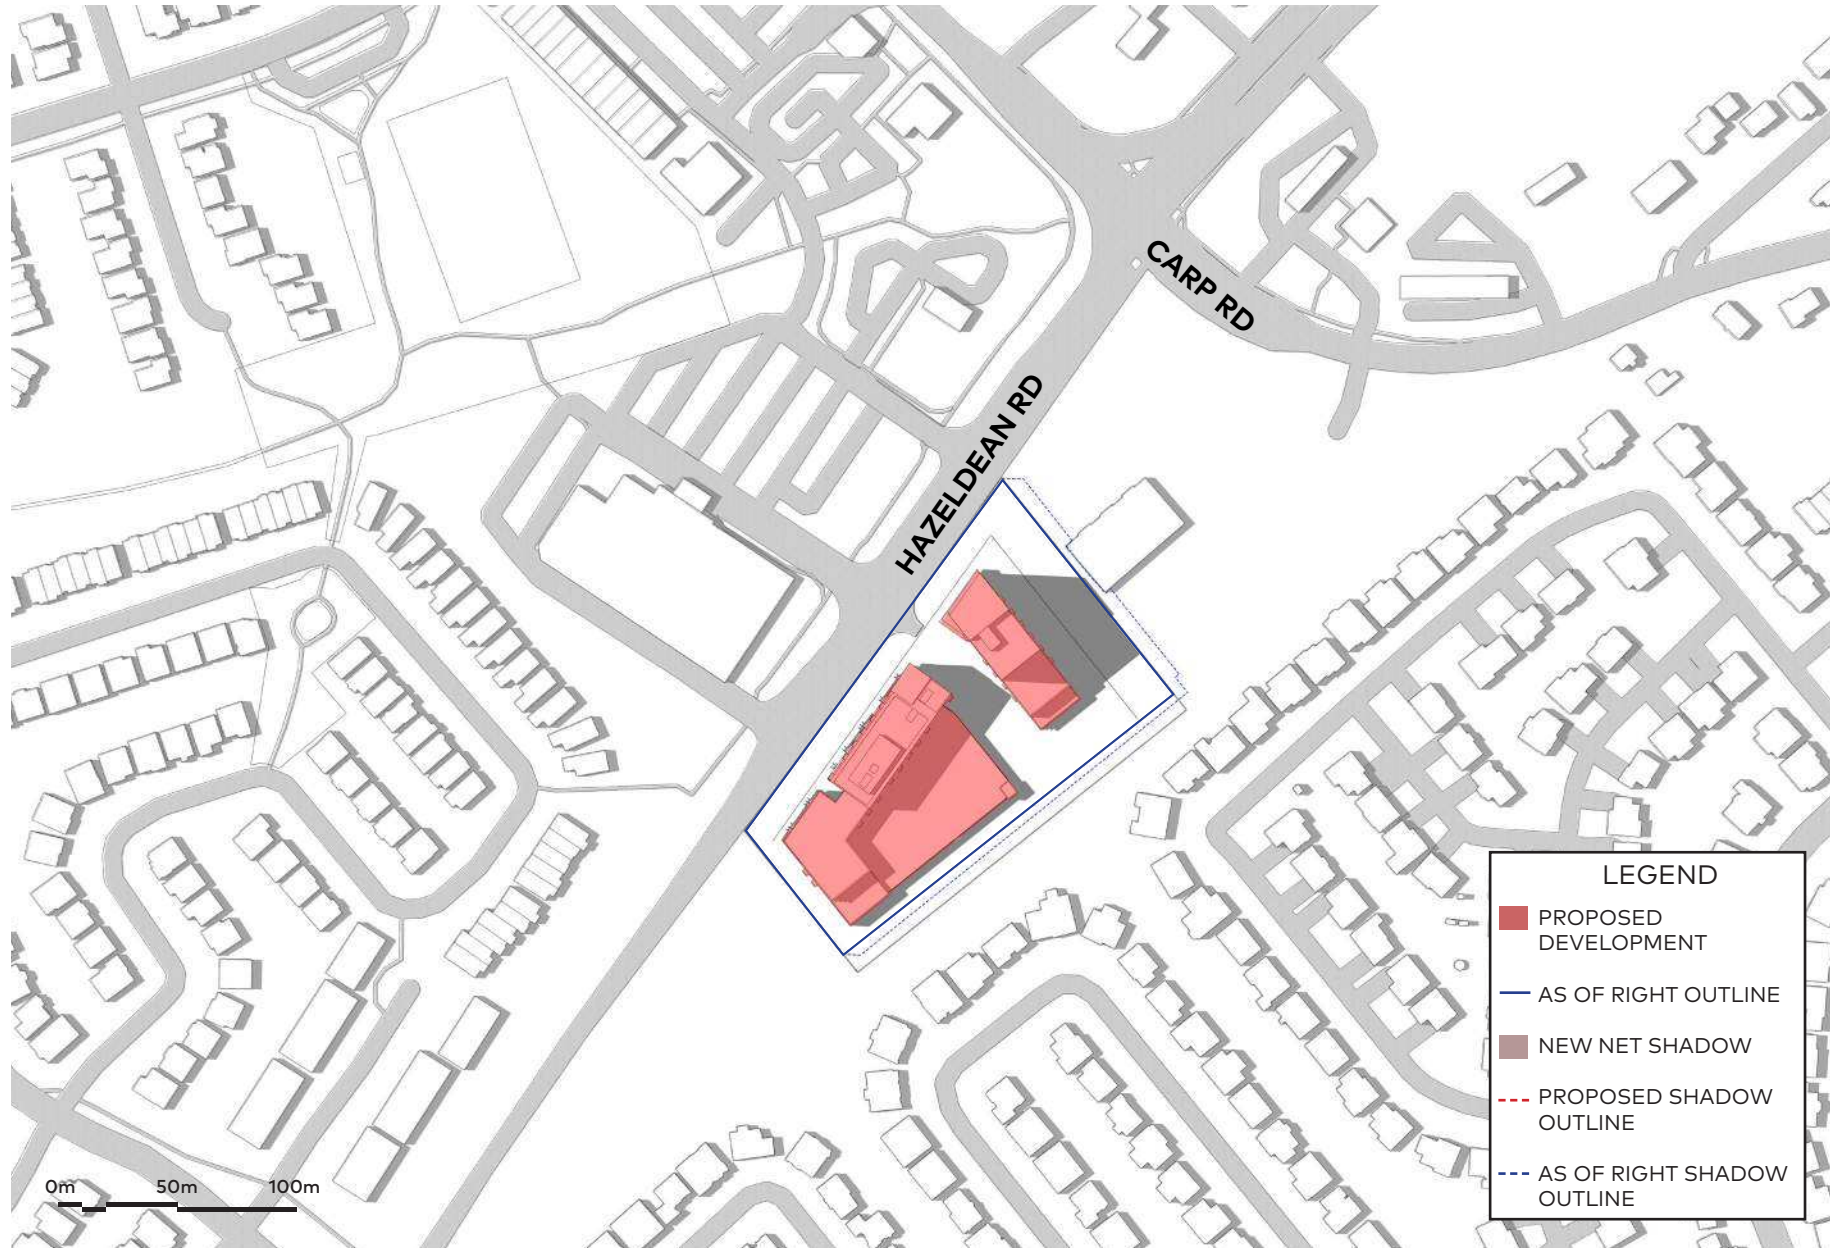

June 21, 8am

June 21, 9am

June 21, 10am

June 21, 11am

June 21, 12pm

June 21, 1pm

June 21, 2pm

June 21, 3pm

June 21, 4pm

June 21, 5pm

June 21, 6pm

September 21, 8am

September 21, 9am

September 21, 10am

**LEGEND**

- PROPOSED DEVELOPMENT
- AS OF RIGHT OUTLINE
- NEW NET SHADOW
- - - PROPOSED SHADOW OUTLINE
- - - AS OF RIGHT SHADOW OUTLINE

September 21, 11am

September 21, 12pm

September 21, 1pm

December 21, 10am

December 21, 11am

December 21, 12pm

December 21, 1pm

December 21, 2pm