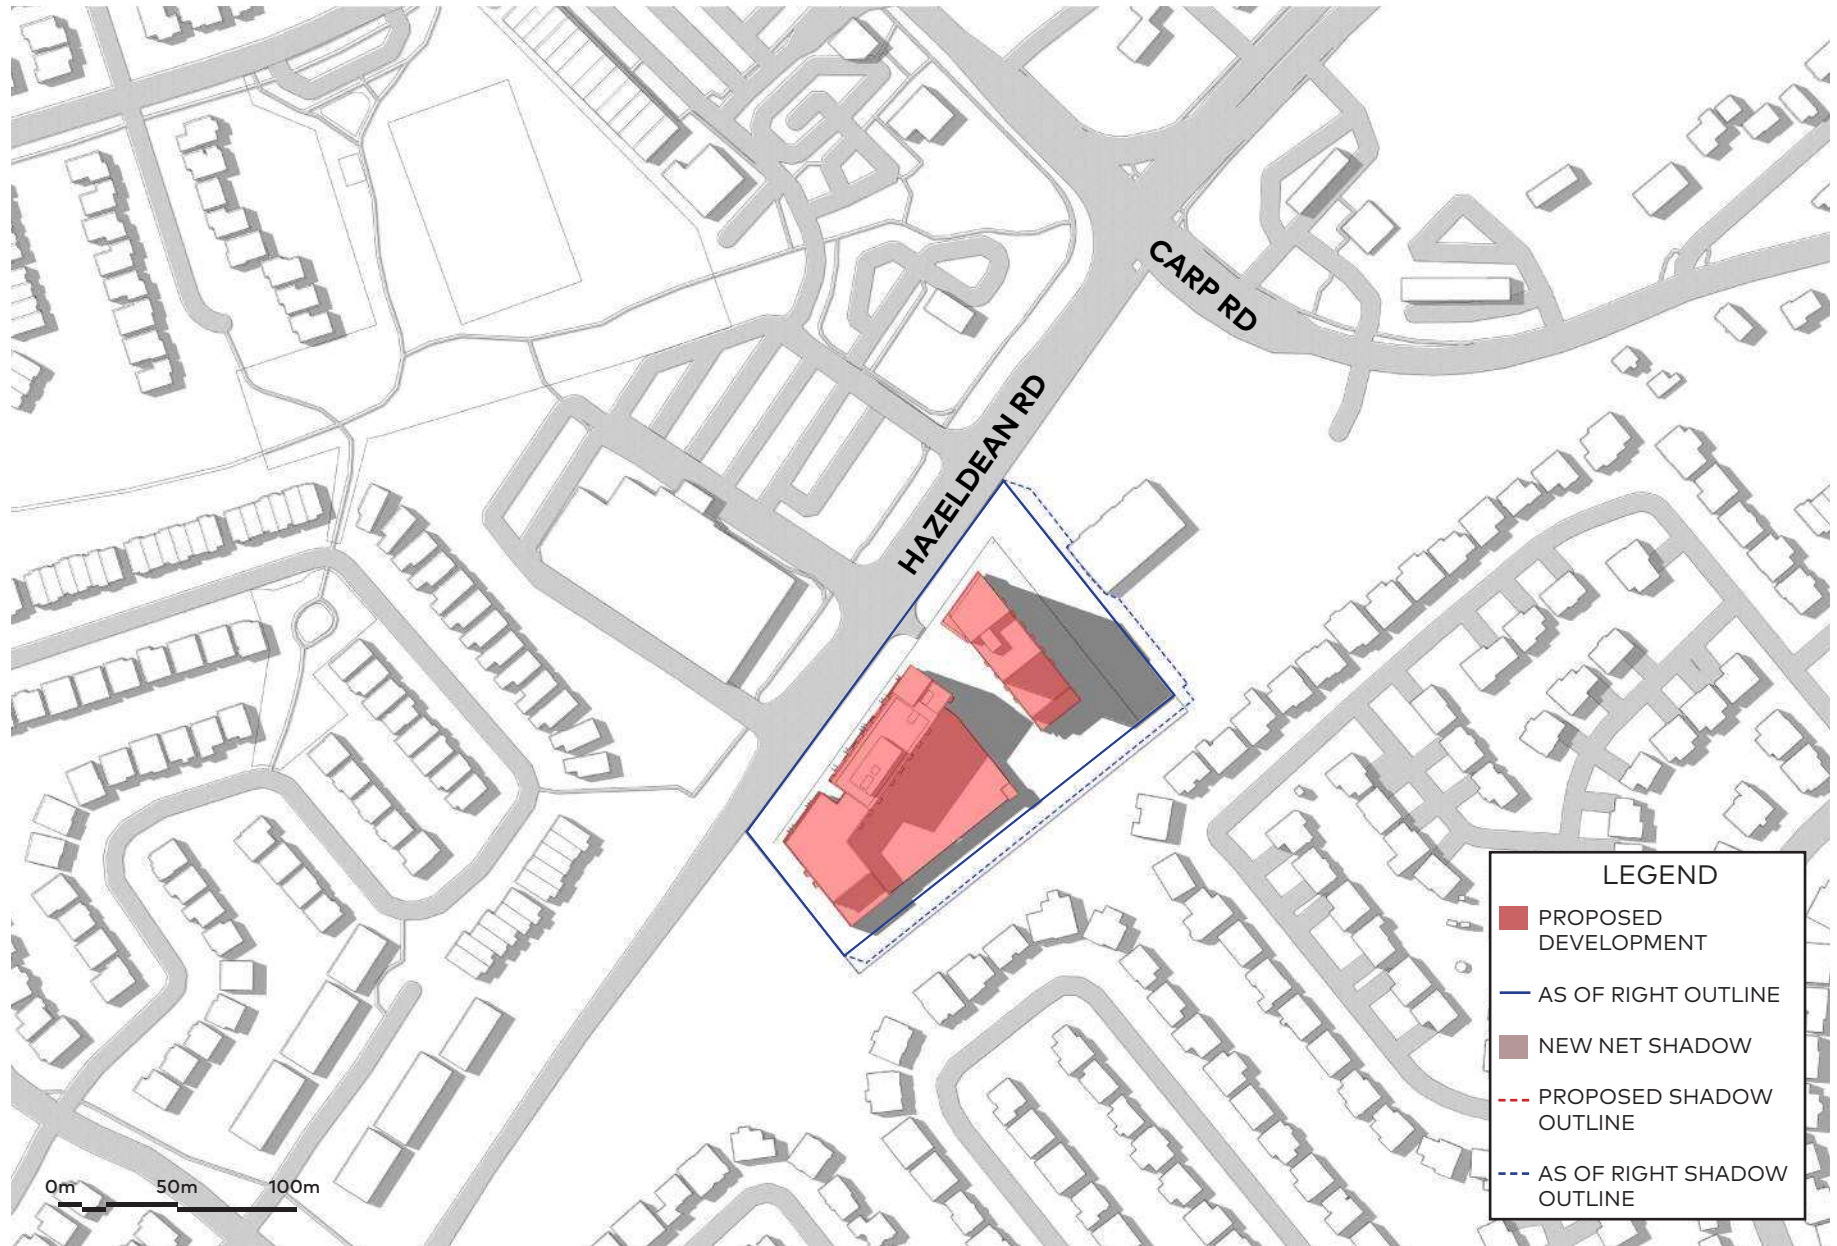

June 21, 8am

June 21, 9am

June 21, 10am

June 21, 11am

June 21, 12pm

June 21, 1pm

June 21, 2pm

June 21, 3pm

June 21, 4pm

June 21, 5pm

June 21, 6pm

September 21, 8am

September 21, 9am

September 21, 10am

**LEGEND**

- PROPOSED DEVELOPMENT
- AS OF RIGHT OUTLINE
- NEW NET SHADOW
- - - PROPOSED SHADOW OUTLINE
- - - AS OF RIGHT SHADOW OUTLINE

September 21, 11am

September 21, 12pm

September 21, 1pm

December 21, 10am

December 21, 11am

December 21, 12pm

December 21, 1pm

December 21, 2pm