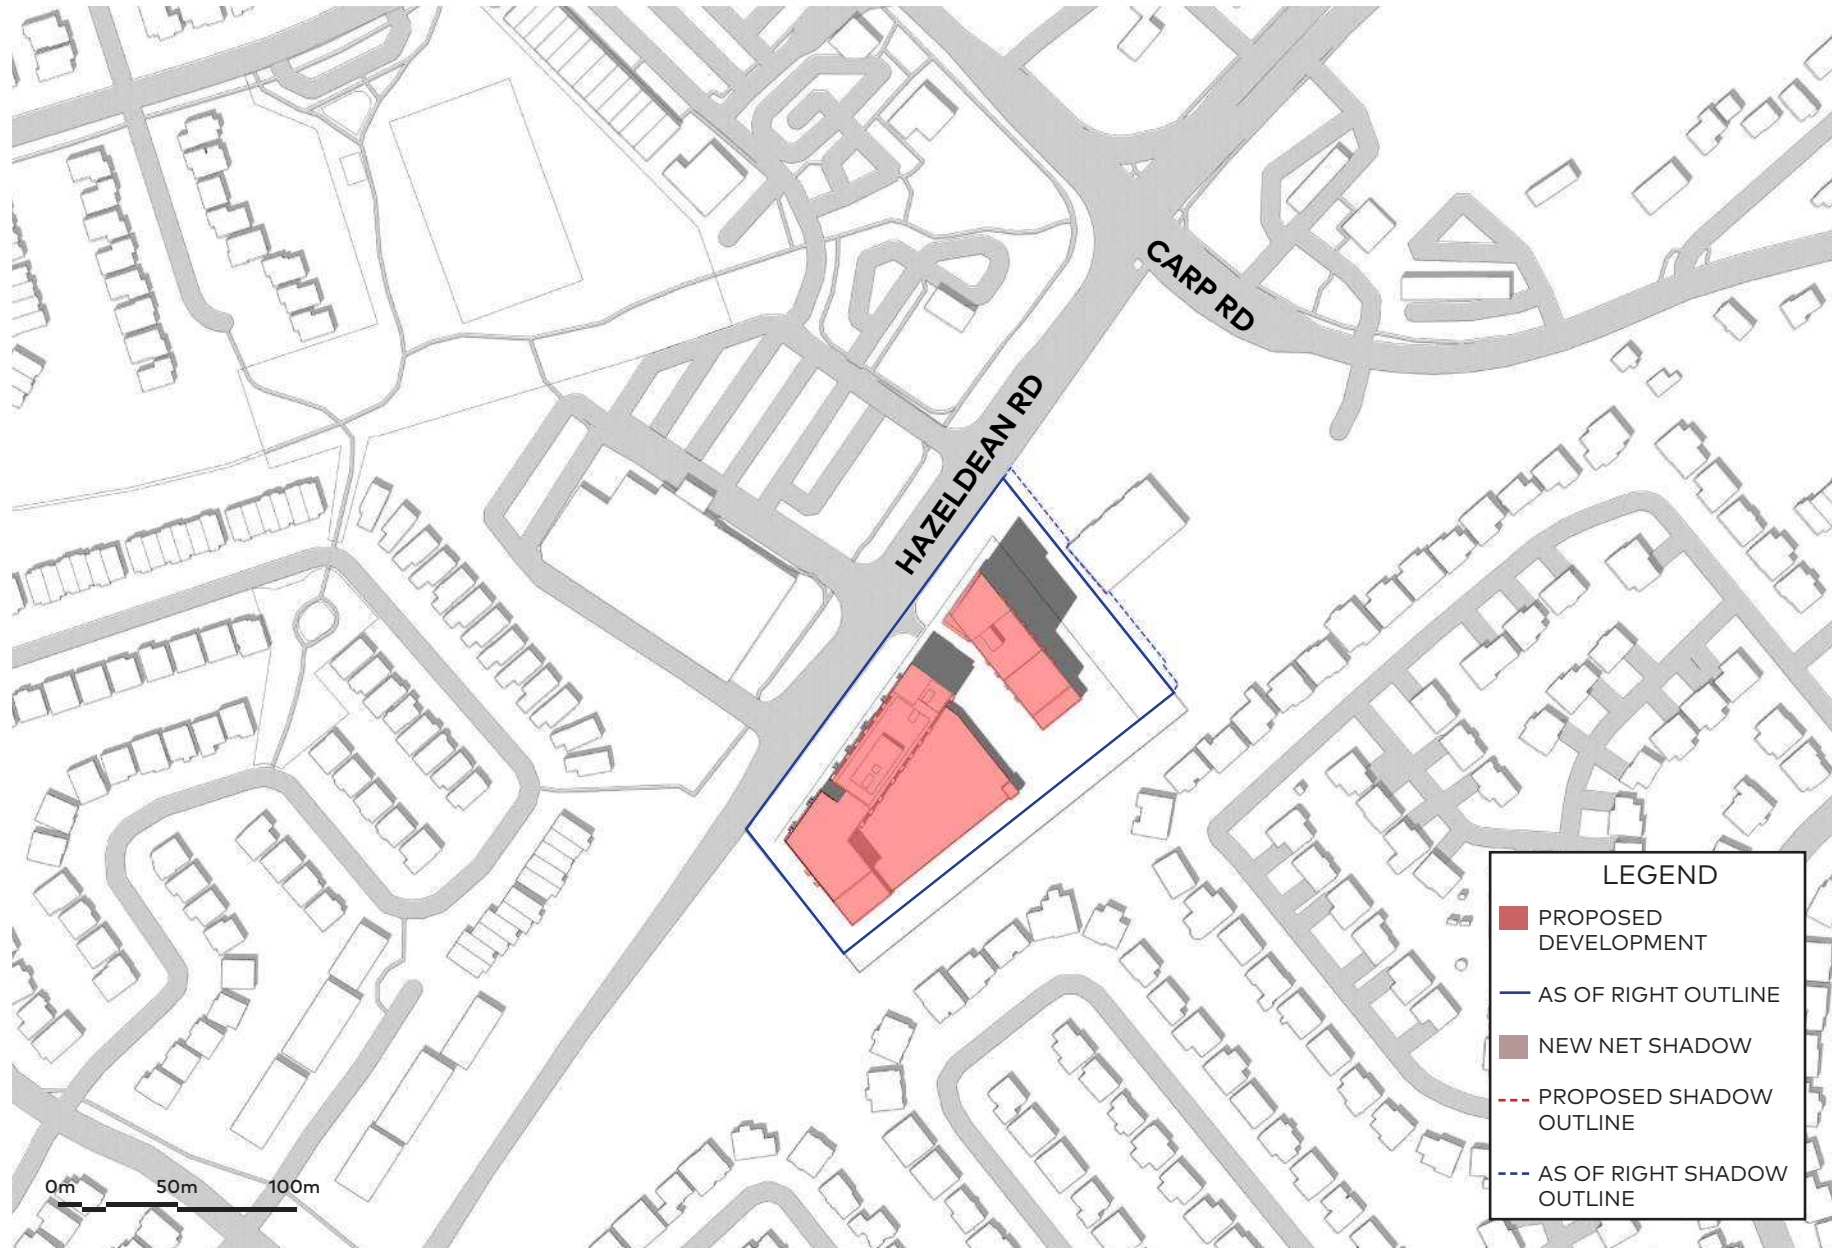

June 21, 8am

June 21, 9am

June 21, 10am

June 21, 11am

June 21, 12pm

June 21, 1pm

June 21, 2pm

June 21, 3pm

June 21, 4pm

June 21, 5pm

June 21, 6pm

September 21, 8am

September 21, 9am

September 21, 10am

**LEGEND**

- PROPOSED DEVELOPMENT
- AS OF RIGHT OUTLINE
- NEW NET SHADOW
- - - PROPOSED SHADOW OUTLINE
- - - AS OF RIGHT SHADOW OUTLINE

September 21, 11am

September 21, 12pm

September 21, 1pm

December 21, 10am

December 21, 11am

December 21, 12pm

December 21, 1pm

December 21, 2pm