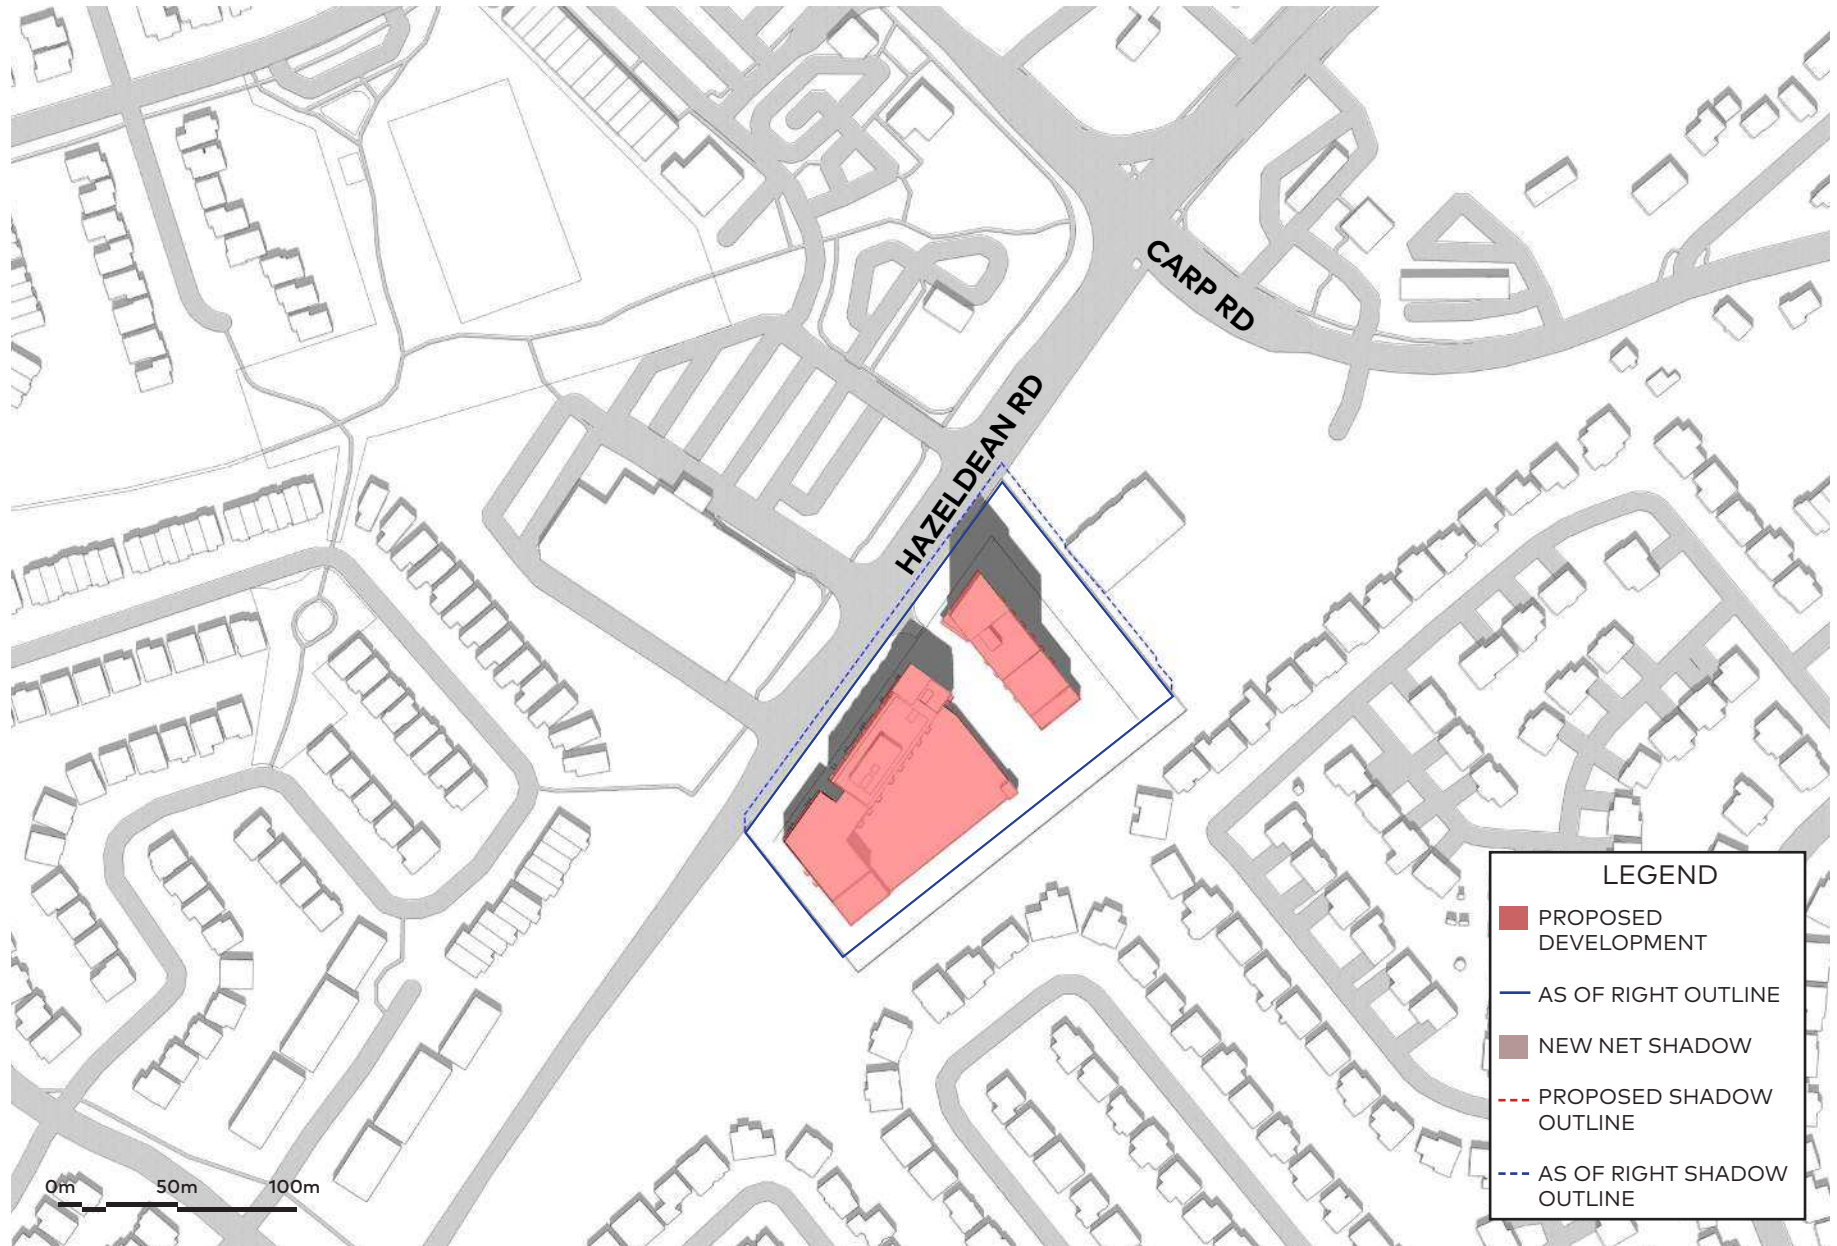

June 21, 8am

June 21, 9am

June 21, 10am

June 21, 11am

June 21, 12pm

June 21, 1pm

June 21, 2pm

June 21, 3pm

June 21, 4pm

June 21, 5pm

June 21, 6pm

September 21, 8am

September 21, 9am

September 21, 10am

**LEGEND**

- PROPOSED DEVELOPMENT
- AS OF RIGHT OUTLINE
- NEW NET SHADOW
- - - PROPOSED SHADOW OUTLINE
- - - AS OF RIGHT SHADOW OUTLINE

September 21, 11am

September 21, 12pm

September 21, 1pm

December 21, 10am

December 21, 11am

December 21, 12pm

December 21, 1pm

December 21, 2pm