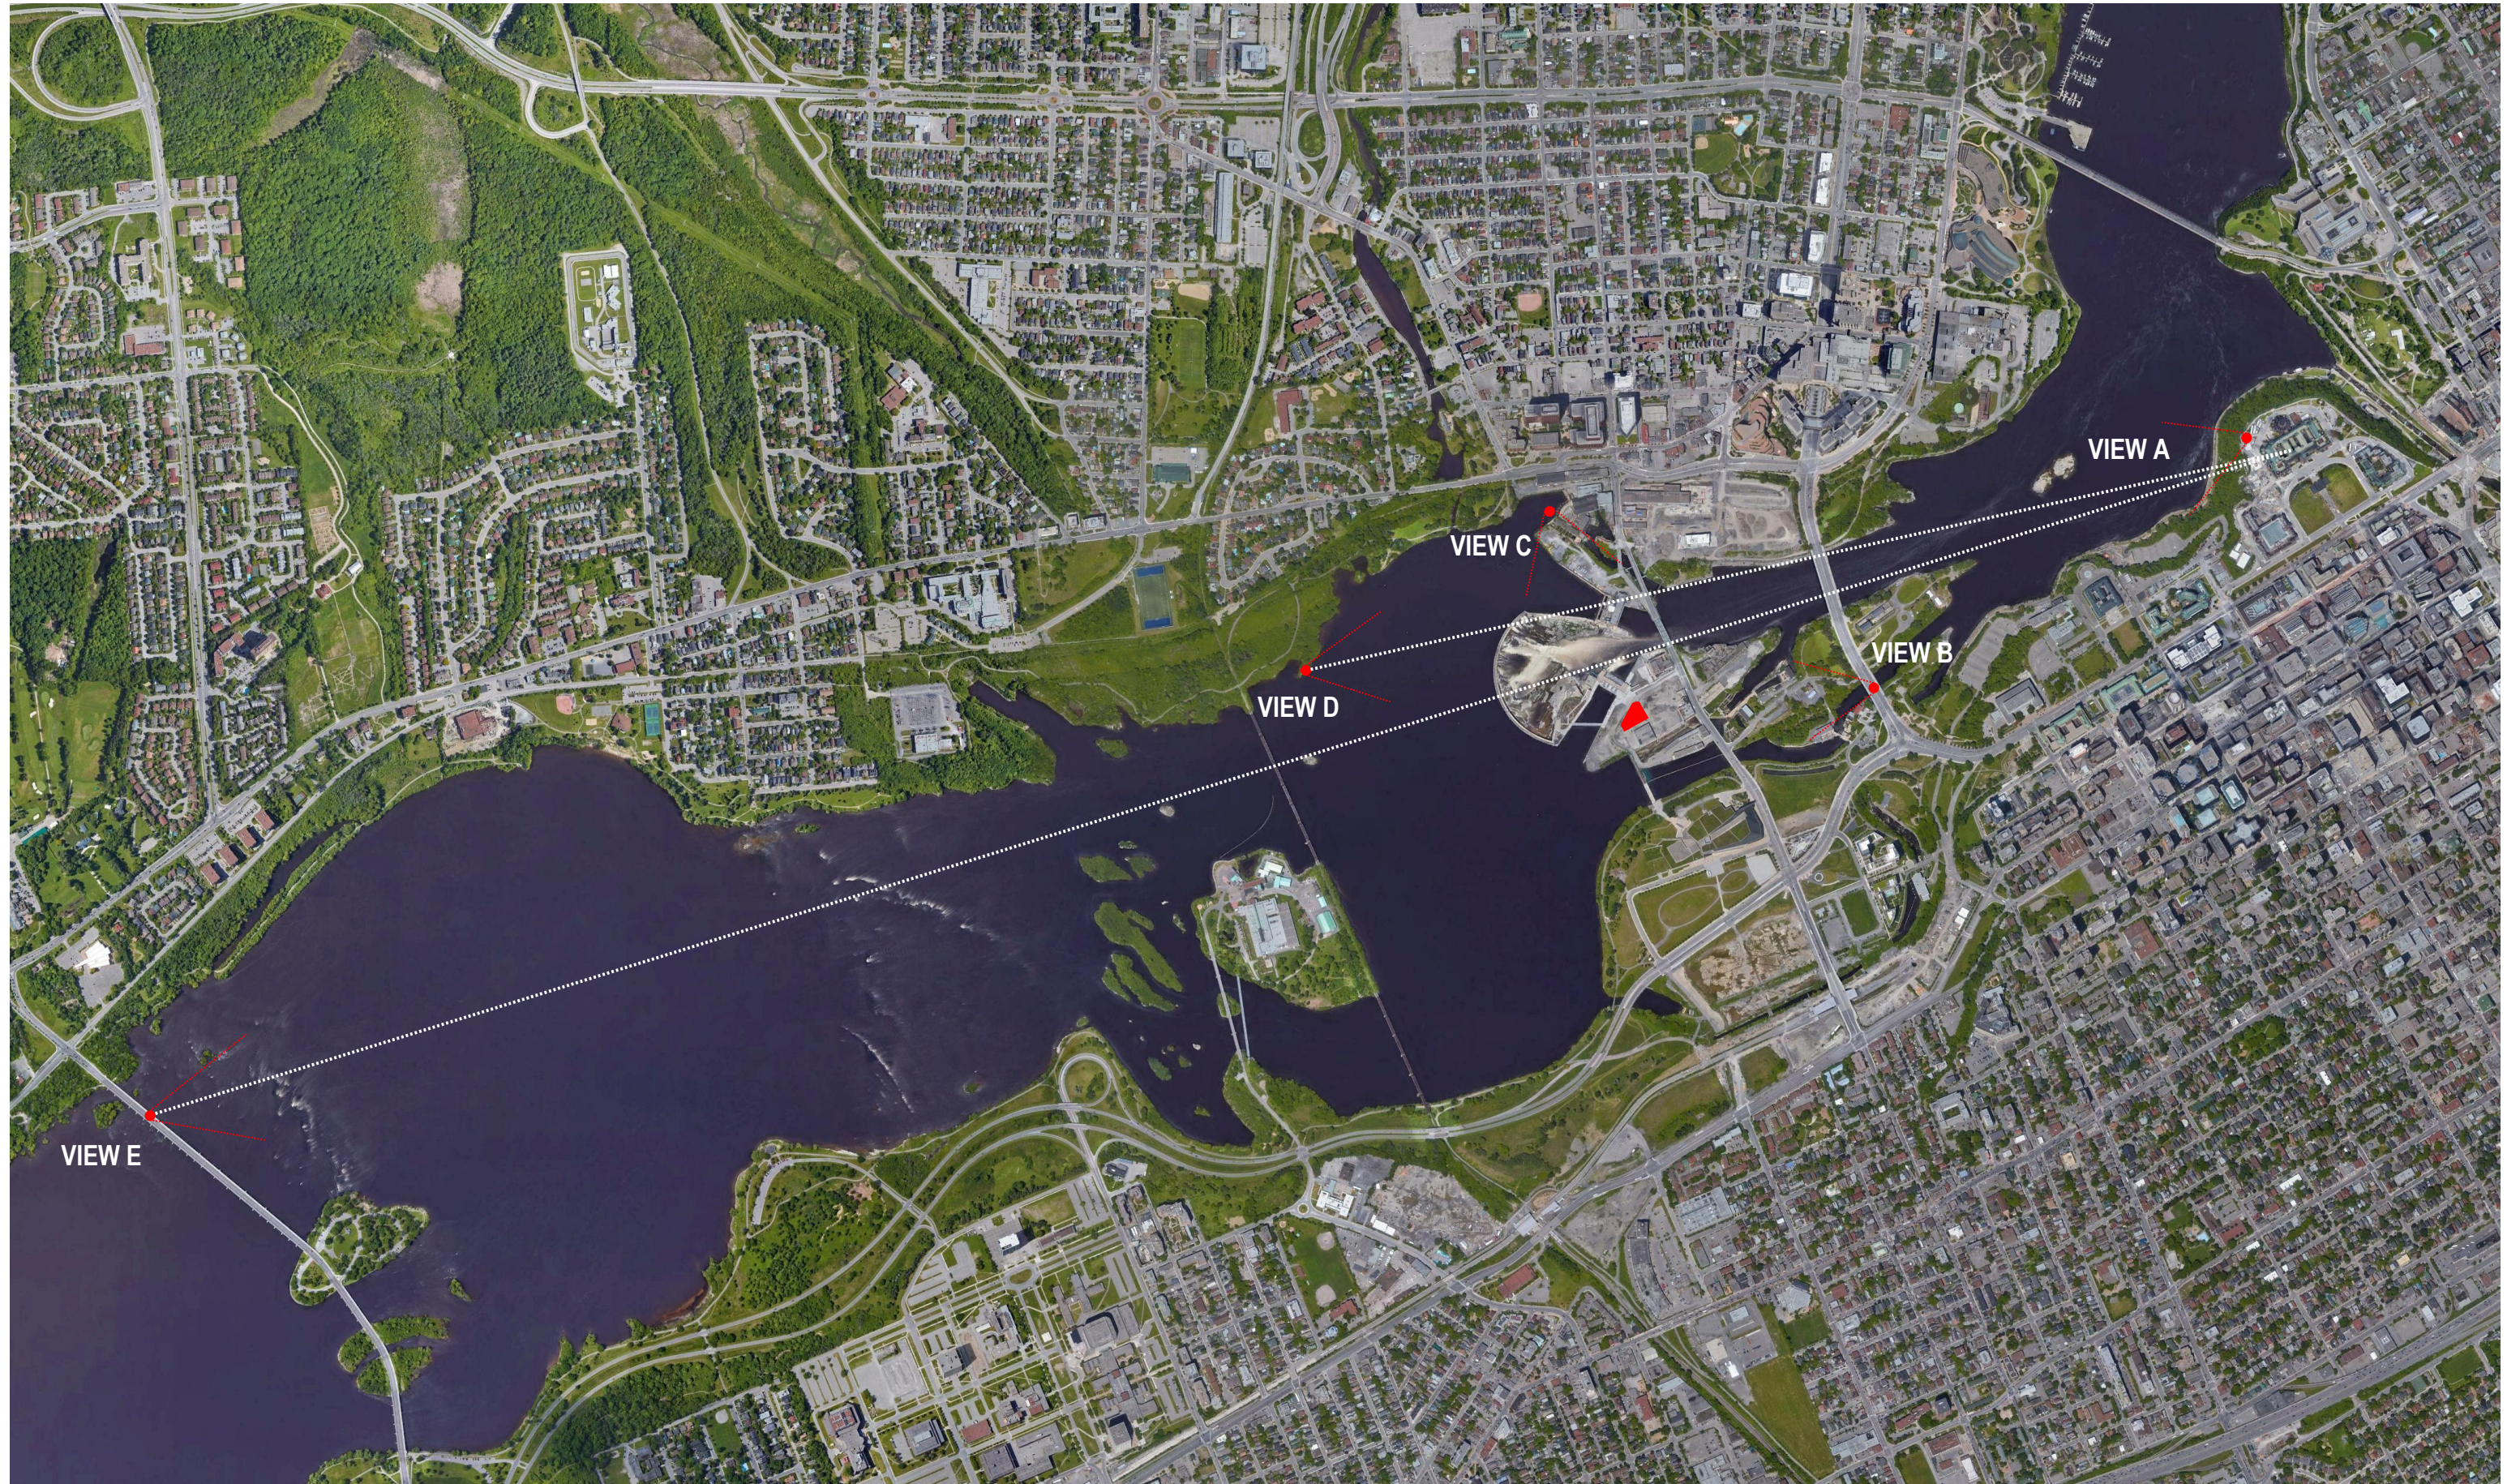

NEUF 
ARCHITECT(E)S

ZIBI BLOCK 204 HIGH-RISE CONDOMINIUM

NCC VIEW STUDY

315 MIWATE PRIVATE
OTTAWA, ON
PROJECT 12791
APRIL 21ST, 2022

NCC VIEWS | AERIAL PLAN

VIEW A - VIEW FROM SUMMER PAVILLION

VIEW A - VIEW FROM SUMMER PAVILLION (ZOOM)

VIEW B - VIEW FROM PORTAGE BRIDGE

VIEW C - AERIAL VIEW FROM NORTH

VIEW D - VIEW FROM PARC DES PORTAGEURS

VIEW D - VIEW FROM PARC DES PORTAGEURS (ZOOM)

VIEW E - VIEW FROM CHAMPLAIN BRIDGE

VIEW E - VIEW FROM CHAMPLAIN BRIDGE (ZOOM)