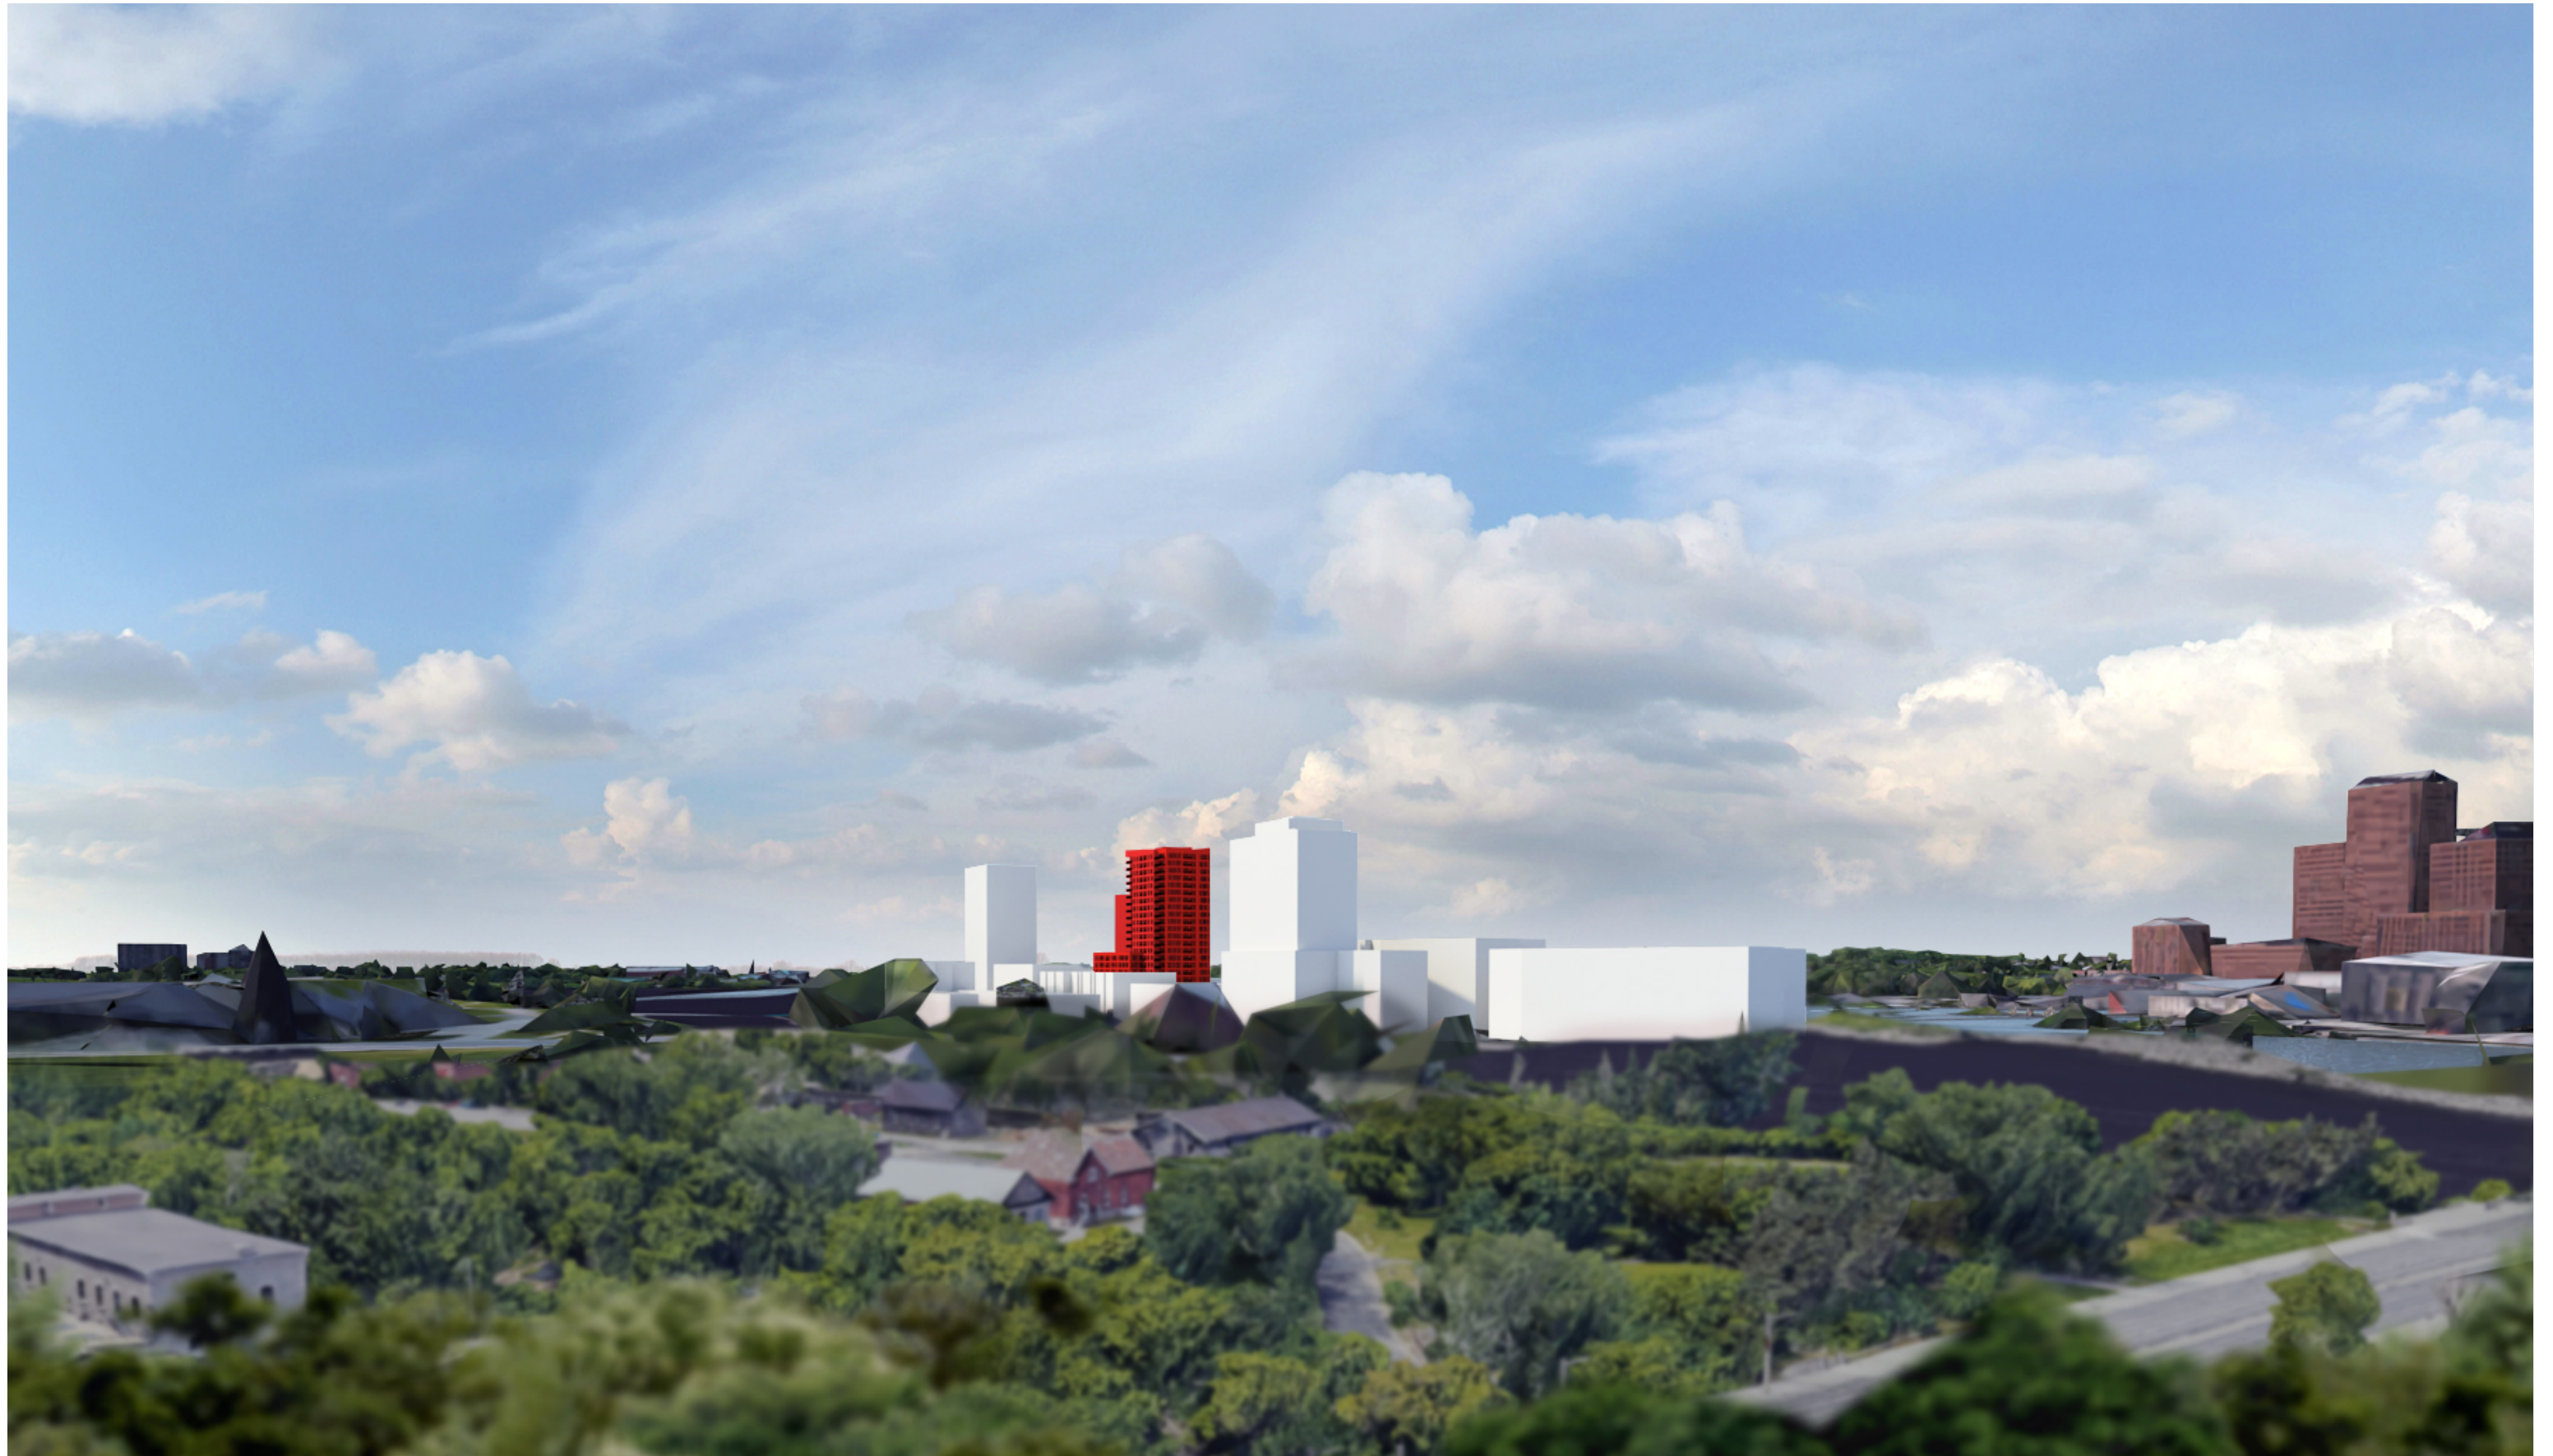

NEUF 
ARCHITECT(E)S

ZIBI BLOCK 204 HIGH-RISE CONDOMINIUM

NCC VIEW STUDY

315 MIWATE PRIVATE
OTTAWA, ON
PROJECT 12791
APRIL 21ST, 2022

NCC VIEWS | AERIAL PLAN

VIEW A - VIEW FROM SUMMER PAVILLION

VIEW A - VIEW FROM SUMMER PAVILLION (ZOOM)

VIEW B - VIEW FROM PORTAGE BRIDGE

VIEW C - AERIAL VIEW FROM NORTH

VIEW D - VIEW FROM PARC DES PORTAGEURS

VIEW D - VIEW FROM PARC DES PORTAGEURS (ZOOM)

VIEW E - VIEW FROM CHAMPLAIN BRIDGE

VIEW E - VIEW FROM CHAMPLAIN BRIDGE (ZOOM)