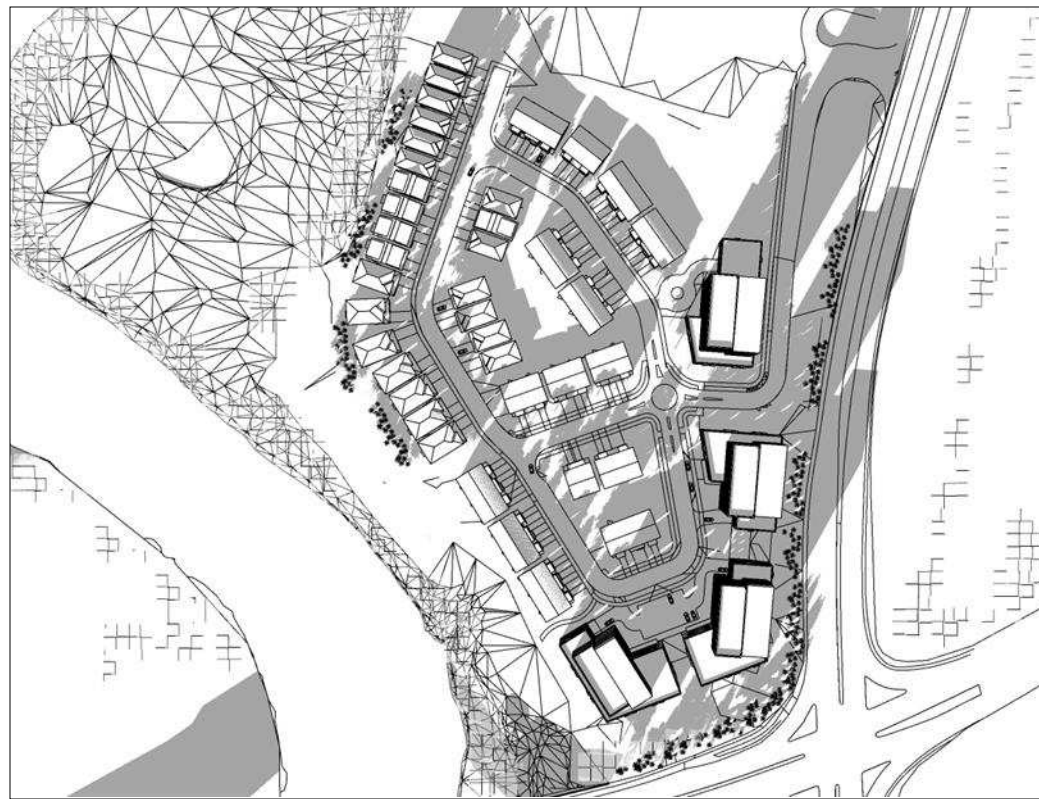

Shadows - Equinox

DECEMBER 2022

9:00 AM

10:00 AM

NOON

2:00 PM

4:00 PM

3930 & 3960 Riverside Drive NEW RESIDENTIAL COMMUNITY

Shadows - Winter Solstice

DECEMBER 2022