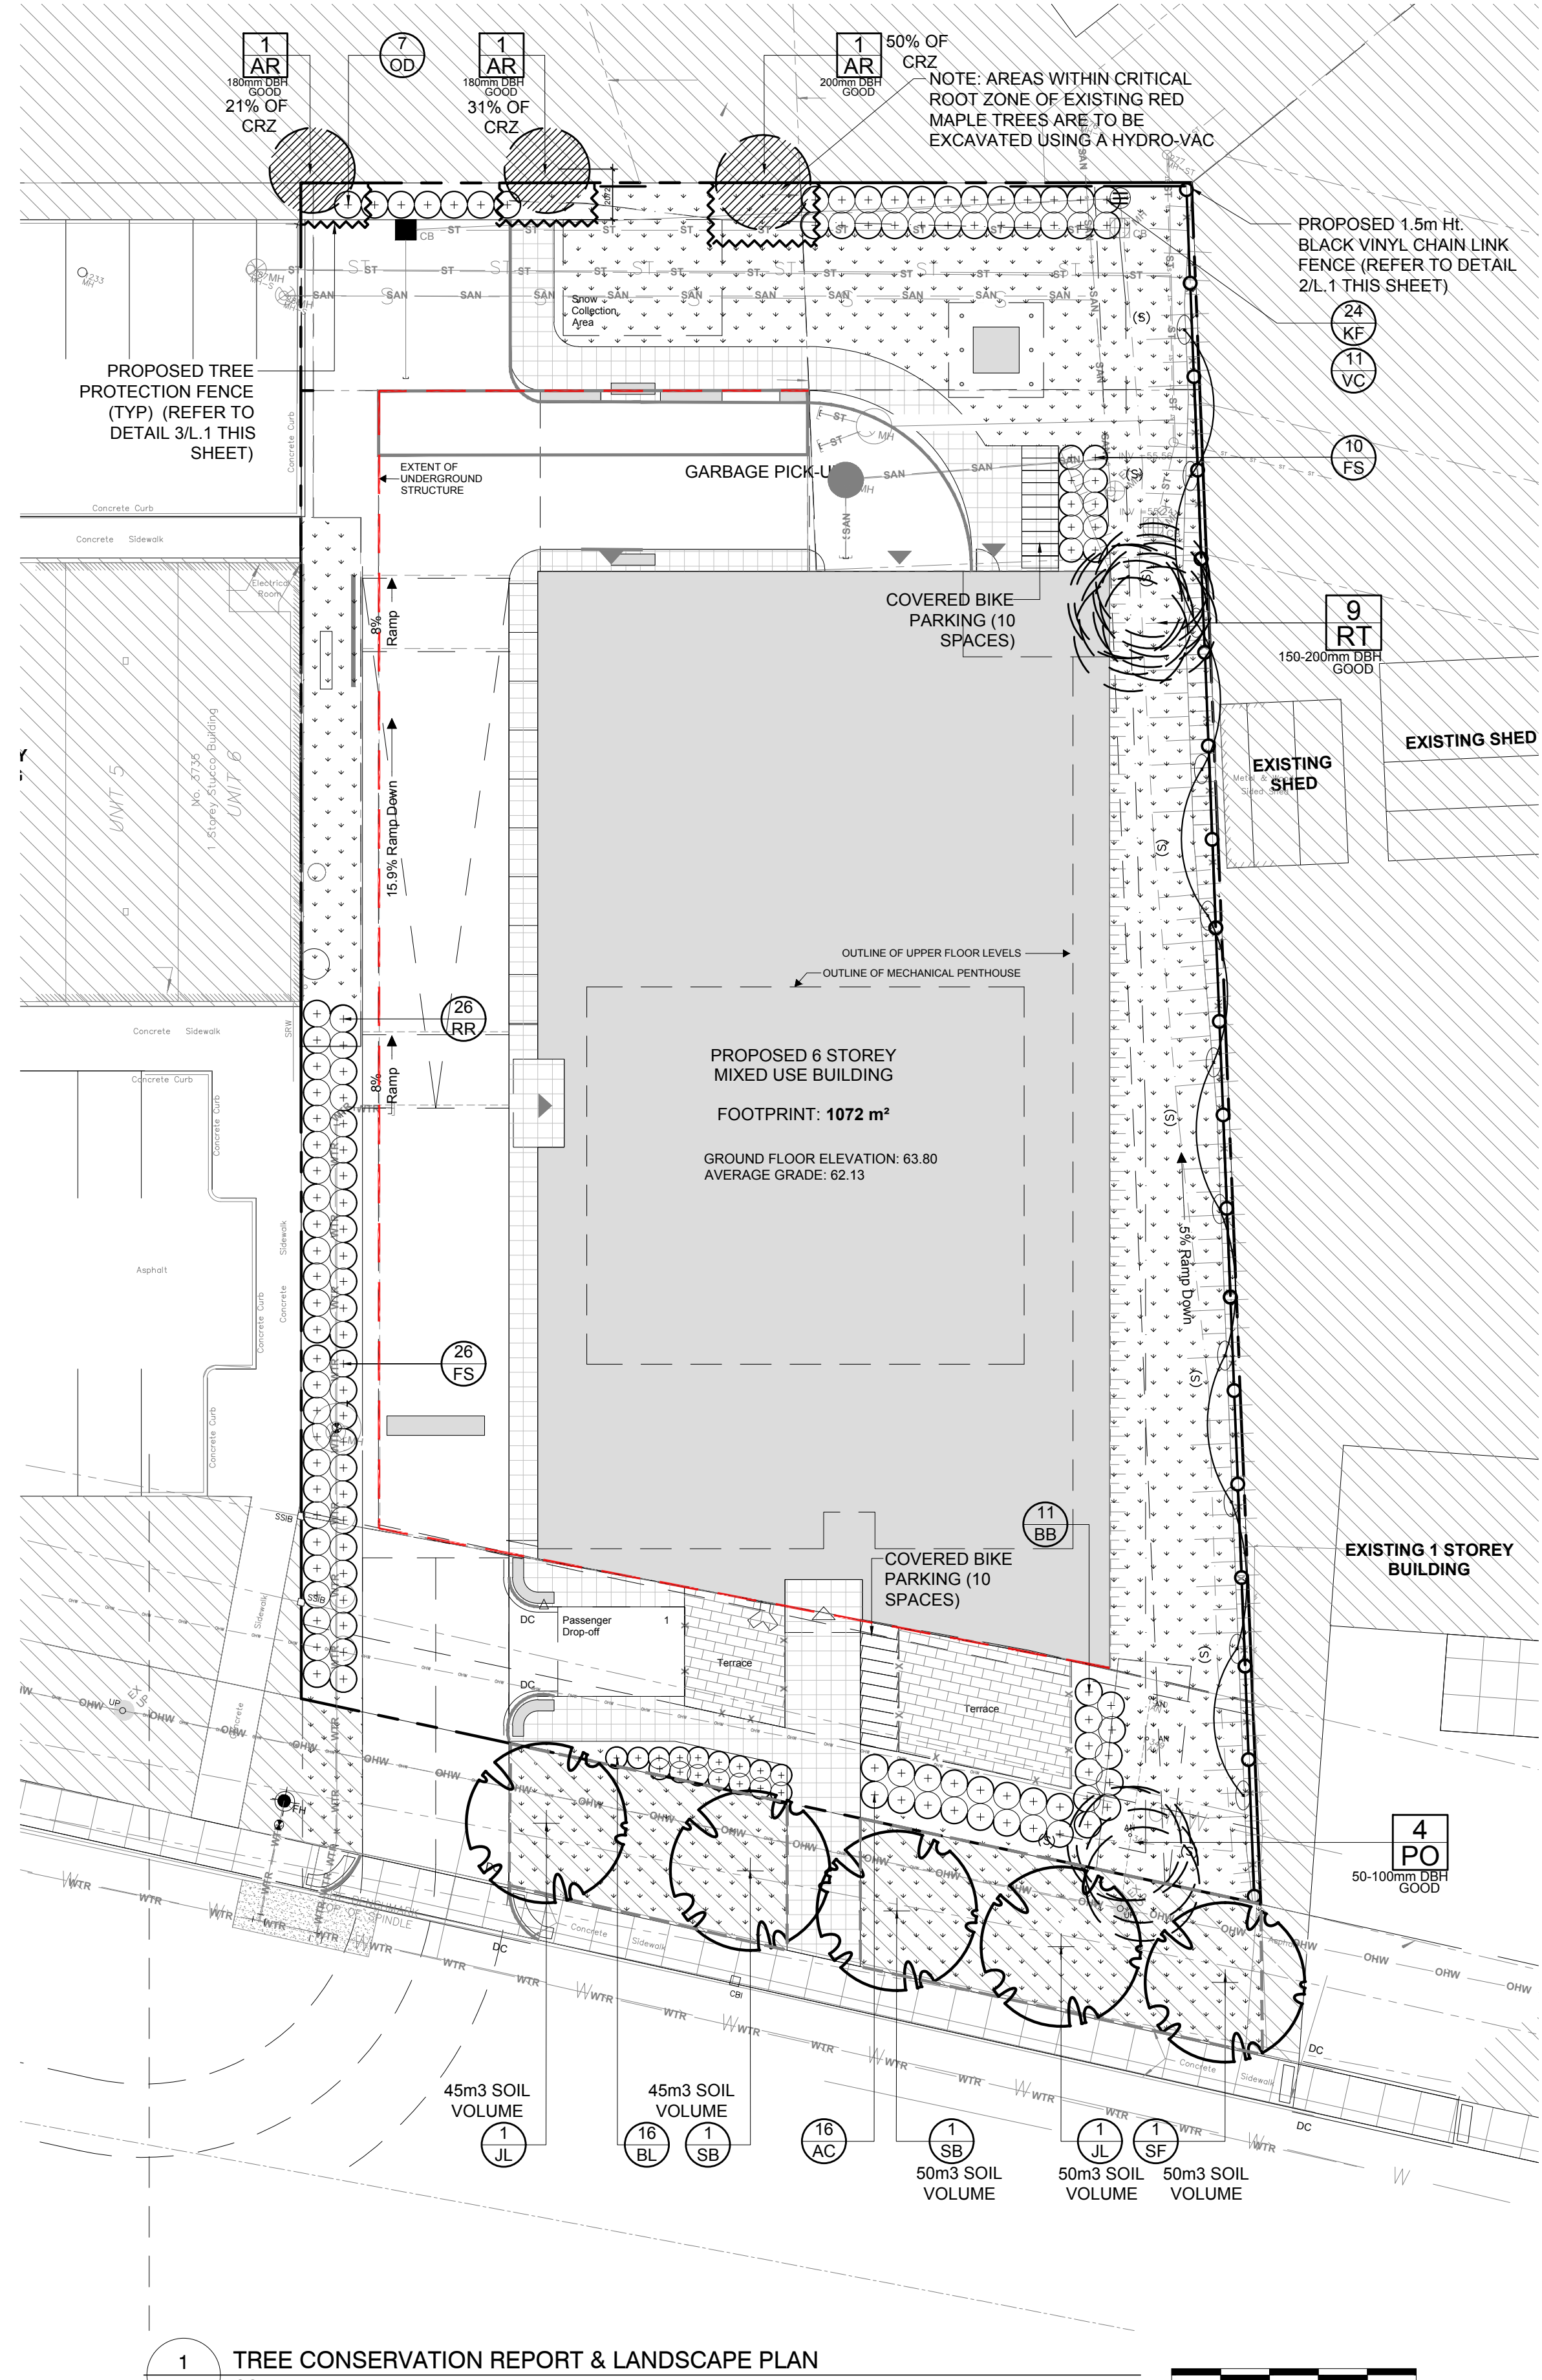

LEGEND

- EXISTING TREE TO REMAIN
- EXISTING TREE TO BE REMOVED
- PROPOSED DECIDUOUS TREE
- PROPOSED SHRUBS / PERENNIALS
- PROPOSED VINE
- PROPOSED SOIL
- PROPOSED PRECAST CONCRETE PAVERS
- PROPOSED CONCRETE SIDEWALK
- PROPOSED TREE PROTECTION FENCE
- PROPOSED 1.5m BLACK VINYL CHAIN LINK FENCE

NO.	REVISION	DATE	BY	CHK
5	REVISED PER NEW SITE PLAN	02/07/2024	ML	JL
4	REVISED PER NEW CIVIL DRAWING	01/31/2024	ML	JL
3	REVISED PER NEW SITE PLAN	01/22/2024	ML	JL
2	REVISED PER CITY COMMENTS	10/06/2023	ML	JL
1	ISSUED FOR SITE PLAN CONTROL	05/12/2023	ML	JL

STAMP	SCALE
	AS SHOWN
	START DATE
	MARCH 2023
	PROJECT NO.
	23MIS2327

PROJECT NORTH	DRAWING NO.
	L.1
	PLOT SIZE ARCH-D

1 TREE CONSERVATION REPORT & LANDSCAPE PLAN
SCALE: 1:200
0 2 4 6 8 10m

2 1.5m Ht. BLACK VINYL CHAIN LINK FENCE
SCALE: NTS

3 TREE PROTECTION FENCING
SCALE: NTS

4 DECIDUOUS TREE PLANTING
SCALE: NTS

5 SHRUB / ORNAMENTAL GRASS / PERENNIAL PLANTING
SCALE: NTS

EXISTING TREE LIST

KEY	BOTANICAL NAME	COMMON NAME	SIZE	OWNERSHIP	CONDITION	ACTION
DECIDUOUS TREES						
3-AR	<i>Acer rubrum</i>	Red Maple	180-200mm DBH	530 Lacombe Way	GOOD	TO REMAIN
4-PO	<i>Populus deltoides</i>	Eastern Cottonwood	50-100mm DBH	3745 St. Joseph Blvd	GOOD	TO BE REMOVED
9-RT	<i>Rhus typhina</i>	Staghorn Sumac	150-200mm DBH	3745 St. Joseph Blvd	GOOD	TO BE REMOVED