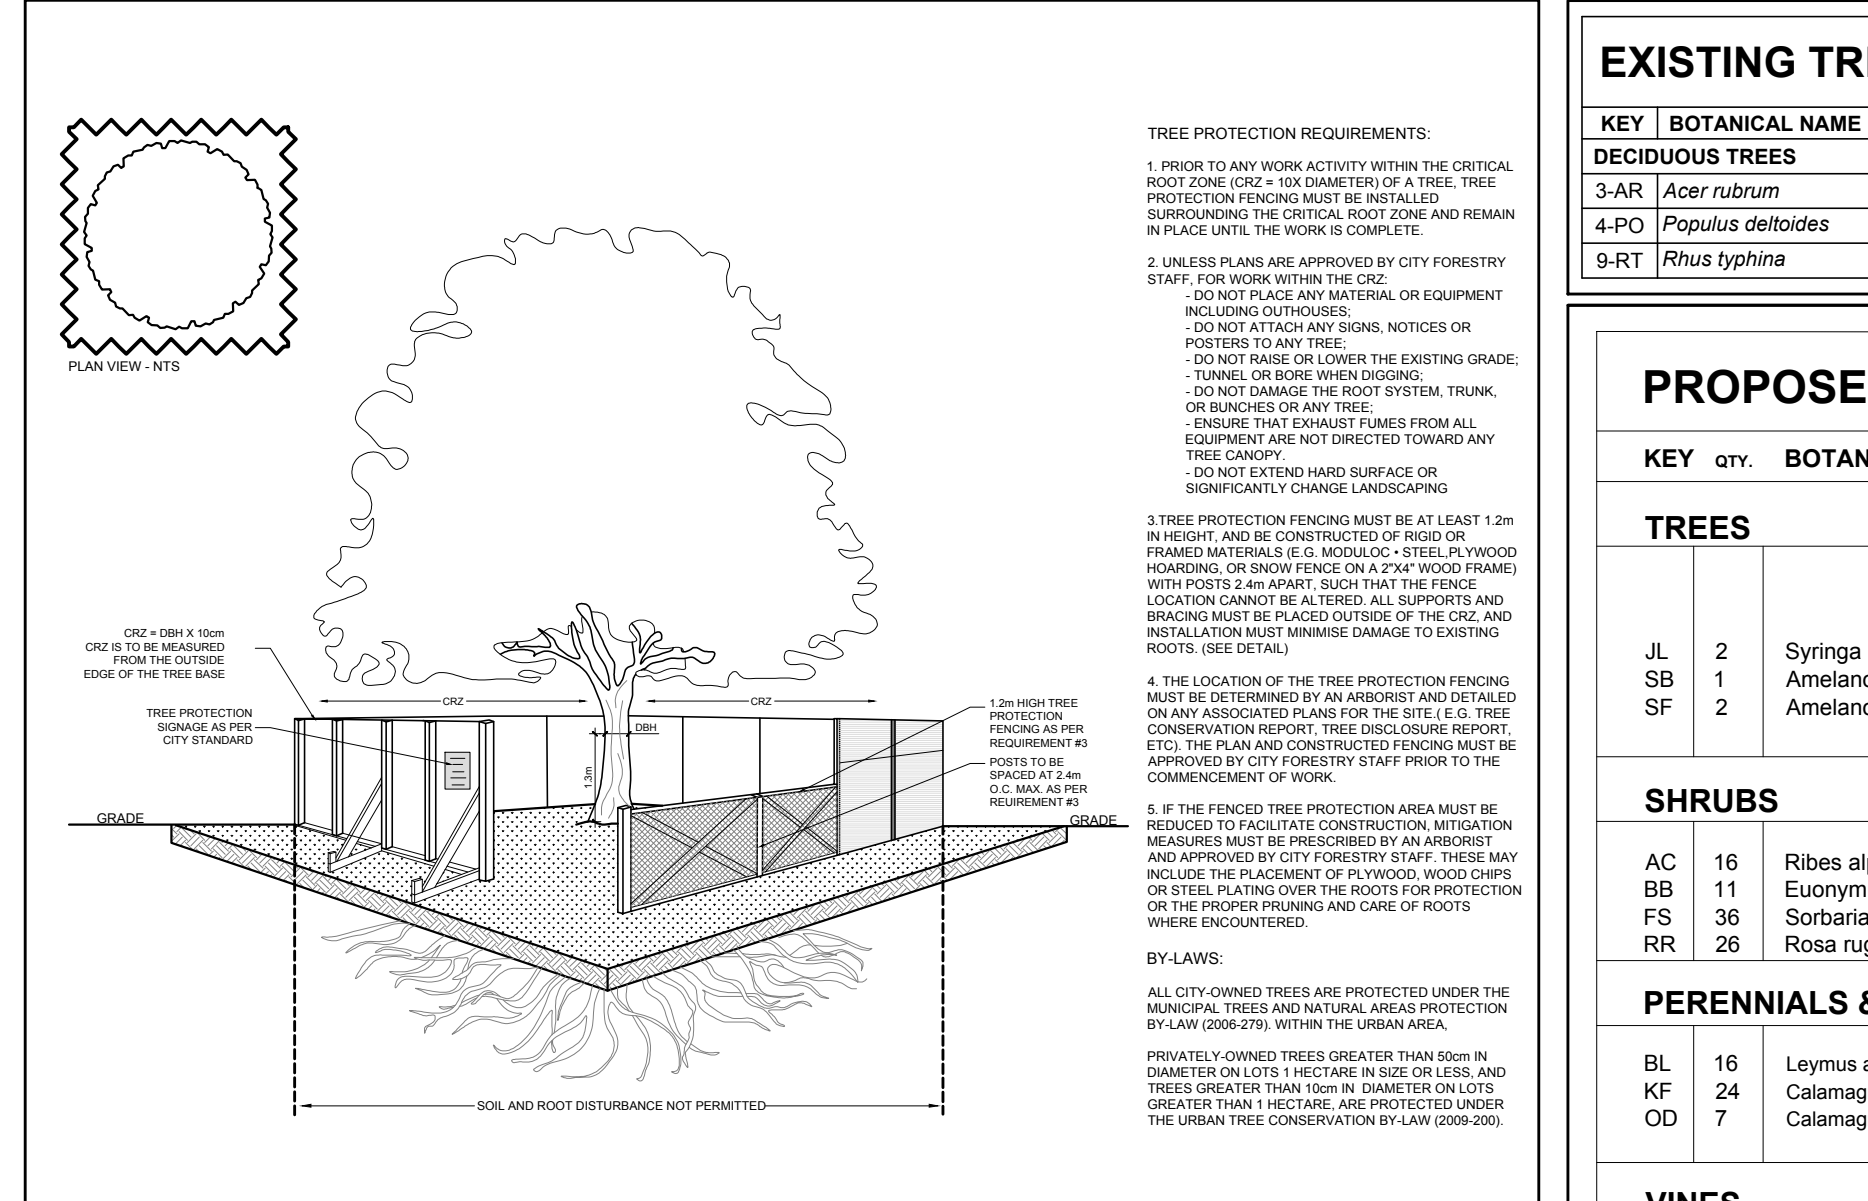

LEGEND

- EXISTING TREE TO REMAIN
- EXISTING TREE TO BE REMOVED
- PROPOSED DECIDUOUS TREE
- PROPOSED SHRUBS / PERENNIALS
- PROPOSED VINE
- PROPOSED SOIL
- PROPOSED PRECAST CONCRETE PAVERS
- PROPOSED CONCRETE SIDEWALK
- PROPOSED TREE PROTECTION FENCE
- PROPOSED 1.5m BLACK VINYL CHAIN LINK FENCE

STAMP	SCALE
	AS SHOWN
	START DATE
	MARCH 2023
	PROJECT NO.
	23MIS2327

PROJECT NORTH	DRAWING NO.
	L.1
	PLOT SIZE ARCH-D

1 TREE CONSERVATION REPORT & LANDSCAPE PLAN
SCALE: 1:200
0 2 4 6 8 10m

2 1.5m Ht. BLACK VINYL CHAIN LINK FENCE
SCALE: NTS

3 TREE PROTECTION FENCING
SCALE: NTS

4 DECIDUOUS TREE PLANTING
SCALE: NTS

5 SHRUB / ORNAMENTAL GRASS / PERENNIAL PLANTING
SCALE: NTS

EXISTING TREE LIST

KEY	BOTANICAL NAME	COMMON NAME	SIZE	OWNERSHIP	CONDITION	ACTION
DECIDUOUS TREES						
3-AR	<i>Acer rubrum</i>	Red Maple	180-200mm DBH	530 Lacombe Way	GOOD	TO REMAIN
4-PO	<i>Populus deltoides</i>	Eastern Cottonwood	50-100mm DBH	3745 St. Joseph Blvd	GOOD	TO BE REMOVED
9-RT	<i>Rhus typhina</i>	Staghorn Sumac	150-200mm DBH	3745 St. Joseph Blvd	GOOD	TO BE REMOVED