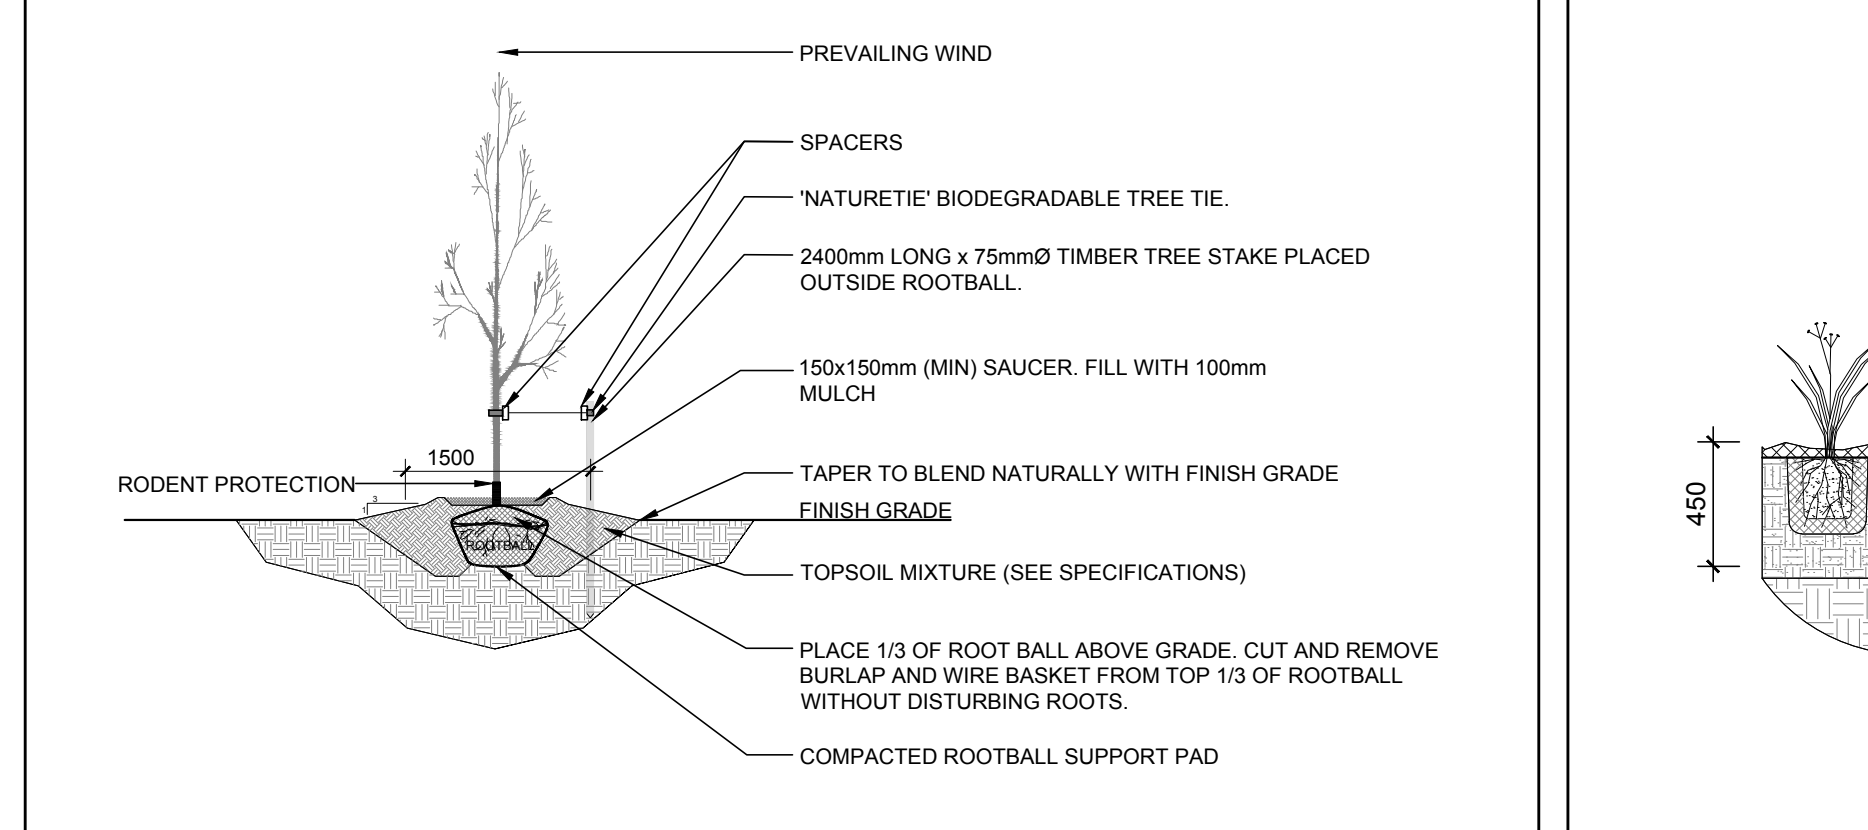

4 DECIDUOUS TREE PLANTING
SCALE: NTS