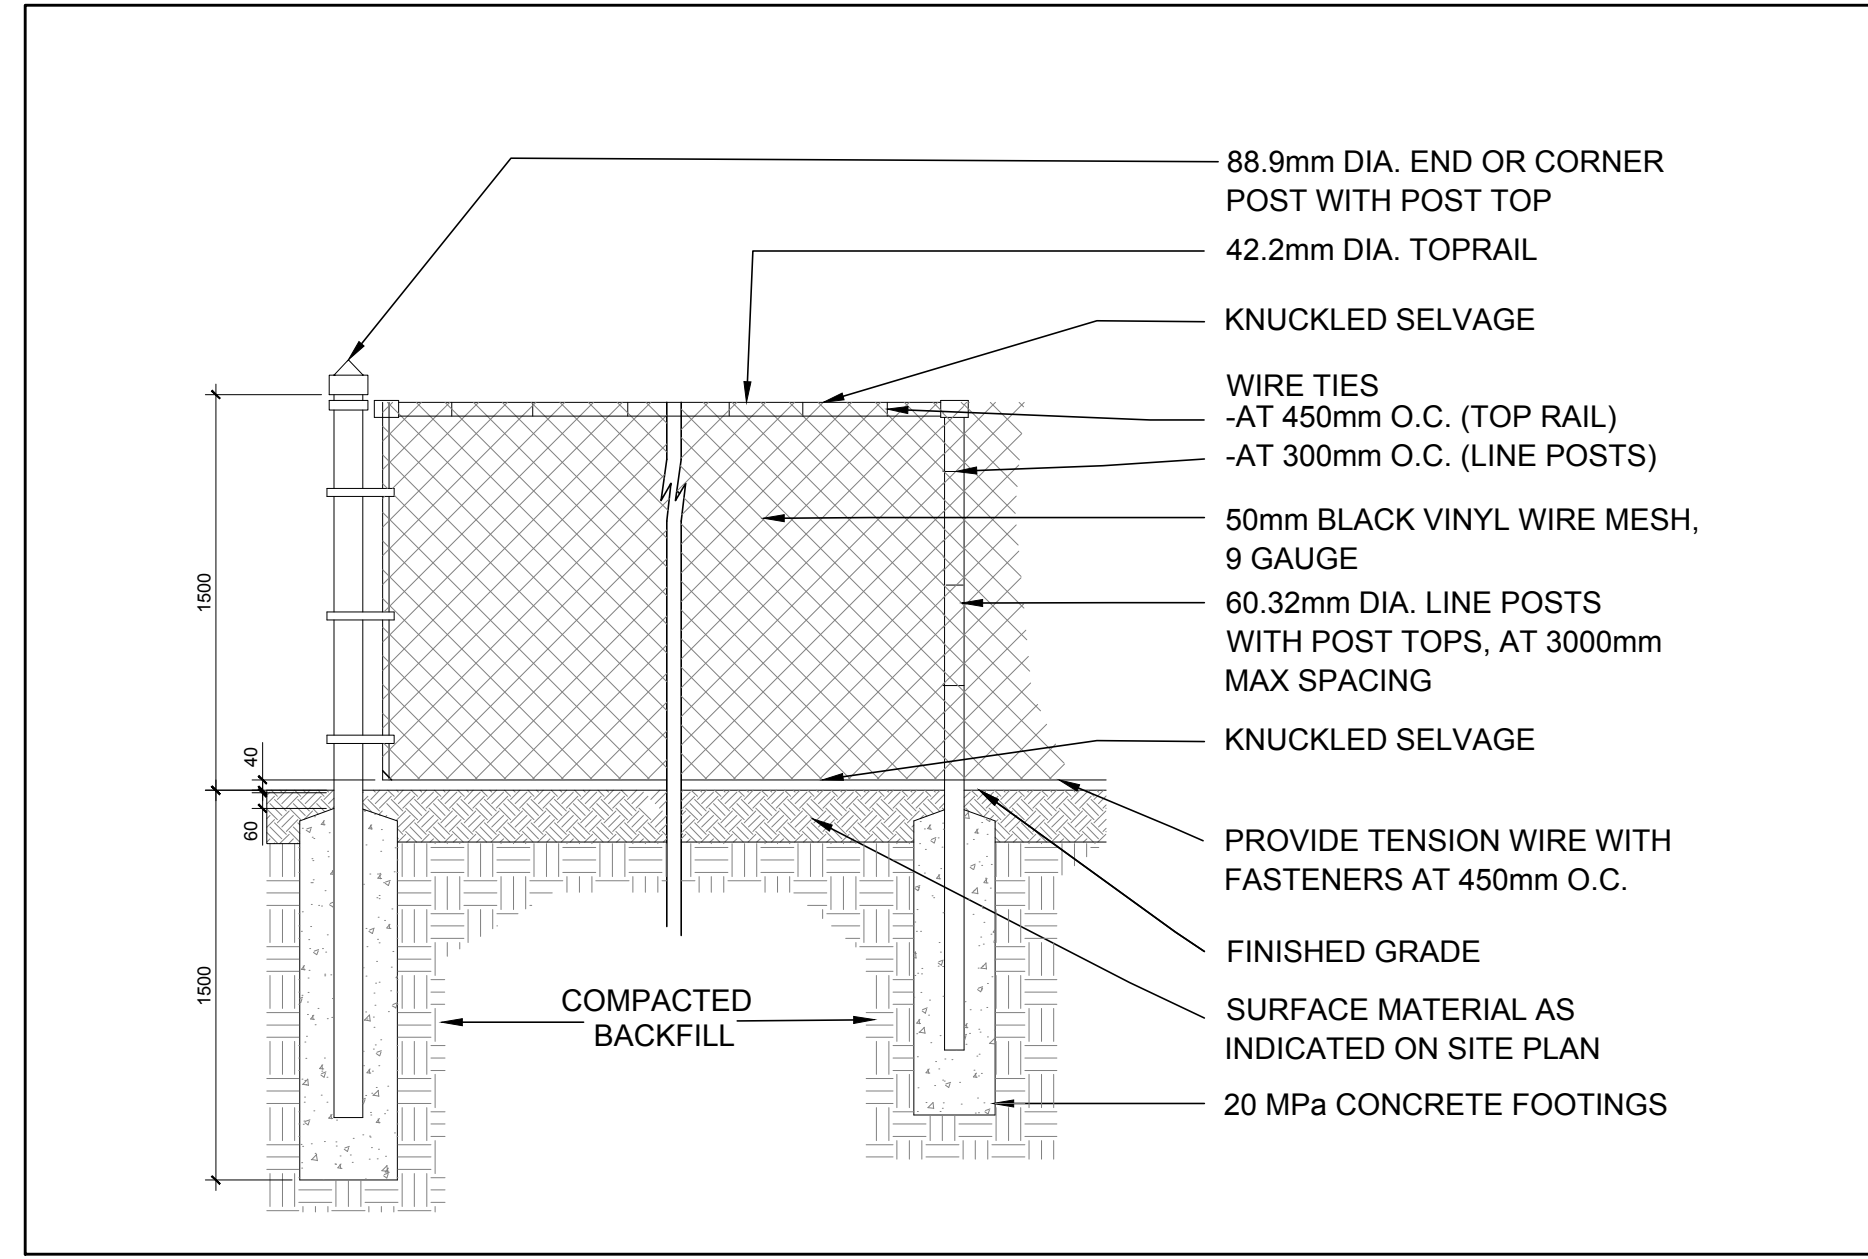

STAMP	SCALE
	AS SHOWN
	START DATE
	MARCH 2023
	PROJECT NO.
	23MIS2327

PROJECT NORTH	DRAWING NO.
	L.1
	PLOT SIZE ARCH-D

1 TREE CONSERVATION REPORT & LANDSCAPE PLAN
SCALE: 1:200
0 2 4 6 8 10m

2 1.5m Ht. BLACK VINYL CHAIN LINK FENCE
SCALE: NTS