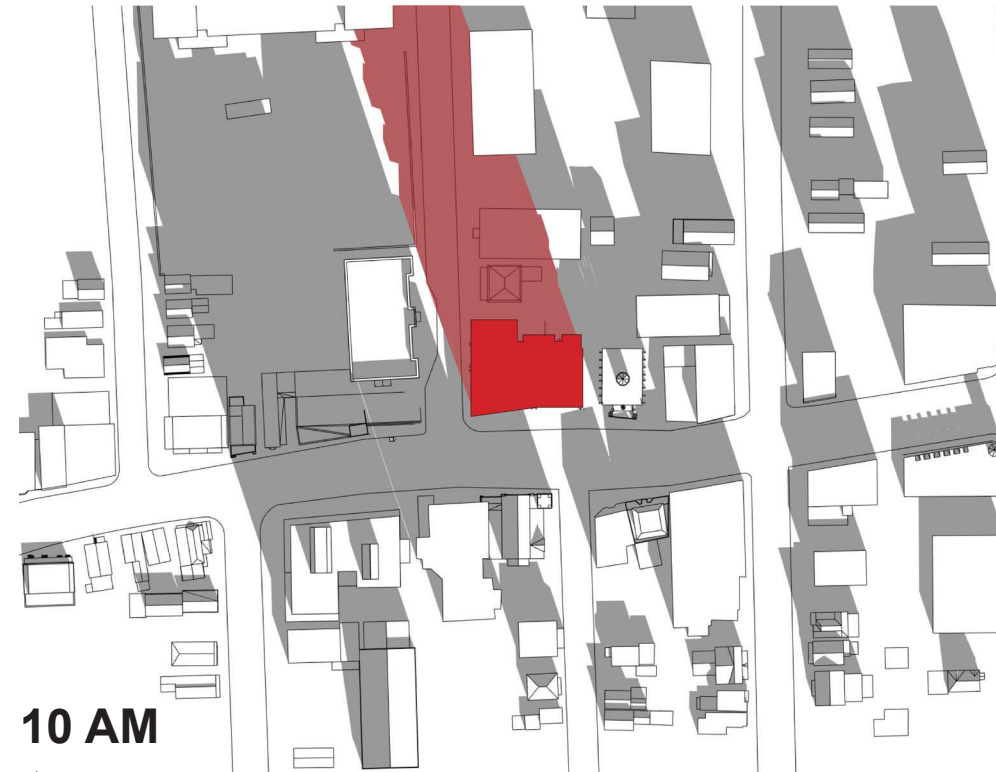

# SHADOW ANALYSIS

Equinoxe - September 21st 8am-6pm

8 AM

9 AM

10 AM

11 AM

12 PM

1 PM

# SHADOW ANALYSIS

Equinoxe - September 21st 8am-6pm

# SHADOW ANALYSIS

Winter Solstice - December 21st 9am-3pm