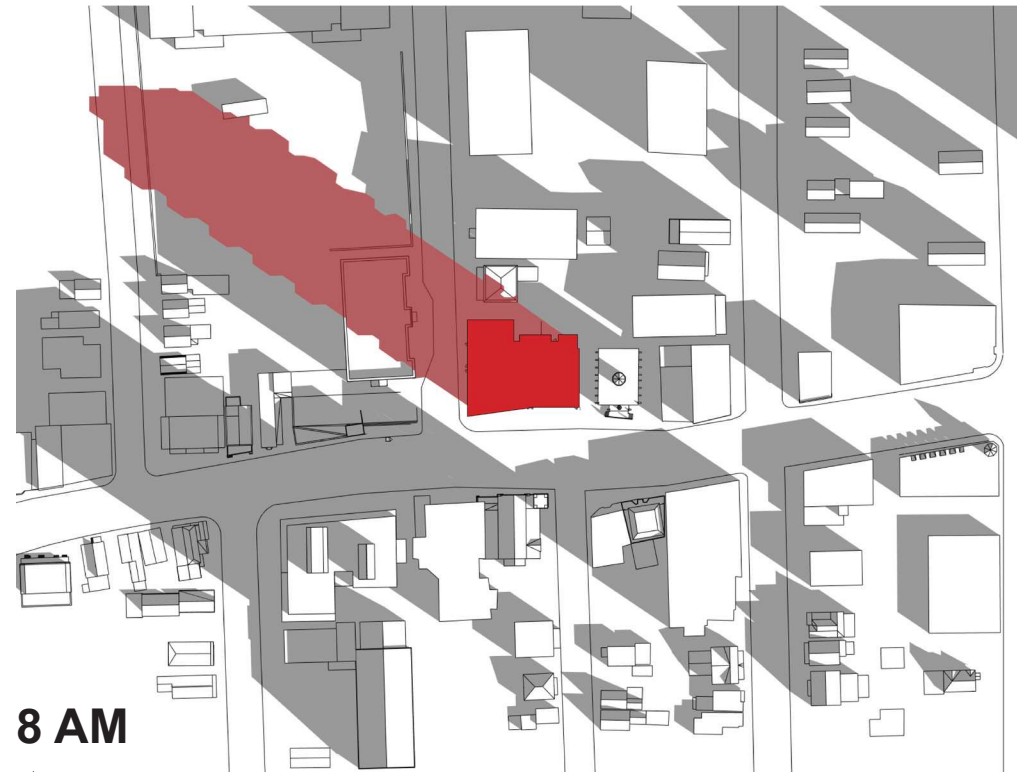

# SHADOW ANALYSIS

Summer Solstice - June 21st 8am-8pm

# SHADOW ANALYSIS

Equinoxe - September 21st 8am-6pm

8 AM

9 AM

10 AM

11 AM

12 PM

1 PM