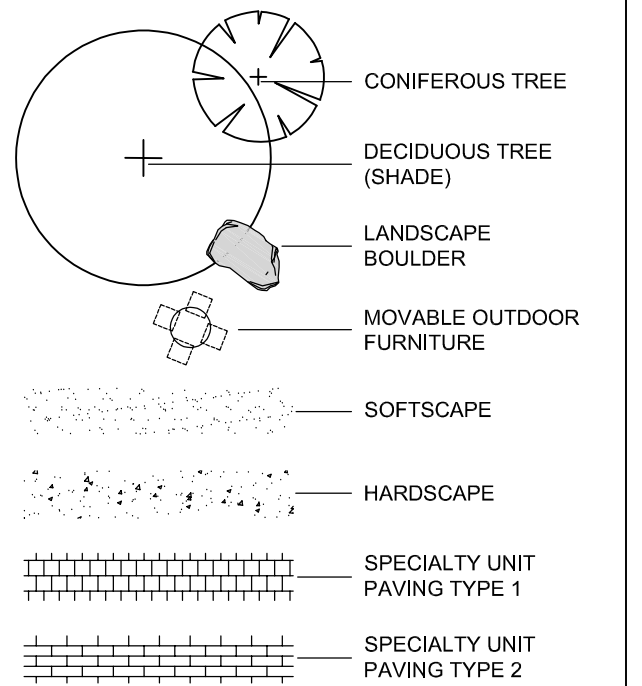

LEGEND

RECORD OF DRAWING

ISSUED FOR SITE PLAN APPLICATION OCTOBER 10, 2024

1299 Richmond Road, Ottawa
for
BRIGIL

23002
PROJECT

EK/JL JL
DRAWN REVIEWED

Landscape Plan

LP1