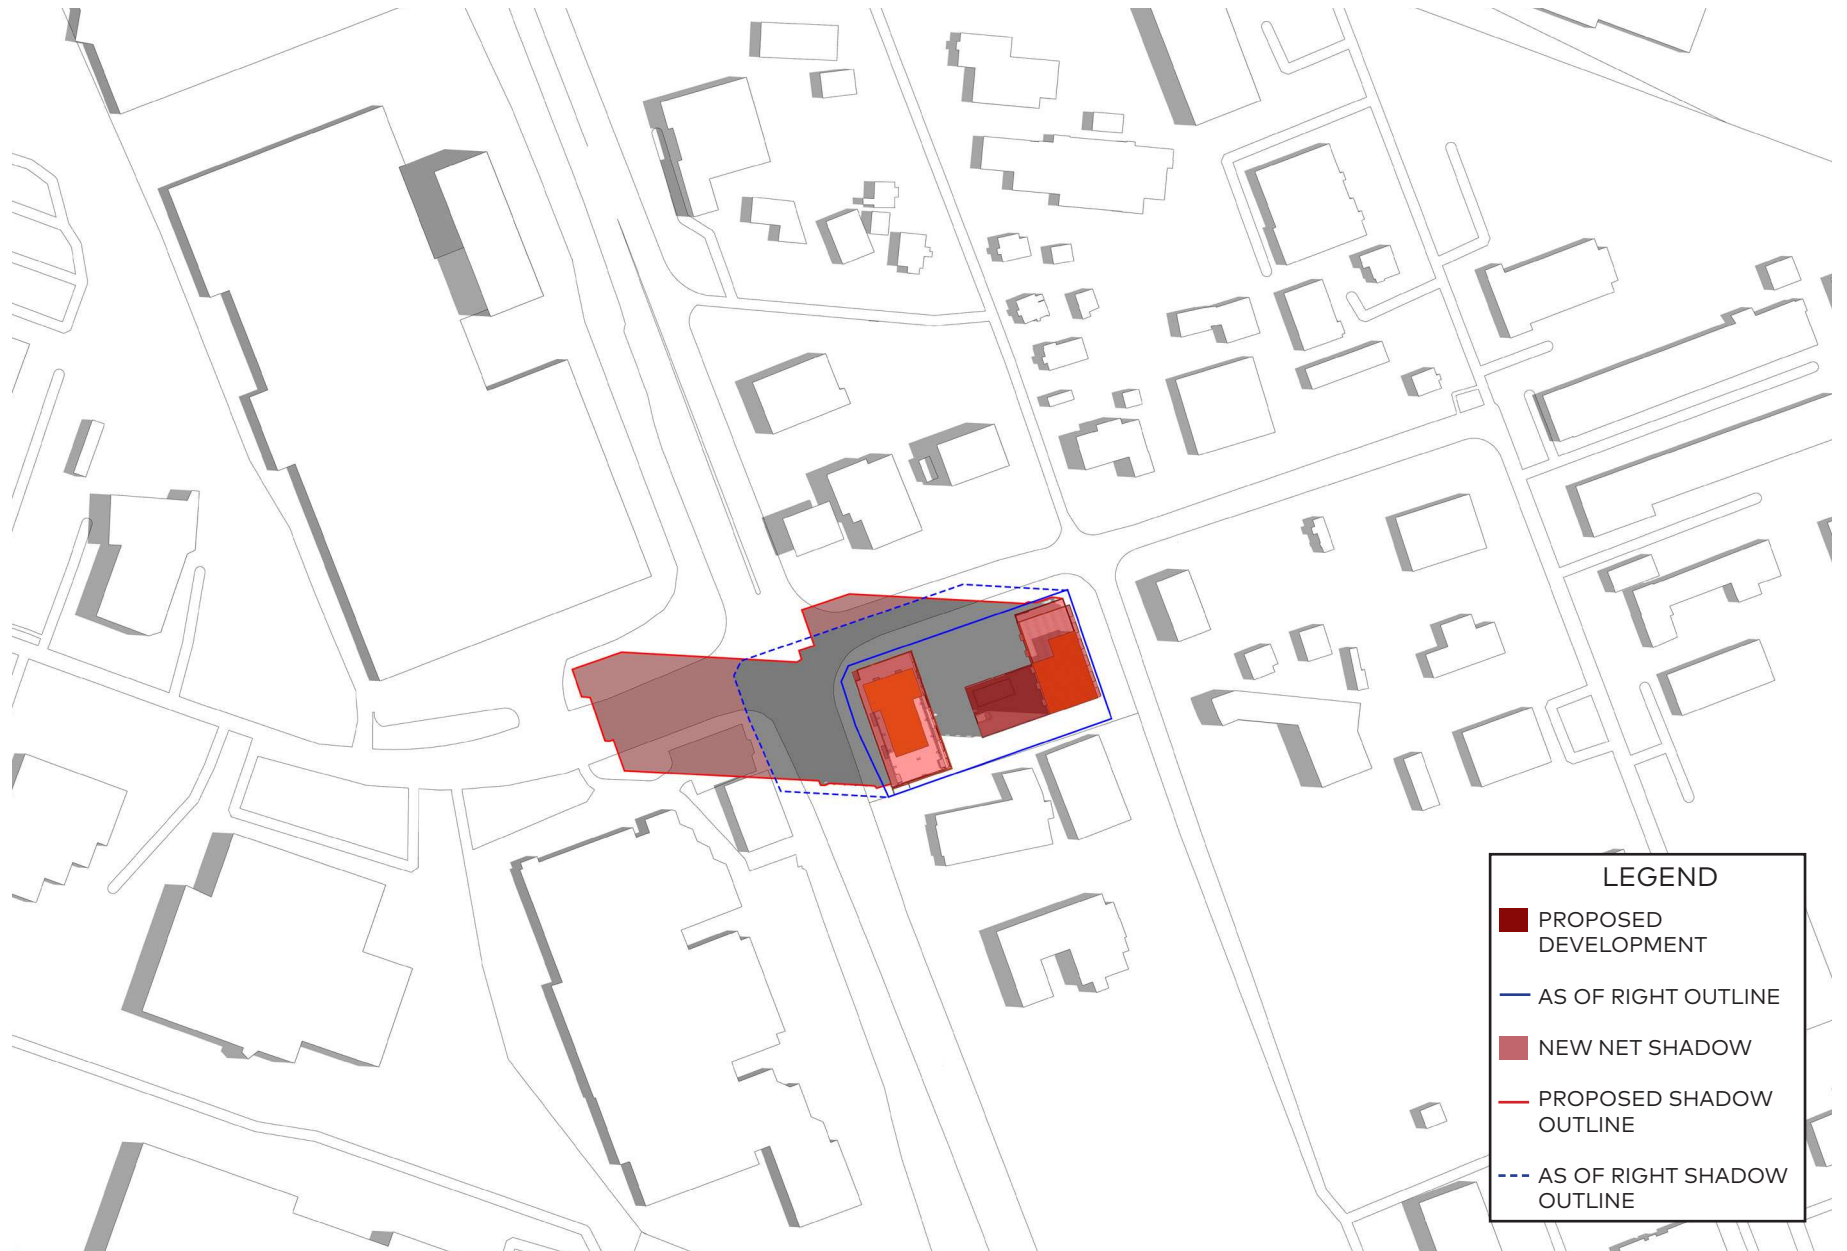

June 21, 5:15am

June 21, 6am

June 21, 7am

June 21, 8am

June 21, 9am

LEGEND

- PROPOSED DEVELOPMENT
- AS OF RIGHT OUTLINE
- NEW NET SHADOW
- PROPOSED SHADOW OUTLINE
- AS OF RIGHT SHADOW OUTLINE

June 21, 10am

LEGEND

- PROPOSED DEVELOPMENT
- AS OF RIGHT OUTLINE
- NEW NET SHADOW
- PROPOSED SHADOW OUTLINE
- - - AS OF RIGHT SHADOW OUTLINE

June 21, 11am

June 21, 12pm

LEGEND

- PROPOSED DEVELOPMENT
- AS OF RIGHT OUTLINE
- NEW NET SHADOW
- PROPOSED SHADOW OUTLINE
- - - AS OF RIGHT SHADOW OUTLINE

June 21, 1pm

LEGEND

- PROPOSED DEVELOPMENT
- AS OF RIGHT OUTLINE
- NEW NET SHADOW
- PROPOSED SHADOW OUTLINE
- - - AS OF RIGHT SHADOW OUTLINE

June 21, 2pm

LEGEND

- PROPOSED DEVELOPMENT
- AS OF RIGHT OUTLINE
- NEW NET SHADOW
- PROPOSED SHADOW OUTLINE
- - - AS OF RIGHT SHADOW OUTLINE

June 21, 3pm

LEGEND

- PROPOSED DEVELOPMENT
- AS OF RIGHT OUTLINE
- NEW NET SHADOW
- PROPOSED SHADOW OUTLINE
- AS OF RIGHT SHADOW OUTLINE

June 21, 4pm

LEGEND

- PROPOSED DEVELOPMENT
- AS OF RIGHT OUTLINE
- NEW NET SHADOW
- - - PROPOSED SHADOW OUTLINE
- - - AS OF RIGHT SHADOW OUTLINE