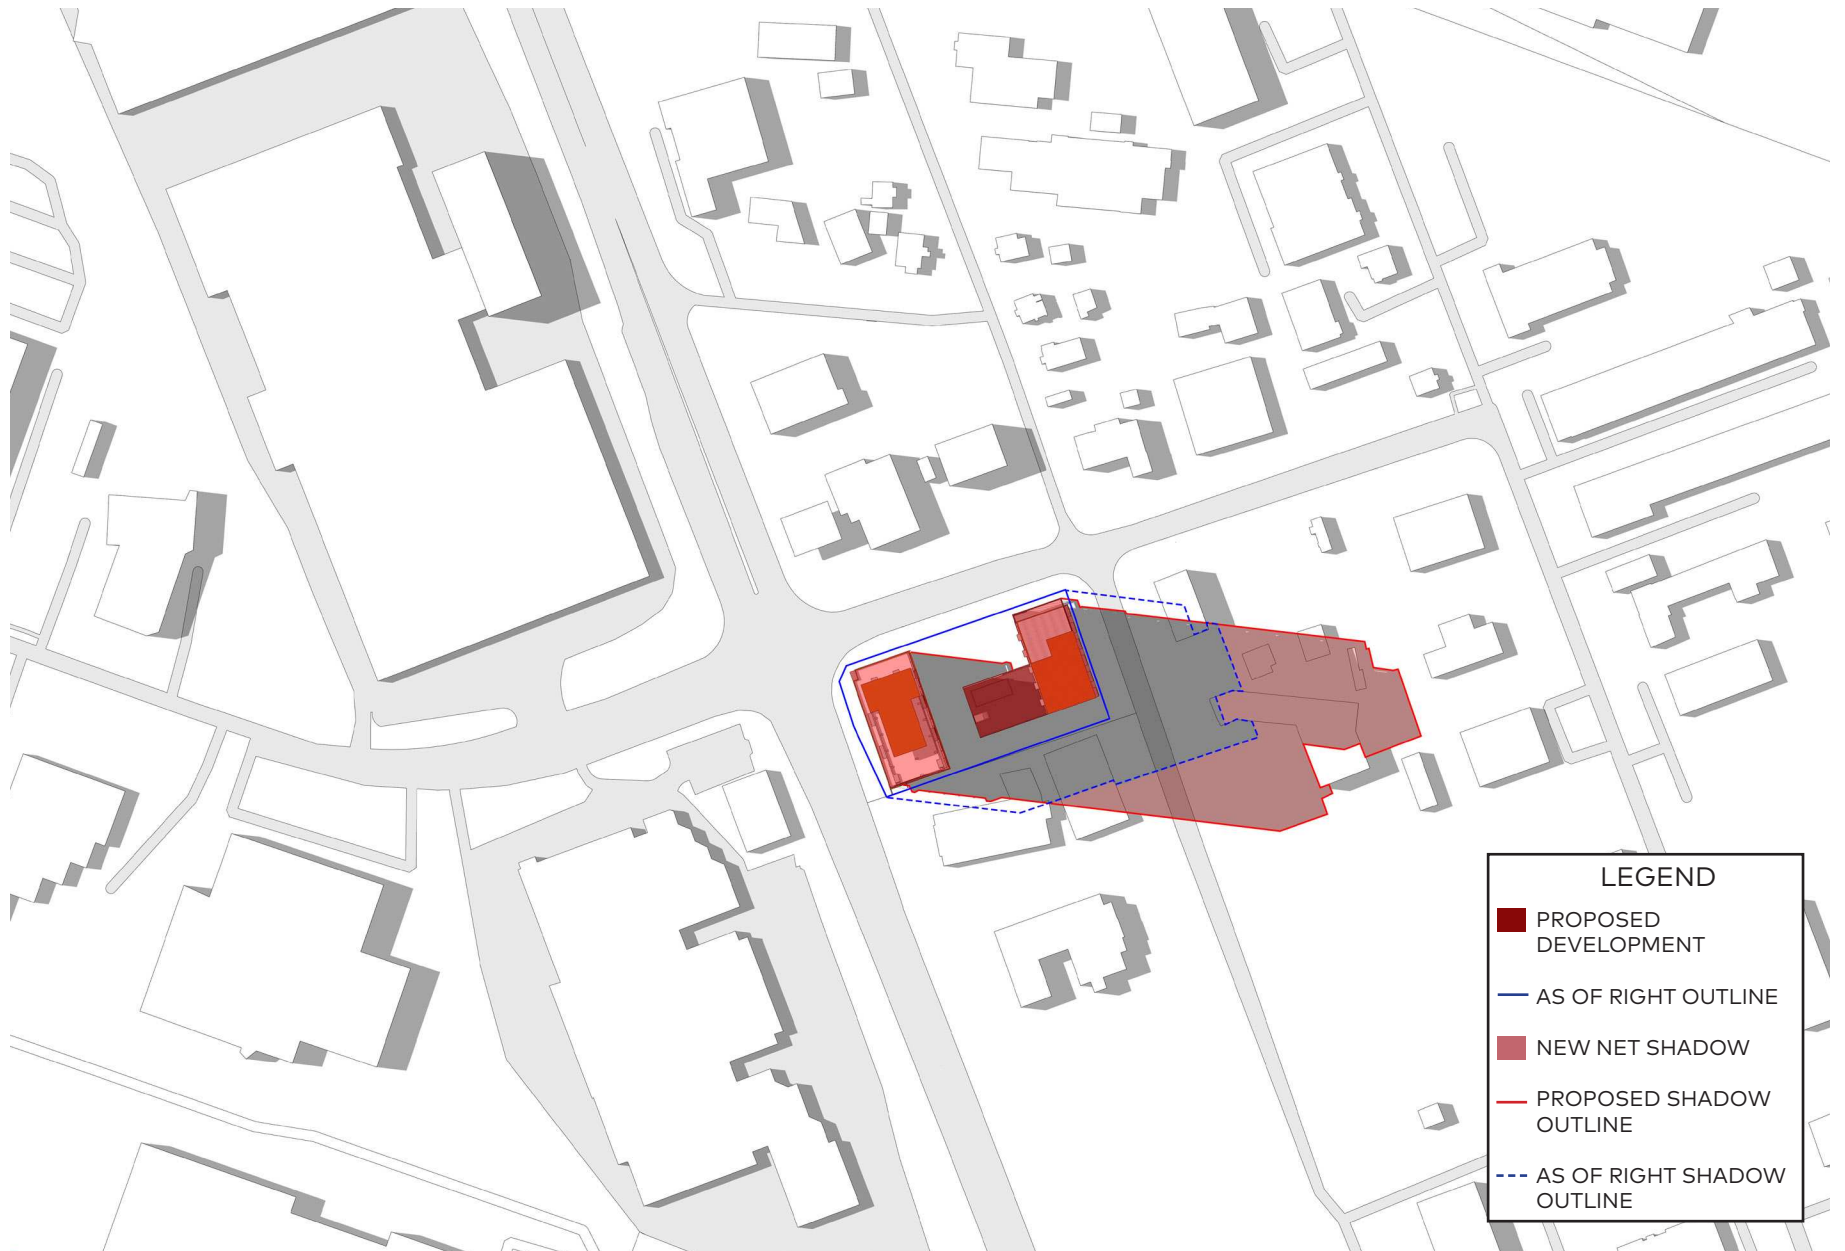

June 21, 5pm

LEGEND

- PROPOSED DEVELOPMENT
- AS OF RIGHT OUTLINE
- NEW NET SHADOW
- PROPOSED SHADOW OUTLINE
- - - AS OF RIGHT SHADOW OUTLINE

June 21, 6pm

June 21, 7pm

June 21, 8pm

June 21, 8:55pm

LEGEND

- PROPOSED DEVELOPMENT
- AS OF RIGHT OUTLINE
- NEW NET SHADOW
- - - PROPOSED SHADOW OUTLINE
- - - AS OF RIGHT SHADOW OUTLINE

September 21, 6:49am

September 21, 8am

LEGEND

- PROPOSED DEVELOPMENT
- AS OF RIGHT OUTLINE
- NEW NET SHADOW
- PROPOSED SHADOW OUTLINE
- AS OF RIGHT SHADOW OUTLINE

September 21, 10am

LEGEND

- PROPOSED DEVELOPMENT
- AS OF RIGHT OUTLINE
- NEW NET SHADOW
- PROPOSED SHADOW OUTLINE
- AS OF RIGHT SHADOW OUTLINE

September 21, 11am

LEGEND

- PROPOSED DEVELOPMENT
- AS OF RIGHT OUTLINE
- NEW NET SHADOW
- PROPOSED SHADOW OUTLINE
- - - AS OF RIGHT SHADOW OUTLINE

September 21, 12pm

LEGEND

- PROPOSED DEVELOPMENT
- AS OF RIGHT OUTLINE
- NEW NET SHADOW
- PROPOSED SHADOW OUTLINE
- - - AS OF RIGHT SHADOW OUTLINE

September 21, 1pm

LEGEND

- PROPOSED DEVELOPMENT
- AS OF RIGHT OUTLINE
- NEW NET SHADOW
- PROPOSED SHADOW OUTLINE
- - - AS OF RIGHT SHADOW OUTLINE