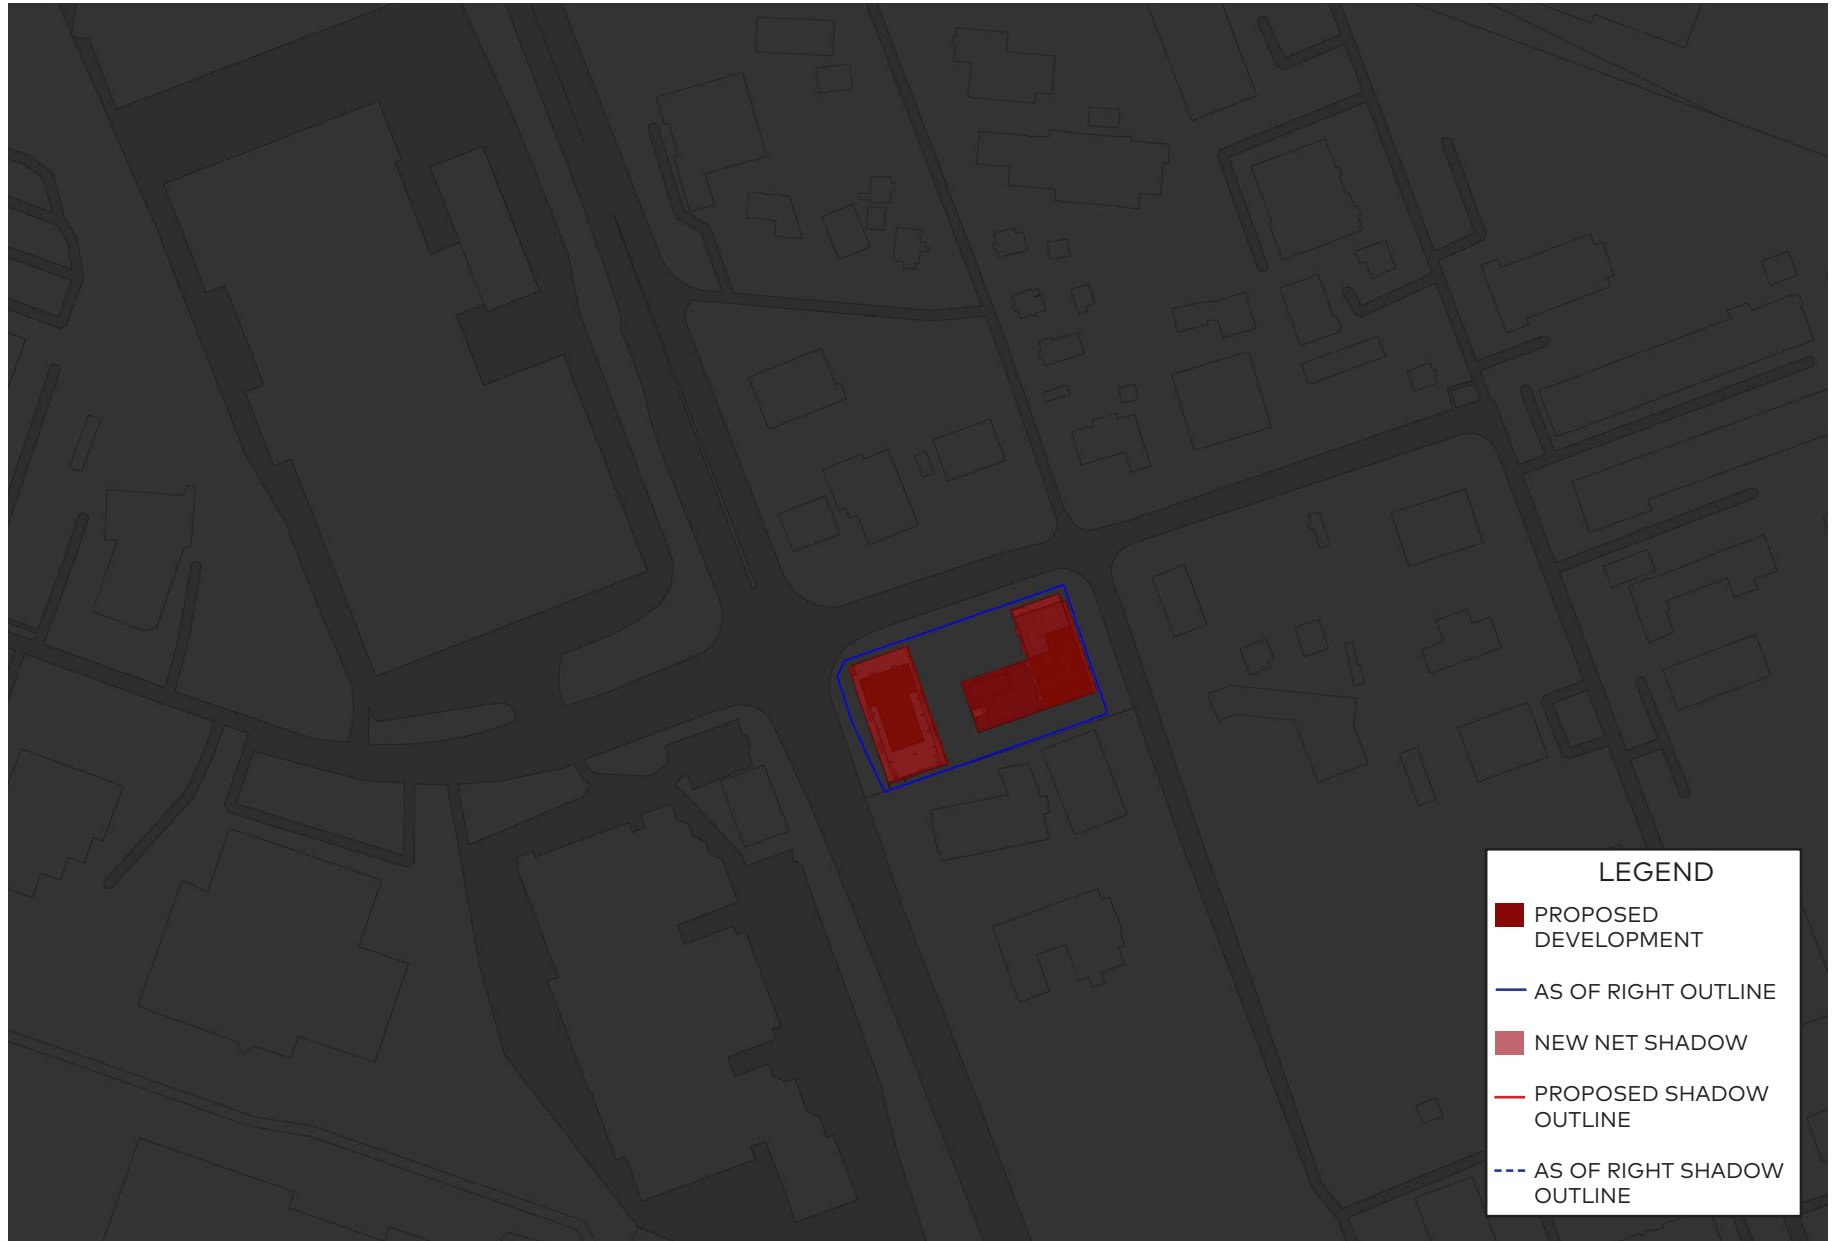

September 21, 2pm

LEGEND

- PROPOSED DEVELOPMENT
- AS OF RIGHT OUTLINE
- NEW NET SHADOW
- PROPOSED SHADOW OUTLINE
- AS OF RIGHT SHADOW OUTLINE

September 21, 3pm

LEGEND

- PROPOSED DEVELOPMENT
- AS OF RIGHT OUTLINE
- NEW NET SHADOW
- PROPOSED SHADOW OUTLINE
- AS OF RIGHT SHADOW OUTLINE

September 21, 4pm

LEGEND

- PROPOSED DEVELOPMENT
- AS OF RIGHT OUTLINE
- NEW NET SHADOW
- PROPOSED SHADOW OUTLINE
- AS OF RIGHT SHADOW OUTLINE

September 21, 5pm

LEGEND

- PROPOSED DEVELOPMENT
- AS OF RIGHT OUTLINE
- NEW NET SHADOW
- PROPOSED SHADOW OUTLINE
- AS OF RIGHT SHADOW OUTLINE

September 21, 7:01pm

December 21, 7:39am

December 21, 8am

December 21, 9am

December 21, 10am

December 21, 11am

December 21, 12pm

December 21, 1pm