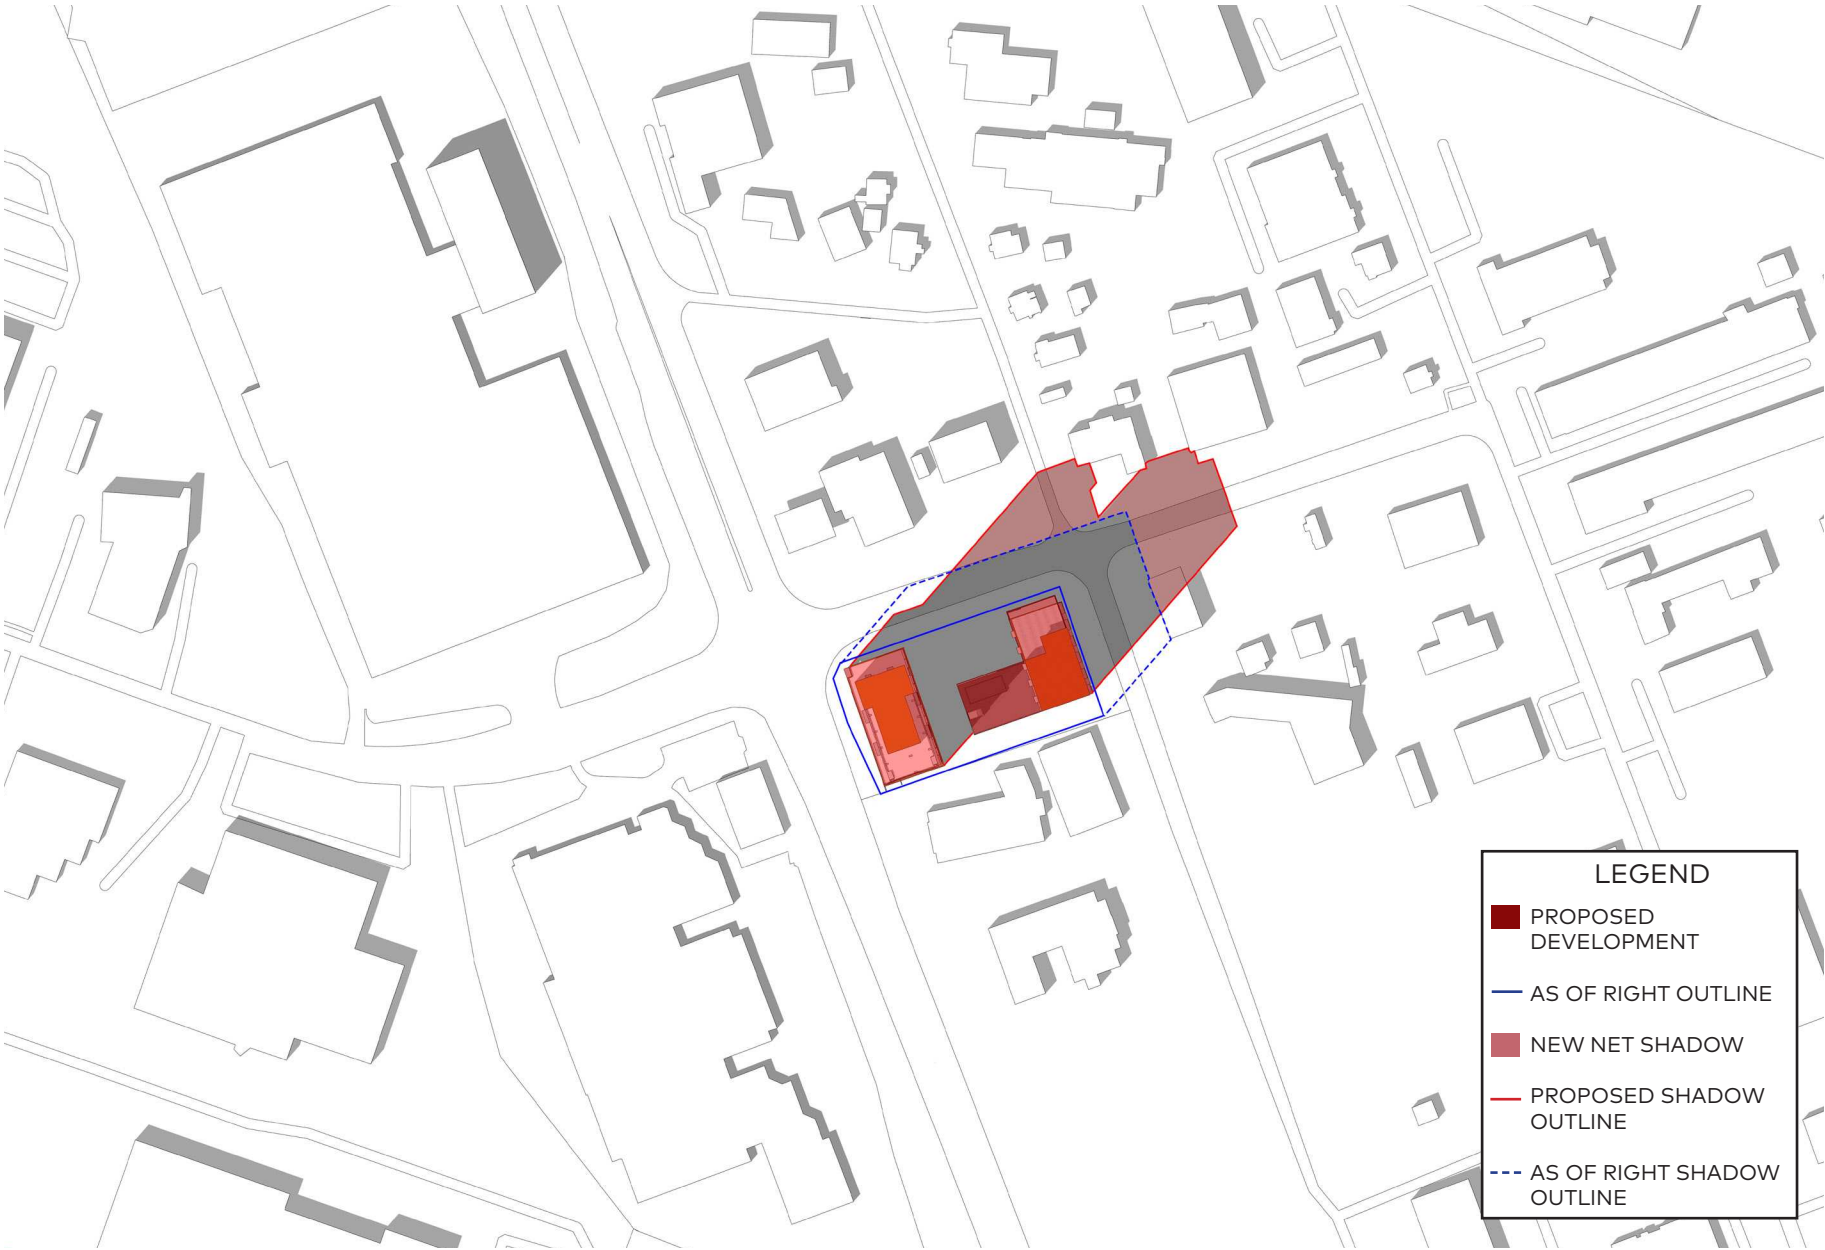

September 21, 12pm

LEGEND

- PROPOSED DEVELOPMENT
- AS OF RIGHT OUTLINE
- NEW NET SHADOW
- PROPOSED SHADOW OUTLINE
- - - AS OF RIGHT SHADOW OUTLINE

September 21, 1pm

LEGEND

- PROPOSED DEVELOPMENT
- AS OF RIGHT OUTLINE
- NEW NET SHADOW
- PROPOSED SHADOW OUTLINE
- - - AS OF RIGHT SHADOW OUTLINE

September 21, 2pm

LEGEND

- PROPOSED DEVELOPMENT
- AS OF RIGHT OUTLINE
- NEW NET SHADOW
- PROPOSED SHADOW OUTLINE
- AS OF RIGHT SHADOW OUTLINE

September 21, 3pm

LEGEND

- PROPOSED DEVELOPMENT
- AS OF RIGHT OUTLINE
- NEW NET SHADOW
- PROPOSED SHADOW OUTLINE
- AS OF RIGHT SHADOW OUTLINE

September 21, 4pm

LEGEND

- PROPOSED DEVELOPMENT
- AS OF RIGHT OUTLINE
- NEW NET SHADOW
- PROPOSED SHADOW OUTLINE
- AS OF RIGHT SHADOW OUTLINE

September 21, 5pm

LEGEND

- PROPOSED DEVELOPMENT
- AS OF RIGHT OUTLINE
- NEW NET SHADOW
- PROPOSED SHADOW OUTLINE
- AS OF RIGHT SHADOW OUTLINE

September 21, 7:01pm

December 21, 7:39am

December 21, 8am

December 21, 9am

December 21, 10am

December 21, 11am

December 21, 12pm

December 21, 1pm