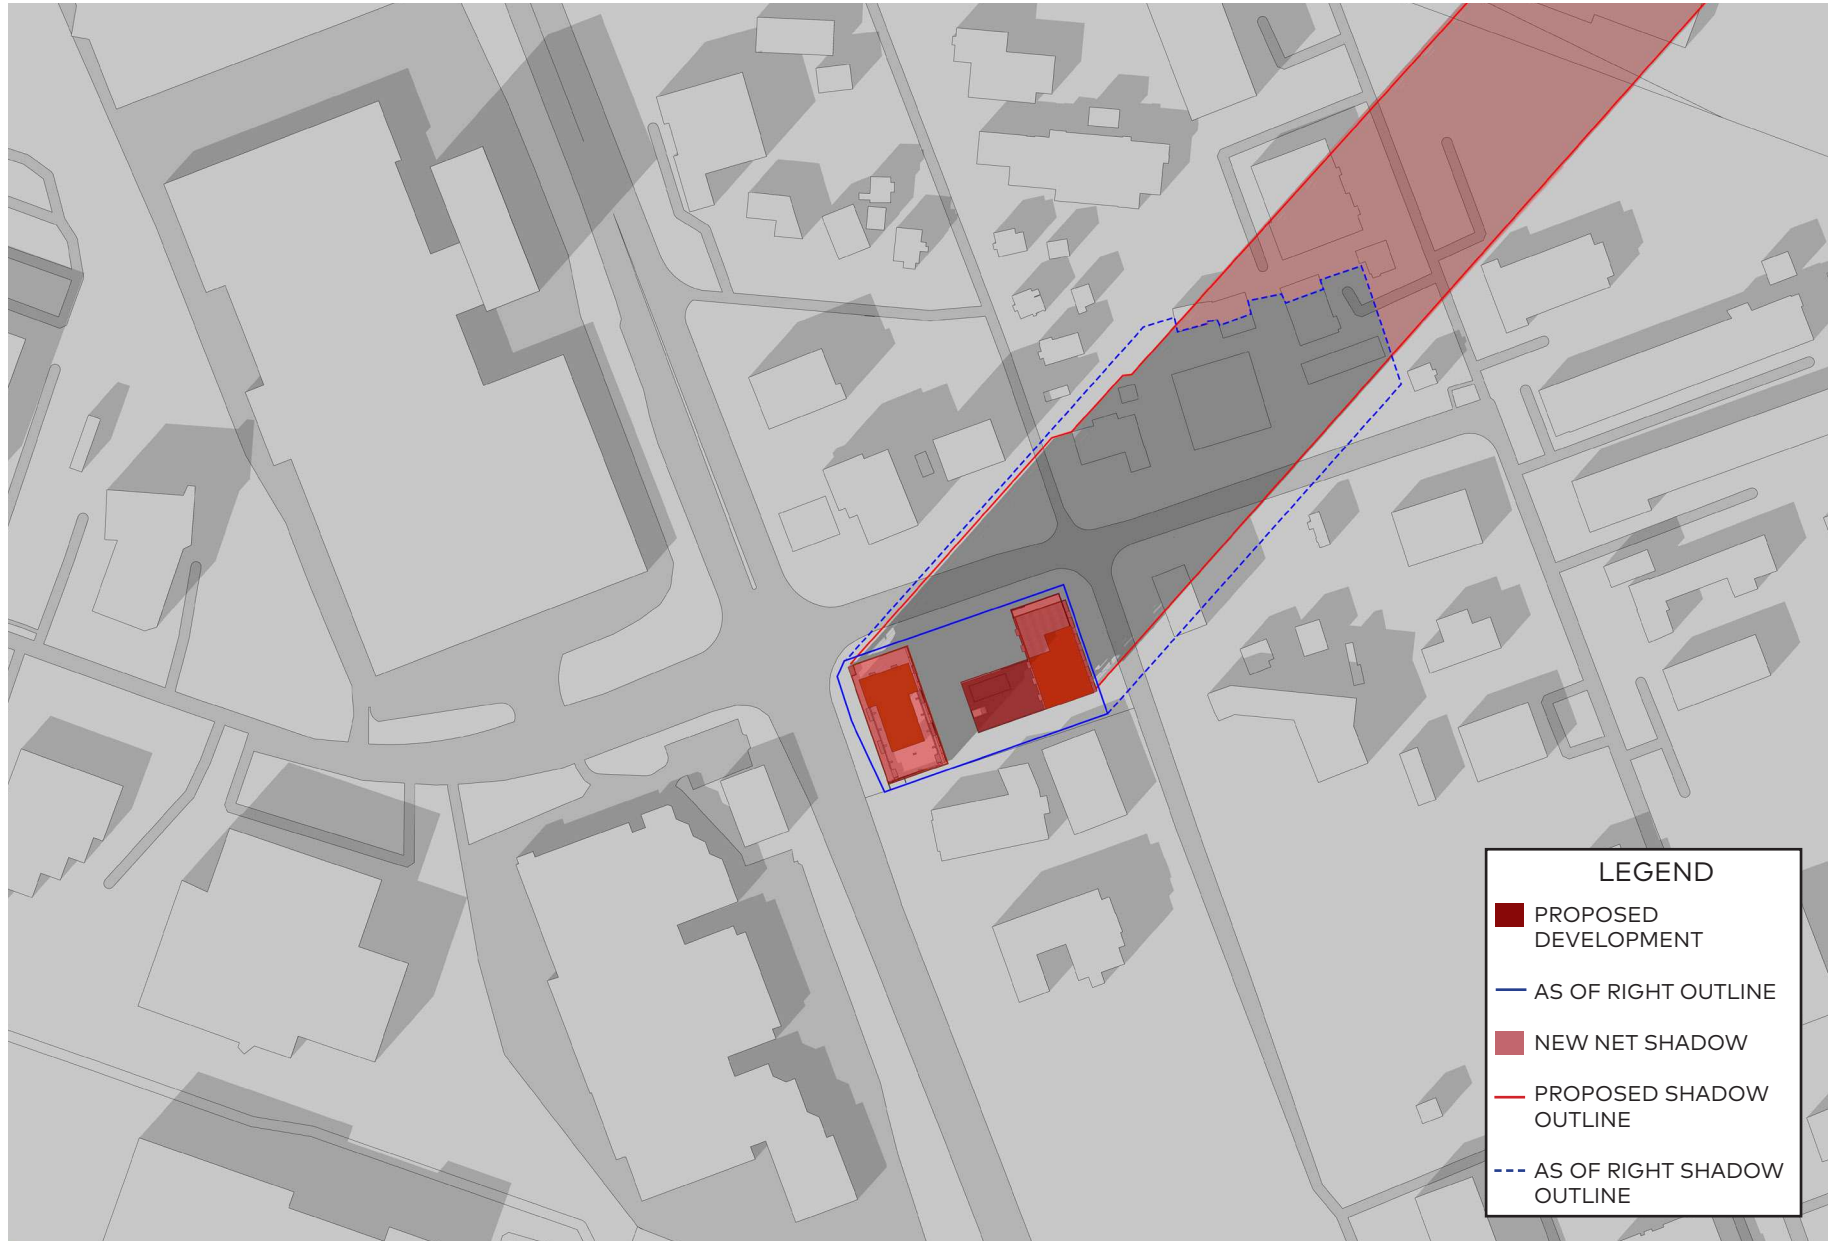

September 21, 4pm

LEGEND

- PROPOSED DEVELOPMENT
- AS OF RIGHT OUTLINE
- NEW NET SHADOW
- PROPOSED SHADOW OUTLINE
- AS OF RIGHT SHADOW OUTLINE

September 21, 5pm

LEGEND

- PROPOSED DEVELOPMENT
- AS OF RIGHT OUTLINE
- NEW NET SHADOW
- PROPOSED SHADOW OUTLINE
- AS OF RIGHT SHADOW OUTLINE

September 21, 7:01pm

December 21, 7:39am

December 21, 8am

December 21, 9am

December 21, 10am

December 21, 11am

December 21, 12pm

December 21, 1pm

December 21, 3pm

December 21, 4pm