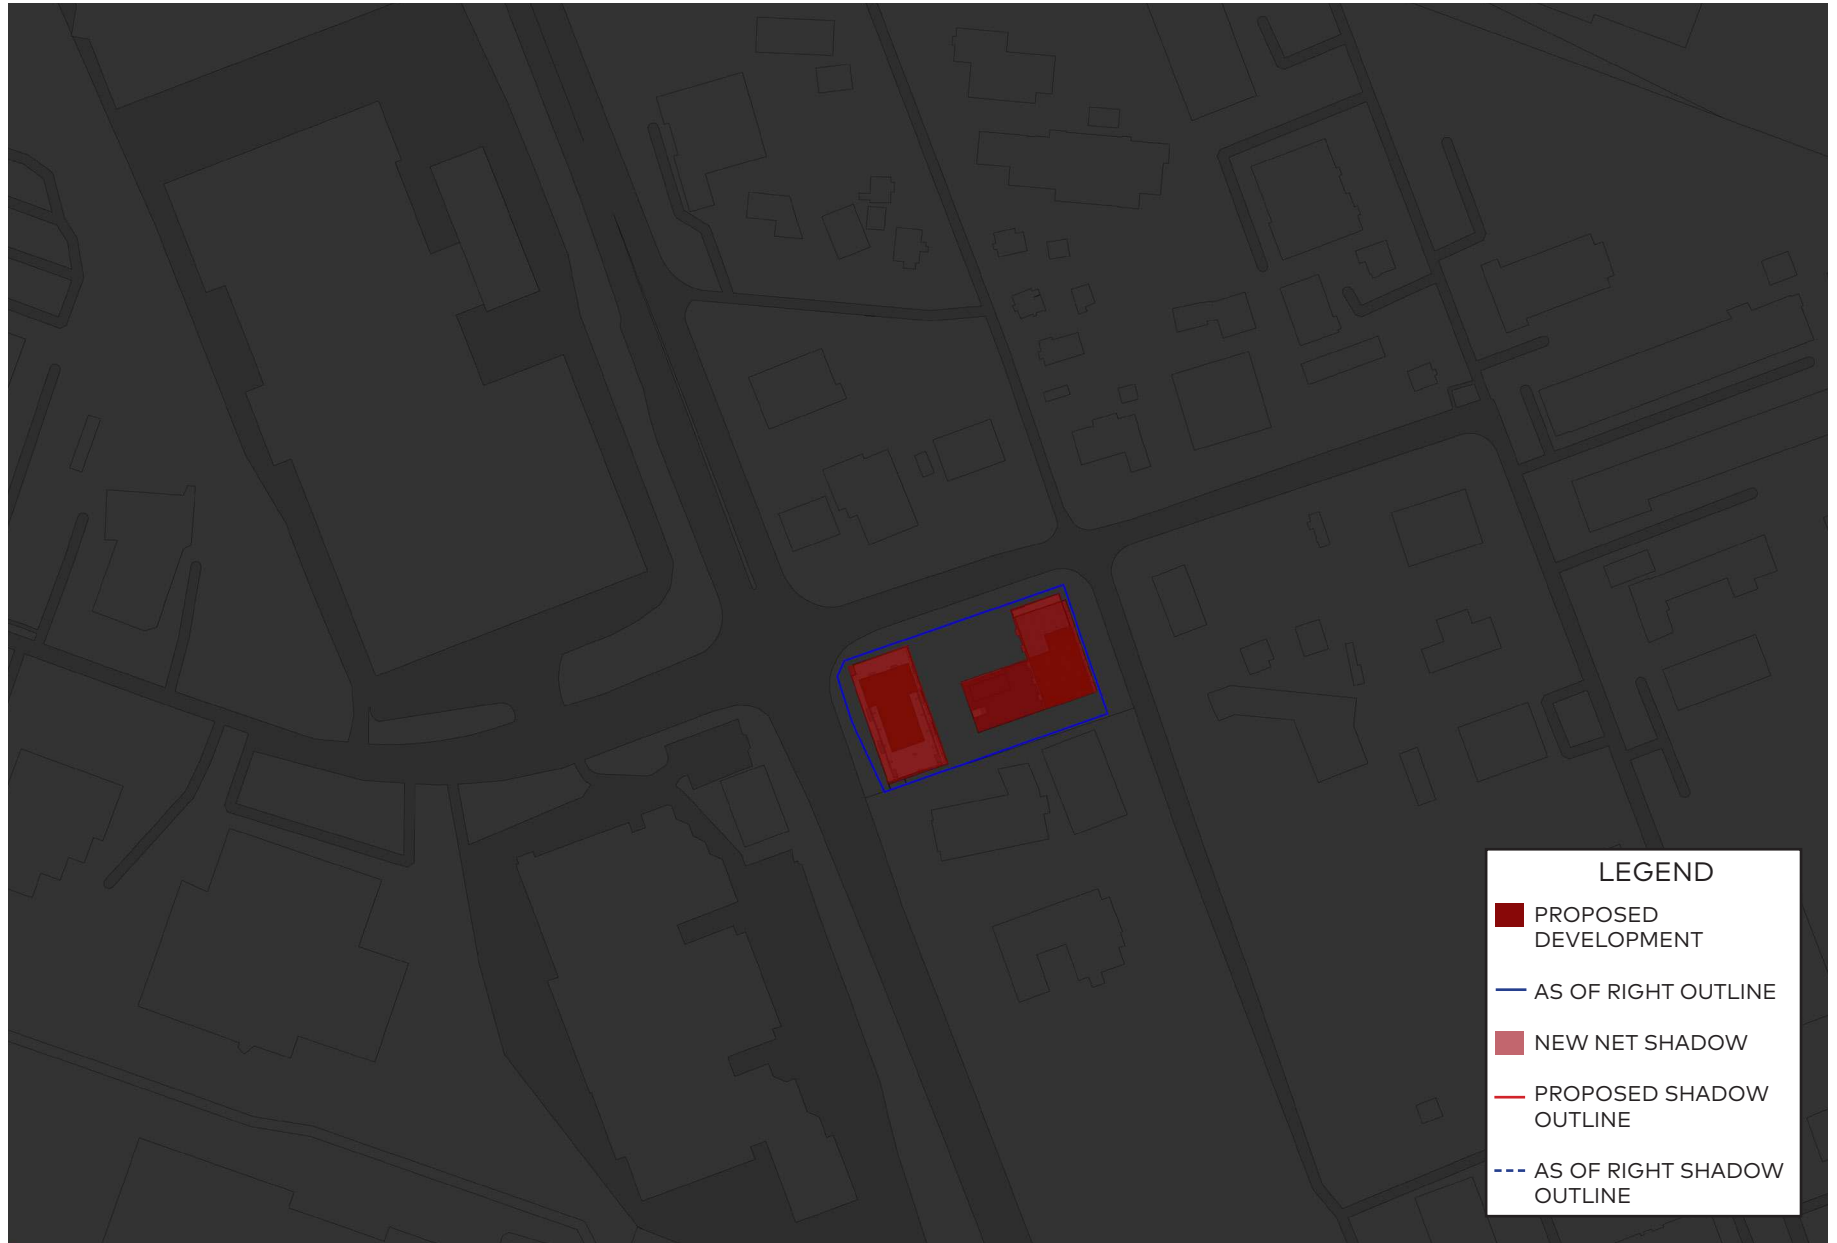

June 21, 5pm

LEGEND

- PROPOSED DEVELOPMENT
- AS OF RIGHT OUTLINE
- NEW NET SHADOW
- PROPOSED SHADOW OUTLINE
- - - AS OF RIGHT SHADOW OUTLINE

June 21, 6pm

June 21, 7pm

June 21, 8pm

June 21, 8:55pm

LEGEND

- PROPOSED DEVELOPMENT
- AS OF RIGHT OUTLINE
- NEW NET SHADOW
- - - PROPOSED SHADOW OUTLINE
- - - AS OF RIGHT SHADOW OUTLINE

September 21, 6:49am

September 21, 8am

LEGEND

- PROPOSED DEVELOPMENT
- AS OF RIGHT OUTLINE
- NEW NET SHADOW
- PROPOSED SHADOW OUTLINE
- AS OF RIGHT SHADOW OUTLINE

September 21, 10am

LEGEND

- PROPOSED DEVELOPMENT
- AS OF RIGHT OUTLINE
- NEW NET SHADOW
- PROPOSED SHADOW OUTLINE
- AS OF RIGHT SHADOW OUTLINE

September 21, 11am

LEGEND

- PROPOSED DEVELOPMENT
- AS OF RIGHT OUTLINE
- NEW NET SHADOW
- PROPOSED SHADOW OUTLINE
- - - AS OF RIGHT SHADOW OUTLINE