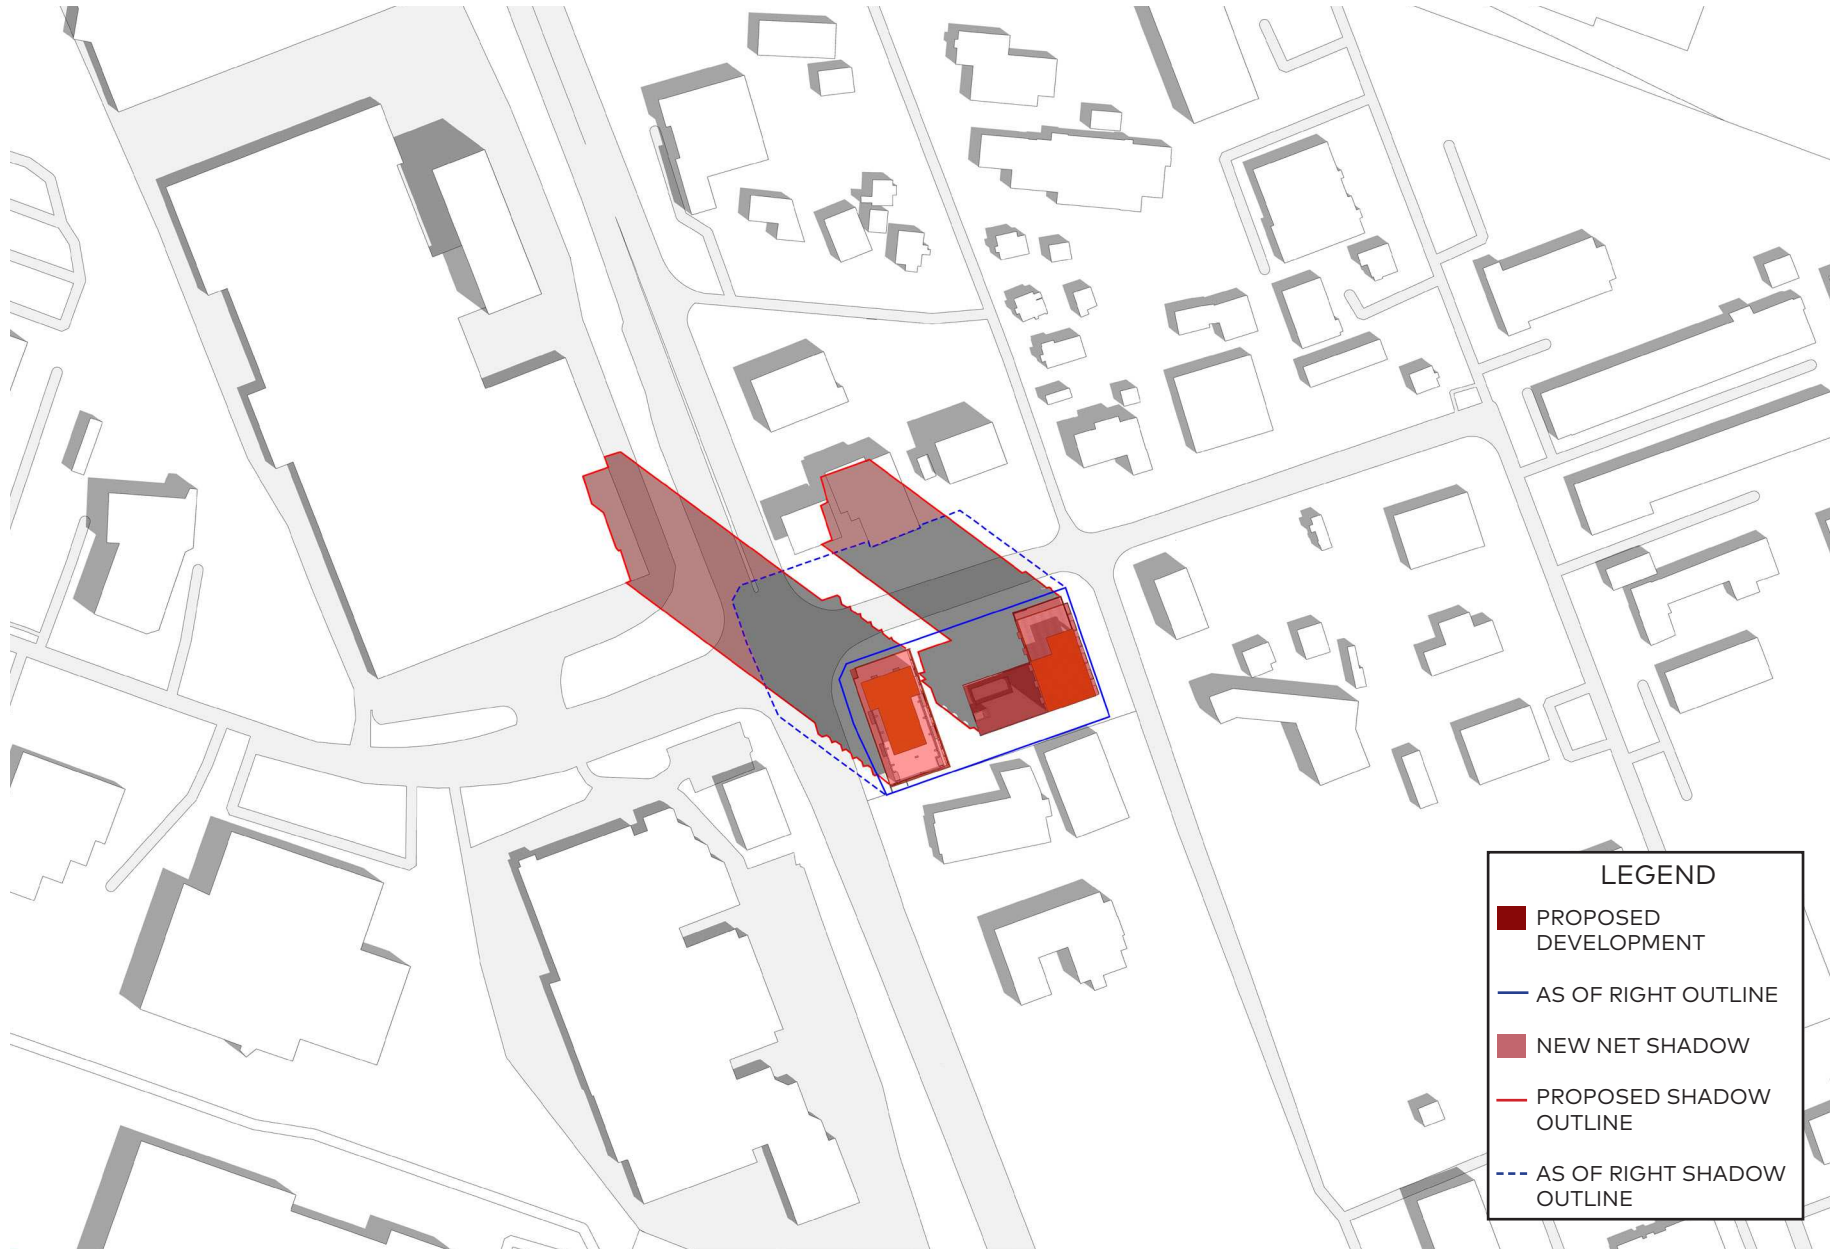

- PROPOSED DEVELOPMENT
- AS OF RIGHT OUTLINE
- NEW NET SHADOW
- - - PROPOSED SHADOW OUTLINE
- - - AS OF RIGHT SHADOW OUTLINE

September 21, 6:49am

September 21, 8am

LEGEND

- PROPOSED DEVELOPMENT
- AS OF RIGHT OUTLINE
- NEW NET SHADOW
- PROPOSED SHADOW OUTLINE
- AS OF RIGHT SHADOW OUTLINE

September 21, 10am

LEGEND

- PROPOSED DEVELOPMENT
- AS OF RIGHT OUTLINE
- NEW NET SHADOW
- PROPOSED SHADOW OUTLINE
- AS OF RIGHT SHADOW OUTLINE

September 21, 11am

LEGEND

- PROPOSED DEVELOPMENT
- AS OF RIGHT OUTLINE
- NEW NET SHADOW
- PROPOSED SHADOW OUTLINE
- - - AS OF RIGHT SHADOW OUTLINE

September 21, 12pm

LEGEND

- PROPOSED DEVELOPMENT
- AS OF RIGHT OUTLINE
- NEW NET SHADOW
- PROPOSED SHADOW OUTLINE
- - - AS OF RIGHT SHADOW OUTLINE

September 21, 1pm

LEGEND

- PROPOSED DEVELOPMENT
- AS OF RIGHT OUTLINE
- NEW NET SHADOW
- PROPOSED SHADOW OUTLINE
- - - AS OF RIGHT SHADOW OUTLINE