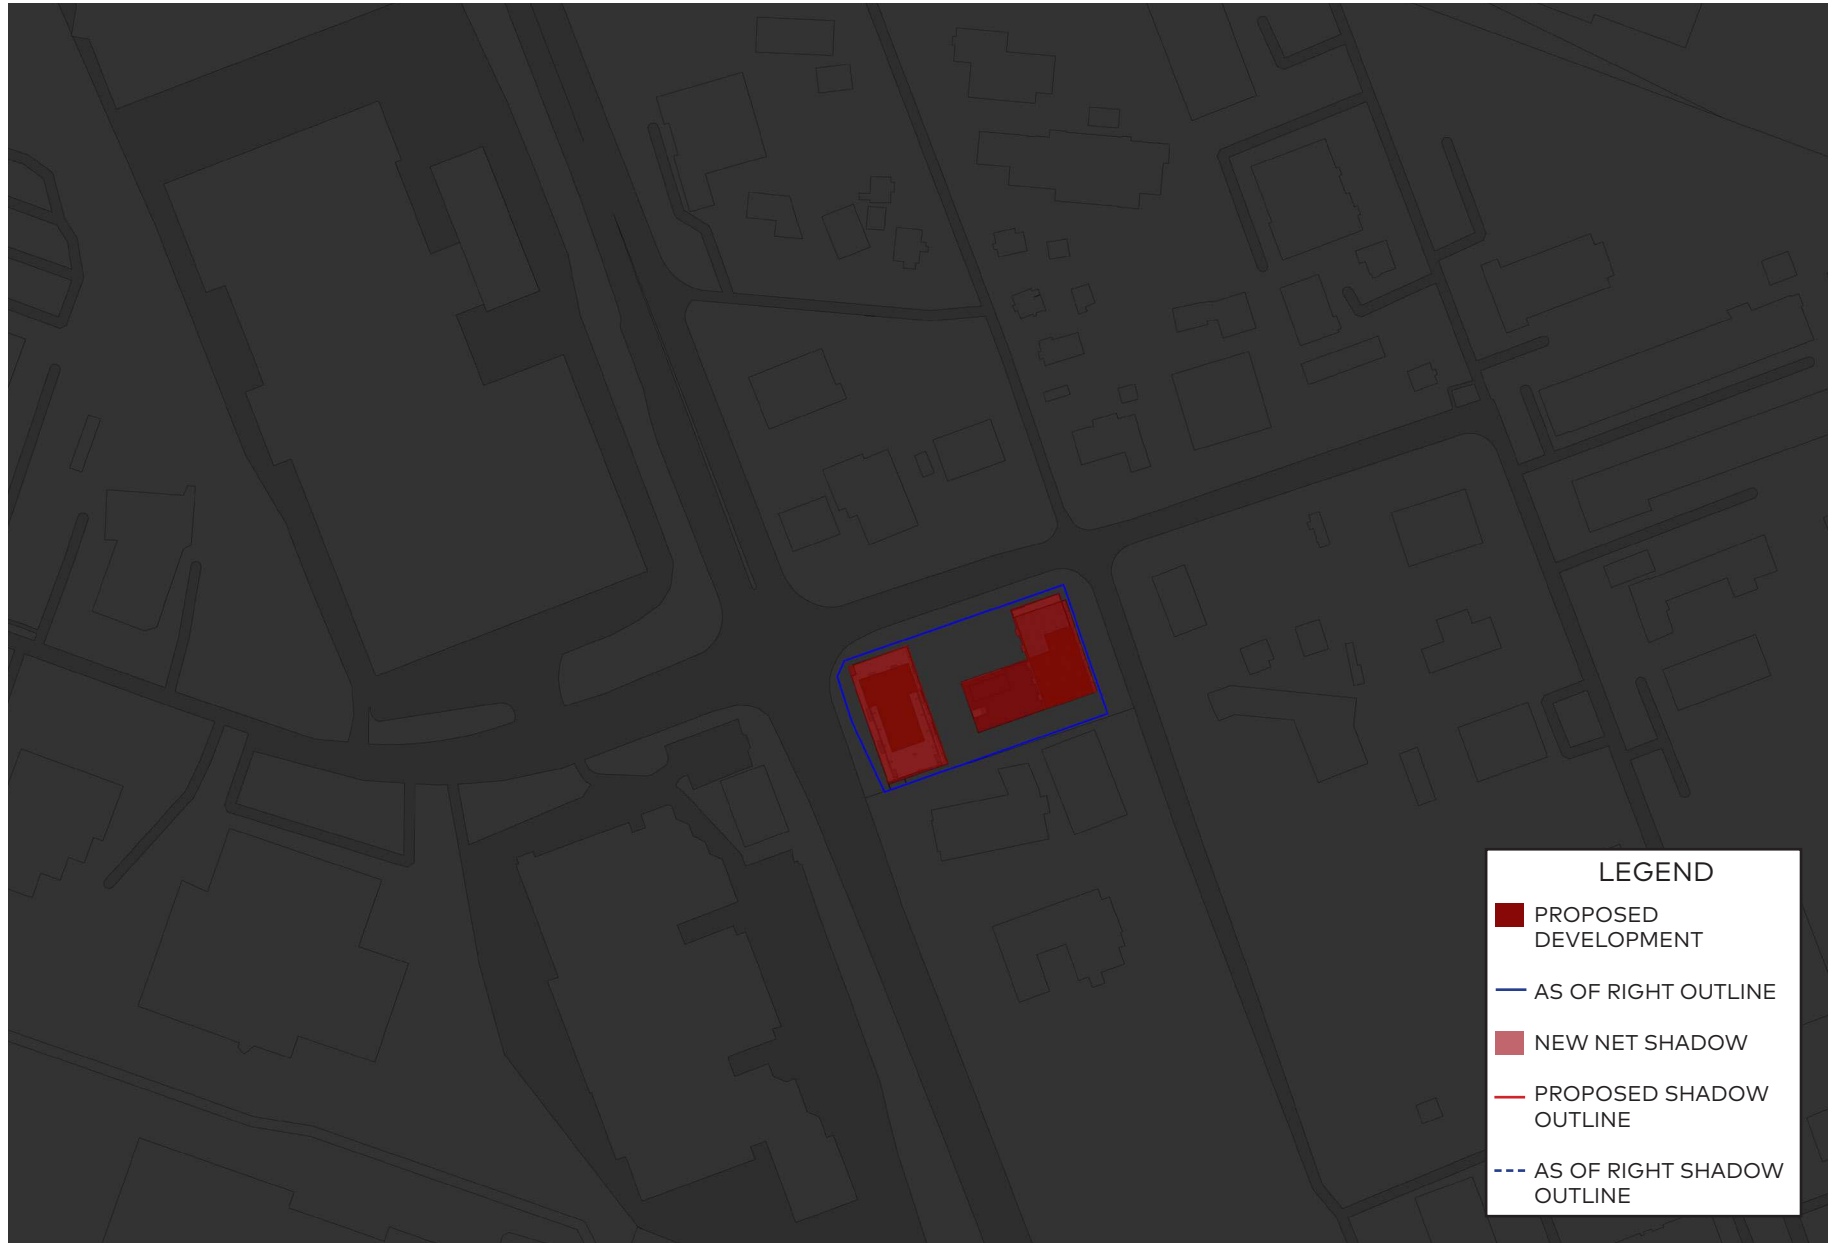

June 21, 5:15am

June 21, 6am

June 21, 7am

June 21, 8am

June 21, 9am

LEGEND

- PROPOSED DEVELOPMENT
- AS OF RIGHT OUTLINE
- NEW NET SHADOW
- PROPOSED SHADOW OUTLINE
- AS OF RIGHT SHADOW OUTLINE

June 21, 10am

LEGEND

- PROPOSED DEVELOPMENT
- AS OF RIGHT OUTLINE
- NEW NET SHADOW
- PROPOSED SHADOW OUTLINE
- - - AS OF RIGHT SHADOW OUTLINE

June 21, 11am

June 21, 12pm

LEGEND

- PROPOSED DEVELOPMENT
- AS OF RIGHT OUTLINE
- NEW NET SHADOW
- PROPOSED SHADOW OUTLINE
- - - AS OF RIGHT SHADOW OUTLINE

June 21, 1pm

LEGEND

- PROPOSED DEVELOPMENT
- AS OF RIGHT OUTLINE
- NEW NET SHADOW
- PROPOSED SHADOW OUTLINE
- - - AS OF RIGHT SHADOW OUTLINE

June 21, 2pm

LEGEND

- PROPOSED DEVELOPMENT
- AS OF RIGHT OUTLINE
- NEW NET SHADOW
- PROPOSED SHADOW OUTLINE
- - - AS OF RIGHT SHADOW OUTLINE