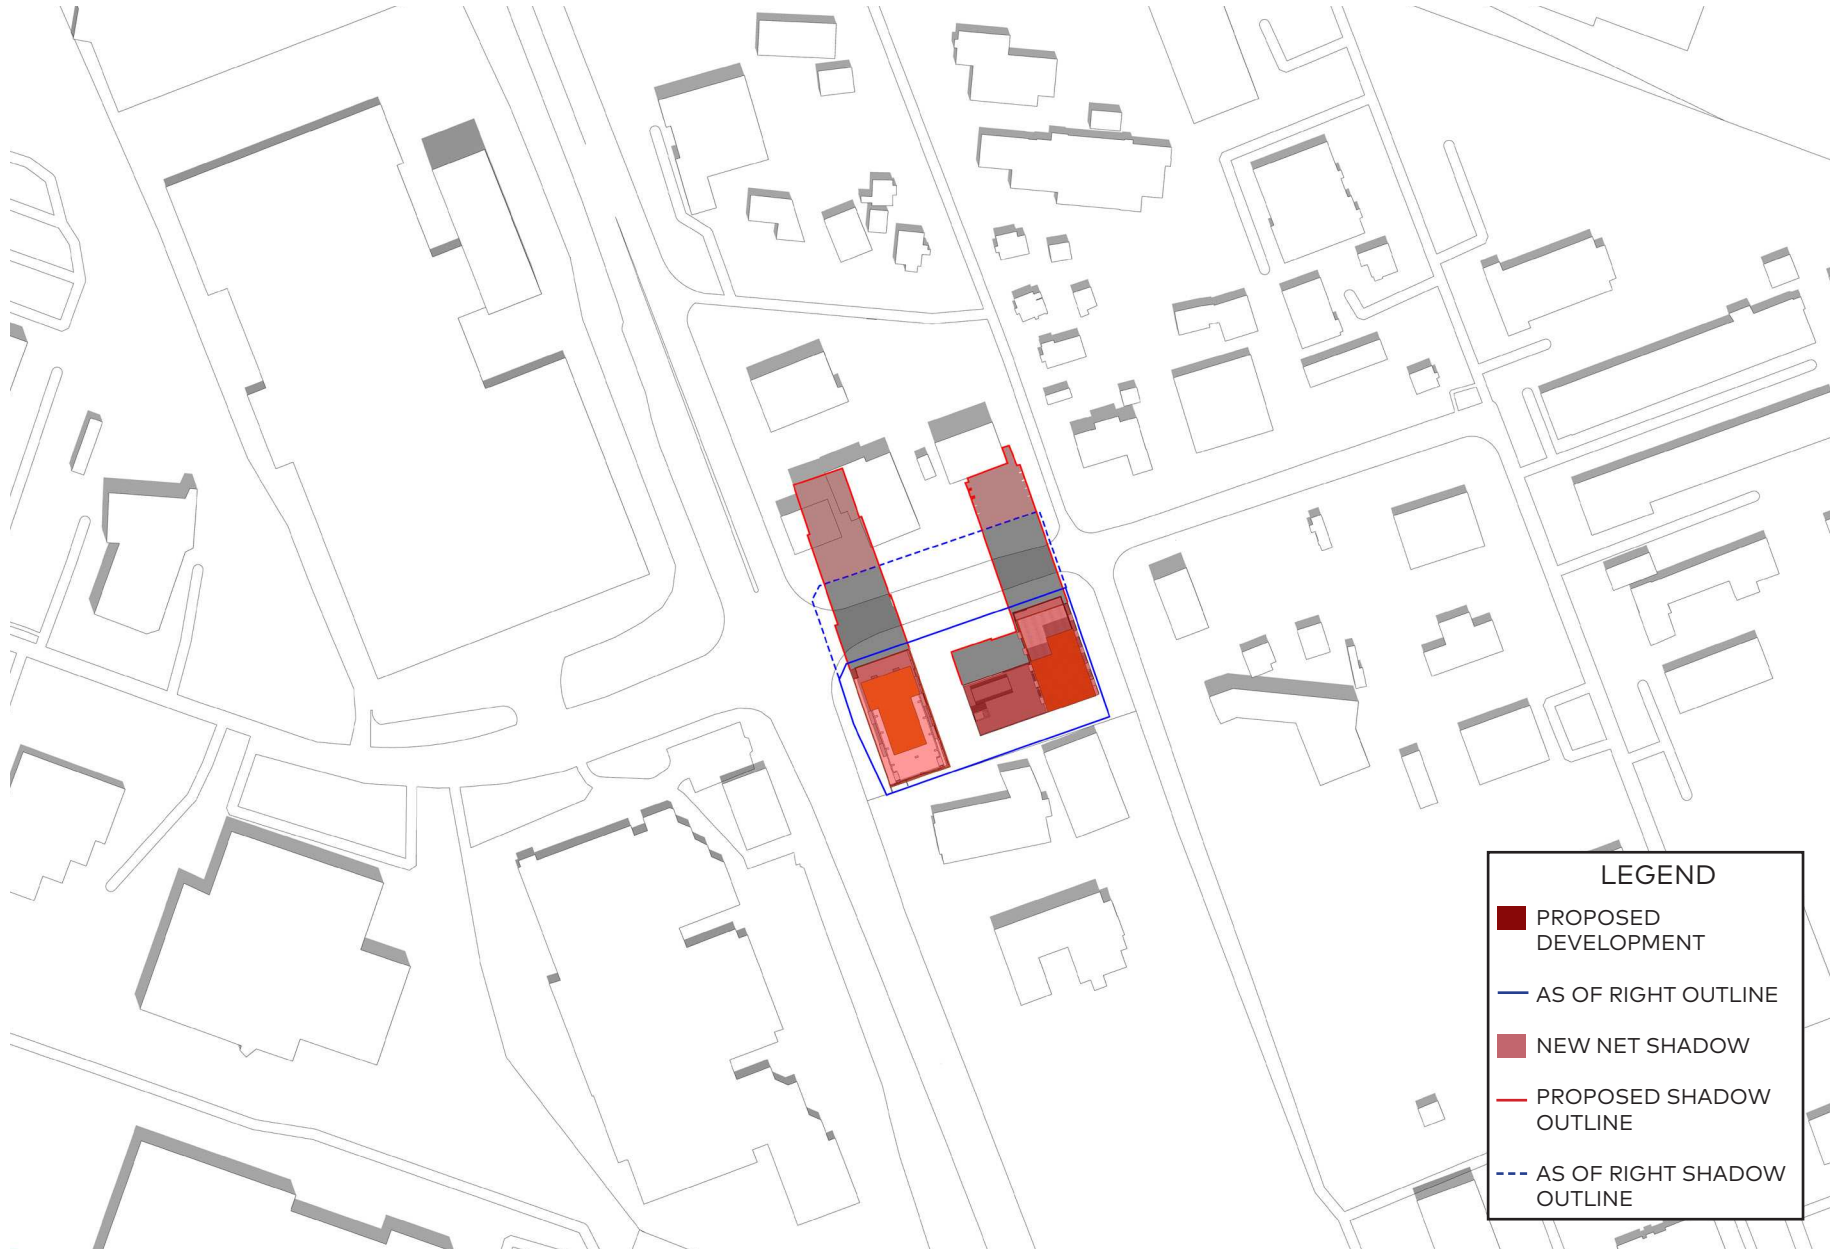

September 21, 12pm

LEGEND

- PROPOSED DEVELOPMENT
- AS OF RIGHT OUTLINE
- NEW NET SHADOW
- PROPOSED SHADOW OUTLINE
- - - AS OF RIGHT SHADOW OUTLINE