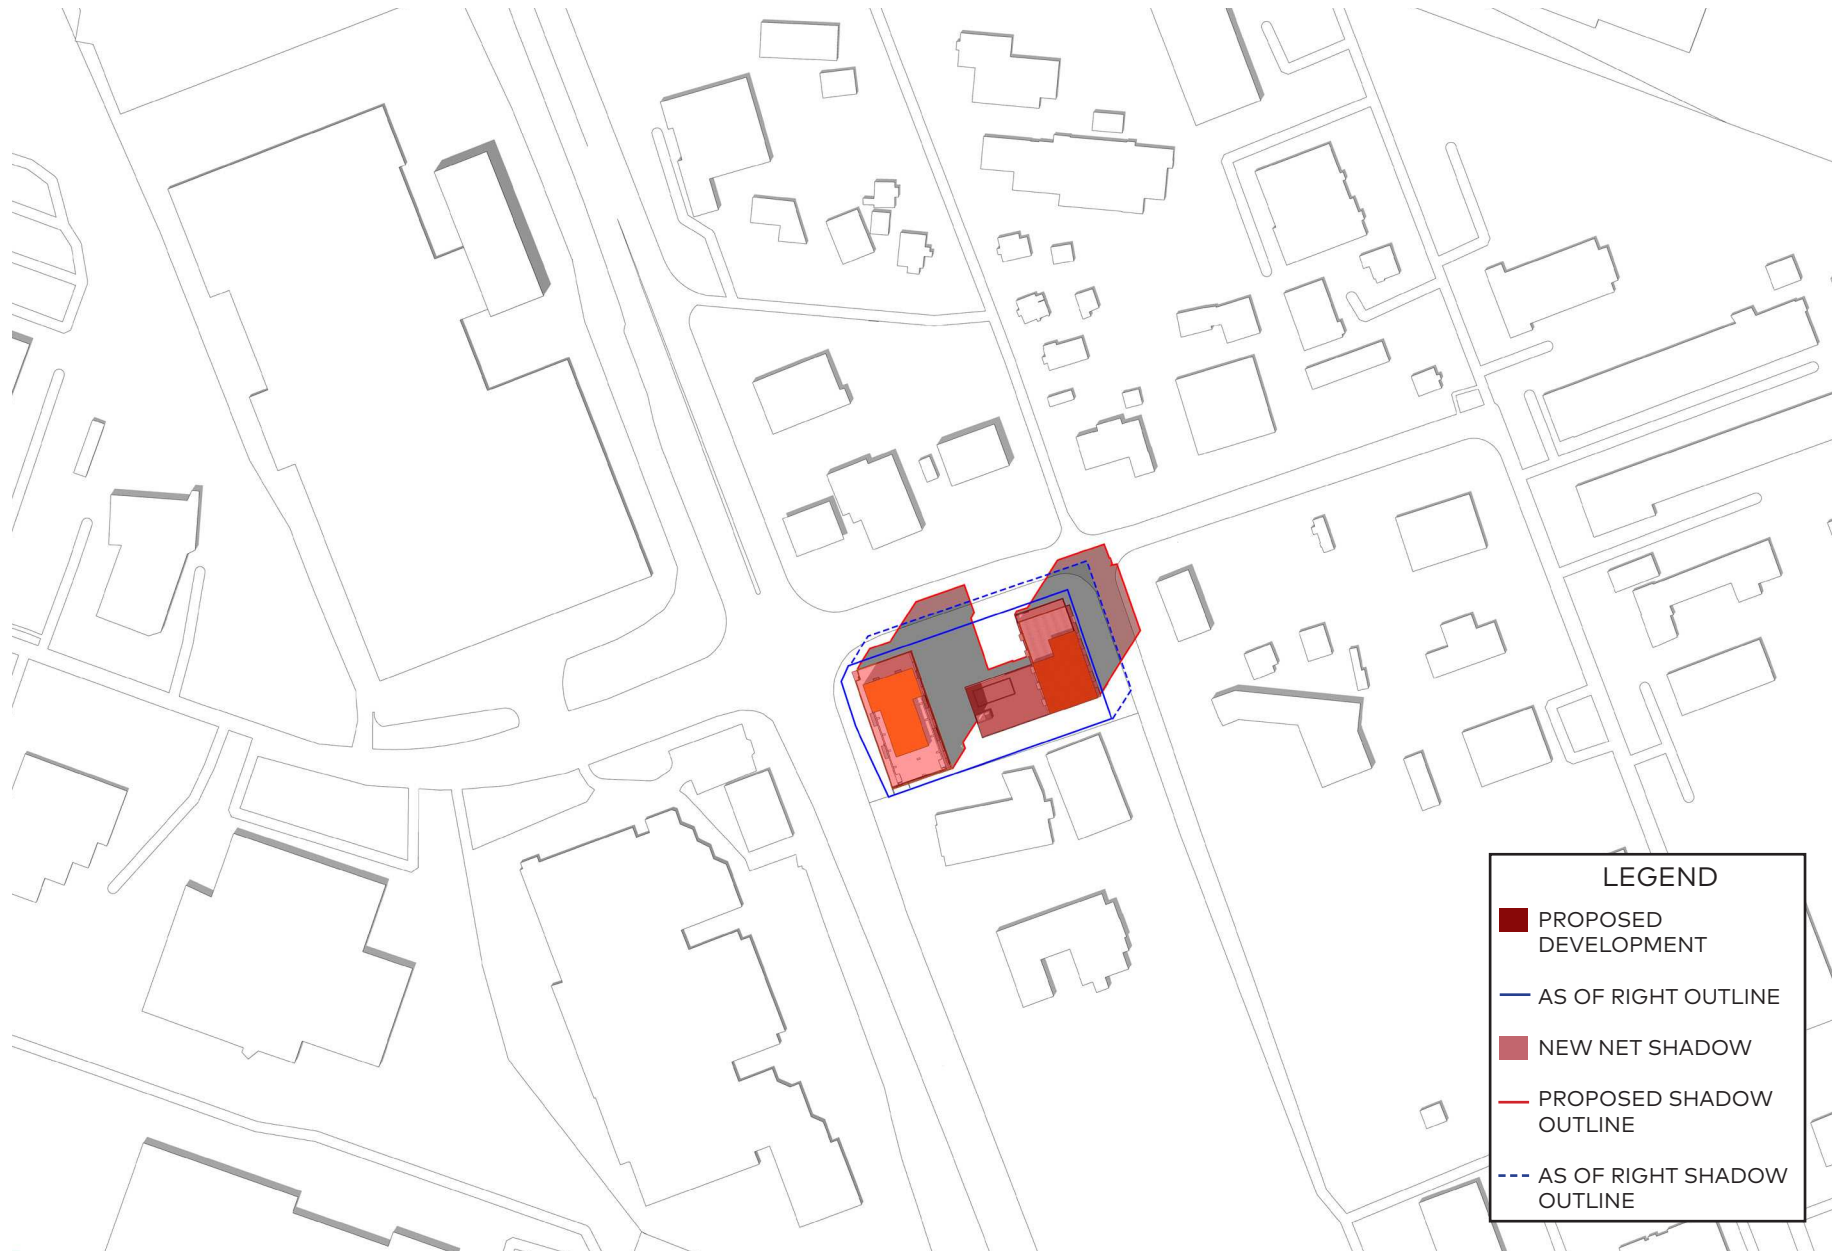

June 21, 1pm

LEGEND

- PROPOSED DEVELOPMENT
- AS OF RIGHT OUTLINE
- NEW NET SHADOW
- PROPOSED SHADOW OUTLINE
- - - AS OF RIGHT SHADOW OUTLINE

June 21, 2pm

LEGEND

- PROPOSED DEVELOPMENT
- AS OF RIGHT OUTLINE
- NEW NET SHADOW
- PROPOSED SHADOW OUTLINE
- - - AS OF RIGHT SHADOW OUTLINE

June 21, 3pm

LEGEND

- PROPOSED DEVELOPMENT
- AS OF RIGHT OUTLINE
- NEW NET SHADOW
- PROPOSED SHADOW OUTLINE
- AS OF RIGHT SHADOW OUTLINE

June 21, 4pm

LEGEND

- PROPOSED DEVELOPMENT
- AS OF RIGHT OUTLINE
- NEW NET SHADOW
- - - PROPOSED SHADOW OUTLINE
- - - AS OF RIGHT SHADOW OUTLINE

June 21, 5pm

LEGEND

- PROPOSED DEVELOPMENT
- AS OF RIGHT OUTLINE
- NEW NET SHADOW
- PROPOSED SHADOW OUTLINE
- - - AS OF RIGHT SHADOW OUTLINE

June 21, 6pm

June 21, 7pm

June 21, 8pm

June 21, 8:55pm

LEGEND