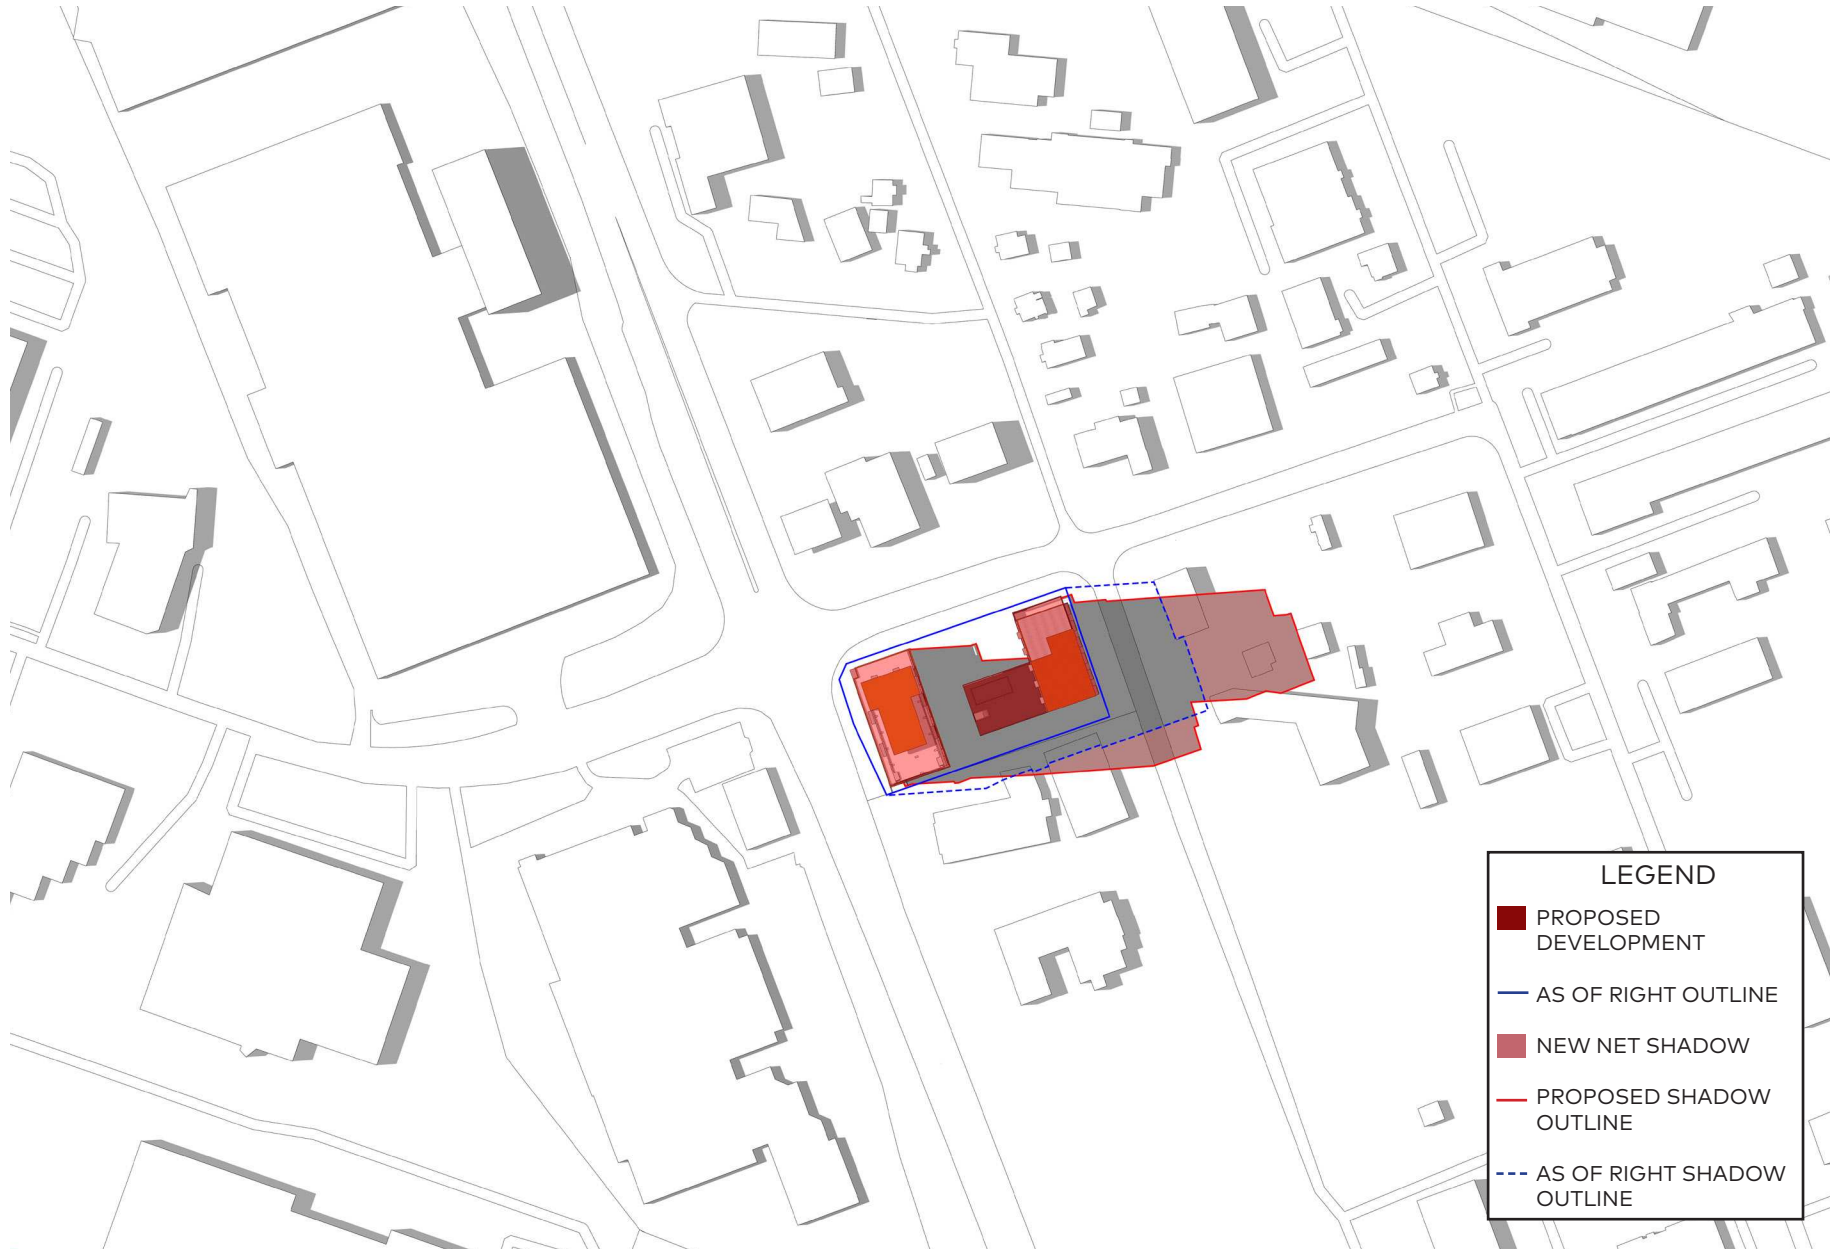

June 21, 3pm

LEGEND

- PROPOSED DEVELOPMENT
- AS OF RIGHT OUTLINE
- NEW NET SHADOW
- PROPOSED SHADOW OUTLINE
- AS OF RIGHT SHADOW OUTLINE

June 21, 4pm

LEGEND

- PROPOSED DEVELOPMENT
- AS OF RIGHT OUTLINE
- NEW NET SHADOW
- - - PROPOSED SHADOW OUTLINE
- - - AS OF RIGHT SHADOW OUTLINE

June 21, 5pm

LEGEND

- PROPOSED DEVELOPMENT
- AS OF RIGHT OUTLINE
- NEW NET SHADOW
- PROPOSED SHADOW OUTLINE
- - - AS OF RIGHT SHADOW OUTLINE

June 21, 6pm

June 21, 7pm

June 21, 8pm

June 21, 8:55pm

LEGEND

- PROPOSED DEVELOPMENT
- AS OF RIGHT OUTLINE
- NEW NET SHADOW
- - - PROPOSED SHADOW OUTLINE
- - - AS OF RIGHT SHADOW OUTLINE

September 21, 6:49am

September 21, 8am

LEGEND

- PROPOSED DEVELOPMENT
- AS OF RIGHT OUTLINE
- NEW NET SHADOW
- PROPOSED SHADOW OUTLINE
- AS OF RIGHT SHADOW OUTLINE

September 21, 10am

LEGEND

- PROPOSED DEVELOPMENT
- AS OF RIGHT OUTLINE
- NEW NET SHADOW
- PROPOSED SHADOW OUTLINE
- AS OF RIGHT SHADOW OUTLINE

September 21, 11am

LEGEND

- PROPOSED DEVELOPMENT
- AS OF RIGHT OUTLINE
- NEW NET SHADOW
- PROPOSED SHADOW OUTLINE
- - - AS OF RIGHT SHADOW OUTLINE