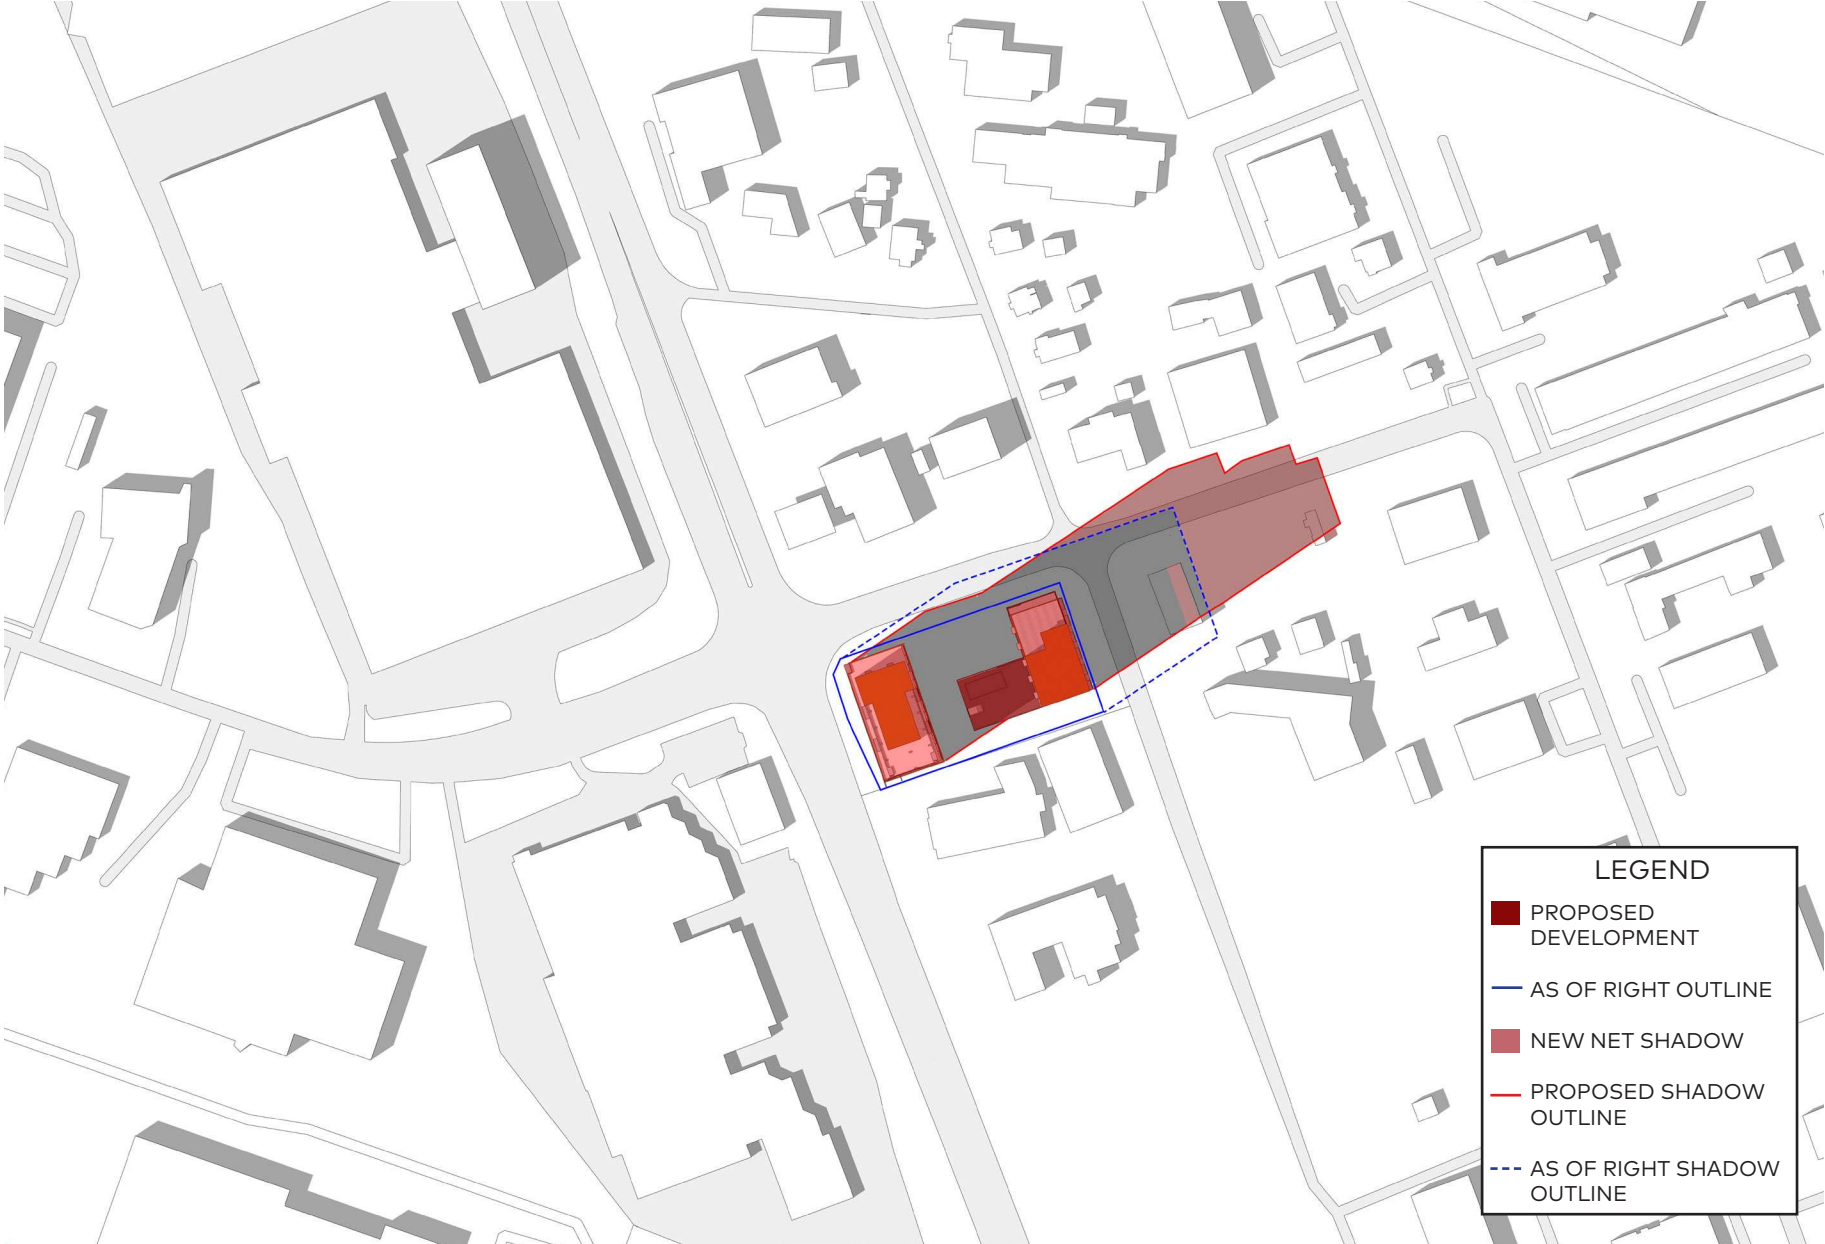

September 21, 12pm

LEGEND

- PROPOSED DEVELOPMENT
- AS OF RIGHT OUTLINE
- NEW NET SHADOW
- PROPOSED SHADOW OUTLINE
- - - AS OF RIGHT SHADOW OUTLINE

September 21, 1pm

LEGEND

- PROPOSED DEVELOPMENT
- AS OF RIGHT OUTLINE
- NEW NET SHADOW
- PROPOSED SHADOW OUTLINE
- - - AS OF RIGHT SHADOW OUTLINE

September 21, 2pm

LEGEND

- PROPOSED DEVELOPMENT
- AS OF RIGHT OUTLINE
- NEW NET SHADOW
- PROPOSED SHADOW OUTLINE
- AS OF RIGHT SHADOW OUTLINE

September 21, 3pm

LEGEND

- PROPOSED DEVELOPMENT
- AS OF RIGHT OUTLINE
- NEW NET SHADOW
- PROPOSED SHADOW OUTLINE
- AS OF RIGHT SHADOW OUTLINE

September 21, 4pm

LEGEND

- PROPOSED DEVELOPMENT
- AS OF RIGHT OUTLINE
- NEW NET SHADOW
- PROPOSED SHADOW OUTLINE
- AS OF RIGHT SHADOW OUTLINE

September 21, 5pm

LEGEND

- PROPOSED DEVELOPMENT
- AS OF RIGHT OUTLINE
- NEW NET SHADOW
- PROPOSED SHADOW OUTLINE
- AS OF RIGHT SHADOW OUTLINE

September 21, 7:01pm

December 21, 7:39am

December 21, 8am

December 21, 9am

December 21, 10am

December 21, 11am

December 21, 12pm

December 21, 1pm