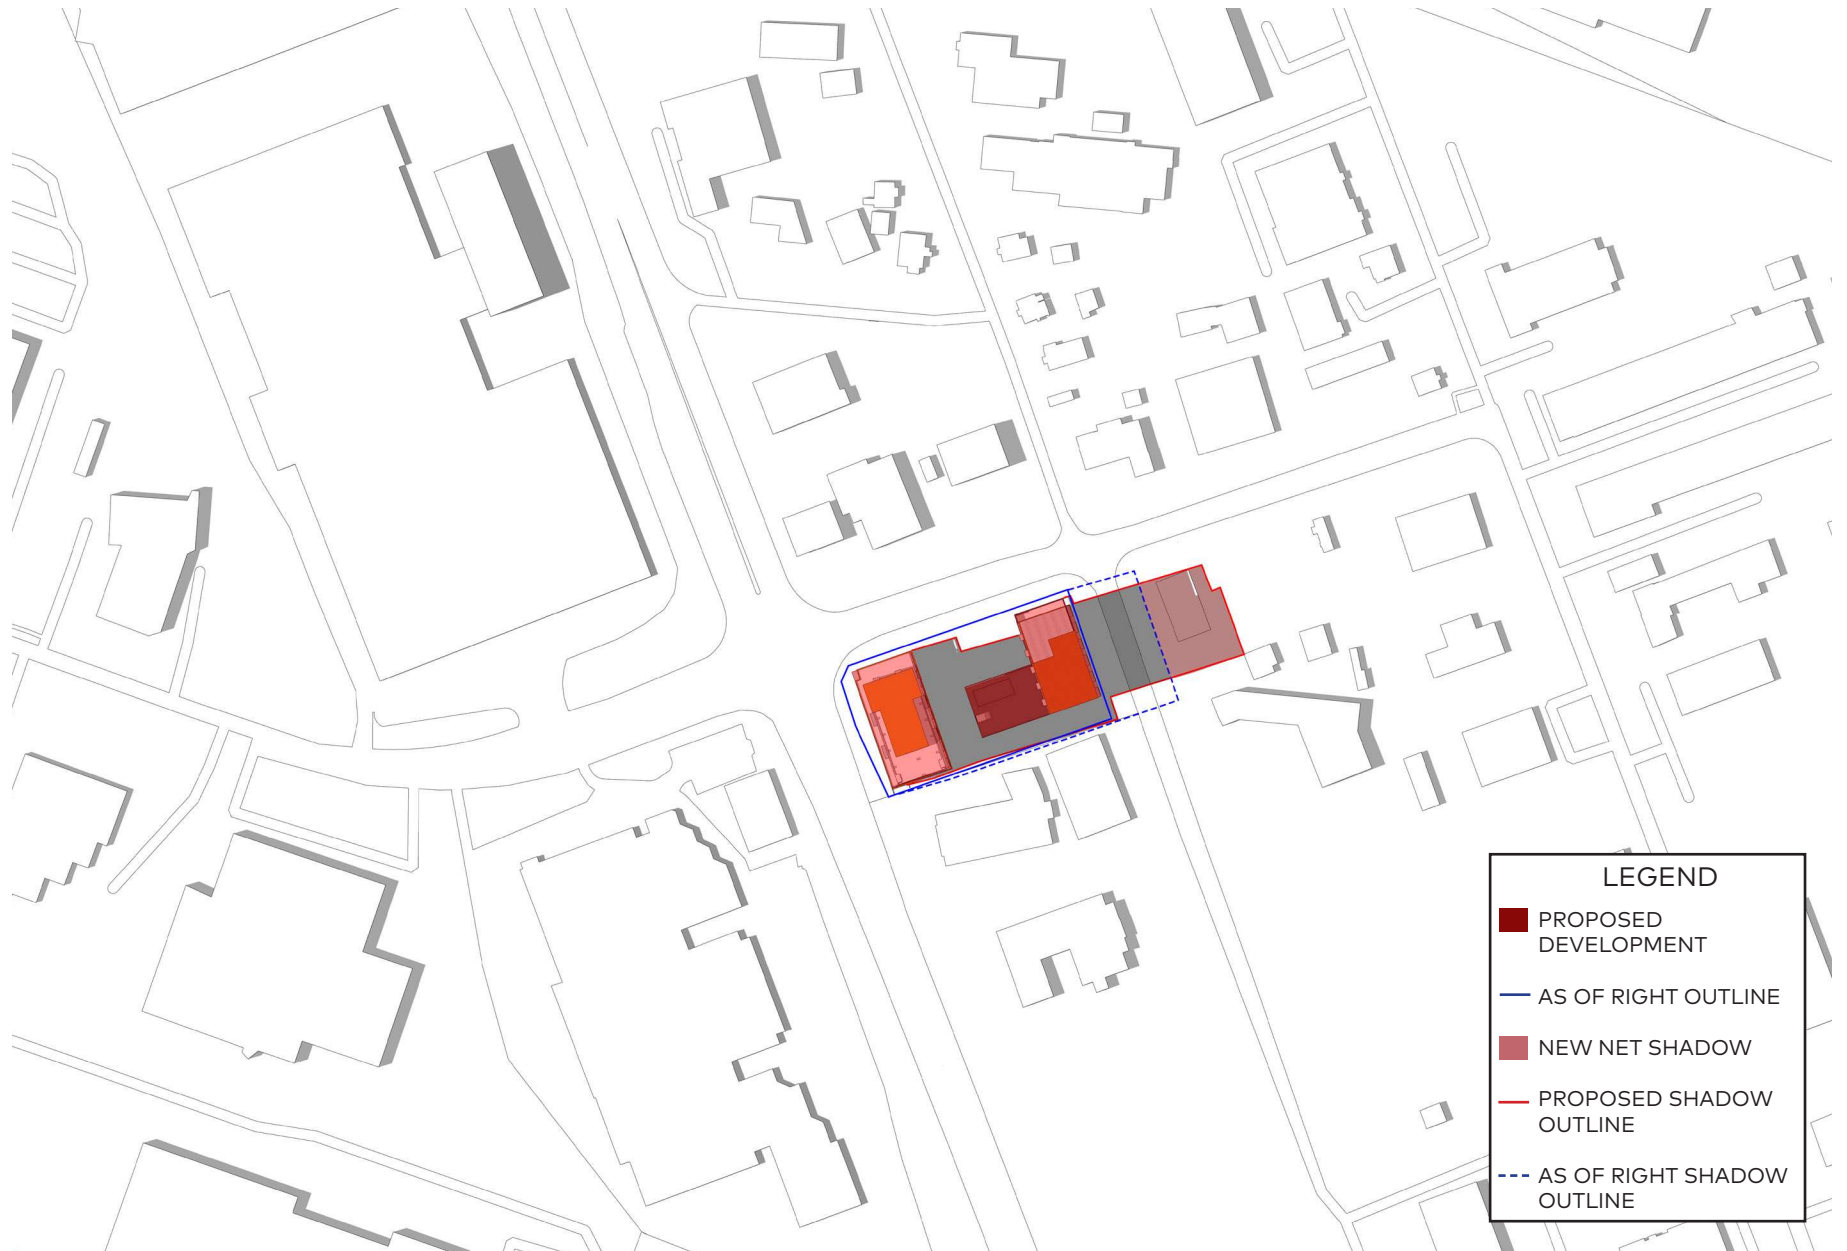

June 21, 3pm

LEGEND

- PROPOSED DEVELOPMENT
- AS OF RIGHT OUTLINE
- NEW NET SHADOW
- PROPOSED SHADOW OUTLINE
- AS OF RIGHT SHADOW OUTLINE

June 21, 4pm

LEGEND

- PROPOSED DEVELOPMENT
- AS OF RIGHT OUTLINE
- NEW NET SHADOW
- - - PROPOSED SHADOW OUTLINE
- - - AS OF RIGHT SHADOW OUTLINE

June 21, 5pm

LEGEND

- PROPOSED DEVELOPMENT
- AS OF RIGHT OUTLINE
- NEW NET SHADOW
- PROPOSED SHADOW OUTLINE
- - - AS OF RIGHT SHADOW OUTLINE

June 21, 6pm

June 21, 7pm

June 21, 8pm

June 21, 8:55pm

LEGEND

- PROPOSED DEVELOPMENT
- AS OF RIGHT OUTLINE
- NEW NET SHADOW
- - - PROPOSED SHADOW OUTLINE
- - - AS OF RIGHT SHADOW OUTLINE

September 21, 6:49am

September 21, 8am

LEGEND

- PROPOSED DEVELOPMENT
- AS OF RIGHT OUTLINE
- NEW NET SHADOW
- PROPOSED SHADOW OUTLINE
- AS OF RIGHT SHADOW OUTLINE