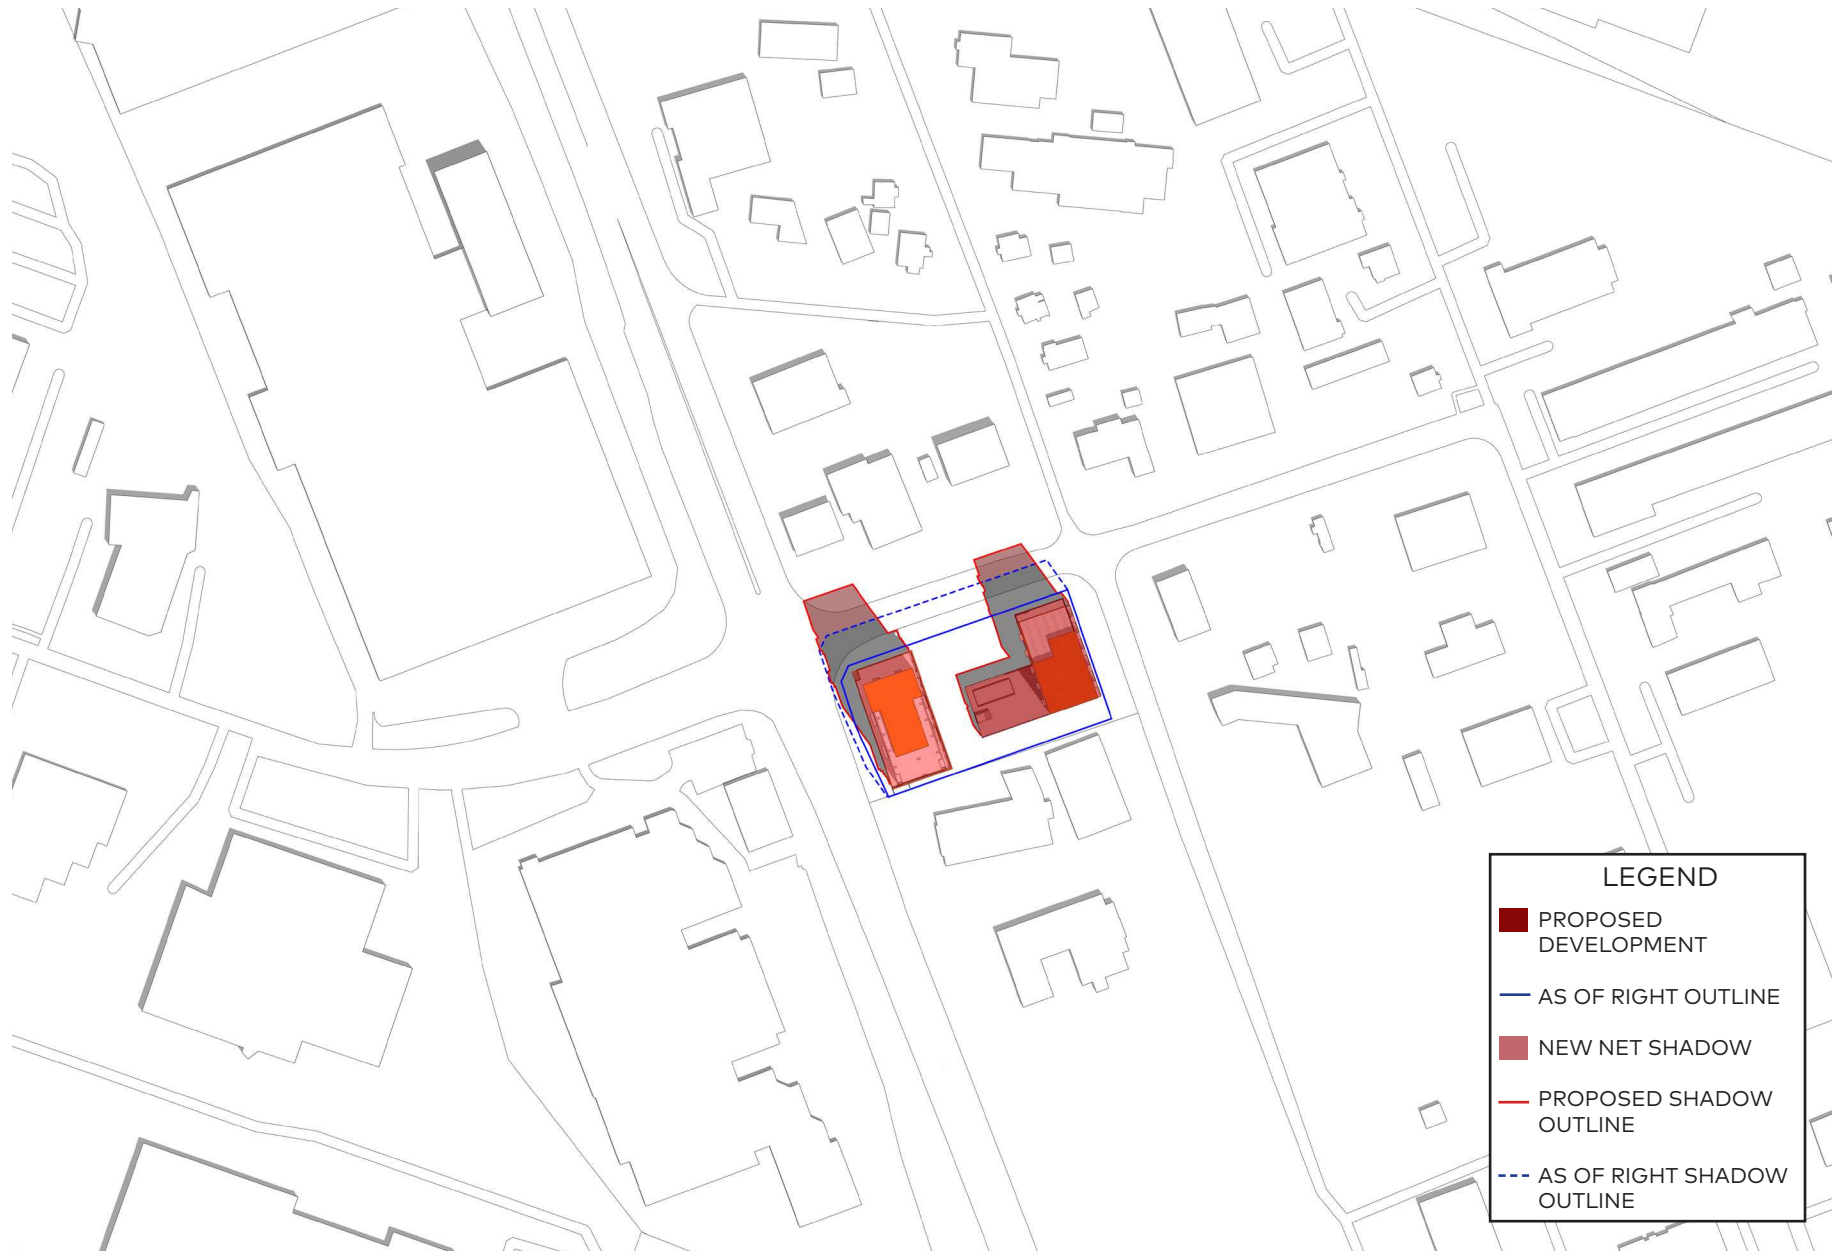

LEGEND

- PROPOSED DEVELOPMENT
- AS OF RIGHT OUTLINE
- NEW NET SHADOW
- PROPOSED SHADOW OUTLINE
- - - AS OF RIGHT SHADOW OUTLINE

June 21, 11am

June 21, 12pm

LEGEND

- PROPOSED DEVELOPMENT
- AS OF RIGHT OUTLINE
- NEW NET SHADOW
- PROPOSED SHADOW OUTLINE
- - - AS OF RIGHT SHADOW OUTLINE

June 21, 1pm

LEGEND

- PROPOSED DEVELOPMENT
- AS OF RIGHT OUTLINE
- NEW NET SHADOW
- PROPOSED SHADOW OUTLINE
- - - AS OF RIGHT SHADOW OUTLINE

June 21, 2pm

LEGEND

- PROPOSED DEVELOPMENT
- AS OF RIGHT OUTLINE
- NEW NET SHADOW
- PROPOSED SHADOW OUTLINE
- - - AS OF RIGHT SHADOW OUTLINE

June 21, 3pm

LEGEND

- PROPOSED DEVELOPMENT
- AS OF RIGHT OUTLINE
- NEW NET SHADOW
- PROPOSED SHADOW OUTLINE
- AS OF RIGHT SHADOW OUTLINE

June 21, 4pm

LEGEND

- PROPOSED DEVELOPMENT
- AS OF RIGHT OUTLINE
- NEW NET SHADOW
- - - PROPOSED SHADOW OUTLINE
- - - AS OF RIGHT SHADOW OUTLINE