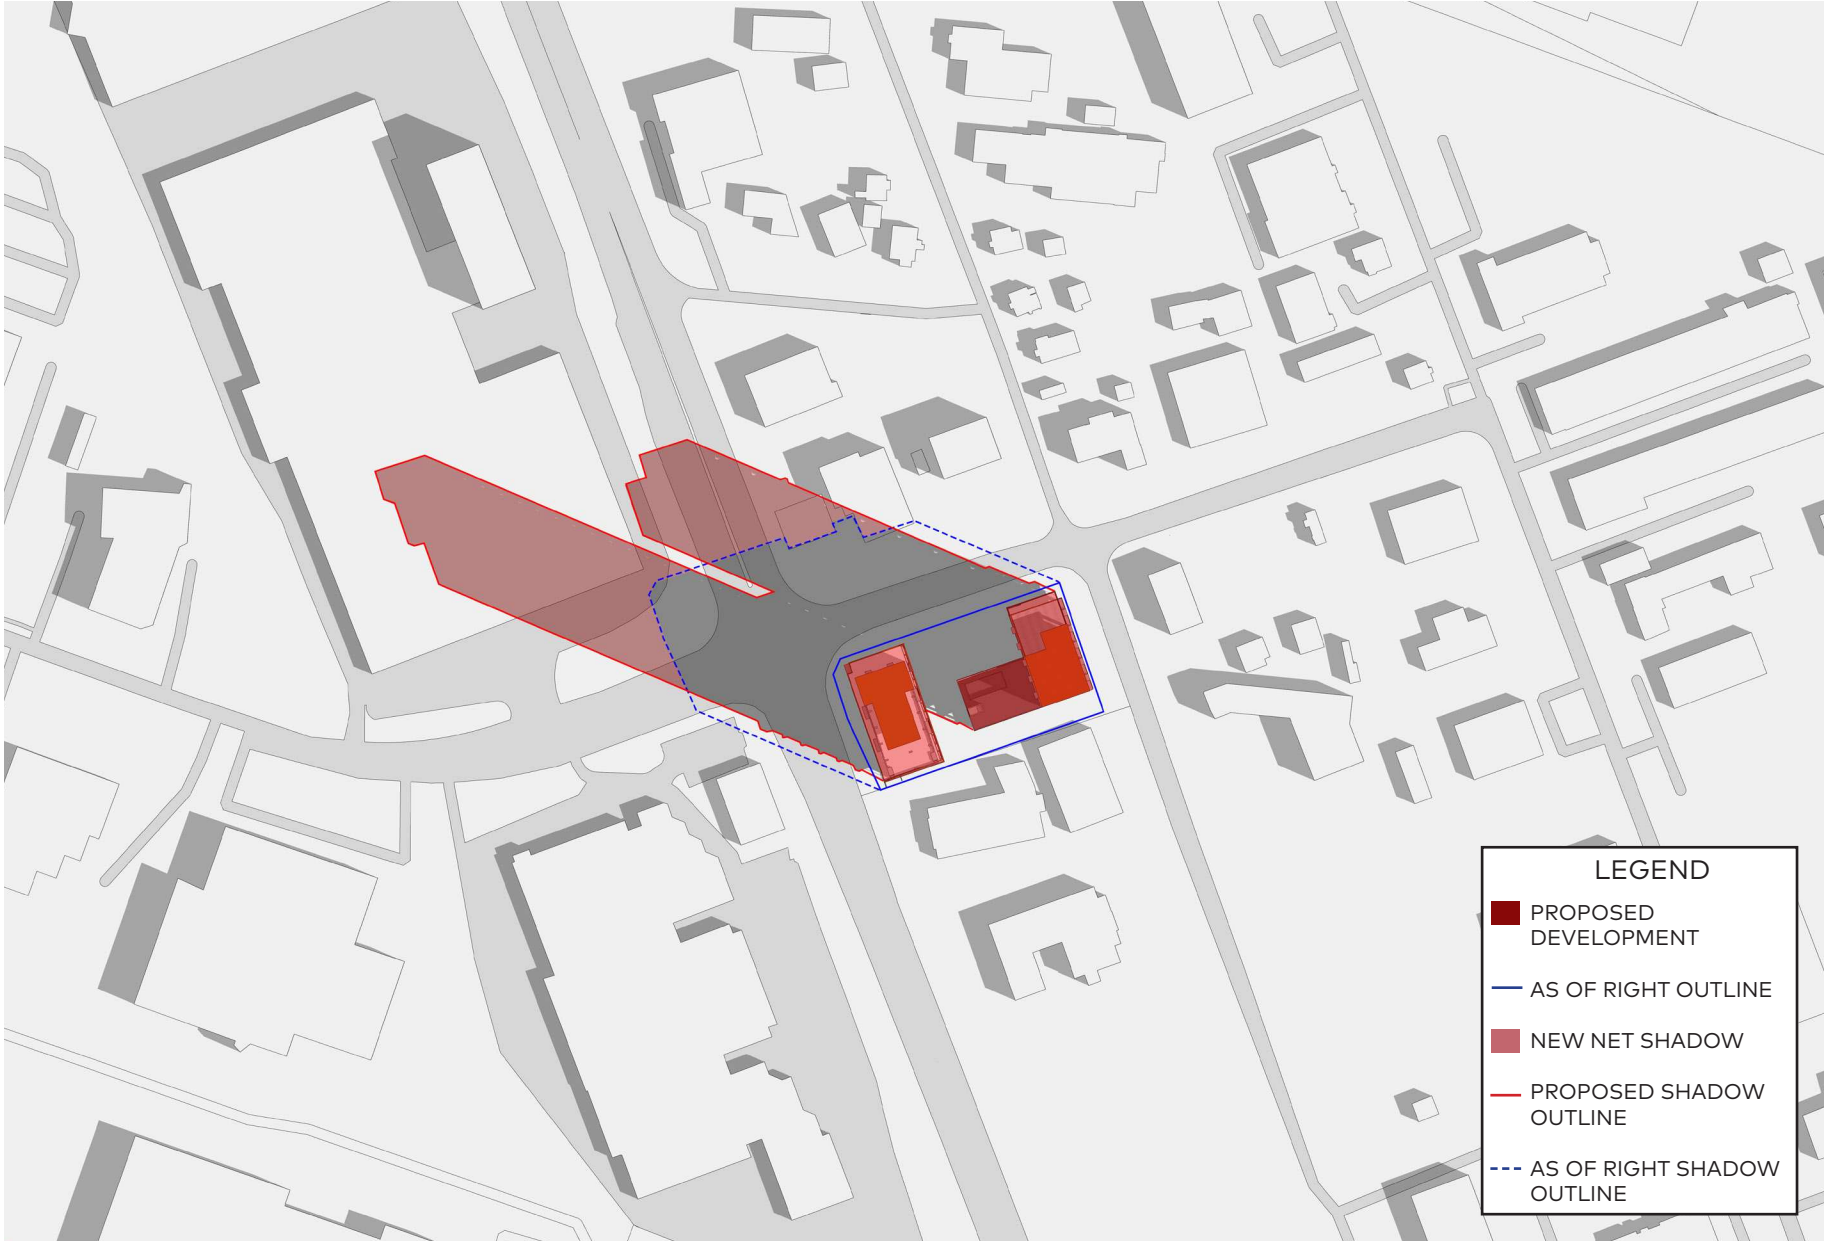

- PROPOSED DEVELOPMENT
- AS OF RIGHT OUTLINE
- NEW NET SHADOW
- - - PROPOSED SHADOW OUTLINE
- - - AS OF RIGHT SHADOW OUTLINE

September 21, 6:49am

September 21, 8am

LEGEND

- PROPOSED DEVELOPMENT
- AS OF RIGHT OUTLINE
- NEW NET SHADOW
- PROPOSED SHADOW OUTLINE
- AS OF RIGHT SHADOW OUTLINE

September 21, 10am

LEGEND

- PROPOSED DEVELOPMENT
- AS OF RIGHT OUTLINE
- NEW NET SHADOW
- PROPOSED SHADOW OUTLINE
- AS OF RIGHT SHADOW OUTLINE

September 21, 11am

LEGEND

- PROPOSED DEVELOPMENT
- AS OF RIGHT OUTLINE
- NEW NET SHADOW
- PROPOSED SHADOW OUTLINE
- - - AS OF RIGHT SHADOW OUTLINE

September 21, 12pm

LEGEND

- PROPOSED DEVELOPMENT
- AS OF RIGHT OUTLINE
- NEW NET SHADOW
- PROPOSED SHADOW OUTLINE
- - - AS OF RIGHT SHADOW OUTLINE

September 21, 1pm

LEGEND

- PROPOSED DEVELOPMENT
- AS OF RIGHT OUTLINE
- NEW NET SHADOW
- PROPOSED SHADOW OUTLINE
- - - AS OF RIGHT SHADOW OUTLINE