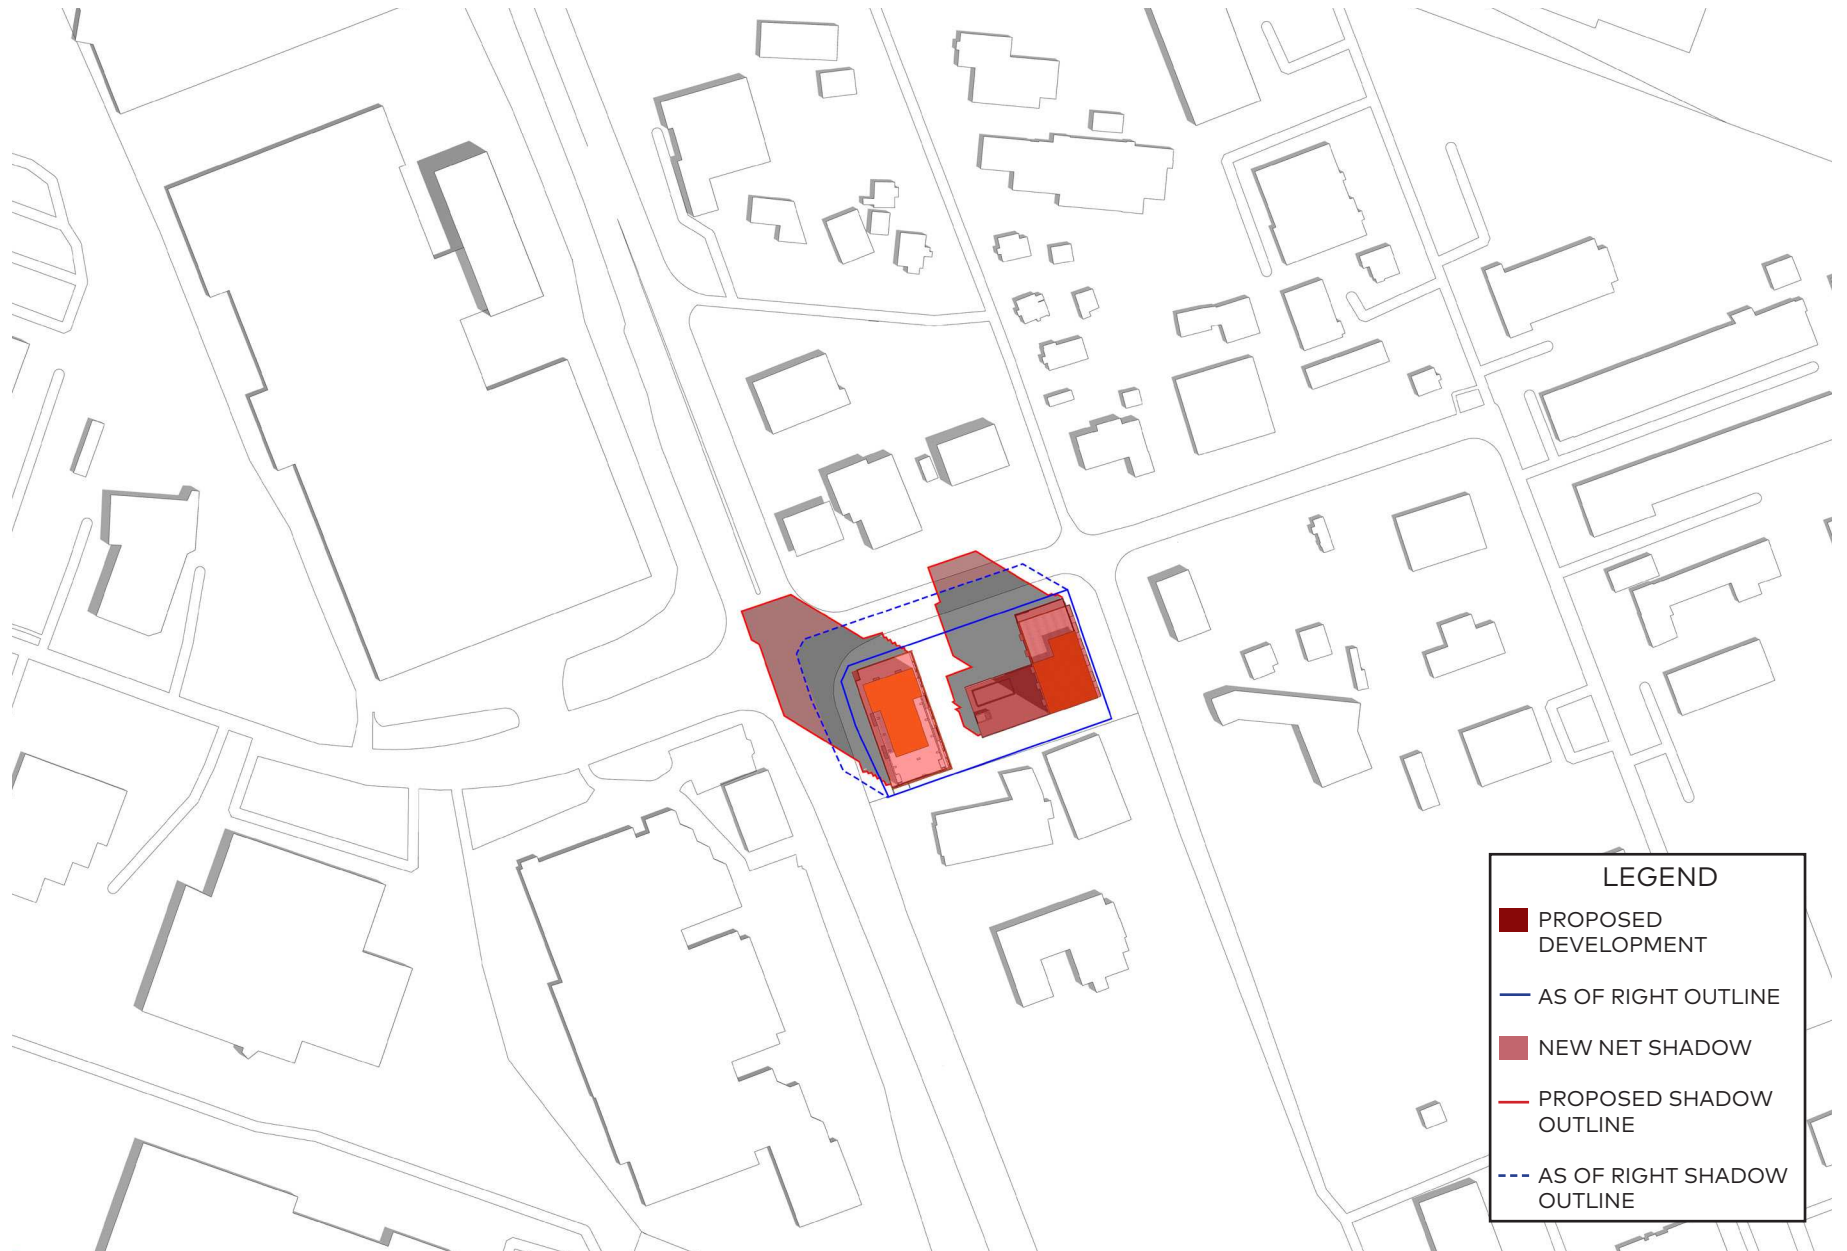

June 21, 5:15am

June 21, 6am

June 21, 7am

June 21, 8am

June 21, 9am

LEGEND

- PROPOSED DEVELOPMENT
- AS OF RIGHT OUTLINE
- NEW NET SHADOW
- PROPOSED SHADOW OUTLINE
- AS OF RIGHT SHADOW OUTLINE

June 21, 10am

LEGEND

- PROPOSED DEVELOPMENT
- AS OF RIGHT OUTLINE
- NEW NET SHADOW
- PROPOSED SHADOW OUTLINE
- - - AS OF RIGHT SHADOW OUTLINE

June 21, 11am

June 21, 12pm

LEGEND

- PROPOSED DEVELOPMENT
- AS OF RIGHT OUTLINE
- NEW NET SHADOW
- PROPOSED SHADOW OUTLINE
- - - AS OF RIGHT SHADOW OUTLINE

June 21, 1pm

LEGEND

- PROPOSED DEVELOPMENT
- AS OF RIGHT OUTLINE
- NEW NET SHADOW
- PROPOSED SHADOW OUTLINE
- - - AS OF RIGHT SHADOW OUTLINE

June 21, 2pm

LEGEND

- PROPOSED DEVELOPMENT
- AS OF RIGHT OUTLINE
- NEW NET SHADOW
- PROPOSED SHADOW OUTLINE
- - - AS OF RIGHT SHADOW OUTLINE