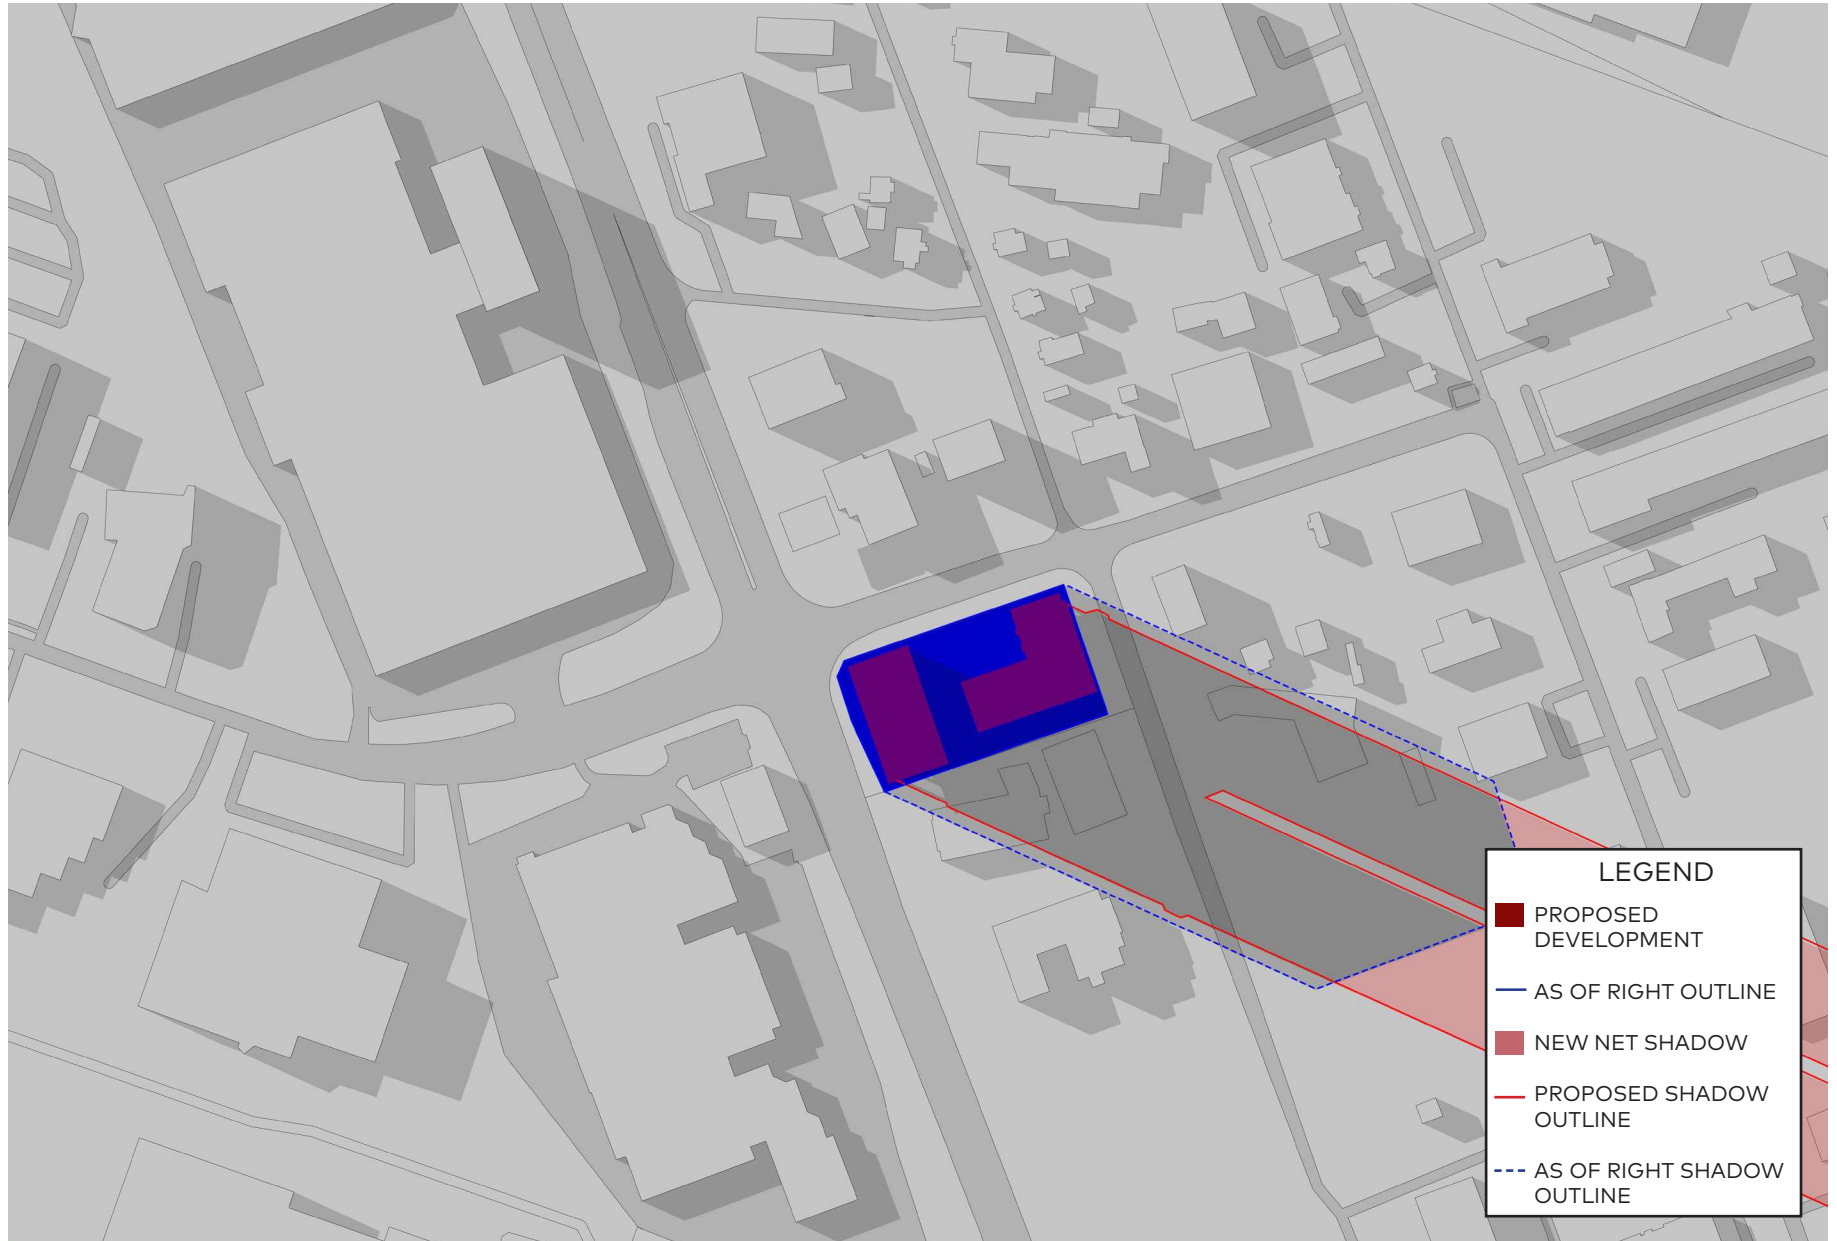

June 21, 3pm

LEGEND

- PROPOSED DEVELOPMENT
- AS OF RIGHT OUTLINE
- NEW NET SHADOW
- PROPOSED SHADOW OUTLINE
- AS OF RIGHT SHADOW OUTLINE

June 21, 4pm

LEGEND

- PROPOSED DEVELOPMENT
- AS OF RIGHT OUTLINE
- NEW NET SHADOW
- - - PROPOSED SHADOW OUTLINE
- - - AS OF RIGHT SHADOW OUTLINE

June 21, 5pm

LEGEND

- PROPOSED DEVELOPMENT
- AS OF RIGHT OUTLINE
- NEW NET SHADOW
- PROPOSED SHADOW OUTLINE
- - - AS OF RIGHT SHADOW OUTLINE

June 21, 6pm

June 21, 7pm

June 21, 8pm

June 21, 8:55pm

LEGEND

- PROPOSED DEVELOPMENT
- AS OF RIGHT OUTLINE
- NEW NET SHADOW
- - - PROPOSED SHADOW OUTLINE
- - - AS OF RIGHT SHADOW OUTLINE

September 21, 6:49am

September 21, 8am

LEGEND

- PROPOSED DEVELOPMENT
- AS OF RIGHT OUTLINE
- NEW NET SHADOW
- PROPOSED SHADOW OUTLINE
- AS OF RIGHT SHADOW OUTLINE

September 21, 10am

LEGEND

- PROPOSED DEVELOPMENT
- AS OF RIGHT OUTLINE
- NEW NET SHADOW
- PROPOSED SHADOW OUTLINE
- AS OF RIGHT SHADOW OUTLINE

September 21, 11am

LEGEND

- PROPOSED DEVELOPMENT
- AS OF RIGHT OUTLINE
- NEW NET SHADOW
- PROPOSED SHADOW OUTLINE
- - - AS OF RIGHT SHADOW OUTLINE