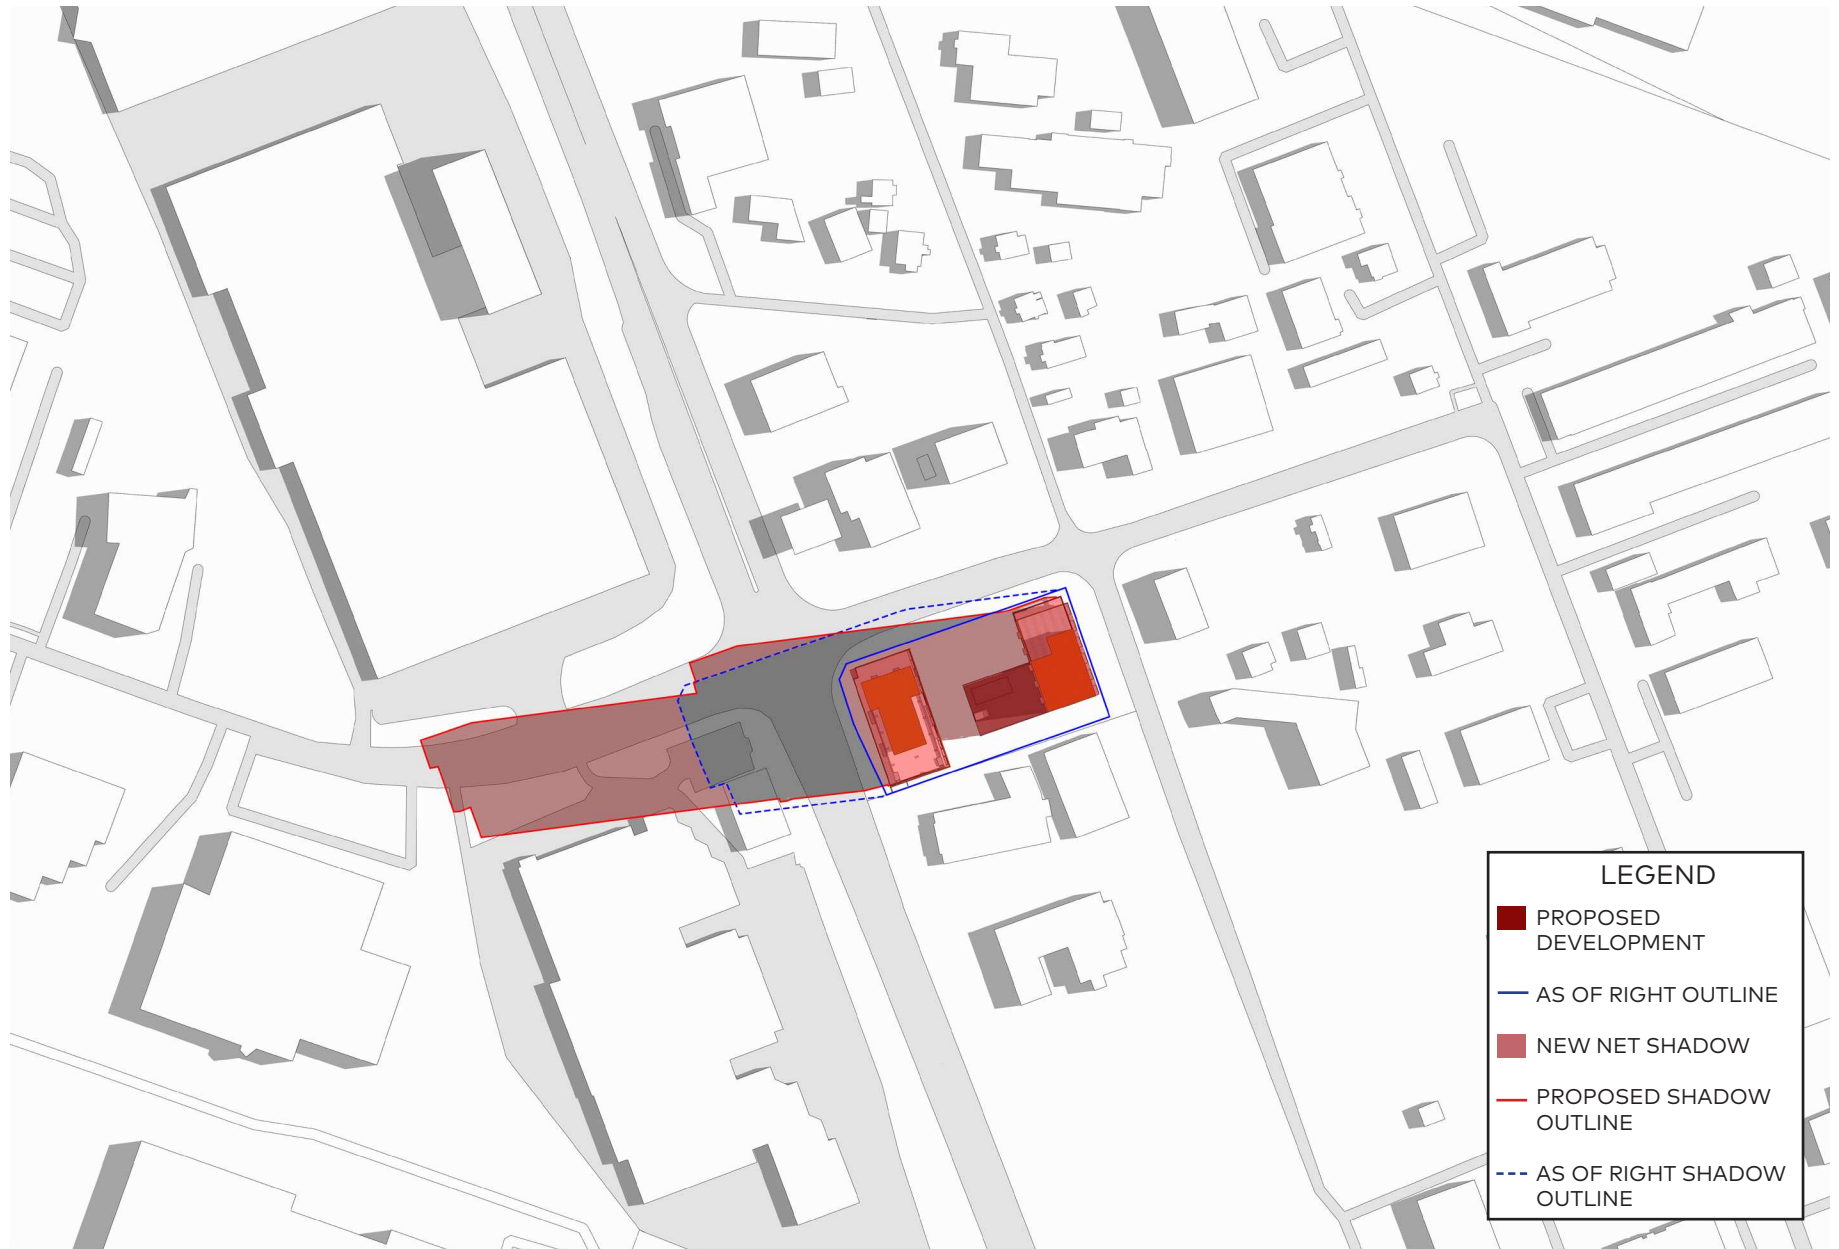

June 21, 5:15am

June 21, 6am

June 21, 7am

June 21, 8am

June 21, 9am

LEGEND

- PROPOSED DEVELOPMENT
- AS OF RIGHT OUTLINE
- NEW NET SHADOW
- PROPOSED SHADOW OUTLINE
- AS OF RIGHT SHADOW OUTLINE

June 21, 10am

LEGEND

- PROPOSED DEVELOPMENT
- AS OF RIGHT OUTLINE
- NEW NET SHADOW
- PROPOSED SHADOW OUTLINE
- - - AS OF RIGHT SHADOW OUTLINE

June 21, 11am

June 21, 12pm

LEGEND

- PROPOSED DEVELOPMENT
- AS OF RIGHT OUTLINE
- NEW NET SHADOW
- PROPOSED SHADOW OUTLINE
- - - AS OF RIGHT SHADOW OUTLINE

June 21, 1pm

LEGEND

- PROPOSED DEVELOPMENT
- AS OF RIGHT OUTLINE
- NEW NET SHADOW
- PROPOSED SHADOW OUTLINE
- - - AS OF RIGHT SHADOW OUTLINE

June 21, 2pm

LEGEND

- PROPOSED DEVELOPMENT
- AS OF RIGHT OUTLINE
- NEW NET SHADOW
- PROPOSED SHADOW OUTLINE
- - - AS OF RIGHT SHADOW OUTLINE