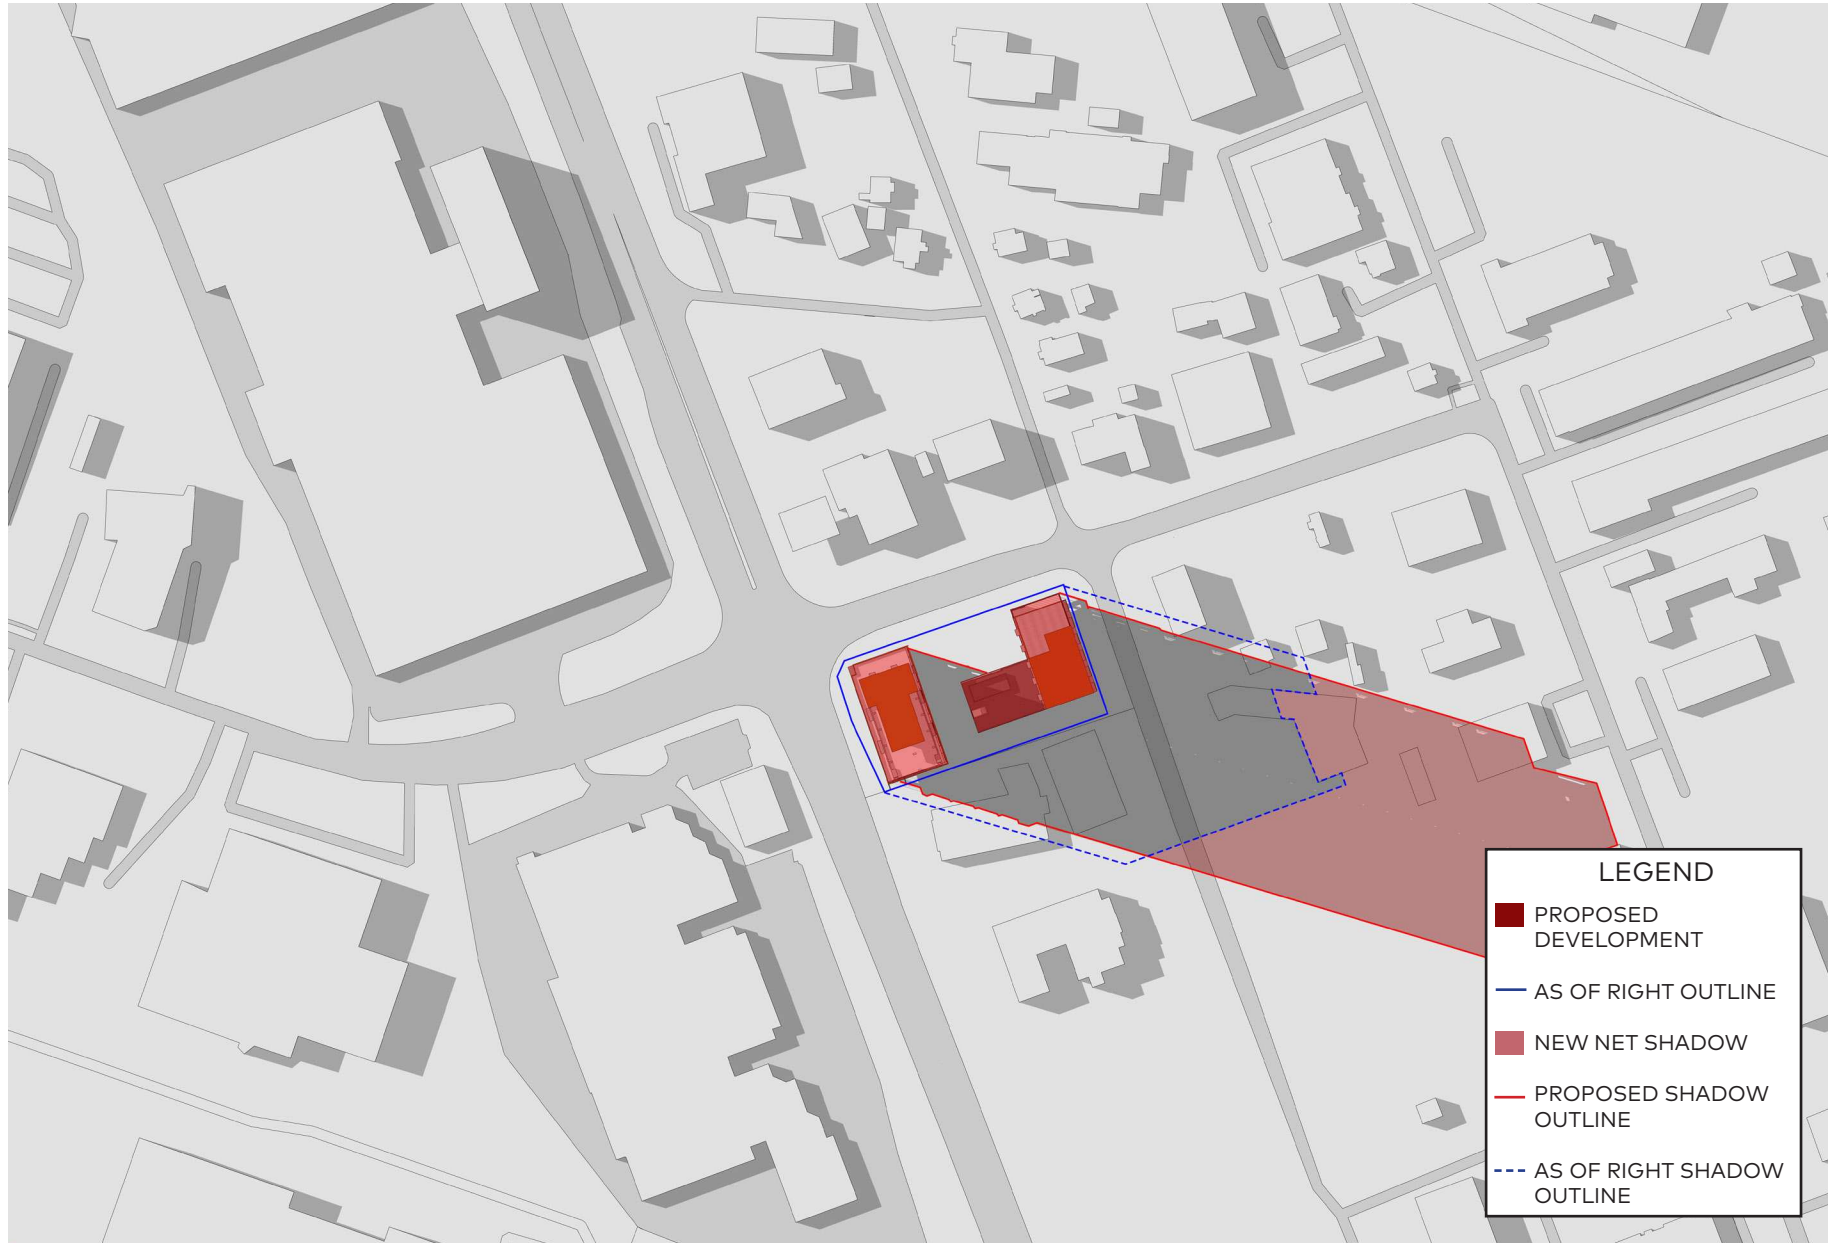

June 21, 3pm

LEGEND

- PROPOSED DEVELOPMENT
- AS OF RIGHT OUTLINE
- NEW NET SHADOW
- PROPOSED SHADOW OUTLINE
- AS OF RIGHT SHADOW OUTLINE

June 21, 4pm

LEGEND

- PROPOSED DEVELOPMENT
- AS OF RIGHT OUTLINE
- NEW NET SHADOW
- - - PROPOSED SHADOW OUTLINE
- - - AS OF RIGHT SHADOW OUTLINE

June 21, 5pm

LEGEND

- PROPOSED DEVELOPMENT
- AS OF RIGHT OUTLINE
- NEW NET SHADOW
- PROPOSED SHADOW OUTLINE
- - - AS OF RIGHT SHADOW OUTLINE

June 21, 6pm

June 21, 7pm

June 21, 8pm

June 21, 8:55pm

LEGEND

- PROPOSED DEVELOPMENT
- AS OF RIGHT OUTLINE
- NEW NET SHADOW
- - - PROPOSED SHADOW OUTLINE
- - - AS OF RIGHT SHADOW OUTLINE

September 21, 6:49am

September 21, 8am

LEGEND

- PROPOSED DEVELOPMENT
- AS OF RIGHT OUTLINE
- NEW NET SHADOW
- PROPOSED SHADOW OUTLINE
- AS OF RIGHT SHADOW OUTLINE

September 21, 10am

LEGEND

- PROPOSED DEVELOPMENT
- AS OF RIGHT OUTLINE
- NEW NET SHADOW
- PROPOSED SHADOW OUTLINE
- AS OF RIGHT SHADOW OUTLINE

September 21, 11am

LEGEND

- PROPOSED DEVELOPMENT
- AS OF RIGHT OUTLINE
- NEW NET SHADOW
- PROPOSED SHADOW OUTLINE
- - - AS OF RIGHT SHADOW OUTLINE