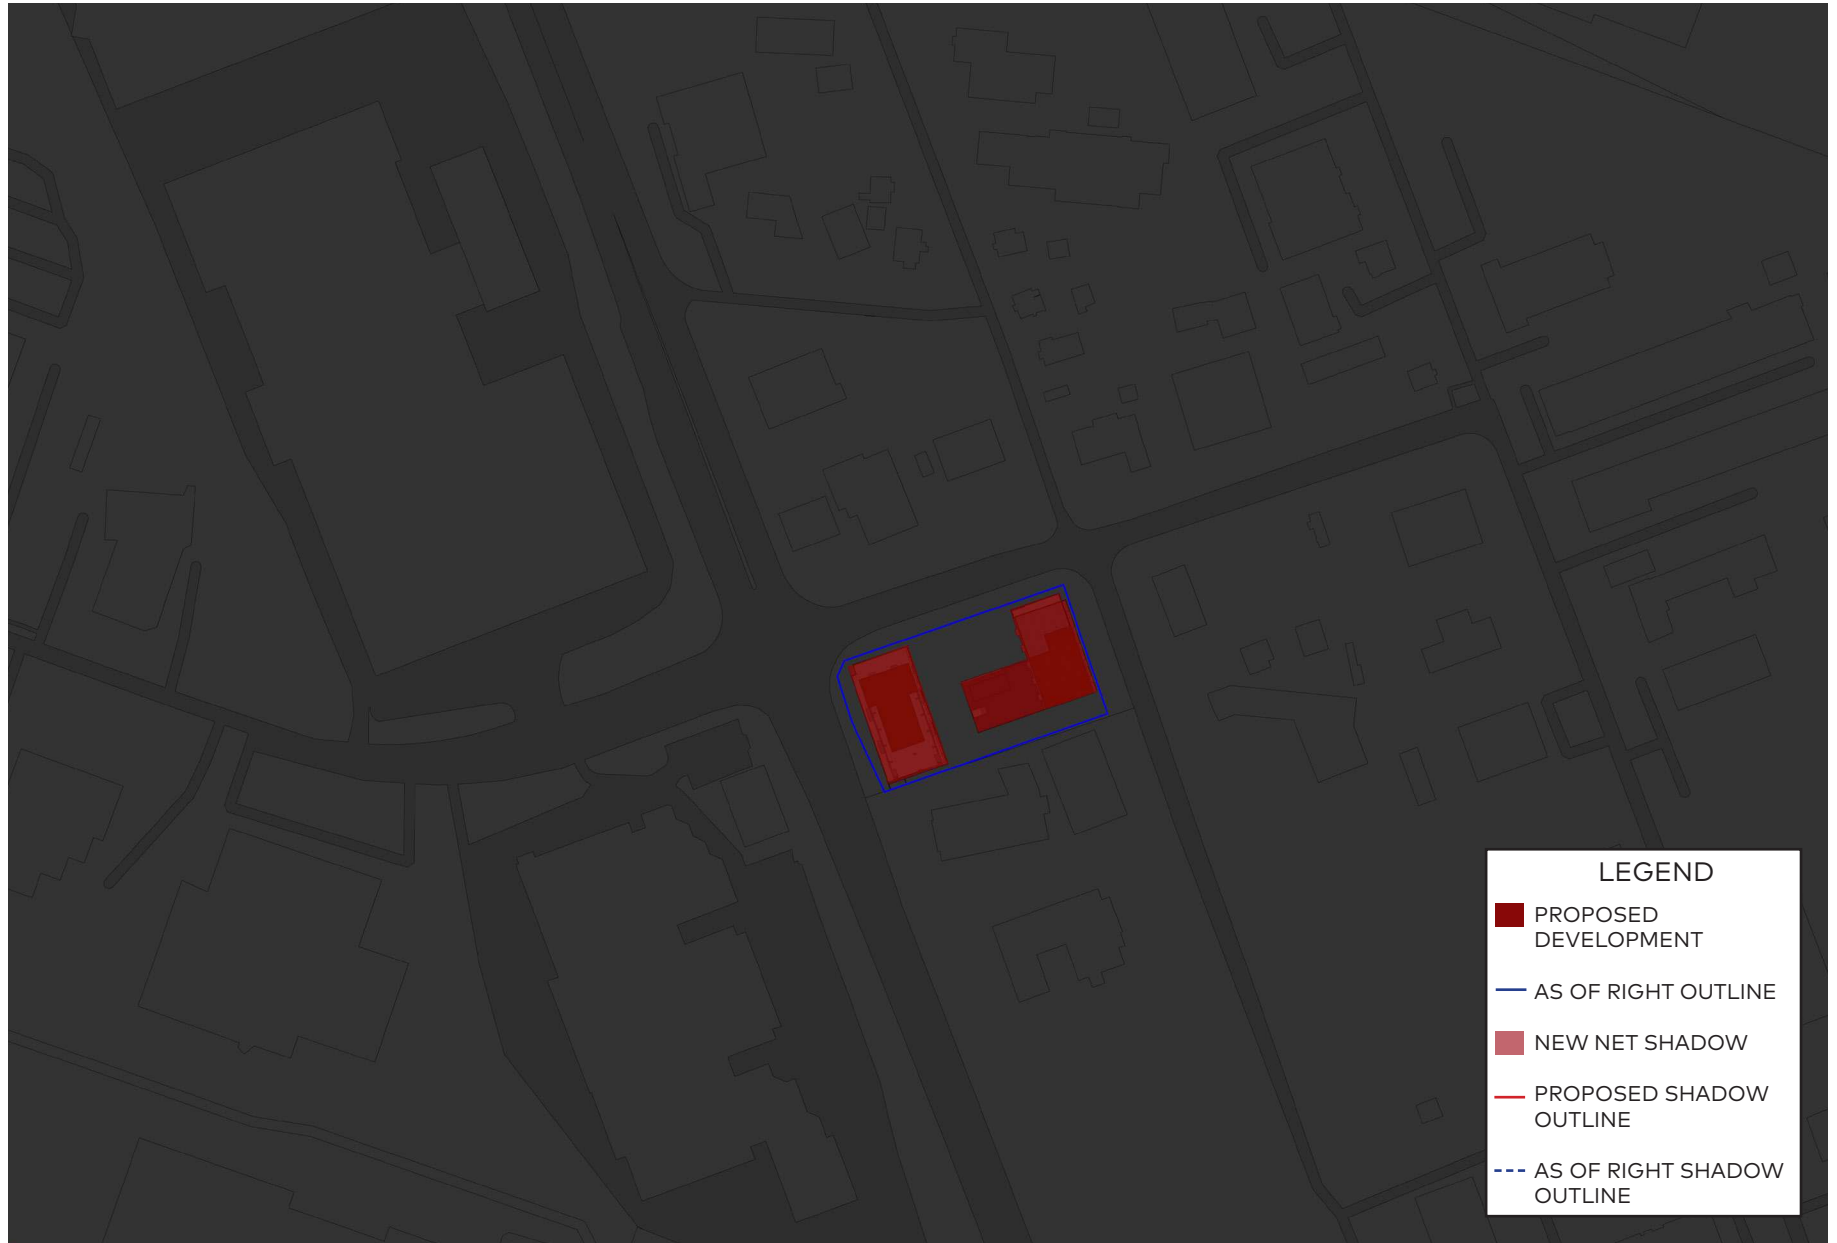

June 21, 5pm

LEGEND

- PROPOSED DEVELOPMENT
- AS OF RIGHT OUTLINE
- NEW NET SHADOW
- PROPOSED SHADOW OUTLINE
- - - AS OF RIGHT SHADOW OUTLINE

June 21, 6pm

June 21, 7pm

June 21, 8pm

June 21, 8:55pm

LEGEND

- PROPOSED DEVELOPMENT
- AS OF RIGHT OUTLINE
- NEW NET SHADOW
- - - PROPOSED SHADOW OUTLINE
- - - AS OF RIGHT SHADOW OUTLINE

September 21, 6:49am

September 21, 8am

LEGEND

- PROPOSED DEVELOPMENT
- AS OF RIGHT OUTLINE
- NEW NET SHADOW
- PROPOSED SHADOW OUTLINE
- AS OF RIGHT SHADOW OUTLINE

September 21, 10am

LEGEND

- PROPOSED DEVELOPMENT
- AS OF RIGHT OUTLINE
- NEW NET SHADOW
- PROPOSED SHADOW OUTLINE
- AS OF RIGHT SHADOW OUTLINE

September 21, 11am

LEGEND

- PROPOSED DEVELOPMENT
- AS OF RIGHT OUTLINE
- NEW NET SHADOW
- PROPOSED SHADOW OUTLINE
- - - AS OF RIGHT SHADOW OUTLINE