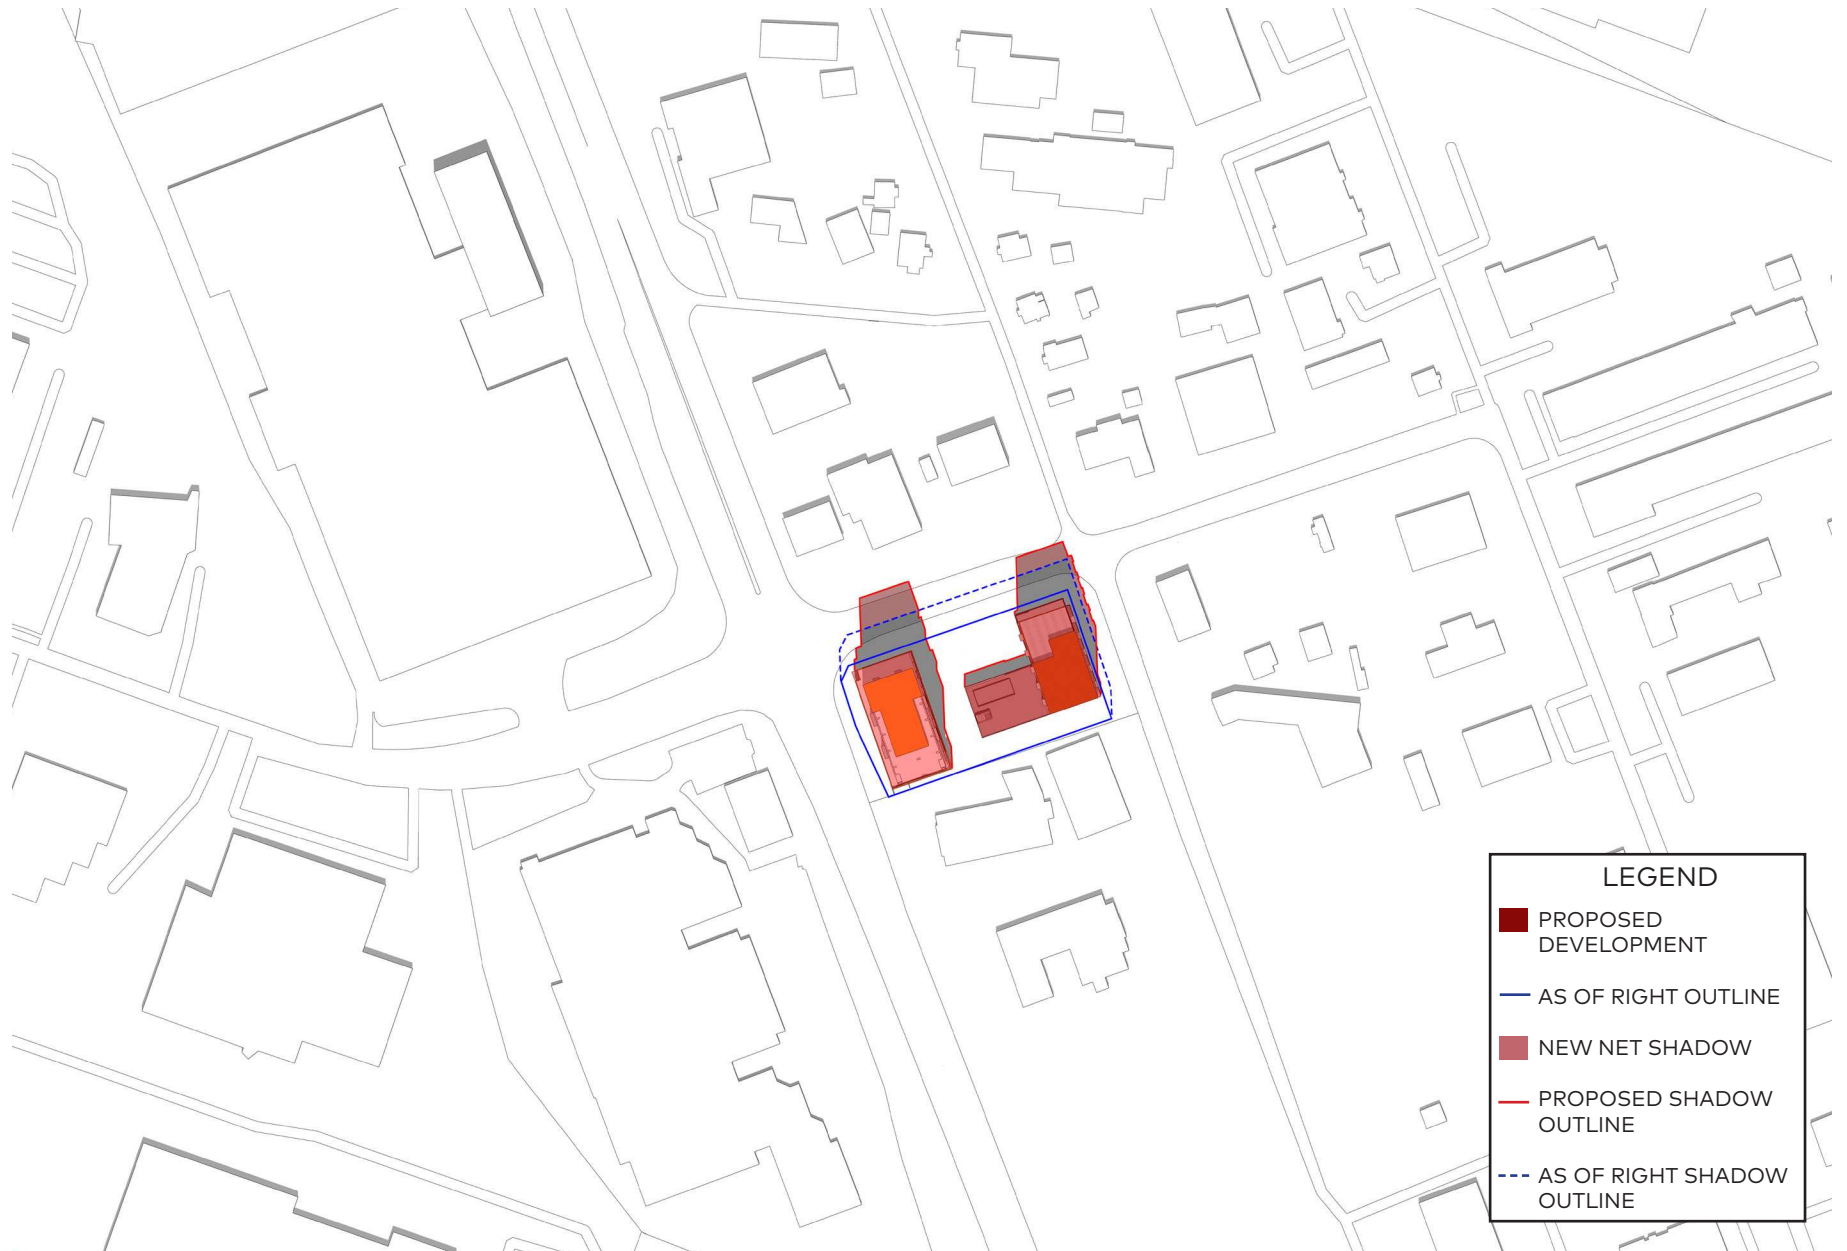

LEGEND

- PROPOSED DEVELOPMENT
- AS OF RIGHT OUTLINE
- NEW NET SHADOW
- PROPOSED SHADOW OUTLINE
- - - AS OF RIGHT SHADOW OUTLINE

June 21, 11am

June 21, 12pm

LEGEND

- PROPOSED DEVELOPMENT
- AS OF RIGHT OUTLINE
- NEW NET SHADOW
- PROPOSED SHADOW OUTLINE
- - - AS OF RIGHT SHADOW OUTLINE

June 21, 1pm

LEGEND

- PROPOSED DEVELOPMENT
- AS OF RIGHT OUTLINE
- NEW NET SHADOW
- PROPOSED SHADOW OUTLINE
- - - AS OF RIGHT SHADOW OUTLINE

June 21, 2pm

LEGEND

- PROPOSED DEVELOPMENT
- AS OF RIGHT OUTLINE
- NEW NET SHADOW
- PROPOSED SHADOW OUTLINE
- - - AS OF RIGHT SHADOW OUTLINE

June 21, 3pm

LEGEND

- PROPOSED DEVELOPMENT
- AS OF RIGHT OUTLINE
- NEW NET SHADOW
- PROPOSED SHADOW OUTLINE
- AS OF RIGHT SHADOW OUTLINE

June 21, 4pm

LEGEND

- PROPOSED DEVELOPMENT
- AS OF RIGHT OUTLINE
- NEW NET SHADOW
- - - PROPOSED SHADOW OUTLINE
- - - AS OF RIGHT SHADOW OUTLINE