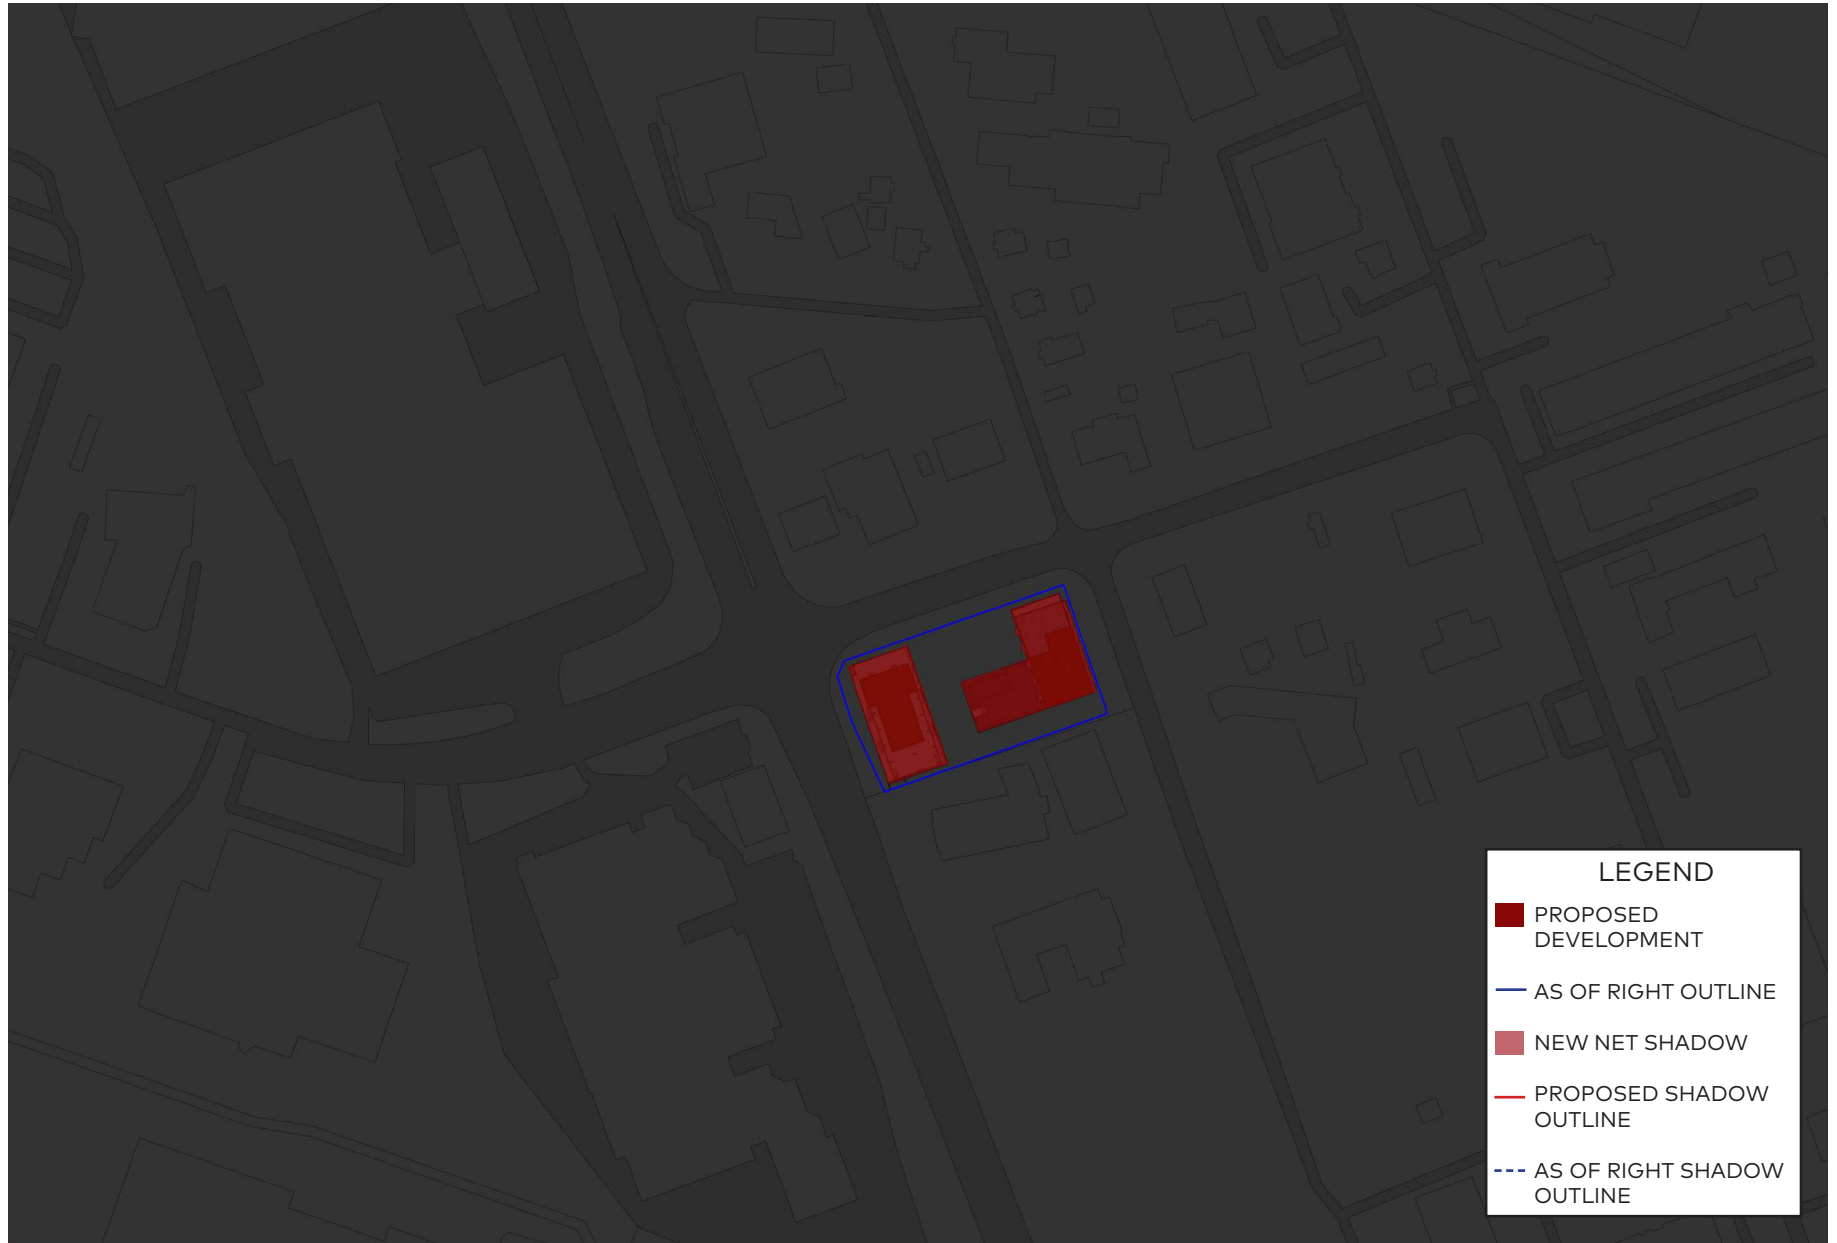

September 21, 2pm

LEGEND

- PROPOSED DEVELOPMENT
- AS OF RIGHT OUTLINE
- NEW NET SHADOW
- PROPOSED SHADOW OUTLINE
- AS OF RIGHT SHADOW OUTLINE

September 21, 3pm

LEGEND

- PROPOSED DEVELOPMENT
- AS OF RIGHT OUTLINE
- NEW NET SHADOW
- PROPOSED SHADOW OUTLINE
- AS OF RIGHT SHADOW OUTLINE

September 21, 4pm

LEGEND

- PROPOSED DEVELOPMENT
- AS OF RIGHT OUTLINE
- NEW NET SHADOW
- PROPOSED SHADOW OUTLINE
- AS OF RIGHT SHADOW OUTLINE

September 21, 5pm

LEGEND

- PROPOSED DEVELOPMENT
- AS OF RIGHT OUTLINE
- NEW NET SHADOW
- PROPOSED SHADOW OUTLINE
- AS OF RIGHT SHADOW OUTLINE

September 21, 7:01pm

December 21, 7:39am

December 21, 8am

December 21, 9am

December 21, 10am

December 21, 11am

December 21, 12pm

December 21, 1pm