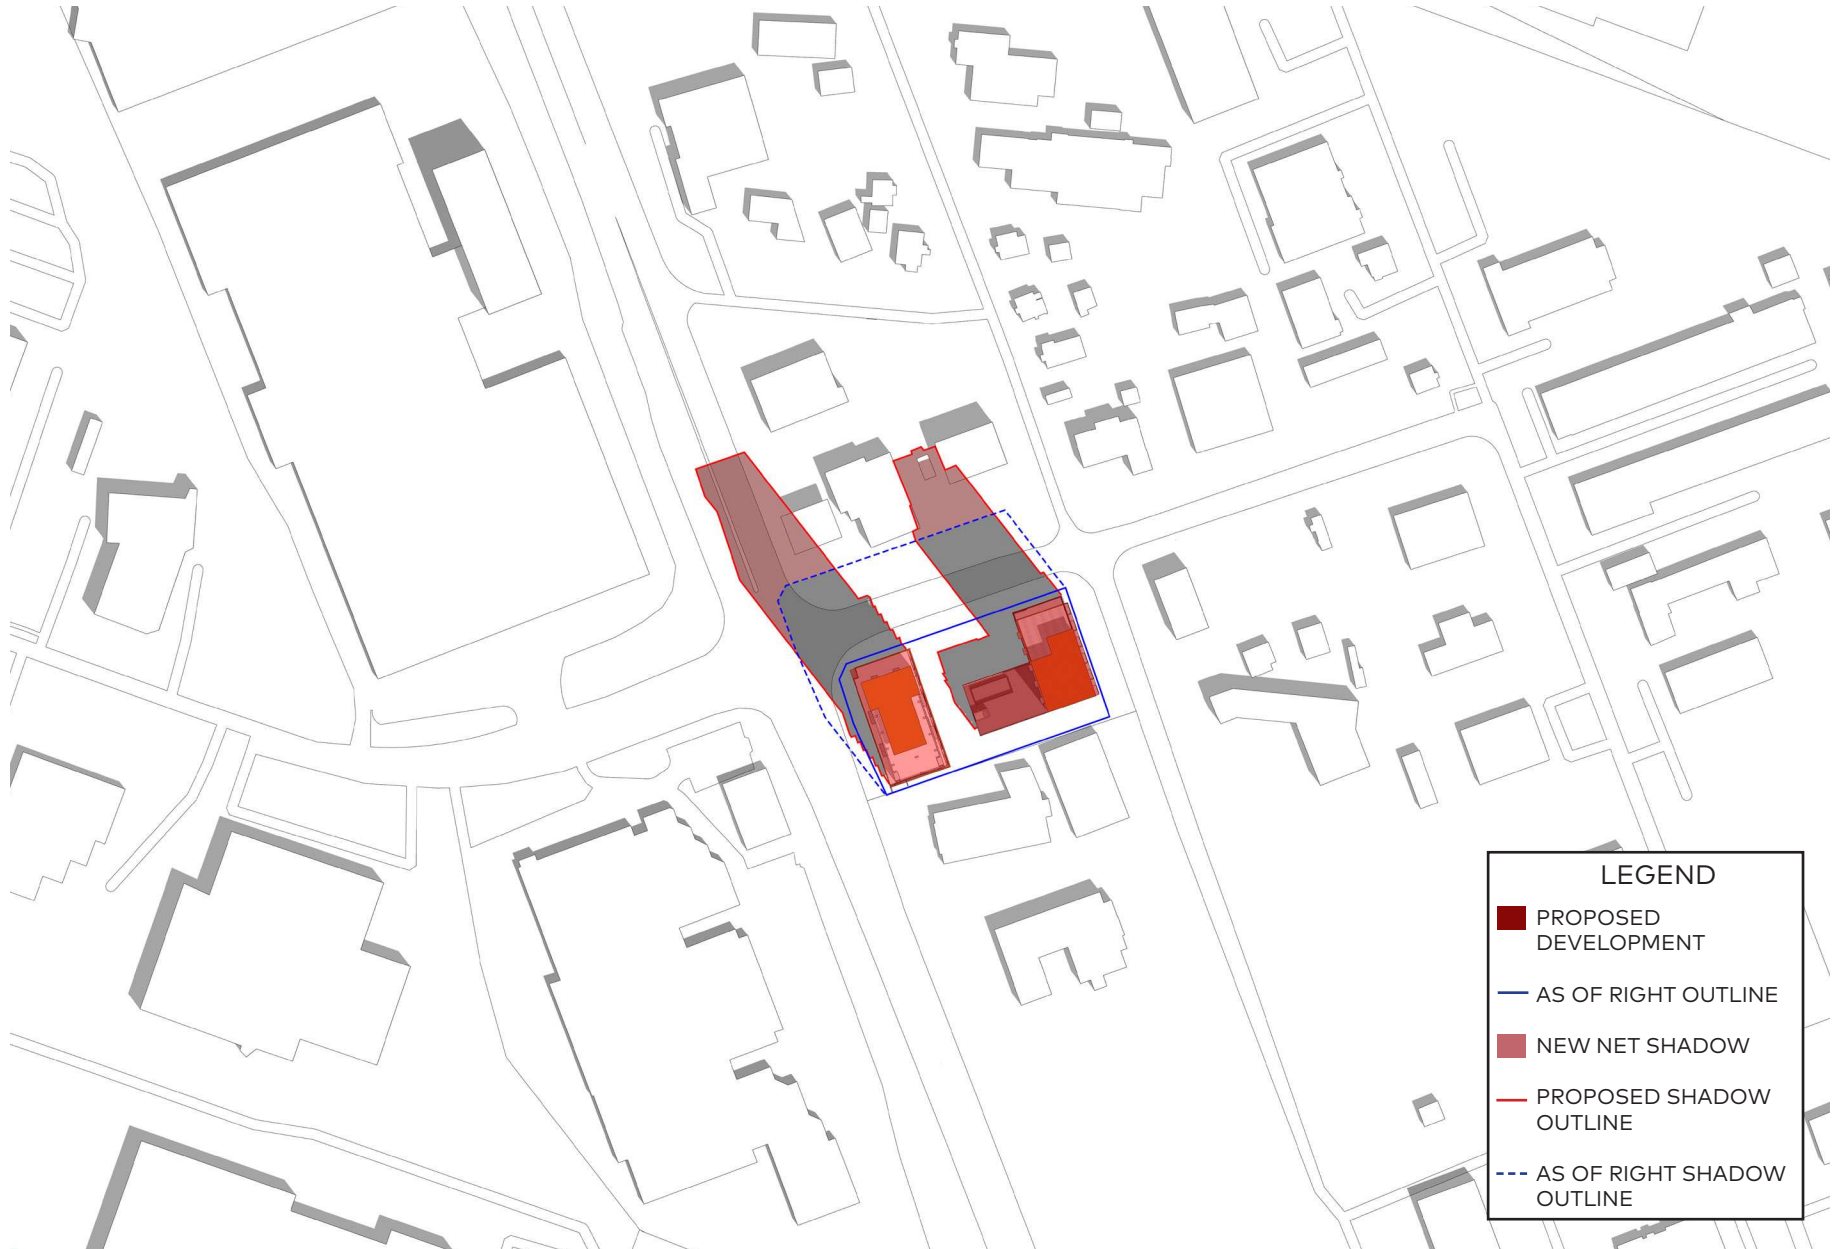

September 21, 11am

LEGEND

- PROPOSED DEVELOPMENT
- AS OF RIGHT OUTLINE
- NEW NET SHADOW
- PROPOSED SHADOW OUTLINE
- - - AS OF RIGHT SHADOW OUTLINE