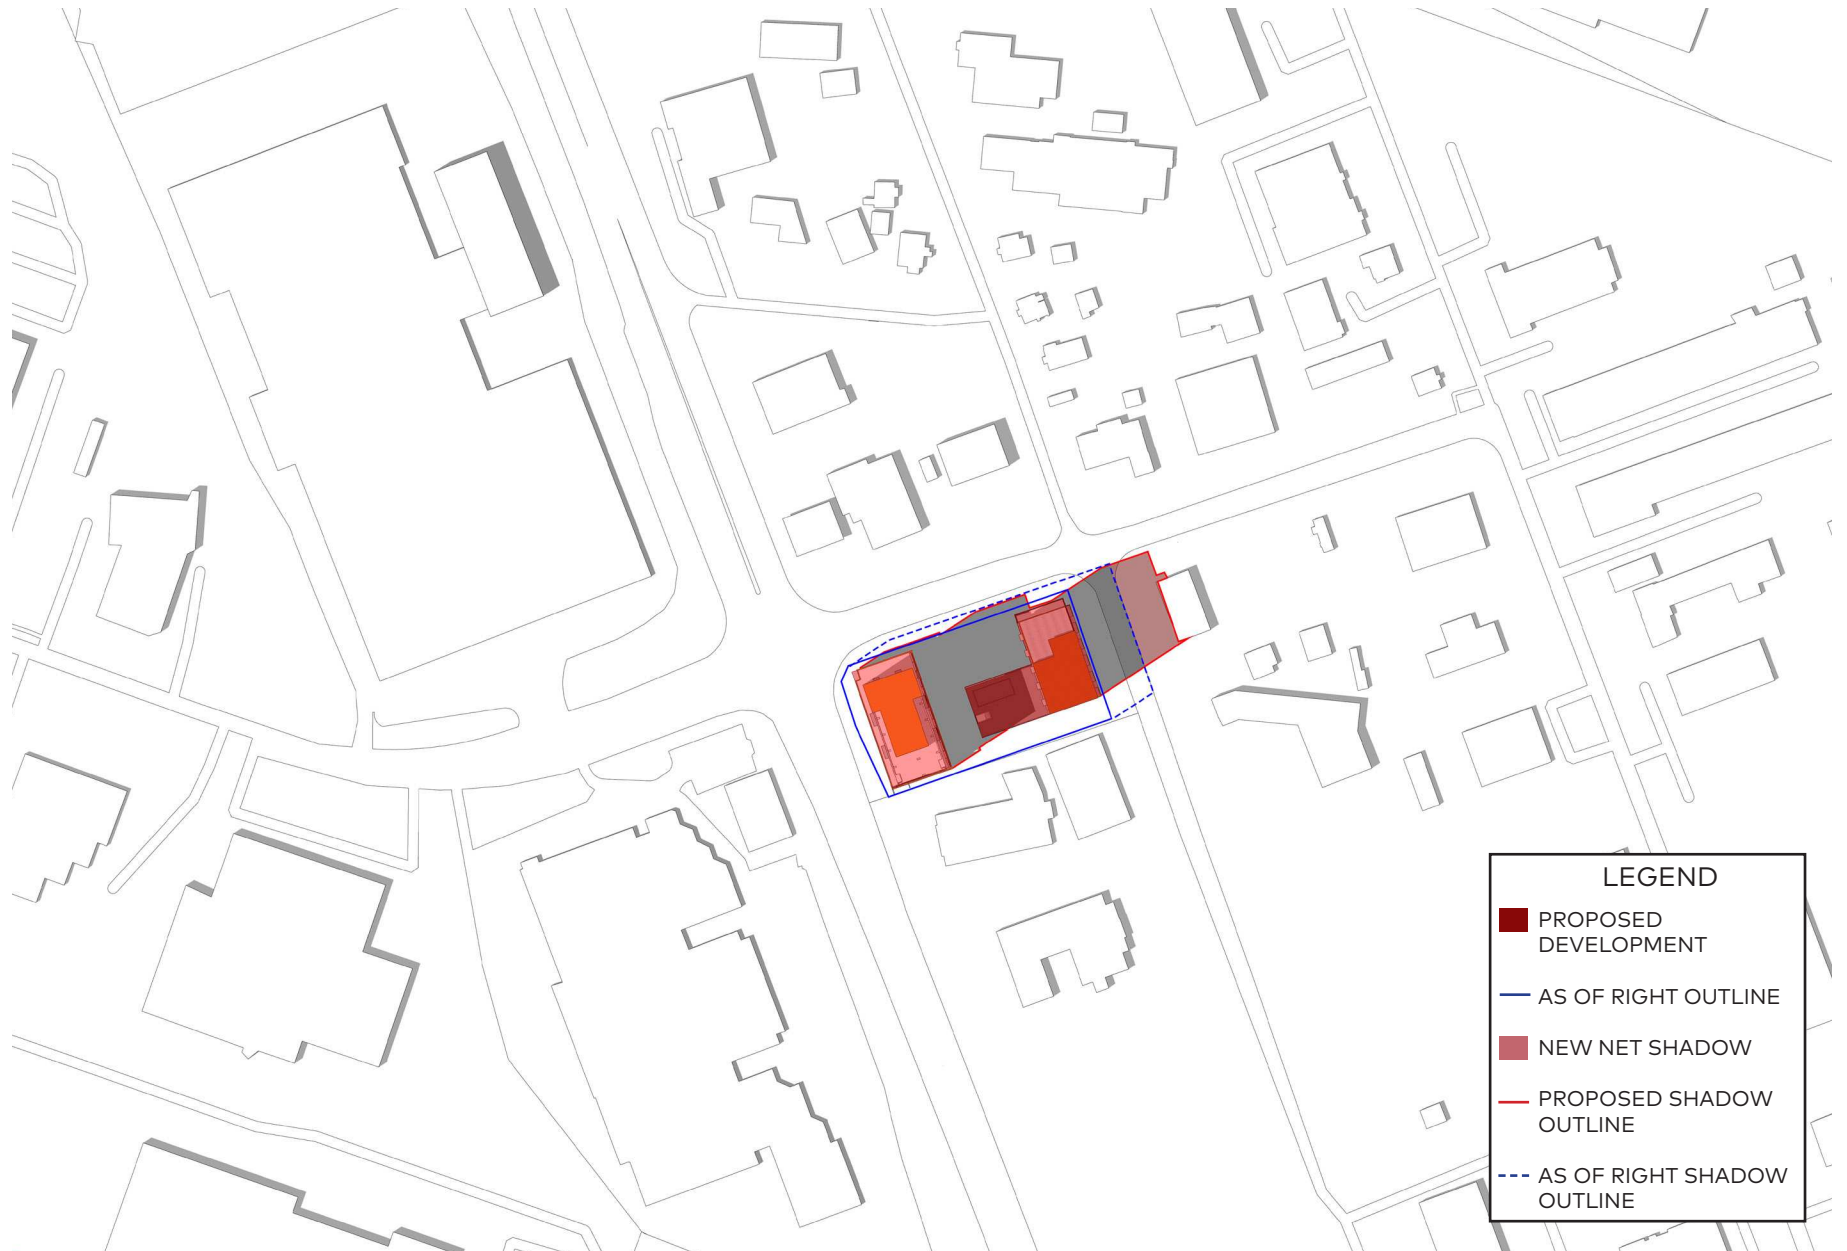

June 21, 1pm

LEGEND

- PROPOSED DEVELOPMENT
- AS OF RIGHT OUTLINE
- NEW NET SHADOW
- PROPOSED SHADOW OUTLINE
- - - AS OF RIGHT SHADOW OUTLINE

June 21, 2pm

LEGEND

- PROPOSED DEVELOPMENT
- AS OF RIGHT OUTLINE
- NEW NET SHADOW
- PROPOSED SHADOW OUTLINE
- - - AS OF RIGHT SHADOW OUTLINE

June 21, 3pm

LEGEND

- PROPOSED DEVELOPMENT
- AS OF RIGHT OUTLINE
- NEW NET SHADOW
- PROPOSED SHADOW OUTLINE
- AS OF RIGHT SHADOW OUTLINE

June 21, 4pm

LEGEND

- PROPOSED DEVELOPMENT
- AS OF RIGHT OUTLINE
- NEW NET SHADOW
- - - PROPOSED SHADOW OUTLINE
- - - AS OF RIGHT SHADOW OUTLINE

June 21, 5pm

LEGEND

- PROPOSED DEVELOPMENT
- AS OF RIGHT OUTLINE
- NEW NET SHADOW
- PROPOSED SHADOW OUTLINE
- - - AS OF RIGHT SHADOW OUTLINE

June 21, 6pm

June 21, 7pm

June 21, 8pm

June 21, 8:55pm

LEGEND