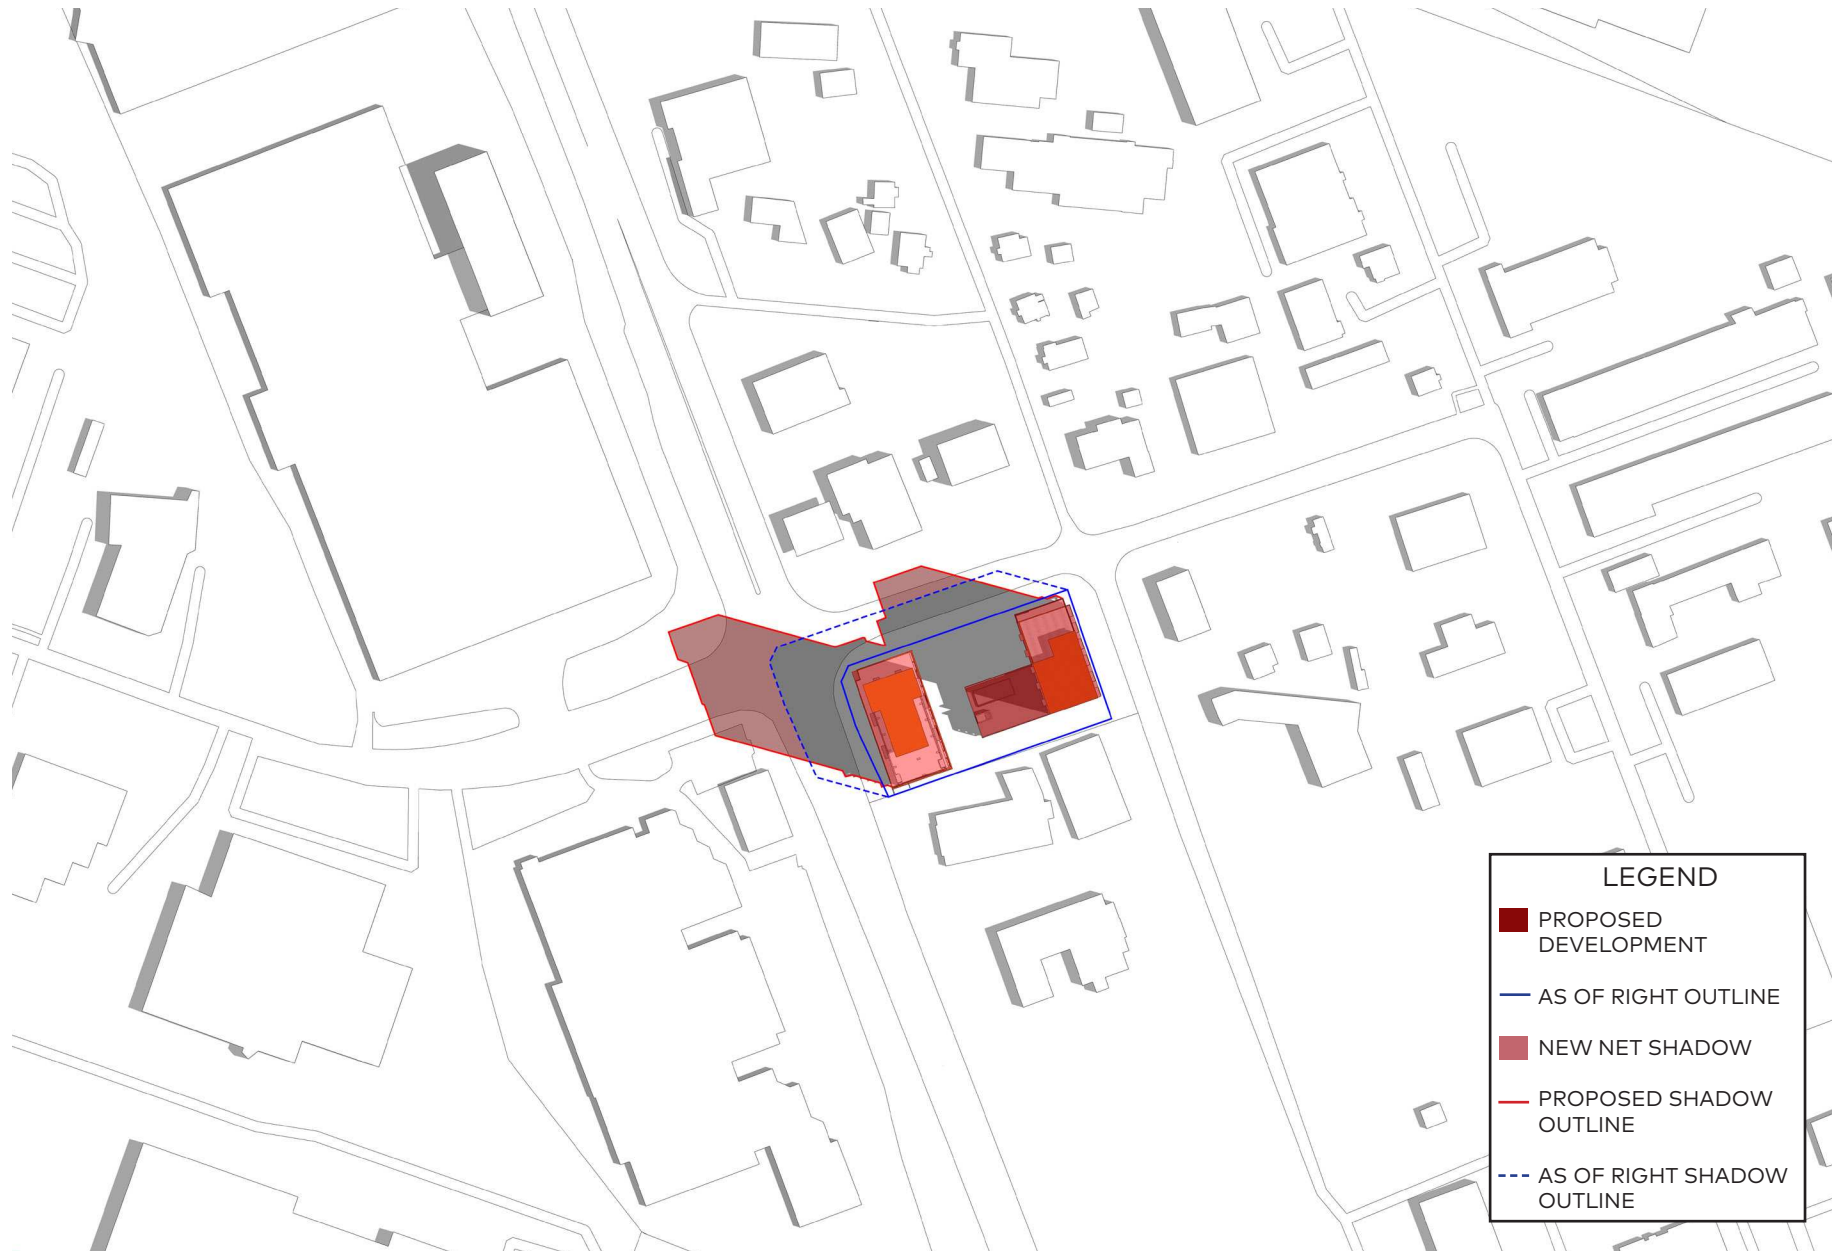

June 21, 5:15am

June 21, 6am

June 21, 7am

June 21, 8am

June 21, 9am

LEGEND

- PROPOSED DEVELOPMENT
- AS OF RIGHT OUTLINE
- NEW NET SHADOW
- PROPOSED SHADOW OUTLINE
- AS OF RIGHT SHADOW OUTLINE

June 21, 10am

LEGEND

- PROPOSED DEVELOPMENT
- AS OF RIGHT OUTLINE
- NEW NET SHADOW
- PROPOSED SHADOW OUTLINE
- - - AS OF RIGHT SHADOW OUTLINE

June 21, 11am

June 21, 12pm

LEGEND

- PROPOSED DEVELOPMENT
- AS OF RIGHT OUTLINE
- NEW NET SHADOW
- PROPOSED SHADOW OUTLINE
- - - AS OF RIGHT SHADOW OUTLINE

June 21, 1pm

LEGEND

- PROPOSED DEVELOPMENT
- AS OF RIGHT OUTLINE
- NEW NET SHADOW
- PROPOSED SHADOW OUTLINE
- - - AS OF RIGHT SHADOW OUTLINE

June 21, 2pm

LEGEND

- PROPOSED DEVELOPMENT
- AS OF RIGHT OUTLINE
- NEW NET SHADOW
- PROPOSED SHADOW OUTLINE
- - - AS OF RIGHT SHADOW OUTLINE