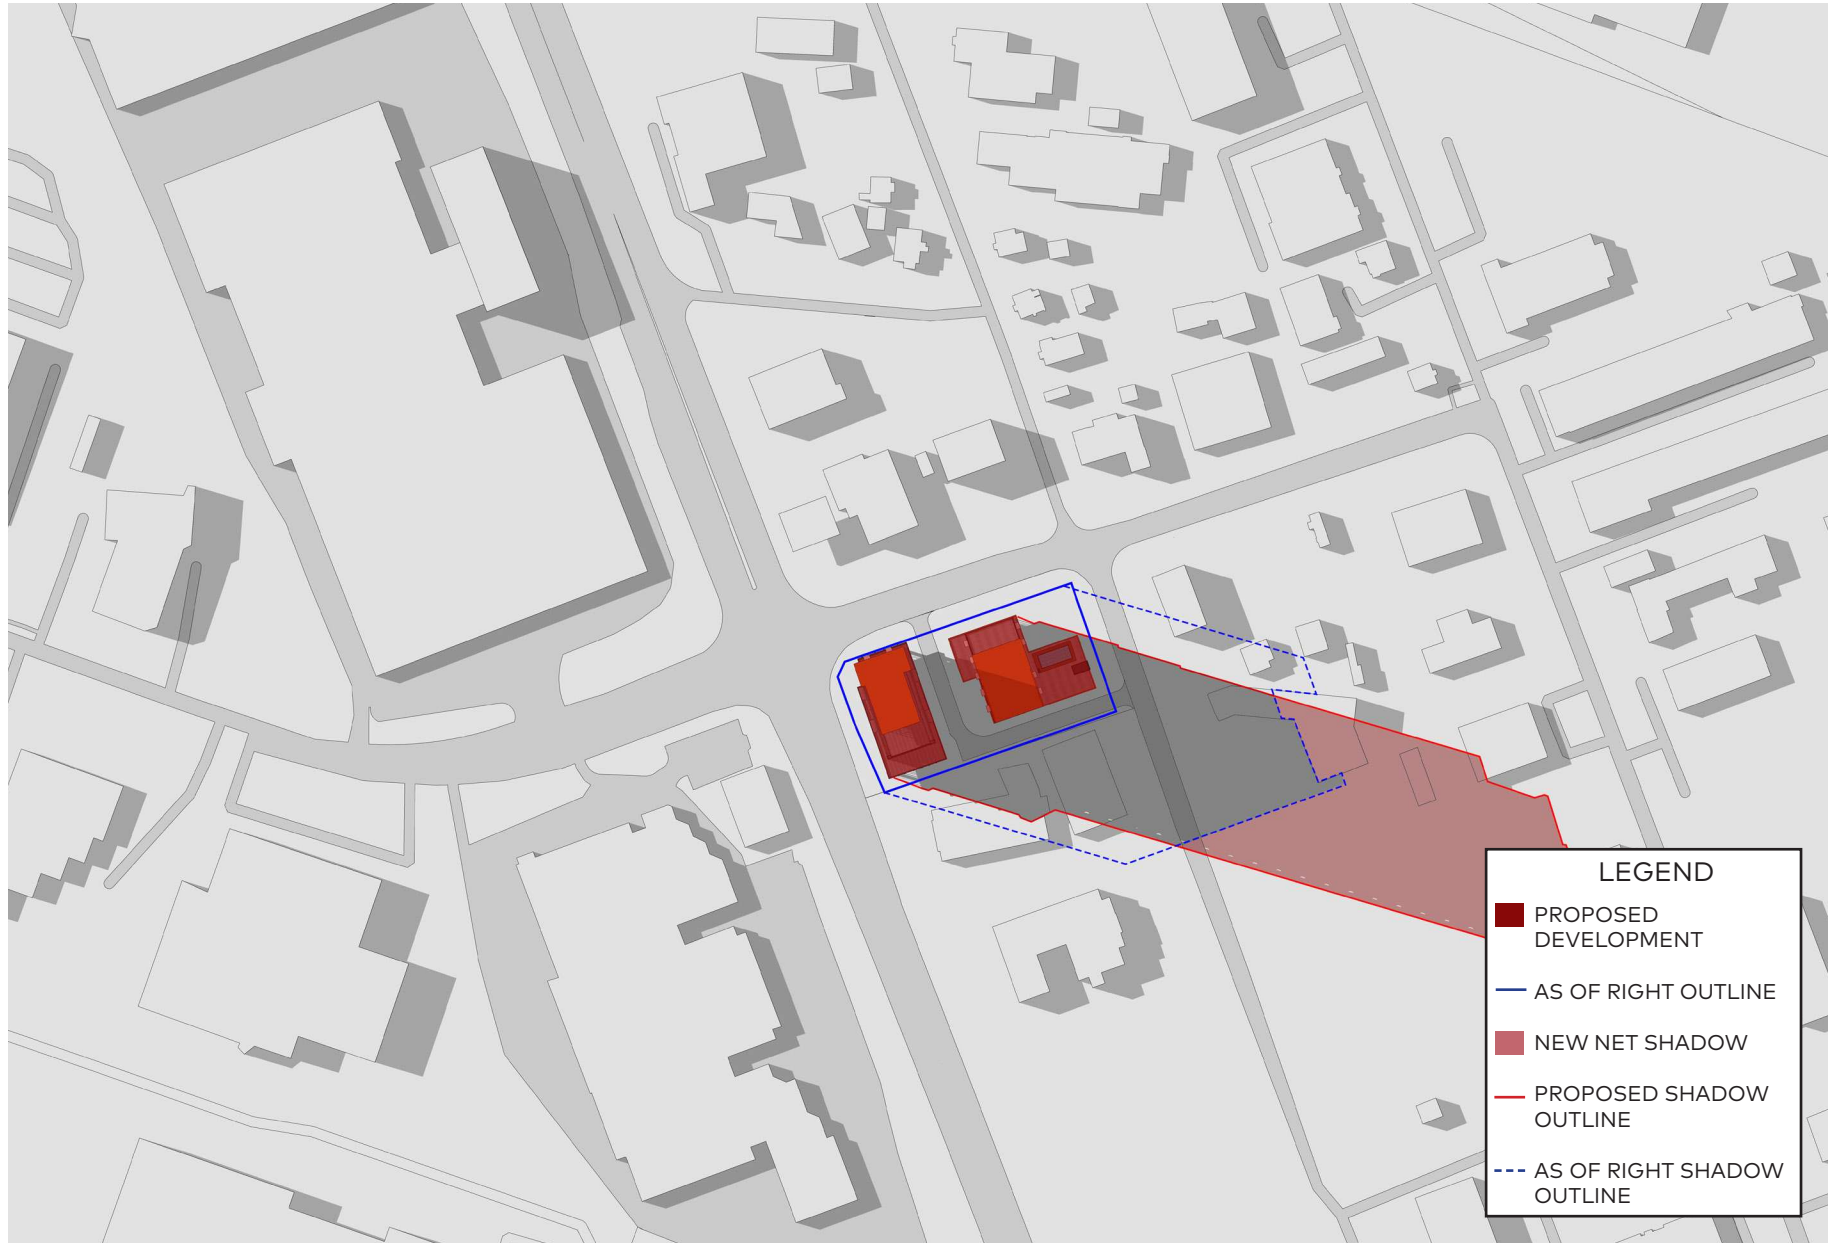

June 21, 5pm

LEGEND

- PROPOSED DEVELOPMENT
- AS OF RIGHT OUTLINE
- NEW NET SHADOW
- PROPOSED SHADOW OUTLINE
- - - AS OF RIGHT SHADOW OUTLINE

June 21, 6pm

LEGEND

- PROPOSED DEVELOPMENT
- AS OF RIGHT OUTLINE
- NEW NET SHADOW
- PROPOSED SHADOW OUTLINE
- - - AS OF RIGHT SHADOW OUTLINE

June 21, 7pm

June 21, 8pm

June 21, 8:55pm

LEGEND

- PROPOSED DEVELOPMENT
- AS OF RIGHT OUTLINE
- NEW NET SHADOW
- PROPOSED SHADOW OUTLINE
- - - AS OF RIGHT SHADOW OUTLINE

September 21, 6:49am

September 21, 8am

LEGEND	
■	PROPOSED DEVELOPMENT
—	AS OF RIGHT OUTLINE
■	NEW NET SHADOW
—	PROPOSED SHADOW OUTLINE
- - -	AS OF RIGHT SHADOW OUTLINE

September 21, 10am

LEGEND

- PROPOSED DEVELOPMENT
- AS OF RIGHT OUTLINE
- NEW NET SHADOW
- PROPOSED SHADOW OUTLINE
- - - AS OF RIGHT SHADOW OUTLINE