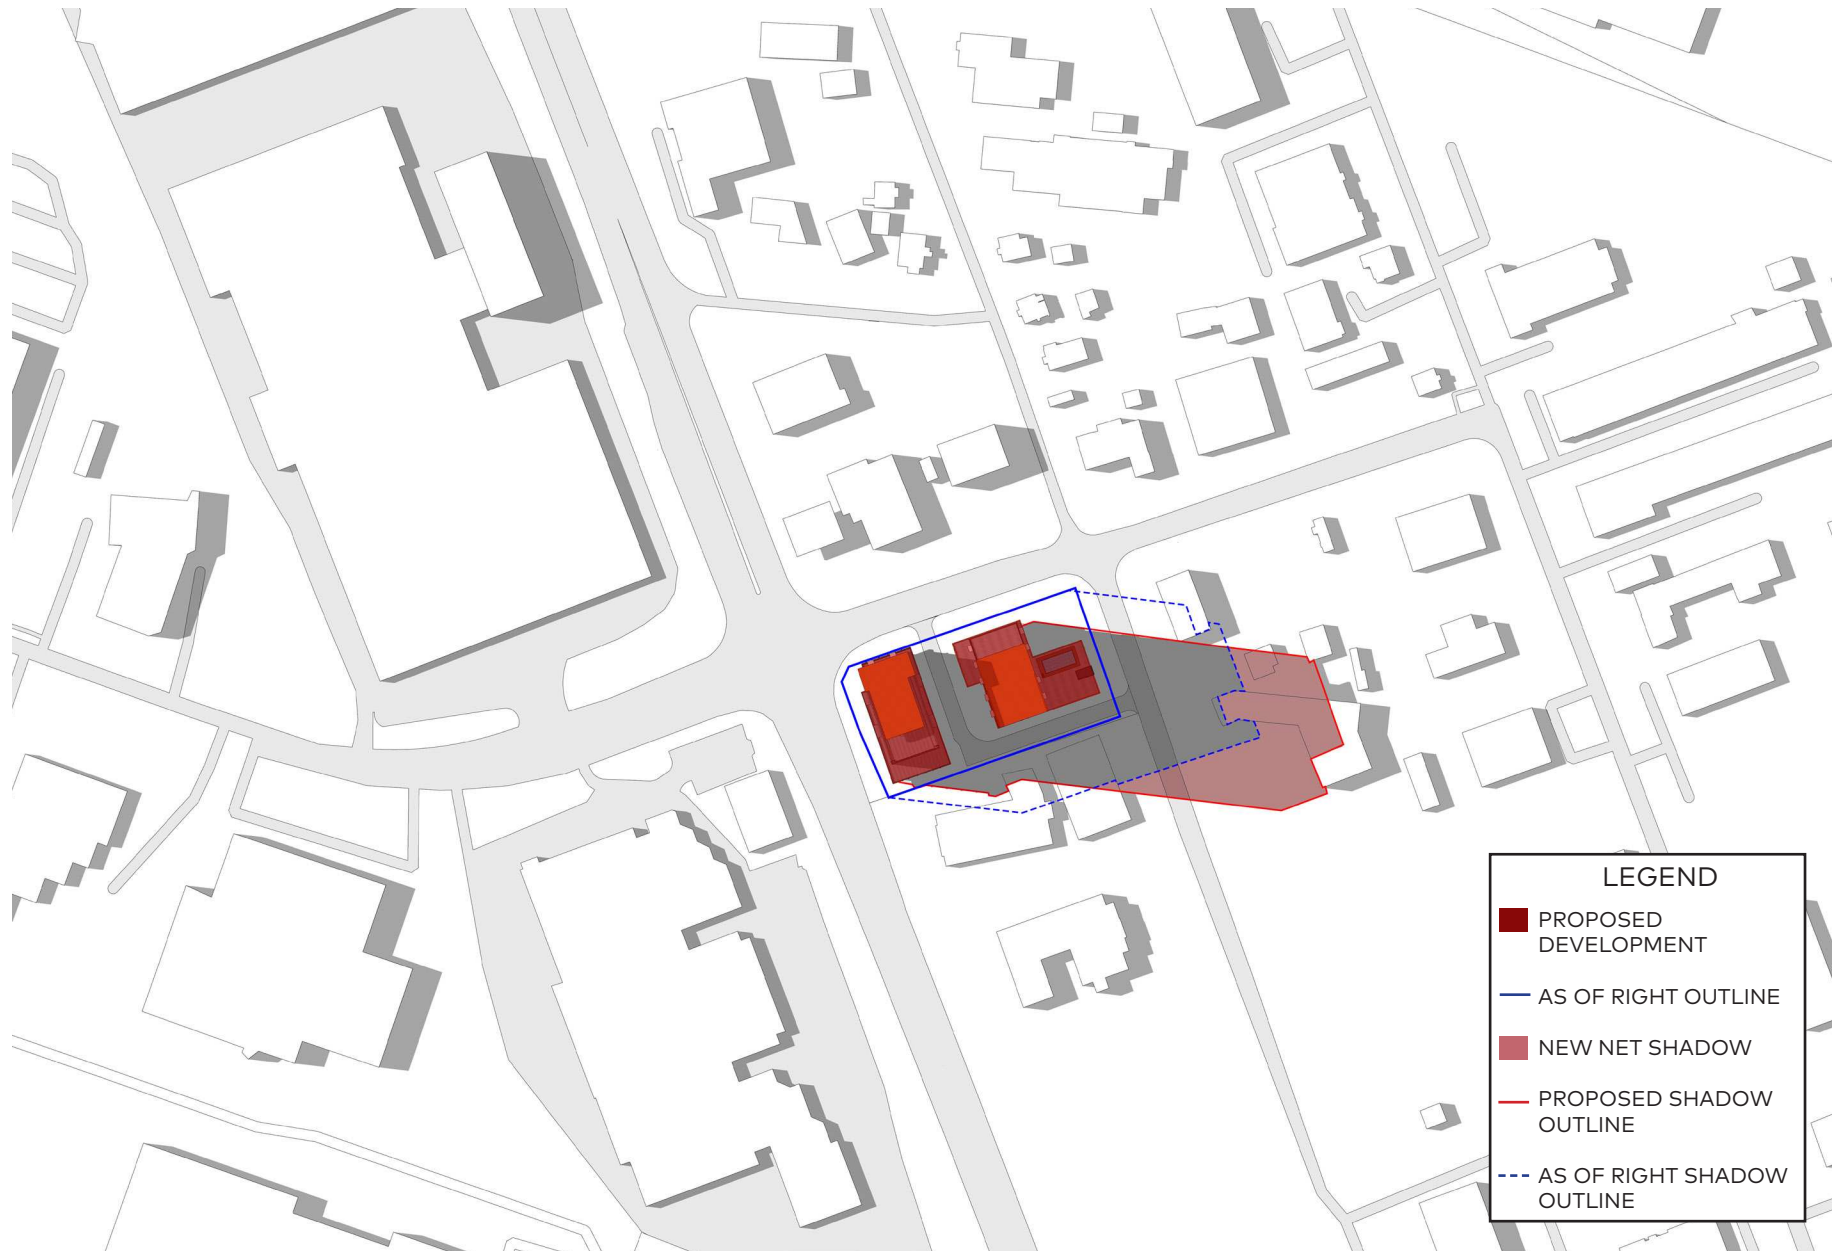

June 21, 5pm

LEGEND

- PROPOSED DEVELOPMENT
- AS OF RIGHT OUTLINE
- NEW NET SHADOW
- PROPOSED SHADOW OUTLINE
- - - AS OF RIGHT SHADOW OUTLINE

June 21, 6pm

LEGEND

- PROPOSED DEVELOPMENT
- AS OF RIGHT OUTLINE
- NEW NET SHADOW
- PROPOSED SHADOW OUTLINE
- - - AS OF RIGHT SHADOW OUTLINE

June 21, 7pm

June 21, 8pm

June 21, 8:55pm

LEGEND

- PROPOSED DEVELOPMENT
- AS OF RIGHT OUTLINE
- NEW NET SHADOW
- PROPOSED SHADOW OUTLINE
- - - AS OF RIGHT SHADOW OUTLINE

September 21, 6:49am

September 21, 8am

LEGEND	
■	PROPOSED DEVELOPMENT
—	AS OF RIGHT OUTLINE
■	NEW NET SHADOW
—	PROPOSED SHADOW OUTLINE
- - -	AS OF RIGHT SHADOW OUTLINE

September 21, 10am

LEGEND

- PROPOSED DEVELOPMENT
- AS OF RIGHT OUTLINE
- NEW NET SHADOW
- PROPOSED SHADOW OUTLINE
- - - AS OF RIGHT SHADOW OUTLINE