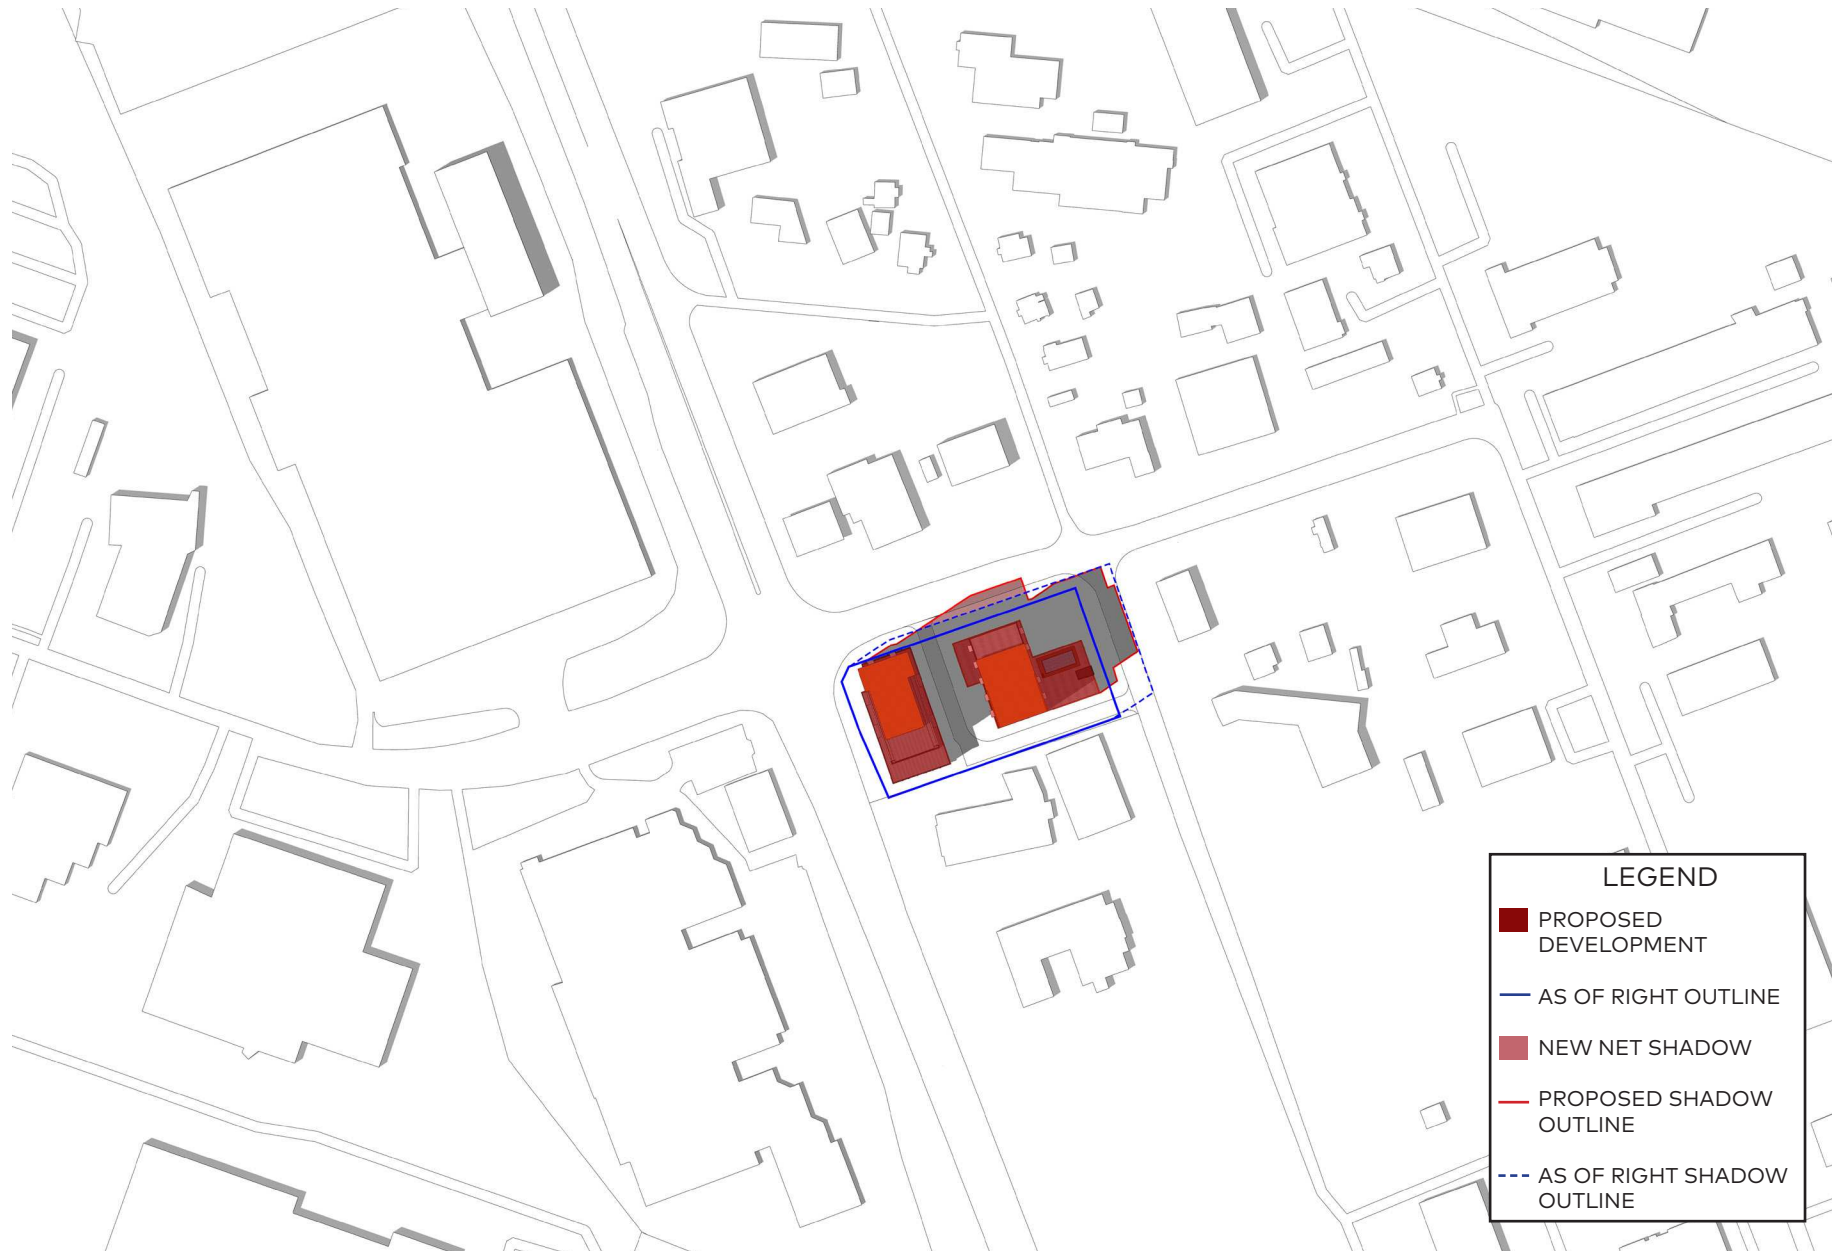

June 21, 1pm

LEGEND

- PROPOSED DEVELOPMENT
- AS OF RIGHT OUTLINE
- NEW NET SHADOW
- PROPOSED SHADOW OUTLINE
- - - AS OF RIGHT SHADOW OUTLINE

June 21, 2pm

LEGEND

- PROPOSED DEVELOPMENT
- AS OF RIGHT OUTLINE
- NEW NET SHADOW
- PROPOSED SHADOW OUTLINE
- - - AS OF RIGHT SHADOW OUTLINE

June 21, 3pm

LEGEND

- PROPOSED DEVELOPMENT
- AS OF RIGHT OUTLINE
- NEW NET SHADOW
- PROPOSED SHADOW OUTLINE
- - - AS OF RIGHT SHADOW OUTLINE

June 21, 4pm

LEGEND

- PROPOSED DEVELOPMENT
- AS OF RIGHT OUTLINE
- NEW NET SHADOW
- PROPOSED SHADOW OUTLINE
- - - AS OF RIGHT SHADOW OUTLINE

June 21, 5pm

LEGEND

- PROPOSED DEVELOPMENT
- AS OF RIGHT OUTLINE
- NEW NET SHADOW
- PROPOSED SHADOW OUTLINE
- - - AS OF RIGHT SHADOW OUTLINE

June 21, 6pm

LEGEND

- PROPOSED DEVELOPMENT
- AS OF RIGHT OUTLINE
- NEW NET SHADOW
- PROPOSED SHADOW OUTLINE
- - - AS OF RIGHT SHADOW OUTLINE

June 21, 7pm

June 21, 8pm

June 21, 8:55pm

LEGEND

- PROPOSED DEVELOPMENT
- AS OF RIGHT OUTLINE
- NEW NET SHADOW
- PROPOSED SHADOW OUTLINE
- - - AS OF RIGHT SHADOW OUTLINE

September 21, 6:49am

September 21, 8am