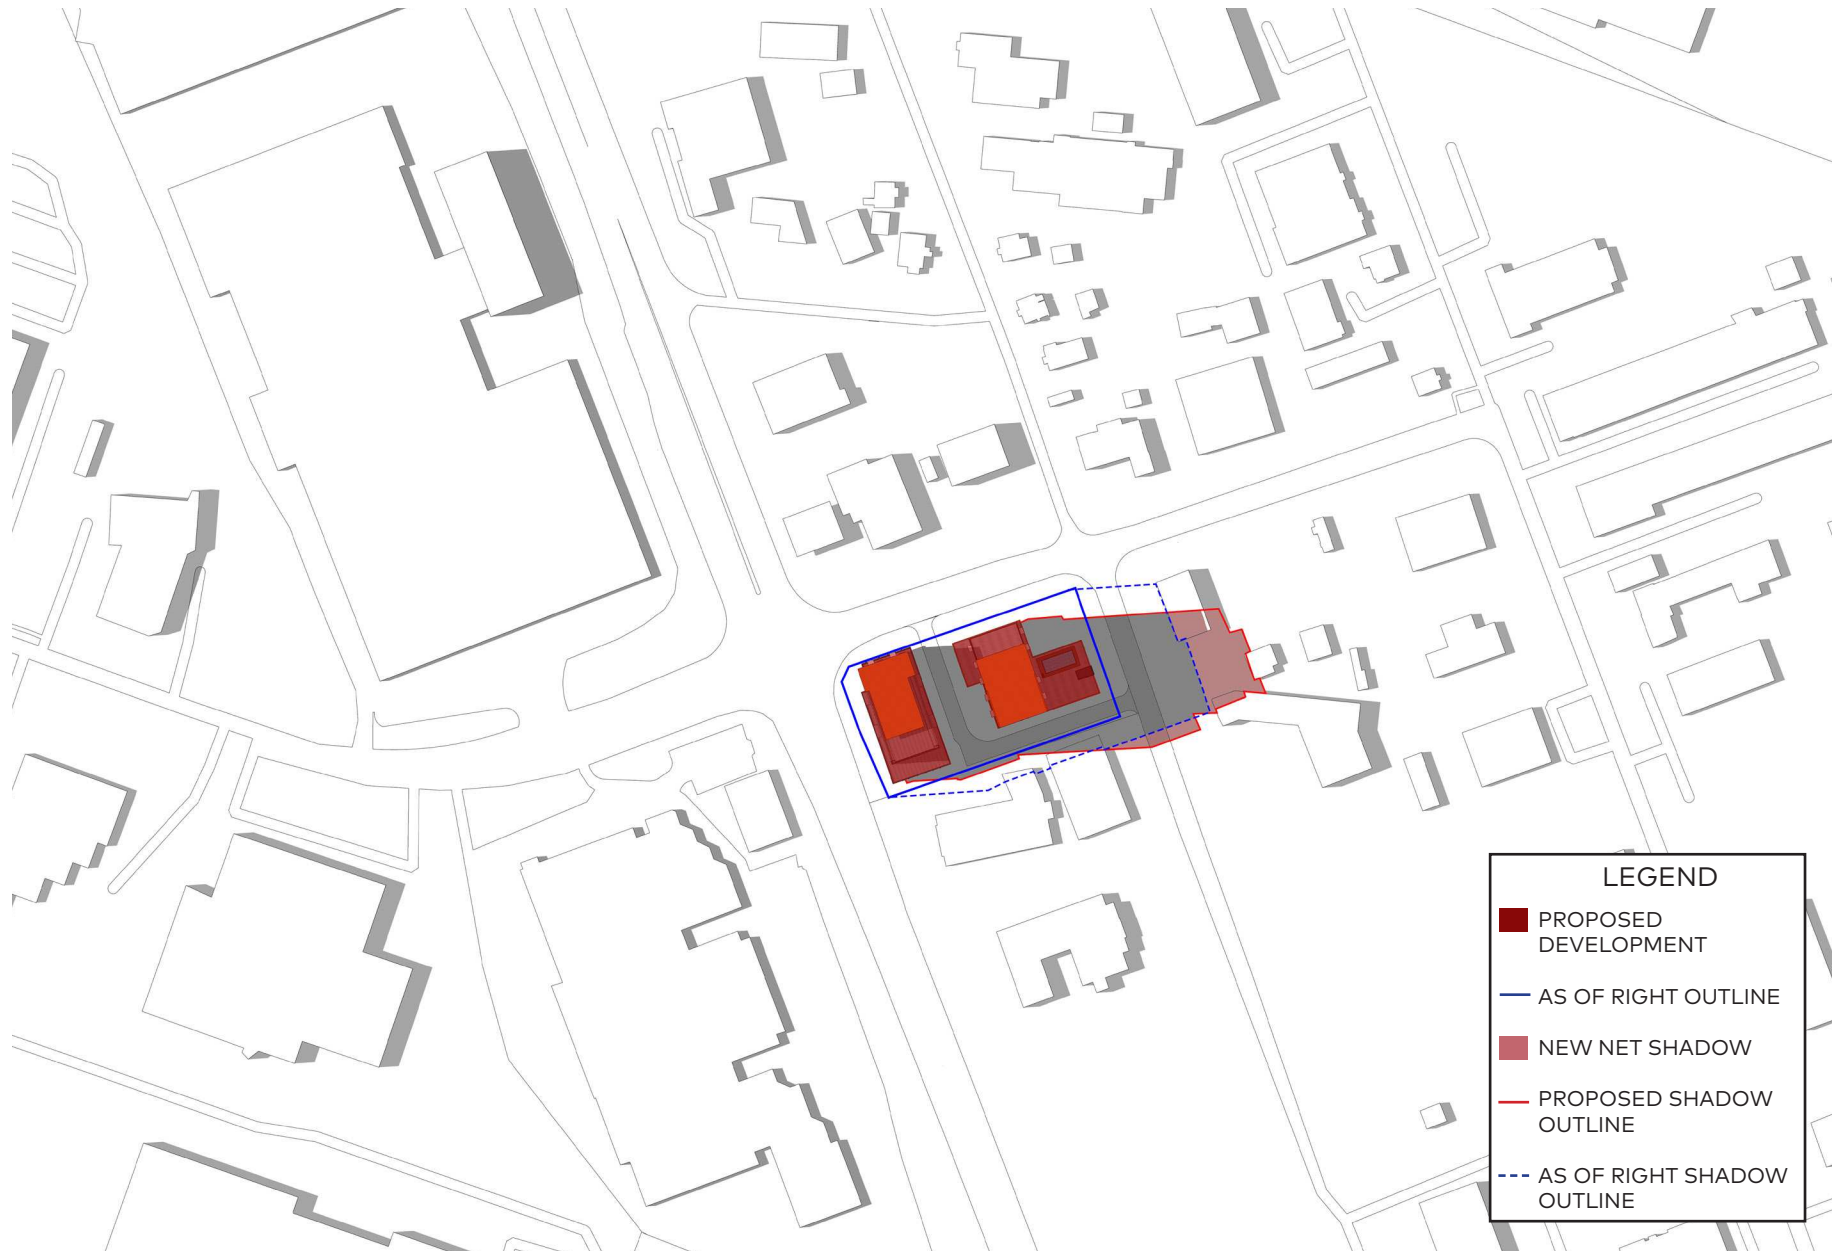

June 21, 3pm

LEGEND

- PROPOSED DEVELOPMENT
- AS OF RIGHT OUTLINE
- NEW NET SHADOW
- PROPOSED SHADOW OUTLINE
- - - AS OF RIGHT SHADOW OUTLINE

June 21, 4pm

LEGEND

- PROPOSED DEVELOPMENT
- AS OF RIGHT OUTLINE
- NEW NET SHADOW
- PROPOSED SHADOW OUTLINE
- - - AS OF RIGHT SHADOW OUTLINE

June 21, 5pm

LEGEND

- PROPOSED DEVELOPMENT
- AS OF RIGHT OUTLINE
- NEW NET SHADOW
- PROPOSED SHADOW OUTLINE
- - - AS OF RIGHT SHADOW OUTLINE

June 21, 6pm

LEGEND

- PROPOSED DEVELOPMENT
- AS OF RIGHT OUTLINE
- NEW NET SHADOW
- PROPOSED SHADOW OUTLINE
- - - AS OF RIGHT SHADOW OUTLINE

June 21, 7pm

June 21, 8pm

June 21, 8:55pm

LEGEND

- PROPOSED DEVELOPMENT
- AS OF RIGHT OUTLINE
- NEW NET SHADOW
- PROPOSED SHADOW OUTLINE
- - - AS OF RIGHT SHADOW OUTLINE

September 21, 6:49am

September 21, 8am