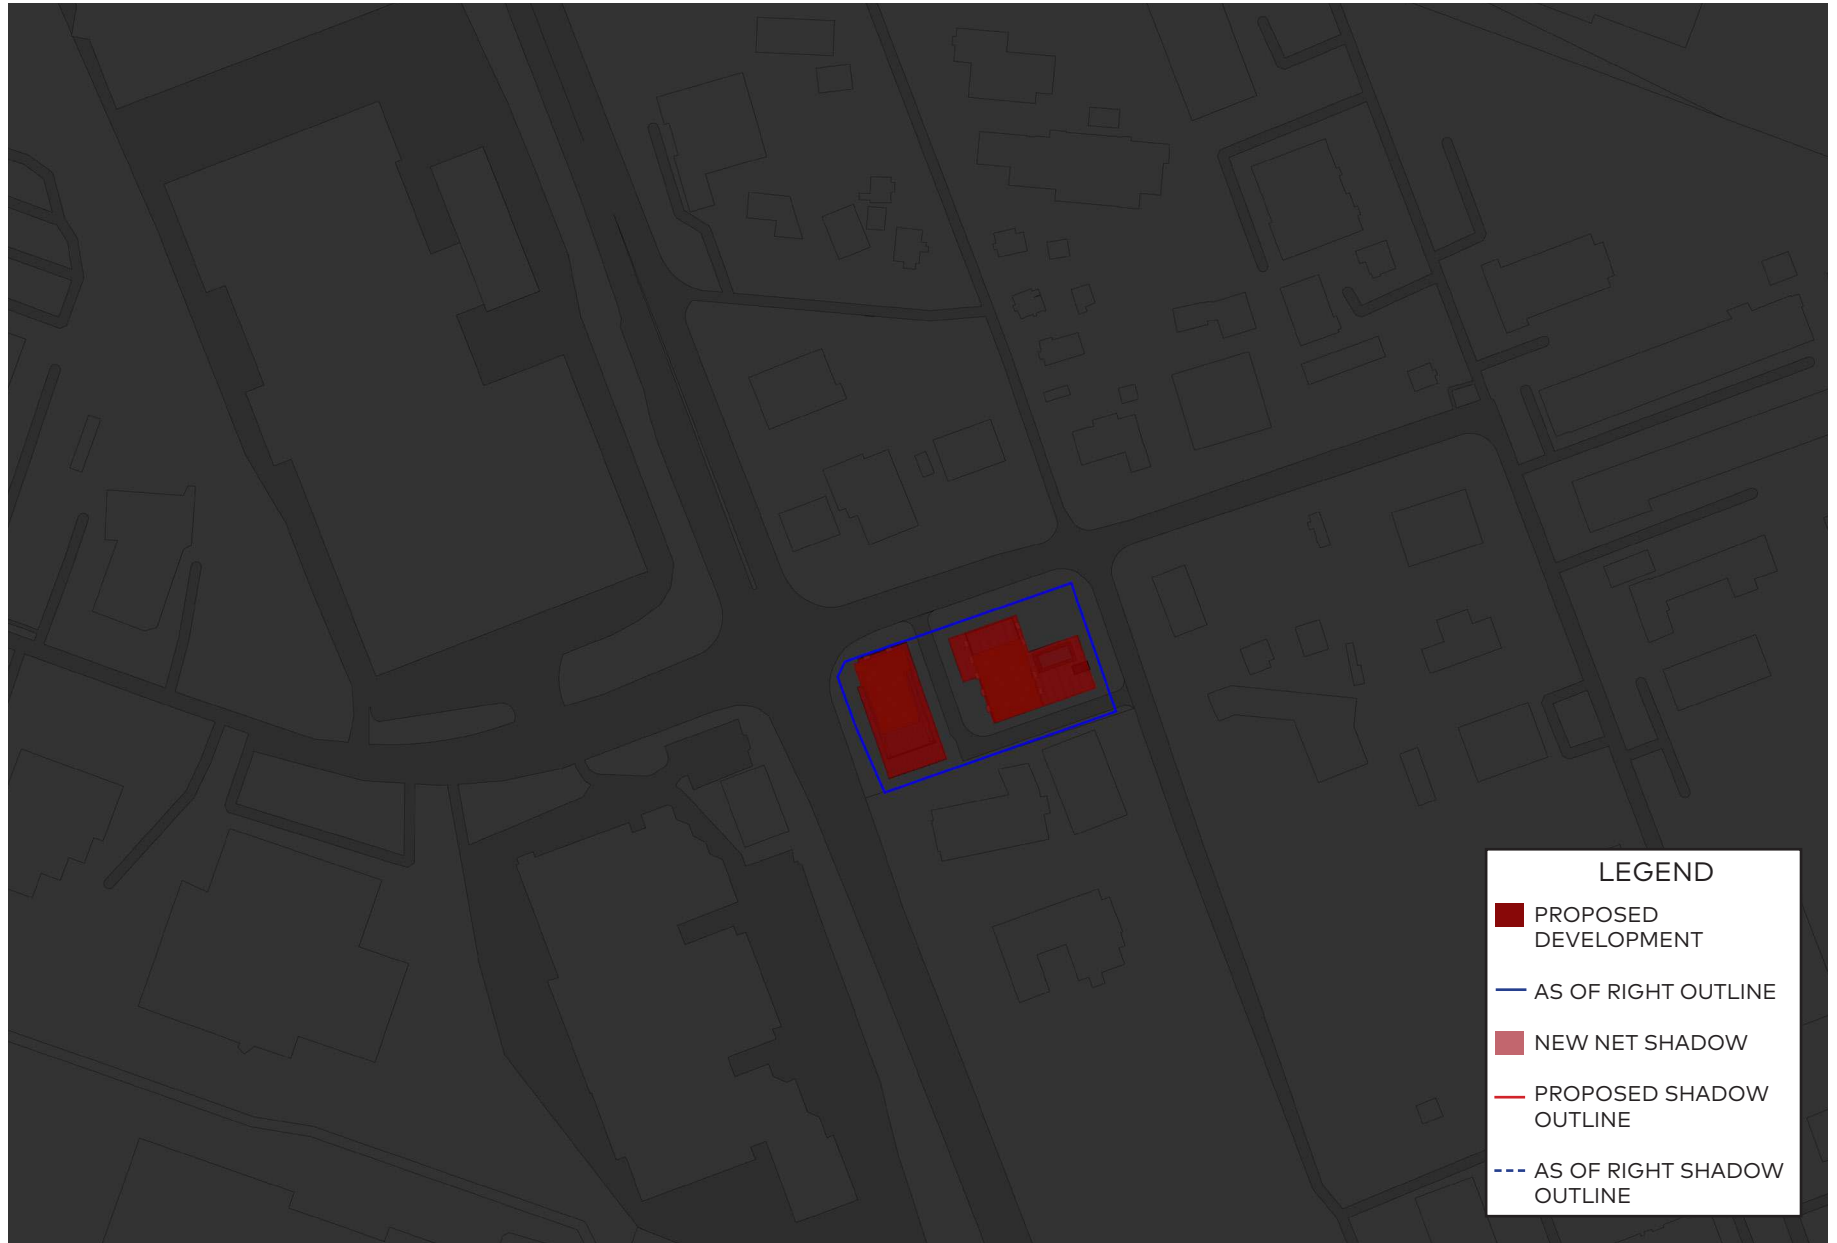

June 21, 7pm

June 21, 8pm

June 21, 8:55pm

LEGEND

- PROPOSED DEVELOPMENT
- AS OF RIGHT OUTLINE
- NEW NET SHADOW
- PROPOSED SHADOW OUTLINE
- - - AS OF RIGHT SHADOW OUTLINE

September 21, 6:49am

September 21, 8am

LEGEND	
■	PROPOSED DEVELOPMENT
—	AS OF RIGHT OUTLINE
■	NEW NET SHADOW
—	PROPOSED SHADOW OUTLINE
- - -	AS OF RIGHT SHADOW OUTLINE

September 21, 10am

LEGEND

- PROPOSED DEVELOPMENT
- AS OF RIGHT OUTLINE
- NEW NET SHADOW
- PROPOSED SHADOW OUTLINE
- - - AS OF RIGHT SHADOW OUTLINE

September 21, 11am

LEGEND

- PROPOSED DEVELOPMENT
- AS OF RIGHT OUTLINE
- NEW NET SHADOW
- PROPOSED SHADOW OUTLINE
- - - AS OF RIGHT SHADOW OUTLINE

September 21, 12pm

LEGEND

- PROPOSED DEVELOPMENT
- AS OF RIGHT OUTLINE
- NEW NET SHADOW
- PROPOSED SHADOW OUTLINE
- - - AS OF RIGHT SHADOW OUTLINE