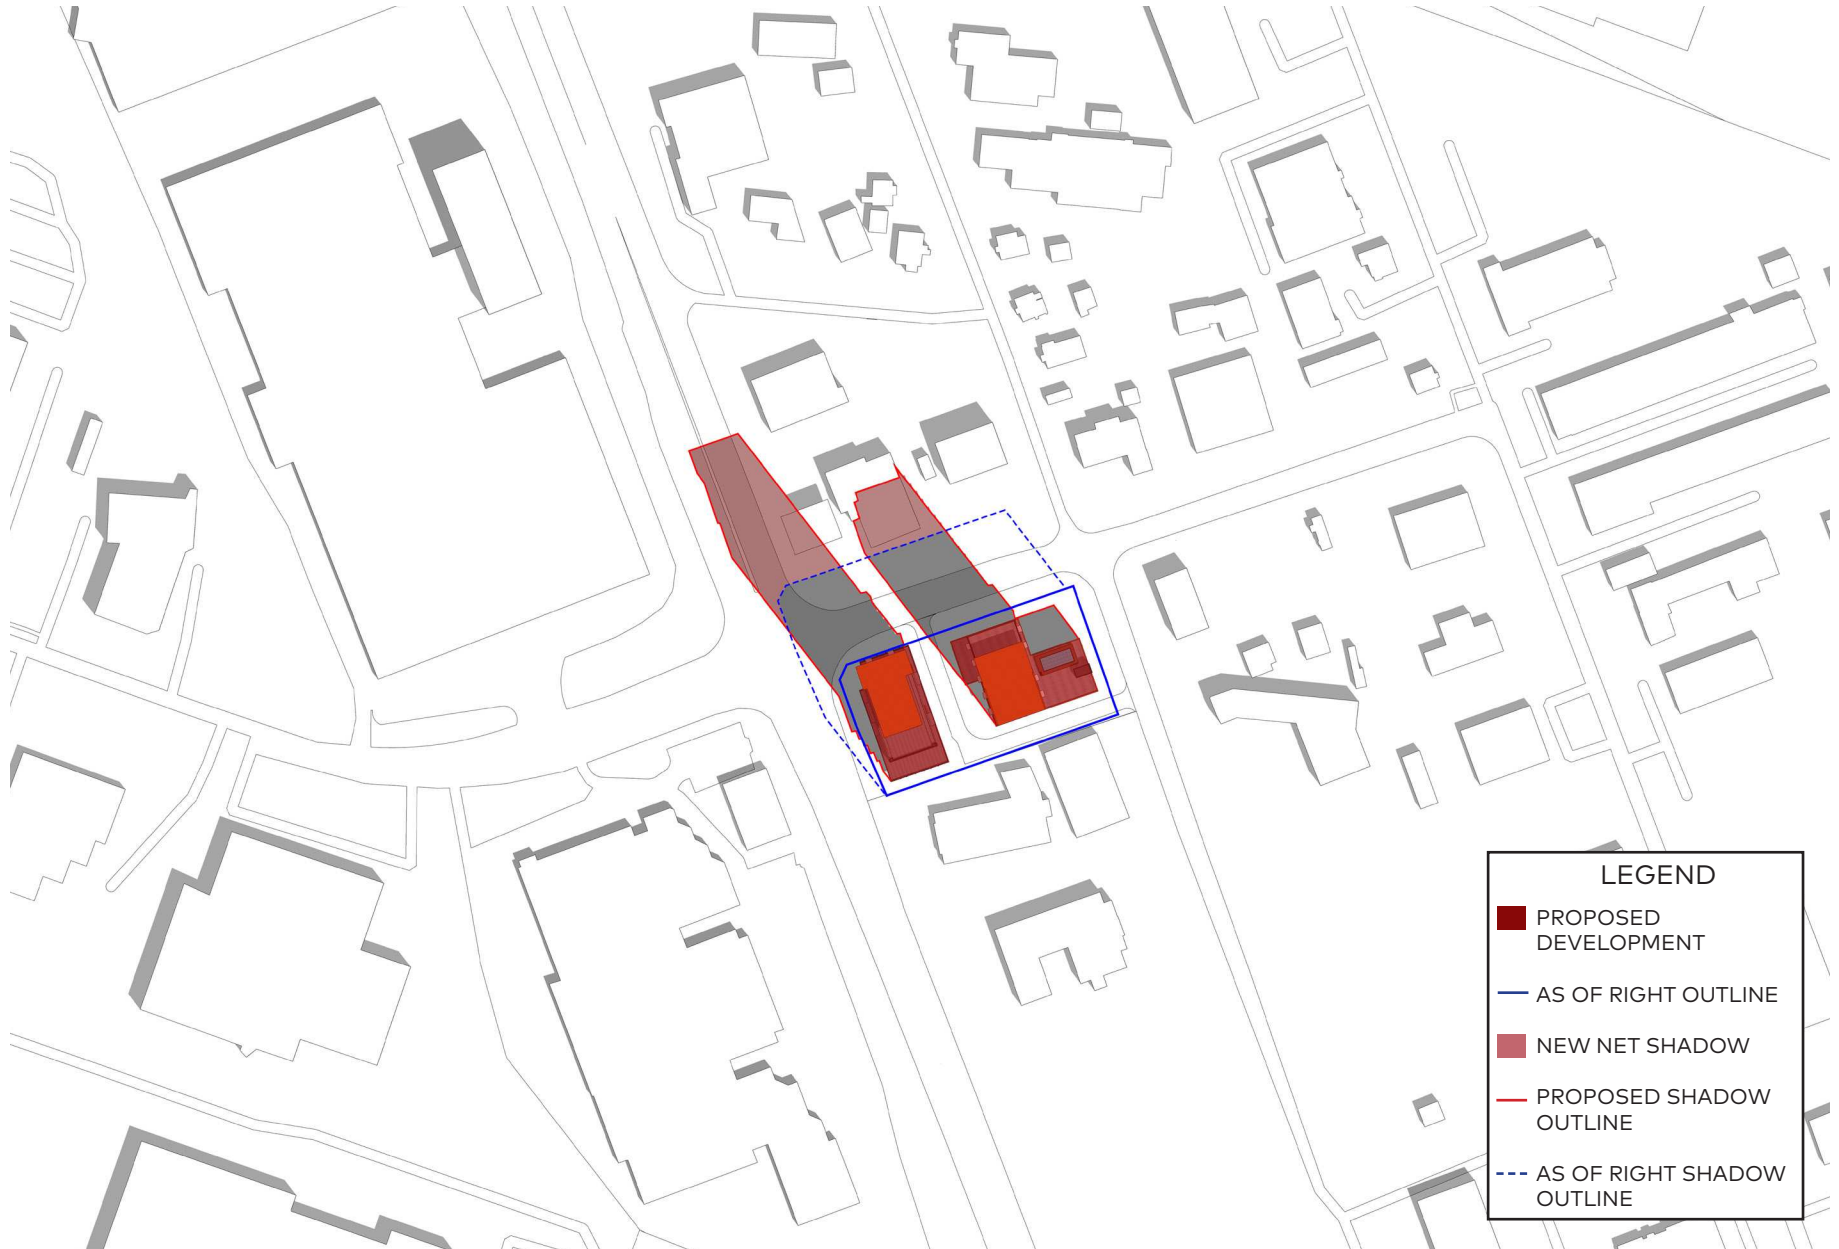

LEGEND	
■	PROPOSED DEVELOPMENT
—	AS OF RIGHT OUTLINE
■	NEW NET SHADOW
—	PROPOSED SHADOW OUTLINE
- - -	AS OF RIGHT SHADOW OUTLINE

September 21, 10am

LEGEND

- PROPOSED DEVELOPMENT
- AS OF RIGHT OUTLINE
- NEW NET SHADOW
- PROPOSED SHADOW OUTLINE
- - - AS OF RIGHT SHADOW OUTLINE

September 21, 11am

LEGEND

- PROPOSED DEVELOPMENT
- AS OF RIGHT OUTLINE
- NEW NET SHADOW
- PROPOSED SHADOW OUTLINE
- - - AS OF RIGHT SHADOW OUTLINE

September 21, 12pm

LEGEND

- PROPOSED DEVELOPMENT
- AS OF RIGHT OUTLINE
- NEW NET SHADOW
- PROPOSED SHADOW OUTLINE
- - - AS OF RIGHT SHADOW OUTLINE

September 21, 1pm

LEGEND

- PROPOSED DEVELOPMENT
- AS OF RIGHT OUTLINE
- NEW NET SHADOW
- PROPOSED SHADOW OUTLINE
- AS OF RIGHT SHADOW OUTLINE

September 21, 2pm

LEGEND

- PROPOSED DEVELOPMENT
- AS OF RIGHT OUTLINE
- NEW NET SHADOW
- PROPOSED SHADOW OUTLINE
- AS OF RIGHT SHADOW OUTLINE

September 21, 7:01pm

LEGEND

- PROPOSED DEVELOPMENT
- AS OF RIGHT OUTLINE
- NEW NET SHADOW
- PROPOSED SHADOW OUTLINE
- - - AS OF RIGHT SHADOW OUTLINE

December 21, 8am

December 21, 9am

December 21, 11am

December 21, 12pm