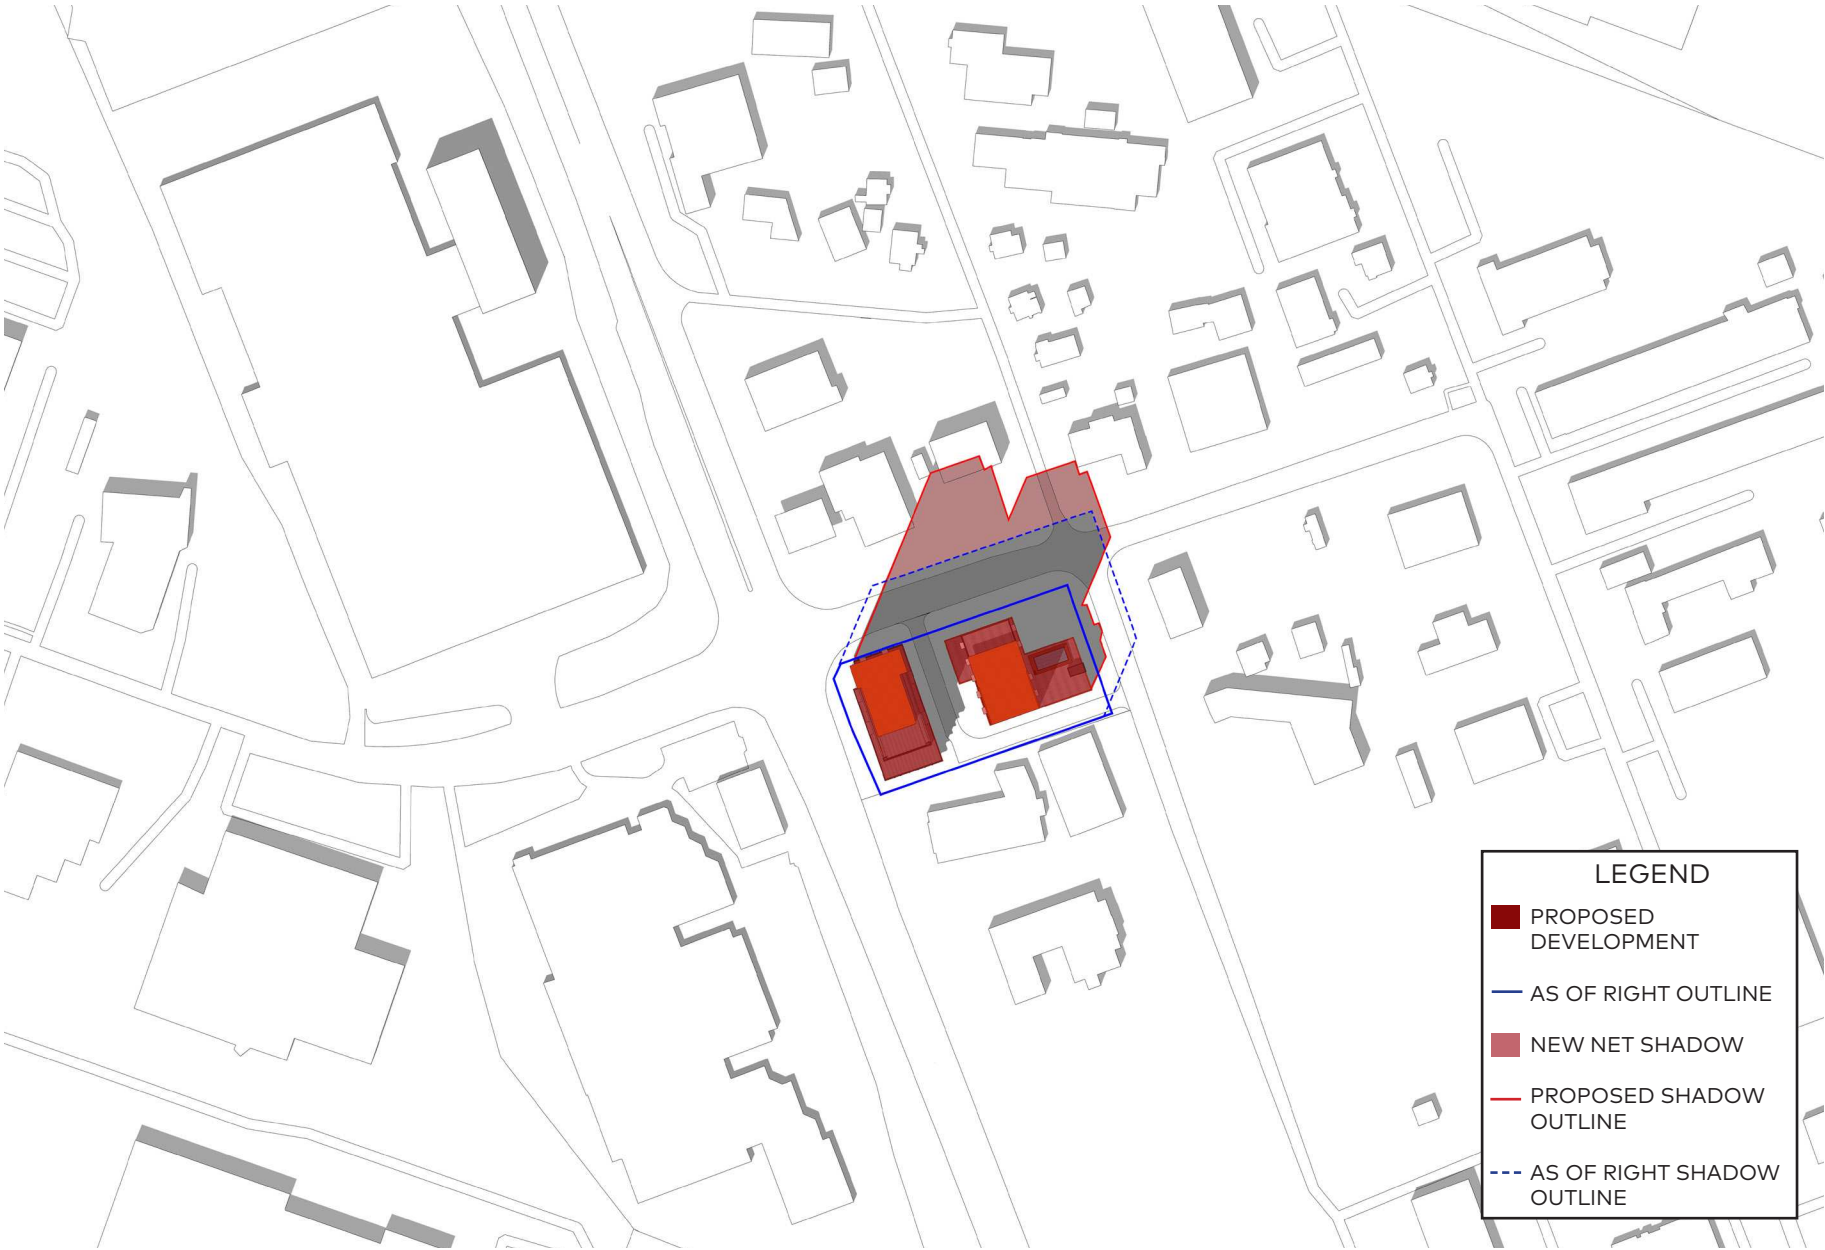

September 21, 11am

LEGEND

- PROPOSED DEVELOPMENT
- AS OF RIGHT OUTLINE
- NEW NET SHADOW
- PROPOSED SHADOW OUTLINE
- - - AS OF RIGHT SHADOW OUTLINE

September 21, 12pm

LEGEND

- PROPOSED DEVELOPMENT
- AS OF RIGHT OUTLINE
- NEW NET SHADOW
- PROPOSED SHADOW OUTLINE
- - - AS OF RIGHT SHADOW OUTLINE

September 21, 1pm

LEGEND

- PROPOSED DEVELOPMENT
- AS OF RIGHT OUTLINE
- NEW NET SHADOW
- PROPOSED SHADOW OUTLINE
- AS OF RIGHT SHADOW OUTLINE

September 21, 2pm

LEGEND

- PROPOSED DEVELOPMENT
- AS OF RIGHT OUTLINE
- NEW NET SHADOW
- PROPOSED SHADOW OUTLINE
- AS OF RIGHT SHADOW OUTLINE

September 21, 3pm

LEGEND

- PROPOSED DEVELOPMENT
- AS OF RIGHT OUTLINE
- NEW NET SHADOW
- PROPOSED SHADOW OUTLINE
- AS OF RIGHT SHADOW OUTLINE

September 21, 4pm

September 21, 5pm

LEGEND

- PROPOSED DEVELOPMENT
- AS OF RIGHT OUTLINE
- NEW NET SHADOW
- PROPOSED SHADOW OUTLINE
- AS OF RIGHT SHADOW OUTLINE

September 21, 7:01pm

LEGEND

- PROPOSED DEVELOPMENT
- AS OF RIGHT OUTLINE
- NEW NET SHADOW
- PROPOSED SHADOW OUTLINE
- - - AS OF RIGHT SHADOW OUTLINE

December 21, 8am

December 21, 9am

December 21, 11am

December 21, 12pm