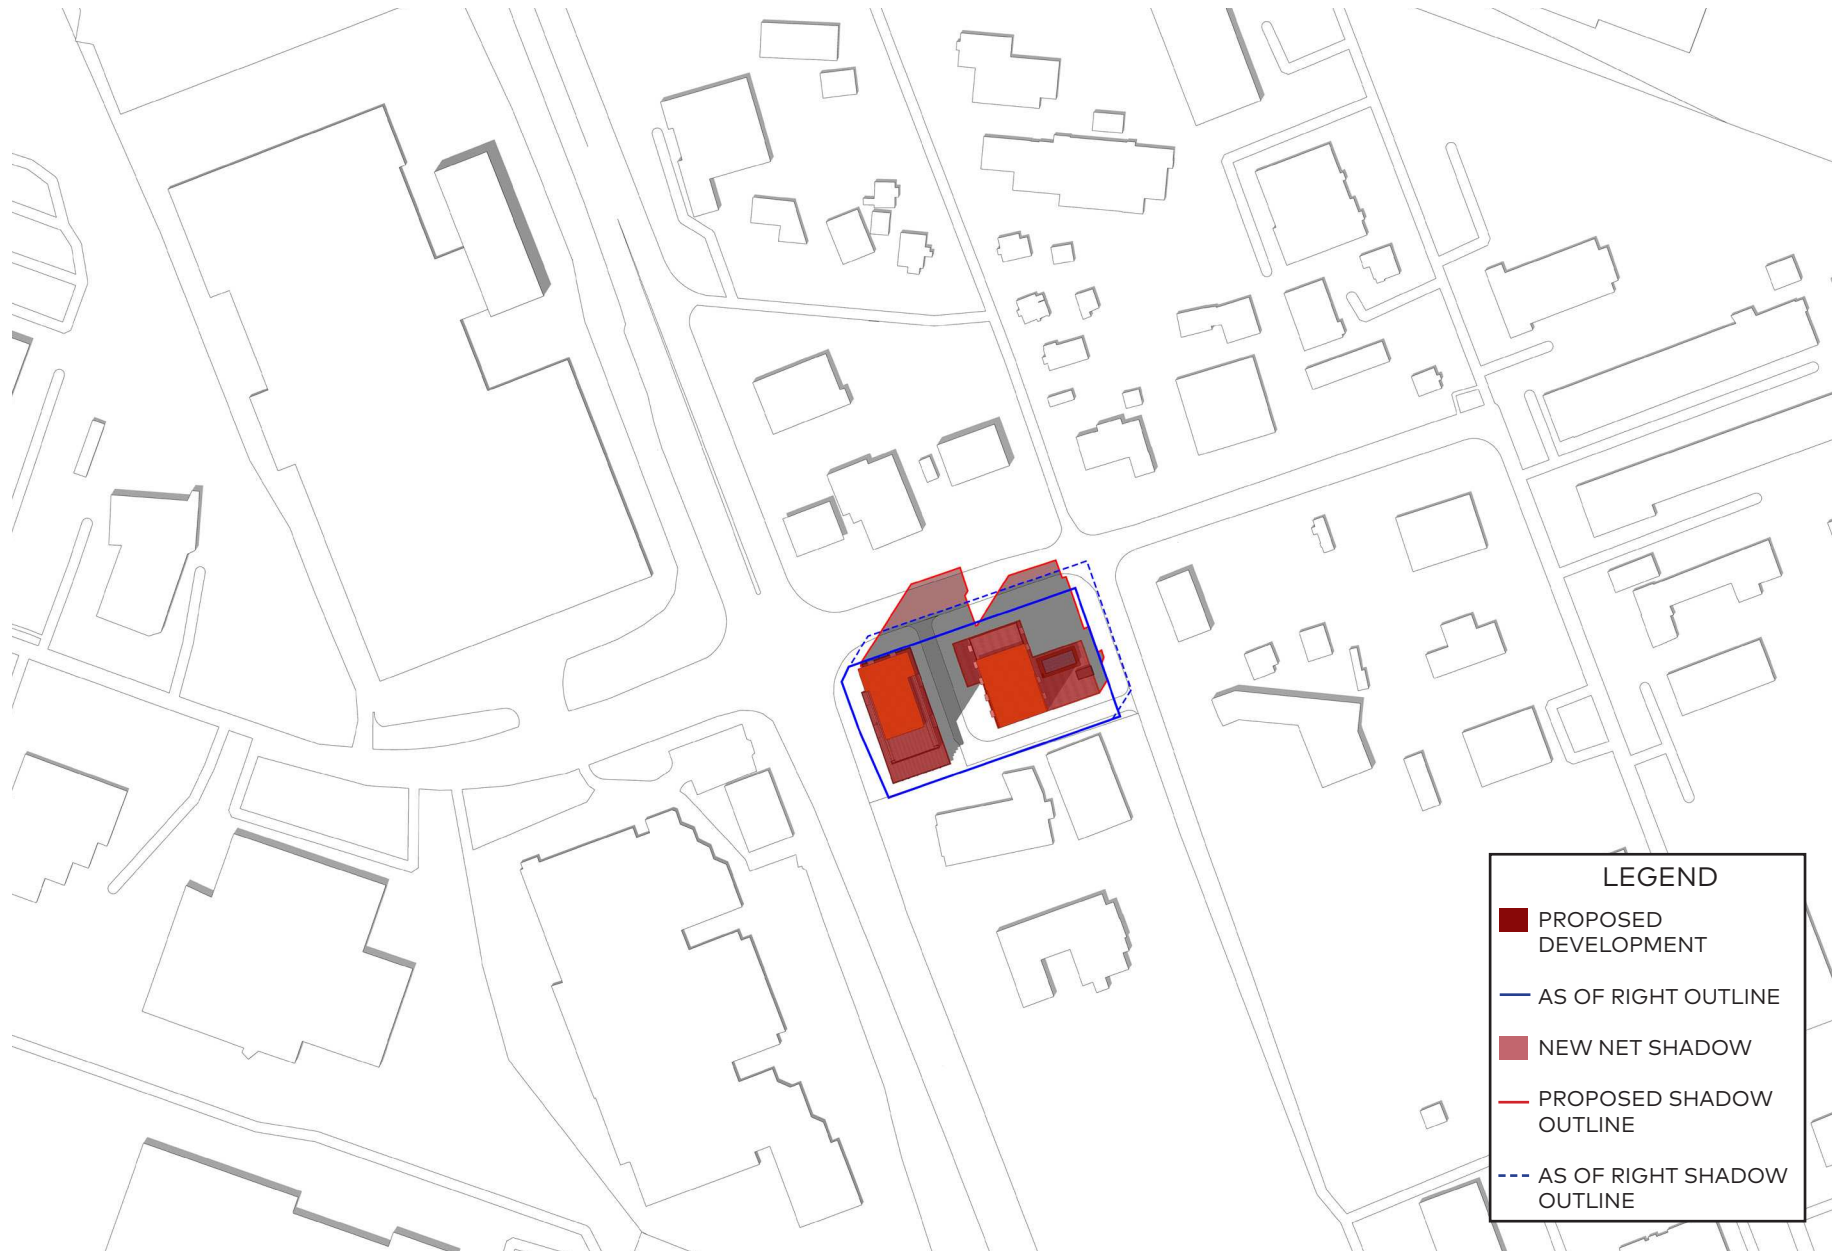

June 21, 1pm

LEGEND

- PROPOSED DEVELOPMENT
- AS OF RIGHT OUTLINE
- NEW NET SHADOW
- PROPOSED SHADOW OUTLINE
- - - AS OF RIGHT SHADOW OUTLINE

June 21, 2pm

LEGEND

- PROPOSED DEVELOPMENT
- AS OF RIGHT OUTLINE
- NEW NET SHADOW
- PROPOSED SHADOW OUTLINE
- - - AS OF RIGHT SHADOW OUTLINE

June 21, 3pm

LEGEND

- PROPOSED DEVELOPMENT
- AS OF RIGHT OUTLINE
- NEW NET SHADOW
- PROPOSED SHADOW OUTLINE
- - - AS OF RIGHT SHADOW OUTLINE

June 21, 4pm

LEGEND

- PROPOSED DEVELOPMENT
- AS OF RIGHT OUTLINE
- NEW NET SHADOW
- PROPOSED SHADOW OUTLINE
- - - AS OF RIGHT SHADOW OUTLINE

June 21, 5pm

LEGEND

- PROPOSED DEVELOPMENT
- AS OF RIGHT OUTLINE
- NEW NET SHADOW
- PROPOSED SHADOW OUTLINE
- - - AS OF RIGHT SHADOW OUTLINE

June 21, 6pm

LEGEND

- PROPOSED DEVELOPMENT
- AS OF RIGHT OUTLINE
- NEW NET SHADOW
- PROPOSED SHADOW OUTLINE
- - - AS OF RIGHT SHADOW OUTLINE

June 21, 7pm

June 21, 8pm

June 21, 8:55pm

LEGEND

- PROPOSED DEVELOPMENT
- AS OF RIGHT OUTLINE
- NEW NET SHADOW
- PROPOSED SHADOW OUTLINE
- - - AS OF RIGHT SHADOW OUTLINE

September 21, 6:49am

September 21, 8am