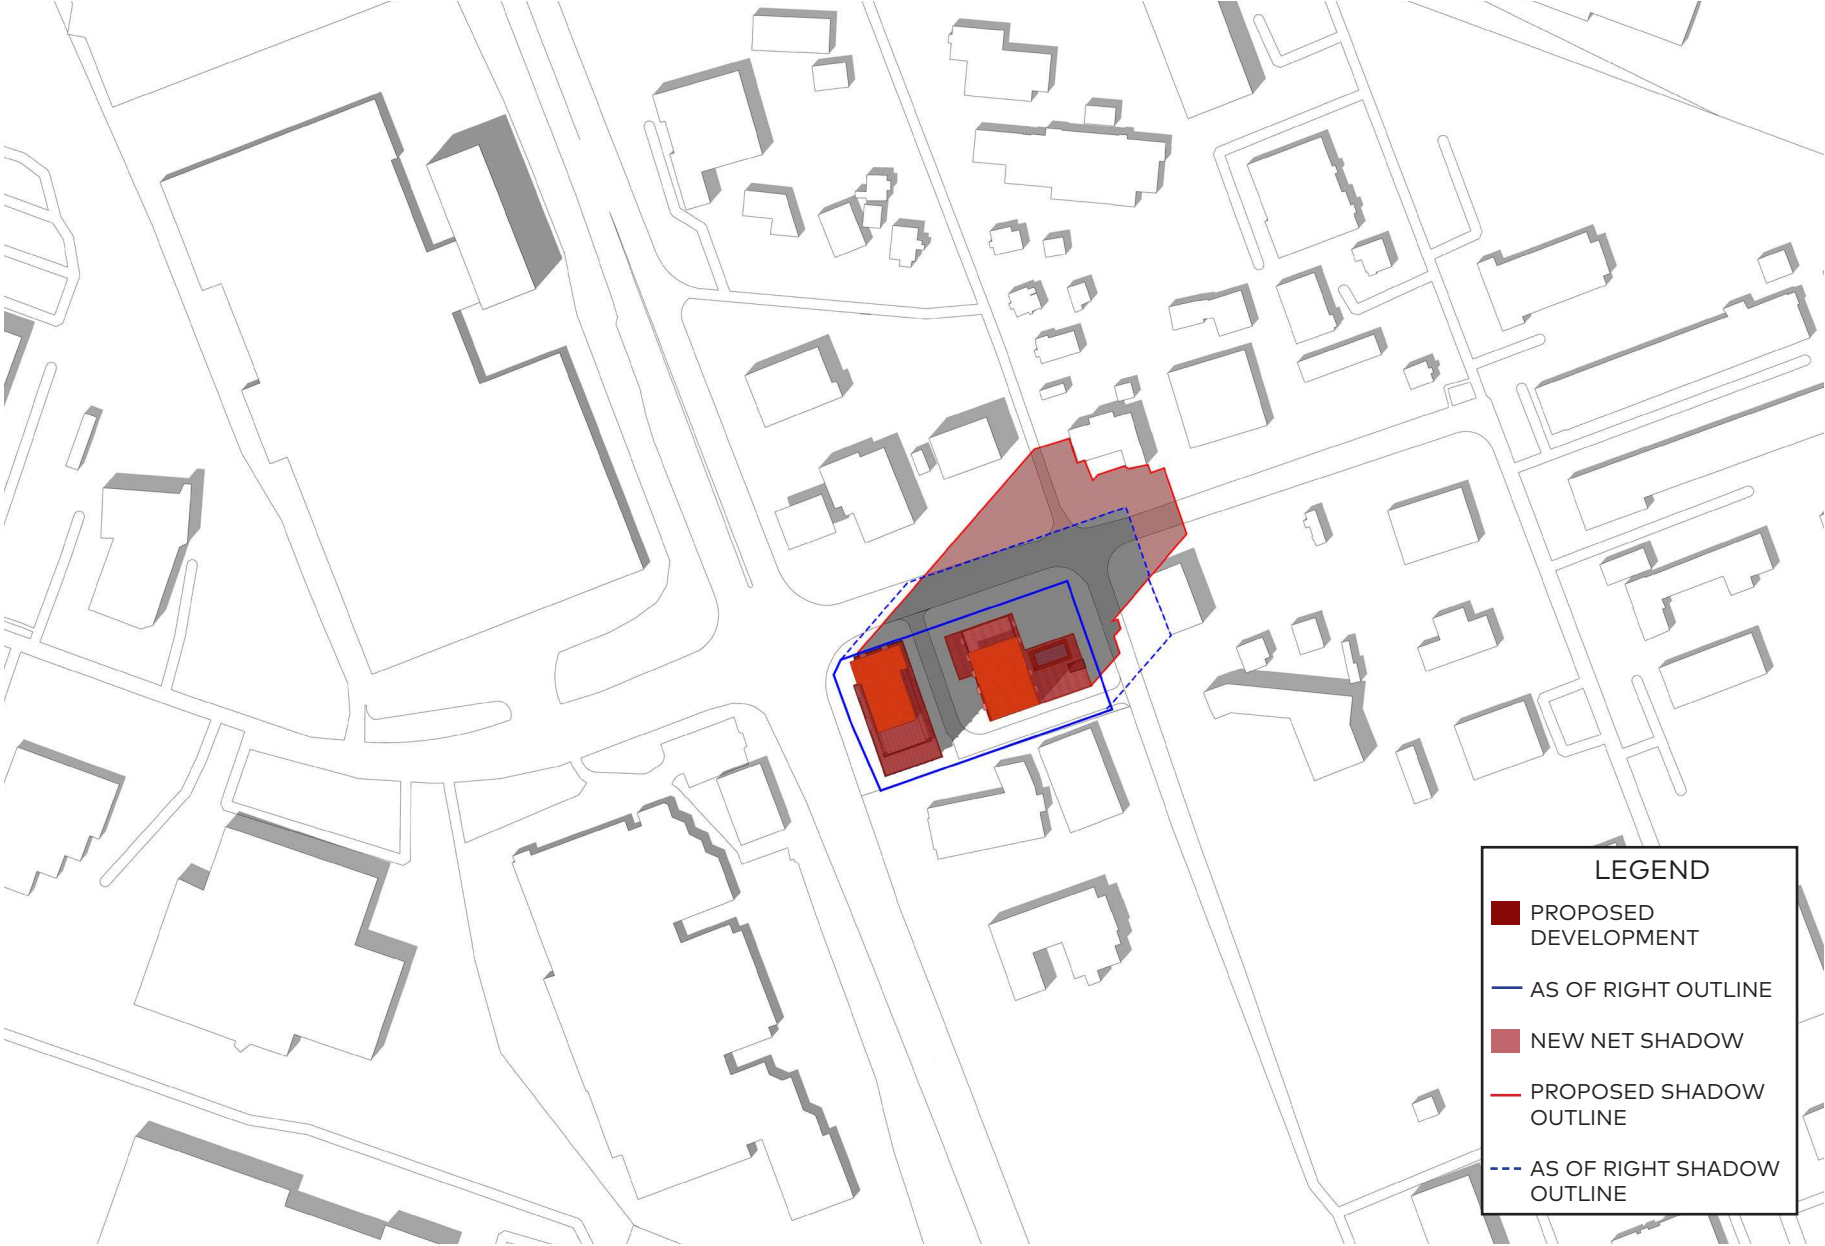

September 21, 11am

LEGEND

- PROPOSED DEVELOPMENT
- AS OF RIGHT OUTLINE
- NEW NET SHADOW
- PROPOSED SHADOW OUTLINE
- - - AS OF RIGHT SHADOW OUTLINE

September 21, 12pm

LEGEND

- PROPOSED DEVELOPMENT
- AS OF RIGHT OUTLINE
- NEW NET SHADOW
- PROPOSED SHADOW OUTLINE
- - - AS OF RIGHT SHADOW OUTLINE

September 21, 1pm

LEGEND

- PROPOSED DEVELOPMENT
- AS OF RIGHT OUTLINE
- NEW NET SHADOW
- PROPOSED SHADOW OUTLINE
- AS OF RIGHT SHADOW OUTLINE

September 21, 2pm

LEGEND

- PROPOSED DEVELOPMENT
- AS OF RIGHT OUTLINE
- NEW NET SHADOW
- PROPOSED SHADOW OUTLINE
- AS OF RIGHT SHADOW OUTLINE

September 21, 3pm

LEGEND

- PROPOSED DEVELOPMENT
- AS OF RIGHT OUTLINE
- NEW NET SHADOW
- PROPOSED SHADOW OUTLINE
- AS OF RIGHT SHADOW OUTLINE

September 21, 4pm

September 21, 5pm

LEGEND

- PROPOSED DEVELOPMENT
- AS OF RIGHT OUTLINE
- NEW NET SHADOW
- PROPOSED SHADOW OUTLINE
- AS OF RIGHT SHADOW OUTLINE

September 21, 7:01pm

LEGEND

- PROPOSED DEVELOPMENT
- AS OF RIGHT OUTLINE
- NEW NET SHADOW
- PROPOSED SHADOW OUTLINE
- - - AS OF RIGHT SHADOW OUTLINE

December 21, 8am

December 21, 9am

December 21, 11am

December 21, 12pm