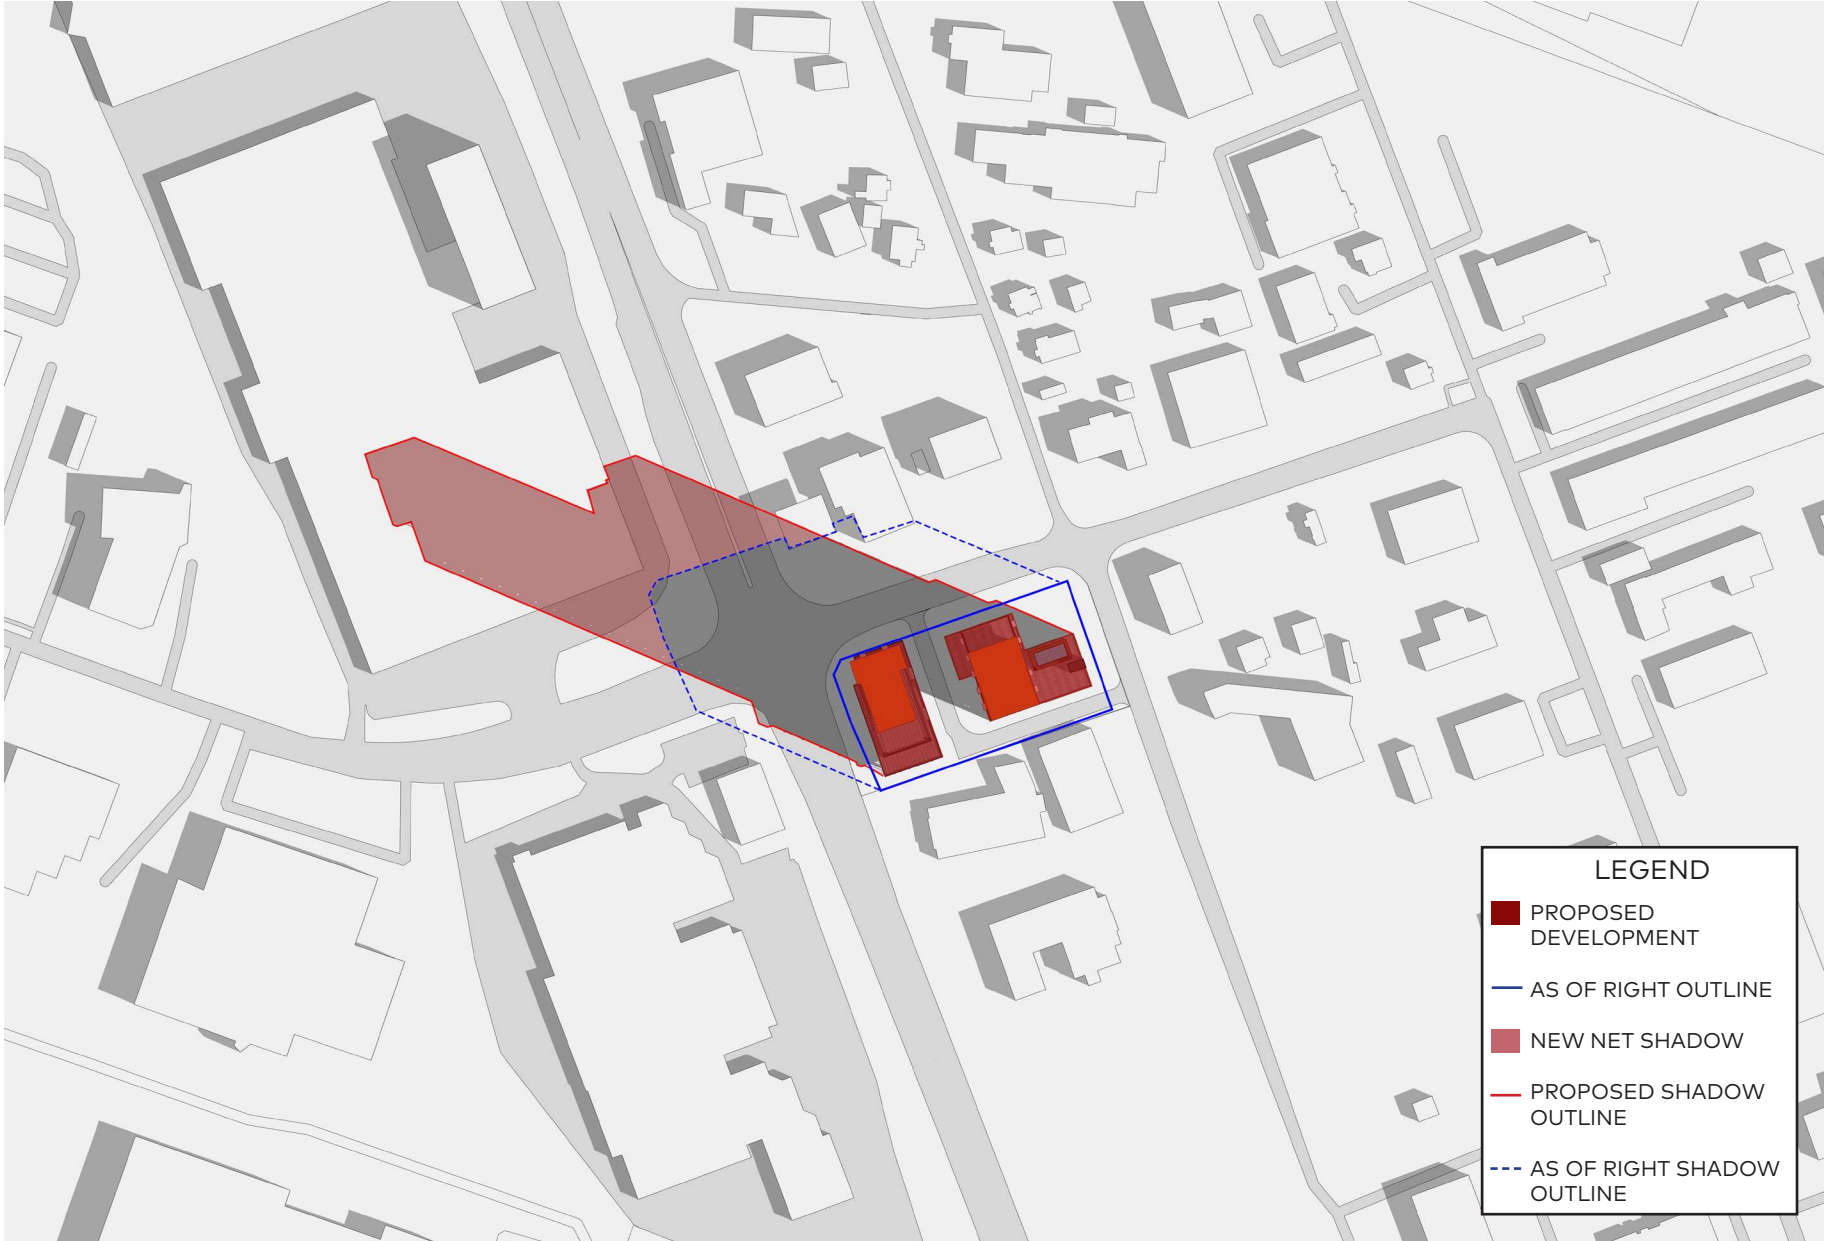

June 21, 7pm

June 21, 8pm

June 21, 8:55pm

LEGEND

- PROPOSED DEVELOPMENT
- AS OF RIGHT OUTLINE
- NEW NET SHADOW
- PROPOSED SHADOW OUTLINE
- - - AS OF RIGHT SHADOW OUTLINE

September 21, 6:49am

September 21, 8am

LEGEND	
■	PROPOSED DEVELOPMENT
—	AS OF RIGHT OUTLINE
■	NEW NET SHADOW
—	PROPOSED SHADOW OUTLINE
- - -	AS OF RIGHT SHADOW OUTLINE

September 21, 10am

LEGEND

- PROPOSED DEVELOPMENT
- AS OF RIGHT OUTLINE
- NEW NET SHADOW
- PROPOSED SHADOW OUTLINE
- - - AS OF RIGHT SHADOW OUTLINE

September 21, 11am

LEGEND

- PROPOSED DEVELOPMENT
- AS OF RIGHT OUTLINE
- NEW NET SHADOW
- PROPOSED SHADOW OUTLINE
- - - AS OF RIGHT SHADOW OUTLINE

September 21, 12pm

LEGEND

- PROPOSED DEVELOPMENT
- AS OF RIGHT OUTLINE
- NEW NET SHADOW
- PROPOSED SHADOW OUTLINE
- - - AS OF RIGHT SHADOW OUTLINE