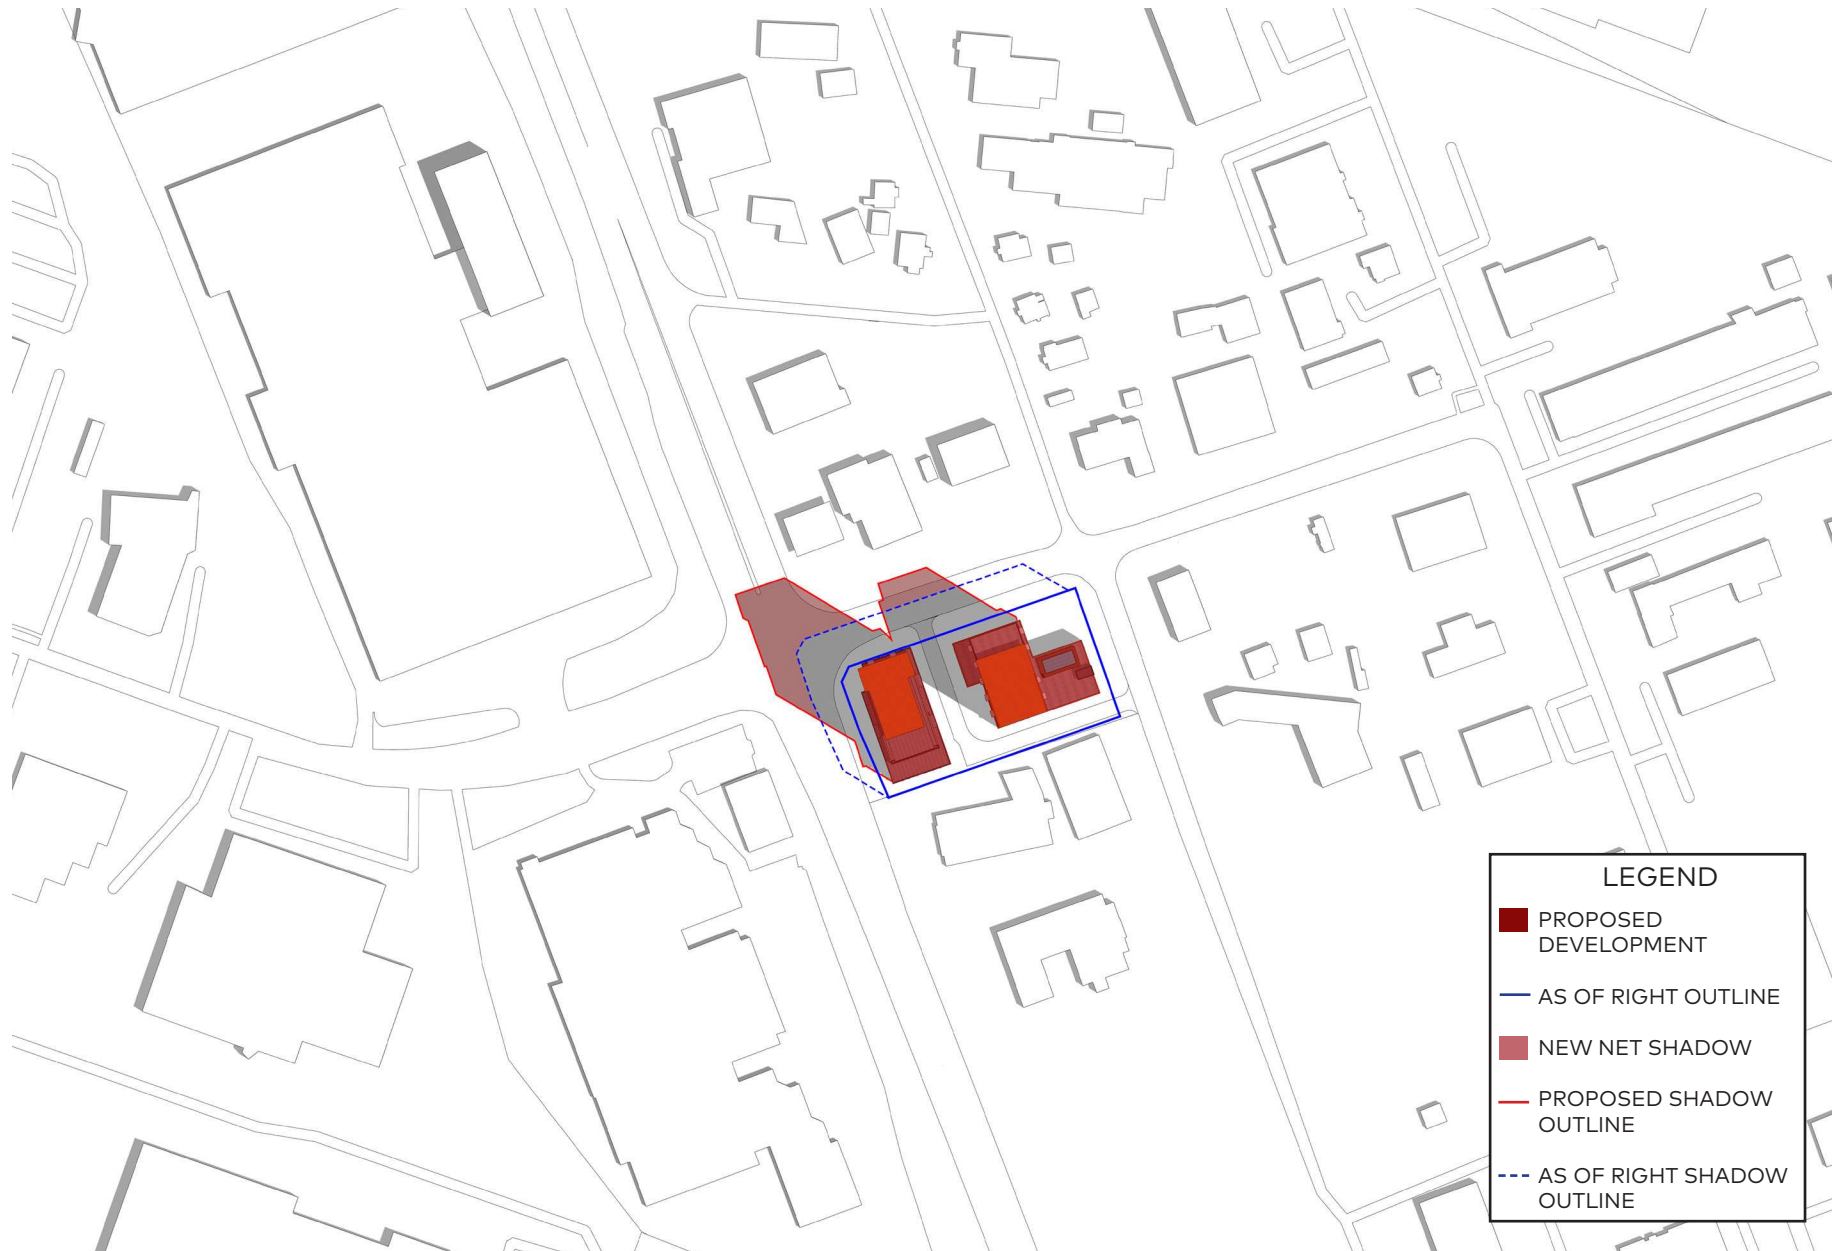

June 21, 10am

LEGEND

- PROPOSED DEVELOPMENT
- AS OF RIGHT OUTLINE
- NEW NET SHADOW
- PROPOSED SHADOW OUTLINE
- - - AS OF RIGHT SHADOW OUTLINE

June 21, 11am

June 21, 12pm

LEGEND

- PROPOSED DEVELOPMENT
- AS OF RIGHT OUTLINE
- NEW NET SHADOW
- - - PROPOSED SHADOW OUTLINE
- - - AS OF RIGHT SHADOW OUTLINE

June 21, 1pm

LEGEND

- PROPOSED DEVELOPMENT
- AS OF RIGHT OUTLINE
- NEW NET SHADOW
- PROPOSED SHADOW OUTLINE
- - - AS OF RIGHT SHADOW OUTLINE

June 21, 2pm

LEGEND

- PROPOSED DEVELOPMENT
- AS OF RIGHT OUTLINE
- NEW NET SHADOW
- PROPOSED SHADOW OUTLINE
- - - AS OF RIGHT SHADOW OUTLINE

June 21, 3pm

LEGEND

- PROPOSED DEVELOPMENT
- AS OF RIGHT OUTLINE
- NEW NET SHADOW
- PROPOSED SHADOW OUTLINE
- - - AS OF RIGHT SHADOW OUTLINE

June 21, 4pm

LEGEND

- PROPOSED DEVELOPMENT
- AS OF RIGHT OUTLINE
- NEW NET SHADOW
- PROPOSED SHADOW OUTLINE
- - - AS OF RIGHT SHADOW OUTLINE