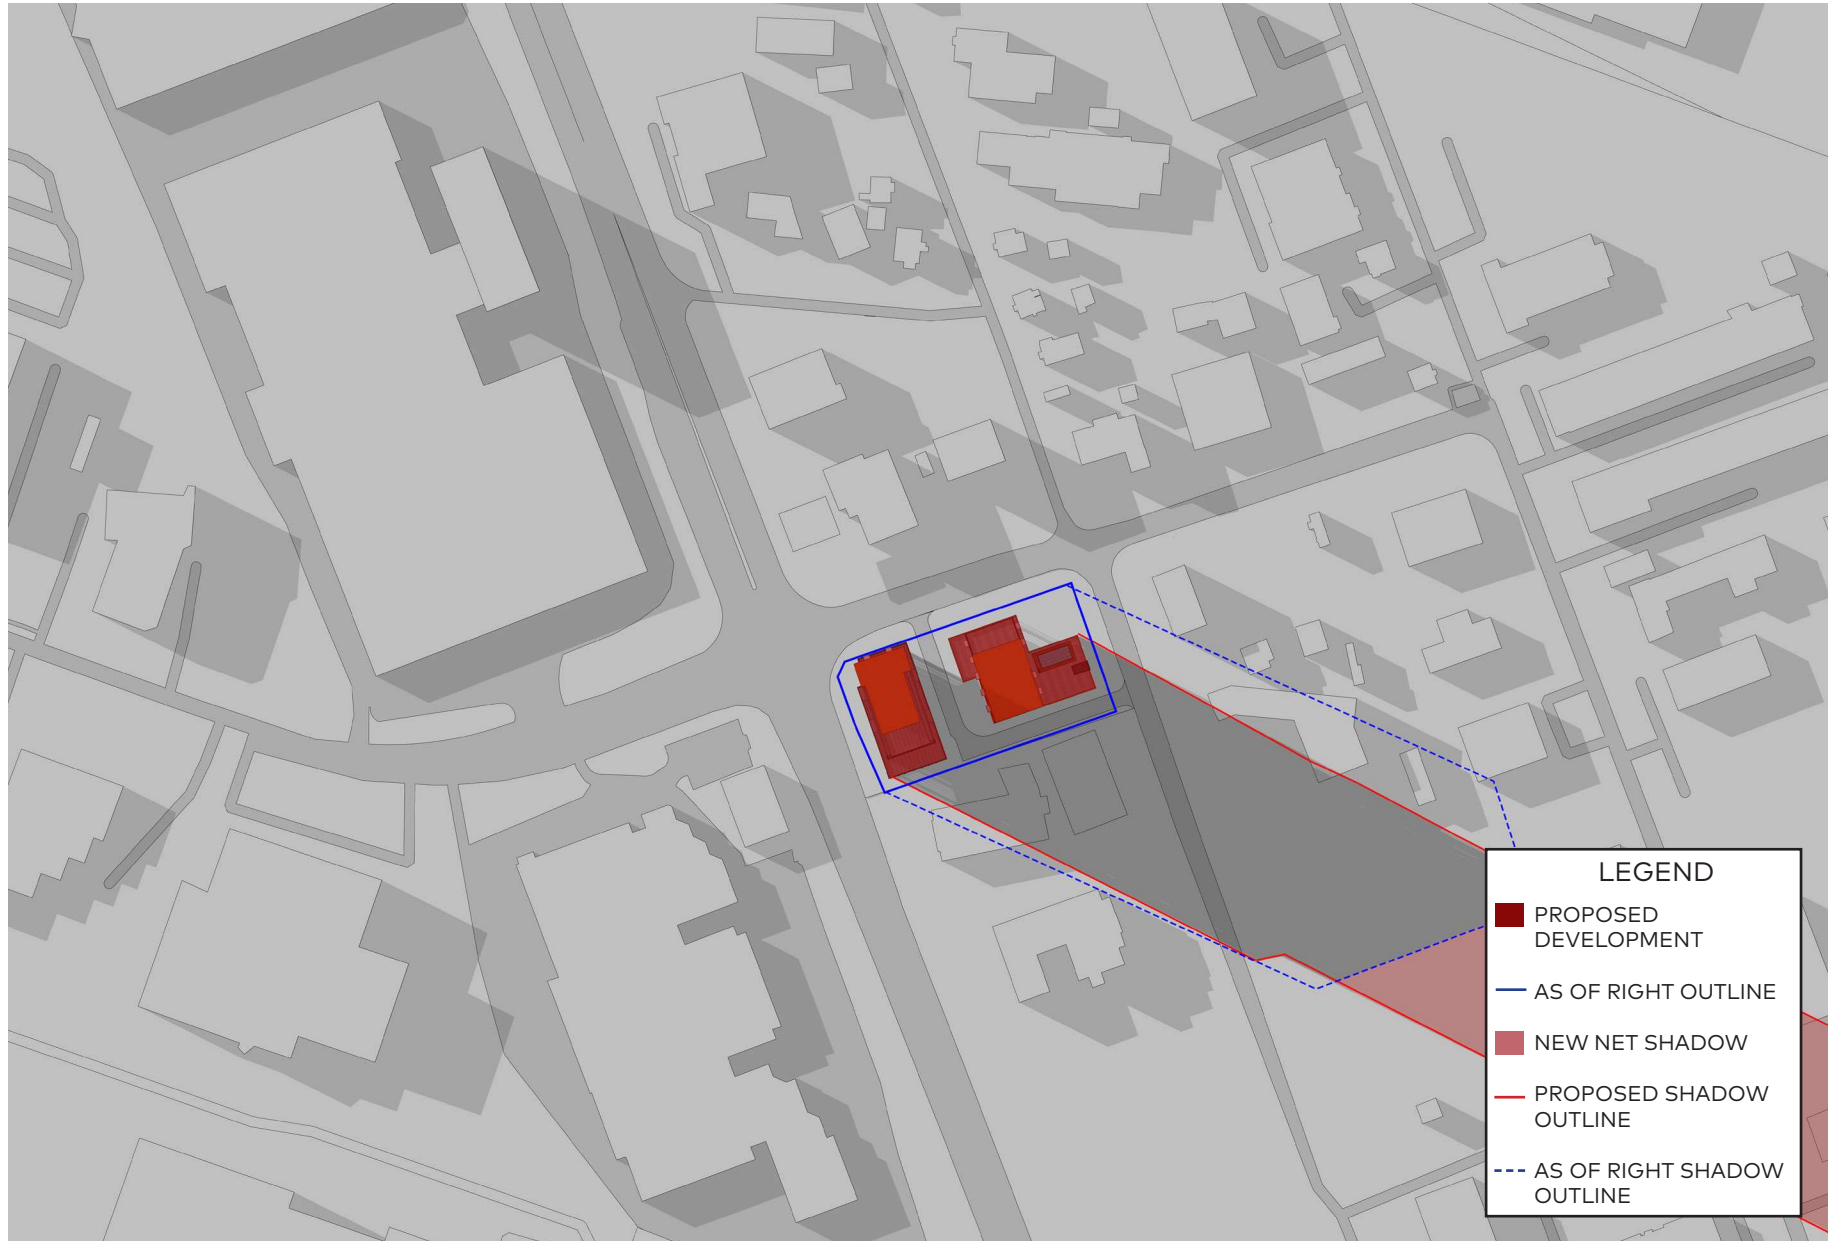

June 21, 5pm

LEGEND

- PROPOSED DEVELOPMENT
- AS OF RIGHT OUTLINE
- NEW NET SHADOW
- PROPOSED SHADOW OUTLINE
- - - AS OF RIGHT SHADOW OUTLINE

June 21, 6pm

LEGEND

- PROPOSED DEVELOPMENT
- AS OF RIGHT OUTLINE
- NEW NET SHADOW
- PROPOSED SHADOW OUTLINE
- - - AS OF RIGHT SHADOW OUTLINE

June 21, 7pm

June 21, 8pm

June 21, 8:55pm

LEGEND

- PROPOSED DEVELOPMENT
- AS OF RIGHT OUTLINE
- NEW NET SHADOW
- PROPOSED SHADOW OUTLINE
- - - AS OF RIGHT SHADOW OUTLINE

September 21, 6:49am

September 21, 8am

LEGEND	
■	PROPOSED DEVELOPMENT
—	AS OF RIGHT OUTLINE
■	NEW NET SHADOW
—	PROPOSED SHADOW OUTLINE
- - -	AS OF RIGHT SHADOW OUTLINE

September 21, 10am

LEGEND

- PROPOSED DEVELOPMENT
- AS OF RIGHT OUTLINE
- NEW NET SHADOW
- PROPOSED SHADOW OUTLINE
- - - AS OF RIGHT SHADOW OUTLINE