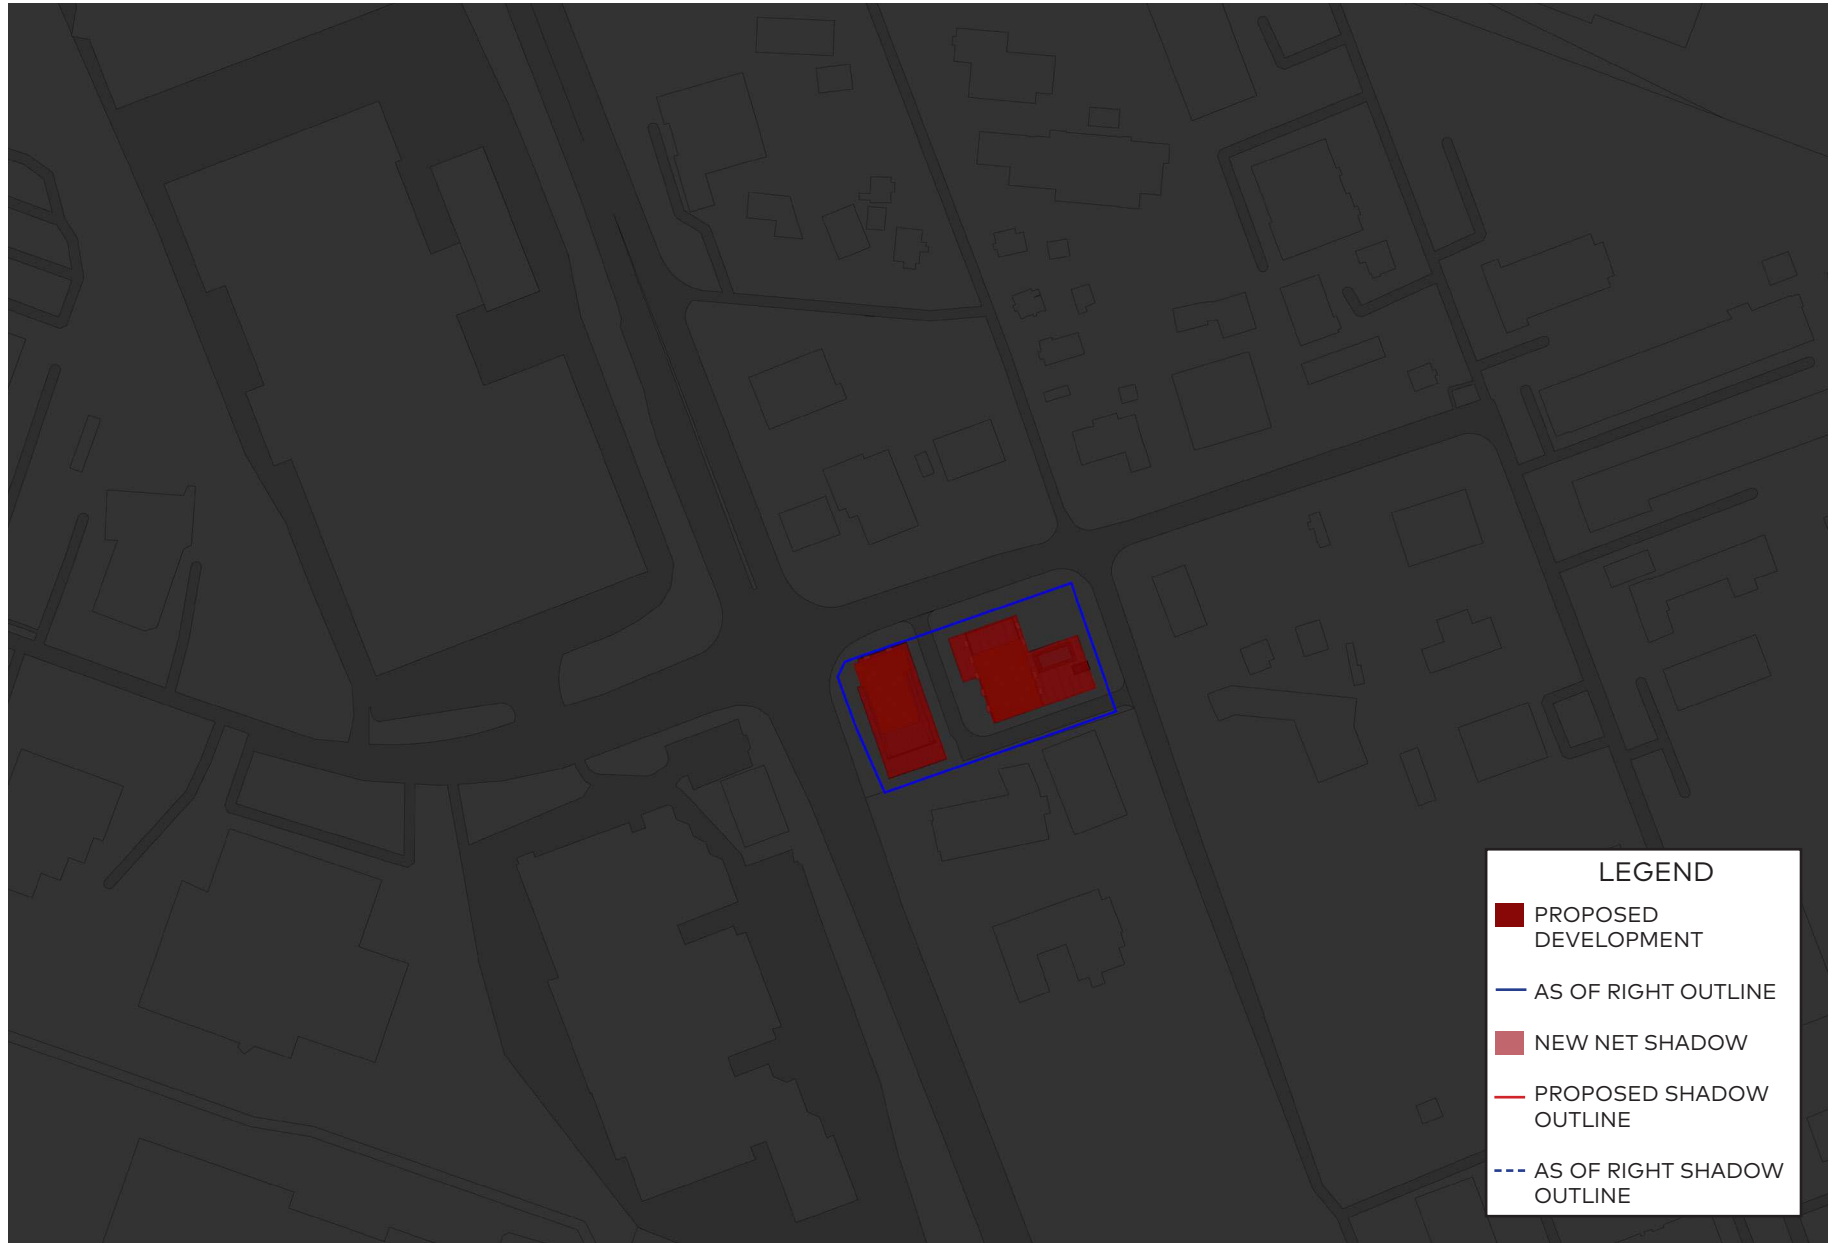

June 21, 5pm

LEGEND

- PROPOSED DEVELOPMENT
- AS OF RIGHT OUTLINE
- NEW NET SHADOW
- PROPOSED SHADOW OUTLINE
- - - AS OF RIGHT SHADOW OUTLINE

June 21, 6pm

LEGEND

- PROPOSED DEVELOPMENT
- AS OF RIGHT OUTLINE
- NEW NET SHADOW
- PROPOSED SHADOW OUTLINE
- - - AS OF RIGHT SHADOW OUTLINE

June 21, 7pm

June 21, 8pm

June 21, 8:55pm

LEGEND

- PROPOSED DEVELOPMENT
- AS OF RIGHT OUTLINE
- NEW NET SHADOW
- PROPOSED SHADOW OUTLINE
- - - AS OF RIGHT SHADOW OUTLINE

September 21, 6:49am

September 21, 8am

LEGEND	
■	PROPOSED DEVELOPMENT
—	AS OF RIGHT OUTLINE
■	NEW NET SHADOW
—	PROPOSED SHADOW OUTLINE
- - -	AS OF RIGHT SHADOW OUTLINE

September 21, 10am

LEGEND

- PROPOSED DEVELOPMENT
- AS OF RIGHT OUTLINE
- NEW NET SHADOW
- PROPOSED SHADOW OUTLINE
- - - AS OF RIGHT SHADOW OUTLINE