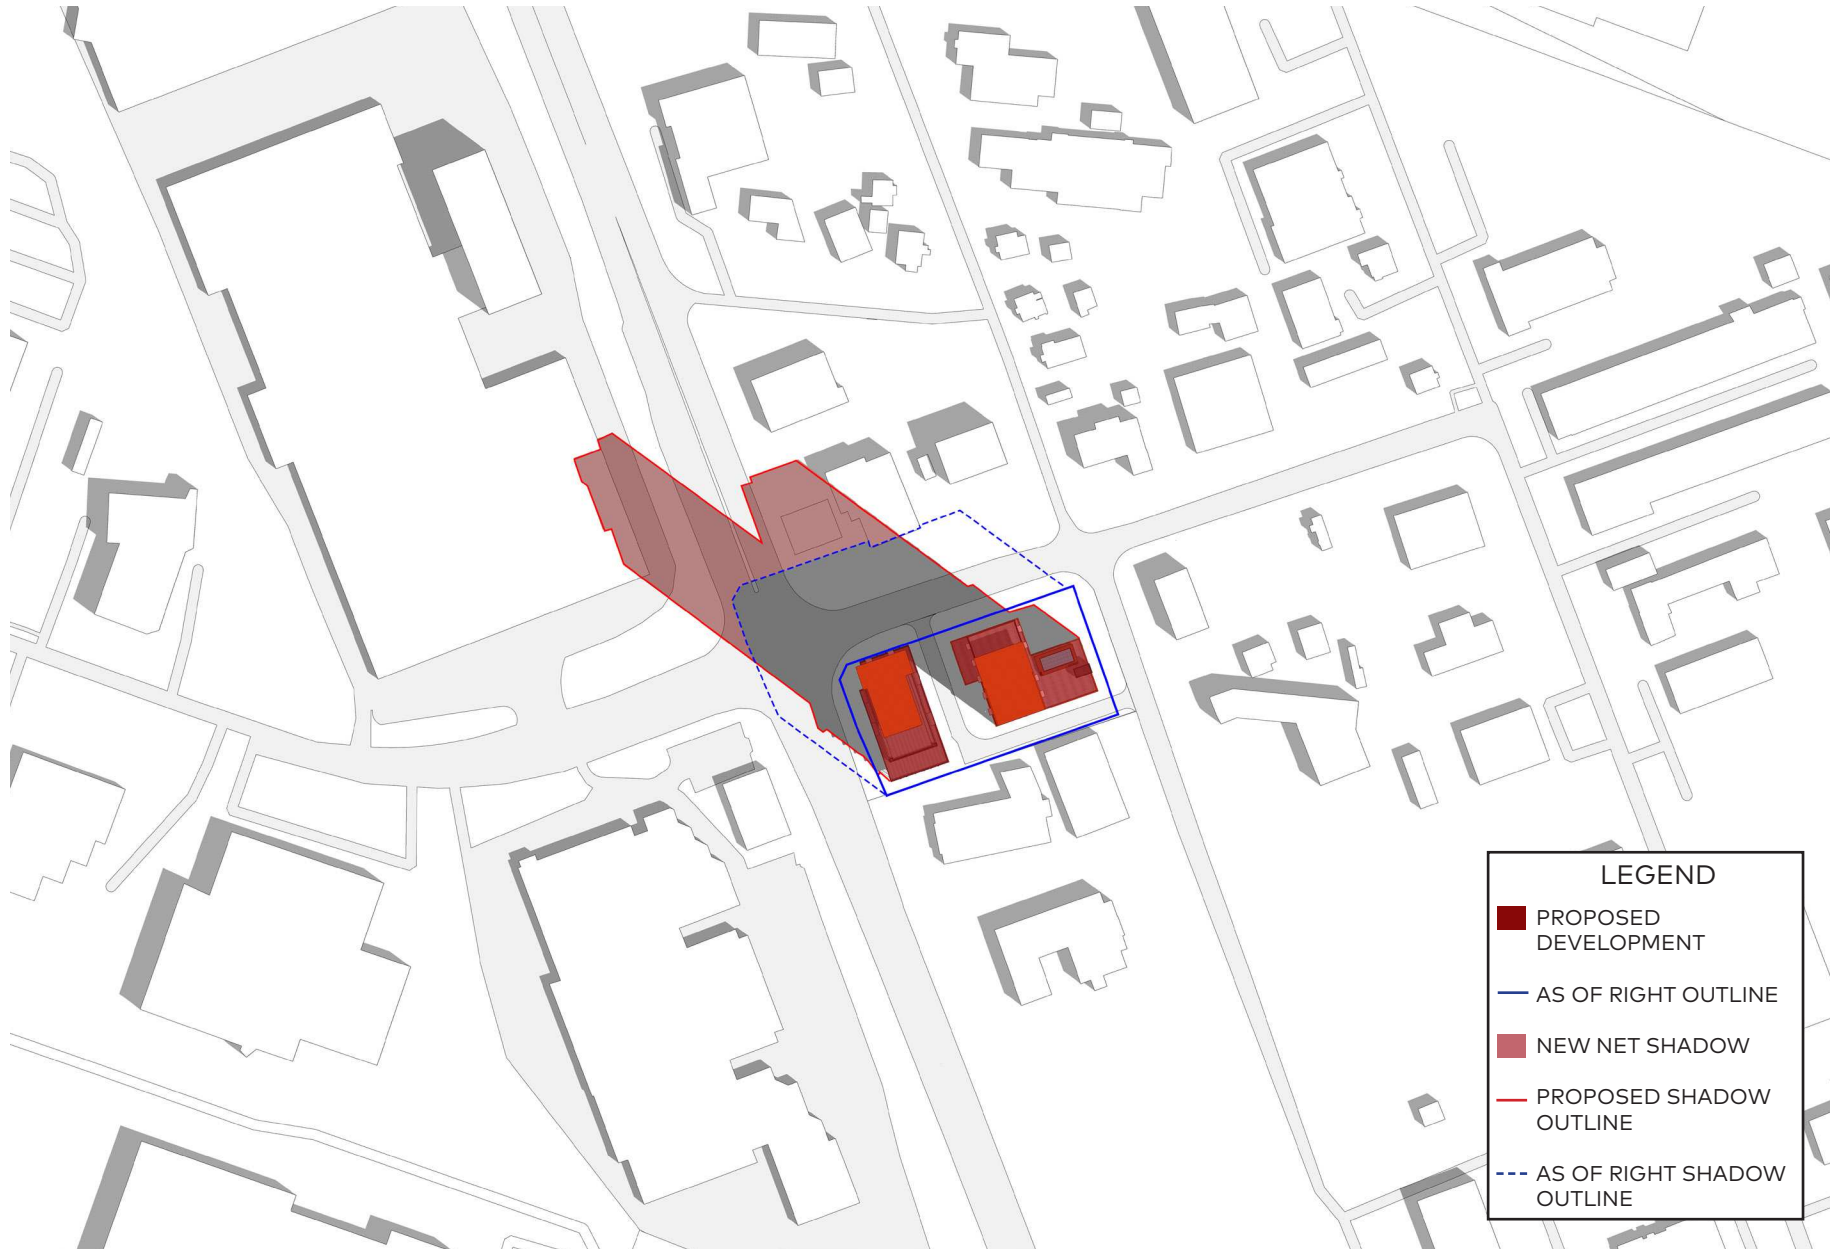

June 21, 7pm

June 21, 8pm

June 21, 8:55pm

LEGEND

- PROPOSED DEVELOPMENT
- AS OF RIGHT OUTLINE
- NEW NET SHADOW
- PROPOSED SHADOW OUTLINE
- - - AS OF RIGHT SHADOW OUTLINE

September 21, 6:49am

September 21, 8am

LEGEND	
■	PROPOSED DEVELOPMENT
—	AS OF RIGHT OUTLINE
■	NEW NET SHADOW
—	PROPOSED SHADOW OUTLINE
- - -	AS OF RIGHT SHADOW OUTLINE

September 21, 10am

LEGEND

- PROPOSED DEVELOPMENT
- AS OF RIGHT OUTLINE
- NEW NET SHADOW
- PROPOSED SHADOW OUTLINE
- - - AS OF RIGHT SHADOW OUTLINE

September 21, 11am

LEGEND

- PROPOSED DEVELOPMENT
- AS OF RIGHT OUTLINE
- NEW NET SHADOW
- PROPOSED SHADOW OUTLINE
- - - AS OF RIGHT SHADOW OUTLINE

September 21, 12pm

LEGEND

- PROPOSED DEVELOPMENT
- AS OF RIGHT OUTLINE
- NEW NET SHADOW
- PROPOSED SHADOW OUTLINE
- - - AS OF RIGHT SHADOW OUTLINE

September 21, 7:01pm

LEGEND

- PROPOSED DEVELOPMENT
- AS OF RIGHT OUTLINE
- NEW NET SHADOW
- PROPOSED SHADOW OUTLINE
- - - AS OF RIGHT SHADOW OUTLINE

December 21, 8am

December 21, 9am

December 21, 11am

December 21, 12pm