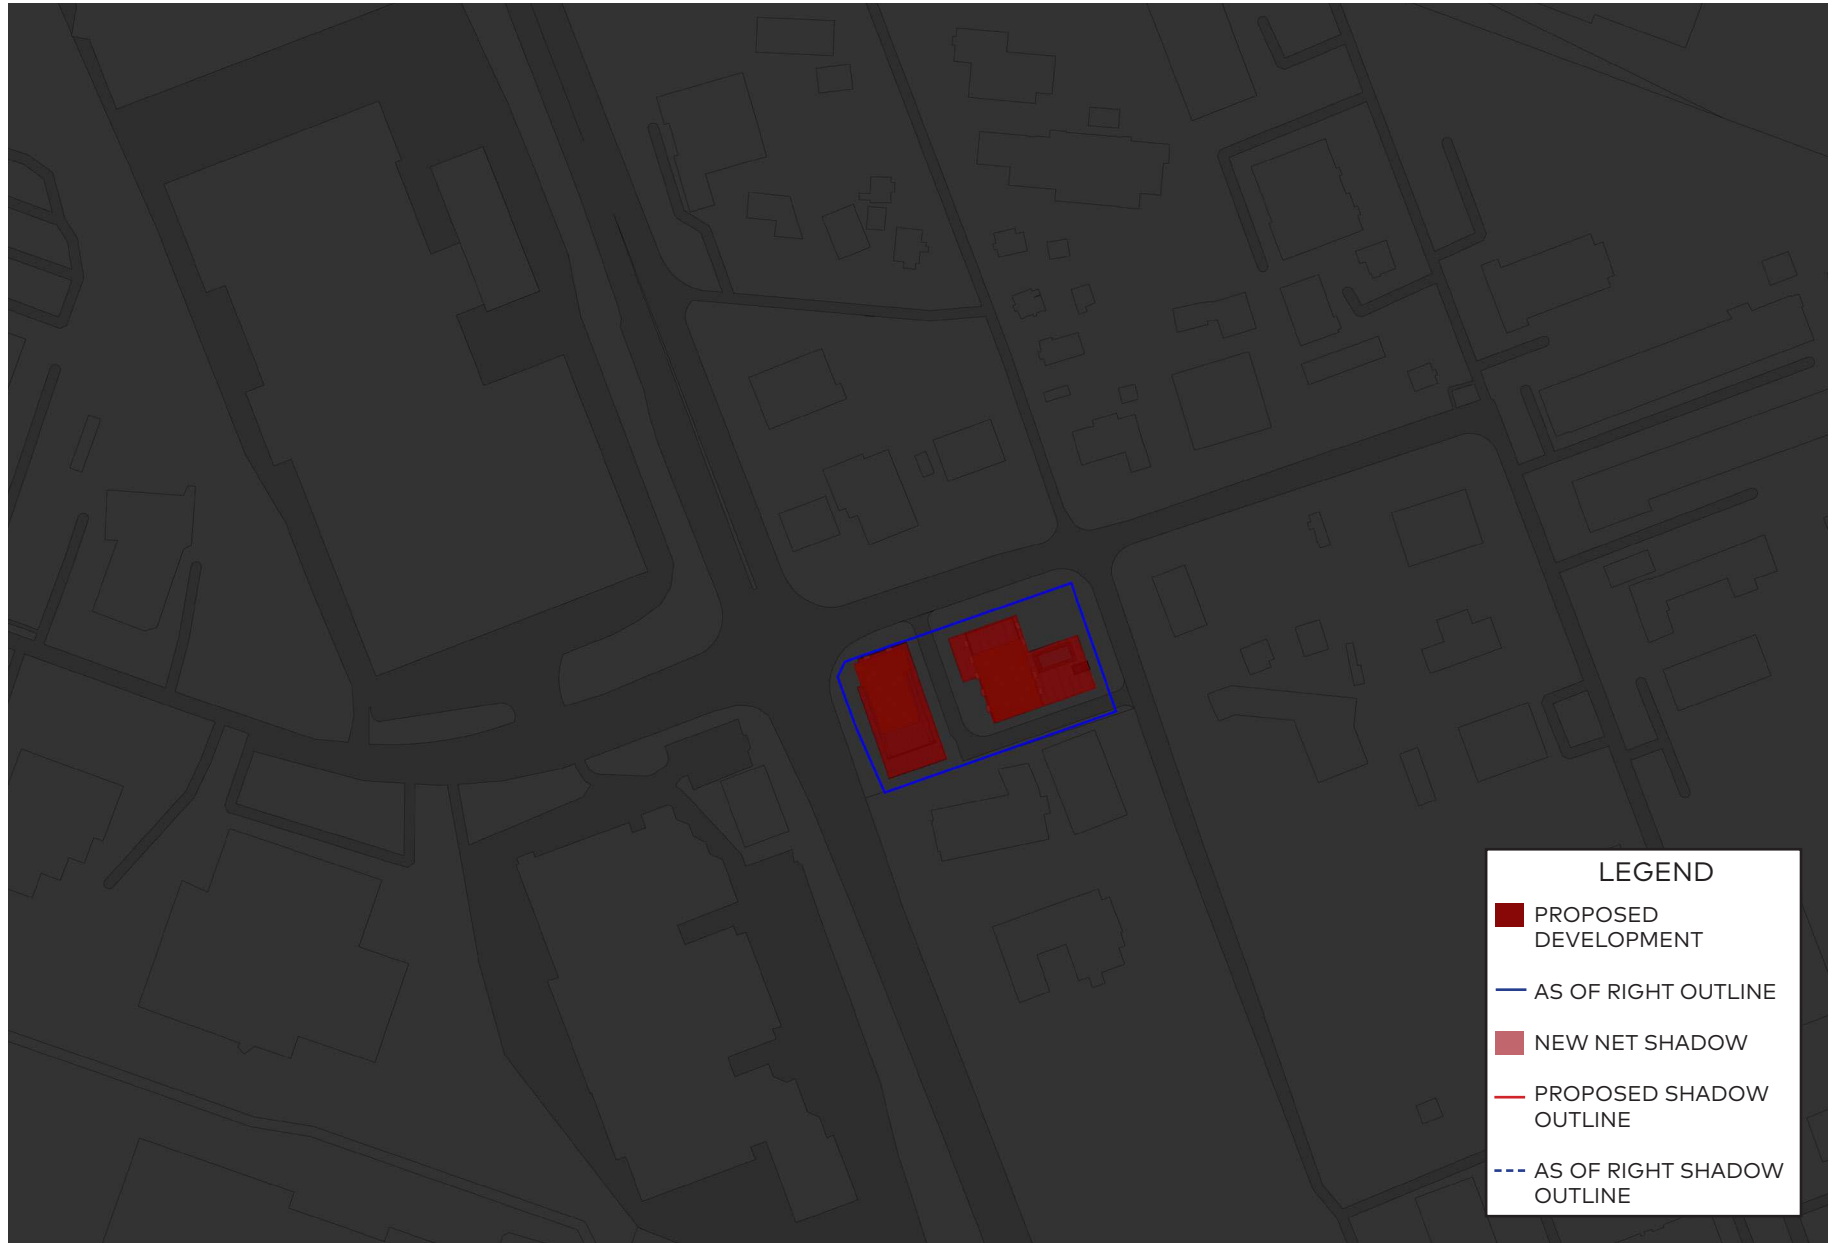

June 21, 5:15am

June 21, 6am

June 21, 7am

June 21, 8am

LEGEND

- PROPOSED DEVELOPMENT
- AS OF RIGHT OUTLINE
- NEW NET SHADOW
- PROPOSED SHADOW OUTLINE
- - - AS OF RIGHT SHADOW OUTLINE

June 21, 9am

LEGEND	
	PROPOSED DEVELOPMENT
	AS OF RIGHT OUTLINE
	NEW NET SHADOW
	PROPOSED SHADOW OUTLINE
	AS OF RIGHT SHADOW OUTLINE

June 21, 10am

LEGEND

- PROPOSED DEVELOPMENT
- AS OF RIGHT OUTLINE
- NEW NET SHADOW
- PROPOSED SHADOW OUTLINE
- - - AS OF RIGHT SHADOW OUTLINE

June 21, 11am

June 21, 12pm

LEGEND

- PROPOSED DEVELOPMENT
- AS OF RIGHT OUTLINE
- NEW NET SHADOW
- - - PROPOSED SHADOW OUTLINE
- - - AS OF RIGHT SHADOW OUTLINE

June 21, 1pm

LEGEND

- PROPOSED DEVELOPMENT
- AS OF RIGHT OUTLINE
- NEW NET SHADOW
- PROPOSED SHADOW OUTLINE
- - - AS OF RIGHT SHADOW OUTLINE

June 21, 2pm

LEGEND

- PROPOSED DEVELOPMENT
- AS OF RIGHT OUTLINE
- NEW NET SHADOW
- PROPOSED SHADOW OUTLINE
- - - AS OF RIGHT SHADOW OUTLINE