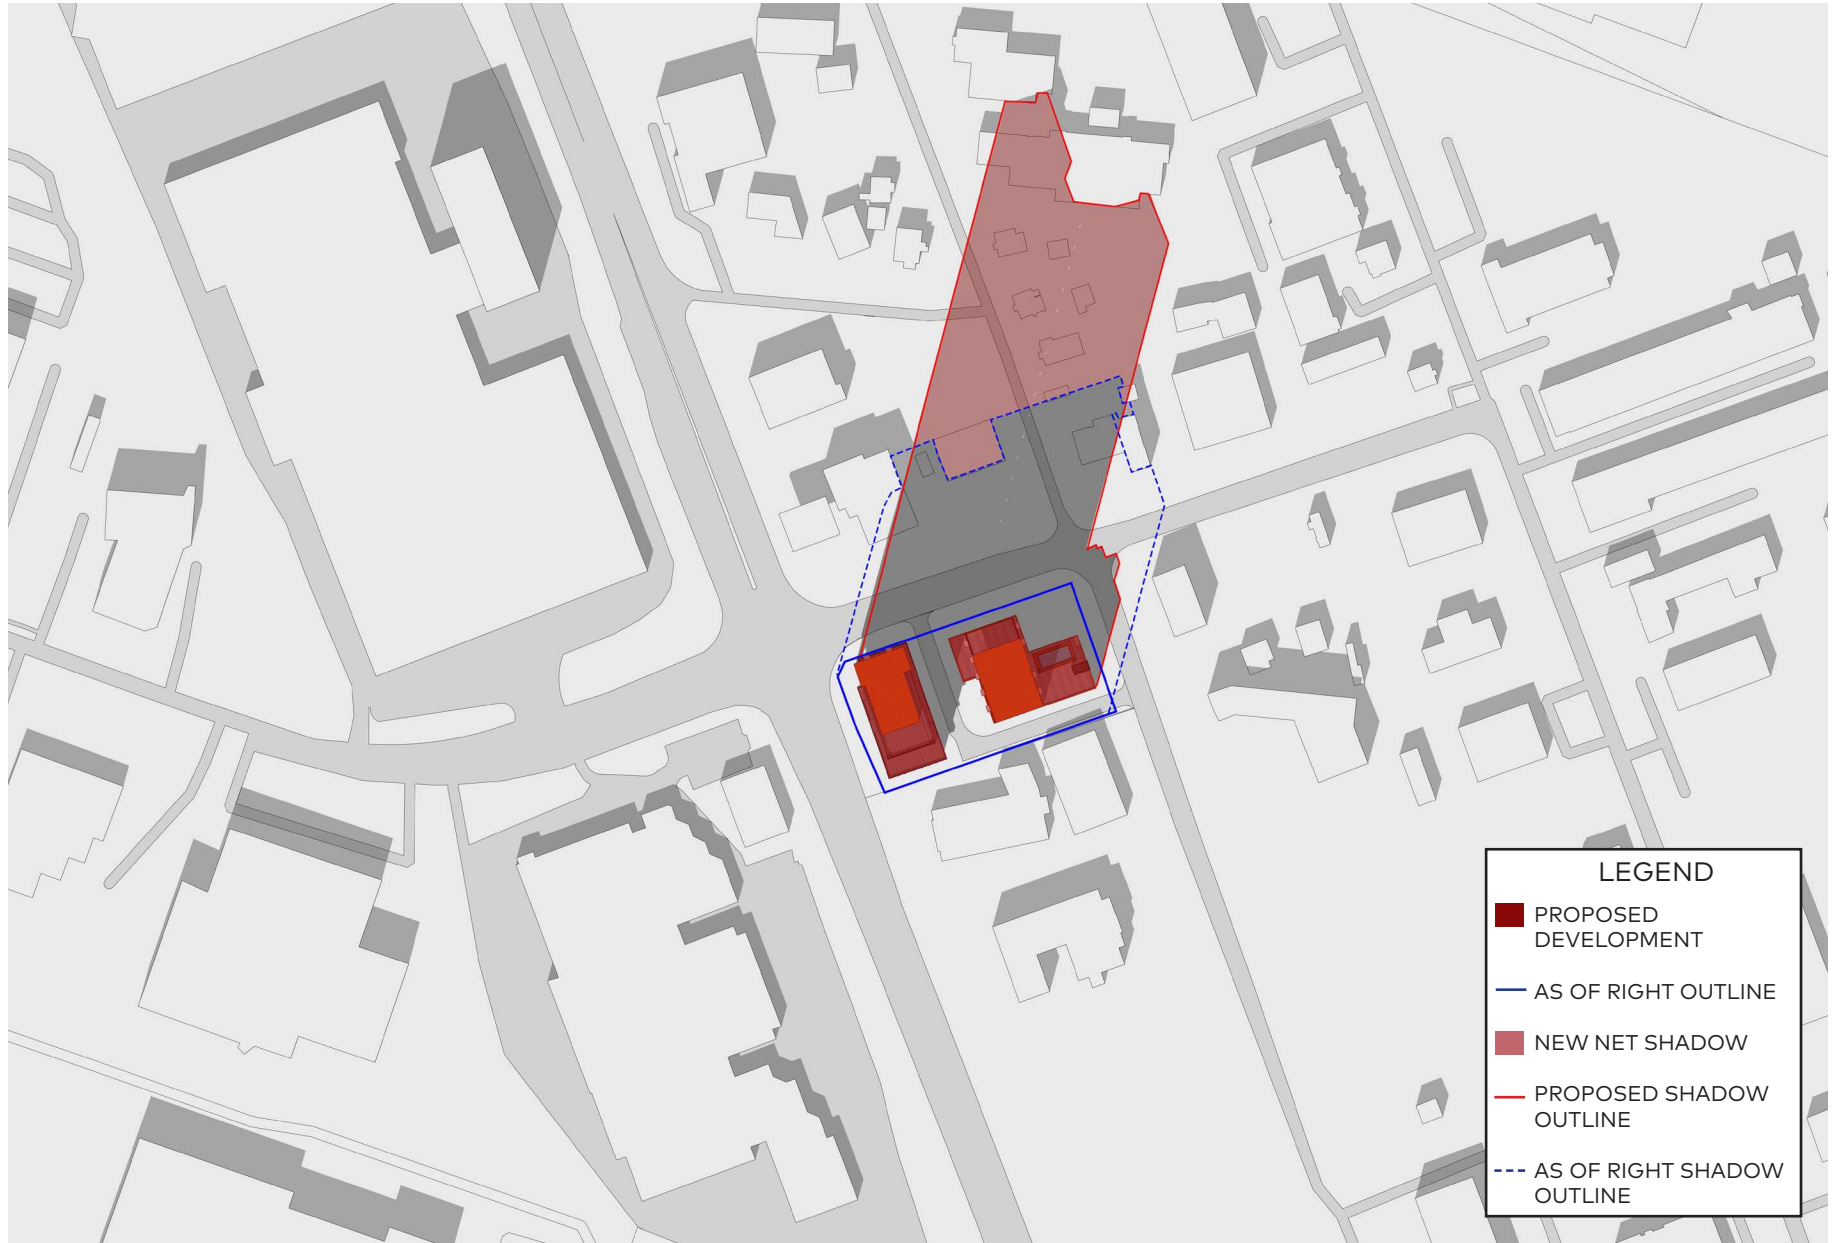

September 21, 3pm

LEGEND

- PROPOSED DEVELOPMENT
- AS OF RIGHT OUTLINE
- NEW NET SHADOW
- PROPOSED SHADOW OUTLINE
- AS OF RIGHT SHADOW OUTLINE

September 21, 4pm

September 21, 5pm

LEGEND

- PROPOSED DEVELOPMENT
- AS OF RIGHT OUTLINE
- NEW NET SHADOW
- PROPOSED SHADOW OUTLINE
- AS OF RIGHT SHADOW OUTLINE

September 21, 7:01pm

LEGEND

- PROPOSED DEVELOPMENT
- AS OF RIGHT OUTLINE
- NEW NET SHADOW
- PROPOSED SHADOW OUTLINE
- - - AS OF RIGHT SHADOW OUTLINE

December 21, 8am

December 21, 9am

December 21, 11am

December 21, 12pm

December 21, 1pm

December 21, 3pm

December 21, 4pm