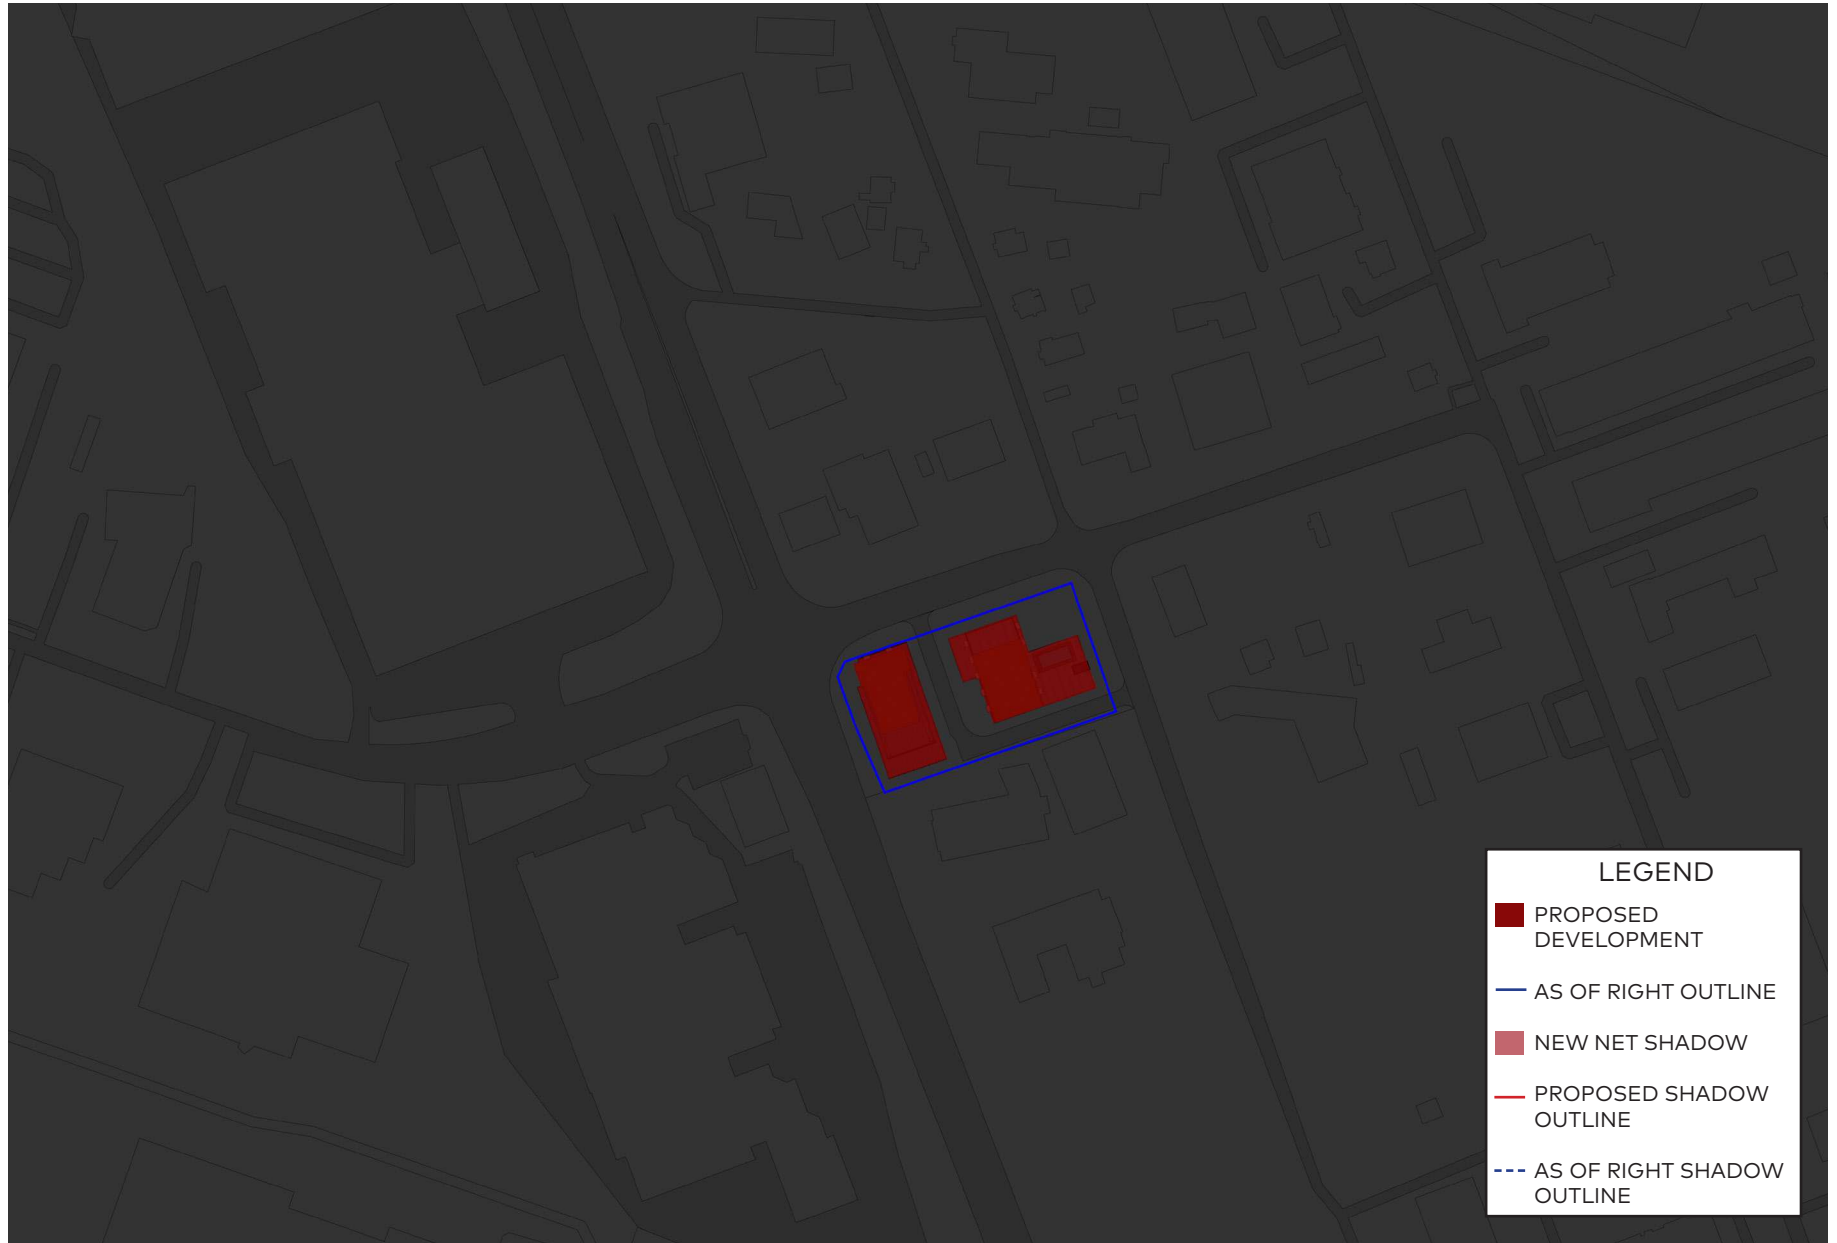

September 21, 3pm

LEGEND

- PROPOSED DEVELOPMENT
- AS OF RIGHT OUTLINE
- NEW NET SHADOW
- PROPOSED SHADOW OUTLINE
- AS OF RIGHT SHADOW OUTLINE

September 21, 4pm

September 21, 5pm

LEGEND

- PROPOSED DEVELOPMENT
- AS OF RIGHT OUTLINE
- NEW NET SHADOW
- PROPOSED SHADOW OUTLINE
- AS OF RIGHT SHADOW OUTLINE

September 21, 7:01pm

LEGEND

- PROPOSED DEVELOPMENT
- AS OF RIGHT OUTLINE
- NEW NET SHADOW
- PROPOSED SHADOW OUTLINE
- - - AS OF RIGHT SHADOW OUTLINE

December 21, 8am

December 21, 9am

December 21, 11am

December 21, 12pm

December 21, 1pm

December 21, 3pm

December 21, 4pm