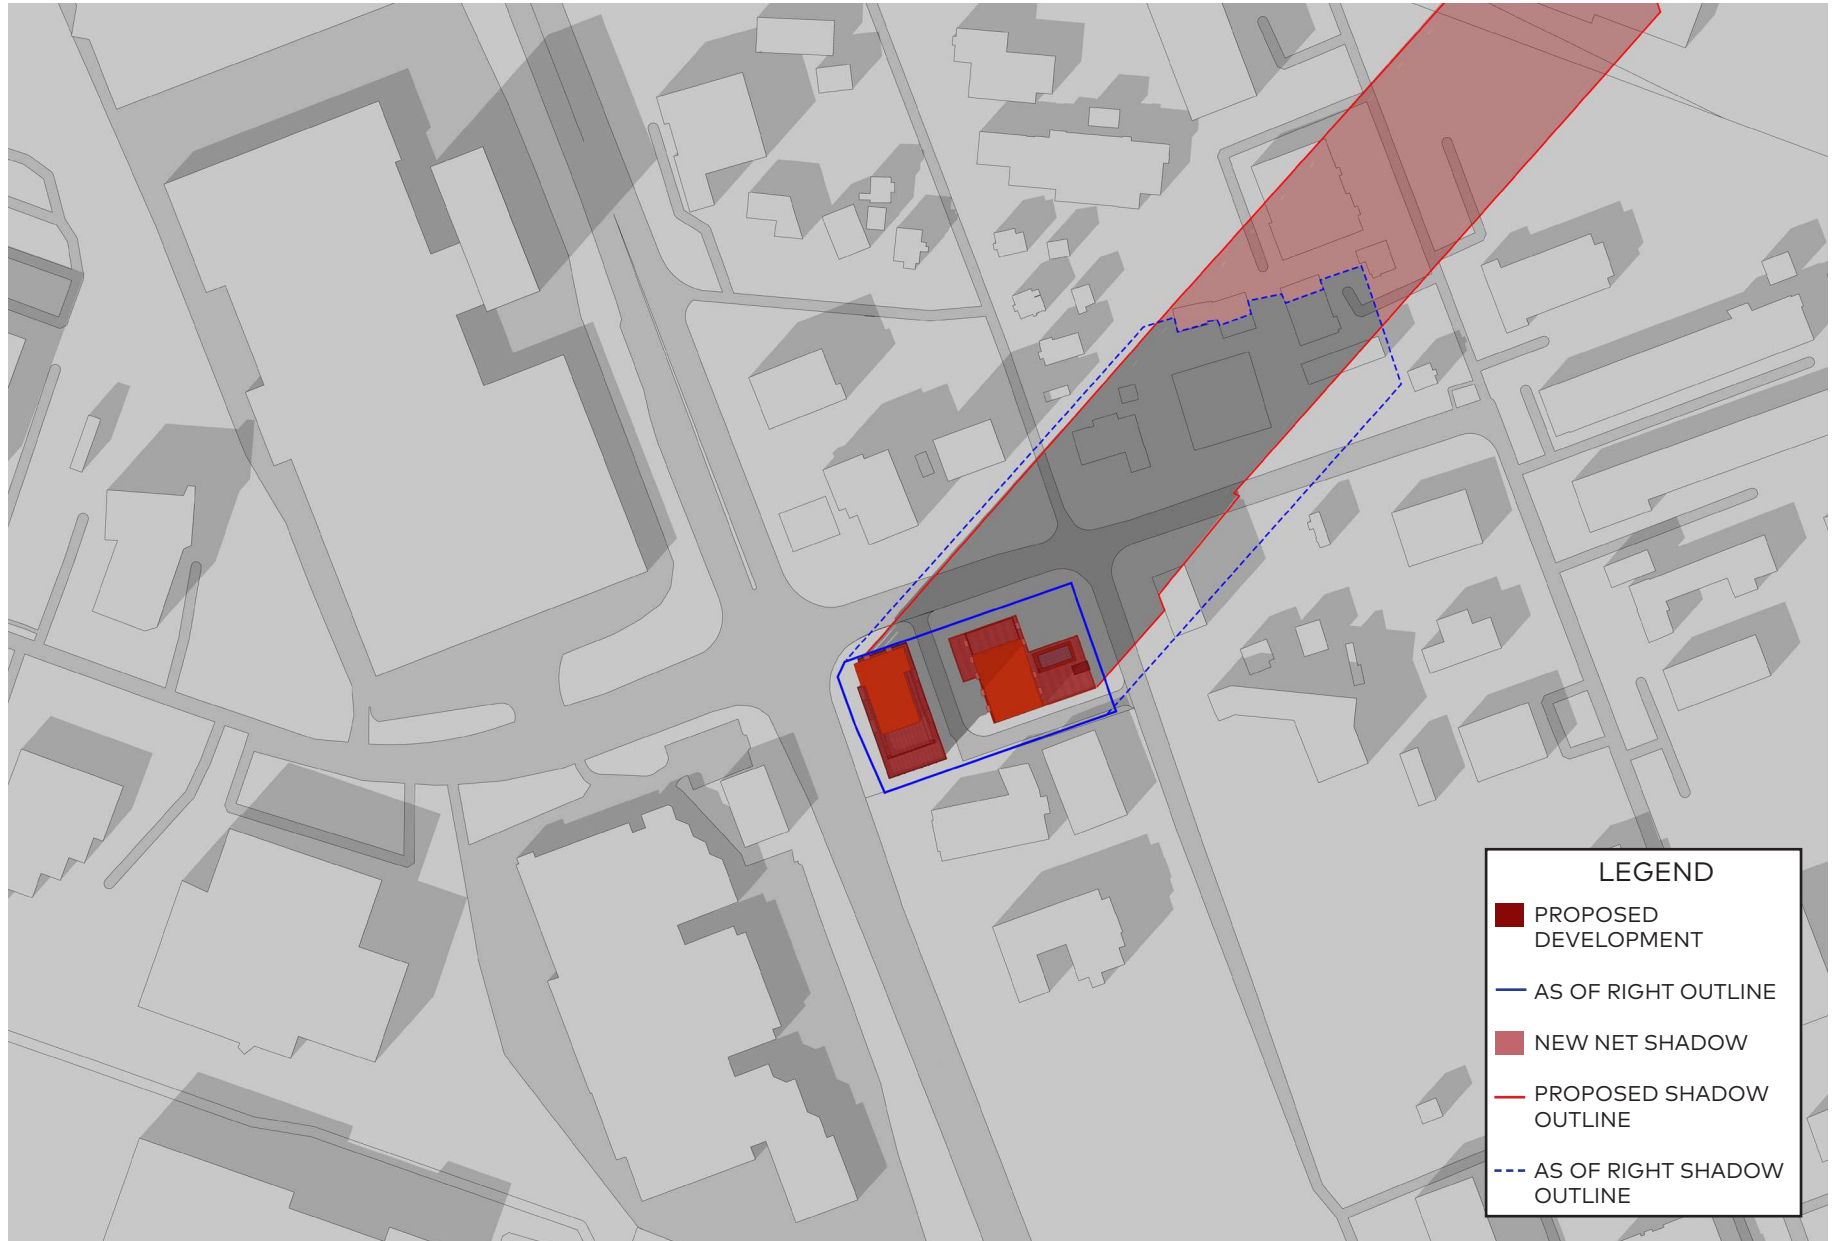

September 21, 3pm

LEGEND

- PROPOSED DEVELOPMENT
- AS OF RIGHT OUTLINE
- NEW NET SHADOW
- PROPOSED SHADOW OUTLINE
- AS OF RIGHT SHADOW OUTLINE

September 21, 4pm

September 21, 5pm

LEGEND

- PROPOSED DEVELOPMENT
- AS OF RIGHT OUTLINE
- NEW NET SHADOW
- PROPOSED SHADOW OUTLINE
- AS OF RIGHT SHADOW OUTLINE

September 21, 7:01pm

LEGEND

- PROPOSED DEVELOPMENT
- AS OF RIGHT OUTLINE
- NEW NET SHADOW
- PROPOSED SHADOW OUTLINE
- - - AS OF RIGHT SHADOW OUTLINE

December 21, 8am

December 21, 9am

December 21, 11am

December 21, 12pm

December 21, 1pm

December 21, 3pm

December 21, 4pm