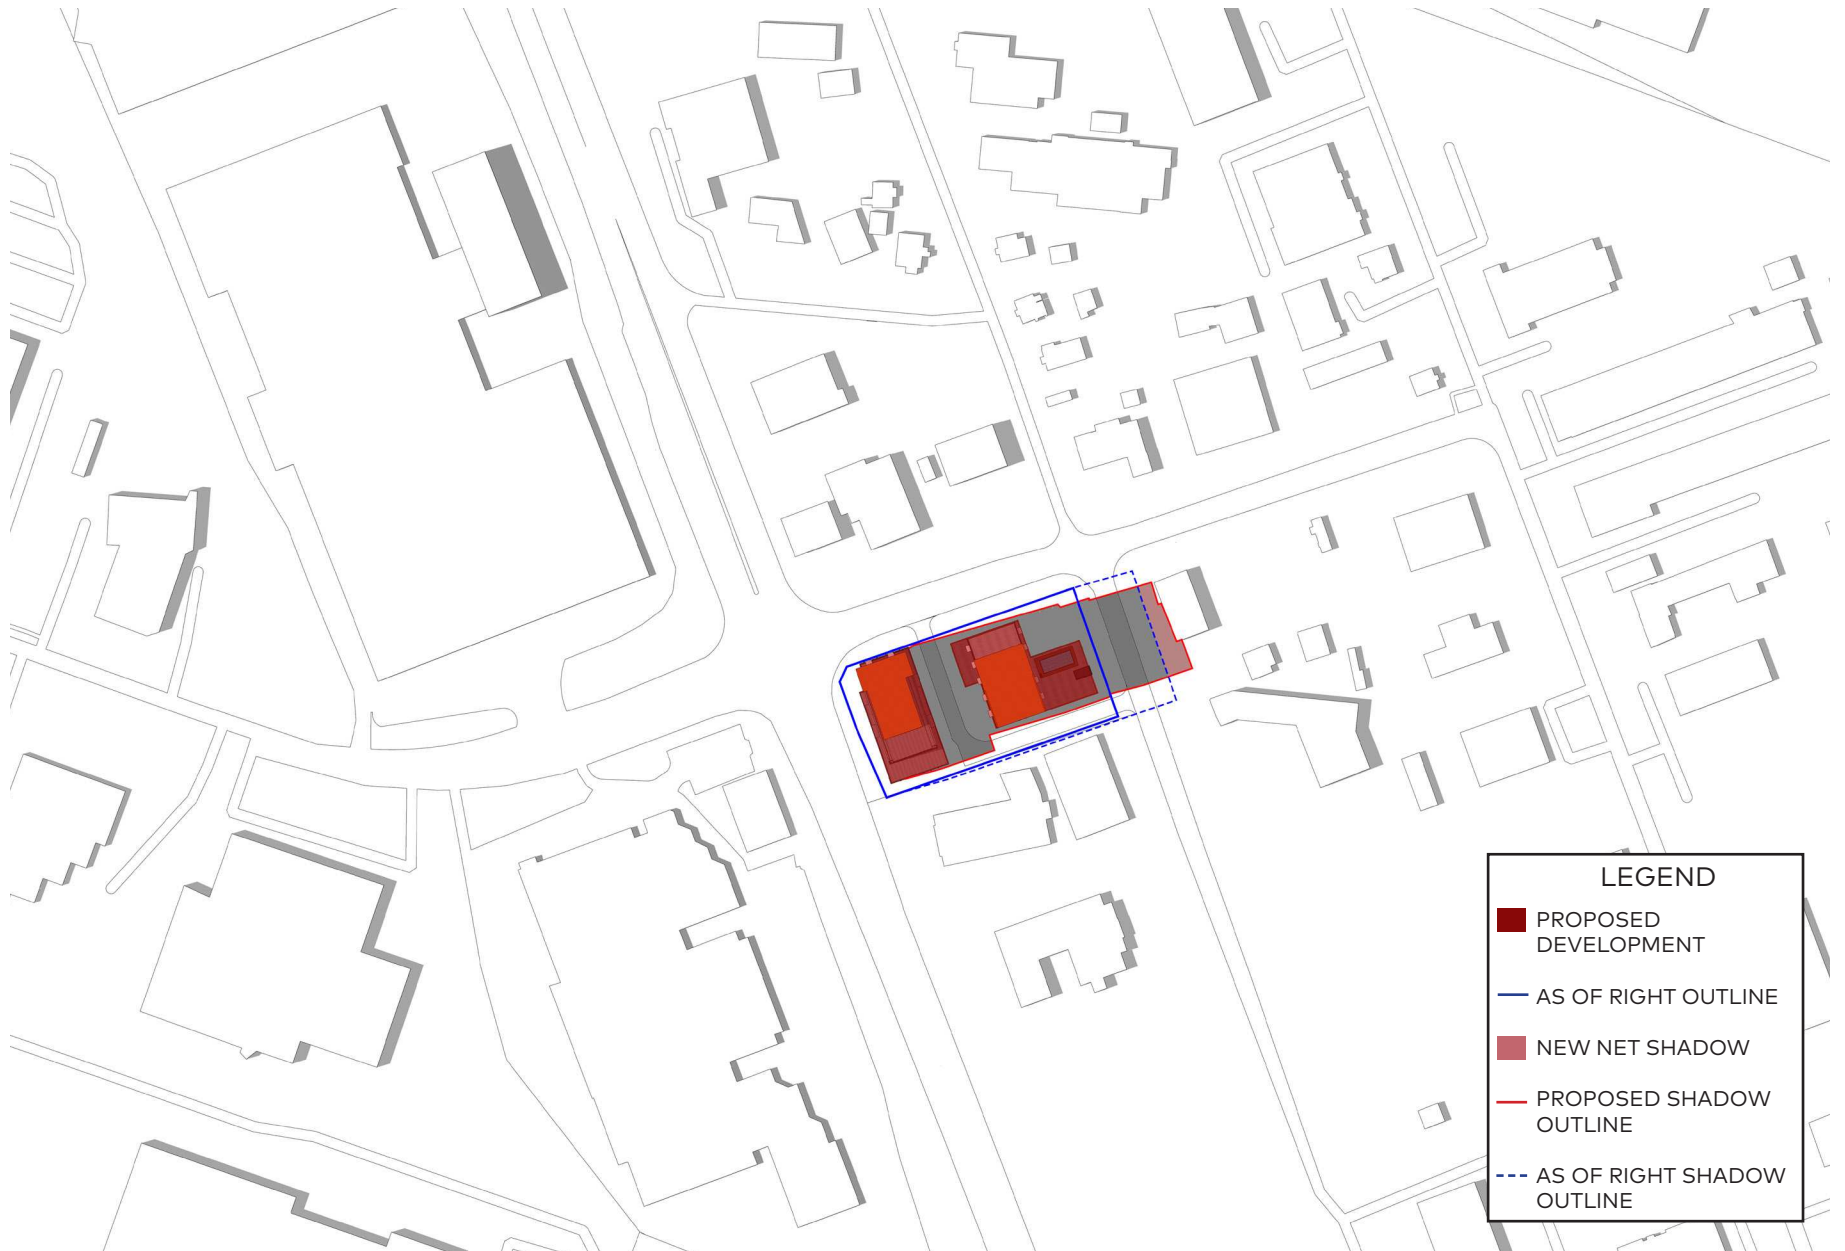

June 21, 3pm

LEGEND

- PROPOSED DEVELOPMENT
- AS OF RIGHT OUTLINE
- NEW NET SHADOW
- PROPOSED SHADOW OUTLINE
- - - AS OF RIGHT SHADOW OUTLINE

June 21, 4pm

LEGEND

- PROPOSED DEVELOPMENT
- AS OF RIGHT OUTLINE
- NEW NET SHADOW
- PROPOSED SHADOW OUTLINE
- - - AS OF RIGHT SHADOW OUTLINE

June 21, 5pm

LEGEND

- PROPOSED DEVELOPMENT
- AS OF RIGHT OUTLINE
- NEW NET SHADOW
- PROPOSED SHADOW OUTLINE
- - - AS OF RIGHT SHADOW OUTLINE

June 21, 6pm

LEGEND

- PROPOSED DEVELOPMENT
- AS OF RIGHT OUTLINE
- NEW NET SHADOW
- PROPOSED SHADOW OUTLINE
- - - AS OF RIGHT SHADOW OUTLINE

June 21, 7pm

June 21, 8pm

June 21, 8:55pm

LEGEND

- PROPOSED DEVELOPMENT
- AS OF RIGHT OUTLINE
- NEW NET SHADOW
- PROPOSED SHADOW OUTLINE
- - - AS OF RIGHT SHADOW OUTLINE

September 21, 6:49am

September 21, 8am

September 21, 7:01pm

LEGEND

- PROPOSED DEVELOPMENT
- AS OF RIGHT OUTLINE
- NEW NET SHADOW
- PROPOSED SHADOW OUTLINE
- - - AS OF RIGHT SHADOW OUTLINE

December 21, 8am

December 21, 9am

December 21, 11am

December 21, 12pm