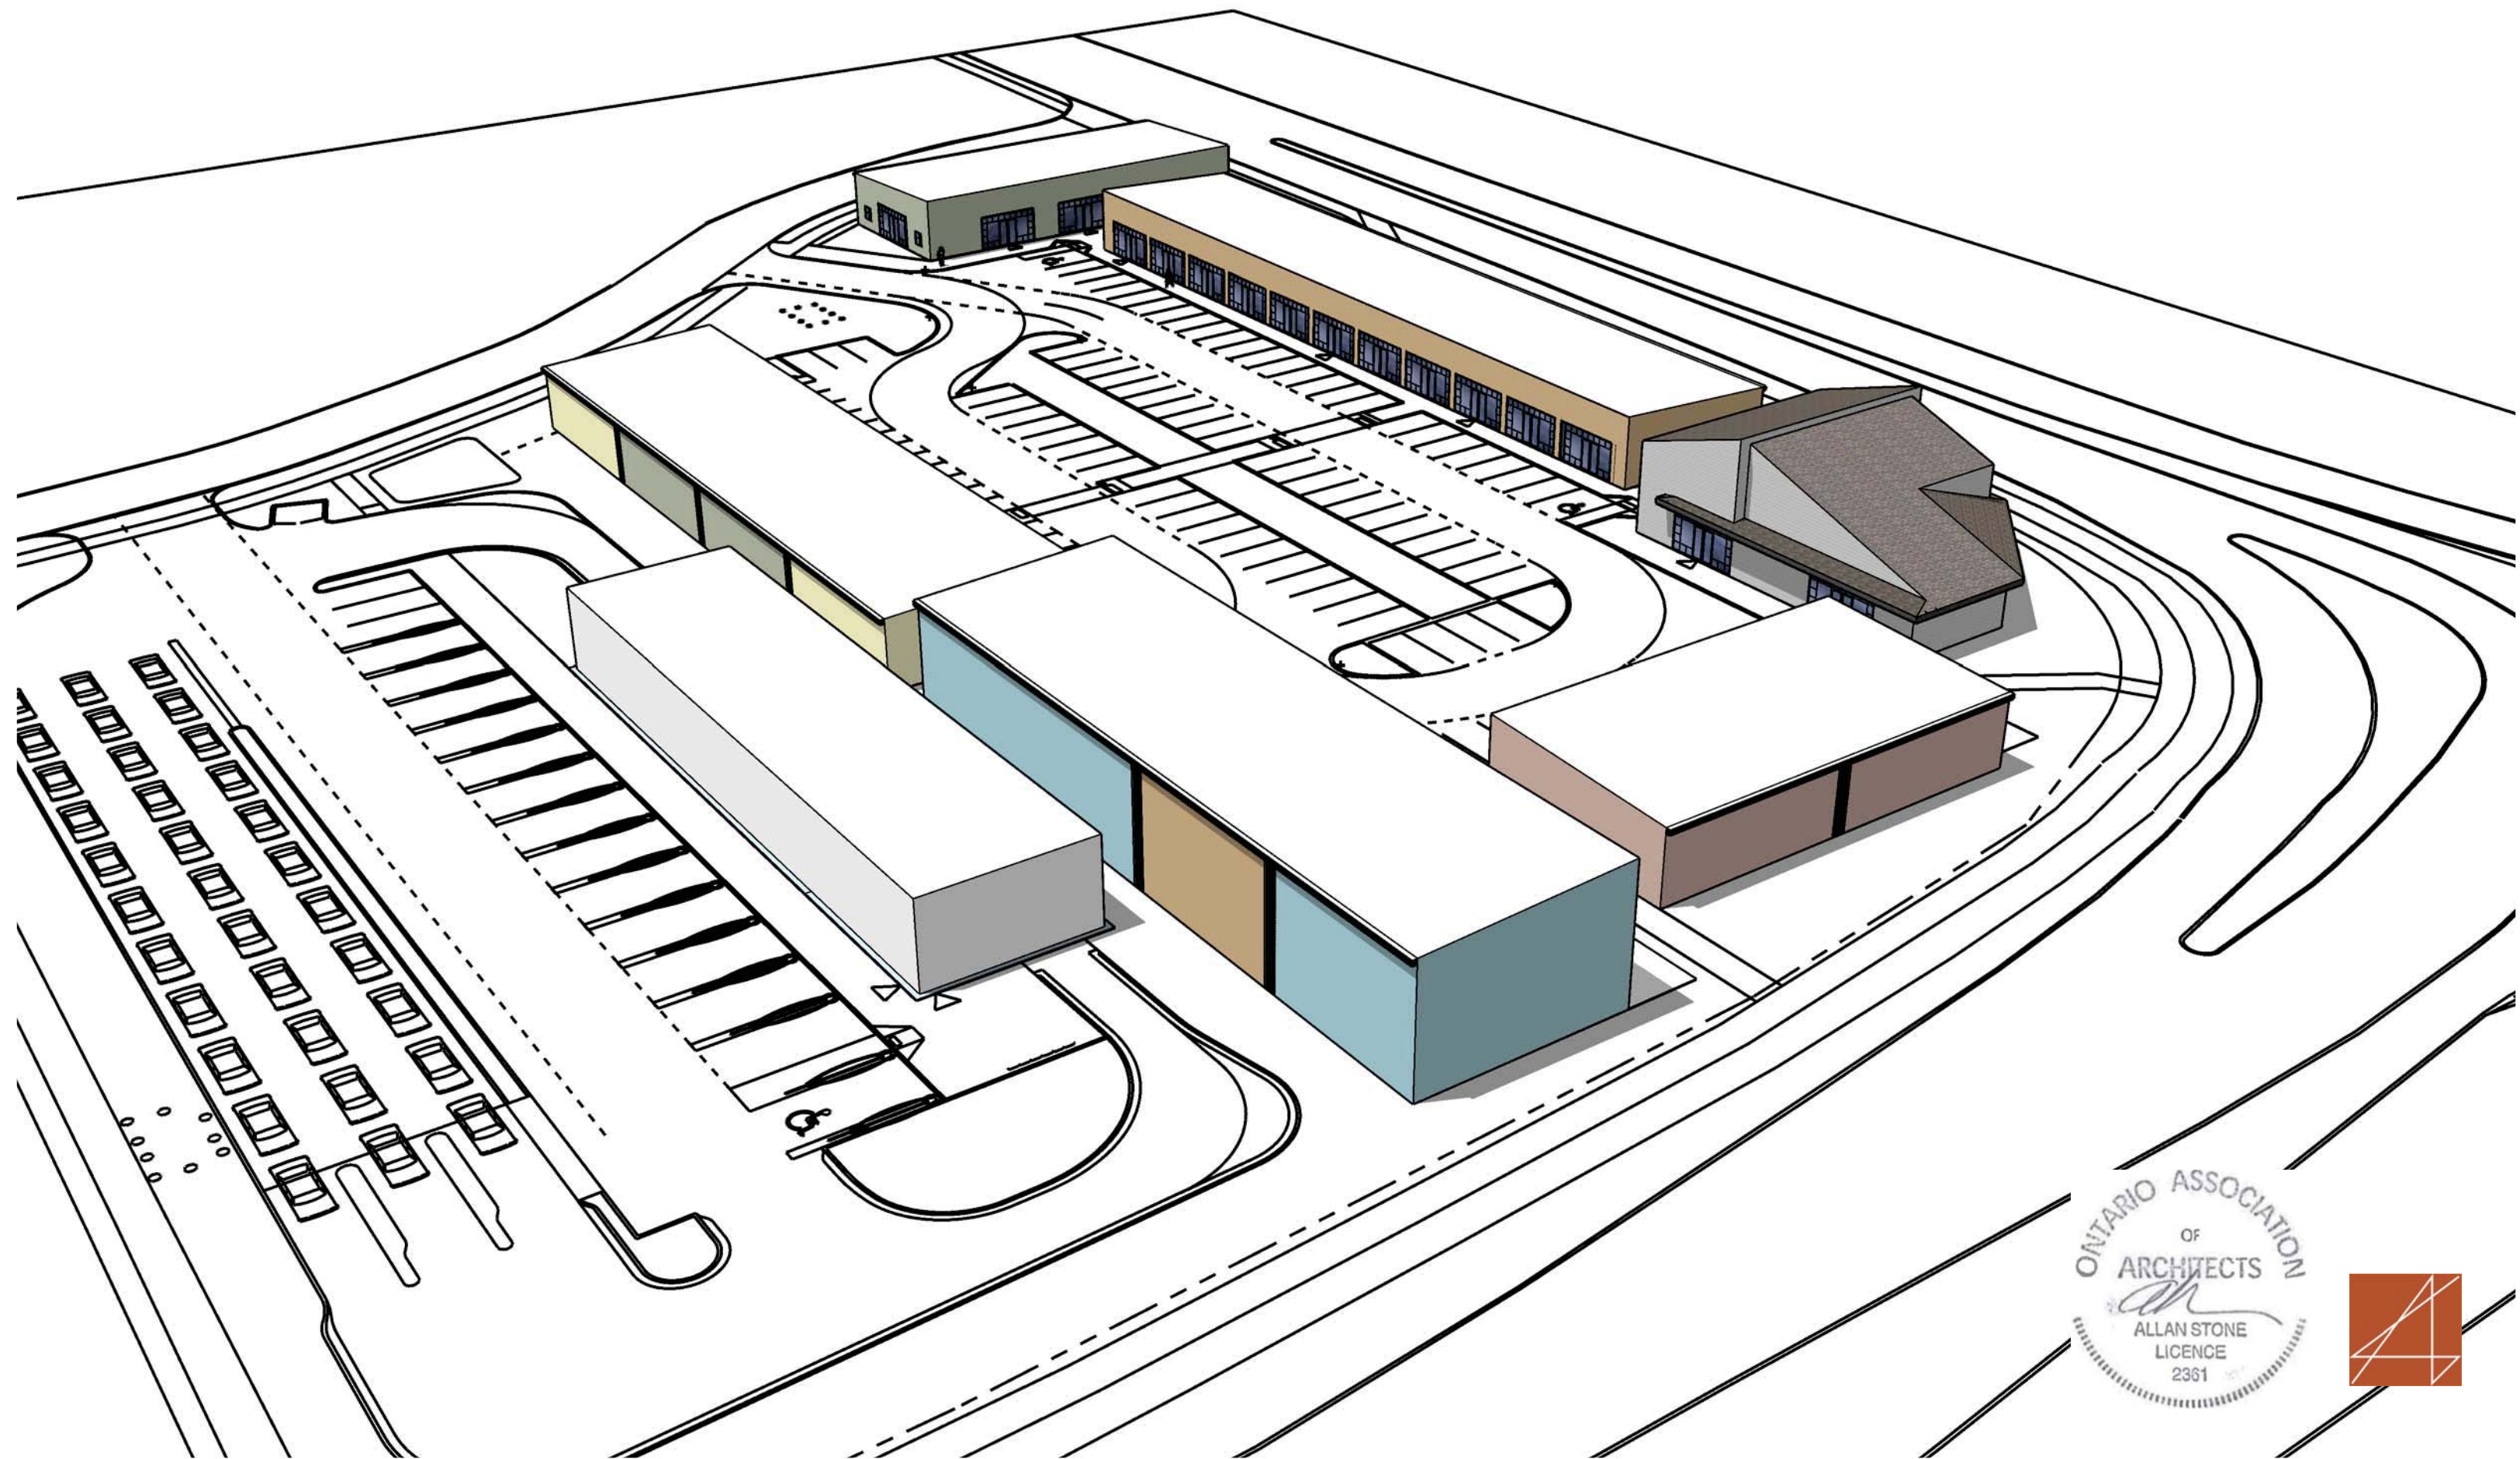

VIEW FROM PALLADIUM DRIVE

VIEW FROM CAMPEAU DRIVE

**PROPOSED COMMERCIAL DEVELOPMENT**  
3095 PALLADIUM DRIVE • OTTAWA • ONTARIO

610-160 Baldwin Street  
Toronto Ontario M5T 3K7  
allan@ajsarchitect.com  
T 416.550.1585

**BUILDING ELEVATIONS**

1:400 A300r00

DATE: Jun 19, 2023 - 1:10pm

ONTARIO ASSOCIATION  
OF  
ARCHITECTS  
*AS*  
ALLAN STONE  
LICENCE  
2361

ONTARIO ASSOCIATION  
OF  
ARCHITECTS  
*AS*  
ALLAN STONE  
LICENCE  
2361