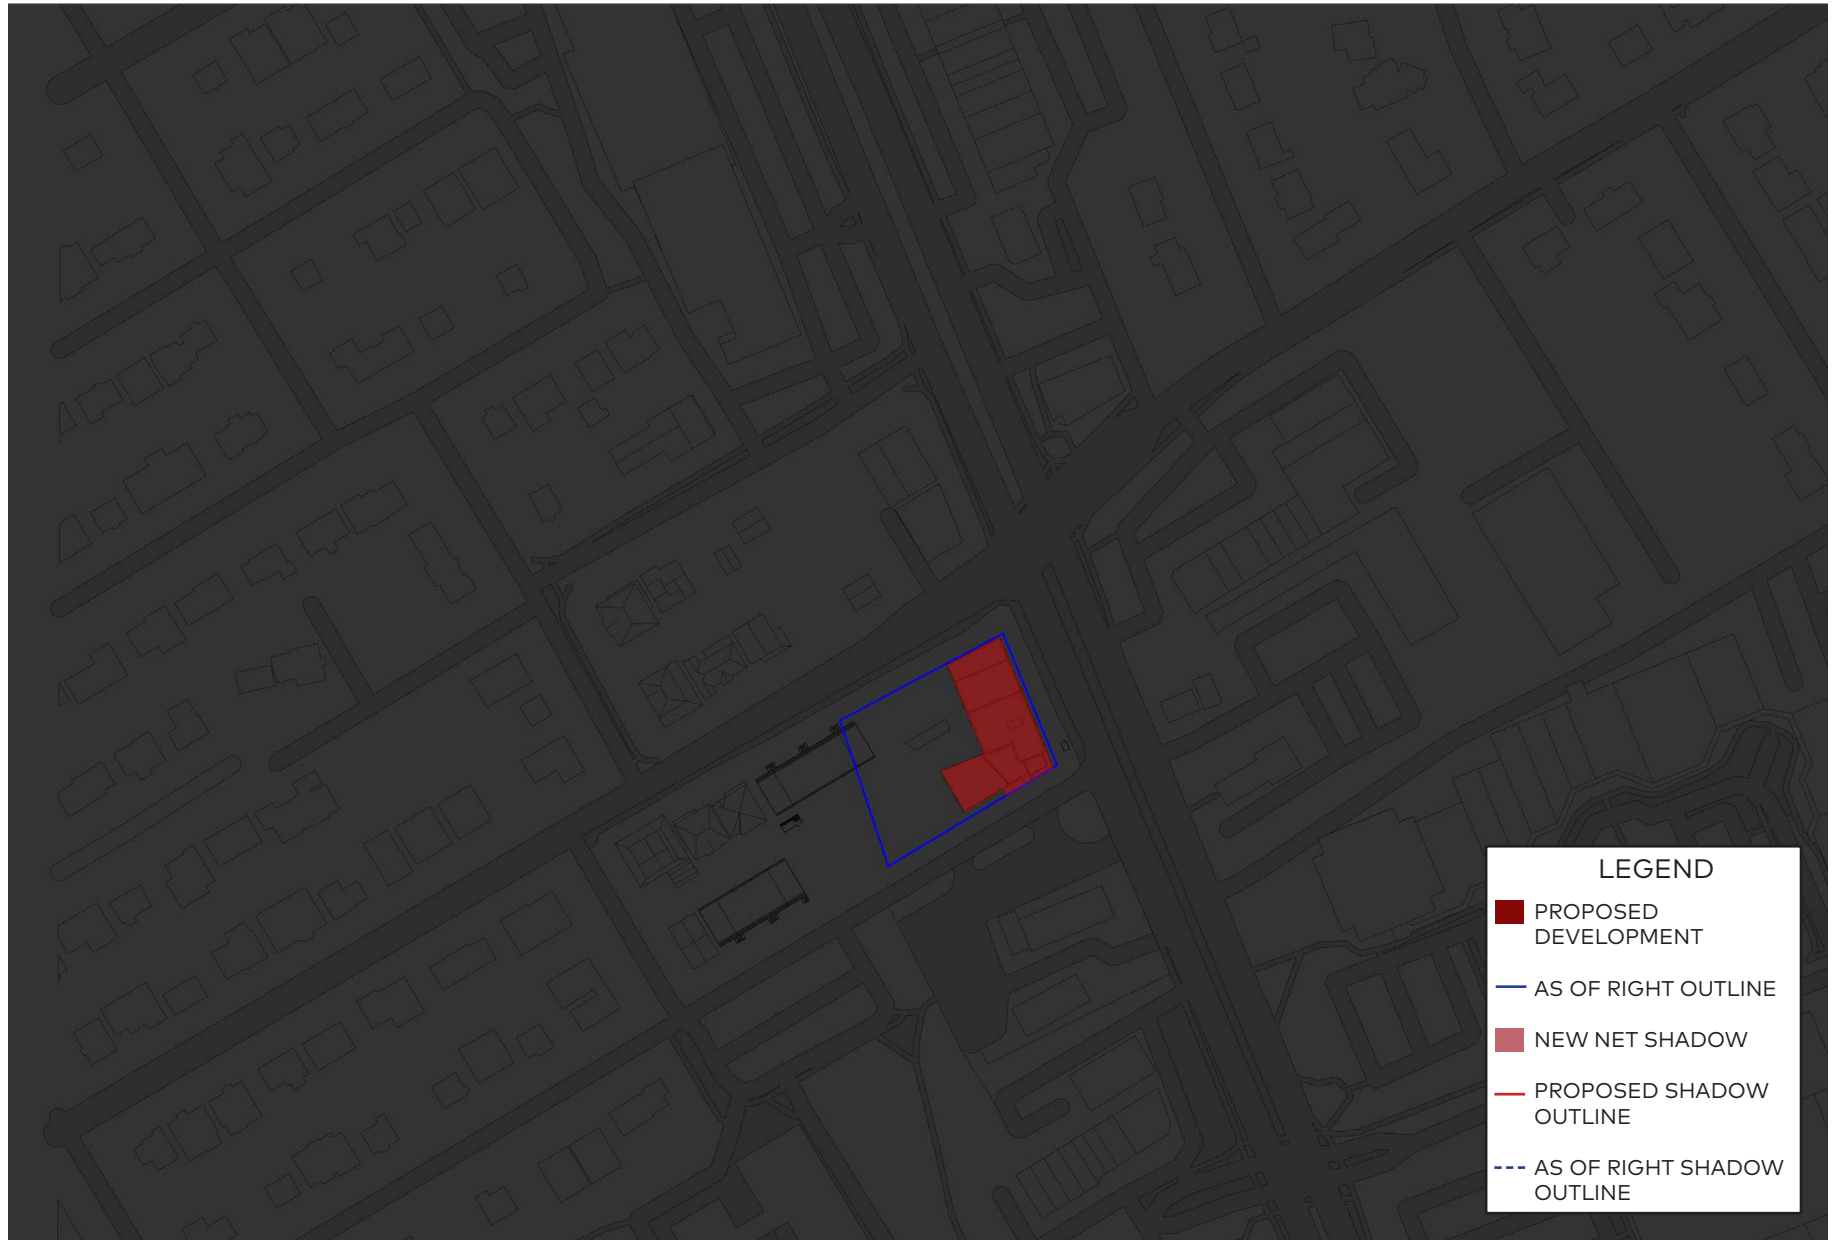

LEGEND

- PROPOSED DEVELOPMENT
- AS OF RIGHT OUTLINE
- NEW NET SHADOW
- PROPOSED SHADOW OUTLINE
- AS OF RIGHT SHADOW OUTLINE

September 21, 6pm

LEGEND

- PROPOSED DEVELOPMENT
- AS OF RIGHT OUTLINE
- NEW NET SHADOW
- PROPOSED SHADOW OUTLINE
- AS OF RIGHT SHADOW OUTLINE

September 21, 7:01pm

LEGEND

- PROPOSED DEVELOPMENT
- AS OF RIGHT OUTLINE
- NEW NET SHADOW
- PROPOSED SHADOW OUTLINE
- AS OF RIGHT SHADOW OUTLINE

December 21, 9am

December 21, 10am

December 21, 11am

December 21, 12pm

December 21, 1pm

December 21, 3pm

December 21, 4pm