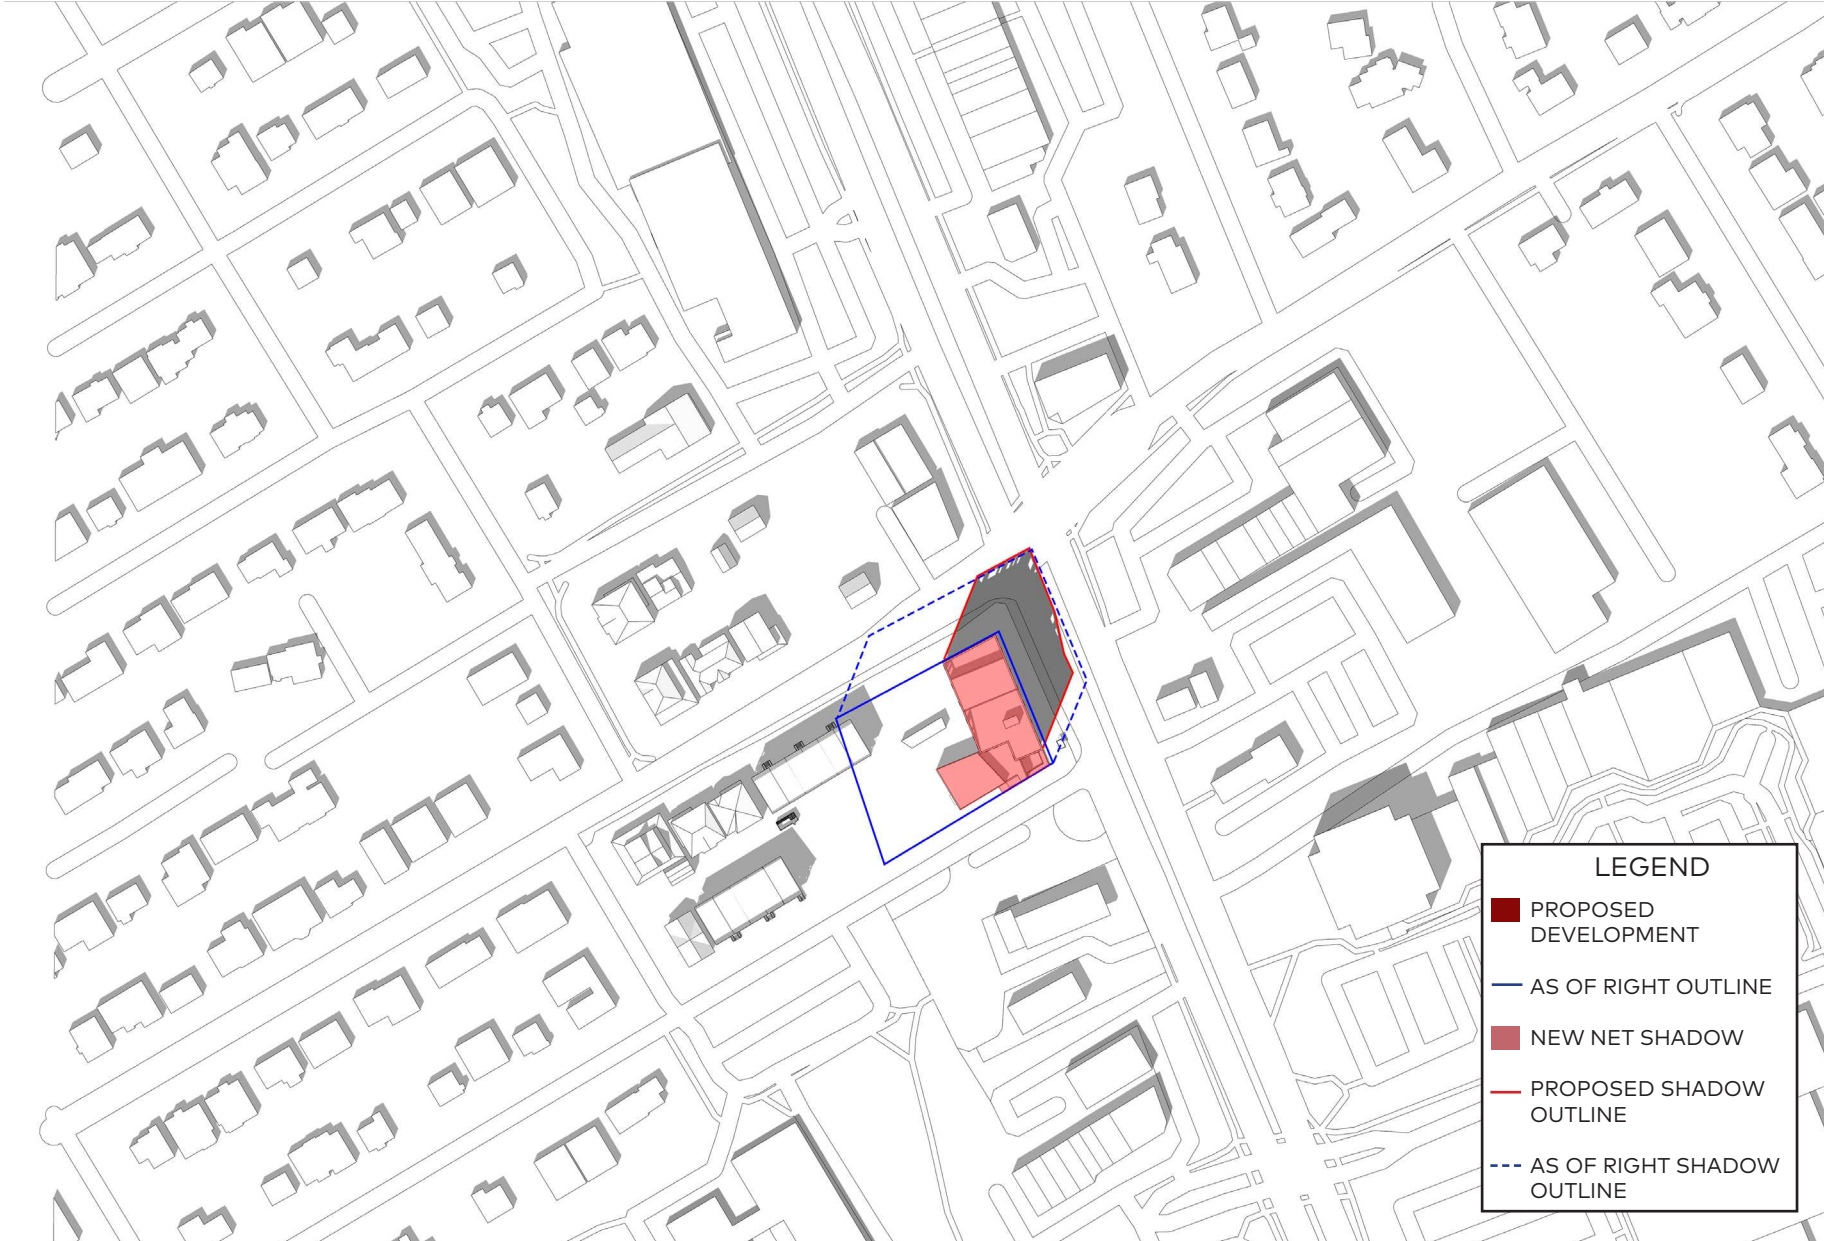

September 21, 11am

September 21, 12pm

September 21, 1pm

LEGEND

- PROPOSED DEVELOPMENT
- AS OF RIGHT OUTLINE
- NEW NET SHADOW
- PROPOSED SHADOW OUTLINE
- AS OF RIGHT SHADOW OUTLINE

LEGEND

- PROPOSED DEVELOPMENT
- AS OF RIGHT OUTLINE
- NEW NET SHADOW
- PROPOSED SHADOW OUTLINE
- AS OF RIGHT SHADOW OUTLINE

LEGEND

- PROPOSED DEVELOPMENT
- AS OF RIGHT OUTLINE
- NEW NET SHADOW
- PROPOSED SHADOW OUTLINE
- AS OF RIGHT SHADOW OUTLINE

September 21, 6pm

LEGEND

- PROPOSED DEVELOPMENT
- AS OF RIGHT OUTLINE
- NEW NET SHADOW
- PROPOSED SHADOW OUTLINE
- AS OF RIGHT SHADOW OUTLINE

September 21, 7:01pm

LEGEND

- PROPOSED DEVELOPMENT
- AS OF RIGHT OUTLINE
- NEW NET SHADOW
- PROPOSED SHADOW OUTLINE
- AS OF RIGHT SHADOW OUTLINE

December 21, 9am

December 21, 10am

December 21, 11am

December 21, 12pm