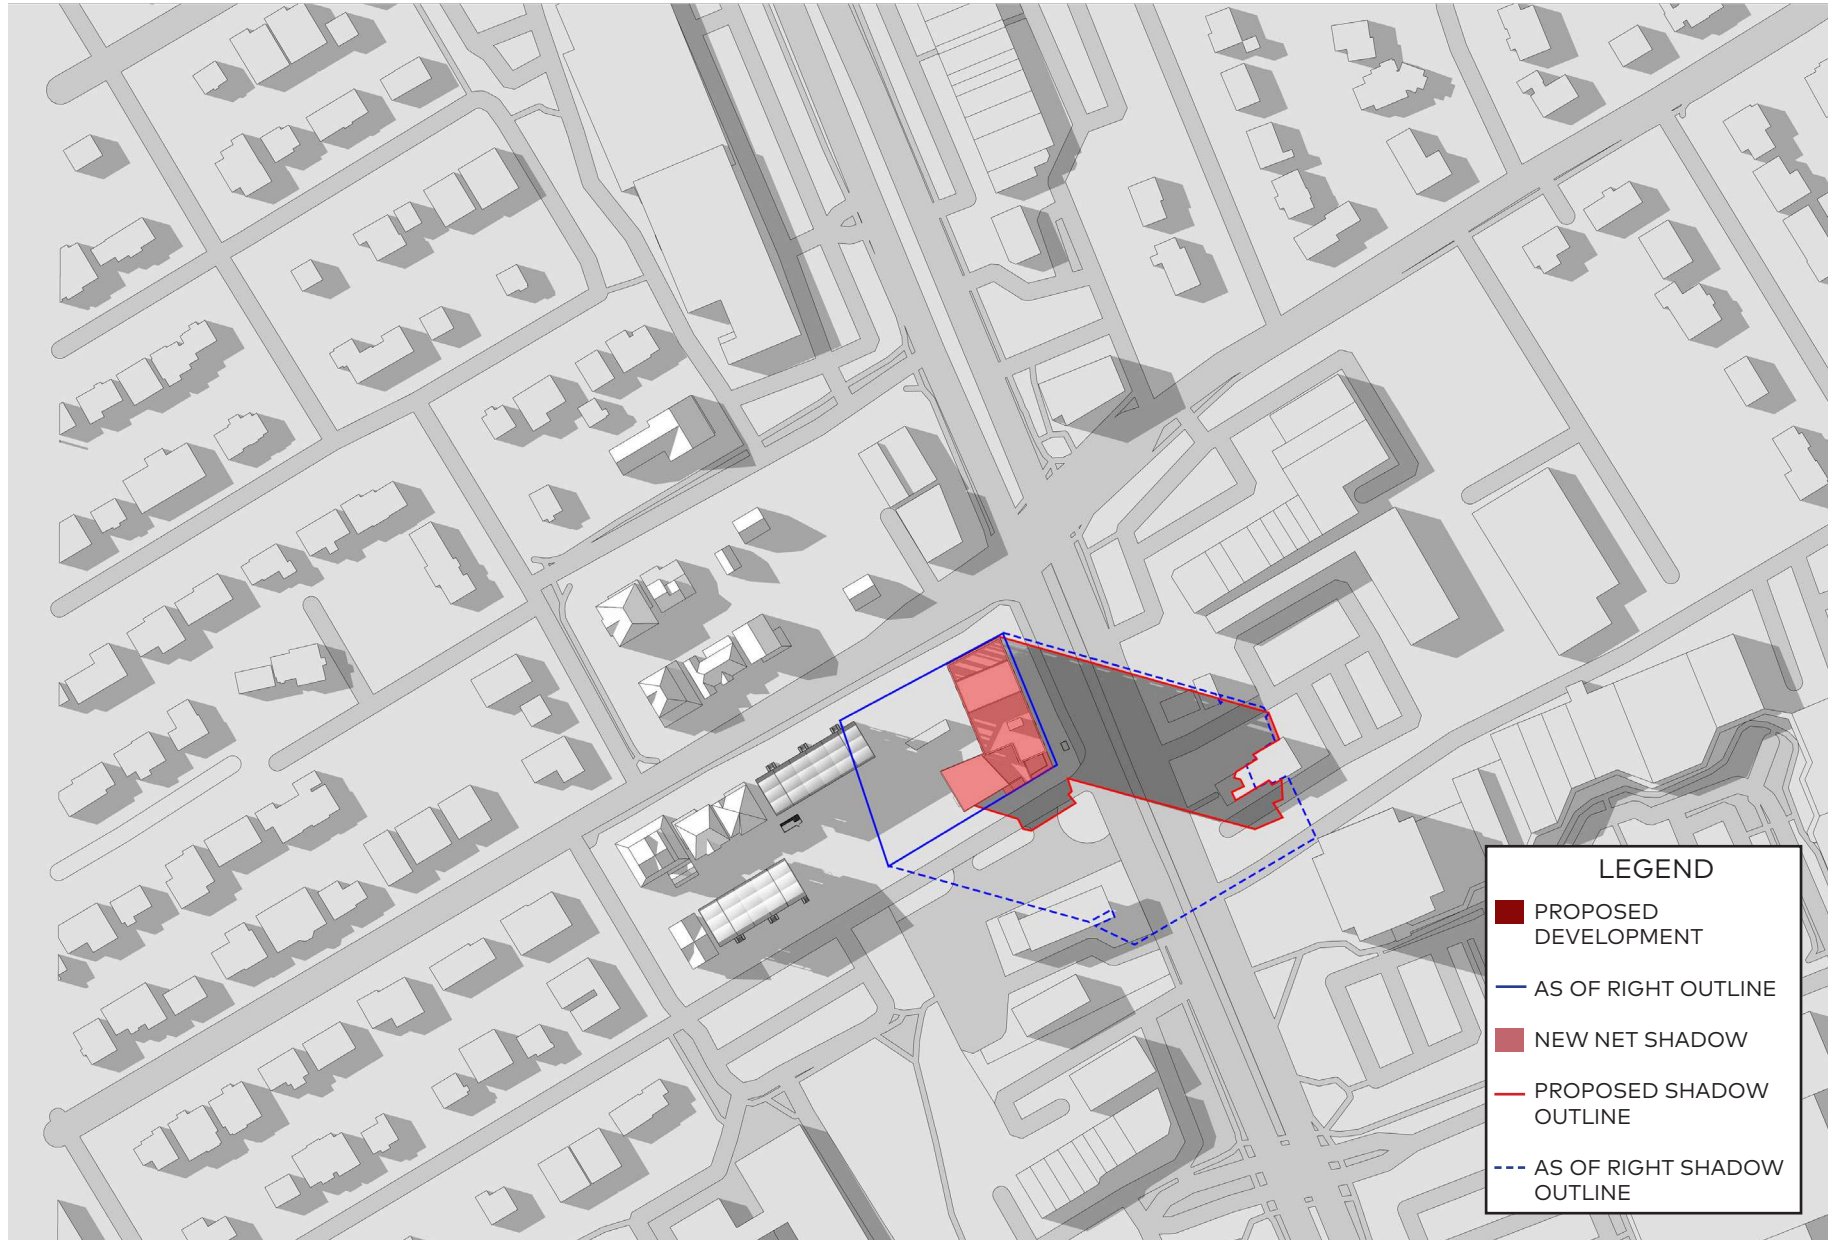

June 21, 3pm

LEGEND

- PROPOSED DEVELOPMENT
- AS OF RIGHT OUTLINE
- NEW NET SHADOW
- PROPOSED SHADOW OUTLINE
- - - AS OF RIGHT SHADOW OUTLINE

June 21, 5pm

LEGEND

- PROPOSED DEVELOPMENT
- AS OF RIGHT OUTLINE
- NEW NET SHADOW
- PROPOSED SHADOW OUTLINE
- - - AS OF RIGHT SHADOW OUTLINE

June 21, 6pm

June 21, 7pm

June 21, 8pm

September 21, 6:49am

September 21, 8am

LEGEND

- PROPOSED DEVELOPMENT
- AS OF RIGHT OUTLINE
- NEW NET SHADOW
- PROPOSED SHADOW OUTLINE
- AS OF RIGHT SHADOW OUTLINE

September 21, 10am

September 21, 11am

September 21, 12pm

September 21, 1pm

LEGEND

- PROPOSED DEVELOPMENT
- AS OF RIGHT OUTLINE
- NEW NET SHADOW
- PROPOSED SHADOW OUTLINE
- AS OF RIGHT SHADOW OUTLINE

LEGEND

- PROPOSED DEVELOPMENT
- AS OF RIGHT OUTLINE
- NEW NET SHADOW
- PROPOSED SHADOW OUTLINE
- AS OF RIGHT SHADOW OUTLINE

September 21, 7:01pm

LEGEND

- PROPOSED DEVELOPMENT
- AS OF RIGHT OUTLINE
- NEW NET SHADOW
- PROPOSED SHADOW OUTLINE
- AS OF RIGHT SHADOW OUTLINE

December 21, 9am

December 21, 10am

December 21, 11am

December 21, 12pm