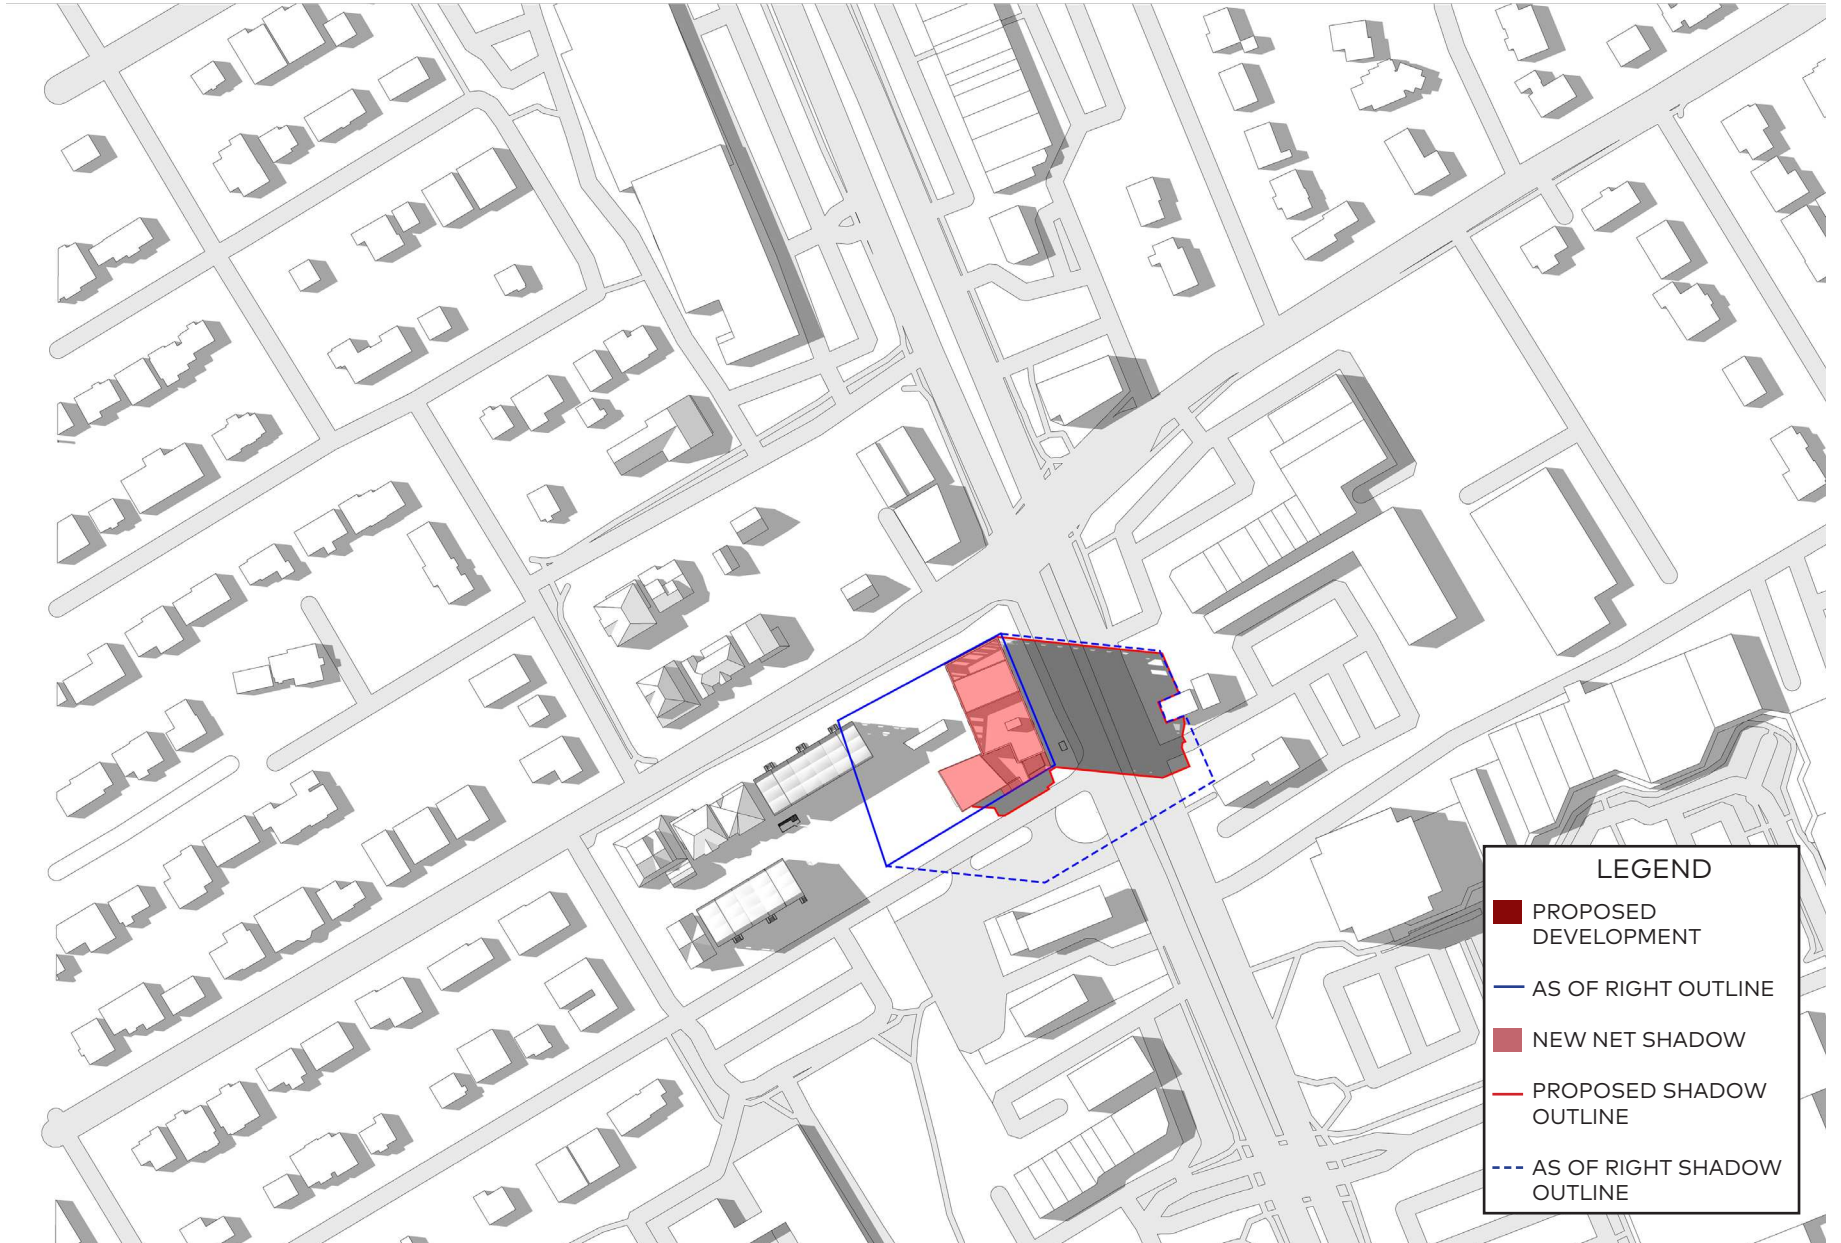

June 21, 3pm

LEGEND

- PROPOSED DEVELOPMENT
- AS OF RIGHT OUTLINE
- NEW NET SHADOW
- PROPOSED SHADOW OUTLINE
- - - AS OF RIGHT SHADOW OUTLINE

June 21, 5pm

LEGEND

- PROPOSED DEVELOPMENT
- AS OF RIGHT OUTLINE
- NEW NET SHADOW
- PROPOSED SHADOW OUTLINE
- - - AS OF RIGHT SHADOW OUTLINE

June 21, 6pm

June 21, 7pm

June 21, 8pm

September 21, 6:49am

September 21, 8am

LEGEND

- PROPOSED DEVELOPMENT
- AS OF RIGHT OUTLINE
- NEW NET SHADOW
- PROPOSED SHADOW OUTLINE
- AS OF RIGHT SHADOW OUTLINE

September 21, 10am

September 21, 11am

September 21, 12pm

September 21, 1pm

LEGEND

- PROPOSED DEVELOPMENT
- AS OF RIGHT OUTLINE
- NEW NET SHADOW
- PROPOSED SHADOW OUTLINE
- AS OF RIGHT SHADOW OUTLINE

LEGEND

- PROPOSED DEVELOPMENT
- AS OF RIGHT OUTLINE
- NEW NET SHADOW
- PROPOSED SHADOW OUTLINE
- AS OF RIGHT SHADOW OUTLINE

September 21, 7:01pm

LEGEND

- PROPOSED DEVELOPMENT
- AS OF RIGHT OUTLINE
- NEW NET SHADOW
- PROPOSED SHADOW OUTLINE
- AS OF RIGHT SHADOW OUTLINE

December 21, 9am

December 21, 10am

December 21, 11am

December 21, 12pm