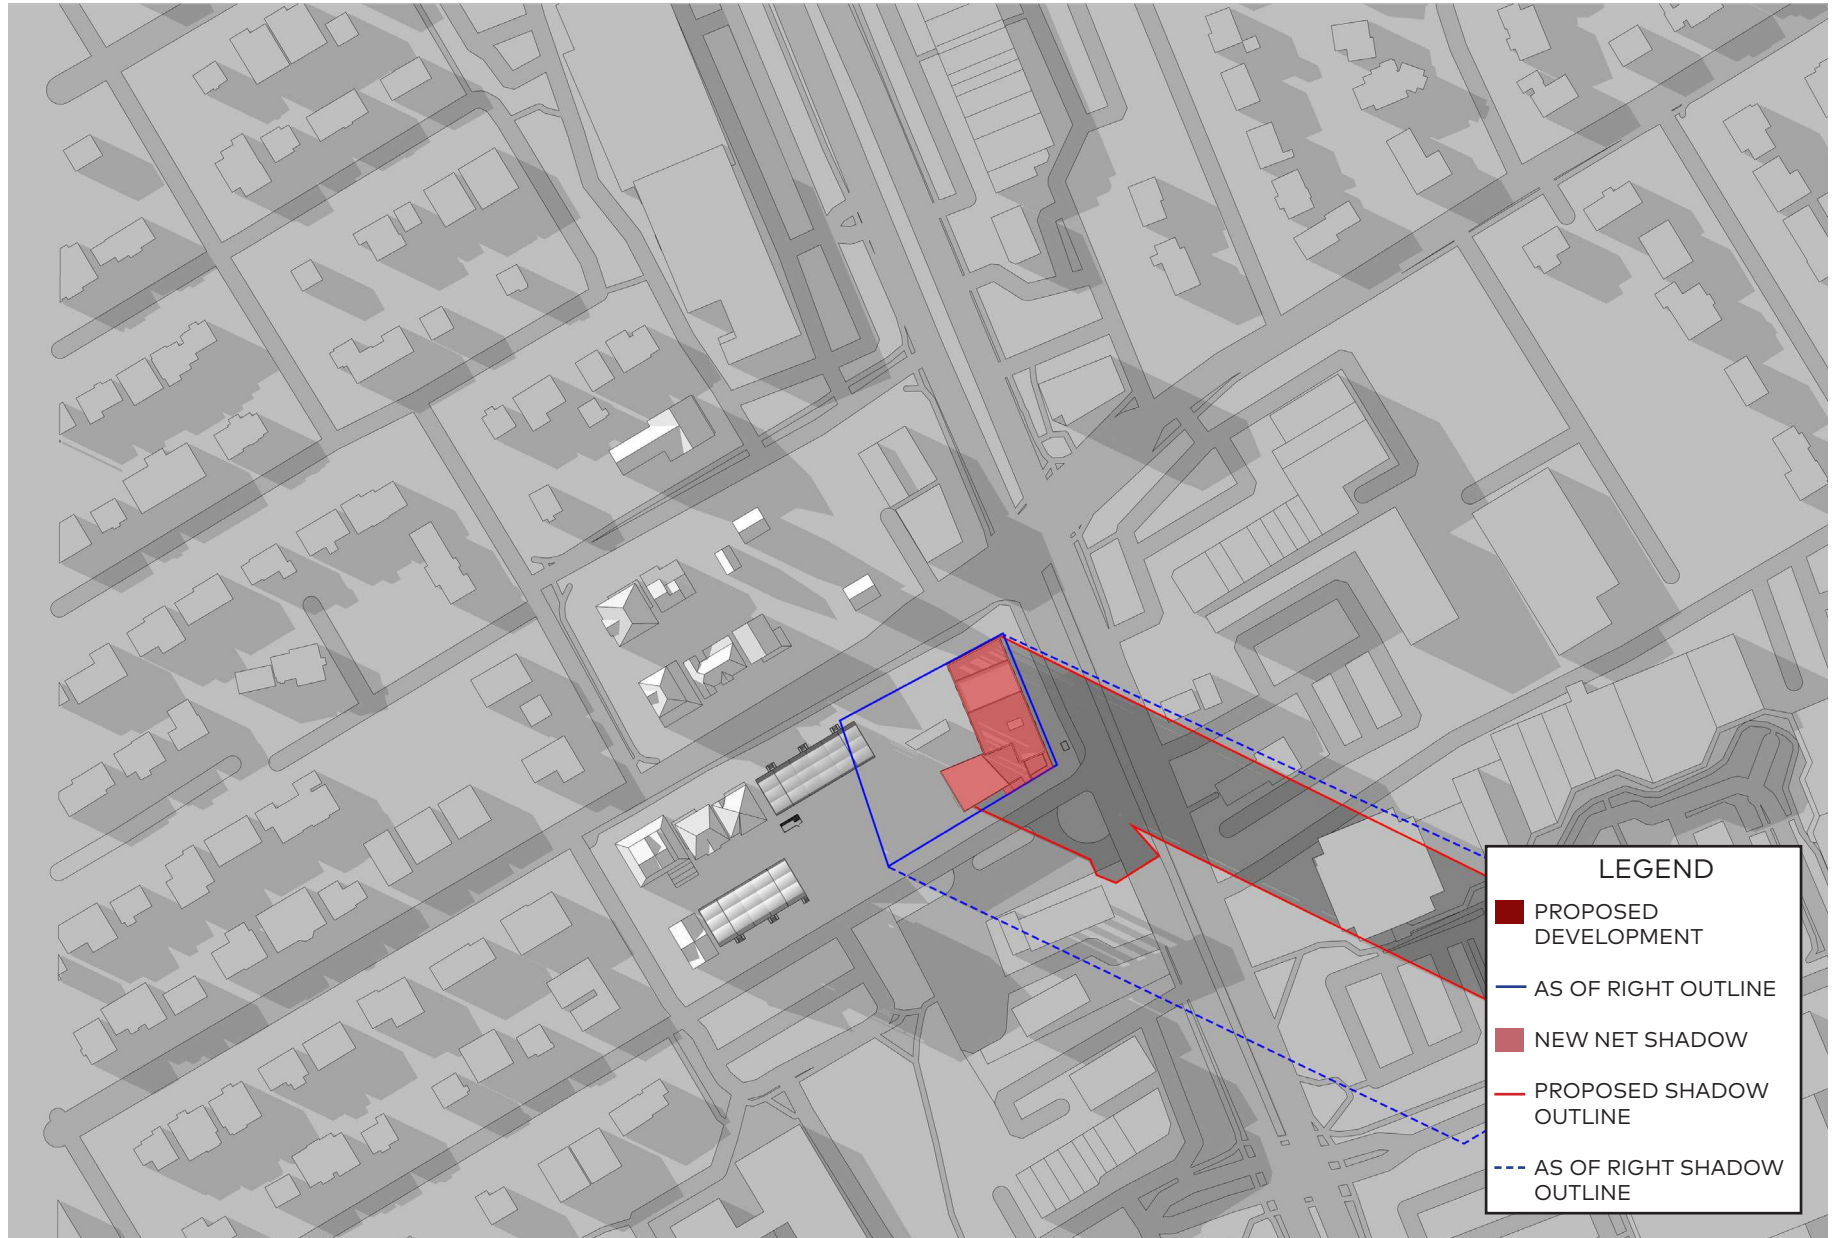

June 21, 3pm

LEGEND

- PROPOSED DEVELOPMENT
- AS OF RIGHT OUTLINE
- NEW NET SHADOW
- PROPOSED SHADOW OUTLINE
- - - AS OF RIGHT SHADOW OUTLINE

June 21, 5pm

LEGEND

- PROPOSED DEVELOPMENT
- AS OF RIGHT OUTLINE
- NEW NET SHADOW
- PROPOSED SHADOW OUTLINE
- - - AS OF RIGHT SHADOW OUTLINE

June 21, 6pm

June 21, 7pm

June 21, 8pm

September 21, 6:49am

September 21, 8am

LEGEND

- PROPOSED DEVELOPMENT
- AS OF RIGHT OUTLINE
- NEW NET SHADOW
- PROPOSED SHADOW OUTLINE
- AS OF RIGHT SHADOW OUTLINE

September 21, 10am

September 21, 11am

September 21, 12pm

September 21, 1pm

LEGEND

- PROPOSED DEVELOPMENT
- AS OF RIGHT OUTLINE
- NEW NET SHADOW
- PROPOSED SHADOW OUTLINE
- AS OF RIGHT SHADOW OUTLINE

LEGEND

- PROPOSED DEVELOPMENT
- AS OF RIGHT OUTLINE
- NEW NET SHADOW
- PROPOSED SHADOW OUTLINE
- AS OF RIGHT SHADOW OUTLINE

September 21, 7:01pm

LEGEND

- PROPOSED DEVELOPMENT
- AS OF RIGHT OUTLINE
- NEW NET SHADOW
- PROPOSED SHADOW OUTLINE
- AS OF RIGHT SHADOW OUTLINE

December 21, 9am

December 21, 10am

December 21, 11am

December 21, 12pm