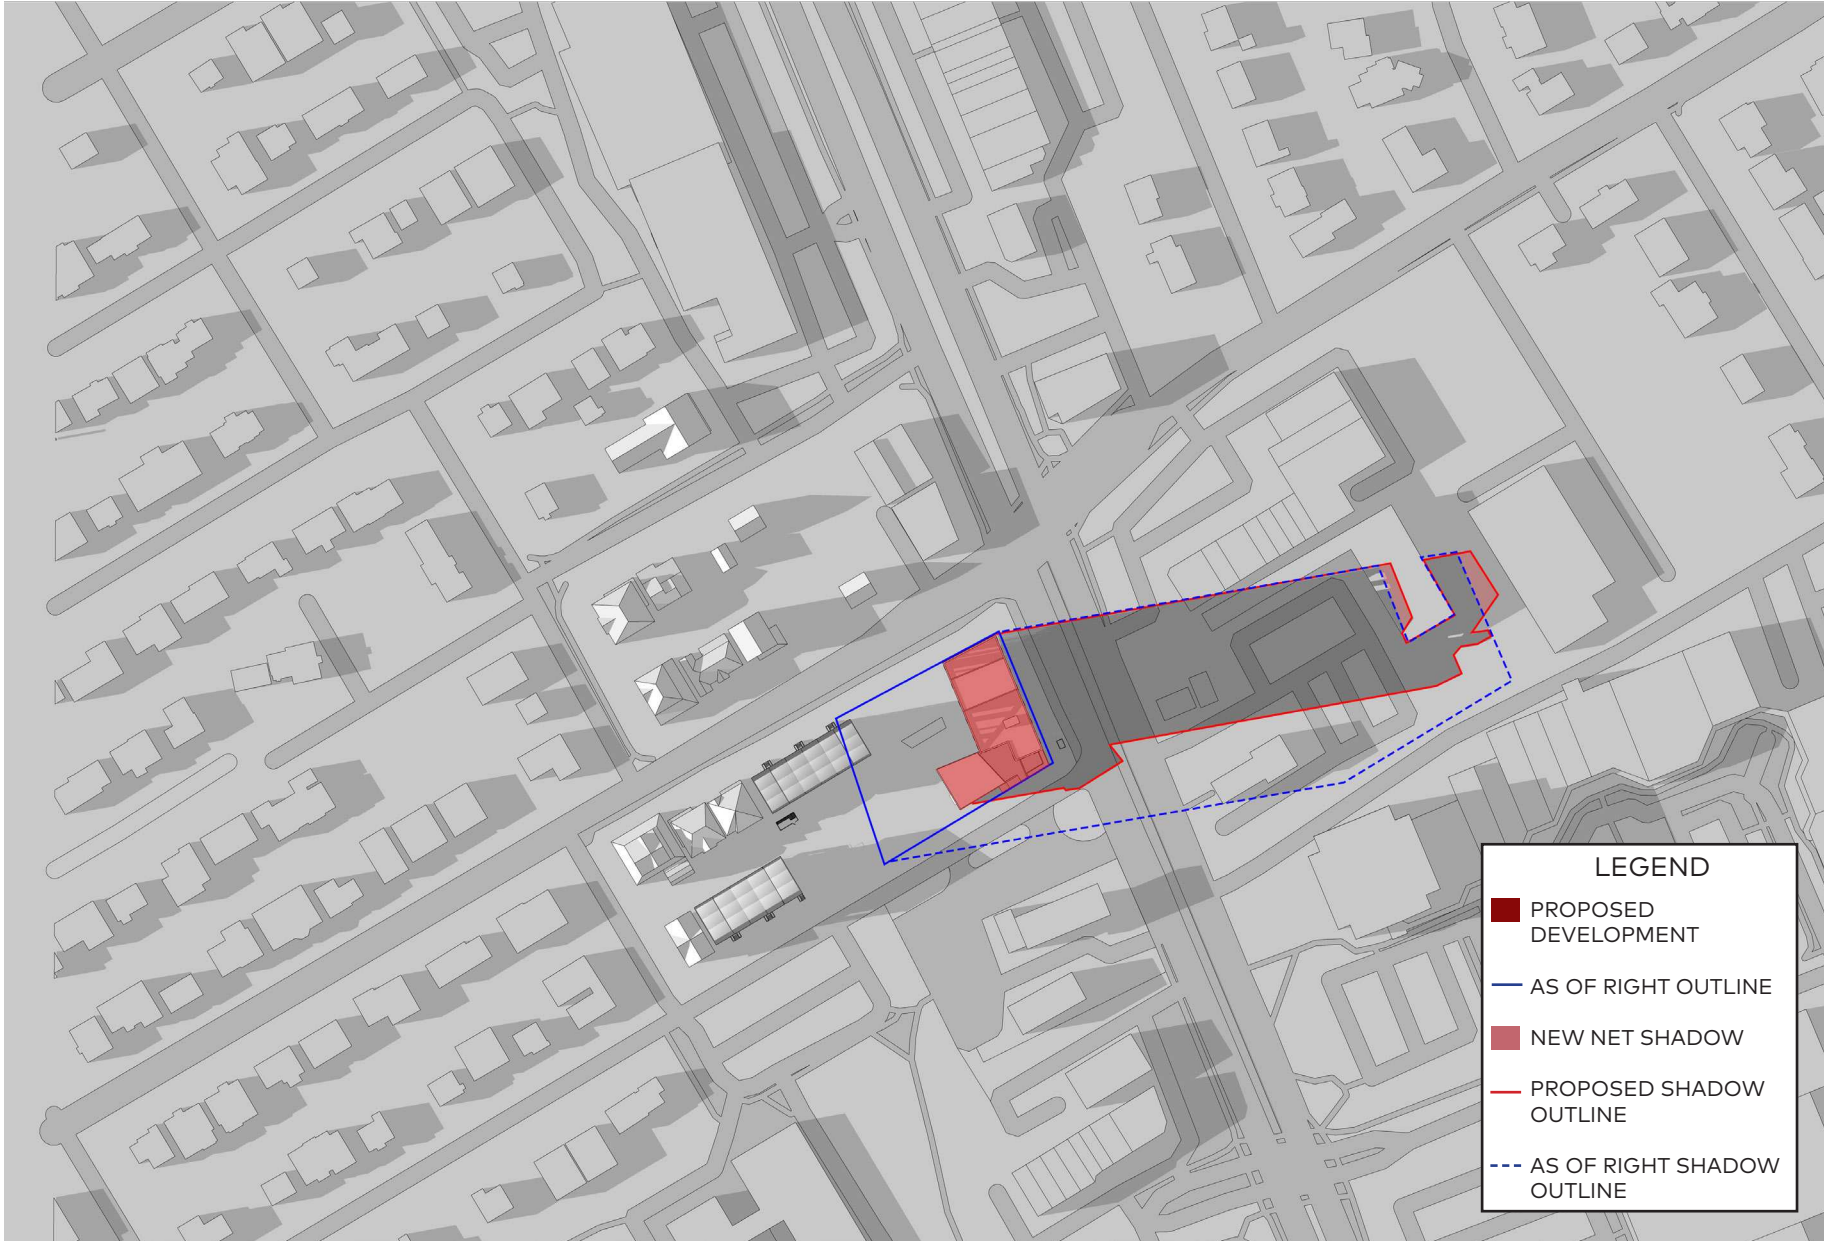

June 21, 6pm

June 21, 7pm

June 21, 8pm

September 21, 6:49am

September 21, 8am

LEGEND

- PROPOSED DEVELOPMENT
- AS OF RIGHT OUTLINE
- NEW NET SHADOW
- PROPOSED SHADOW OUTLINE
- AS OF RIGHT SHADOW OUTLINE

September 21, 10am

September 21, 11am

September 21, 12pm

September 21, 1pm

LEGEND

- PROPOSED DEVELOPMENT
- AS OF RIGHT OUTLINE
- NEW NET SHADOW
- PROPOSED SHADOW OUTLINE
- AS OF RIGHT SHADOW OUTLINE

LEGEND

- PROPOSED DEVELOPMENT
- AS OF RIGHT OUTLINE
- NEW NET SHADOW
- PROPOSED SHADOW OUTLINE
- AS OF RIGHT SHADOW OUTLINE

LEGEND

- PROPOSED DEVELOPMENT
- AS OF RIGHT OUTLINE
- NEW NET SHADOW
- PROPOSED SHADOW OUTLINE
- AS OF RIGHT SHADOW OUTLINE

September 21, 6pm

LEGEND

- PROPOSED DEVELOPMENT
- AS OF RIGHT OUTLINE
- NEW NET SHADOW
- PROPOSED SHADOW OUTLINE
- AS OF RIGHT SHADOW OUTLINE

September 21, 7:01pm

LEGEND

- PROPOSED DEVELOPMENT
- AS OF RIGHT OUTLINE
- NEW NET SHADOW
- PROPOSED SHADOW OUTLINE
- AS OF RIGHT SHADOW OUTLINE

December 21, 9am

December 21, 10am

December 21, 11am

December 21, 12pm