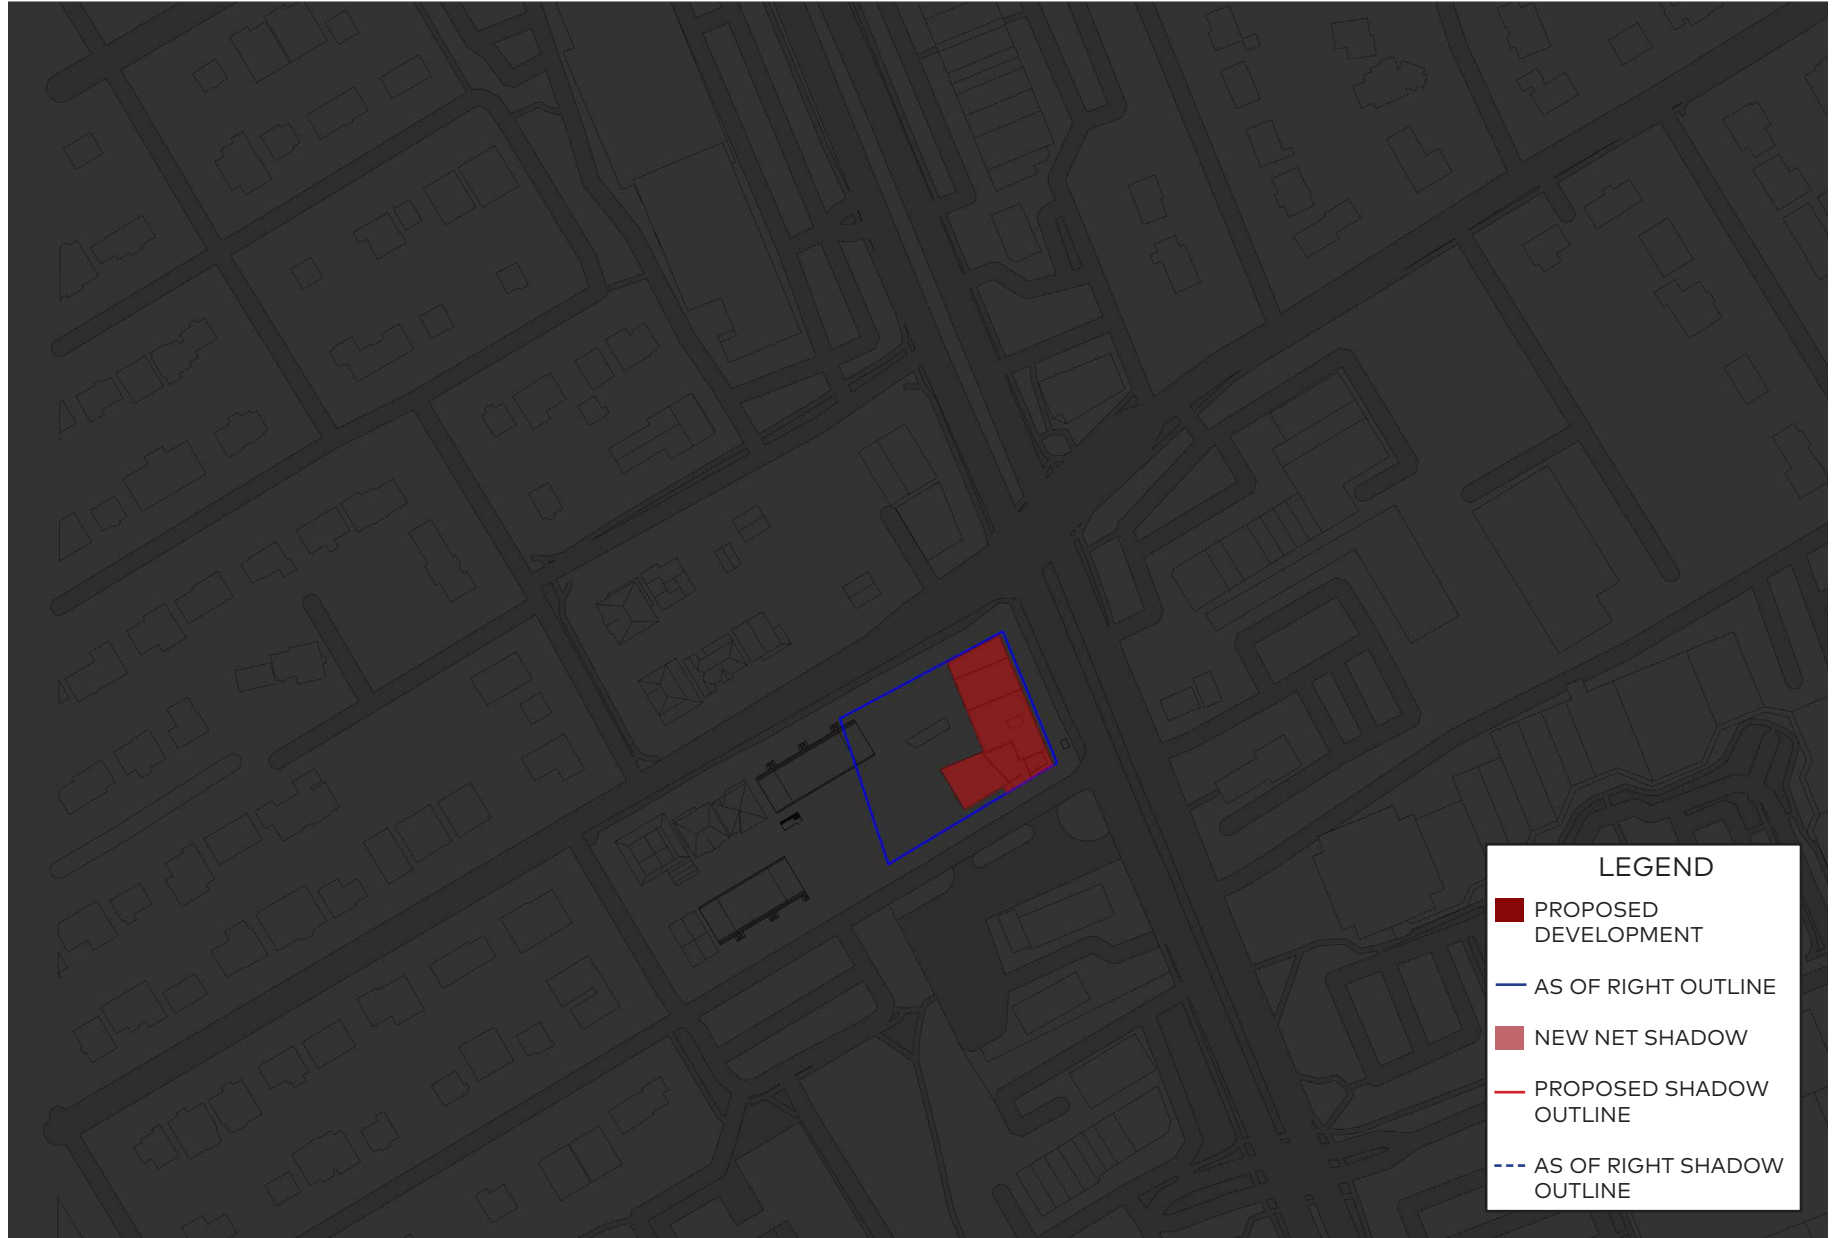

June 21, 5:15am

June 21, 6am

June 21, 7am

June 21, 8am

June 21, 9am

LEGEND

- PROPOSED DEVELOPMENT
- AS OF RIGHT OUTLINE
- NEW NET SHADOW
- PROPOSED SHADOW OUTLINE
- - - AS OF RIGHT SHADOW OUTLINE

June 21, 12pm

June 21, 1pm

LEGEND

- PROPOSED DEVELOPMENT
- AS OF RIGHT OUTLINE
- NEW NET SHADOW
- PROPOSED SHADOW OUTLINE
- - - AS OF RIGHT SHADOW OUTLINE

LEGEND

- PROPOSED DEVELOPMENT
- AS OF RIGHT OUTLINE
- NEW NET SHADOW
- PROPOSED SHADOW OUTLINE
- - - AS OF RIGHT SHADOW OUTLINE

June 21, 3pm

LEGEND

- PROPOSED DEVELOPMENT
- AS OF RIGHT OUTLINE
- NEW NET SHADOW
- PROPOSED SHADOW OUTLINE
- - - AS OF RIGHT SHADOW OUTLINE

June 21, 5pm

LEGEND

- PROPOSED DEVELOPMENT
- AS OF RIGHT OUTLINE
- NEW NET SHADOW
- PROPOSED SHADOW OUTLINE
- - - AS OF RIGHT SHADOW OUTLINE

June 21, 6pm

June 21, 7pm

June 21, 8pm

September 21, 6:49am

September 21, 8am

LEGEND

- PROPOSED DEVELOPMENT
- AS OF RIGHT OUTLINE
- NEW NET SHADOW
- PROPOSED SHADOW OUTLINE
- AS OF RIGHT SHADOW OUTLINE

September 21, 10am