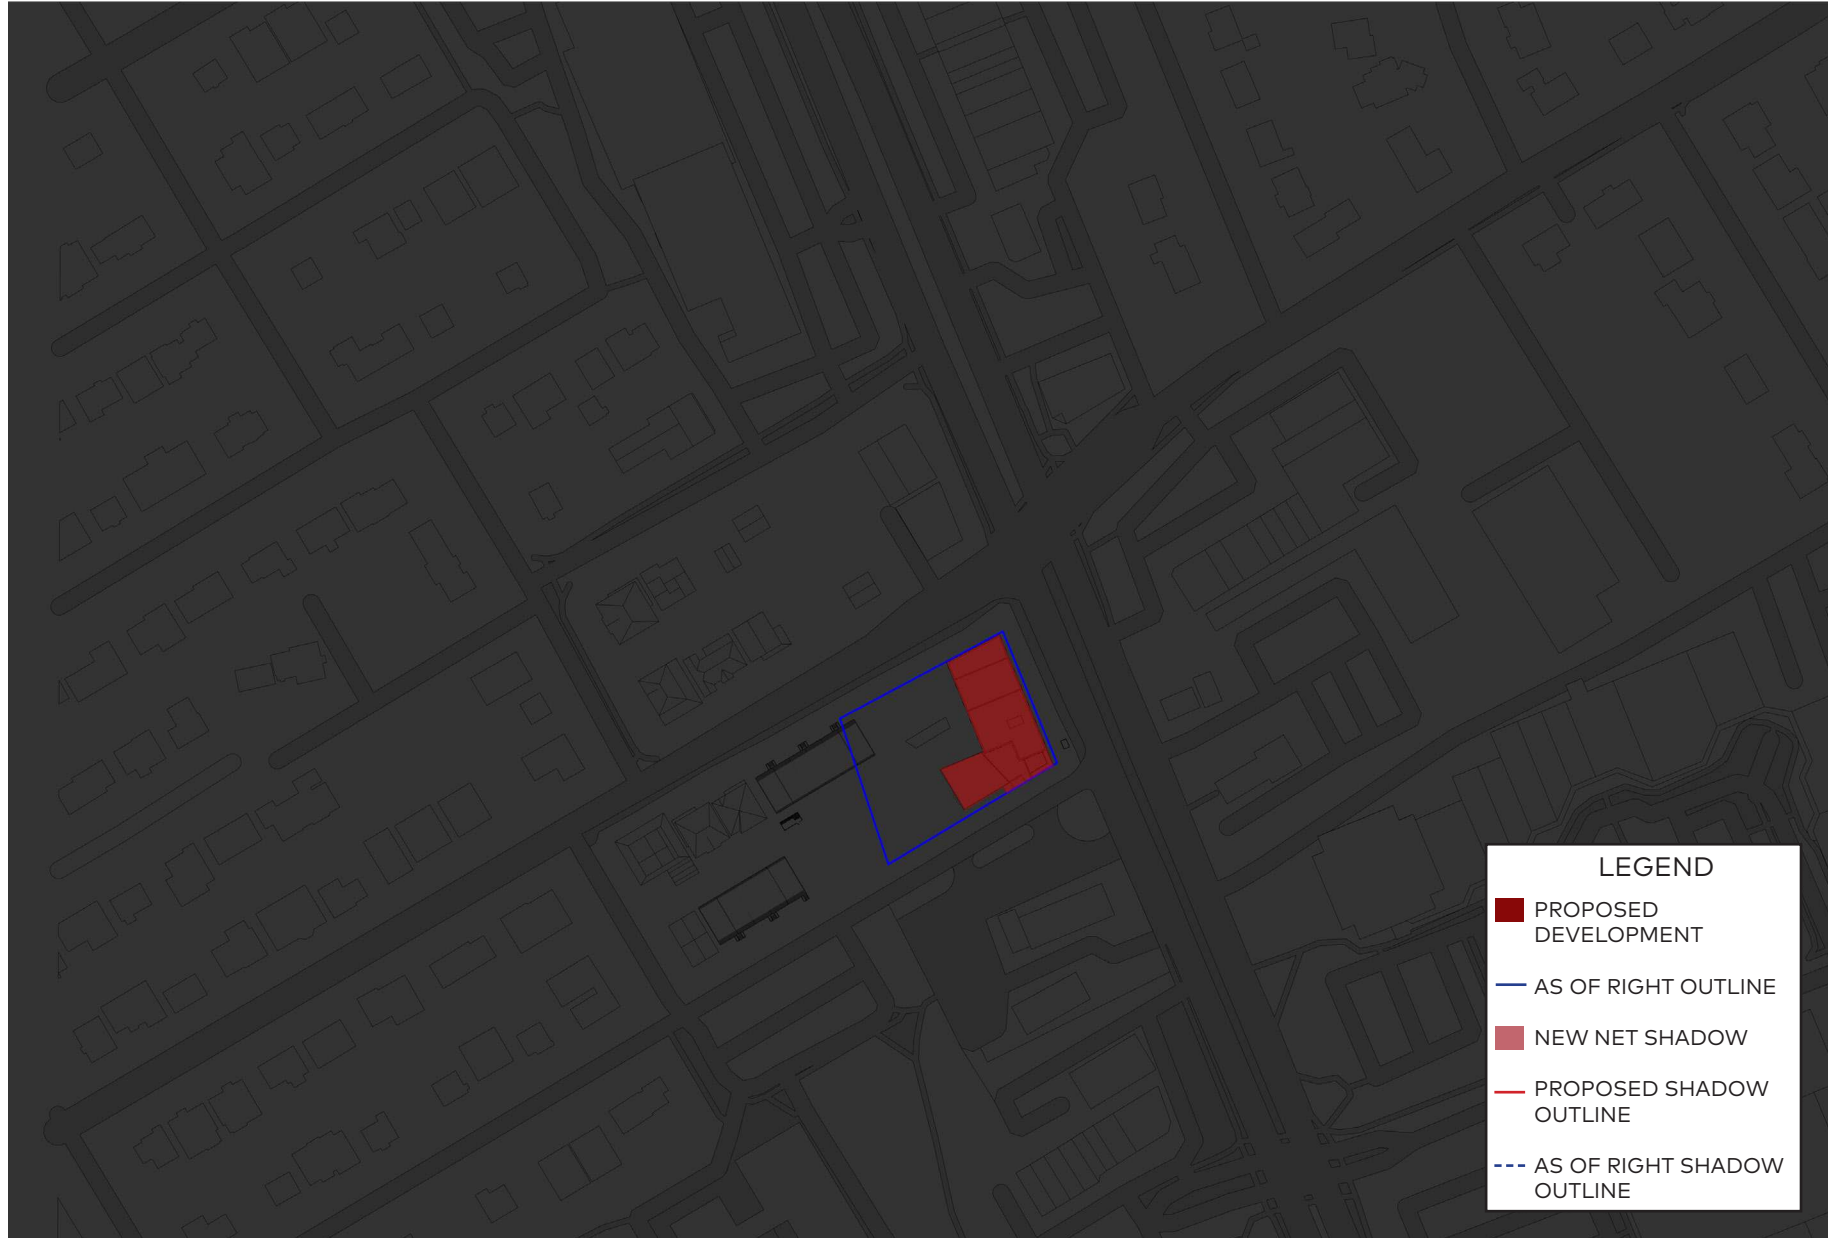

LEGEND

- PROPOSED DEVELOPMENT
- AS OF RIGHT OUTLINE
- NEW NET SHADOW
- PROPOSED SHADOW OUTLINE
- AS OF RIGHT SHADOW OUTLINE

September 21, 6pm

LEGEND

- PROPOSED DEVELOPMENT
- AS OF RIGHT OUTLINE
- NEW NET SHADOW
- PROPOSED SHADOW OUTLINE
- AS OF RIGHT SHADOW OUTLINE

September 21, 7:01pm

LEGEND

- PROPOSED DEVELOPMENT
- AS OF RIGHT OUTLINE
- NEW NET SHADOW
- PROPOSED SHADOW OUTLINE
- AS OF RIGHT SHADOW OUTLINE

December 21, 9am

December 21, 10am

December 21, 11am

December 21, 12pm

December 21, 1pm

December 21, 3pm

December 21, 4pm