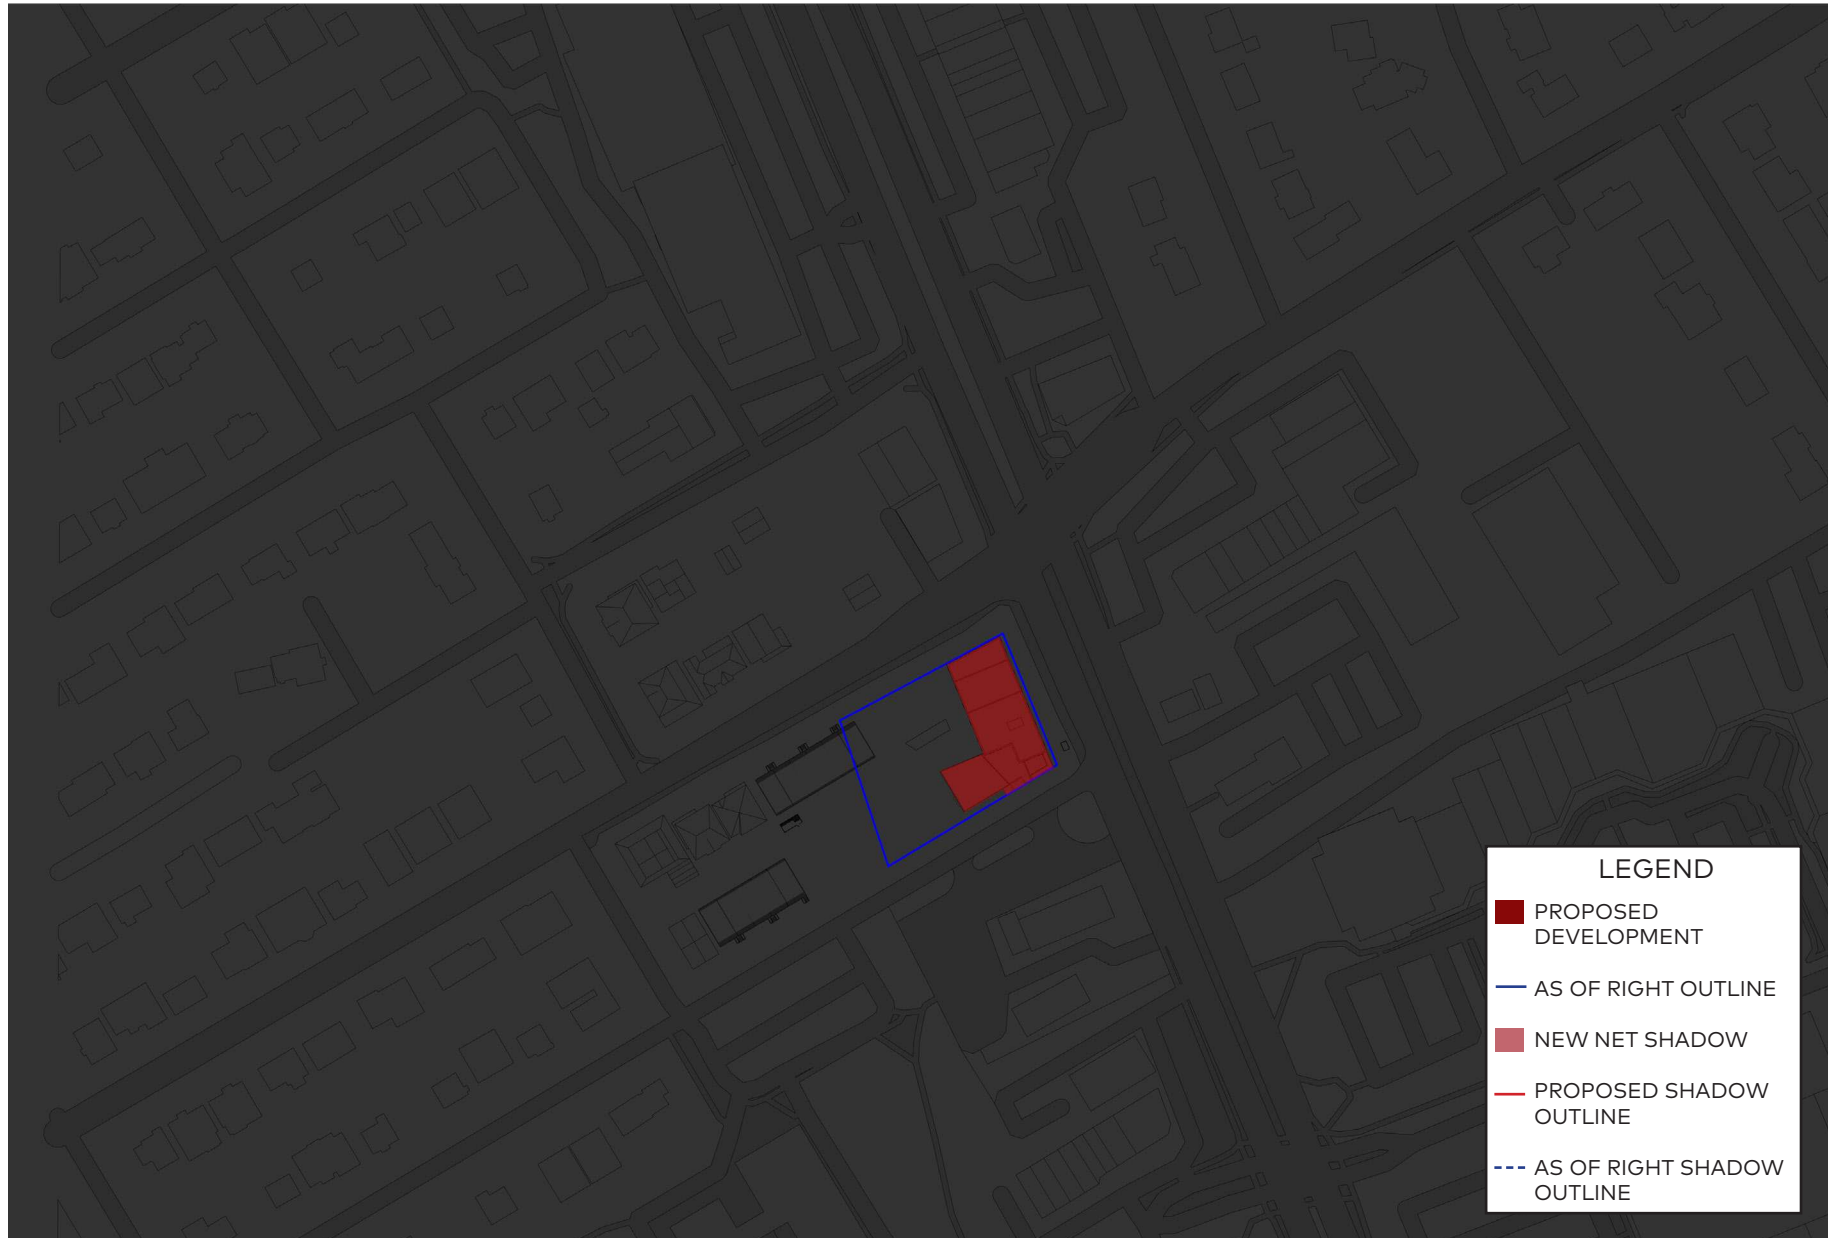

June 21, 6pm

June 21, 7pm

June 21, 8pm

September 21, 6:49am

September 21, 8am

LEGEND

- PROPOSED DEVELOPMENT
- AS OF RIGHT OUTLINE
- NEW NET SHADOW
- PROPOSED SHADOW OUTLINE
- AS OF RIGHT SHADOW OUTLINE

September 21, 10am

September 21, 11am

September 21, 12pm

September 21, 1pm

LEGEND

- PROPOSED DEVELOPMENT
- AS OF RIGHT OUTLINE
- NEW NET SHADOW
- PROPOSED SHADOW OUTLINE
- AS OF RIGHT SHADOW OUTLINE

LEGEND

- PROPOSED DEVELOPMENT
- AS OF RIGHT OUTLINE
- NEW NET SHADOW
- PROPOSED SHADOW OUTLINE
- AS OF RIGHT SHADOW OUTLINE

LEGEND

- PROPOSED DEVELOPMENT
- AS OF RIGHT OUTLINE
- NEW NET SHADOW
- PROPOSED SHADOW OUTLINE
- AS OF RIGHT SHADOW OUTLINE

September 21, 6pm

LEGEND

- PROPOSED DEVELOPMENT
- AS OF RIGHT OUTLINE
- NEW NET SHADOW
- PROPOSED SHADOW OUTLINE
- AS OF RIGHT SHADOW OUTLINE

September 21, 7:01pm

LEGEND

- PROPOSED DEVELOPMENT
- AS OF RIGHT OUTLINE
- NEW NET SHADOW
- PROPOSED SHADOW OUTLINE
- AS OF RIGHT SHADOW OUTLINE

December 21, 9am

December 21, 10am

December 21, 11am

December 21, 12pm