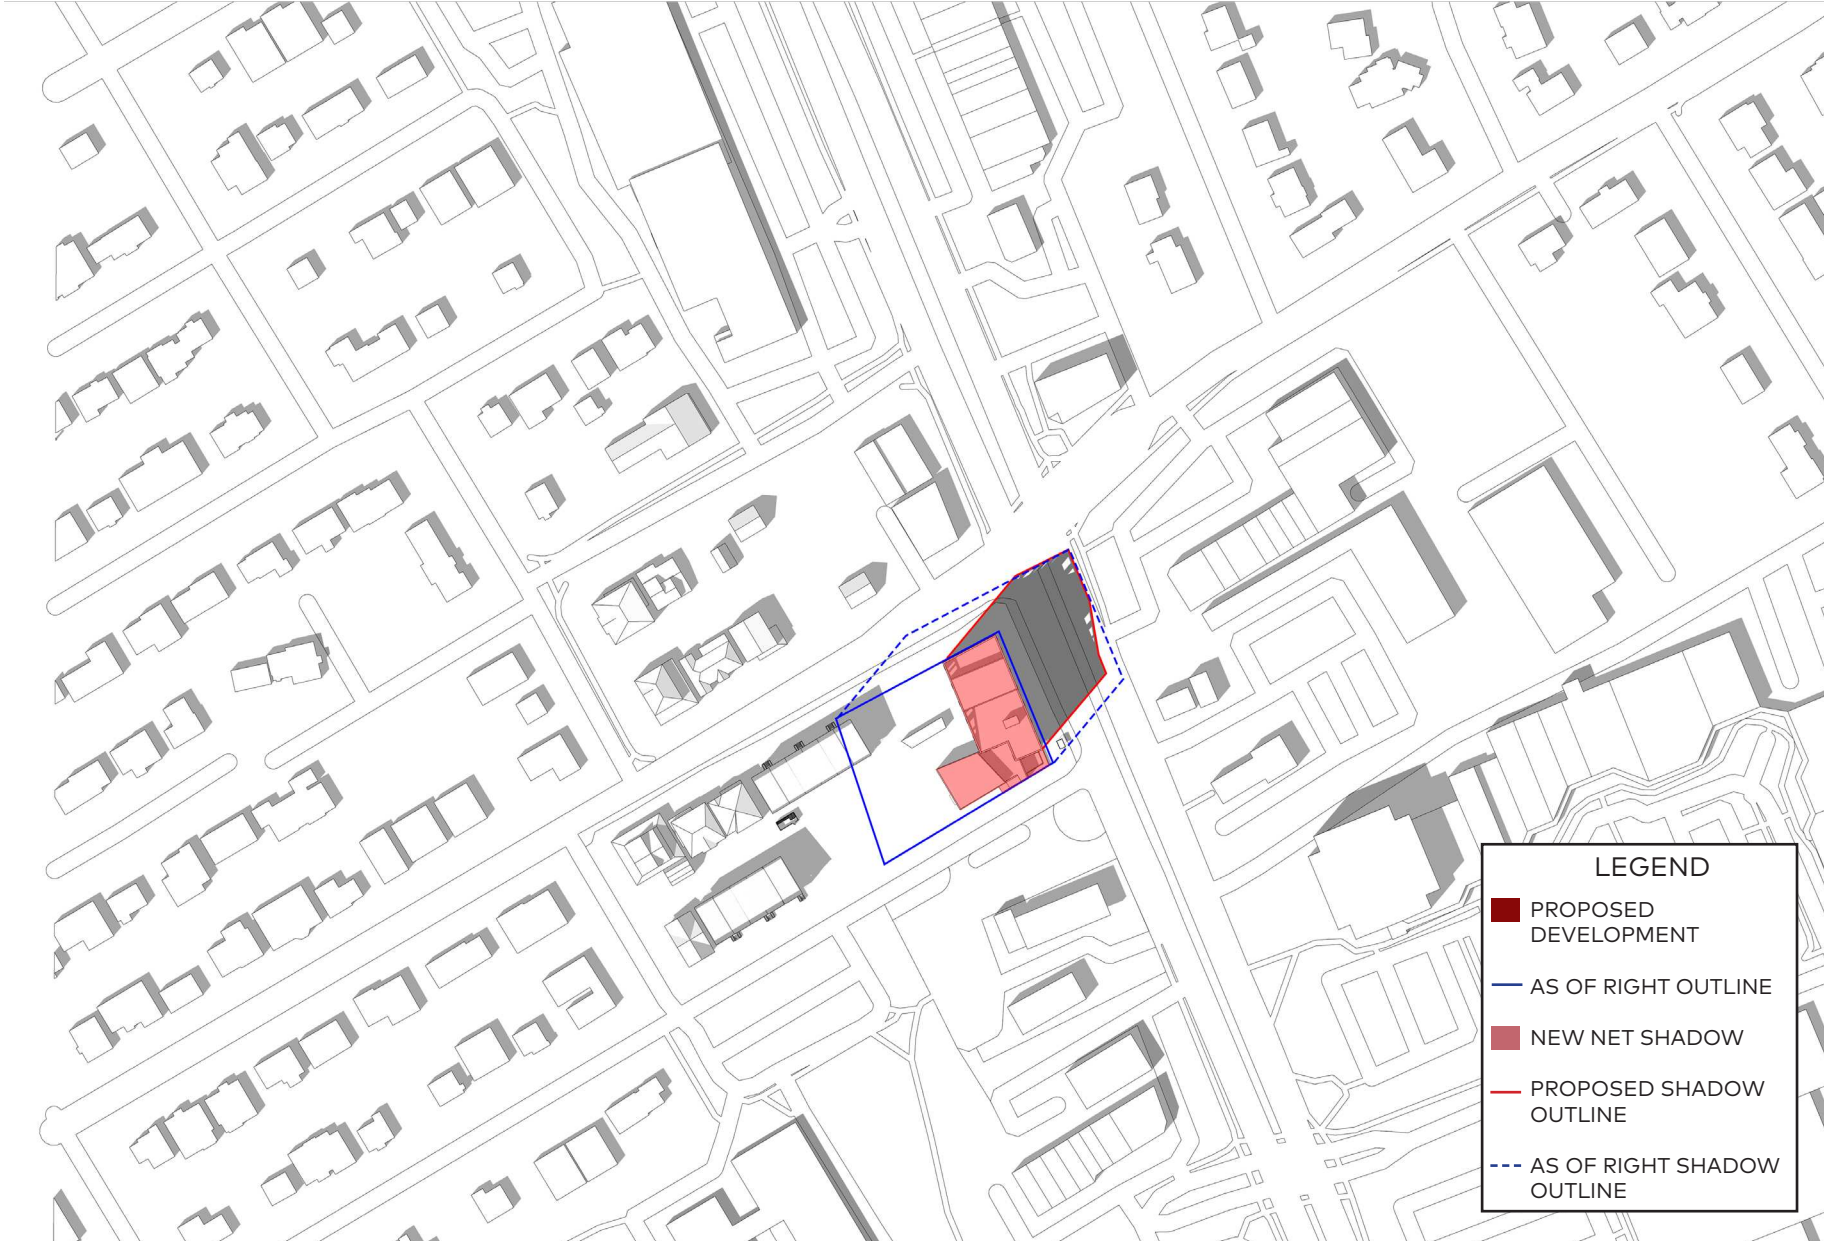

September 21, 11am

September 21, 12pm

September 21, 1pm

LEGEND

- PROPOSED DEVELOPMENT
- AS OF RIGHT OUTLINE
- NEW NET SHADOW
- PROPOSED SHADOW OUTLINE
- AS OF RIGHT SHADOW OUTLINE

LEGEND

- PROPOSED DEVELOPMENT
- AS OF RIGHT OUTLINE
- NEW NET SHADOW
- PROPOSED SHADOW OUTLINE
- AS OF RIGHT SHADOW OUTLINE

LEGEND

- PROPOSED DEVELOPMENT
- AS OF RIGHT OUTLINE
- NEW NET SHADOW
- PROPOSED SHADOW OUTLINE
- AS OF RIGHT SHADOW OUTLINE

September 21, 6pm

LEGEND

- PROPOSED DEVELOPMENT
- AS OF RIGHT OUTLINE
- NEW NET SHADOW
- PROPOSED SHADOW OUTLINE
- AS OF RIGHT SHADOW OUTLINE

September 21, 7:01pm

LEGEND

- PROPOSED DEVELOPMENT
- AS OF RIGHT OUTLINE
- NEW NET SHADOW
- PROPOSED SHADOW OUTLINE
- AS OF RIGHT SHADOW OUTLINE

December 21, 9am

December 21, 10am

December 21, 11am

December 21, 12pm

December 21, 1pm

December 21, 3pm

December 21, 4pm