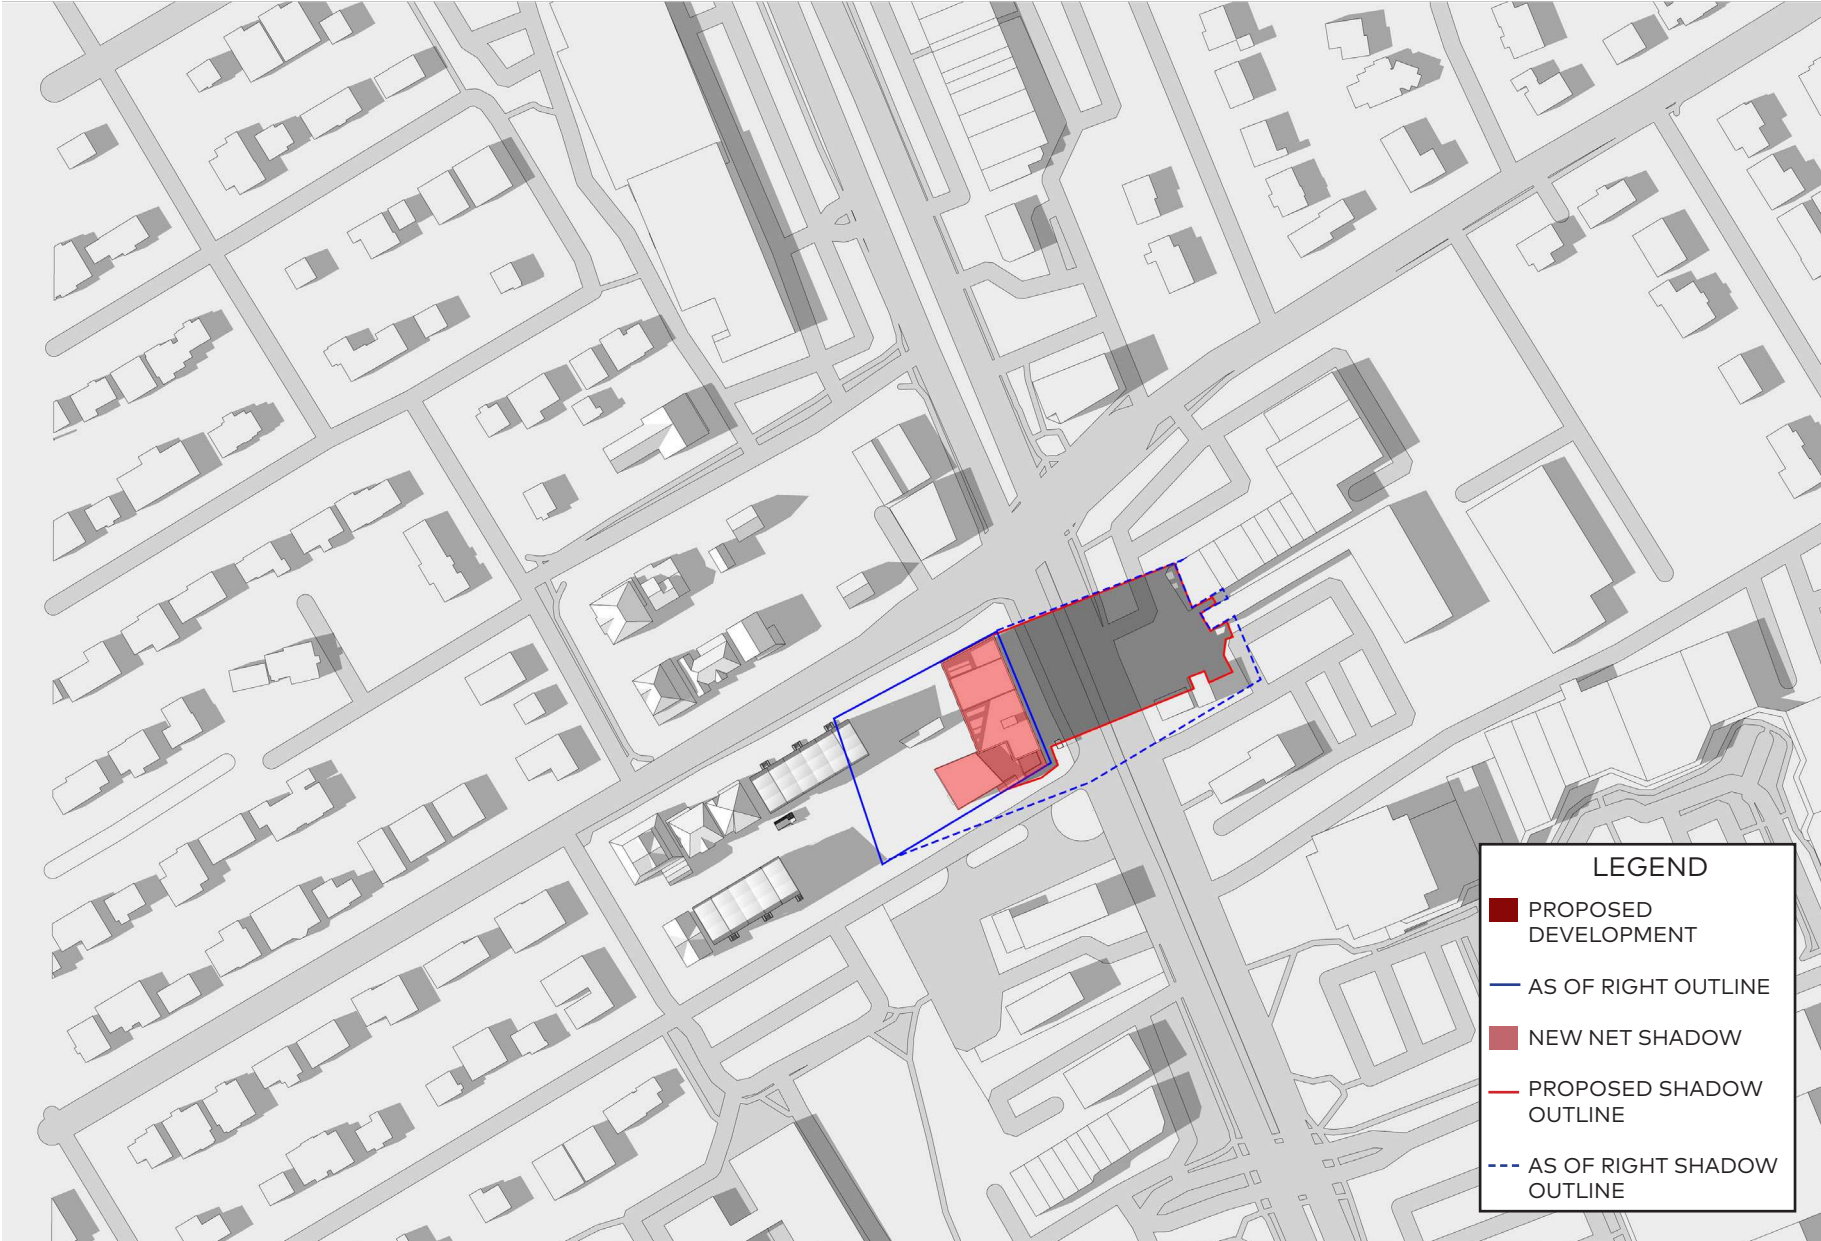

June 21, 6pm

June 21, 7pm

June 21, 8pm

September 21, 6:49am

September 21, 8am

LEGEND

- PROPOSED DEVELOPMENT
- AS OF RIGHT OUTLINE
- NEW NET SHADOW
- PROPOSED SHADOW OUTLINE
- AS OF RIGHT SHADOW OUTLINE

September 21, 10am

September 21, 11am

September 21, 12pm

September 21, 1pm

LEGEND

- PROPOSED DEVELOPMENT
- AS OF RIGHT OUTLINE
- NEW NET SHADOW
- PROPOSED SHADOW OUTLINE
- AS OF RIGHT SHADOW OUTLINE

LEGEND

- PROPOSED DEVELOPMENT
- AS OF RIGHT OUTLINE
- NEW NET SHADOW
- PROPOSED SHADOW OUTLINE
- AS OF RIGHT SHADOW OUTLINE

LEGEND

- PROPOSED DEVELOPMENT
- AS OF RIGHT OUTLINE
- NEW NET SHADOW
- PROPOSED SHADOW OUTLINE
- AS OF RIGHT SHADOW OUTLINE

September 21, 6pm

LEGEND

- PROPOSED DEVELOPMENT
- AS OF RIGHT OUTLINE
- NEW NET SHADOW
- PROPOSED SHADOW OUTLINE
- AS OF RIGHT SHADOW OUTLINE

September 21, 7:01pm

LEGEND

- PROPOSED DEVELOPMENT
- AS OF RIGHT OUTLINE
- NEW NET SHADOW
- PROPOSED SHADOW OUTLINE
- AS OF RIGHT SHADOW OUTLINE

December 21, 9am

December 21, 10am

December 21, 11am

December 21, 12pm