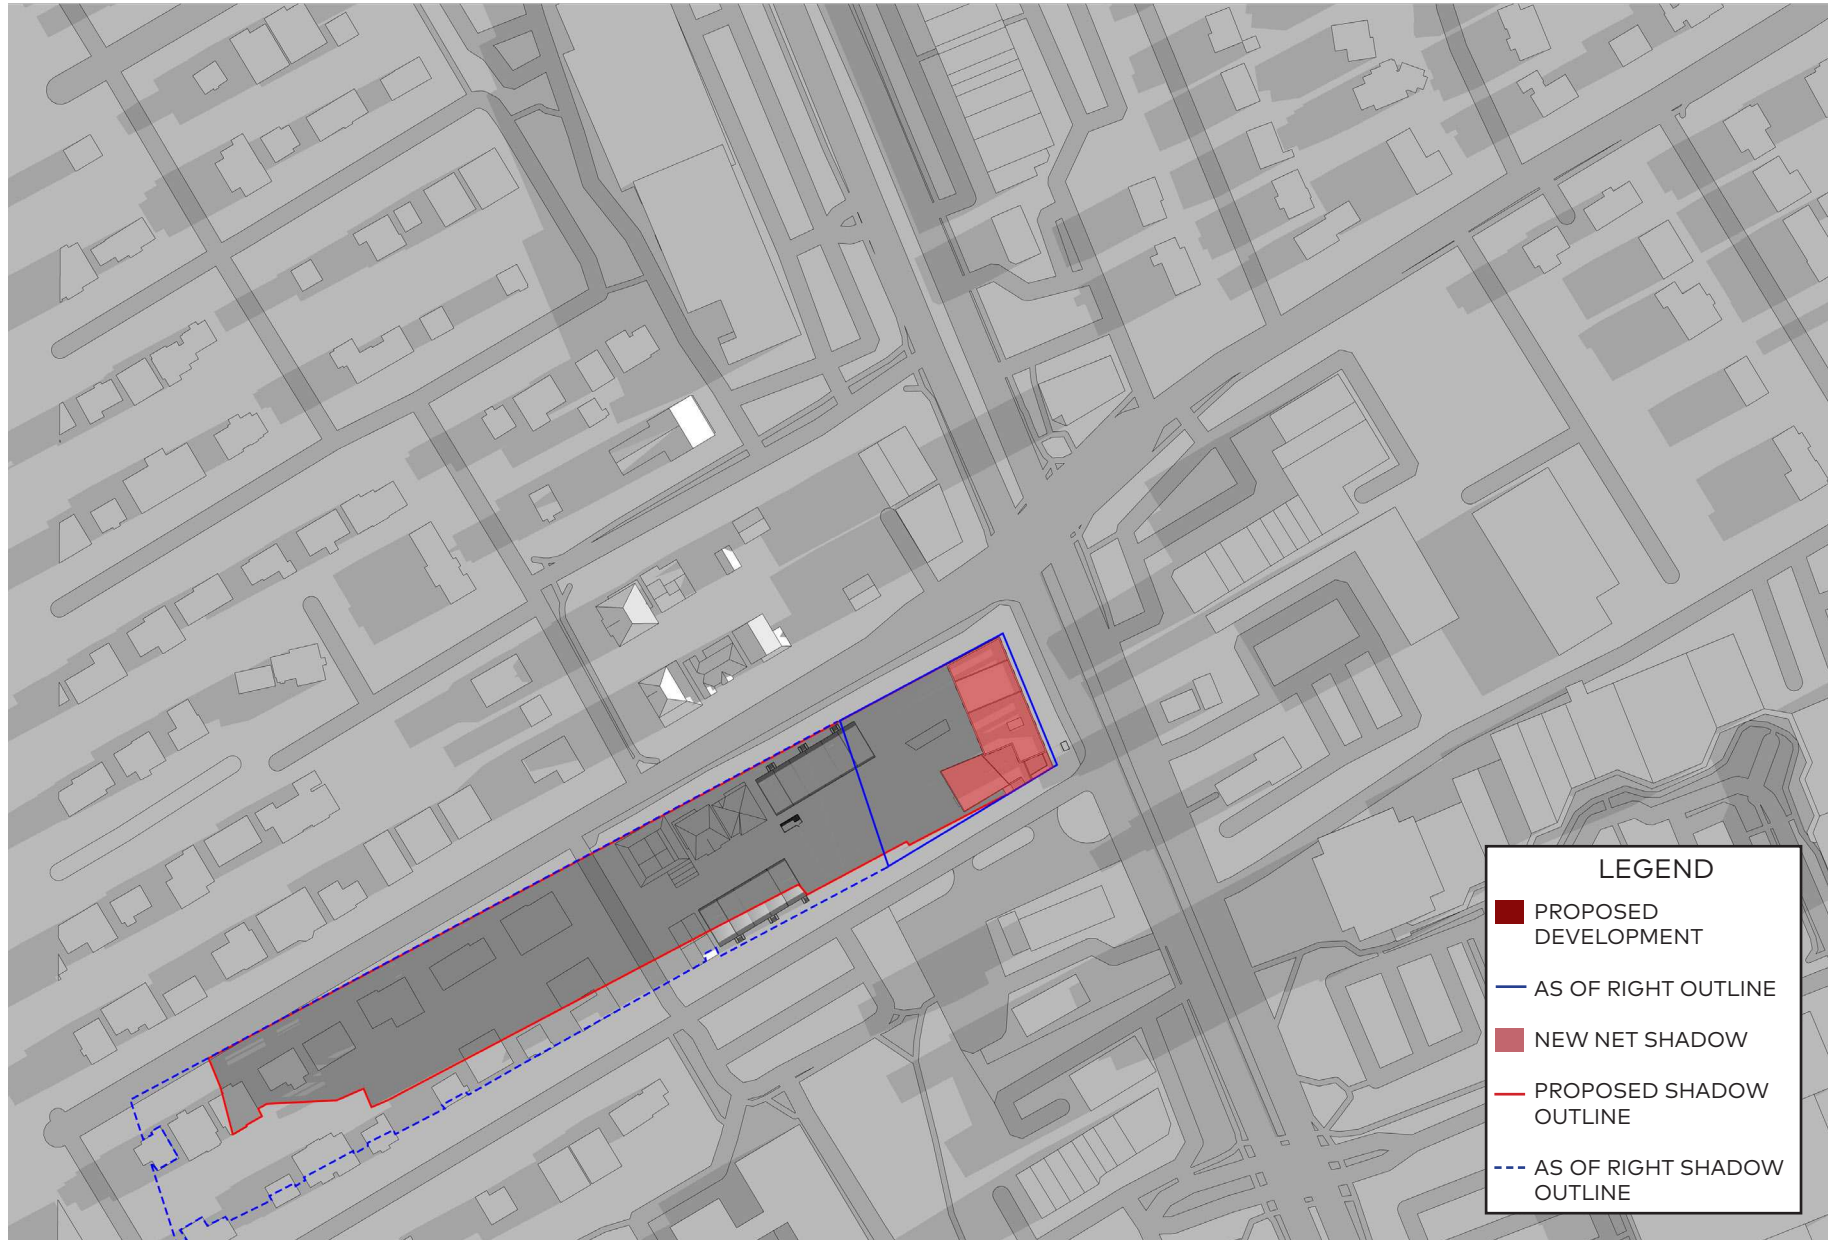

June 21, 5:15am

June 21, 6am

June 21, 7am

June 21, 8am

June 21, 9am

LEGEND

- PROPOSED DEVELOPMENT
- AS OF RIGHT OUTLINE
- NEW NET SHADOW
- PROPOSED SHADOW OUTLINE
- - - AS OF RIGHT SHADOW OUTLINE

June 21, 12pm

June 21, 1pm

LEGEND

- PROPOSED DEVELOPMENT
- AS OF RIGHT OUTLINE
- NEW NET SHADOW
- PROPOSED SHADOW OUTLINE
- - - AS OF RIGHT SHADOW OUTLINE

LEGEND

- PROPOSED DEVELOPMENT
- AS OF RIGHT OUTLINE
- NEW NET SHADOW
- PROPOSED SHADOW OUTLINE
- - - AS OF RIGHT SHADOW OUTLINE

June 21, 3pm

LEGEND

- PROPOSED DEVELOPMENT
- AS OF RIGHT OUTLINE
- NEW NET SHADOW
- PROPOSED SHADOW OUTLINE
- - - AS OF RIGHT SHADOW OUTLINE

June 21, 5pm

LEGEND

- PROPOSED DEVELOPMENT
- AS OF RIGHT OUTLINE
- NEW NET SHADOW
- PROPOSED SHADOW OUTLINE
- - - AS OF RIGHT SHADOW OUTLINE

June 21, 6pm

June 21, 7pm

June 21, 8pm

September 21, 6:49am

September 21, 8am

LEGEND

- PROPOSED DEVELOPMENT
- AS OF RIGHT OUTLINE
- NEW NET SHADOW
- PROPOSED SHADOW OUTLINE
- AS OF RIGHT SHADOW OUTLINE

September 21, 10am