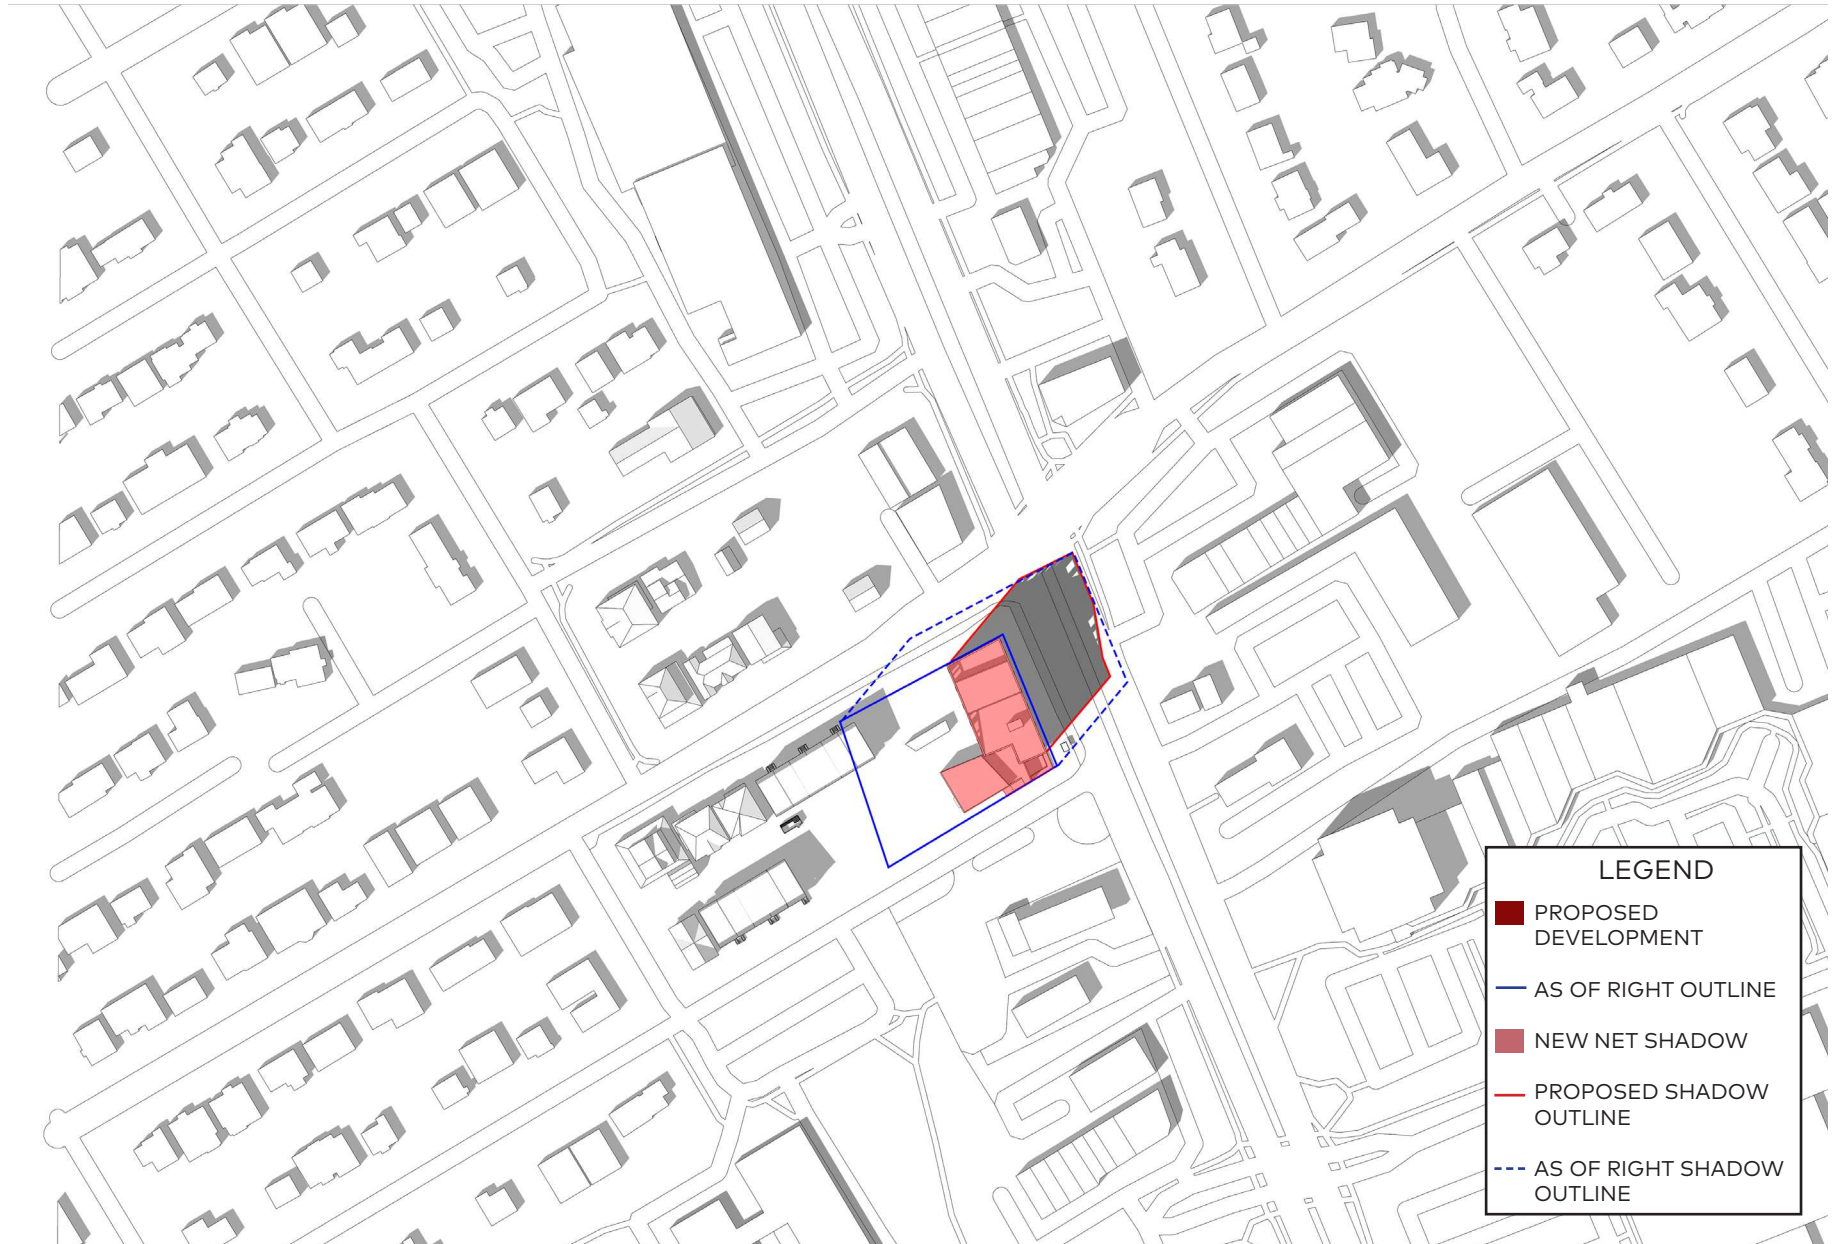

June 21, 1pm

LEGEND

- PROPOSED DEVELOPMENT
- AS OF RIGHT OUTLINE
- NEW NET SHADOW
- PROPOSED SHADOW OUTLINE
- - - AS OF RIGHT SHADOW OUTLINE

LEGEND

- PROPOSED DEVELOPMENT
- AS OF RIGHT OUTLINE
- NEW NET SHADOW
- PROPOSED SHADOW OUTLINE
- - - AS OF RIGHT SHADOW OUTLINE

June 21, 3pm

LEGEND

- PROPOSED DEVELOPMENT
- AS OF RIGHT OUTLINE
- NEW NET SHADOW
- PROPOSED SHADOW OUTLINE
- - - AS OF RIGHT SHADOW OUTLINE

June 21, 5pm

LEGEND

- PROPOSED DEVELOPMENT
- AS OF RIGHT OUTLINE
- NEW NET SHADOW
- PROPOSED SHADOW OUTLINE
- - - AS OF RIGHT SHADOW OUTLINE

June 21, 6pm

June 21, 7pm

June 21, 8pm

September 21, 6:49am

September 21, 8am

LEGEND

- PROPOSED DEVELOPMENT
- AS OF RIGHT OUTLINE
- NEW NET SHADOW
- PROPOSED SHADOW OUTLINE
- AS OF RIGHT SHADOW OUTLINE

September 21, 10am

September 21, 7:01pm

LEGEND

- PROPOSED DEVELOPMENT
- AS OF RIGHT OUTLINE
- NEW NET SHADOW
- PROPOSED SHADOW OUTLINE
- AS OF RIGHT SHADOW OUTLINE

December 21, 9am

December 21, 10am

December 21, 11am

December 21, 12pm