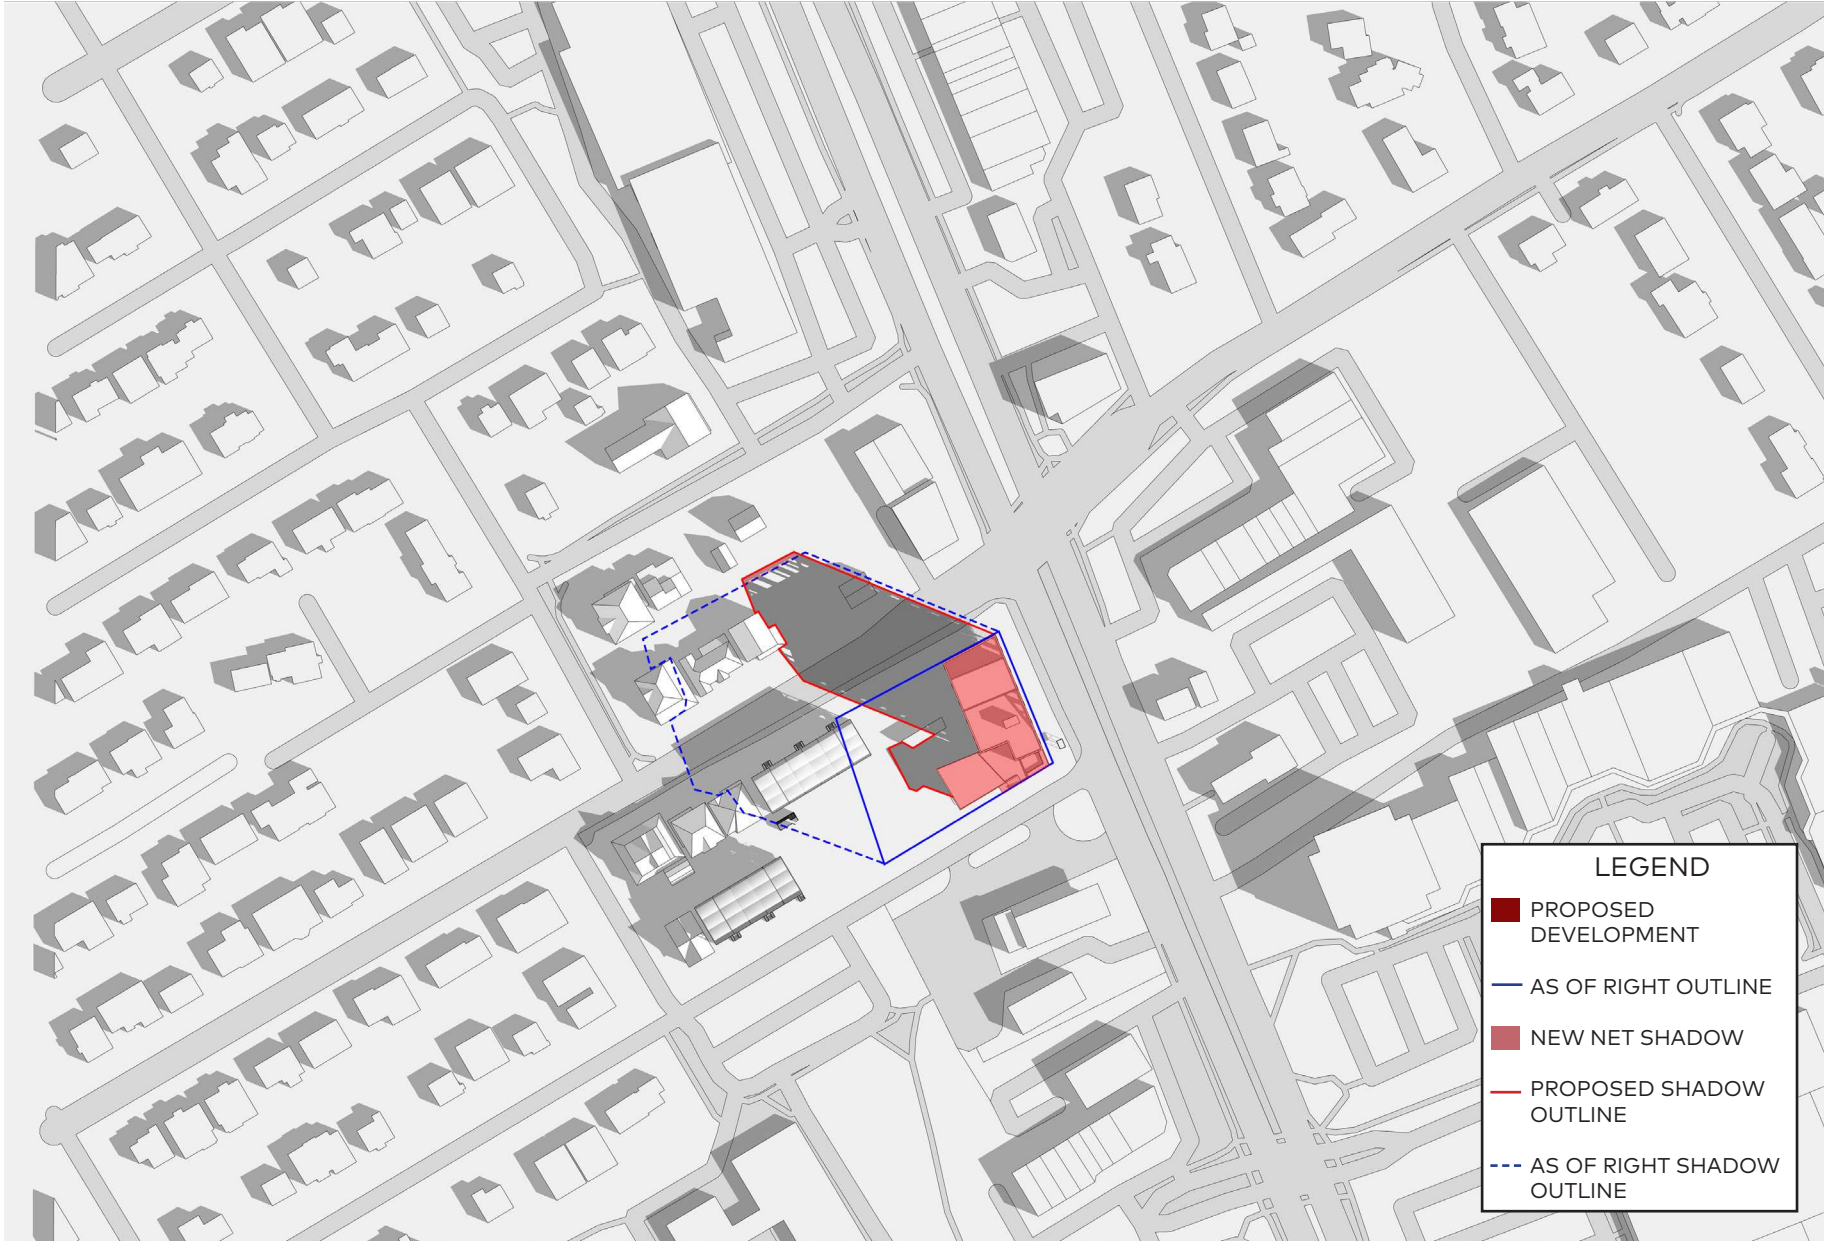

June 21, 6pm

June 21, 7pm

June 21, 8pm

September 21, 6:49am

September 21, 8am

LEGEND

- PROPOSED DEVELOPMENT
- AS OF RIGHT OUTLINE
- NEW NET SHADOW
- PROPOSED SHADOW OUTLINE
- AS OF RIGHT SHADOW OUTLINE

September 21, 10am

September 21, 11am

September 21, 12pm

September 21, 1pm

LEGEND

- PROPOSED DEVELOPMENT
- AS OF RIGHT OUTLINE
- NEW NET SHADOW
- PROPOSED SHADOW OUTLINE
- AS OF RIGHT SHADOW OUTLINE

LEGEND

- PROPOSED DEVELOPMENT
- AS OF RIGHT OUTLINE
- NEW NET SHADOW
- PROPOSED SHADOW OUTLINE
- AS OF RIGHT SHADOW OUTLINE

LEGEND

- PROPOSED DEVELOPMENT
- AS OF RIGHT OUTLINE
- NEW NET SHADOW
- PROPOSED SHADOW OUTLINE
- AS OF RIGHT SHADOW OUTLINE

September 21, 6pm

LEGEND

- PROPOSED DEVELOPMENT
- AS OF RIGHT OUTLINE
- NEW NET SHADOW
- PROPOSED SHADOW OUTLINE
- AS OF RIGHT SHADOW OUTLINE

September 21, 7:01pm

LEGEND

- PROPOSED DEVELOPMENT
- AS OF RIGHT OUTLINE
- NEW NET SHADOW
- PROPOSED SHADOW OUTLINE
- AS OF RIGHT SHADOW OUTLINE

December 21, 9am

December 21, 10am

December 21, 11am

December 21, 12pm