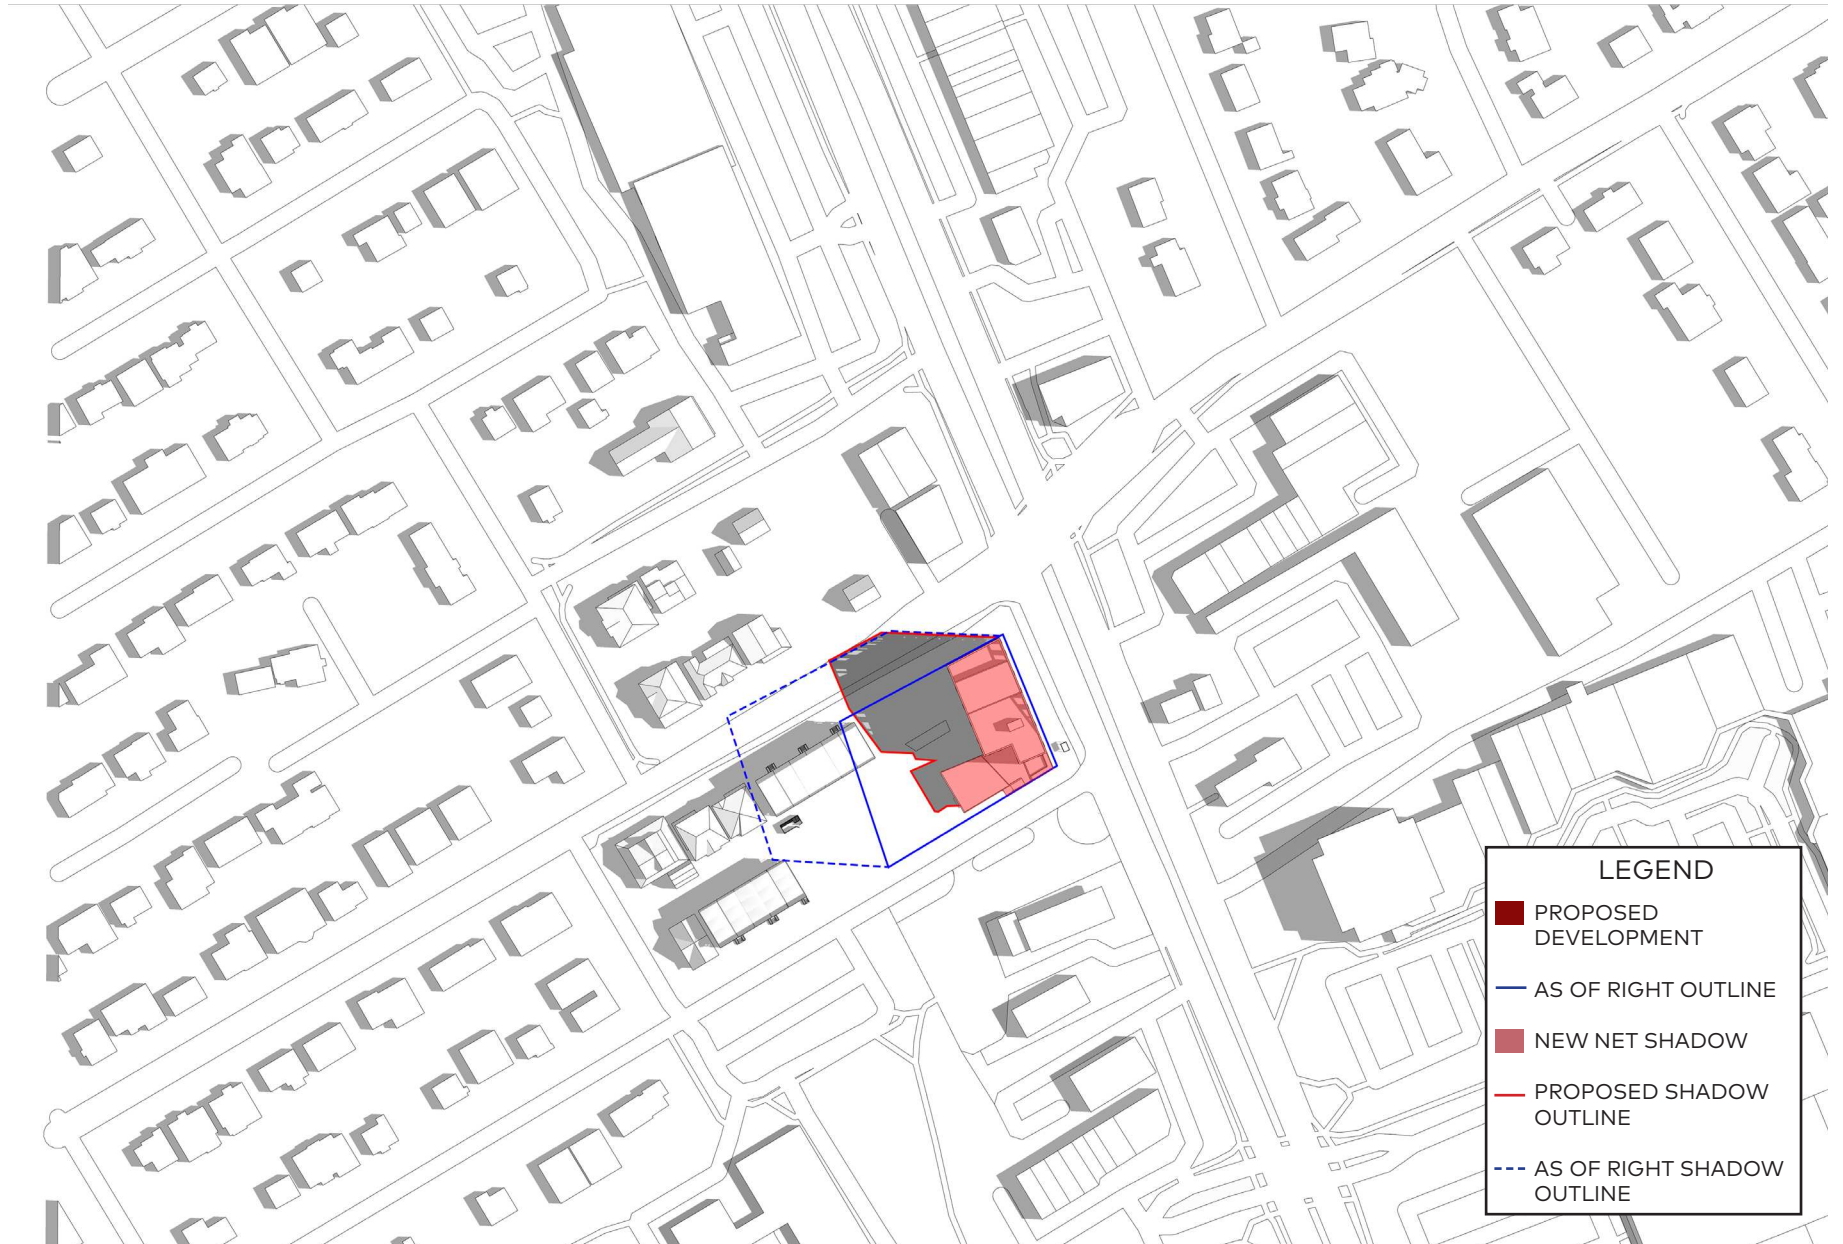

June 21, 5:15am

June 21, 6am

June 21, 7am

June 21, 8am

June 21, 9am

LEGEND

- PROPOSED DEVELOPMENT
- AS OF RIGHT OUTLINE
- NEW NET SHADOW
- PROPOSED SHADOW OUTLINE
- - - AS OF RIGHT SHADOW OUTLINE

June 21, 12pm

June 21, 1pm

LEGEND

- PROPOSED DEVELOPMENT
- AS OF RIGHT OUTLINE
- NEW NET SHADOW
- PROPOSED SHADOW OUTLINE
- - - AS OF RIGHT SHADOW OUTLINE

LEGEND

- PROPOSED DEVELOPMENT
- AS OF RIGHT OUTLINE
- NEW NET SHADOW
- PROPOSED SHADOW OUTLINE
- - - AS OF RIGHT SHADOW OUTLINE

June 21, 3pm

LEGEND

- PROPOSED DEVELOPMENT
- AS OF RIGHT OUTLINE
- NEW NET SHADOW
- PROPOSED SHADOW OUTLINE
- - - AS OF RIGHT SHADOW OUTLINE

June 21, 5pm

LEGEND

- PROPOSED DEVELOPMENT
- AS OF RIGHT OUTLINE
- NEW NET SHADOW
- PROPOSED SHADOW OUTLINE
- - - AS OF RIGHT SHADOW OUTLINE

June 21, 6pm

June 21, 7pm

June 21, 8pm

September 21, 6:49am

September 21, 8am

LEGEND

- PROPOSED DEVELOPMENT
- AS OF RIGHT OUTLINE
- NEW NET SHADOW
- PROPOSED SHADOW OUTLINE
- AS OF RIGHT SHADOW OUTLINE

September 21, 10am