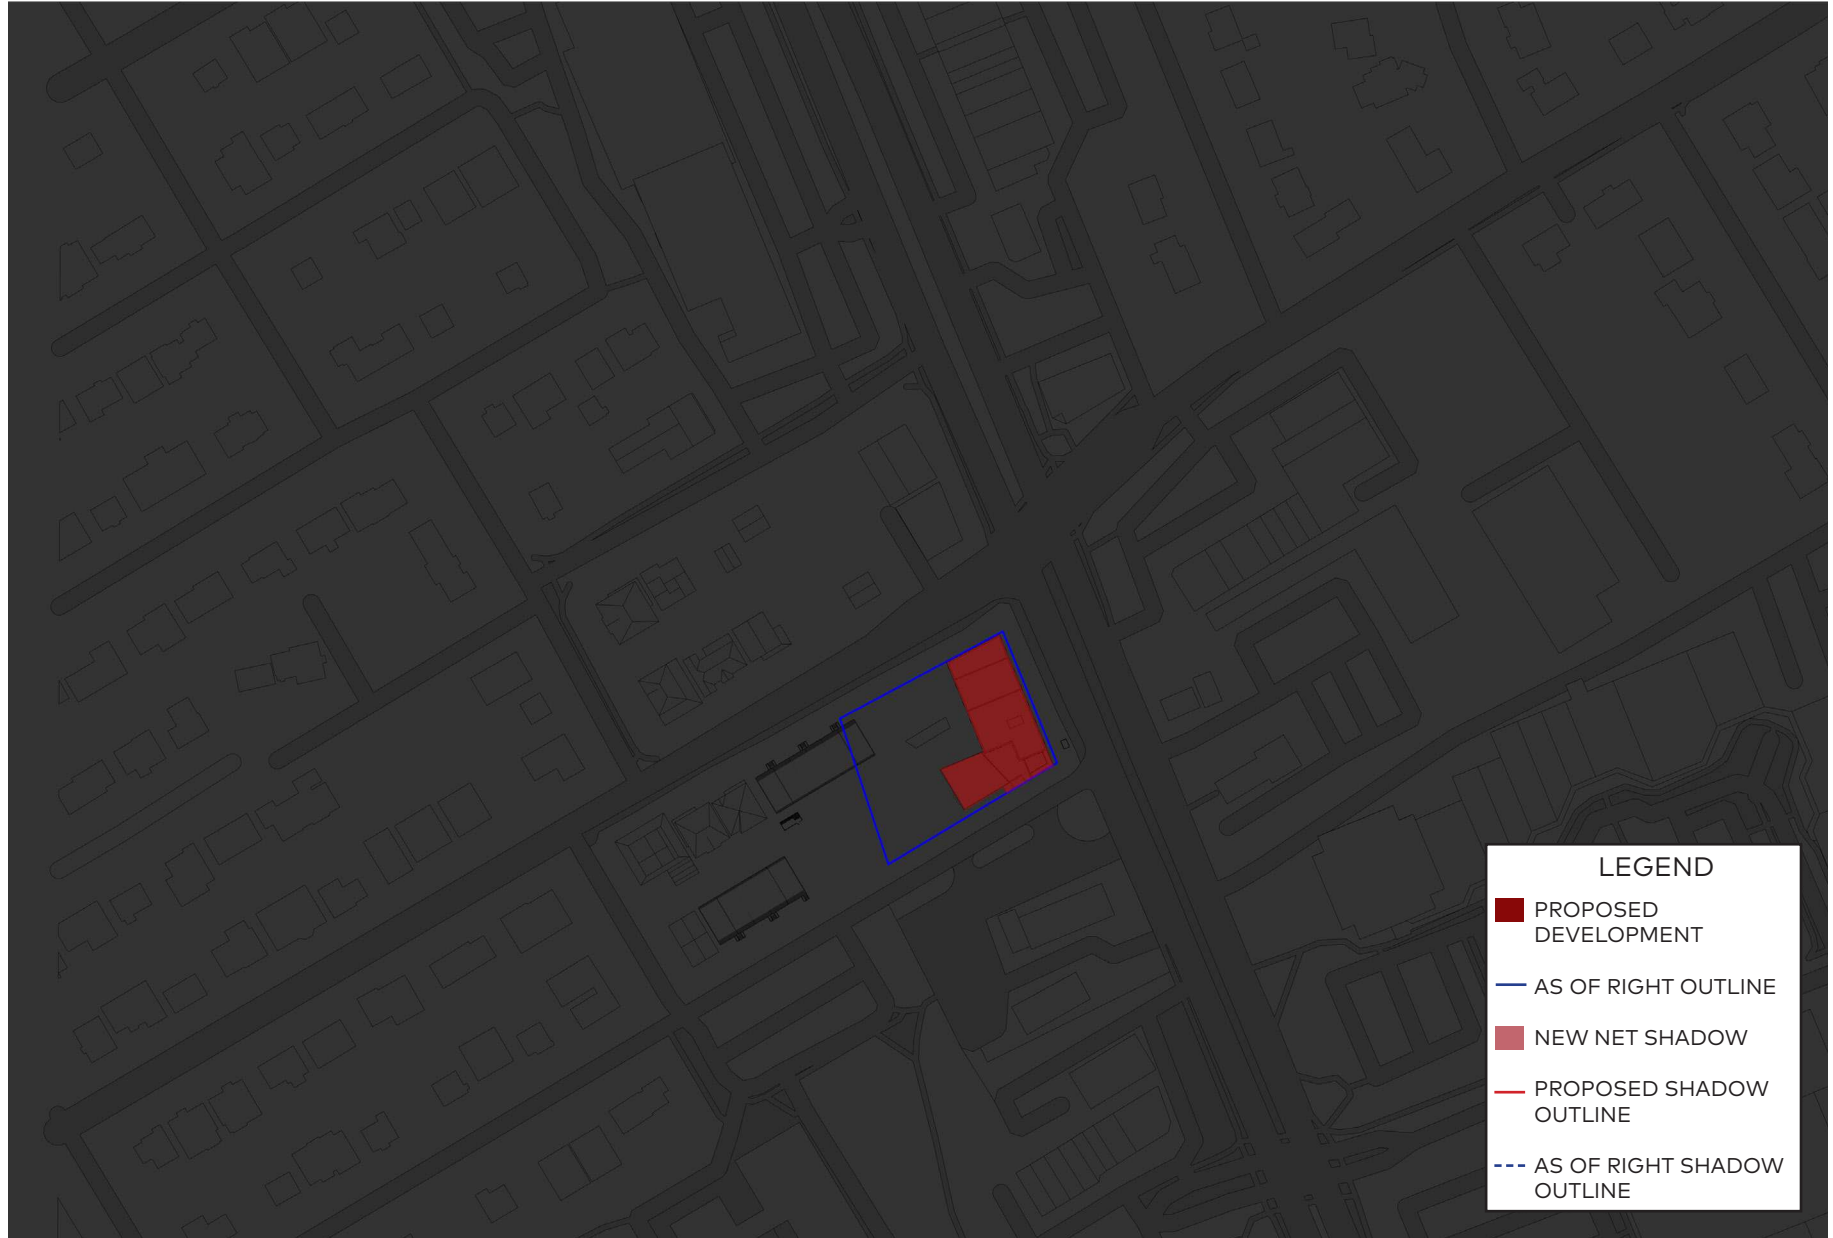

June 21, 6pm

June 21, 7pm

June 21, 8pm

September 21, 6:49am

September 21, 8am

LEGEND

- PROPOSED DEVELOPMENT
- AS OF RIGHT OUTLINE
- NEW NET SHADOW
- PROPOSED SHADOW OUTLINE
- AS OF RIGHT SHADOW OUTLINE

September 21, 10am

September 21, 11am

September 21, 12pm

September 21, 1pm

LEGEND

- PROPOSED DEVELOPMENT
- AS OF RIGHT OUTLINE
- NEW NET SHADOW
- PROPOSED SHADOW OUTLINE
- AS OF RIGHT SHADOW OUTLINE

LEGEND

- PROPOSED DEVELOPMENT
- AS OF RIGHT OUTLINE
- NEW NET SHADOW
- PROPOSED SHADOW OUTLINE
- AS OF RIGHT SHADOW OUTLINE

LEGEND

- PROPOSED DEVELOPMENT
- AS OF RIGHT OUTLINE
- NEW NET SHADOW
- PROPOSED SHADOW OUTLINE
- AS OF RIGHT SHADOW OUTLINE

September 21, 6pm

LEGEND

- PROPOSED DEVELOPMENT
- AS OF RIGHT OUTLINE
- NEW NET SHADOW
- PROPOSED SHADOW OUTLINE
- AS OF RIGHT SHADOW OUTLINE

September 21, 7:01pm

LEGEND

- PROPOSED DEVELOPMENT
- AS OF RIGHT OUTLINE
- NEW NET SHADOW
- PROPOSED SHADOW OUTLINE
- AS OF RIGHT SHADOW OUTLINE

December 21, 9am

December 21, 10am

December 21, 11am

December 21, 12pm