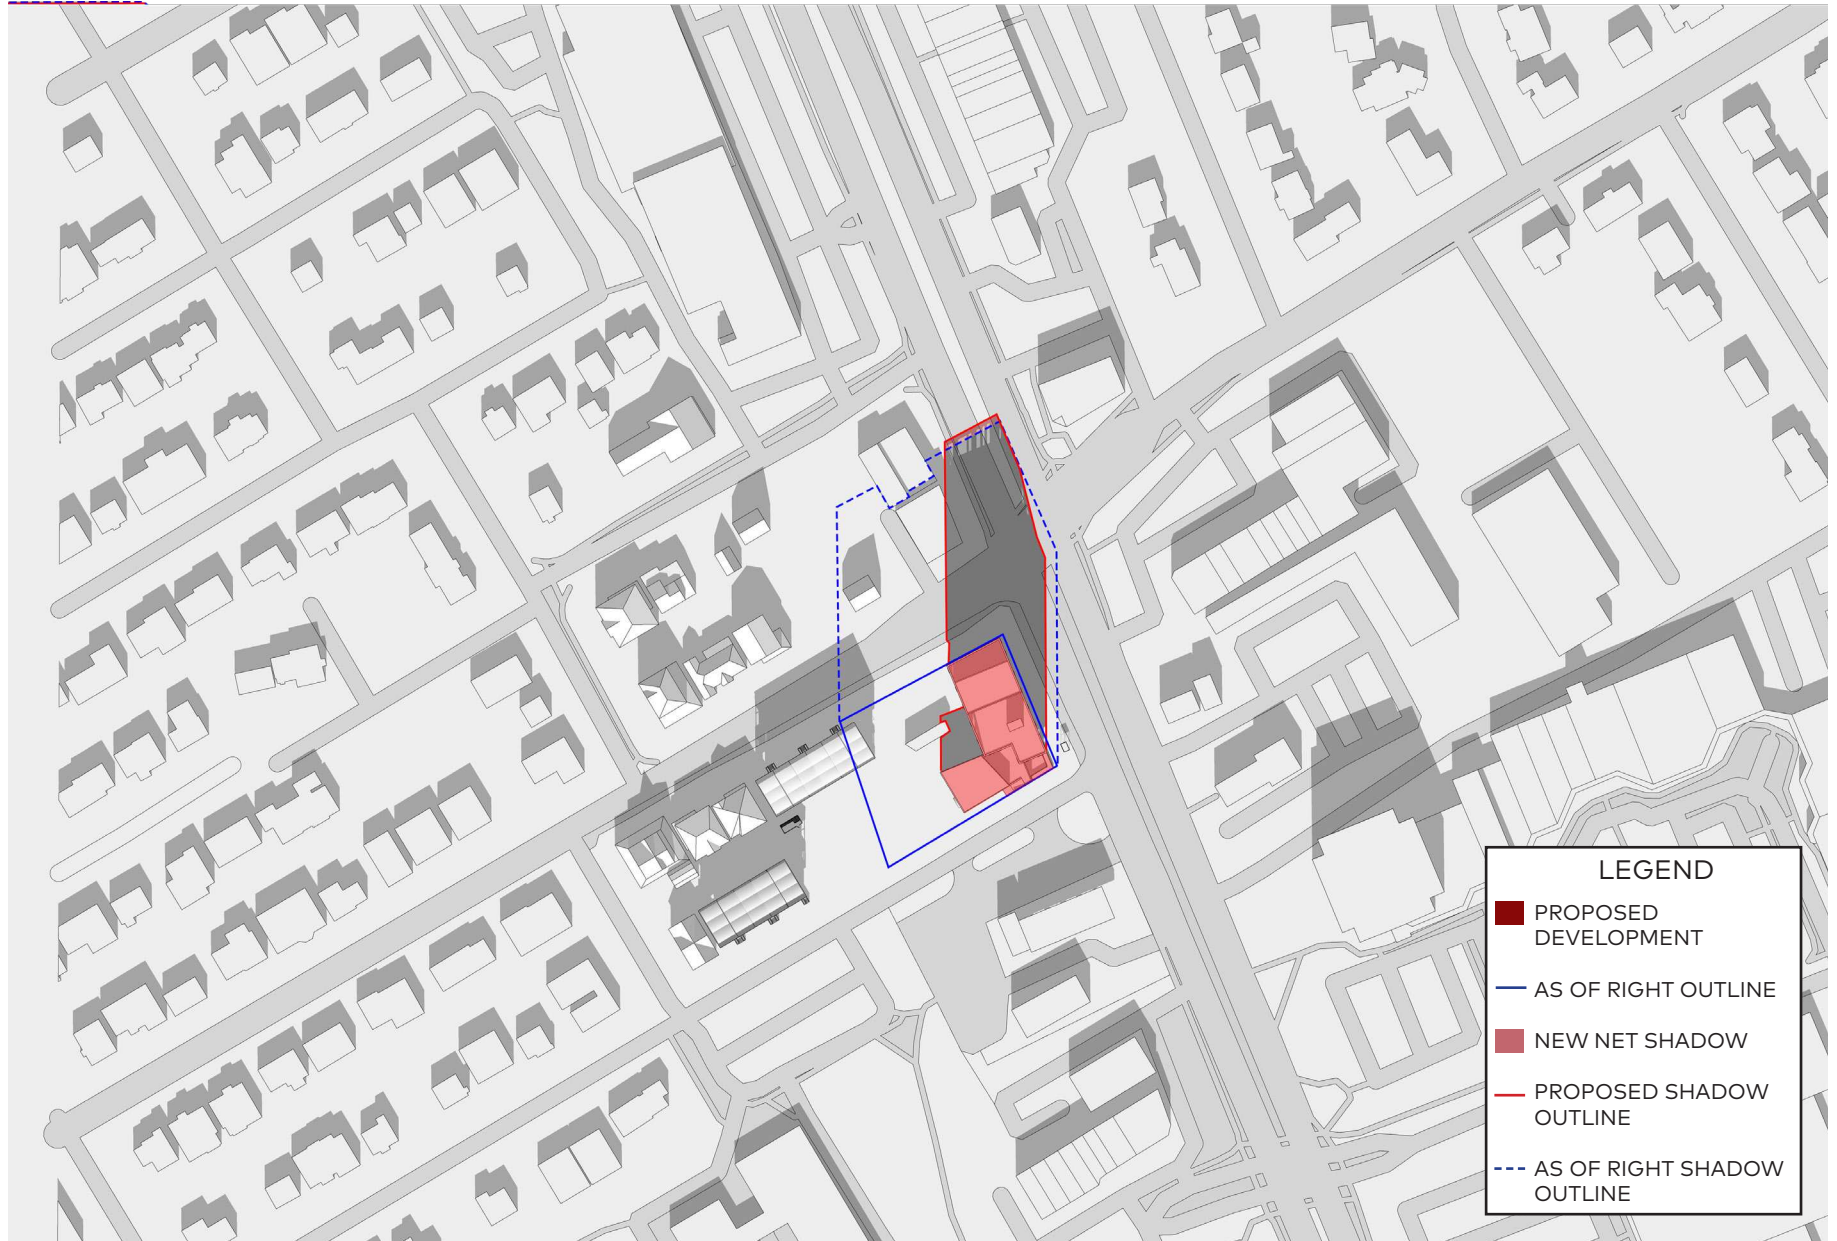

LEGEND

- PROPOSED DEVELOPMENT
- AS OF RIGHT OUTLINE
- NEW NET SHADOW
- PROPOSED SHADOW OUTLINE
- AS OF RIGHT SHADOW OUTLINE

September 21, 6pm

LEGEND

- PROPOSED DEVELOPMENT
- AS OF RIGHT OUTLINE
- NEW NET SHADOW
- PROPOSED SHADOW OUTLINE
- AS OF RIGHT SHADOW OUTLINE

September 21, 7:01pm

LEGEND

- PROPOSED DEVELOPMENT
- AS OF RIGHT OUTLINE
- NEW NET SHADOW
- PROPOSED SHADOW OUTLINE
- AS OF RIGHT SHADOW OUTLINE

December 21, 9am

December 21, 10am

December 21, 11am

December 21, 12pm

December 21, 1pm

December 21, 3pm

December 21, 4pm