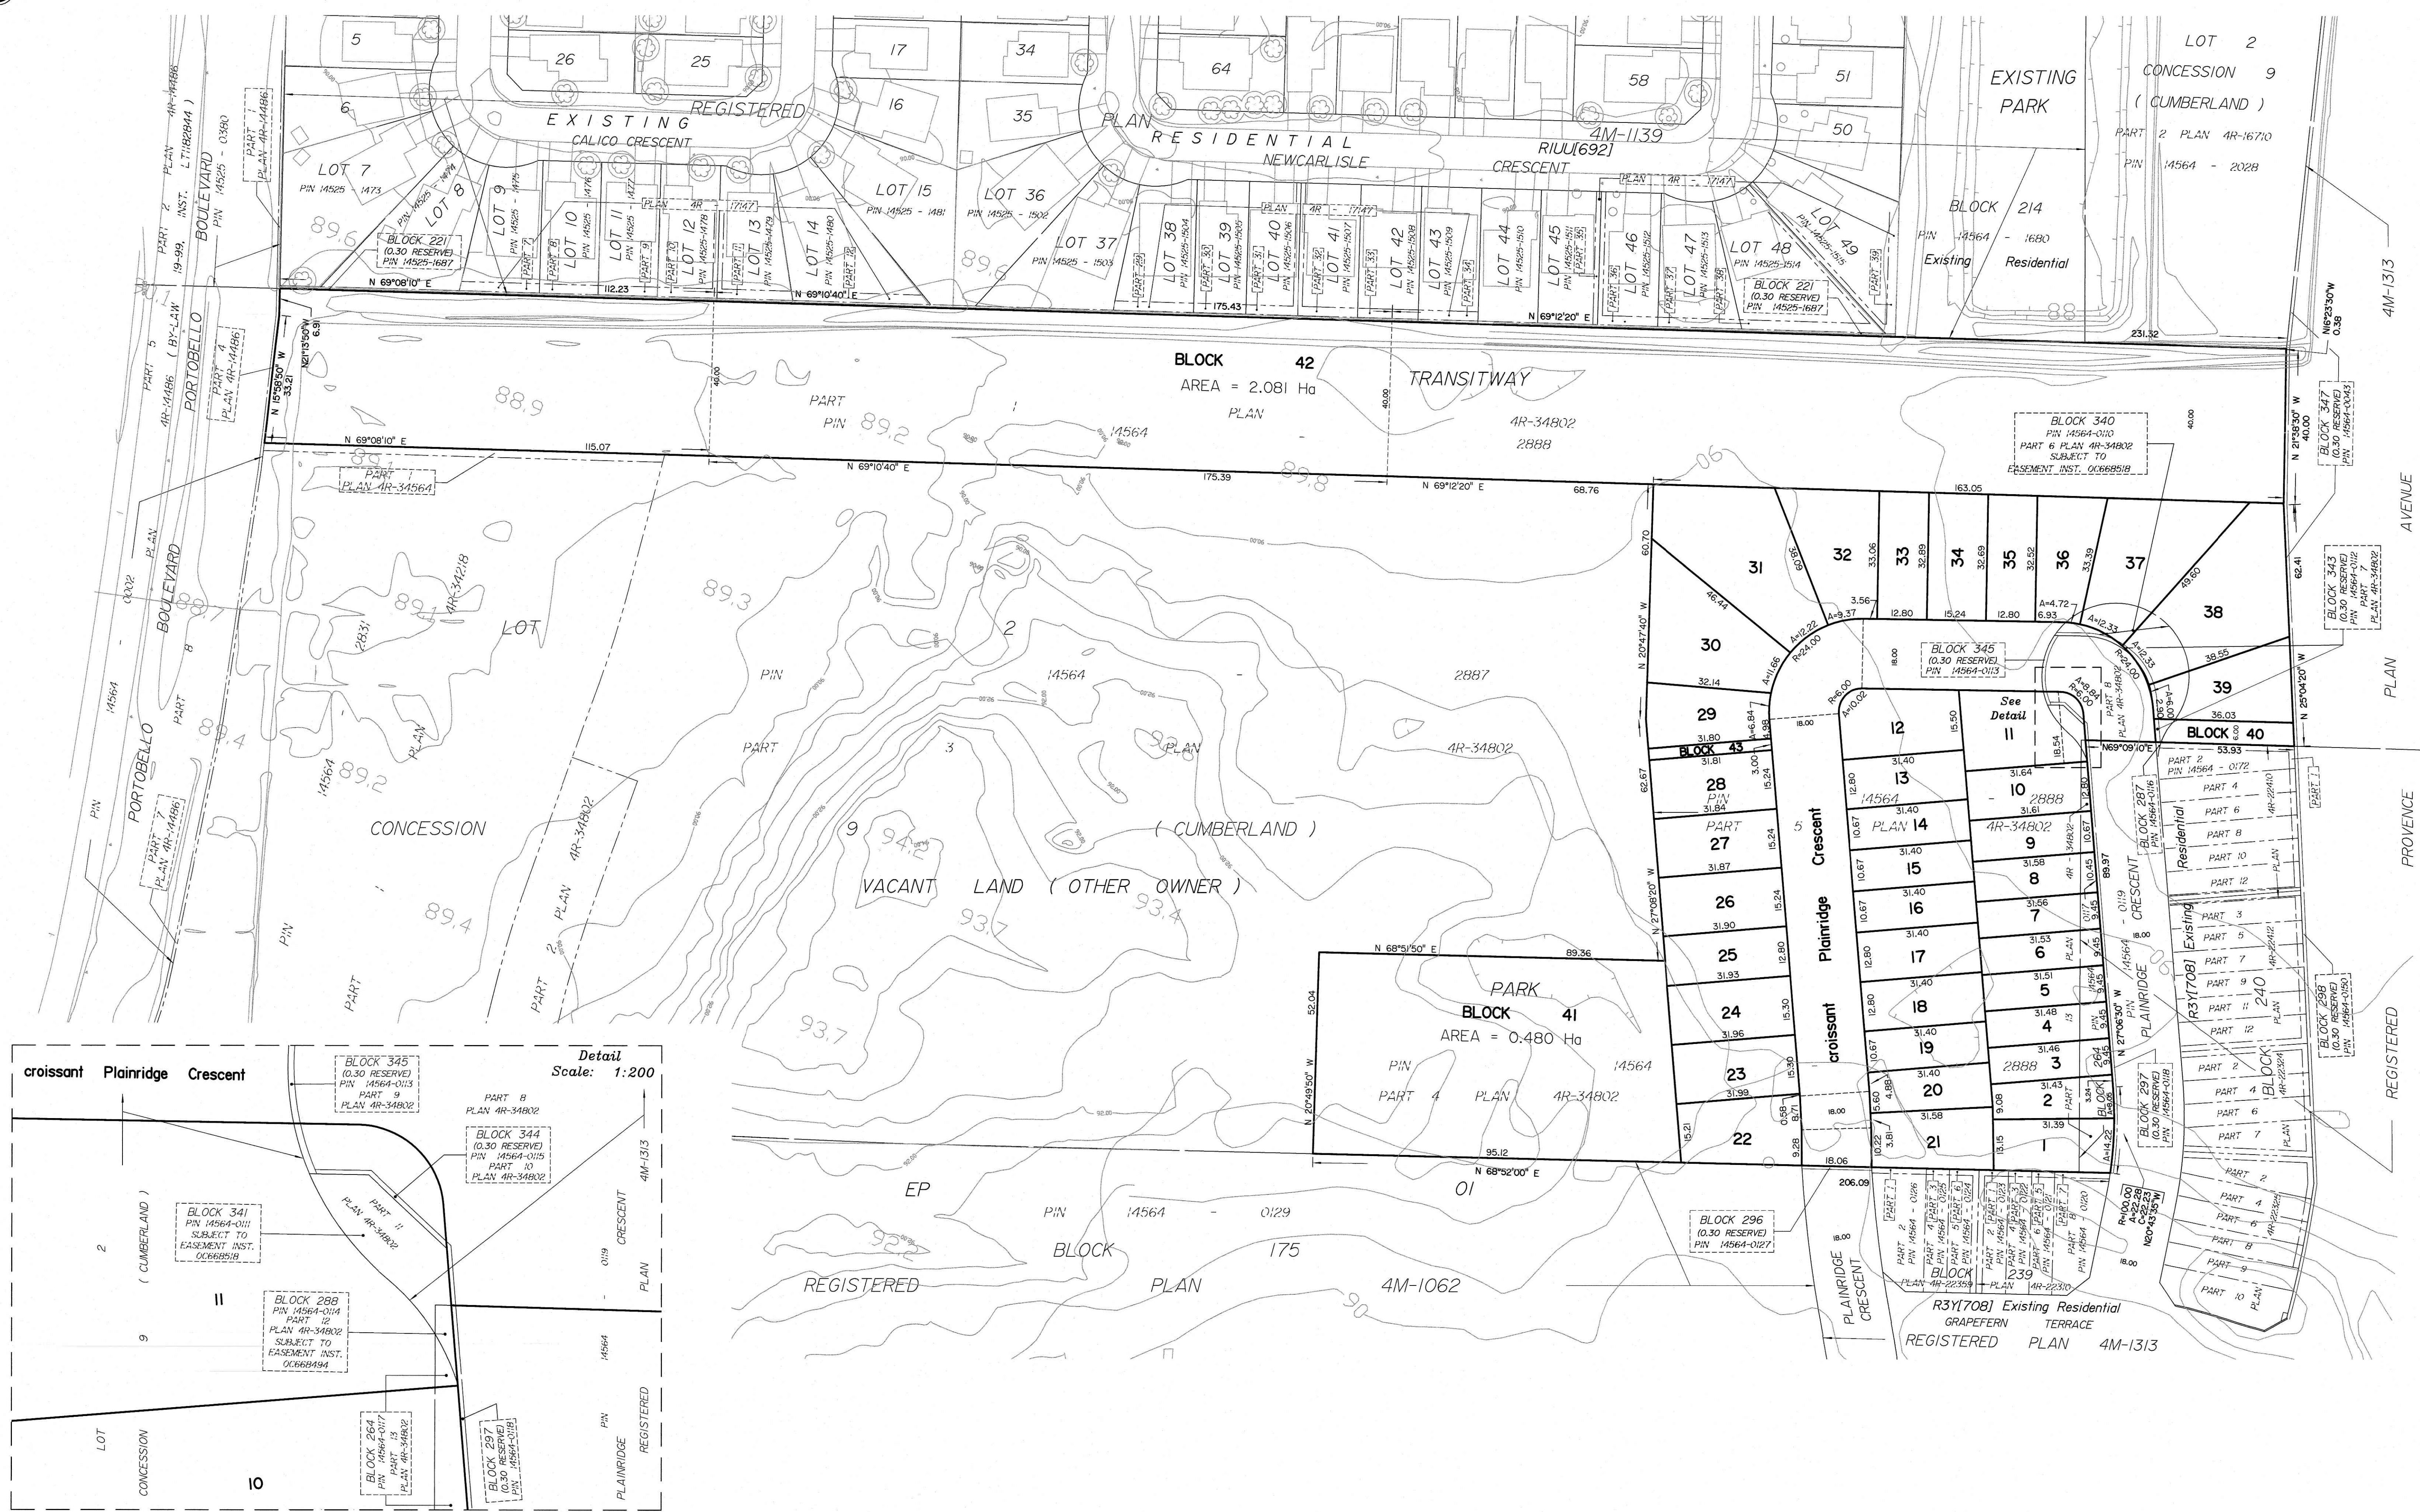

SUBJECT TO THE CONDITIONS, IF ANY, SET FORTH IN OUR LETTER DATED _____

THIS DRAFT PLAN IS APPROVED BY THE CITY OF OTTAWA UNDER SECTION 51 OF THE PLANNING ACT, THIS _____ DAY OF _____, 20____.

JOHN SEVIGNY, MANAGER
DEVELOPMENT REVIEW-EAST
PLANNING, REAL ESTATE AND ECONOMIC
DEVELOPMENT DEPARTMENT, CITY OF OTTAWA

DRAFT PLAN OF SUBDIVISION OF
PART OF LOT 2
CONCESSION 9
Geographic Township of Cumberland
and
BLOCKS 264, 288, 340, 341,
343, 344, 345 and
PART OF PLAINRIDGE CRESCENT
REGISTERED PLAN 4M-1313
CITY OF OTTAWA

Prepared by Annis, O'Sullivan, Vollebek Ltd.
Scale 1 : 750

Metric
DISTANCES SHOWN ON THIS PLAN ARE IN METRES AND
CAN BE CONVERTED TO FEET BY DIVIDING BY 0.3048

SURVEYOR'S CERTIFICATE

I CERTIFY THAT:
The boundaries of the lands to be subdivided and their relationship to adjoining lands have been accurately and correctly shown.

June 4, 2024
Date
T. Hartwick
ONTARIO LAND SURVEYOR

Owner's Certificate

This is to certify that I am the owner / agent of the lands to be subdivided and that this plan was prepared in accordance with my instructions.

June 4, 2024
Date
Sender Gordon
Provence Orleans Realty Investments Inc.
I have authority to bind the corporation

ADDITIONAL INFORMATION REQUIRED UNDER SECTION 51-17 OF THE PLANNING ACT

(a) see plan
(b) see plan
(c) see plan
(d) single family residential housing park land and transitway
(e) see plan
(f) see plan
(g) see plan
(h) City of Ottawa
(i) see soils report
(j) see plan
(k) sanitary, storm sewers, municipal water to be available
(l) Lots 36, 37, 38, 39 and Block 40 are subject to easement, Inst. OC686518. Lot 11 is subject to easement, Inst.'s OC688494 and OC688518.

LOT/BLOCK	AREA (Ha)
1-39	1.873
40 & 43	0.031
41	0.480
42	2.081
Plainridge Crescent	0.402
TOTAL	4.867