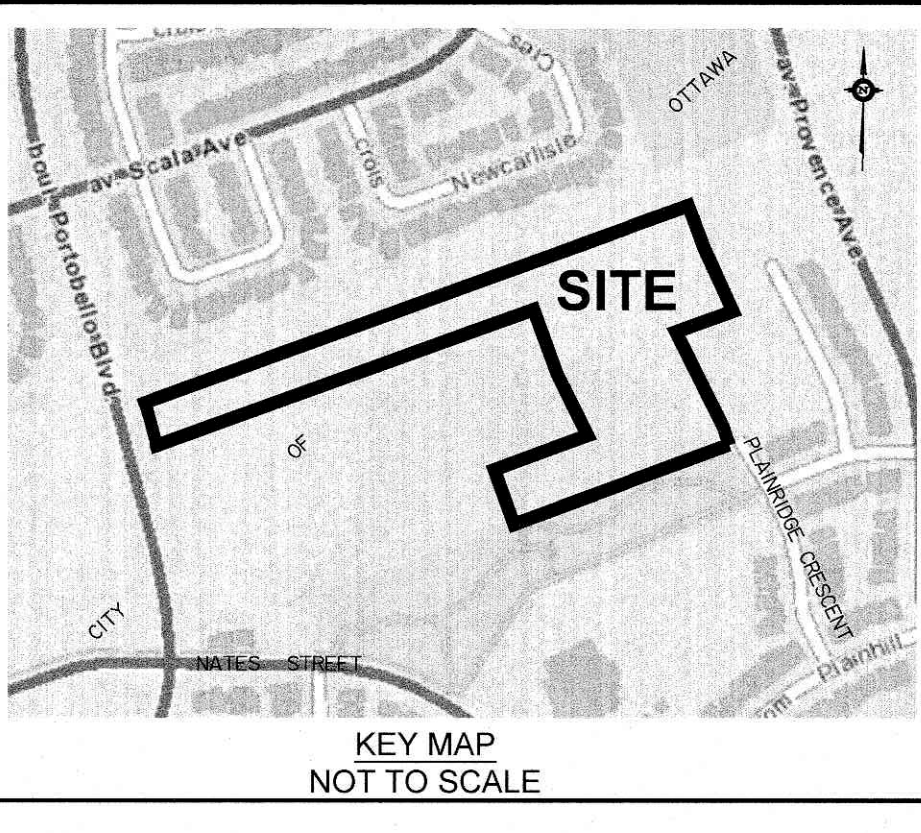

SUBJECT TO THE CONDITIONS, IF ANY, SET FORTH IN OUR LETTER DATED _____

THIS DRAFT PLAN IS APPROVED BY THE CITY OF OTTAWA UNDER SECTION 51 OF THE PLANNING ACT, THIS _____ DAY OF _____, 20____.

JOHN SEVIGNY, MANAGER
DEVELOPMENT REVIEW-EAST
PLANNING, REAL ESTATE AND ECONOMIC
DEVELOPMENT DEPARTMENT, CITY OF OTTAWA

DRAFT PLAN OF SUBDIVISION OF
PART OF LOT 2
CONCESSION 9
Geographic Township of Cumberland
and
BLOCKS 264, 288, 340, 341,
343, 344, 345 and
PART OF PLAINRIDGE CRESCENT
REGISTERED PLAN 4M-1313
CITY OF OTTAWA

Prepared by Annis, O'Sullivan, Vollebek Ltd.
Scale 1 : 750

Metric
DISTANCES SHOWN ON THIS PLAN ARE IN METRES AND
CAN BE CONVERTED TO FEET BY DIVIDING BY 0.3048

SURVEYOR'S CERTIFICATE

I CERTIFY THAT:
The boundaries of the lands to be subdivided and their relationship to adjoining lands have been accurately and correctly shown.

June 4, 2024
Date
T. Hartwick
ONTARIO LAND SURVEYOR

Owner's Certificate

This is to certify that I am the owner / agent of the lands to be subdivided and that this plan was prepared in accordance with my instructions.

June 4, 2024
Date
Sender Gordon
Provence Orleans Realty Investments Inc.
I have authority to bind the corporation

ADDITIONAL INFORMATION REQUIRED UNDER SECTION 51-17 OF THE PLANNING ACT

(a) see plan
(b) see plan
(c) see plan
(d) single family residential housing park land and transitway
(e) see plan
(f) see plan
(g) see plan
(h) City of Ottawa
(i) see soils report
(j) see plan
(k) sanitary, storm sewers, municipal water to be available
(l) Lots 36, 37, 38, 39 and Block 40 are subject to easement, Inst. OC686518. Lot 11 is subject to easement, Inst.'s OC688494 and OC688518.

LOT/BLOCK	AREA (Ha)
1-39	1.873
40 & 43	0.031
41	0.480
42	2.081
Plainridge Crescent	0.402
TOTAL	4.867