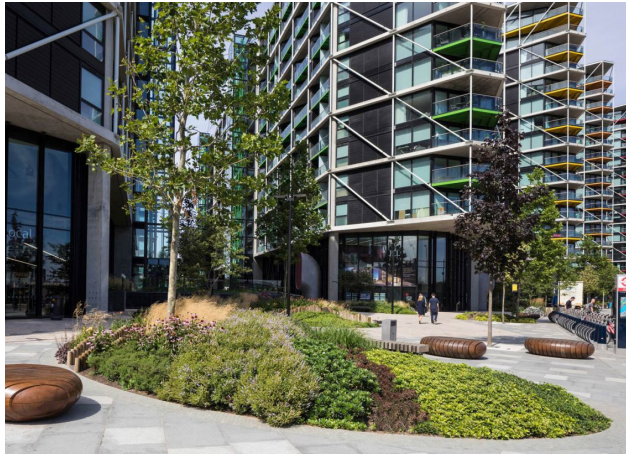

PARK CONTEXT

LANDSCAPE DESIGN CONCEPT
1137 OGILVIE ROAD

DATE: 24/07/03
PROJECT: 24-112

LANDSCAPE CONCEPT PLAN

LANDSCAPE DESIGN CONCEPT
1137 OGILVIE ROAD

DATE: 24/07/03
PROJECT: 24-112