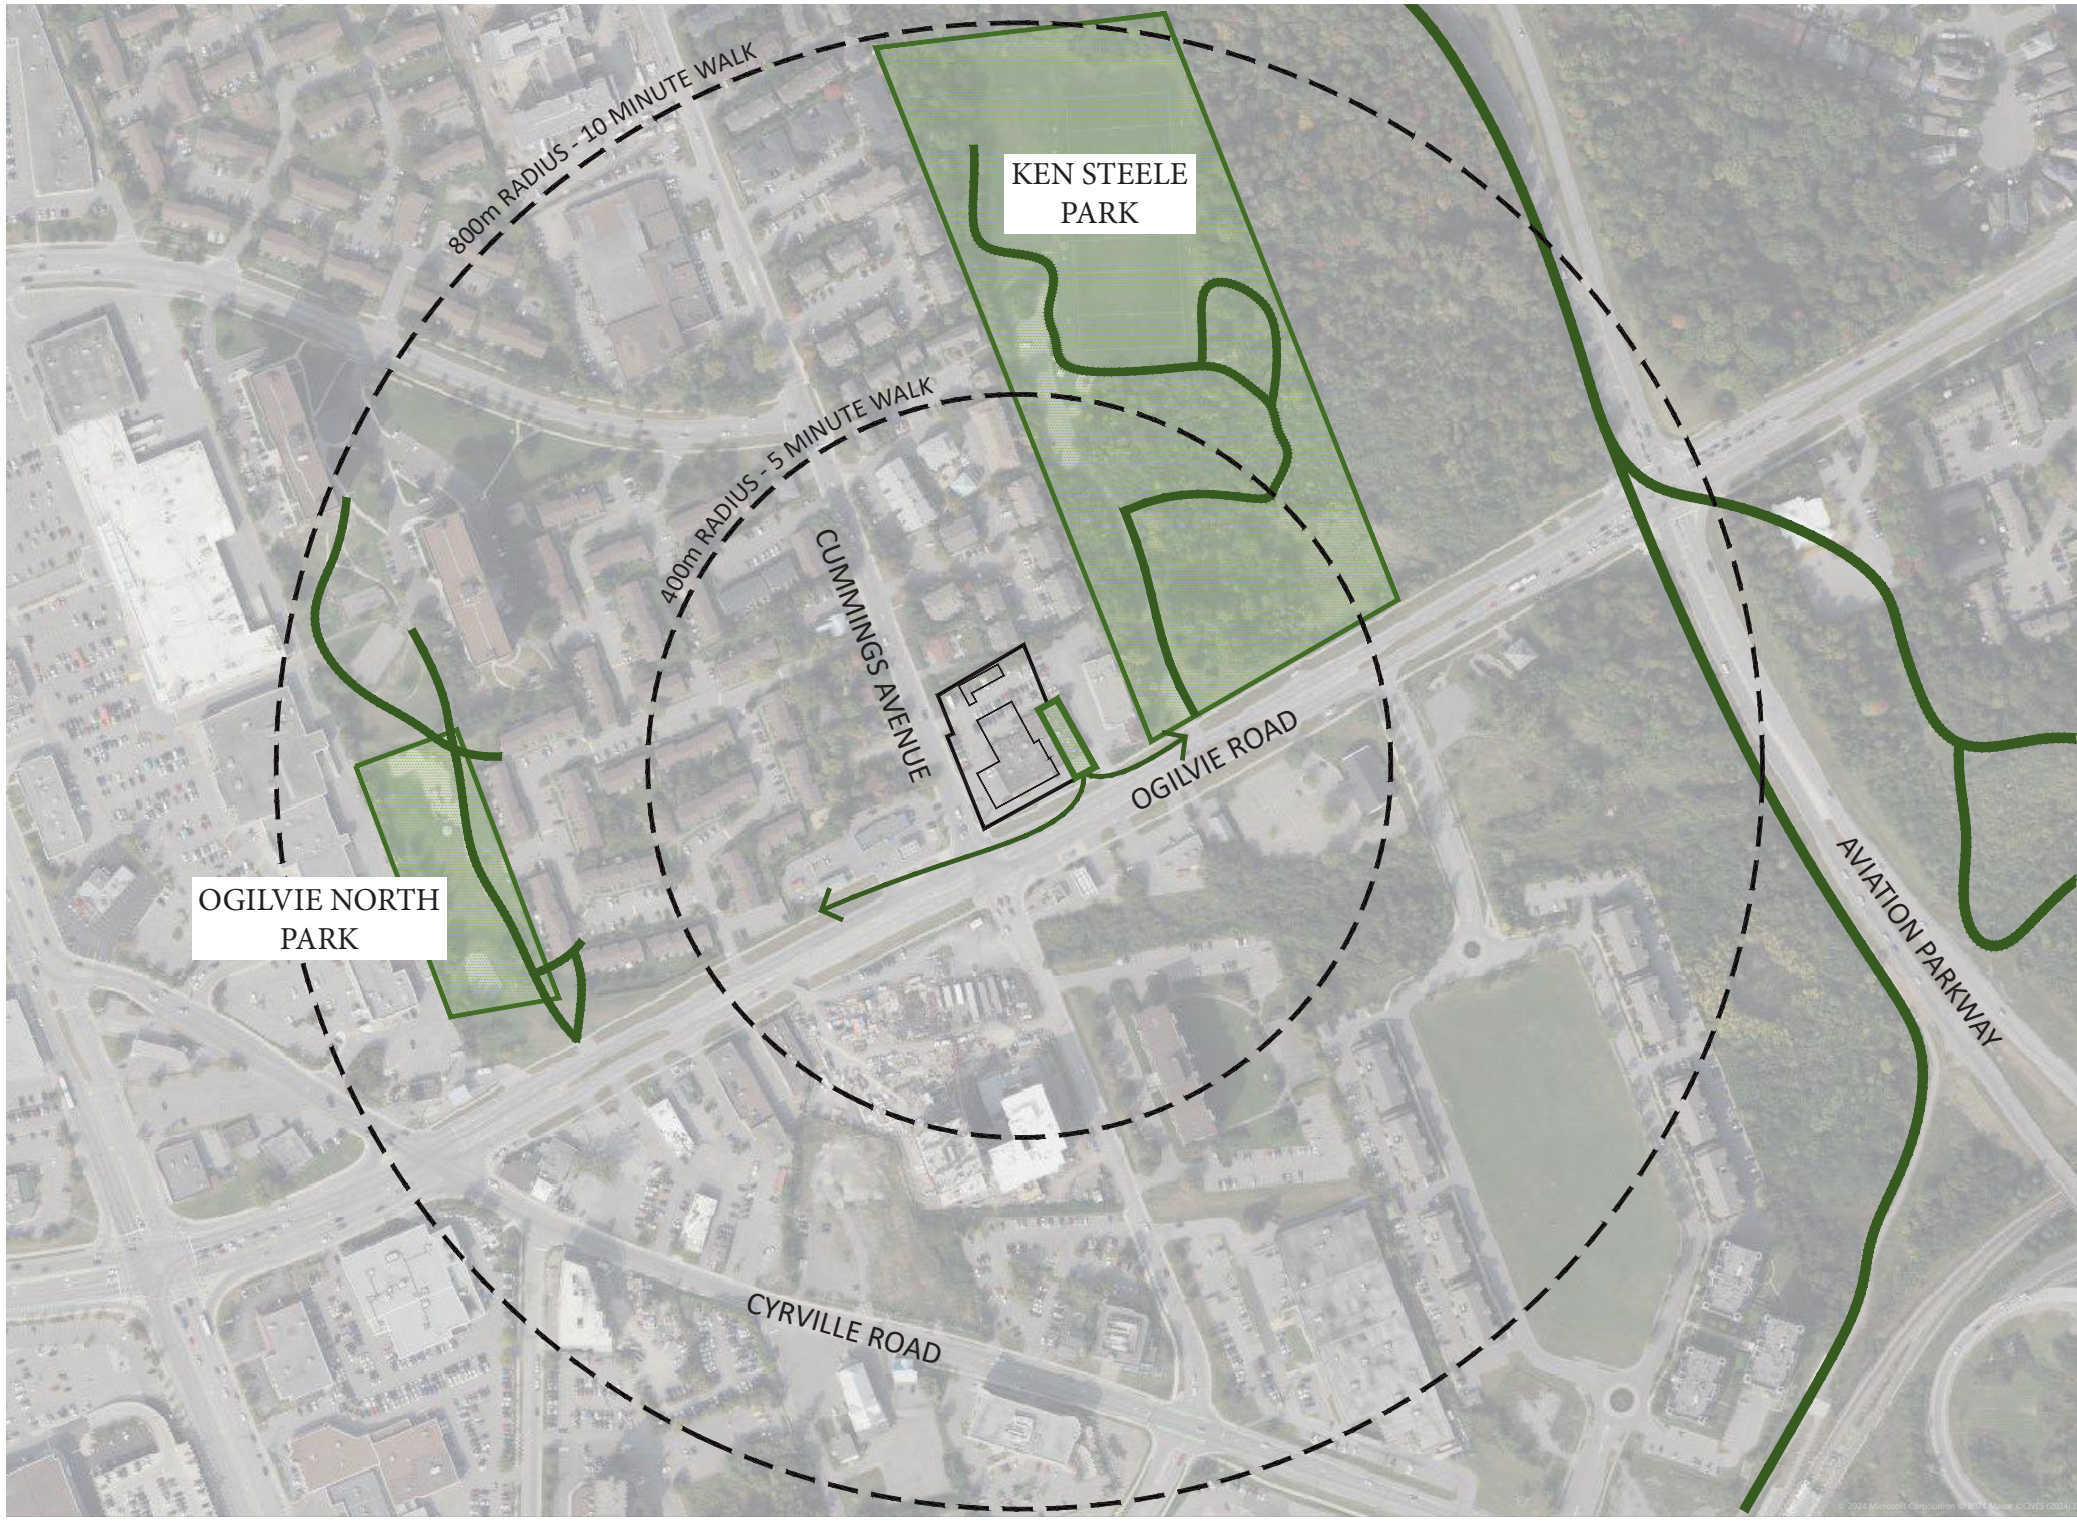

PARK CONTEXT

LANDSCAPE DESIGN CONCEPT
1137 OGILVIE ROAD

DATE: 24/07/03
PROJECT: 24-112

LANDSCAPE CONCEPT PLAN

LANDSCAPE DESIGN CONCEPT
1137 OGILVIE ROAD

DATE: 24/07/03
PROJECT: 24-112