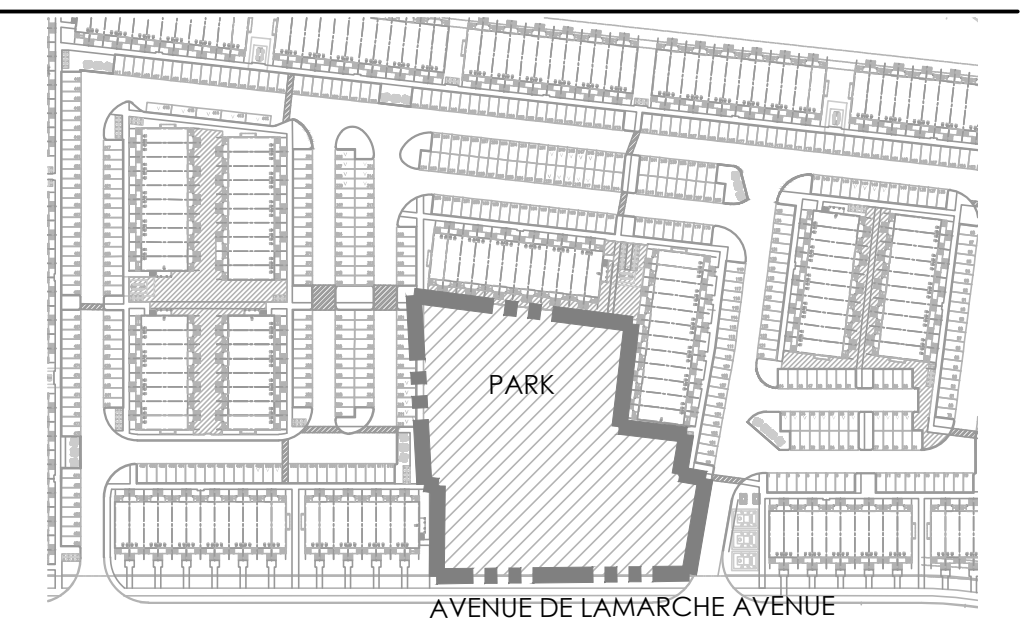

# PARKETTE 0.452 ha

SHADE STRUCTURE

FITNESS AREA WITH CLIMBING BOULDER

CONCRETE PING PONG TABLE

KEY PLAN

## LEGEND

- PROPERTY LINE
- POST AND RAIL FENCE
- DECIDUOUS STREET TREE
- DECIDUOUS PARK TREE
- CONIFEROUS TREE
- SEEDING/SOD
- C.I.P. CONCRETE PAVING
- HEAVY DUTY ASPHALT PAVING
- LIGHT DUTY ASPHALT PAVING
- ENGINEERED WOOD FIBRE
- WASTE RECEPTACLE
- PARK SIGN
- BENCH
- PING PONG TABLE
- PARK ENTRANCE