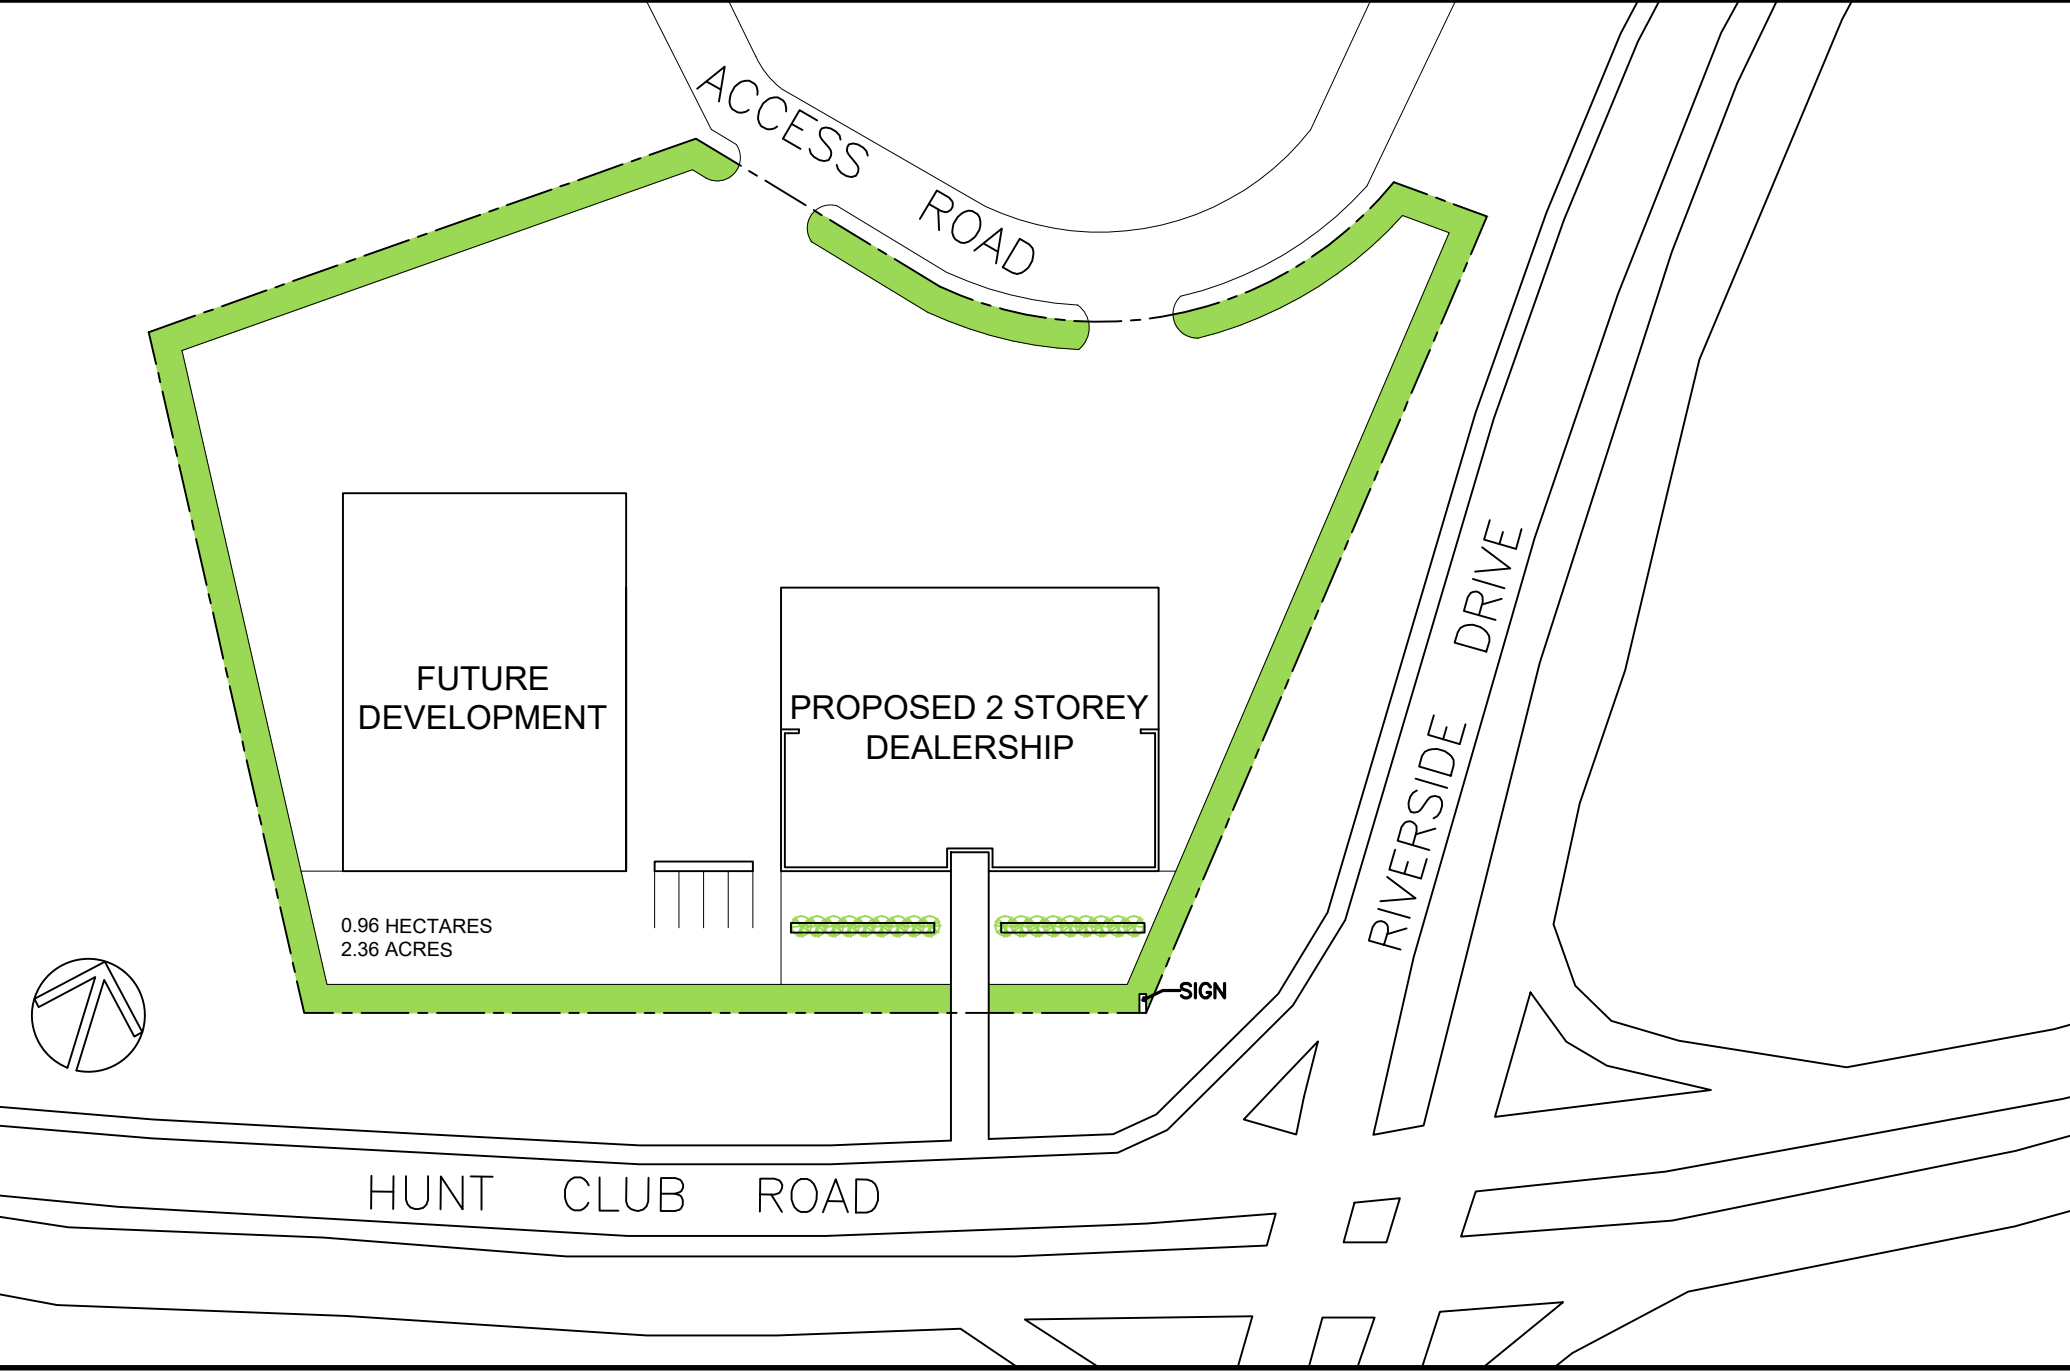

0.96 HECTARES
2.36 ACRES

MAP OF OTTAWA

JAGUAR LAND ROVER OTTAWA SOUTH
RIVERSIDE DRIVE & HUNT CLUB ROAD

0.96 HECTARES
2.36 ACRES

SITE LOCATION

JAGUAR LAND ROVER OTTAWA SOUTH
RIVERSIDE DRIVE & HUNT CLUB ROAD

SITE PLAN

JAGUAR LAND ROVER OTTAWA SOUTH
RIVERSIDE DRIVE & HUNT CLUB ROAD

FRONT ELEVATION

JAGUAR LAND ROVER RIVERSIDE
RIVERSIDE DRIVE