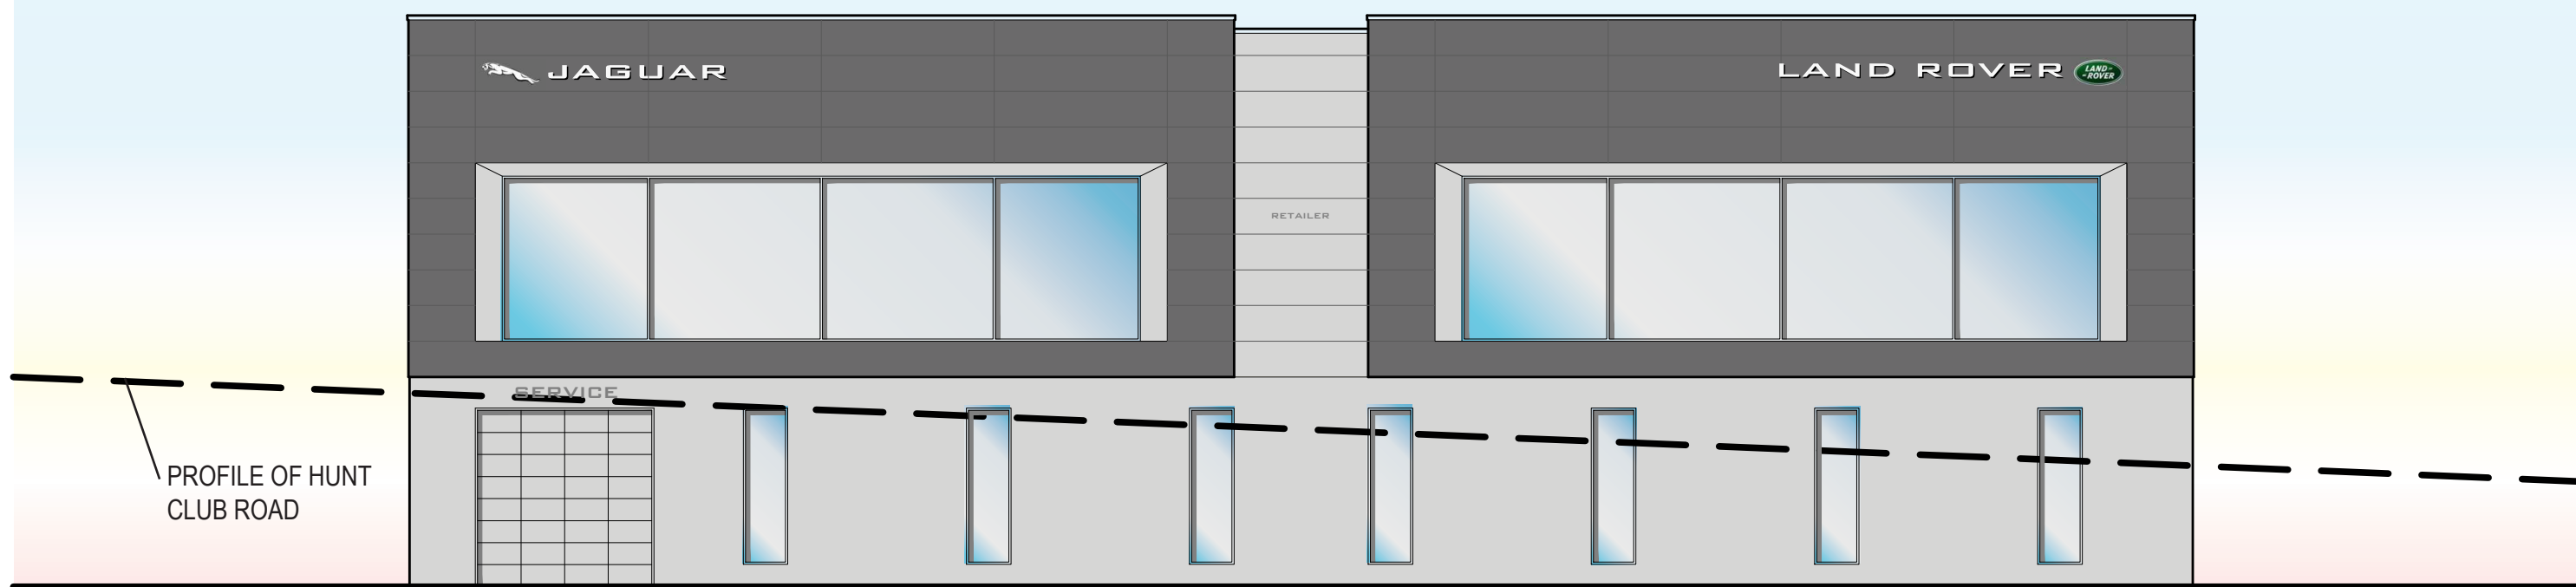

0.96 HECTARES
2.36 ACRES

MAP OF OTTAWA

JAGUAR LAND ROVER OTTAWA SOUTH
RIVERSIDE DRIVE & HUNT CLUB ROAD

0.96 HECTARES
2.36 ACRES

SITE LOCATION

JAGUAR LAND ROVER OTTAWA SOUTH
RIVERSIDE DRIVE & HUNT CLUB ROAD

SITE PLAN

JAGUAR LAND ROVER OTTAWA SOUTH
RIVERSIDE DRIVE & HUNT CLUB ROAD

FRONT ELEVATION

JAGUAR LAND ROVER RIVERSIDE
RIVERSIDE DRIVE