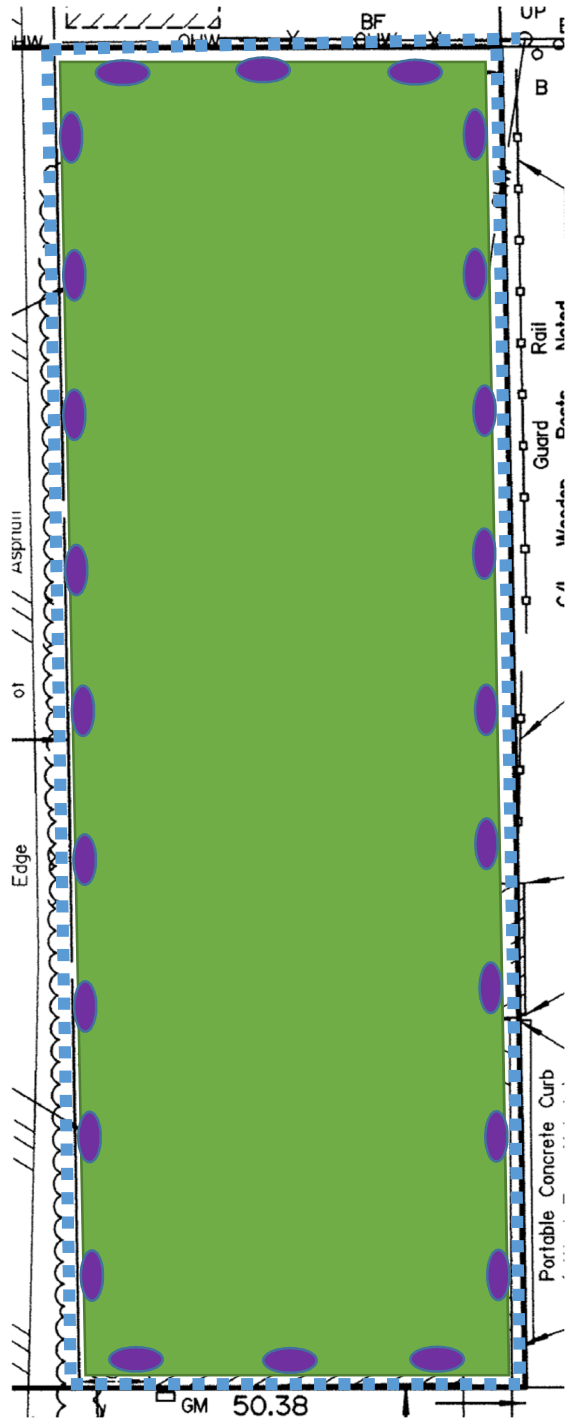

Demolition Concept Plan
293 Lisgar Street

- Grass Seed
- Black Vinyl Chain Link fence
-