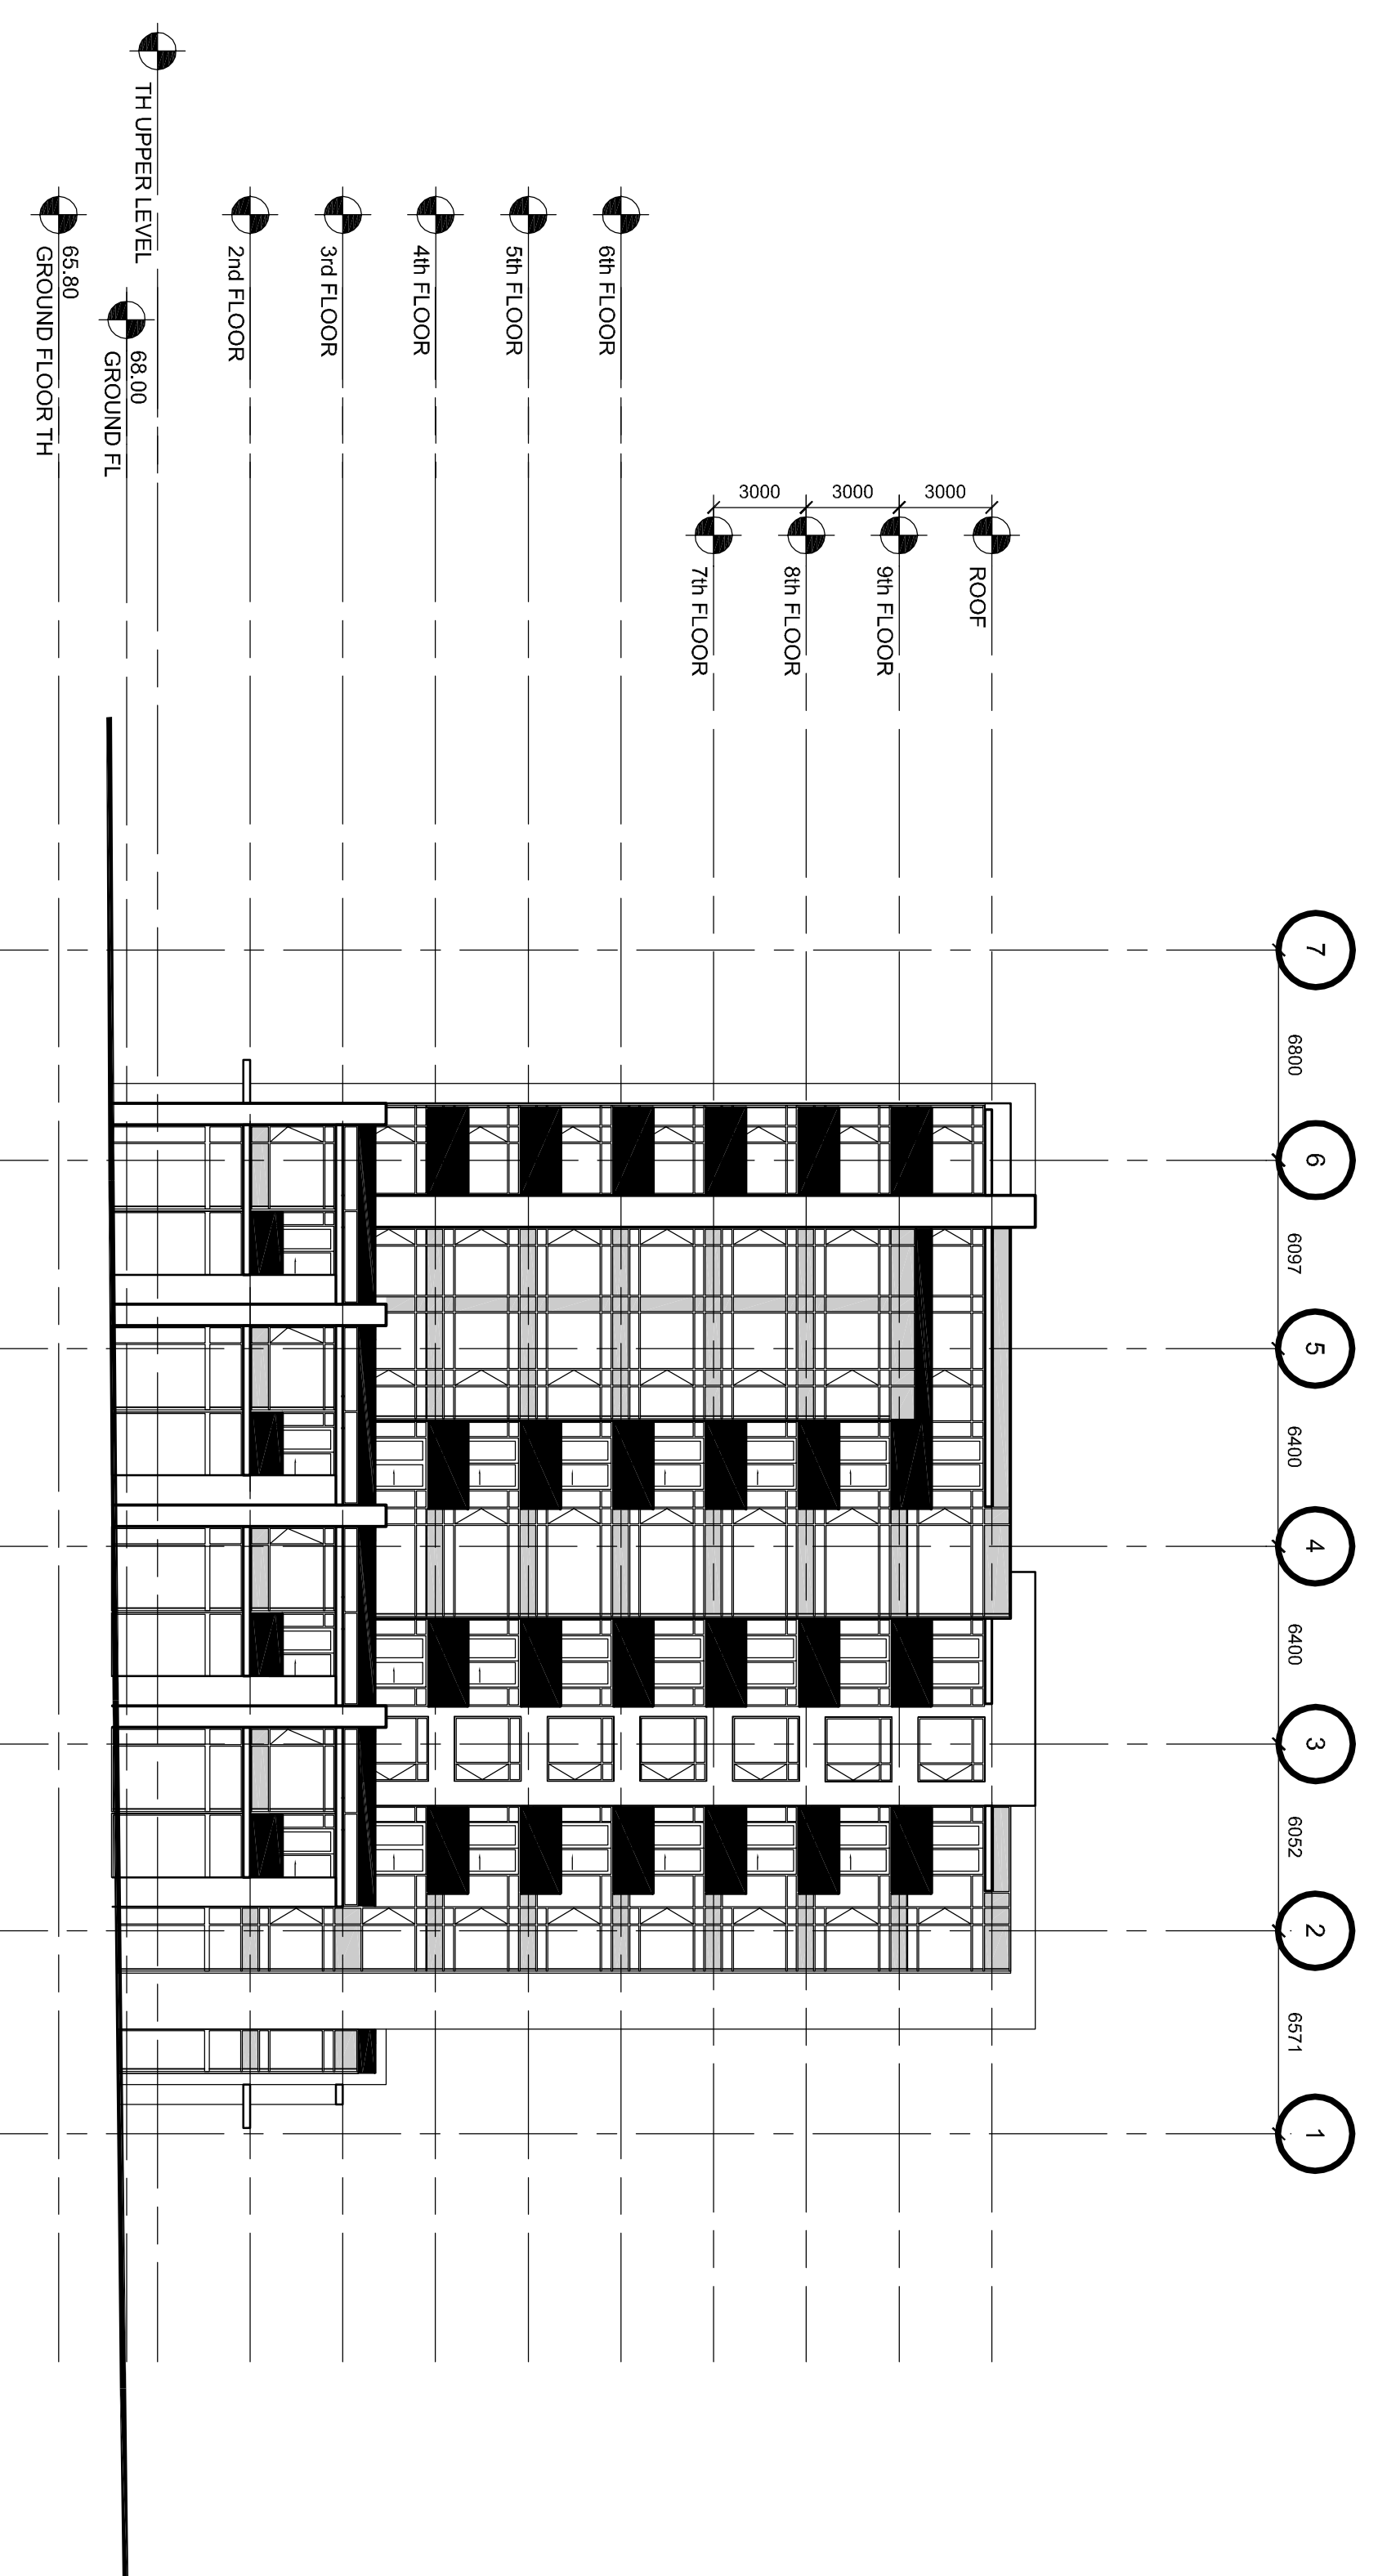

EAST ELEVATION - KIRKWOOD AVENUE

SCALE 1:200

SOUTH ELEVATION - RICHMOND ROAD

SCALE 1:200

RODERICK LAHEY
ARCHITECT INC

BUILDING
ELEVATIONS

175 RICHMOND ROAD
OTTAWA ONTARIO

CLARIDGE
H.O.M.E.S