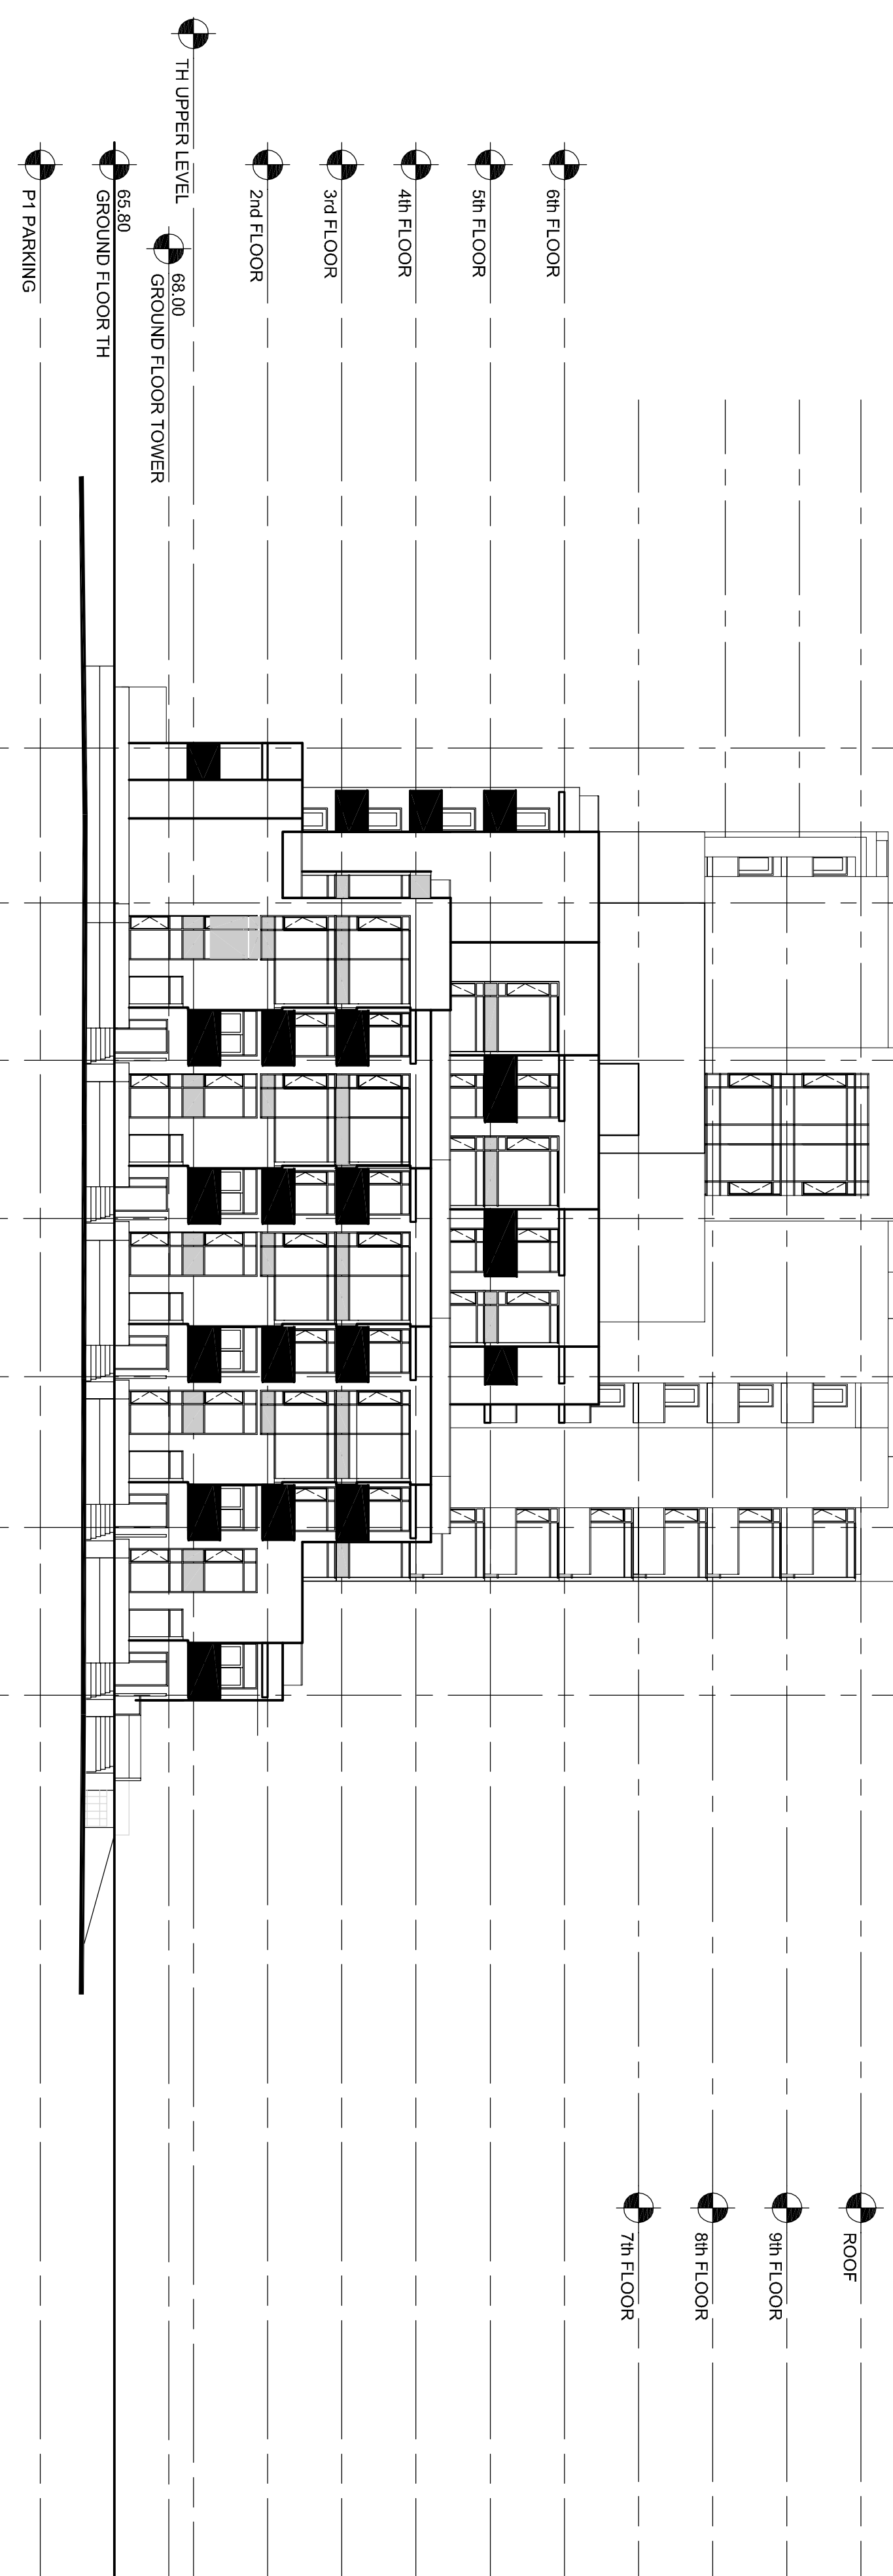

WEST ELEVATION

SCALE 1:200

NORTH ELEVATION-- WILBER STREET

SCALE 1:200