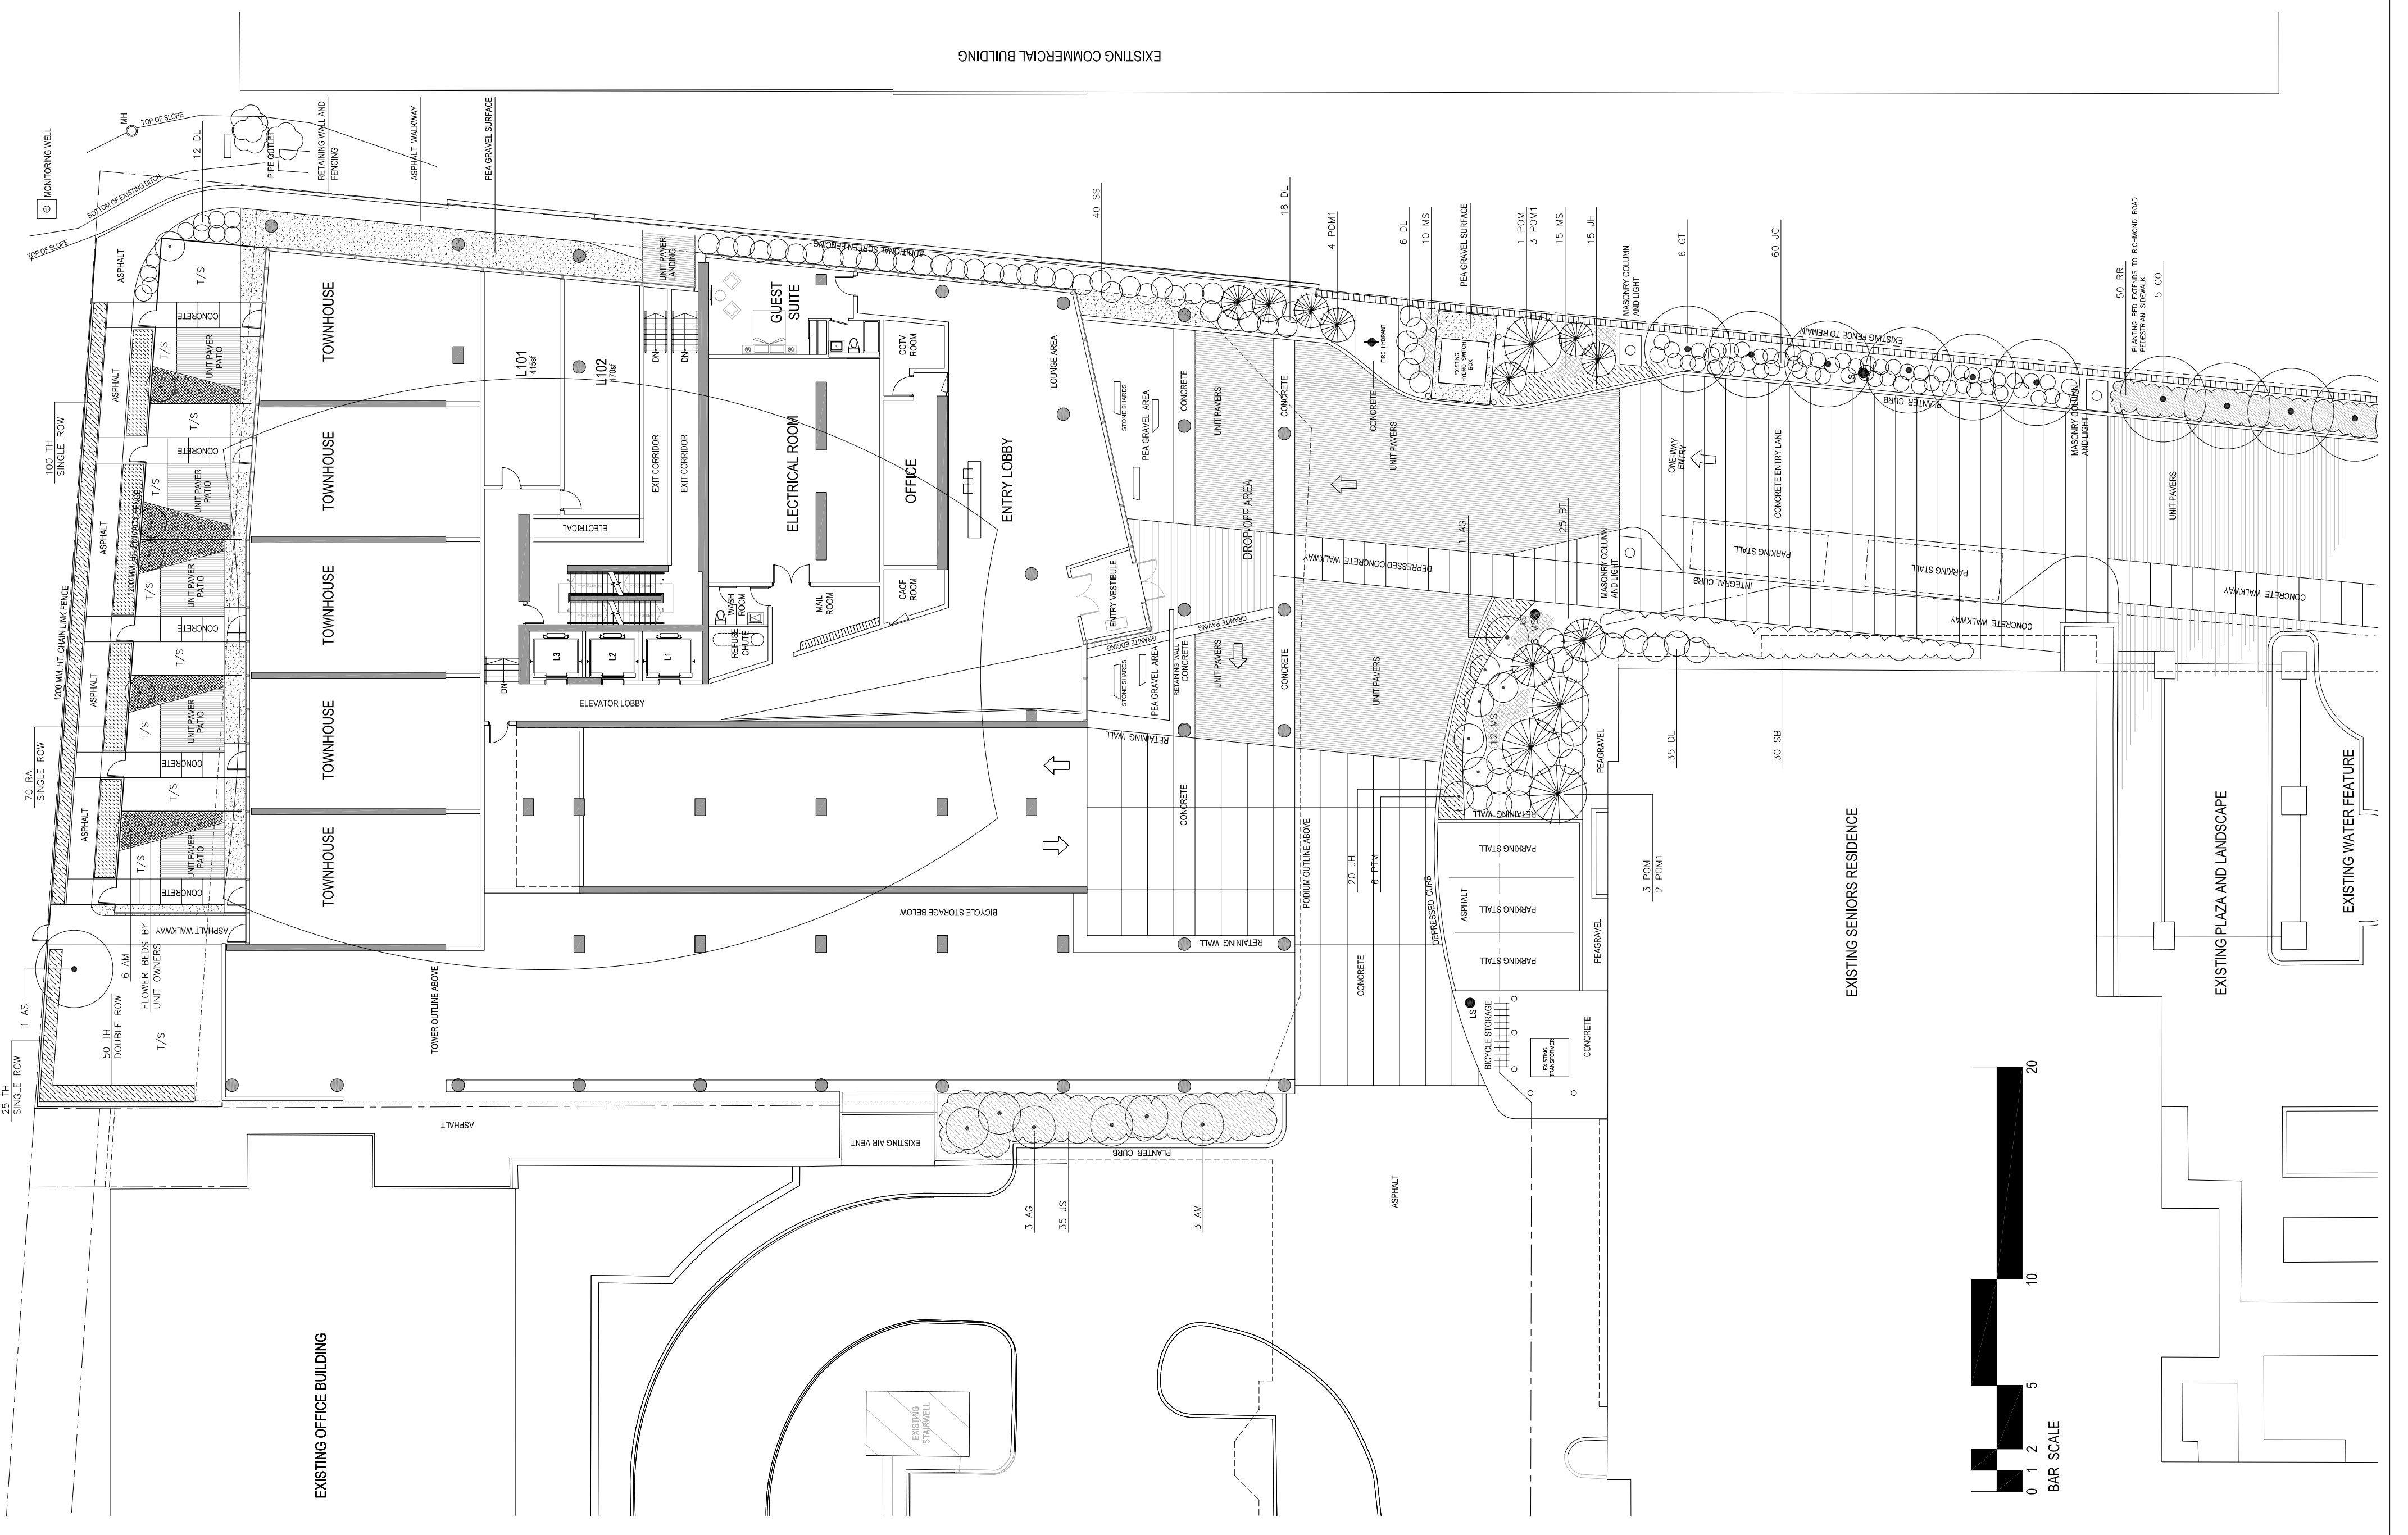

Landscape Architecture
 Urban Design
 Site Planning
 Remediation and Park Planning

**CORUSH
SUNDERLAND
WRIGHT**

196 Scott Street, Suite 200, Ottawa, Ontario, Canada K1R1B8
 Tel: (613) 729-4536

No. Issuance Date (YYYY/MM/DD)
 1 ISSUED FOR SITE PLAN APPROVAL 2012.07.27
 2 REVISED FRONT ENTRY / LOBBY 2012.08.27
 3 EXISTING SWITCH BOX TO REMAIN 2012.09.13
 4 REVISED FOR SITE PLAN APPROVAL 2013.09.19

title **GROUND LEVEL
LANDSCAPE PLAN**

project number 1577-6A
 date 2012-07-24
 scale 1:200
 drawn by
 sheet **L-1**

PLANTING NOTES

- LOCATE ALL UNDERGROUND SERVICES PRIOR TO EXCAVATION OF TREE PITS. IF NECESSARY - RELOCATE PLANT MATERIAL TO ACCOMMODATE SHALLOW UTILITIES
- LAYOUT OF PLANT MATERIAL IS TO BE REVIEWED AND APPROVED PRIOR TO INSTALLATION
- REMOVE CONSTRUCTION DEBRIS, WASTE MATERIAL ETC. DURING BED EXCAVATION AND PRIOR TO INSTALLATION OF PLANTING SOIL.
- OVERHANGING BRANCHES FROM TREES ON ADJACENT SITES TO BE PROTECTED. IF PRUNING IS REQUIRED, CONSULT WITH PROJECT LANDSCAPE ARCHITECT.

3 PLANTING DETAILS

2 PRIVACY FENCE