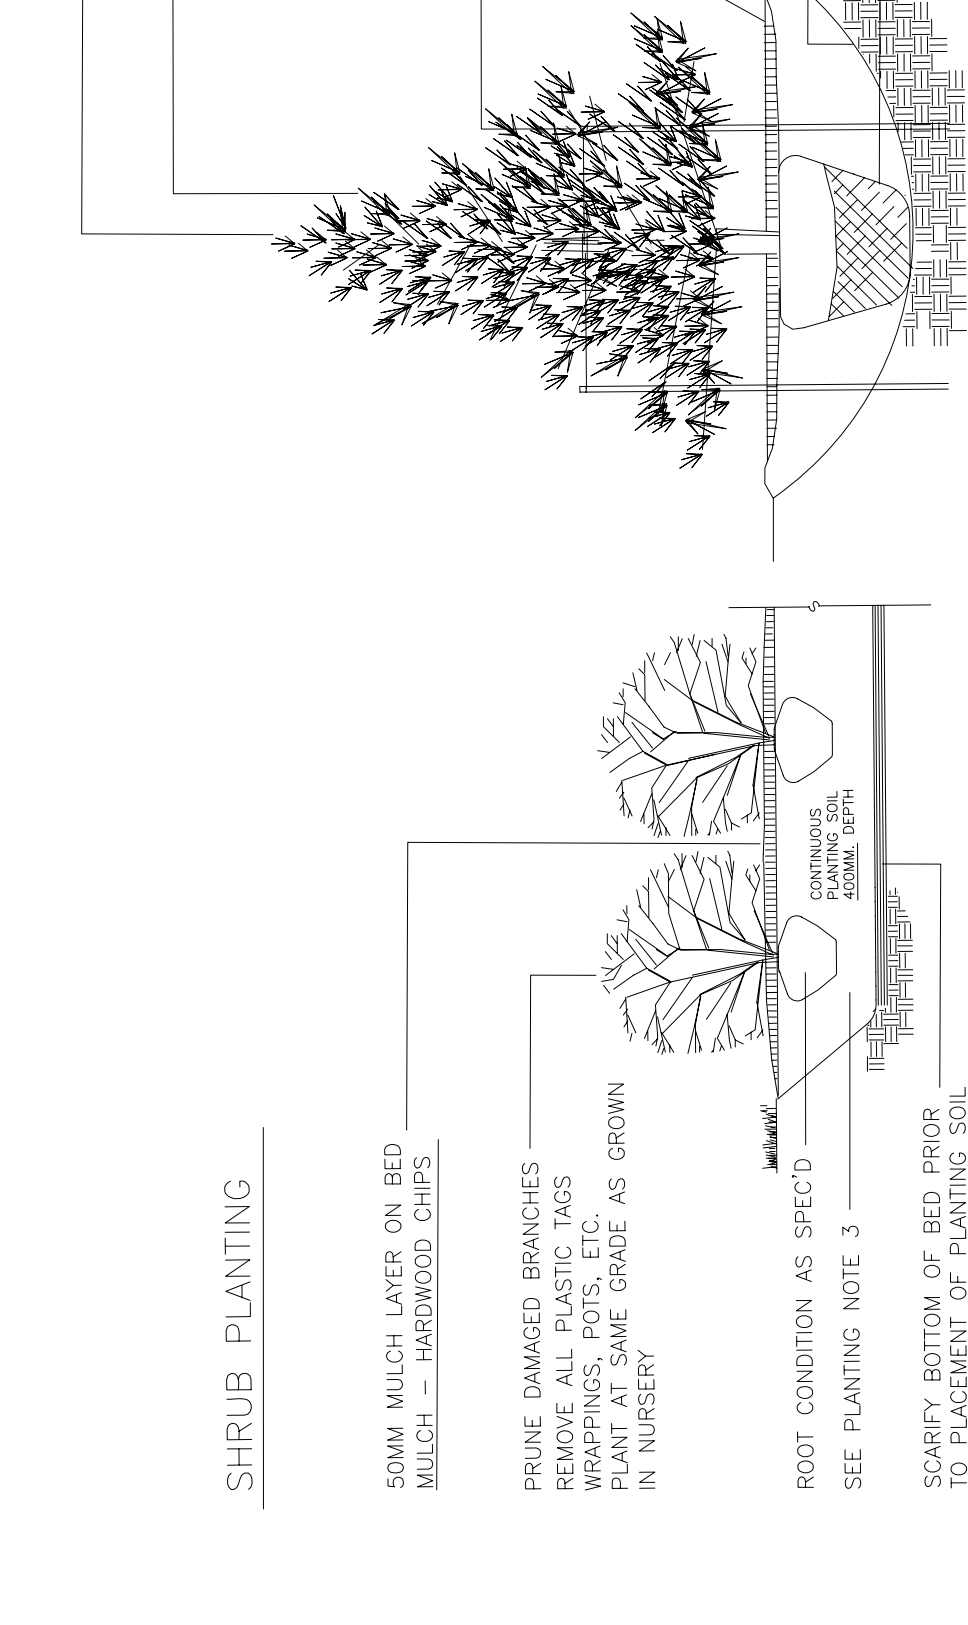

3 PLANTING DETAILS