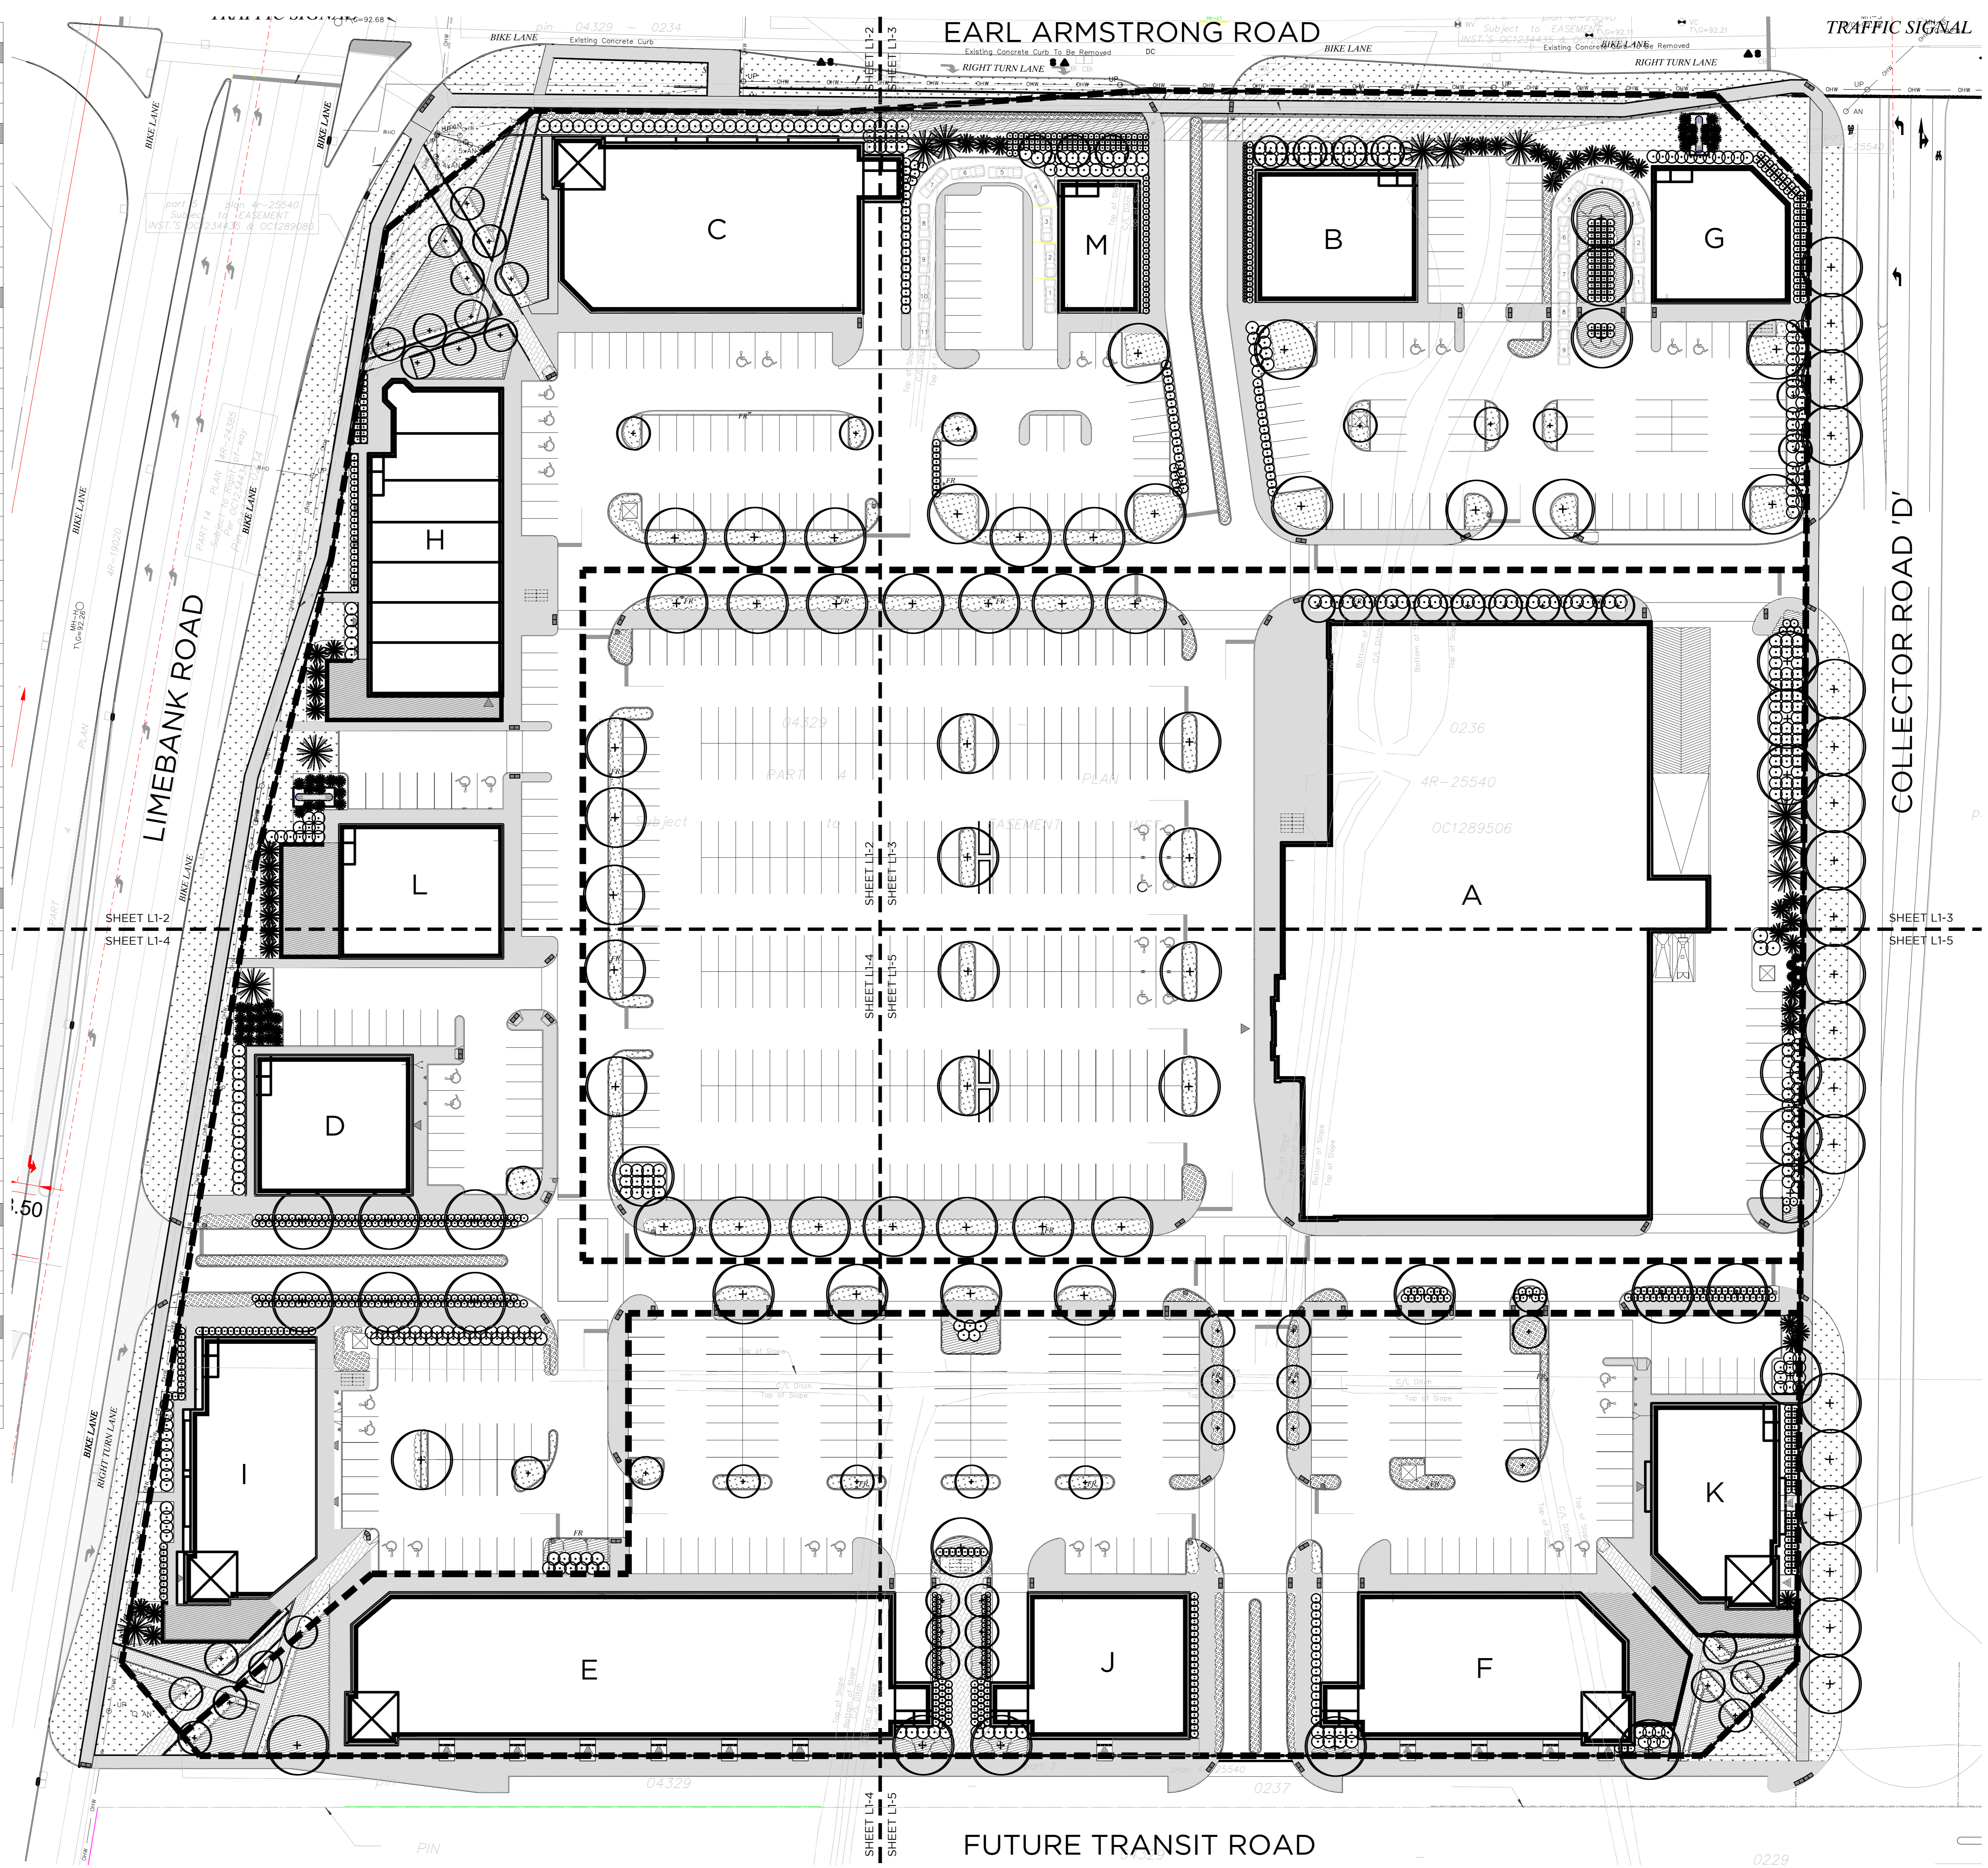

PLANT LIST					
CONIFEROUS TREES					
KEY	QTY	BOTANICAL NAME	COMMON NAME	SIZE	COMMENTS
Jv	15	<i>Juniperus virginiana</i> var <i>virginiana</i>	Eastern Red Cedar	200 cm Ht.	W.B.
Pg	11	<i>Picea glauca</i>	White Spruce	250 cm Ht.	W.B.
DECIDUOUS TREES					
Af	38	<i>Acer freemanii</i> 'Autumn Blaze'	Autumn Blaze Maple	70 mm	W.B.
Ag	9	<i>Amelanchier x grandifolia</i> 'Autumn Brilliance'	Autumn Brilliance Serviceberry	50 mm	W.B.
Am	53	<i>Amelanchier laevis</i> 'Spring Flurry'	Spring Flurry Serviceberry	50 mm	W.B.
Gd	2	<i>Gymnocladus dioica</i>	Kentucky Coffee Tree	60 mm	W.B.
Gt	32	<i>Gleditsia triacanthos</i> var. <i>inermis</i>	Thornless Common Honeylocust	60 mm	W.B.
Mp	5	<i>Malus</i> 'Prairifire'	Prairifire Apple	45 mm	W.B.
Uh	19	<i>Ulmus x 'Homestead'</i>	Holmstead Elm	70 mm	W.B.
SHRUBS					
Ak	74	<i>Aralia cordata</i> 'Sun King'	Golden Japanese Spikenard	3 Gal.	potted
Ao	44	<i>Azalea</i> 'Orchid Lights'	Orchid Lights Azalea	60 cm, 5 Gal	potted
Ca	44	<i>Ceanothus americanus</i>	New Jersey Tea	50 cm, 3 Gal.	potted
Cf	165	<i>Cornus sericea</i> 'Arctic Fire'	Arctic Fire Dogwood	60 cm, 3 Gal.	potted
Cs	132	<i>Cornus sericea</i> 'Kelsey'	Kelsey Dogwood	3 Gal.	potted
Hy	44	<i>Hydrangea arborescens</i> 'Incrediball'	Incrediball Hydrangea	50 cm, 3 Gal.	potted
Jb	5	<i>Juniperus horizontalis</i> 'Blue Chip'	Blue Chip Juniper	50 cm, 3 Gal.	potted
Jo	39	<i>Juniperus chinensis</i> 'Ontario Green'	Ontario Green Juniper	150 cm.	W.B.
Js	43	<i>Juniperus sabinna</i>	Savin Juniper	50 cm, 3 Gal.	potted
Jw	27	<i>Juniperus x pfitzeriana</i> 'Wilhelm Pfitzer'	Pfitzer Juniper	50 cm, 3 Gal.	potted
Pc	36	<i>Physocarpus opulifolius</i> 'Coppertina'	Coppertina Ninebark	60 cm, 3 Gal.	potted
Pd	17	<i>Physocarpus opulifolius</i> 'Diablo'	Diablo Ninebark	60 cm, 3 Gal.	potted
Pf	51	<i>Potentilla fruticosa</i> 'Goldstar'	Goldstar Potentilla	50 cm, 3 Gal.	potted
Pj	182	<i>Potentilla fruticosa</i> 'Jackman'	Jackman Potentilla	50 cm, 3 Gal.	potted
Po	5	<i>Physocarpus opulifolius</i>	Ninebark	60 cm, 3 Gal.	potted
Pog	44	<i>Physocarpus opulifolius</i> 'Dart's Gold'	Dart's Gold Ninebark	60 cm, 3 Gal.	potted
Pon	335	<i>Physocarpus opulifolius</i> 'Nanus'	Nanus Ninebark	60 cm, 3 Gal.	potted
Ps	80	<i>Physocarpus opulifolius</i> 'Summer Wine'	Summer Wine Ninebark	60 cm, 3 Gal.	potted
Pt	182	<i>Potentilla fruticosa</i> 'Goldfinger'	Goldfinger Potentilla	50 cm, 3 Gal.	potted
Ra	32	<i>Rhus aromatica</i>	Fragrant Sumac	60 cm, 3 Gal.	potted
Ral	335	<i>Rhus aromatica</i> 'Gro-Low'	Fragrant Sumac 'Gro-Low'	50 cm, 3 Gal.	potted
Sj	80	<i>Spirea japonica</i> 'Neon Flash'	Neon Flash Spirea	60 cm, 3 Gal.	potted
Sw	80	<i>Spirea japonica</i> 'Anthony Waterer'	Anthony Waterer Spirea	60 cm, 3 Gal.	potted
Vc	80	<i>Viburnum cassinoides</i>	Witherod	60 cm, 3 Gal.	potted
Vd	3	<i>Viburnum dentatum</i>	Arrowwood	125 cm, 7 Gal.	potted
We	80	<i>Weigela maroon</i> Swoon	Maroon Swoon Weigela	60 cm, 3 Gal.	potted
Wl	80	<i>Weigela florida</i> 'Wine and Roses'	Wine and Roses Weigela	50 cm, 3 Gal.	potted
Wm	3	<i>Weigela florida</i> 'Merlot Rose'	Merlot rose Weigela	50 cm, 3 Gal.	potted
PERENNIALS					
At	12	<i>Astilbe thunbergii</i> Ostrich Plume 'Straussenfeder'	Straussenfeder Astilbe	2 yrs old, 1 Gal	potted
Ch	26	<i>Cimicifuga racemosa</i> 'Hillside Black Beauty'	Black Bugbane	2 yrs old, 1 Gal	potted
Ei	94	<i>Echinacea sombrero</i> 'Lemon Yellow'	Lemon Yellow Sombrero Coneflower	2 yrs old, 1 Gal	potted
Ey	94	<i>Echinacea sombrero</i> 'Sandy Yellow'	Sandy Yellow Sombrero Coneflower	2 yrs old, 1 Gal	potted
Ew	12	<i>Echinacea purpurea</i> 'Pow Wow Wildberry'	Pow Wow Wildberry Coneflower	2 yrs old, 1 Gal	potted
Ha	198	<i>Hemerocallis</i> 'Apricot Sparkles'	Apricot Sparkles Daylily	2 yrs old, 1 Gal	potted
Hc	28	<i>Hemerocallis</i> 'Early Bird Cardinal'	Early Bird Cardinal Daylily	2 yrs old, 1 Gal	potted
Hg	66	<i>Hemerocallis</i> 'Grape Magic'	Grape Magic Daylily	2 yrs old, 1 Gal	potted
Hi	11	<i>Huechera</i> 'Lime marmalade'	Lime marmalade Huechera	2 yrs old, 1 Gal	potted
Hp	66	<i>Hemerocallis</i> 'Purple D'Oro'	Purple D'Oro Daylily	2 yrs old, 1 Gal	potted
Hs	90	<i>Hemerocallis</i> 'Stella D'Oro'	Stella D'Oro Daylily	2 yrs old, 1 Gal	potted
Hz	66	<i>Hemerocallis</i> 'Shaka Zulu'	Shaka Zulu Daylily	2 yrs old, 1 Gal	potted
Nf	287	<i>Nepeta x fassenii</i> 'Walkers Low'	Walker's Low Catmint	2 yrs old, 1 Gal	potted
GRASS MIXTURE A					
Bg	2290	<i>Bouteloua gracilis</i>	Mosquito Grass	2 yrs old, 1 Gal	potted 25% ratio
Ln	2290	<i>Luzula nivea</i>	Snowy Woodrush	2 yrs old, 1 Gal	potted 25% ratio
Dp	2290	<i>Deschampsia flexuosa</i>	Wavy Hair Grass	2 yrs old, 1 Gal	potted 25% ratio
Sh	2290	<i>Sesleria heufleriana</i>	Blue Green Moor Grass	2 yrs old, 1 Gal	potted 25% ratio
GRASS MIXTURE B					
As	628	<i>Andropogon scoparius</i> 'Blaze'	Blaze Little Bluestem	2 yrs old, 1 Gal	potted 25% ratio
Sn	629	<i>Sorghastrum nutans</i> 'Indian Steel'	Indian Steel Indian Grass	2 yrs old, 1 Gal	potted 25% ratio
Fi	628	<i>Festuca idahoensis</i> 'Joseph'	Joseph Fescue Grass	2 yrs old, 1 Gal	potted 25% ratio

7	SUBMITTED FOR SPA REVIEW	2016/07/18
6	SUBMITTED FOR SPA	2016/05/12
5	REVIEWED FOR REVIEW	2016/06/29
4	REVIEWED FOR REVIEW	2016/06/29
3	REVIEWED AS PER COMMENTS	2014/08/19
2	SUBMITTED FOR SPA	2014/04/08
1	FOR REVIEW	2014/03/10
NUMBER	DATE	DATE
NAME	NAME	NAME

PROJECT / LOCATION / PROJECT ENDPOINT
RIVERSIDE SOUTH SHOPPING CENTRE
1420 EARL ARMSTRONG ROAD
OTTAWA, ONTARIO

LANDSCAPE PLAN OVERALL PLAN

DESIGNED BY / CONSULTANT: L.M./G.V./E.P.
DRAWN BY / DESIGNED FOR: L.M./G.V./E.P.
CHECKED BY / VERIFIED FOR: M.S.
SCALE: 1:400
L1-1