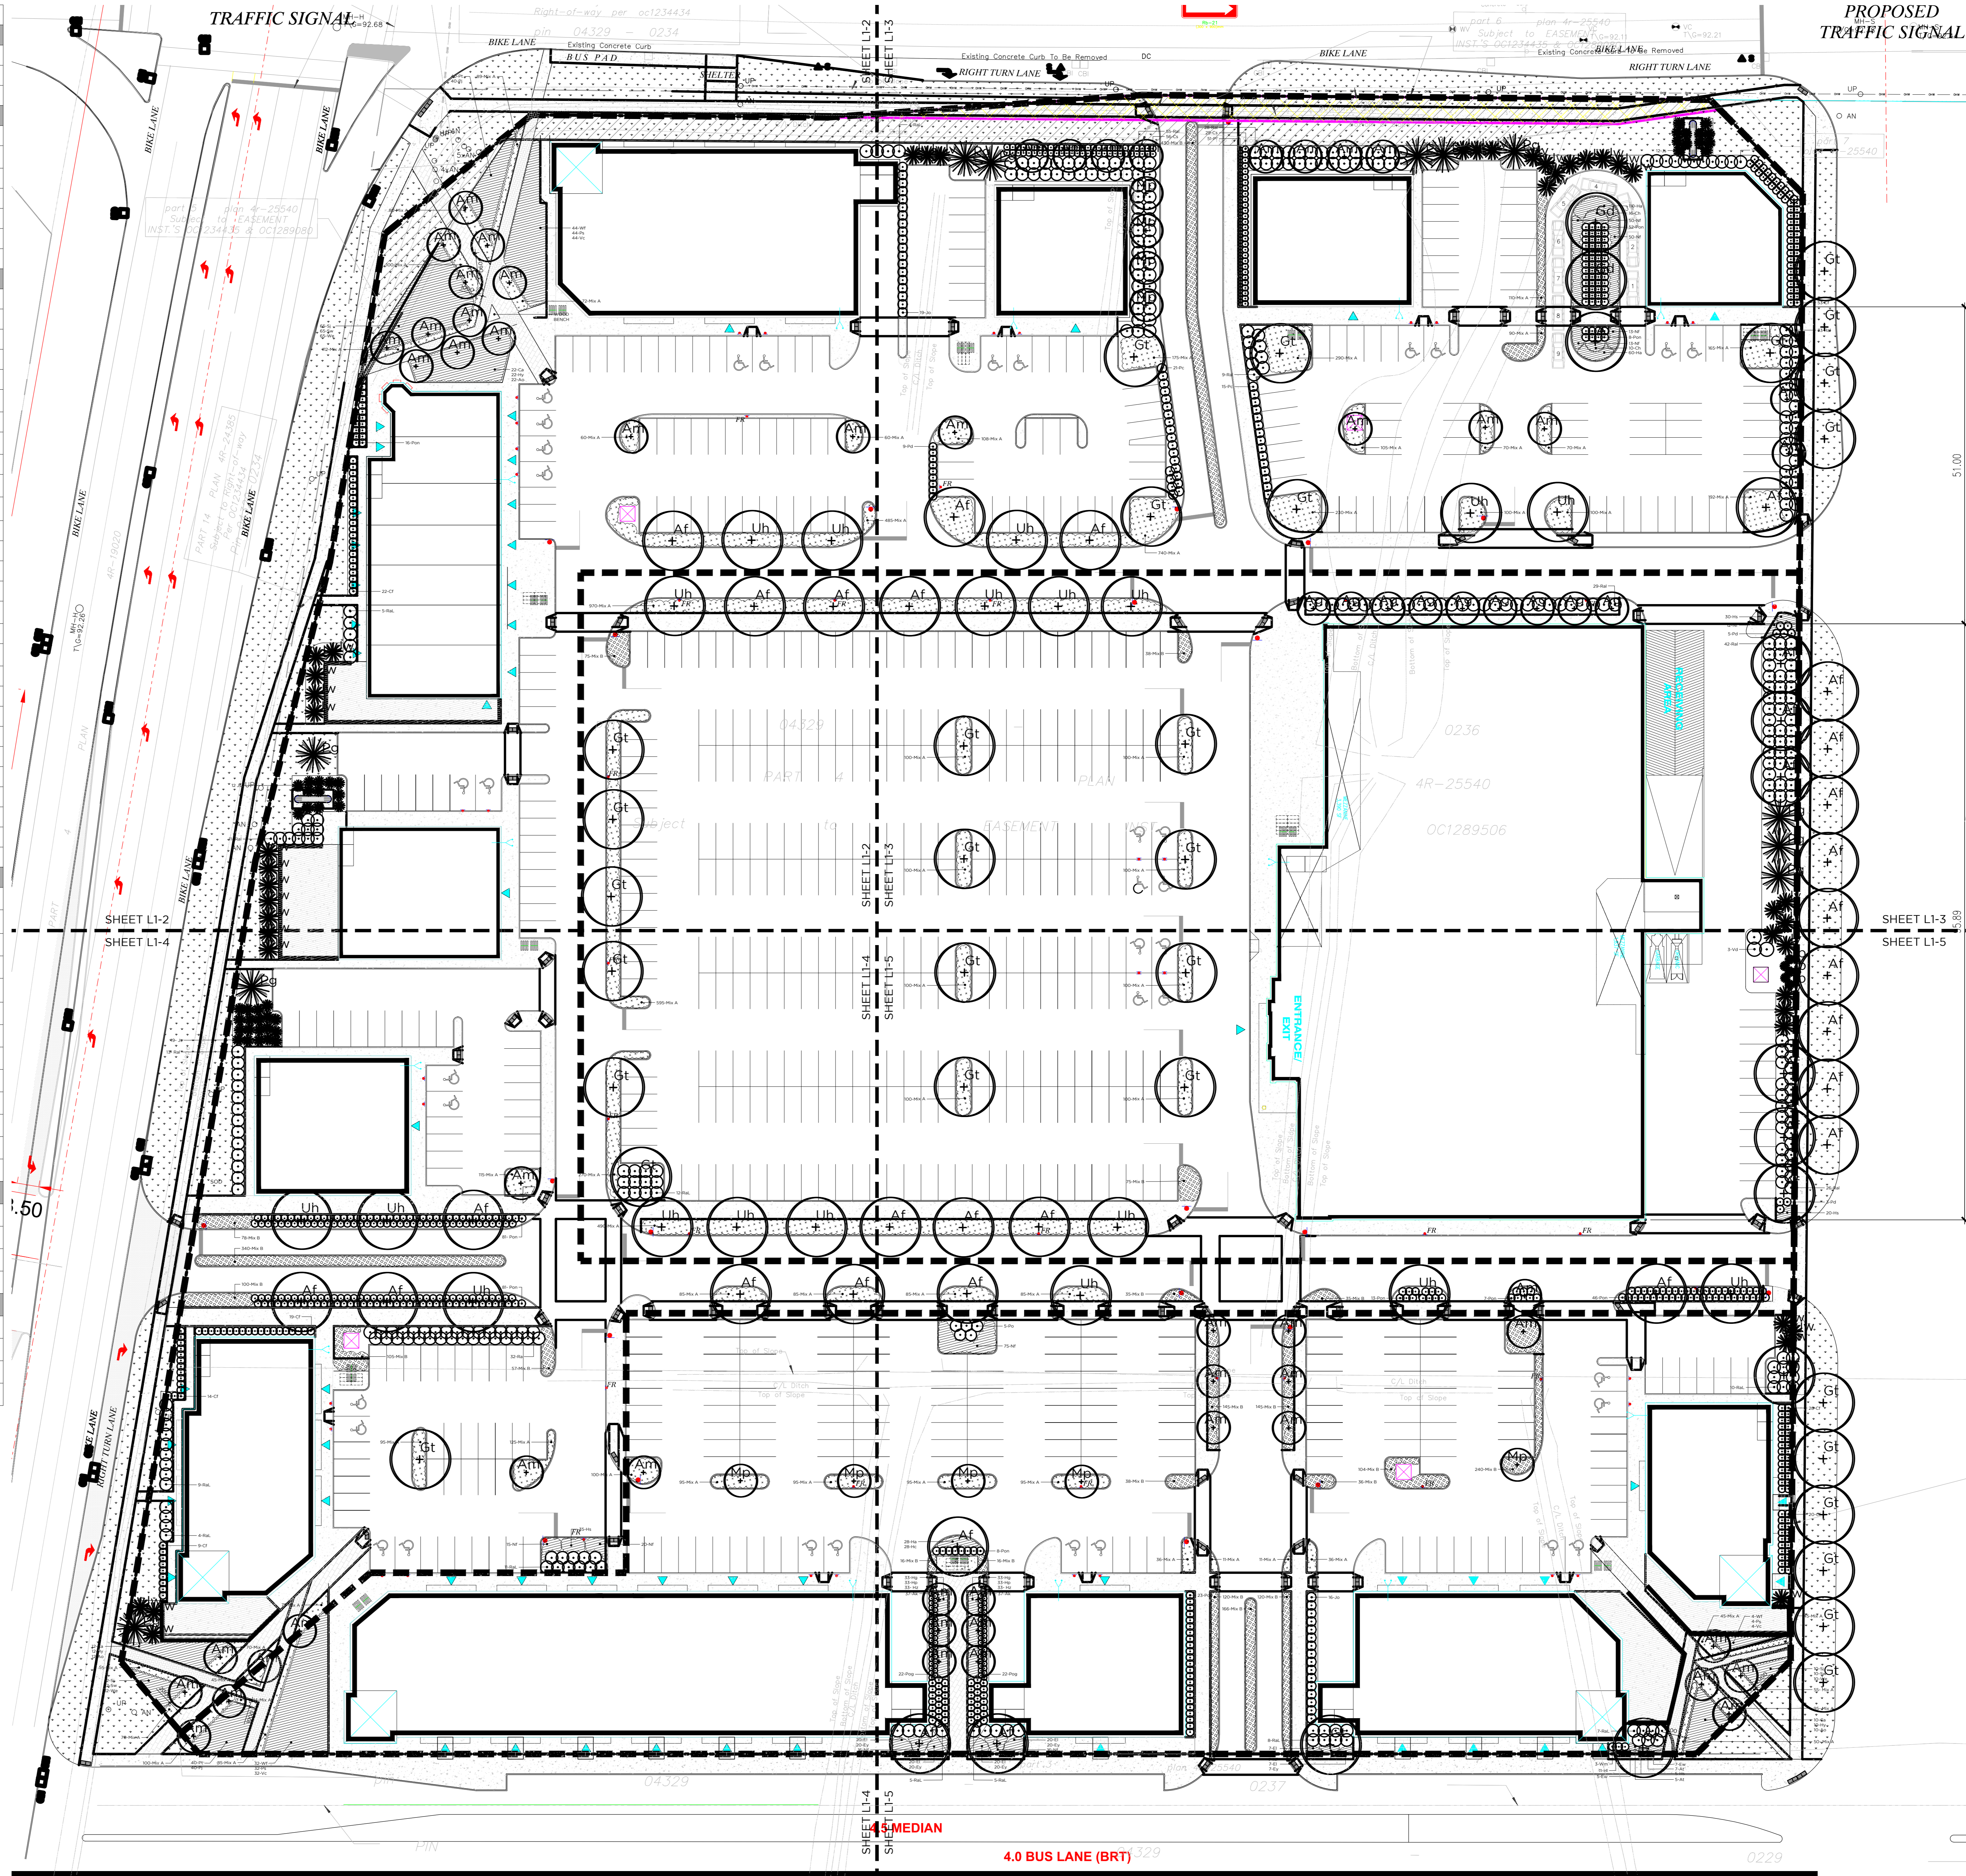

PLANT LIST					
CONIFEROUS TREES					
KEY	QTY	BOTANICAL NAME	COMMON NAME	SIZE	COMMENTS
Jv	15	Juniperus virginiana var virginiana	Eastern Red Cedar	200 cm Ht.	W.B.
Pg	11	Picea glauca	White Spruce	250 cm Ht.	W.B.
DECIDUOUS TREES					
Af	37	Acer freemanii 'Autumn Blaze'	Autumn Blaze Maple	70 mm	W.B.
Ag	9	Amelanchier x grandifolia 'Autumn Brilliance'	Autumn Brilliance Serviceberry	50 mm	W.B.
Am	54	Amelanchier laevis 'Spring Flurry'	Spring Flurry Serviceberry	50 mm	W.B.
Gd	2	Gymnocladus dioica	Kentucky Coffee Tree	60 mm	W.B.
Gt	32	Gleditsia triacanthos var. inermis	Thornless Common Honeylocust	60 mm	W.B.
Mp	9	Malus 'Prairifire'	Prairifire Apple	45 mm	W.B.
Uh	19	Ulmus x 'Homestead'	Homestead Elm	70 mm	W.B.
SHRUBS					
Ak	74	Aralia cordata 'Sun King'	Golden Japanese Spikenard	3 Gal.	potted
Ao	44	Azalea 'Orchid Lights'	Orchid Lights Azalea	60 cm, 5 Gal.	potted
Ca	44	Ceanothus americanus	New Jersey Tea	50 cm, 3 Gal.	potted
Cf	165	Cornus sericea 'Arctic Fire'	Arctic Fire Dogwood	60 cm, 3 Gal.	potted
Cs	85	Cornus sericea 'Kelsey'	Kelsey Dogwood	3 Gal.	potted
Hy	44	Hydrangea arborescens 'Incrediball'	Incrediball Hydrangea	50 cm, 3 Gal.	potted
Jb	5	Juniperus horizontalis 'Blue Chip'	Blue Chip Juniper	50 cm, 3 Gal.	potted
Jo	35	Juniperus chinensis 'Ontario Green'	Ontario Green Juniper	150 cm.	W.B.
Js	43	Juniperus sabina	Savin Juniper	50 cm, 3 Gal.	potted
Jw	27	Juniperus x pfitzeriana 'Wilhelm Pfitzer'	Pfitzer Juniper	50 cm, 3 Gal.	potted
Pc	36	Physocarpus opulifolius 'Coppertina'	Coppertina Ninebark	60 cm, 3 Gal.	potted
Pd	17	Physocarpus opulifolius 'Diablo'	Diablo Ninebark	60 cm, 3 Gal.	potted
Pf	51	Potentilla fruticosa 'Goldstar'	Goldstar Potentilla	50 cm, 3 Gal.	potted
Pj	80	Potentilla fruticosa 'Jackman'	Jackman Potentilla	50 cm, 3 Gal.	potted
Po	5	Physocarpus opulifolius	Ninebark	60 cm, 3 Gal.	potted
Pog	44	Physocarpus opulifolius 'Dart's Gold'	Dart's Gold Ninebark	60 cm, 3 Gal.	potted
Pon	335	Physocarpus opulifolius 'Nanus'	Nanus Ninebark	60 cm, 3 Gal.	potted
Ps	80	Physocarpus opulifolius 'Summer Wine'	Summer Wine Ninebark	60 cm, 3 Gal.	potted
Pt	80	Potentilla fruticosa 'Goldfinger'	Goldfinger Potentilla	50 cm, 3 Gal.	potted
Ra	32	Rhus aromatica	Fragrant Sumac	60 cm, 3 Gal.	potted
Ral	330	Rhus aromatica 'Gro-Low'	Fragrant Sumac 'Gro-Low'	50 cm, 3 Gal.	potted
Sj	87	Spirea japonica 'Neon Flash'	Neon Flash Spirea	60 cm, 3 Gal.	potted
Sw	87	Spirea japonica 'Anthony Waterer'	Anthony Waterer Spirea	60 cm, 3 Gal.	potted
Vc	80	Viburnum cassinoides	Witherod	60 cm, 3 Gal.	potted
Vd	3	Viburnum dentatum	Arrowwood	125 cm, 7 Gal.	potted
We	87	Weigela Maroon Swoon	Maroon Swoon Weigela	60 cm, 3 Gal.	potted
Wl	80	Weigela florida 'Wine and Roses'	Wine and Roses Weigela	50 cm, 3 Gal.	potted
Wm	3	Weigela florida 'Merlot Rose'	Merlot rose Weigela	50 cm, 3 Gal.	potted
PERENNIALS					
At	12	Astilbe thunbergii Ostrich Plume	Straussfeder Astilbe	2 yrs old, 1 Gal	potted
Ch	26	Cimicifuga racemosa 'Hillside Black Beauty'	Black Bugbane	2 yrs old, 1 Gal	potted
Ei	94	Echinacea sombrero 'Lemon Yellow'	Lemon Yellow Sombbrero Coneflower	2 yrs old, 1 Gal	potted
Ey	94	Echinacea sombrero 'Sandy Yellow'	Sandy Yellow Sombbrero Coneflower	2 yrs old, 1 Gal	potted
EW	12	Echinacea purpurea 'Pow Wow Wildberry'	Pow Wow Wildberry Coneflower	2 yrs old, 1 Gal	potted
Ha	198	Hemerocallis 'Apricot Sparkles'	Apricot Sparkles Daylily	2 yrs old, 1 Gal	potted
Hc	28	Hemerocallis 'Early Bird Cardinal'	Early Bird Cardinal Daylily	2 yrs old, 1 Gal	potted
Hg	66	Hemerocallis 'Grape Magic'	Grape Magic Daylily	2 yrs old, 1 Gal	potted
Hi	11	Huechera 'Lime marmalade'	Lime marmalade Huechera	2 yrs old, 1 Gal	potted
Hp	66	Hemerocallis 'Purple D'Oro'	Purple D'Oro Daylily	2 yrs old, 1 Gal	potted
Hs	90	Hemerocallis 'Stella D'Oro'	Stella D'Oro Daylily	2 yrs old, 1 Gal	potted
HZ	66	Hemerocallis 'Shaka Zulu'	Shaka Zulu Daylily	2 yrs old, 1 Gal	potted
Nf	287	Nepeta x fassenii 'Walkers Low'	Walker's Low Catmint	2 yrs old, 1 Gal	potted
GRASS MIXTURE A					
Bg	2195	Bouteloua gracilis	Mosquito Grass	2 yrs old, 1 Gal	potted 25% ratio
Ln	2196	Luzula Nivea	Snowy Woodrush	2 yrs old, 1 Gal	potted 25% ratio
Dp	2195	Deschampsia flexuosa	Wavy Hair Grass	2 yrs old, 1 Gal	potted 25% ratio
Sh	2195	Sesleria heufferiana	Blue Green Moor Grass	2 yrs old, 1 Gal	potted 25% ratio
GRASS MIXTURE B					
As	628	Andropogon scoparius 'Blaze'	Blaze Little Bluestem	2 yrs old, 1 Gal	potted 25% ratio
Sn	629	Sorghastrum nutans 'Indian Steel'	Indian Steel Indian Grass	2 yrs old, 1 Gal	potted 25% ratio
Fi	628	Festuca idahoensis 'Joseph'	Joseph Fescue Grass	2 yrs old, 1 Gal	potted 25% ratio
Bc	629	Bouteloua curtipendula	Sideoats Grama	2 yrs old, 1 Gal	potted 25% ratio

6	SUBMITTED FOR SPA	2016/05/02
5	REVISED FOR REVIEW	2016/06/29
4	REVISED FOR REVIEW	2016/06/29
3	REVISED AS PER COMMENTS	2014/08/19
2	SUBMITTED FOR SPA	2014/04/08
1	FOR REVIEW	2014/03/10
DRAWN BY: MILES/FAIT SALLANT		DATE: (Y/M/D)

PROJECT / LOCATION / PROJECT ENDORSEMENT
RIVERSIDE SOUTH SHOPPING CENTRE
1420 EARL ARMSTRONG ROAD
OTTAWA, ONTARIO

DRAWING / DESIGN
LANDSCAPE PLAN OVERALL PLAN

DESIGNED BY / CONSULTANT	LM/G.V./E.D.	SHEET NO. / TOTAL SHEETS	
DRAWN BY / DESIGNER	LM/G.V./E.D.		
CHECKED BY / VERIFIER	M.S.		
SCALE: 1:400			

L1-1