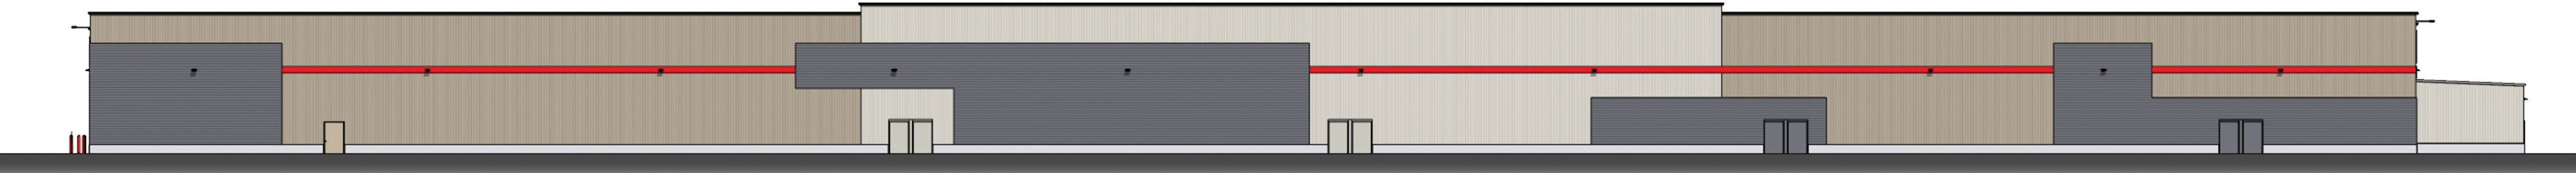

1 EAST ELEVATION  
SCALE : NTS

2 NORTH ELEVATION  
SCALE : NTS

3 WEST ELEVATION  
SCALE : NTS

4 SOUTH ELEVATION  
SCALE : NTS

KEY PLAN  
SCALE : NTS

MARCH 30, 2016  
GLOUCESTER, ONTARIO

ENTRY CANOPY AND TIRE CENTRE

City Centre East  
BLOCK B RETAIL BUILDING

MARCH 30, 2016  
GLOUCESTER, ONTARIO

SOUTHWEST CORNER VIEWED FROM MULTI-USE PATH

City Centre East  
BLOCK B RETAIL BUILDING

MARCH 30, 2016  
GLOUCESTER, ONTARIO

LOADING DOCK VIEWED FROM RAPID TRANSIT ROAD

City Centre East  
BLOCK B RETAIL BUILDING