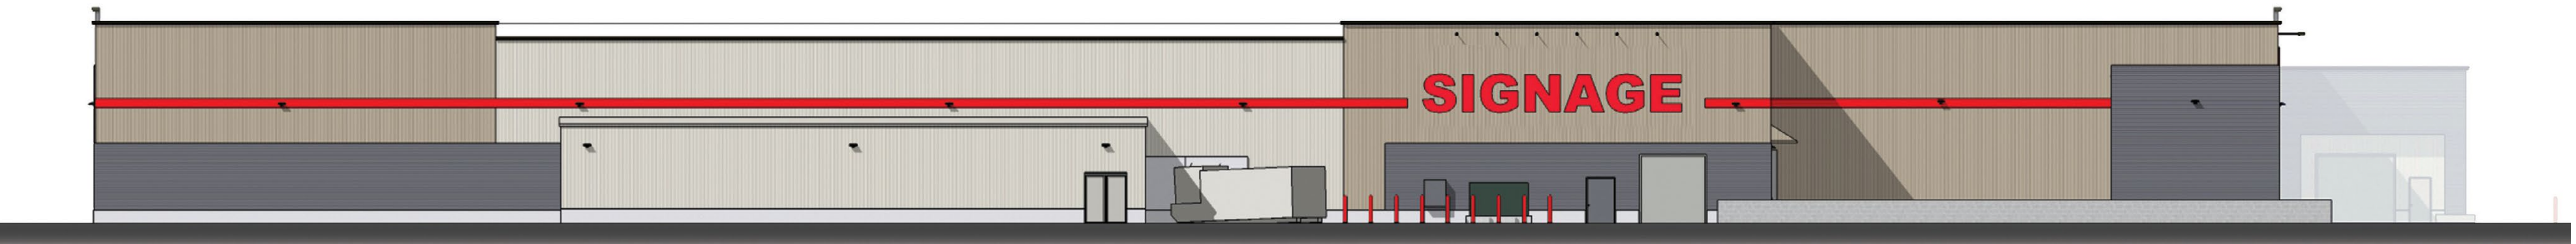

1 EAST ELEVATION  
SCALE : NTS

2 NORTH ELEVATION  
SCALE : NTS

3 WEST ELEVATION  
SCALE : NTS

4 SOUTH ELEVATION  
SCALE : NTS

KEY PLAN  
SCALE : NTS

MARCH 30, 2016  
GLOUCESTER, ONTARIO

ENTRY CANOPY AND TIRE CENTRE

City Centre East  
BLOCK B RETAIL BUILDING

MARCH 30, 2016  
GLOUCESTER, ONTARIO

SOUTHWEST CORNER VIEWED FROM MULTI-USE PATH

City Centre East  
BLOCK B RETAIL BUILDING

MARCH 30, 2016  
GLOUCESTER, ONTARIO

LOADING DOCK VIEWED FROM RAPID TRANSIT ROAD

City Centre East  
BLOCK B RETAIL BUILDING