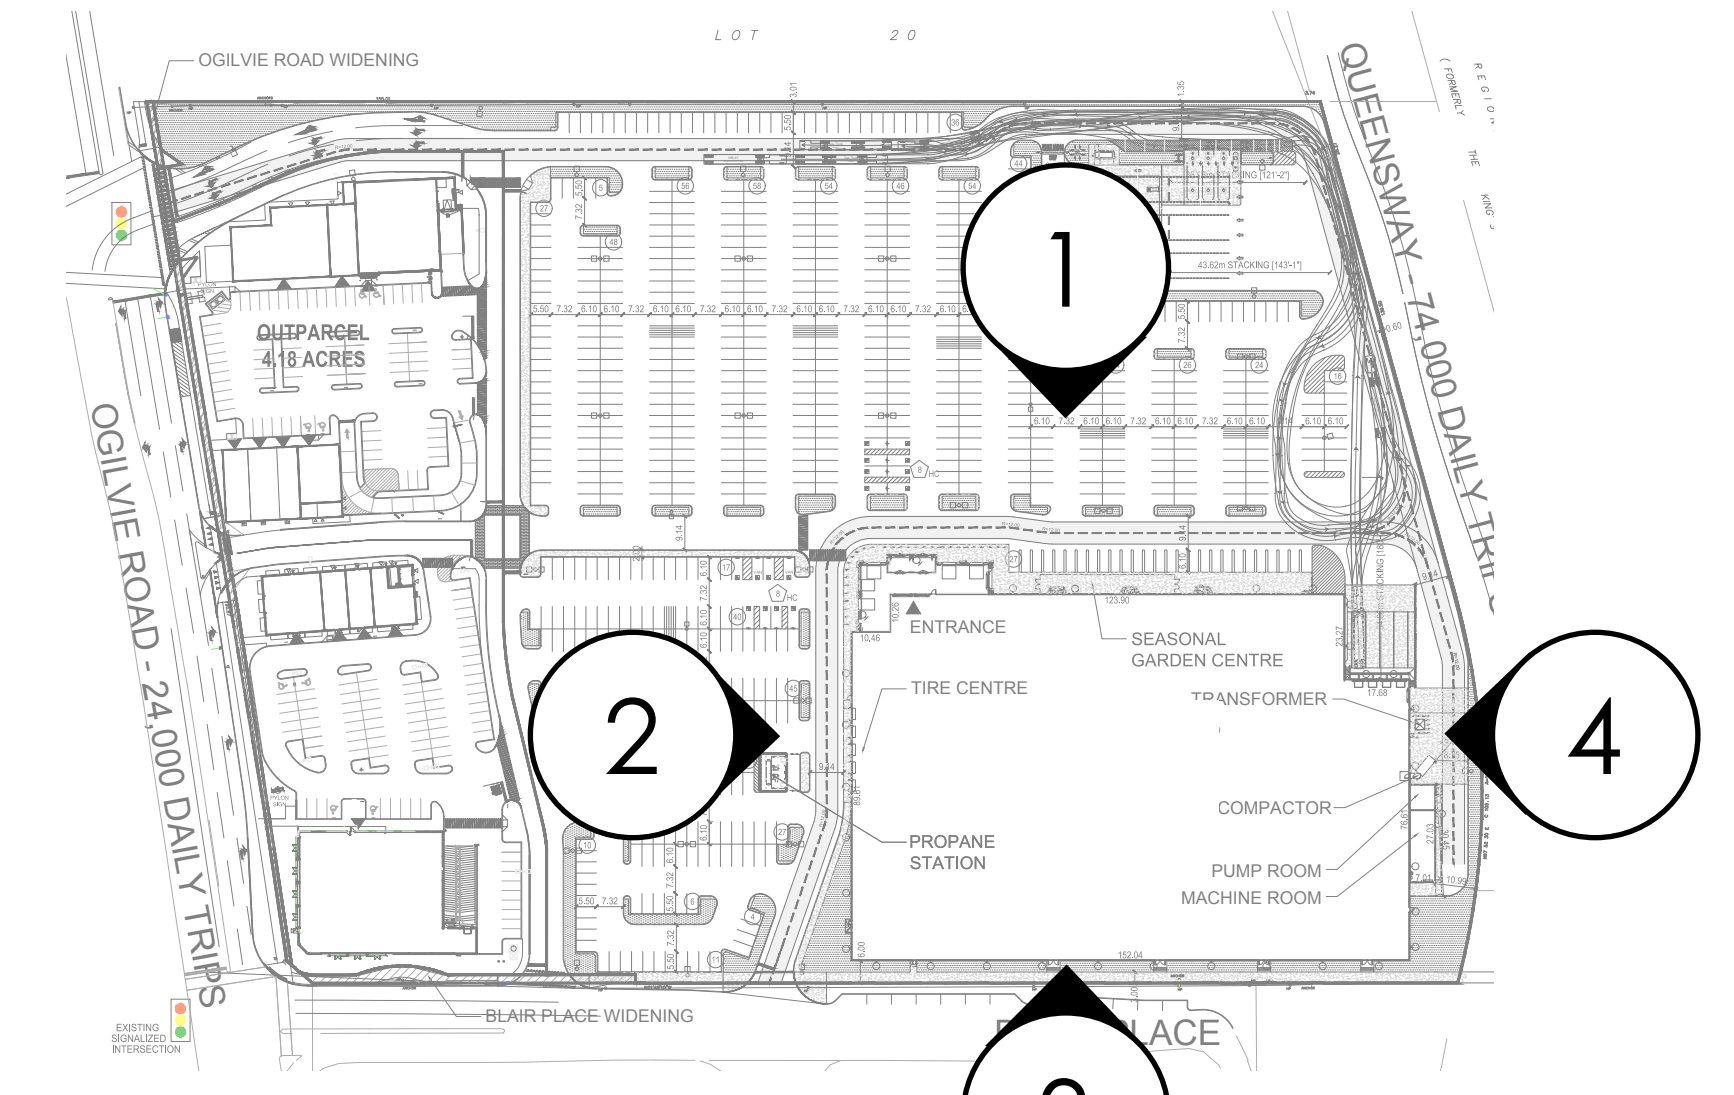

1 EAST ELEVATION  
SCALE : NTS

2 NORTH ELEVATION  
SCALE : NTS

3 WEST ELEVATION  
SCALE : NTS

4 SOUTH ELEVATION  
SCALE : NTS

KEY PLAN  
SCALE : NTS

MARCH 30, 2016  
GLOUCESTER, ONTARIO

ENTRY CANOPY AND TIRE CENTRE

City Centre East  
BLOCK B RETAIL BUILDING

MARCH 30, 2016  
GLOUCESTER, ONTARIO

SOUTHWEST CORNER VIEWED FROM MULTI-USE PATH

City Centre East  
BLOCK B RETAIL BUILDING

MARCH 30, 2016  
GLOUCESTER, ONTARIO

LOADING DOCK VIEWED FROM RAPID TRANSIT ROAD

City Centre East  
BLOCK B RETAIL BUILDING