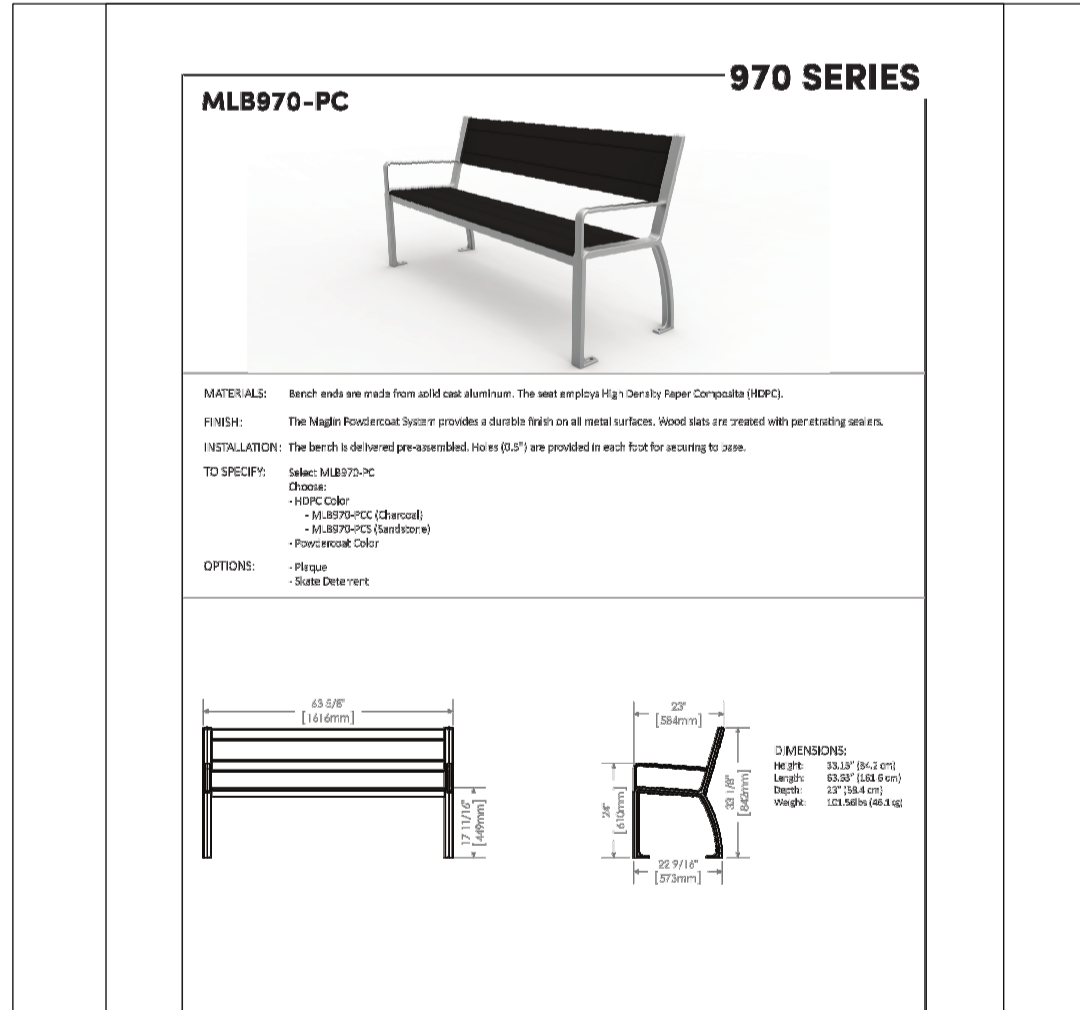

D1

D2

D3

NOTE:
 1. ALL SITE FURNISHINGS TO BE SECURED WITH BOLTS SET IN CONCRETE.
 2. DIMENSIONS TO DEFINE OPEN CLEARANCE AROUND BENCH.

BENCH ON CONCRETE PAD

D4

D5

NOT FOR CONSTRUCTION

SCALE

1:200

0 2 4 6 8

DESIGN

KW

CHECKED

RGJ

DRAWN