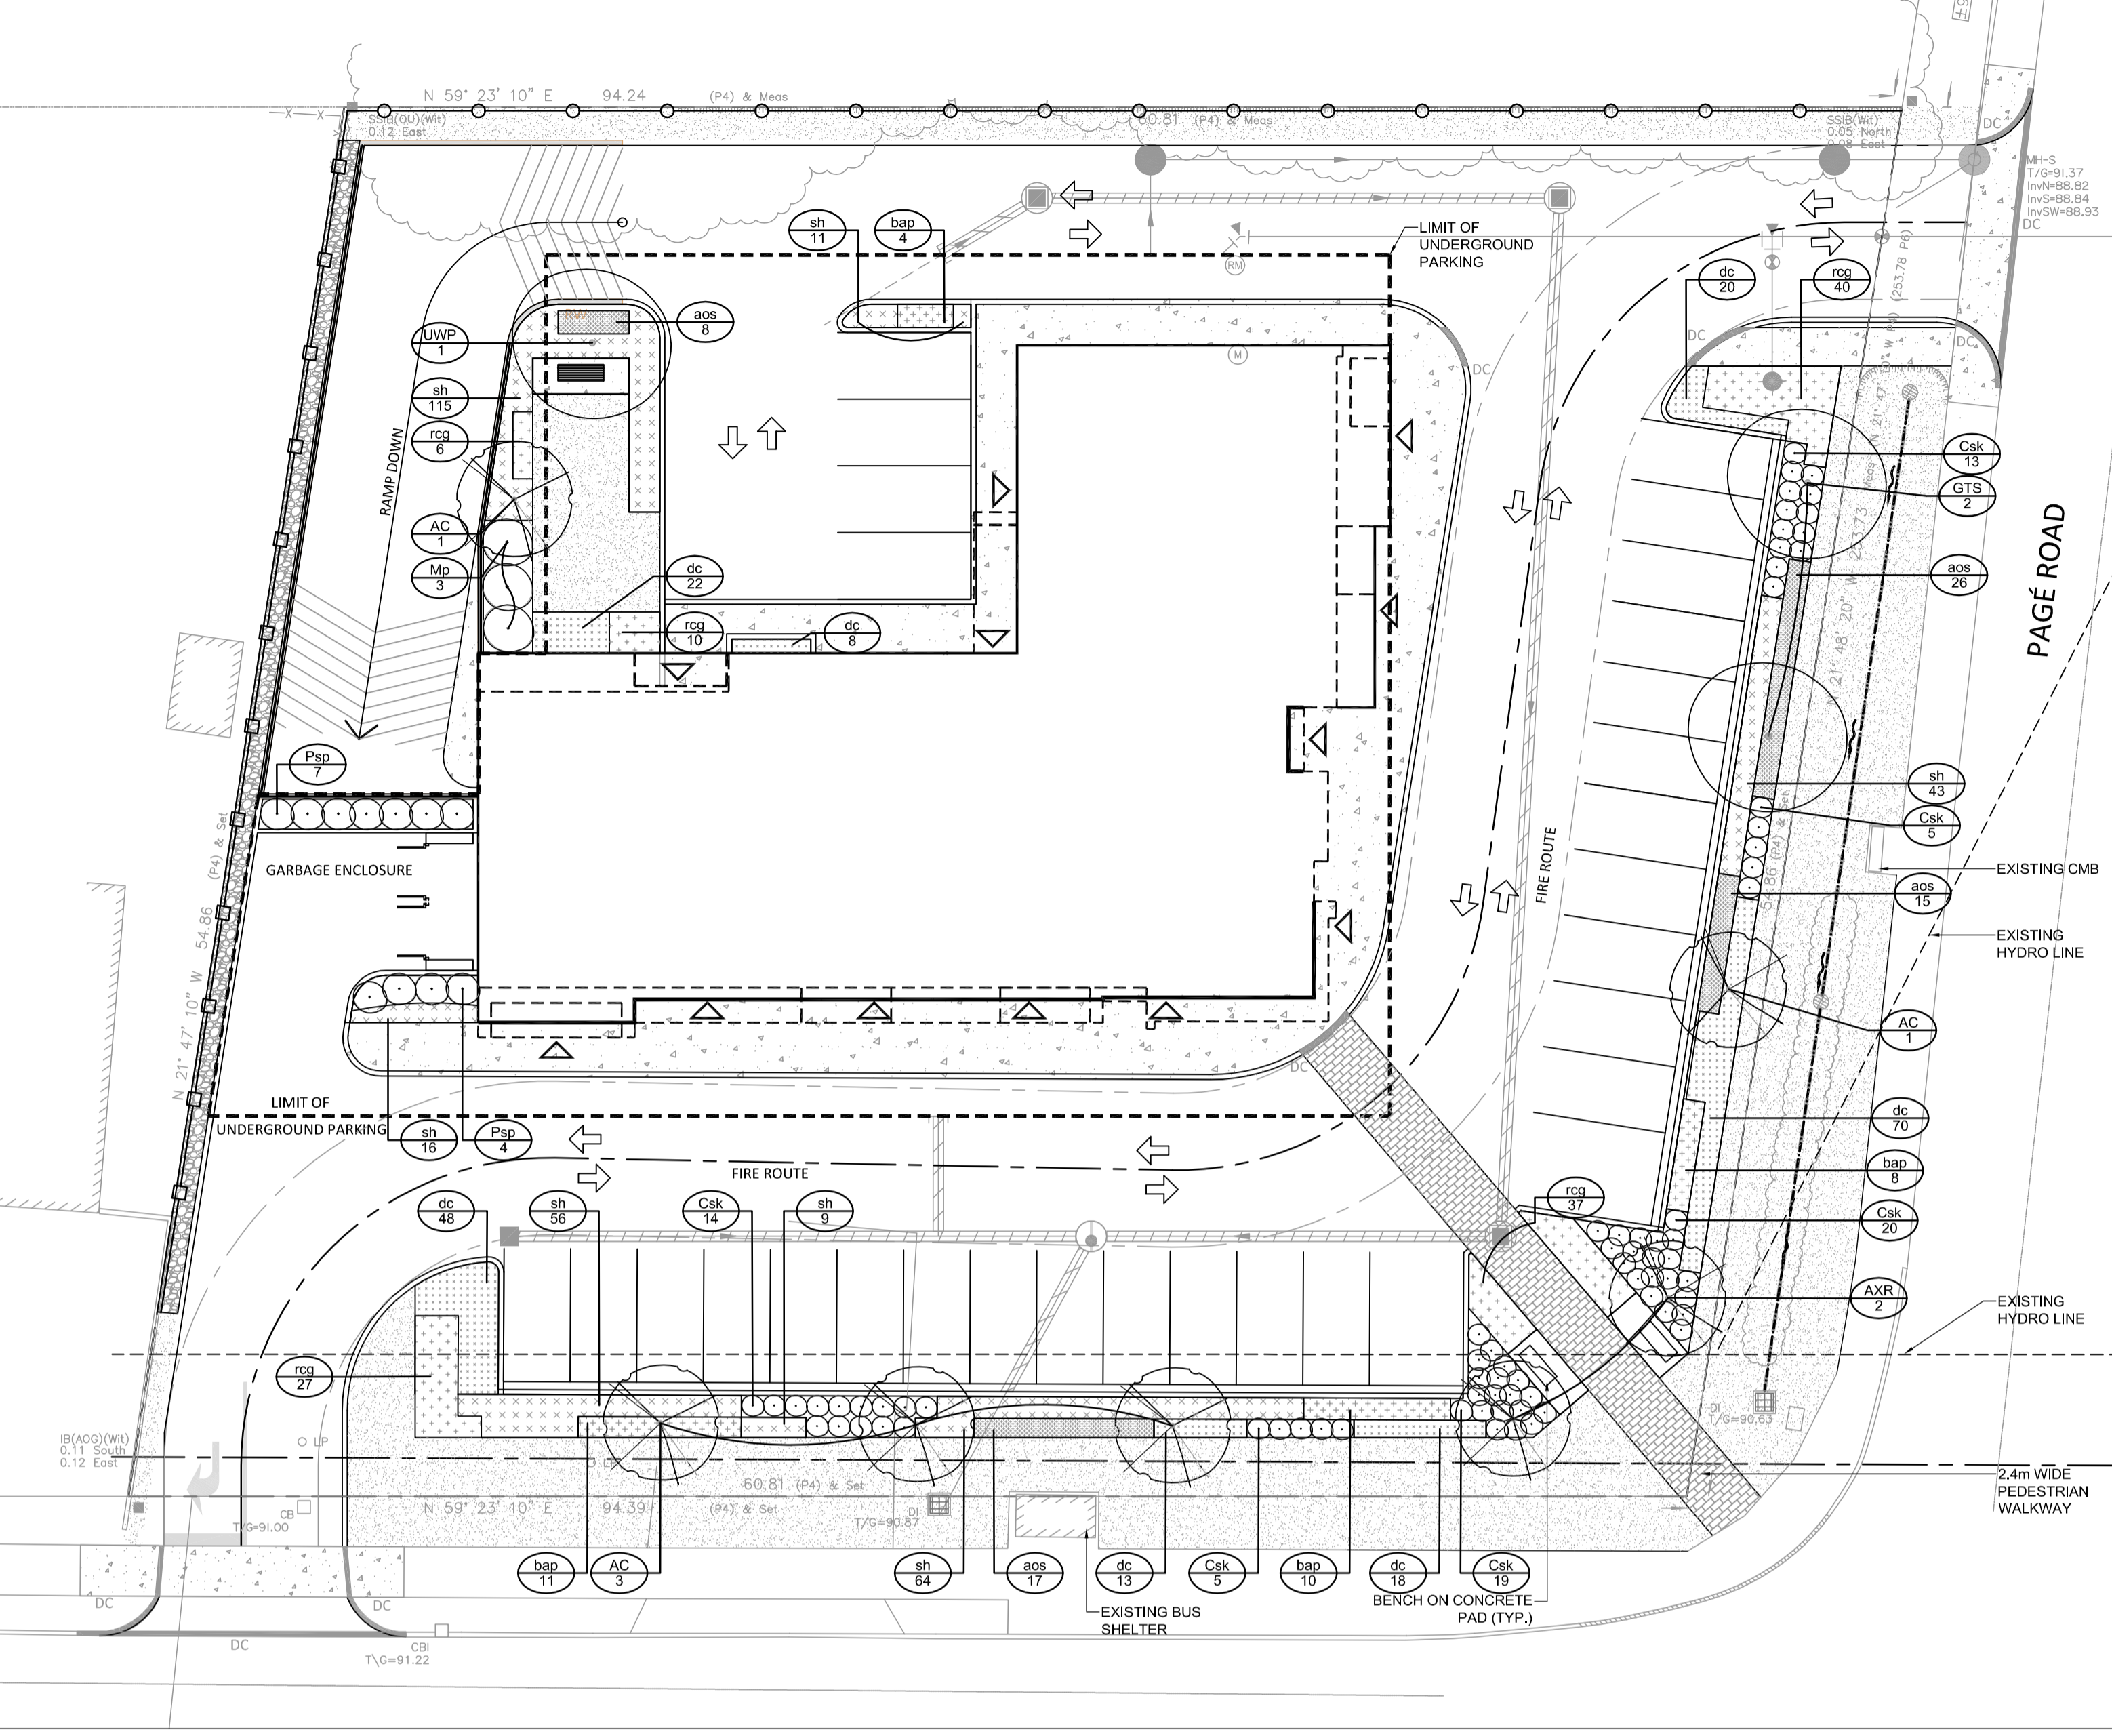

D1

D2

D3

NOTE:
 1. ALL SITE FURNISHINGS TO BE SECURED WITH BOLTS SET IN CONCRETE.
 2. DIMENSIONS TO DEFINE OPEN CLEARANCE AROUND BENCH.

BENCH ON CONCRETE PAD

D4

D5

NOT FOR CONSTRUCTION

SCALE

1:200

0 2 4 6 8

DESIGN

KW

CHECKED

RGJ

DRAWN

M:\2017\117077\CAD\Landscaping\1-Plan\117077-L1.dwg, L-1, Jun 12, 2018 - 11:07am, kvastan