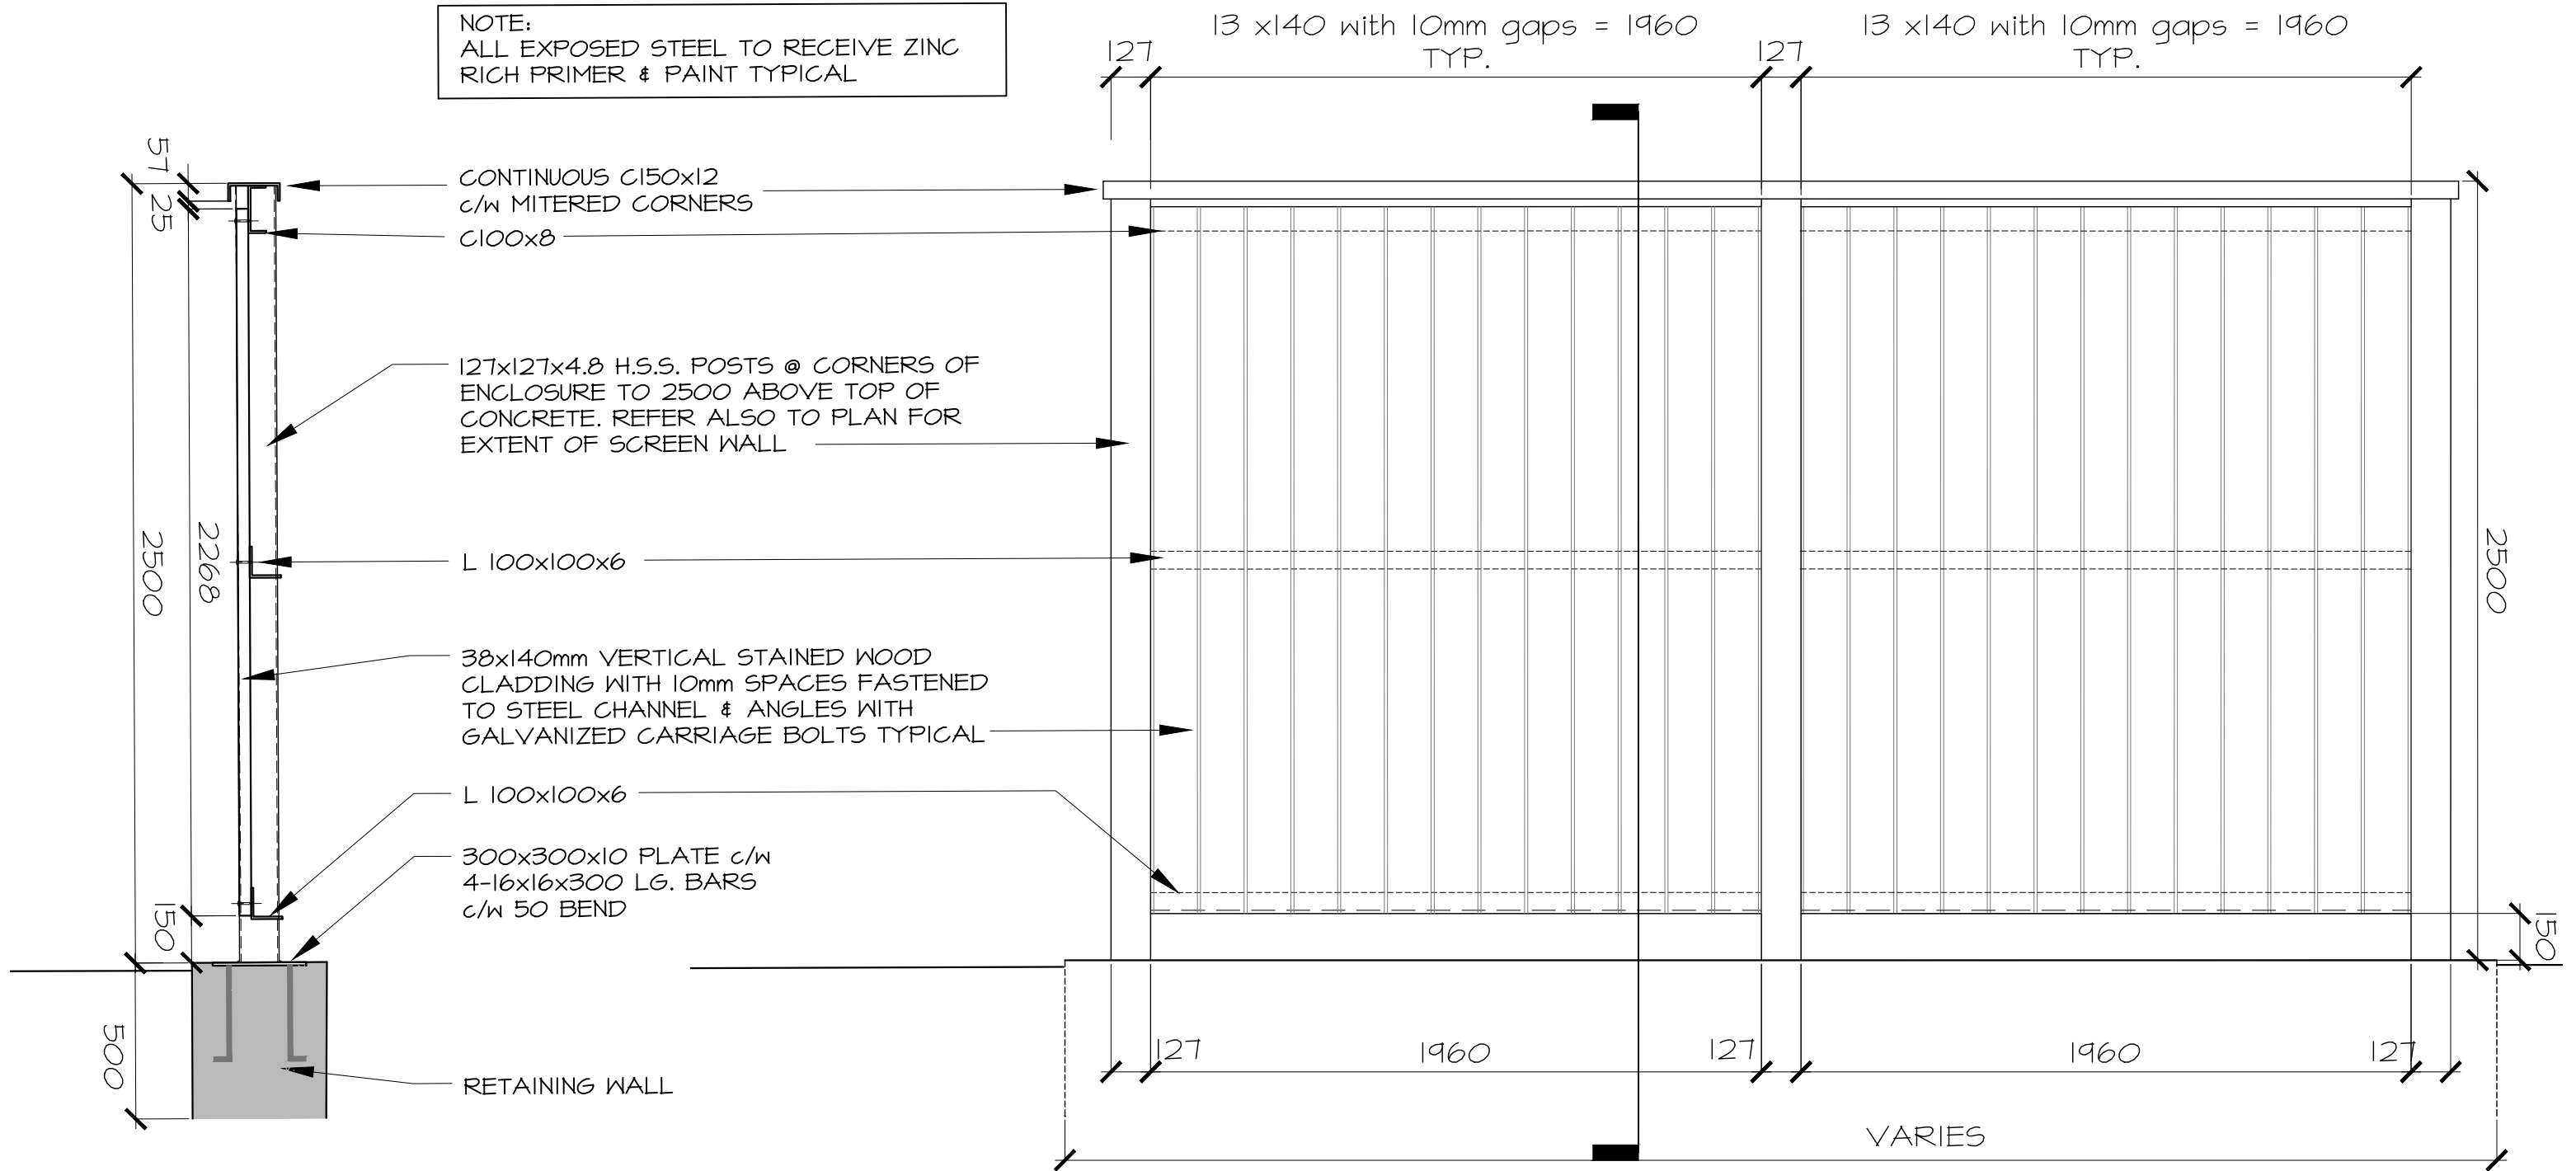

NOTE:
ALL EXPOSED STEEL TO RECEIVE ZINC RICH PRIMER & PAINT TYPICAL

1164-1166 HIGHCROFT DR.
MANOTICK

PRIVACY FENCE TYP. DETAIL

SCALE 1:20
MAY 13, 2021