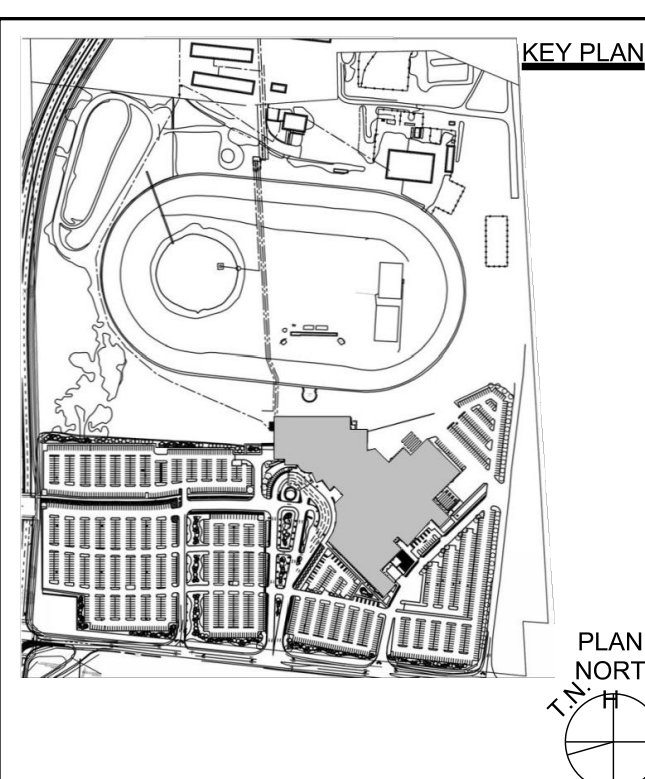

edsa

PLANNING
LANDSCAPE ARCHITECTURE
URBAN DESIGN

INNER HARBOR CENTER
400 EAST PRATT STREET, STE 502
BALTIMORE, MARYLAND 21202 USA
TEL: 443.539.3350