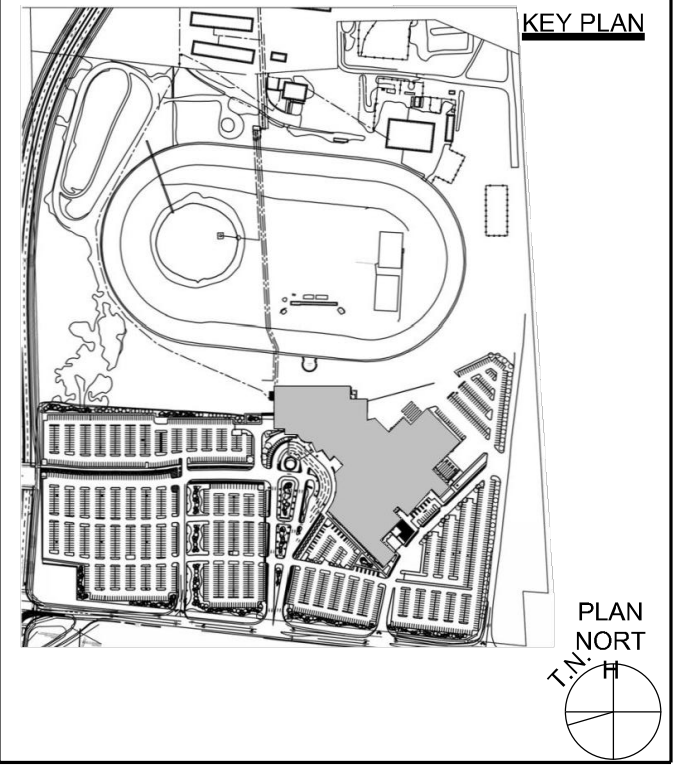

Hard Rock
CASINO

HARD ROCK HOTEL CASINO
4837 ALBION ROAD,
GLOUCESTER, OTTAWA,
ON, CANADA
4837 ALBION RD,
GLOUCESTER, OTTAWA
ONTARIO, CANADA

SUBMISSIONS		
NO.	DATE	DESCRIPTION
10.	July 25/23	REVISED PER CITY COMMENTS
9.	July 14/23	ISSUED FOR PERMIT
8.	June 20/23	REVISED PER CITY COMMENTS
7.	May 11/23	REVISED PER CITY COMMENTS
6.	Mar. 3/23	REVISED PER CITY COMMENTS
5.	Nov. 15/22	DESIGN DOCUMENTS PACKAGE
4.	Nov. 7/22	REVISED PER CITY COMMENTS
3.	Nov. 4/22	ISSUED FOR COORDINATION
2.	Apr. 24/20	REVISED PER CITY COMMENTS
1.	Nov. 20/19	ISS. FOR SITE PLAN APPROVAL