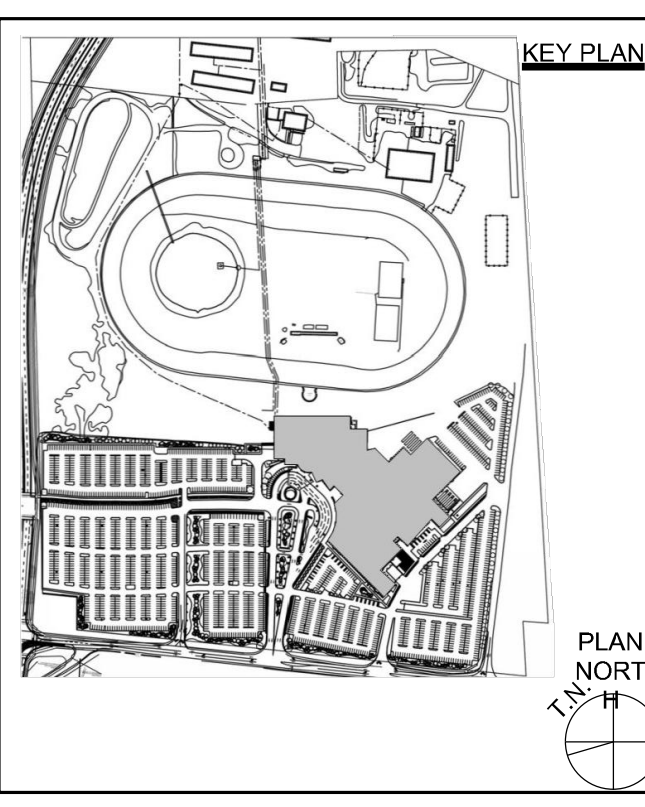

Hard Rock
CASINO

HARD ROCK HOTEL
CASINO
4837 ALBION ROAD,
GLOUCESTER, OTTAWA,
ON, CANADA

4837 ALBION RD,
GLOUCESTER, OTTAWA
ONTARIO, CANADA

SUBMISSIONS		
NO.	DATE	DESCRIPTION
10.	July 25/23	REVISED PER CITY COMMENTS
9.	July 14/23	ISSUED FOR PERMIT
8.	June 20/23	REVISED PER CITY COMMENTS
7.	May 11/23	REVISED PER CITY COMMENTS
6.	Mar. 3/23	REVISED PER CITY COMMENTS
5.	Nov. 15/22	DESIGN DOCUMENTS PACKAGE
4.	Nov. 7/22	REVISED PER CITY COMMENTS
3.	Nov. 4/22	ISSUED FOR COORDINATION
2.	Apr. 24/20	REVISED PER CITY COMMENTS
1.	Nov. 20/19	ISS. FOR SITE PLAN APPROVAL