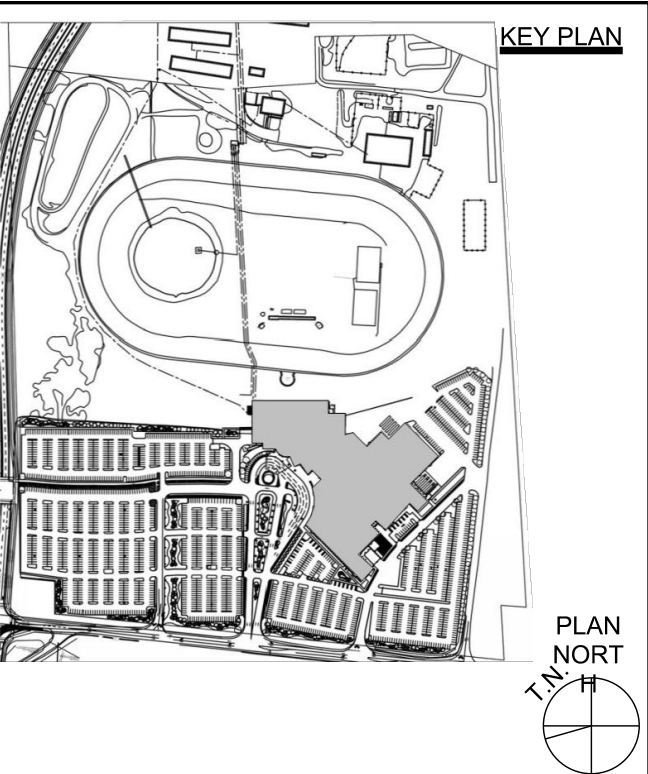

KEY	QTY	BOTANICAL NAME	COMMON NAME
SHADE TREES			
AR	33	Acer rubrum 'Red Sunset'	Red Sunset Red Maple
AS	23	Acer saccharum 'Green Mountain'	Green Mountain Sugar Maple
GT	12	Gleditsia tricanthos var. inermis 'Shademaster'	Shademaster Honeylocust
PG	5	Populus grandidentata	Large-tooth Aspen
OM	13	Quercus macrocarpa	Bur Oak
GR	23	Quercus rubrum	Red Oak
TA	12	Tilia americana	Basswood
	121	Totals	
EVERGREEN TREES			
PA	31	Picea abies	Norway Spruce
PC	204	Picea abies 'Spressina'	Columnar Norway Spruce
PG	22	Picea glauca	White Spruce
PN	16	Picea nigra	Austrian Pine
PF	37	Picea pungens 'Fat Albert'	Fat Albert Spruce
PP	81	Picea pungens 'Glauca'	Colorado Blue Spruce
PS	17	Pinus strobus	White Pine
TS	8	Tsuga canadensis	Eastern Hemlock
	425	Totals	
EVERGREEN SHRUBS			
CPF	93	Chamaecyparis pisifera filifera 'Golden Mops'	Golden Mops Threadleaf False Cypress
EFC	440	Euonymus fortunei 'Canadale Gold'	Canadale Gold Euonymus
EFM	105	Euonymus fortunei 'Moonshadow'	Moonshadow Euonymus
JCG	338	Juniperus communis 'Green Carpet'	Green Carpet Juniper
JCP	88	Juniperus chinensis 'Pfitzeriana Compacta'	Compact Pfitzer Juniper
JHW	205	Juniperus horizontalis 'Wiltoni'	Blue Rug Juniper
JSW	39	Juniperus scopulorum 'Wichita Blue'	Wichita Blue Juniper
	1213	Totals	
DECIDUOUS SHRUBS			
FOO	28	Forsythia ovata 'Ottawa'	Ottawa Forsythia
HPL	103	Hydrangea paniculata 'Little Lime' 'Jane'	Little Lime Hydrangea
IVJ	27	Ilex verticillata 'Jim Dandy'	Dwarf Winterberry Holly (male)
IVR	49	Ilex verticillata 'Red Sprite'	Dwarf Winterberry Holly (female)
VDB	6	Viburnum dentatum 'Blue Muffin'	Blue Muffin Viburnum
	278	Totals	
PERENNIALS / GROUNDCOVERS / GRASSES			
MSG	406	Miscanthus sinensis 'Gracilimus'	Silver Maiden Grass
dc	828	Deschampsia cespitosa	Tufted Hair Grass
PVH	246	Panicum virgatum 'Shenandoah'	Shenandoah Switch Grass
	4391	Totals	
LAWN			
		Seeded / Sodded Lawn	

HARD ROCK HOTEL CASINO
4837 ALBION ROAD,
GLOUCESTER, OTTAWA,
ON, CANADA
4837 ALBION RD,
GLOUCESTER, OTTAWA
ONTARIO, CANADA

SUBMISSIONS		
NO.	DATE	DESCRIPTION
4.	Nov. 7/22	REVISED PER CITY COMMENTS
3.	Nov. 4/22	ISSUED FOR COORDINATION
2.	Apr. 24/20	REVISED PER CITY COMMENTS
1.	Nov. 20/19	ISS. FOR SITE PLAN APPROVAL

DRAWING TITLE: SITE LANDSCAPE PLAN		
DRAWN BY:	VH	DATE:
REVIEWED BY:	CAS	DATE:
SCALE:	1:300	DRAWING NO.:
PROJECT NO.:	19072.00	DRAWING NO.:
		L1.03