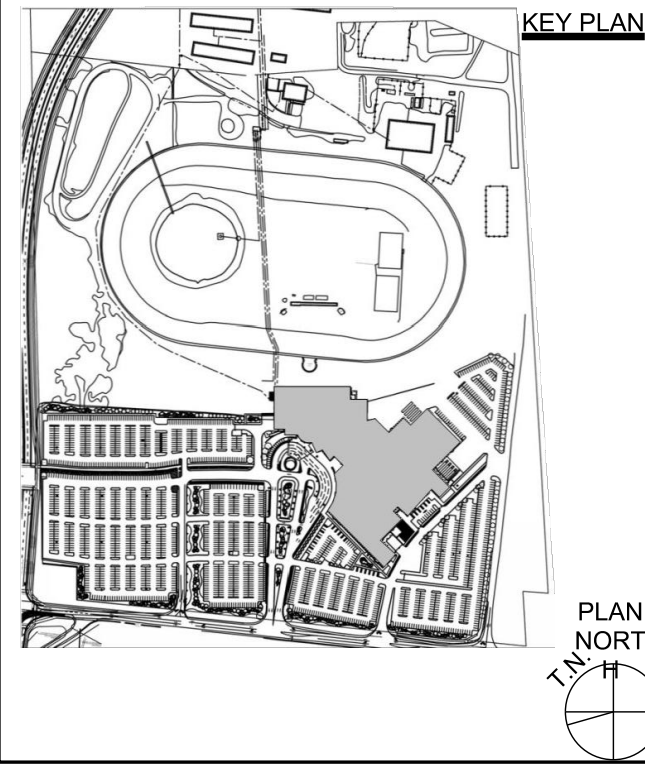

Hard Rock CASINO

HARD ROCK HOTEL CASINO
4837 ALBION ROAD,
GLOUCESTER, OTTAWA,
ON, CANADA
4837 ALBION RD,
GLOUCESTER, OTTAWA
ONTARIO, CANADA

SUBMISSIONS

NO.	DATE	DESCRIPTION
4.	Nov. 7/22	REVISED PER CITY COMMENTS
3.	Nov. 4/22	ISSUED FOR COORDINATION
2.	Apr. 24/20	REVISED PER CITY COMMENTS
1.	Nov. 20/19	ISS. FOR SITE PLAN APPROVAL

DRAWING TITLE:
SITE LANDSCAPE PLAN

DRAWN BY: VH DATE: 04/17/2020
REVIEWED BY: CAS
SCALE: 1:300 DRAWING NO.: L1.02
PROJECT NO.: 19072.00