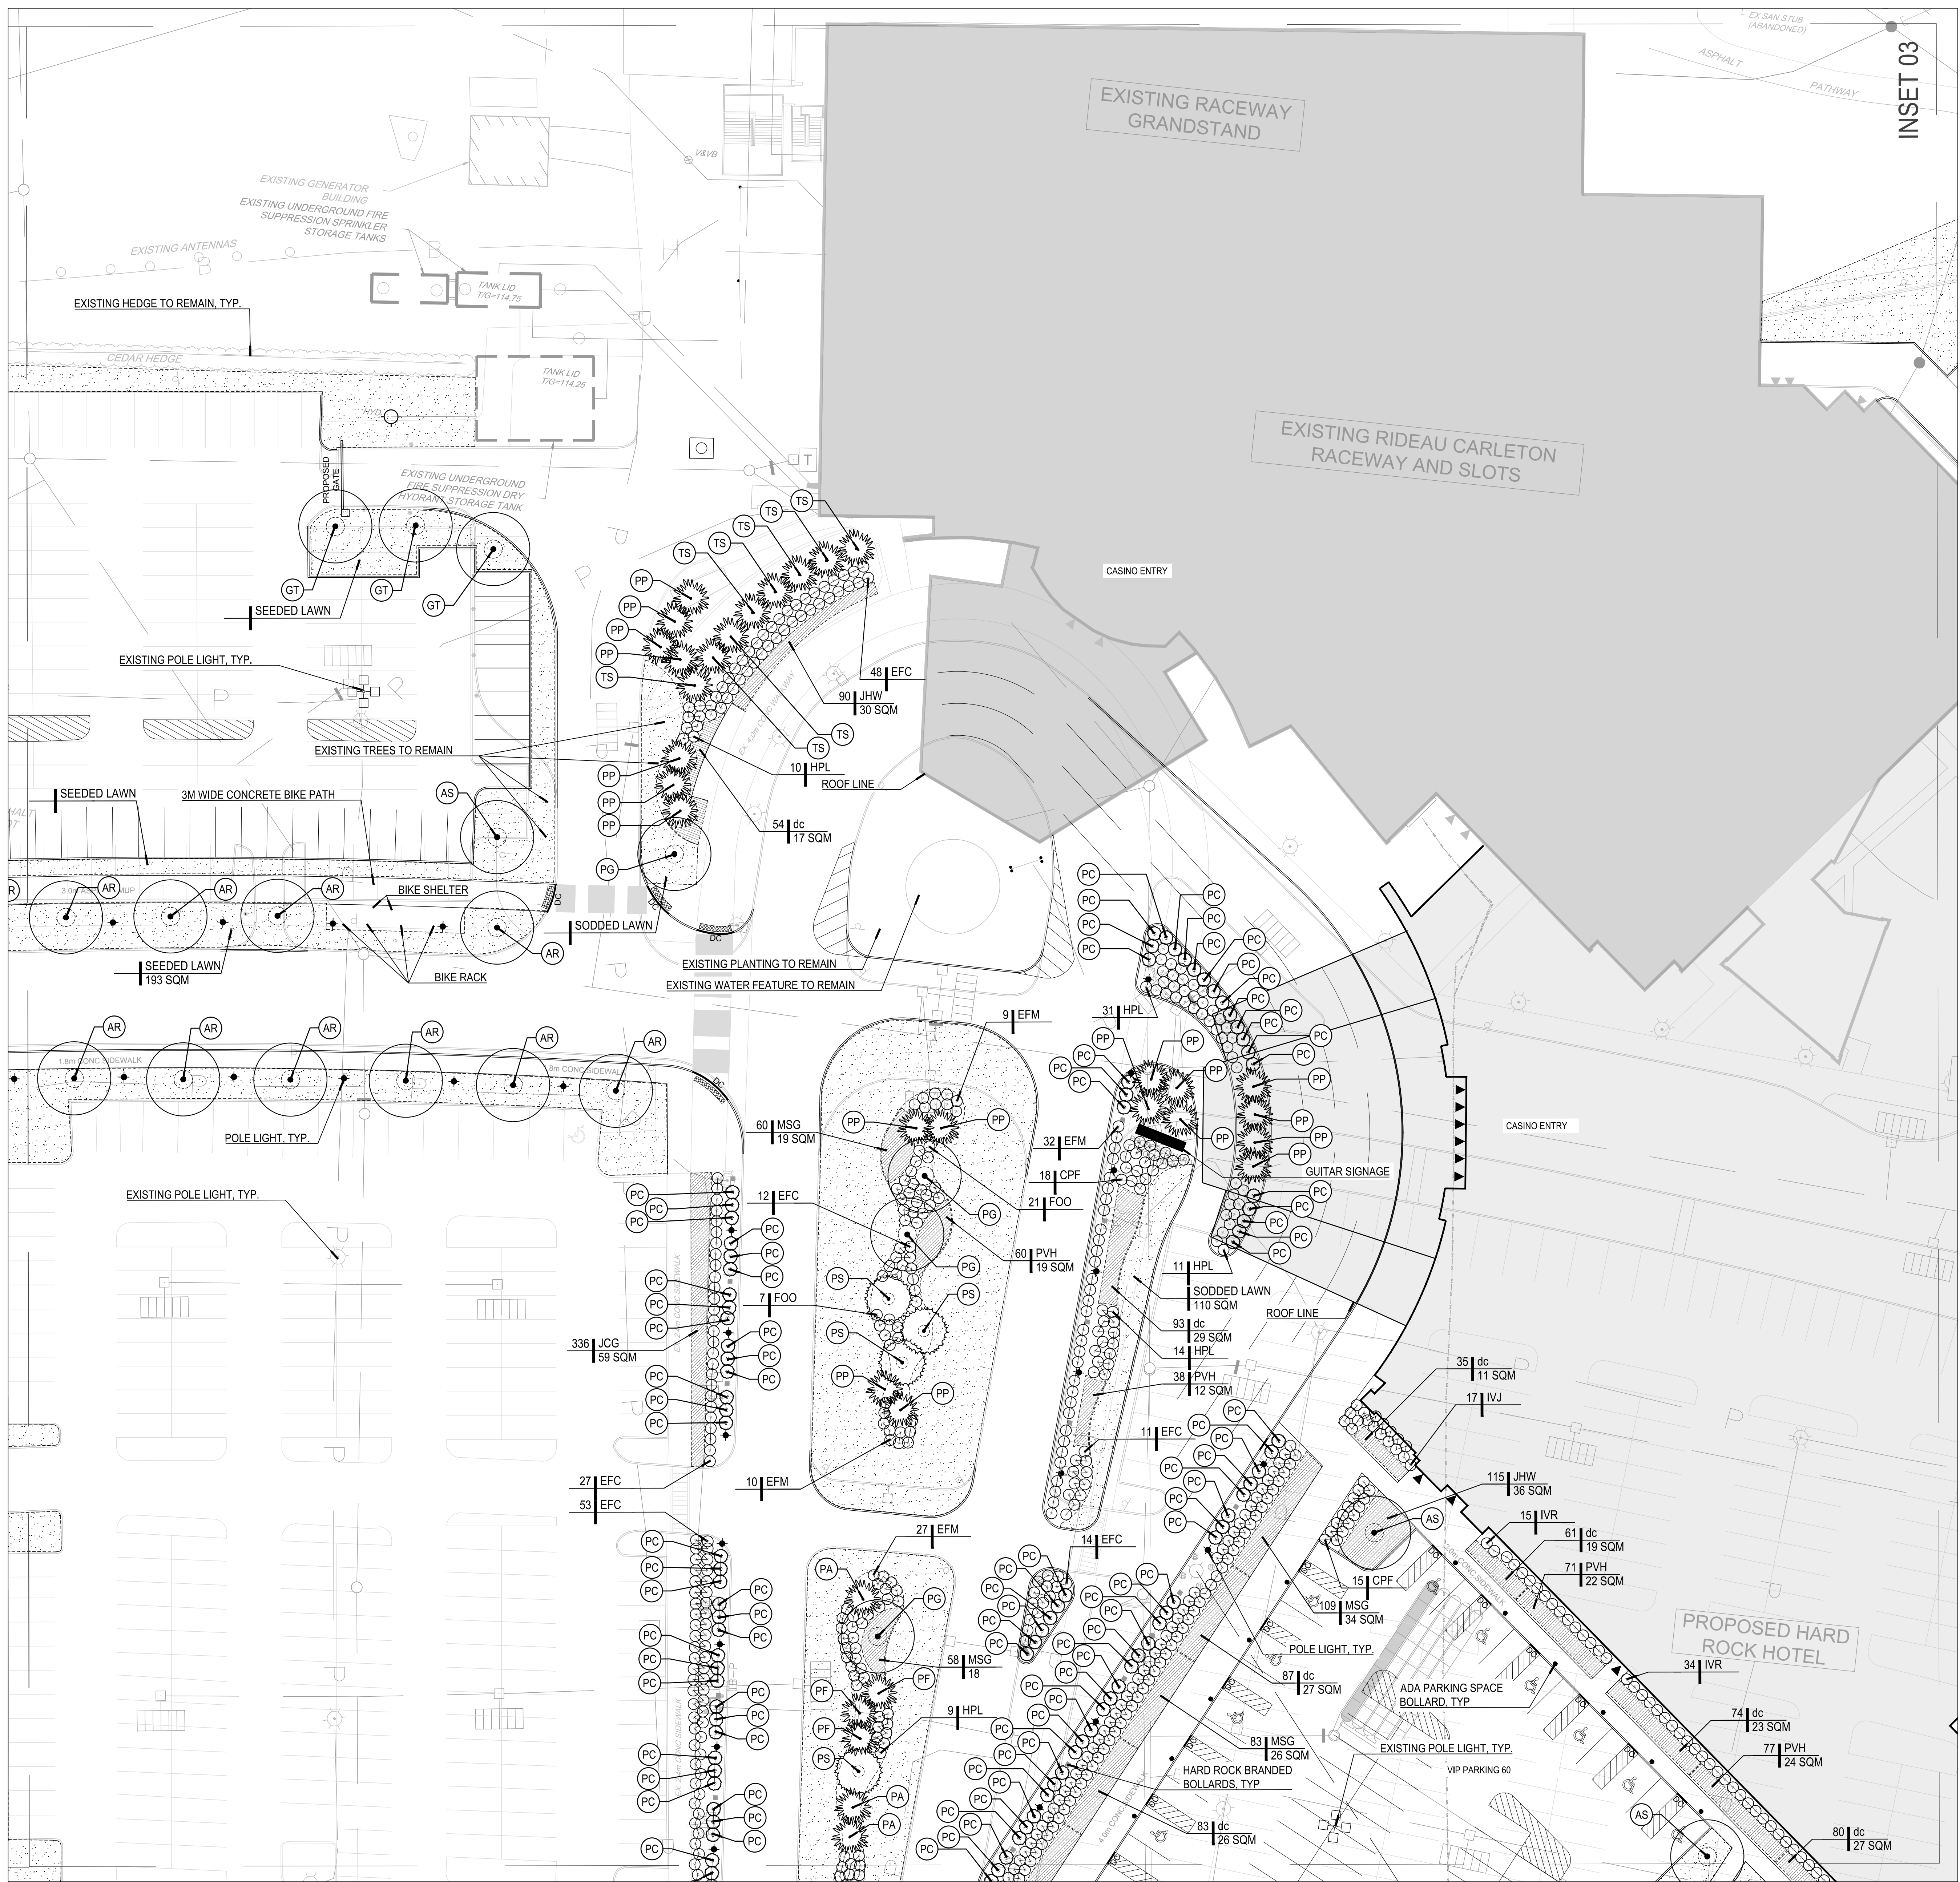

KEY	QTY	BOTANICAL NAME	COMMON NAME
SHADE TREES			
AR	33	Acer rubrum 'Red Sunset'	Red Sunset Red Maple
AS	23	Acer saccharum 'Green Mountain'	Green Mountain Sugar Maple
GT	12	Gleditsia tricanthos var. inermis 'Shademaster'	Shademaster Honeylocust
PG	5	Populus grandidentata	Large-tooth Aspen
OM	13	Quercus macrocarpa	Bur Oak
GR	23	Quercus rubrum	Red Oak
TA	12	Tilia americana	Basswood
	121	Totals	
EVERGREEN TREES			
PA	31	Picea abies	Norway Spruce
PC	204	Picea abies 'Spressina'	Columnar Norway Spruce
PG	22	Picea glauca	White Spruce
PN	16	Picea nigra	Austrian Pine
PF	37	Picea pungens 'Fat Albert'	Fat Albert Spruce
PP	81	Picea pungens 'Glauca'	Colorado Blue Spruce
PS	17	Pinus strobus	White Pine
TS	8	Tsuga canadensis	Eastern Hemlock
	425	Totals	
EVERGREEN SHRUBS			
CPF	93	Chamaecyparis pisifera filifera 'Golden Mops'	Golden Mops Threadleaf False Cypress
EFC	440	Euonymus fortunei 'Canadale Gold'	Canadale Gold Euonymus
EFM	105	Euonymus fortunei 'Moonshadow'	Moonshadow Euonymus
JCG	338	Juniperus communis 'Green Carpet'	Green Carpet Juniper
JCP	88	Juniperus chinensis 'Pfitzeriana Compacta'	Compact Pfitzer Juniper
JHW	205	Juniperus horizontalis 'Wiltoni'	Blue Rug Juniper
JSW	39	Juniperus scopulorum 'Wichita Blue'	Wichita Blue Juniper
	1213	Totals	
DECIDUOUS SHRUBS			
FOO	28	Forsythia ovata 'Ottawa'	Ottawa Forsythia
HPL	103	Hydrangea paniculata 'Little Lime' 'Jane'	Little Lime Hydrangea
IVJ	27	Ilex verticillata 'Jim Dandy'	Dwarf Winterberry Holly (male)
IVR	49	Ilex verticillata 'Red Sprite'	Dwarf Winterberry Holly (female)
VDB	6	Viburnum dentatum 'Blue Muffin'	Blue Muffin Viburnum
	278	Totals	
PERENNIALS / GROUNDCOVERS / GRASSES			
MSG	406	Miscanthus sinensis 'Gracilimus'	Silver Maiden Grass
dc	828	Deschampsia cespitosa	Tufted Hair Grass
PVH	246	Panicum virgatum 'Shenandoah'	Shenandoah Switch Grass
	4391	Totals	
LAWN			
		Seeded / Sodded Lawn	

HARD ROCK HOTEL CASINO
4837 ALBION ROAD,
GLOUCESTER, OTTAWA,
ON, CANADA
4837 ALBION RD,
GLOUCESTER, OTTAWA
ONTARIO, CANADA

SUBMISSIONS		
NO.	DATE	DESCRIPTION
4.	Nov. 7/22	REVISED PER CITY COMMENTS
3.	Nov. 4/22	ISSUED FOR COORDINATION
2.	Apr. 24/20	REVISED PER CITY COMMENTS
1.	Nov. 20/19	ISS. FOR SITE PLAN APPROVAL

DRAWING TITLE: SITE LANDSCAPE PLAN		
DRAWN BY:	VH	DATE:
REVIEWED BY:	CAS	DATE:
SCALE:	1:300	DRAWING NO.:
PROJECT NO.:	19072.00	DRAWING NO.:
		L1.03