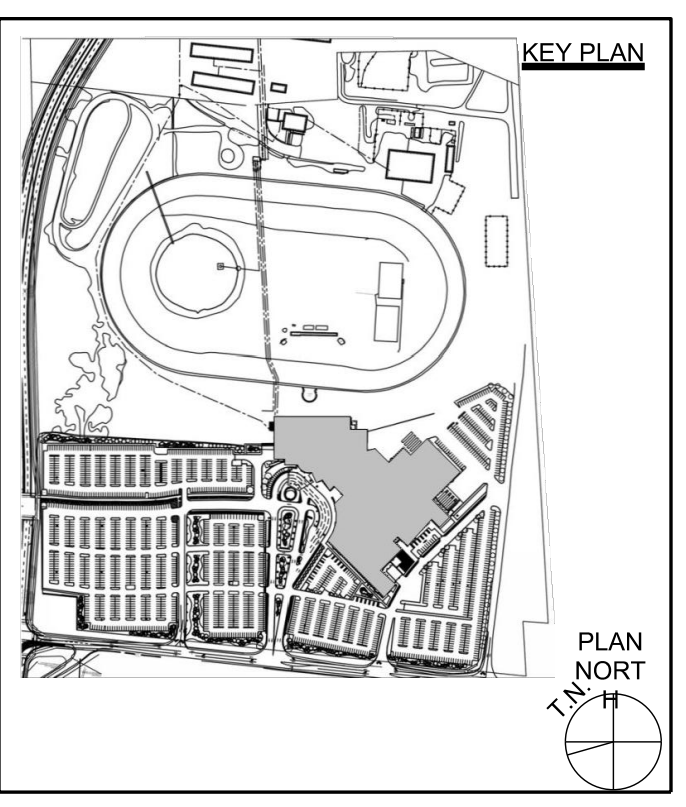

PLANNING
LANDSCAPE ARCHITECTURE
URBAN DESIGN
INNER HARBOR CENTER
400 EAST PRATT STREET, STE 502
BALTIMORE, MARYLAND 21202 USA
TEL: 443.539.3350

HARD ROCK HOTEL
CASINO
4837 ALBION ROAD,
GLOUCESTER, OTTAWA,
ON, CANADA
4837 ALBION RD,
GLOUCESTER, OTTAWA
ONTARIO, CANADA

SUBMISSIONS		
NO.	DATE	DESCRIPTION
4.	Nov. 7/22	REVISED PER CITY COMMENTS
3.	Nov. 4/22	ISSUED FOR COORDINATION
2.	Apr. 24/20	REVISED PER CITY COMMENTS
1.	Nov. 20/19	ISS. FOR SITE PLAN APPROVAL

DRAWING TITLE:
SITE LANDSCAPE PLAN

DRAWN BY: VH   DATE: 04/17/2020
REVIEWED BY: CAS
SCALE: 1:300   DRAWING NO. L1.06
PROJECT NO. 19072.00