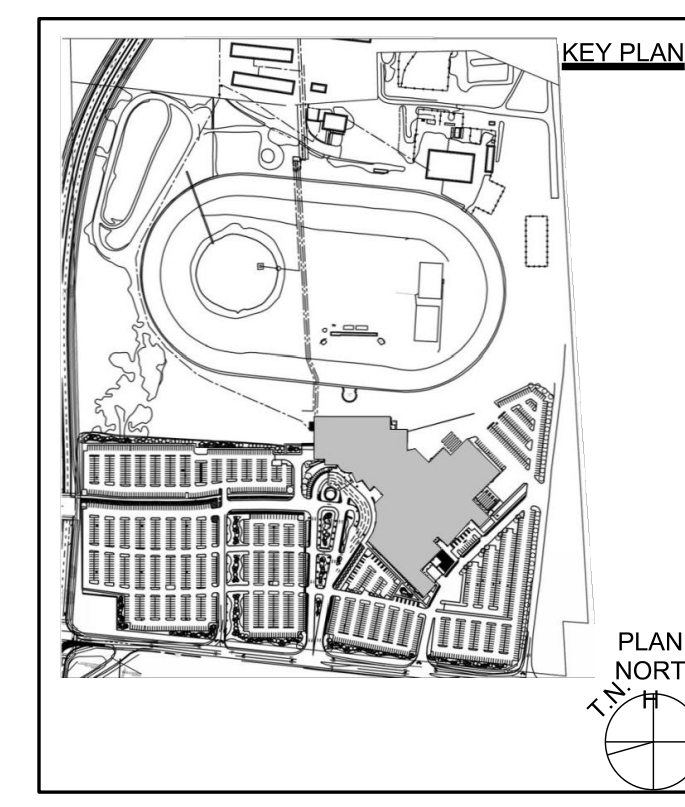

PLANNING
LANDSCAPE ARCHITECTURE
URBAN DESIGN

INNER HARBOR CENTER
400 EAST PRATT STREET, STE 502
BALTIMORE, MARYLAND 21202 USA
TEL: 443.539.3350

HARD ROCK HOTEL CASINO
4837 ALBION ROAD,
GLOUCESTER, OTTAWA,
ON, CANADA

4837 ALBION RD,
GLOUCESTER, OTTAWA
ONTARIO, CANADA

SUBMISSIONS		
NO.	DATE	DESCRIPTION
4.	Nov. 7/22	REVISED PER CITY COMMENTS
3.	Nov. 4/22	ISSUED FOR COORDINATION
2.	Apr. 24/20	REVISED PER CITY COMMENTS
1.	Nov. 20/19	ISS. FOR SITE PLAN APPROVAL

DRAWING TITLE:
SITE LANDSCAPE PLAN

DRAWN BY: VH	DATE:
REVIEWED BY: CAS	04/17/2020
SCALE: 1:300	DRAWING NO. L1.04
PROJECT NO. 19072.00