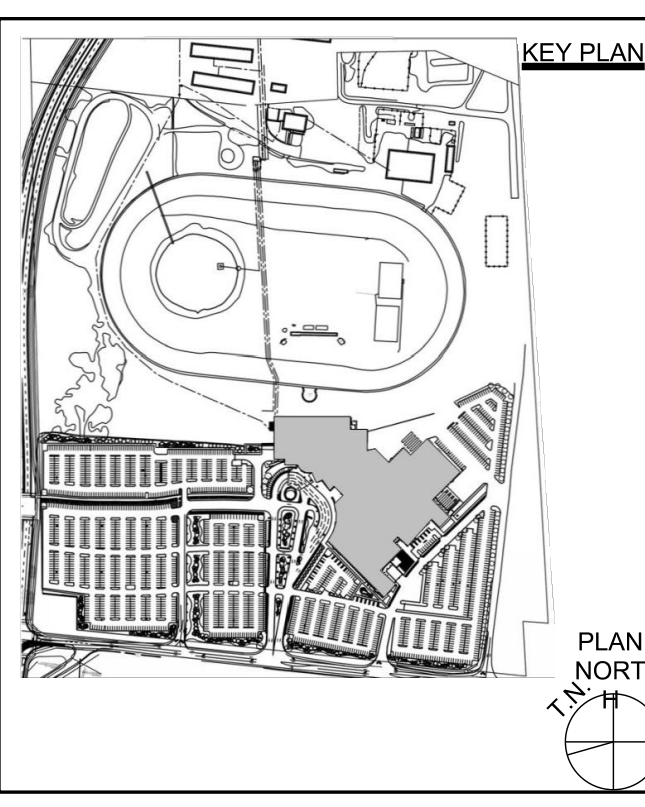

edsa

PLANNING
LANDSCAPE ARCHITECTURE
URBAN DESIGN

INNER HARBOR CENTER
400 EAST PRATT STREET, STE 502
BALTIMORE, MARYLAND 21202 USA
TEL: 443.539.3350

Hard Rock CASINO

HARD ROCK HOTEL CASINO
4837 ALBION ROAD,
GLOUCESTER, OTTAWA,
ON, CANADA
4837 ALBION RD,
GLOUCESTER, OTTAWA
ONTARIO, CANADA

SUBMISSIONS

NO.	DATE	DESCRIPTION
4.	Nov. 7/22	REVISED PER CITY COMMENTS
3.	Nov. 4/22	ISSUED FOR COORDINATION
2.	Apr. 24/20	REVISED PER CITY COMMENTS
1.	Nov. 20/19	ISS. FOR SITE PLAN APPROVAL

DRAWING TITLE:
SITE LANDSCAPE PLAN

DRAWN BY: VH DATE:
REVIEWED BY: CAS DATE: 04/17/2020

SCALE: 1:300 DRAWING NO.
PROJECT NO. 19072.00 **L1.01**