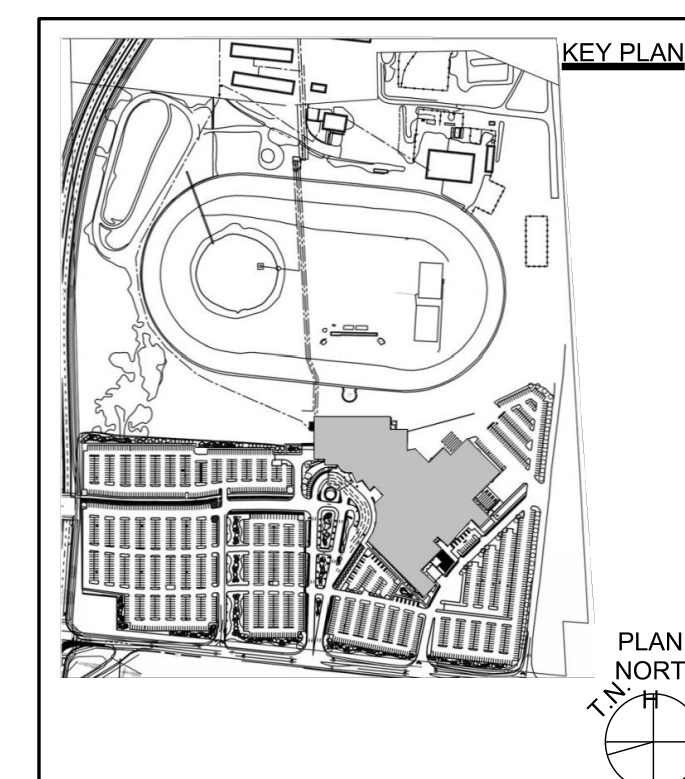

edsa
PLANNING
LANDSCAPE ARCHITECTURE
URBAN DESIGN
INNER HARBOR CENTER
400 EAST PRATT STREET, STE 502
BALTIMORE, MARYLAND 21202 USA
TEL: 443.539.3350

Hard Rock CASINO
HARD ROCK HOTEL CASINO
4837 ALBION ROAD,
GLOUCESTER, OTTAWA,
ON, CANADA
4837 ALBION RD,
GLOUCESTER, OTTAWA
ONTARIO, CANADA

SUBMISSIONS		
NO.	DATE	DESCRIPTION
4.	Nov. 7/22	REVISED PER CITY COMMENTS
3.	Nov. 4/22	ISSUED FOR COORDINATION
2.	Apr. 24/20	REVISED PER CITY COMMENTS
1.	Nov. 20/19	ISS. FOR SITE PLAN APPROVAL