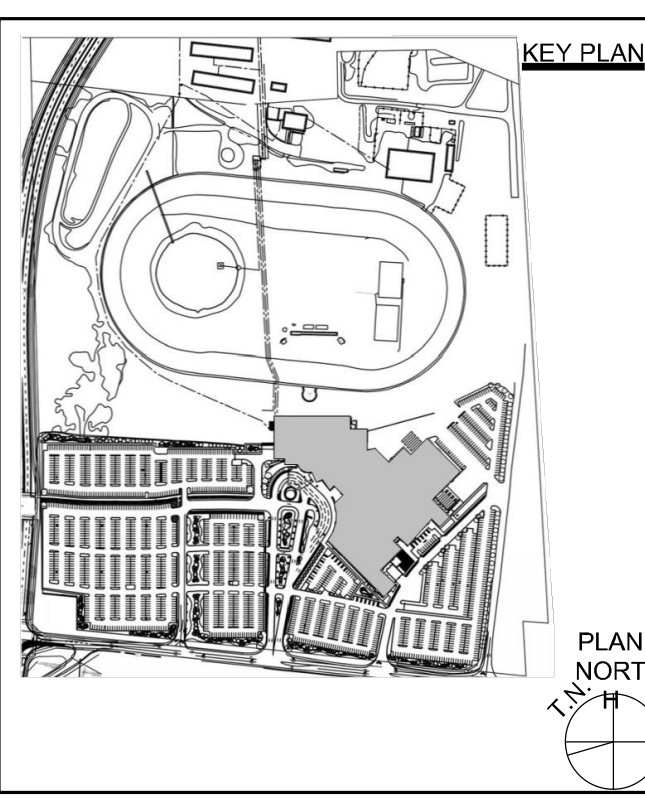

Allanlin

ALLISON HAMLIN
MANAGER (A), DEVELOPMENT REVIEW WEST
PLANNING, REAL ESTATE & ECONOMIC DEVELOPMENT
DEPARTMENT, CITY OF OTTAWA

APPROVED
By Allison Hamlin at 1:22 pm, Aug 03, 2023

edsa

PLANNING
LANDSCAPE ARCHITECTURE
URBAN DESIGN

INNER HARBOR CENTER
400 EAST PRATT STREET, STE 502
BALTIMORE, MARYLAND 21202 USA
TEL: 443.539.3350

Hard Rock
CASINO

HARD ROCK HOTEL
CASINO
4837 ALBION ROAD,
GLOUCESTER, OTTAWA,
ON, CANADA

4837 ALBION RD,
GLOUCESTER, OTTAWA
ONTARIO, CANADA

SUBMISSIONS

NO.	DATE	DESCRIPTION
10.	July 25/23	REVISED PER CITY COMMENTS
9.	July 14/23	ISSUED FOR PERMIT
8.	June 20/23	REVISED PER CITY COMMENTS
7.	May 11/23	REVISED PER CITY COMMENTS
6.	Mar. 3/23	REVISED PER CITY COMMENTS
5.	Nov. 15/22	DESIGN DOCUMENTS PACKAGE
4.	Nov. 7/22	REVISED PER CITY COMMENTS
3.	Nov. 4/22	ISSUED FOR COORDINATION
2.	Apr. 24/20	REVISED PER CITY COMMENTS
1.	Nov. 20/19	ISS. FOR SITE PLAN APPROVAL