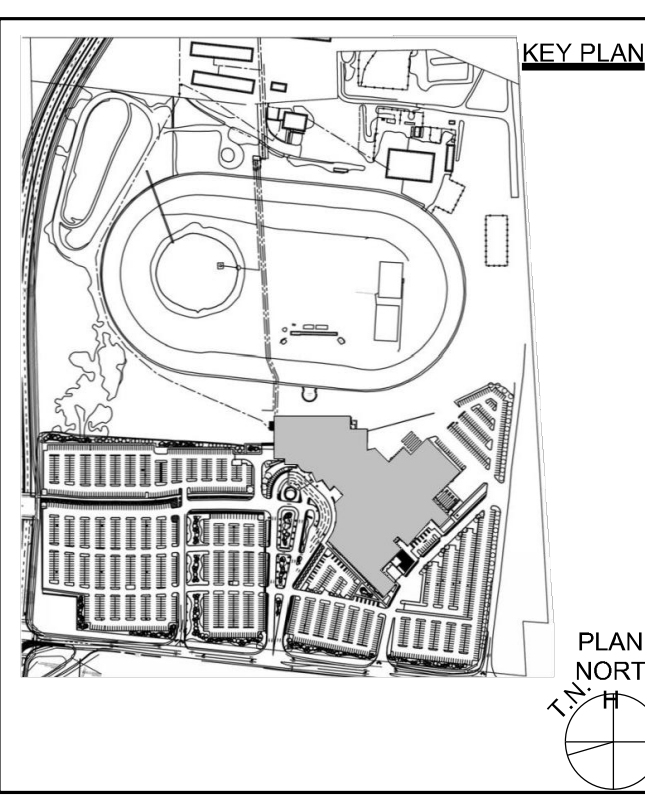

Allison Hamlin

ALLISON HAMLIN
MANAGER (A), DEVELOPMENT REVIEW WEST
PLANNING, REAL ESTATE & ECONOMIC DEVELOPMENT
DEPARTMENT, CITY OF OTTAWA

APPROVED
By Allison Hamlin at 1:22 pm, Aug 03, 2023

edsa

PLANNING
LANDSCAPE ARCHITECTURE
URBAN DESIGN

INNER HARBOR CENTER
400 EAST PRATT STREET, STE 502
BALTIMORE, MARYLAND 21202 USA
TEL: 443.539.3350

Hard Rock
CASINO

HARD ROCK HOTEL
CASINO
4837 ALBION ROAD,
GLOUCESTER, OTTAWA,
ON, CANADA

4837 ALBION RD,
GLOUCESTER, OTTAWA
ONTARIO, CANADA

SUBMISSIONS		
NO.	DATE	DESCRIPTION
10.	July 25/23	REVISED PER CITY COMMENTS
9.	July 14/23	ISSUED FOR PERMIT
8.	June 20/23	REVISED PER CITY COMMENTS
7.	May 11/23	REVISED PER CITY COMMENTS
6.	Mar. 3/23	REVISED PER CITY COMMENTS
5.	Nov. 15/22	DESIGN DOCUMENTS PACKAGE
4.	Nov. 7/22	REVISED PER CITY COMMENTS
3.	Nov. 4/22	ISSUED FOR COORDINATION
2.	Apr. 24/20	REVISED PER CITY COMMENTS
1.	Nov. 20/19	ISS. FOR SITE PLAN APPROVAL