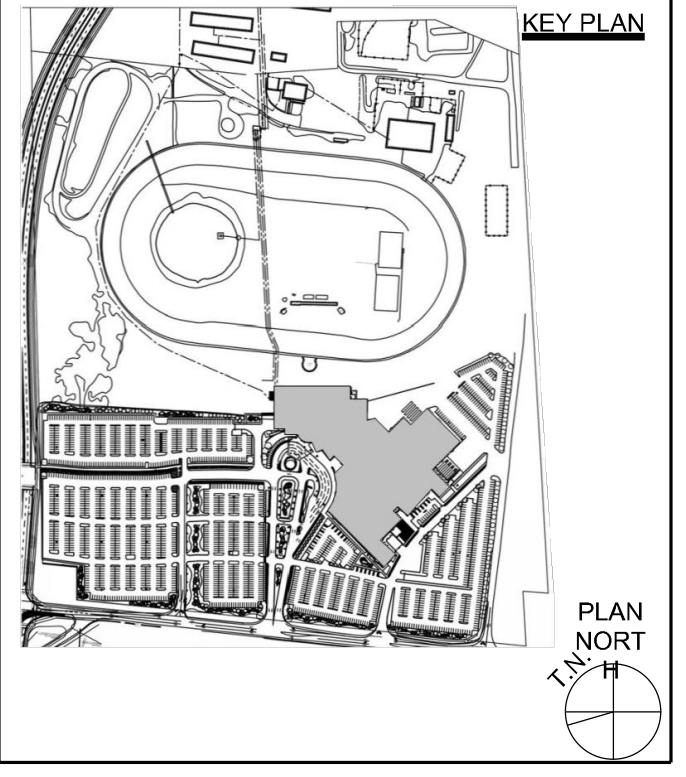

Hard Rock
CASINO

HARD ROCK HOTEL
CASINO
4837 ALBION ROAD,
GLOUCESTER, OTTAWA,
ON, CANADA

4837 ALBION RD,
GLOUCESTER, OTTAWA
ONTARIO, CANADA

SUBMISSIONS

NO.	DATE	DESCRIPTION
10.	July 25/23	REVISED PER CITY COMMENTS
9.	July 14/23	ISSUED FOR PERMIT
8.	June 20/23	REVISED PER CITY COMMENTS
7.	May 11/23	REVISED PER CITY COMMENTS
6.	Mar. 3/23	REVISED PER CITY COMMENTS
5.	Nov. 15/22	DESIGN DOCUMENTS PACKAGE
4.	Nov. 7/22	REVISED PER CITY COMMENTS
3.	Nov. 4/22	ISSUED FOR COORDINATION
2.	Apr. 24/20	REVISED PER CITY COMMENTS
1.	Nov. 20/19	ISS. FOR SITE PLAN APPROVAL

DRAWING TITLE:
**SITE LANDSCAPE PLAN
NORTH-WEST
DEVELOPMENT**

DRAWN BY: VH DATE: 04/17/2020
REVIEWED BY: CAS
SCALE: 1:300 DRAWING NO.:
PROJECT NO. 19072.00 **L1.01**

D07-12-19-0191