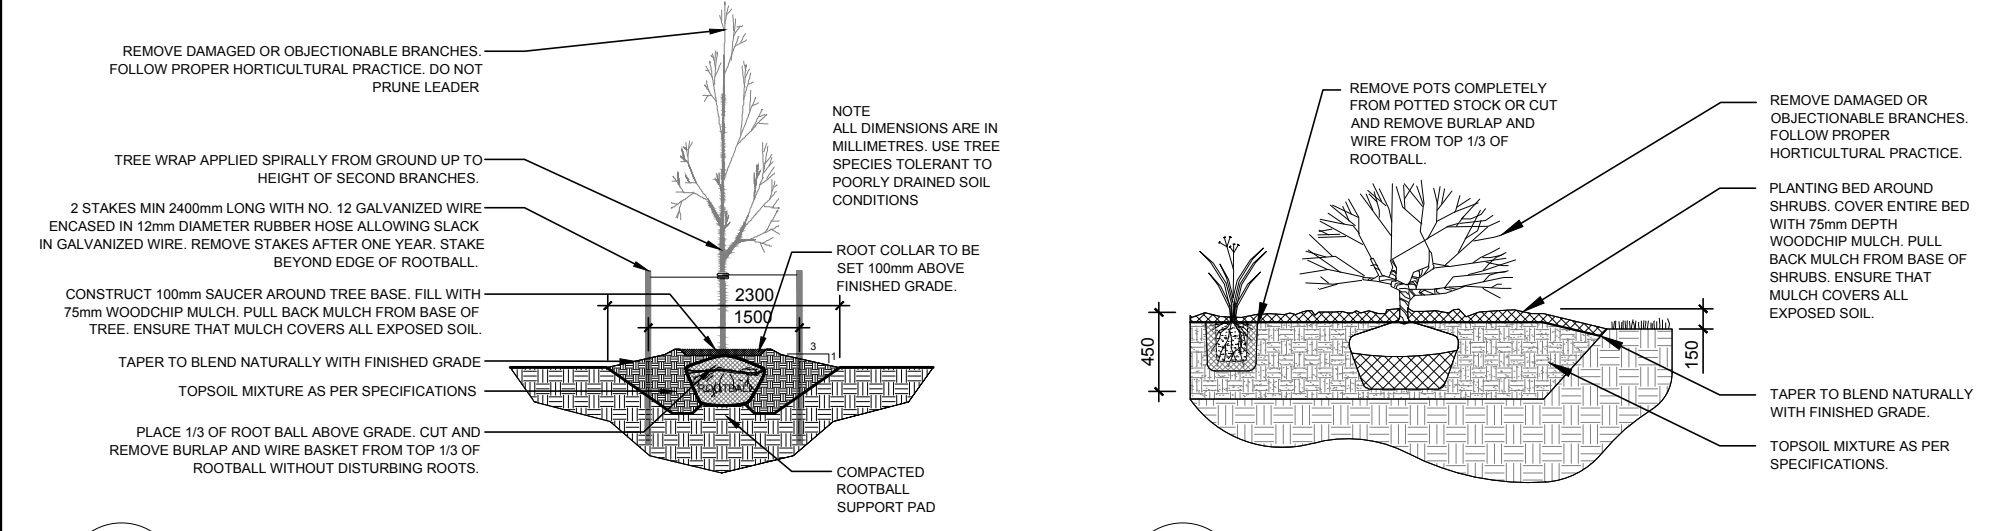

PROJECT NORTH

DRAWING NO. **L.1**

PLOT SIZE ARCH-D

PROPOSED PLANT LIST

KEY	qty	BOTANICAL NAME	COMMON NAME	SIZE	CONDITION	REMARKS
TREES						
FM	20	Acer x freemanni 'Jeffersred'	Autumn Blaze Maple	70mm ø	B&B	
GK	2	Ginkgo biloba 'Princeton Sentry'	Princeton Sentry Ginkgo	70mm ø	B&B	
HL	3	Celtis occidentalis	Common Hackberry	70mm ø	B&B	
HL	9	Gleditsia triacanthos 'Skyline'	Skyline Honey Locust	70mm ø	B&B	
SHRUBS & PERENNIALS						
AH	40	Hydrangea arborescens 'Annabelle'	Annabelle Hydrangea	3 gal. pot	Potted	800 mm o.c.
AW	44	Spiraea x bumalda 'Anthony Waterer'	Anthony Waterer Spiraea	600mm ht.	Potted	1000 mm o.c.
BW	26	Buxus Green Gem'	Green Gem Boxwood	2 gal. pot	Potted	800 mm o.c.
DL	120	Hemerocallis 'Stella D'Oro'	Stella D'Oro Day Lily	150mm pot	Potted	400 mm o.c.
FS	33	Sorbaria sorbifolia 'Sem'	Sem False Spiraea	600mm ht.	Potted	800 mm o.c.
GS	81	Spiraea x arguta	Carland Spiraea	800mm spr.	Potted	1000 mm o.c.
JJ	23	Juniperus procumbens 'Nana'	Dwarf Japanese Garden Juniper	3 gal pot	Potted	1000 mm o.c.
KF	119	Calamagrostis 'Karl Foerster'	Karl Foerster Grass	250mm pot	Potted	800 mm o.c.
MP	43	Pinus mugo 'Plumillo'	Dwarf Mugo Pine	600mm spr.	Potted	800mm o.c.
OD	35	Calamagrostis x acutiflora 'Overdam'	Feather reed-grass 'Overdam'	250mm pot	Potted	800 mm o.c.
SR	71	Pharisis arundinacea 'Strawberries & Cream'	Strawberries & Cream Ribbon Grass	250mm pot	Potted	600 mm o.c.
YE	13	Taxus cuspidata 'Emerald Spreader' (Monlooc)	Emerald Spreader Compact Yew	600 mm spr.	Potted	1500 mm o.c.

1 LANDSCAPE PLAN
L.1 SCALE 1:150

2 DECIDUOUS TREE PLANTING
L.1 N.T.S.

3 SHRUB & PERENNIAL PLANTING
L.1 N.T.S.