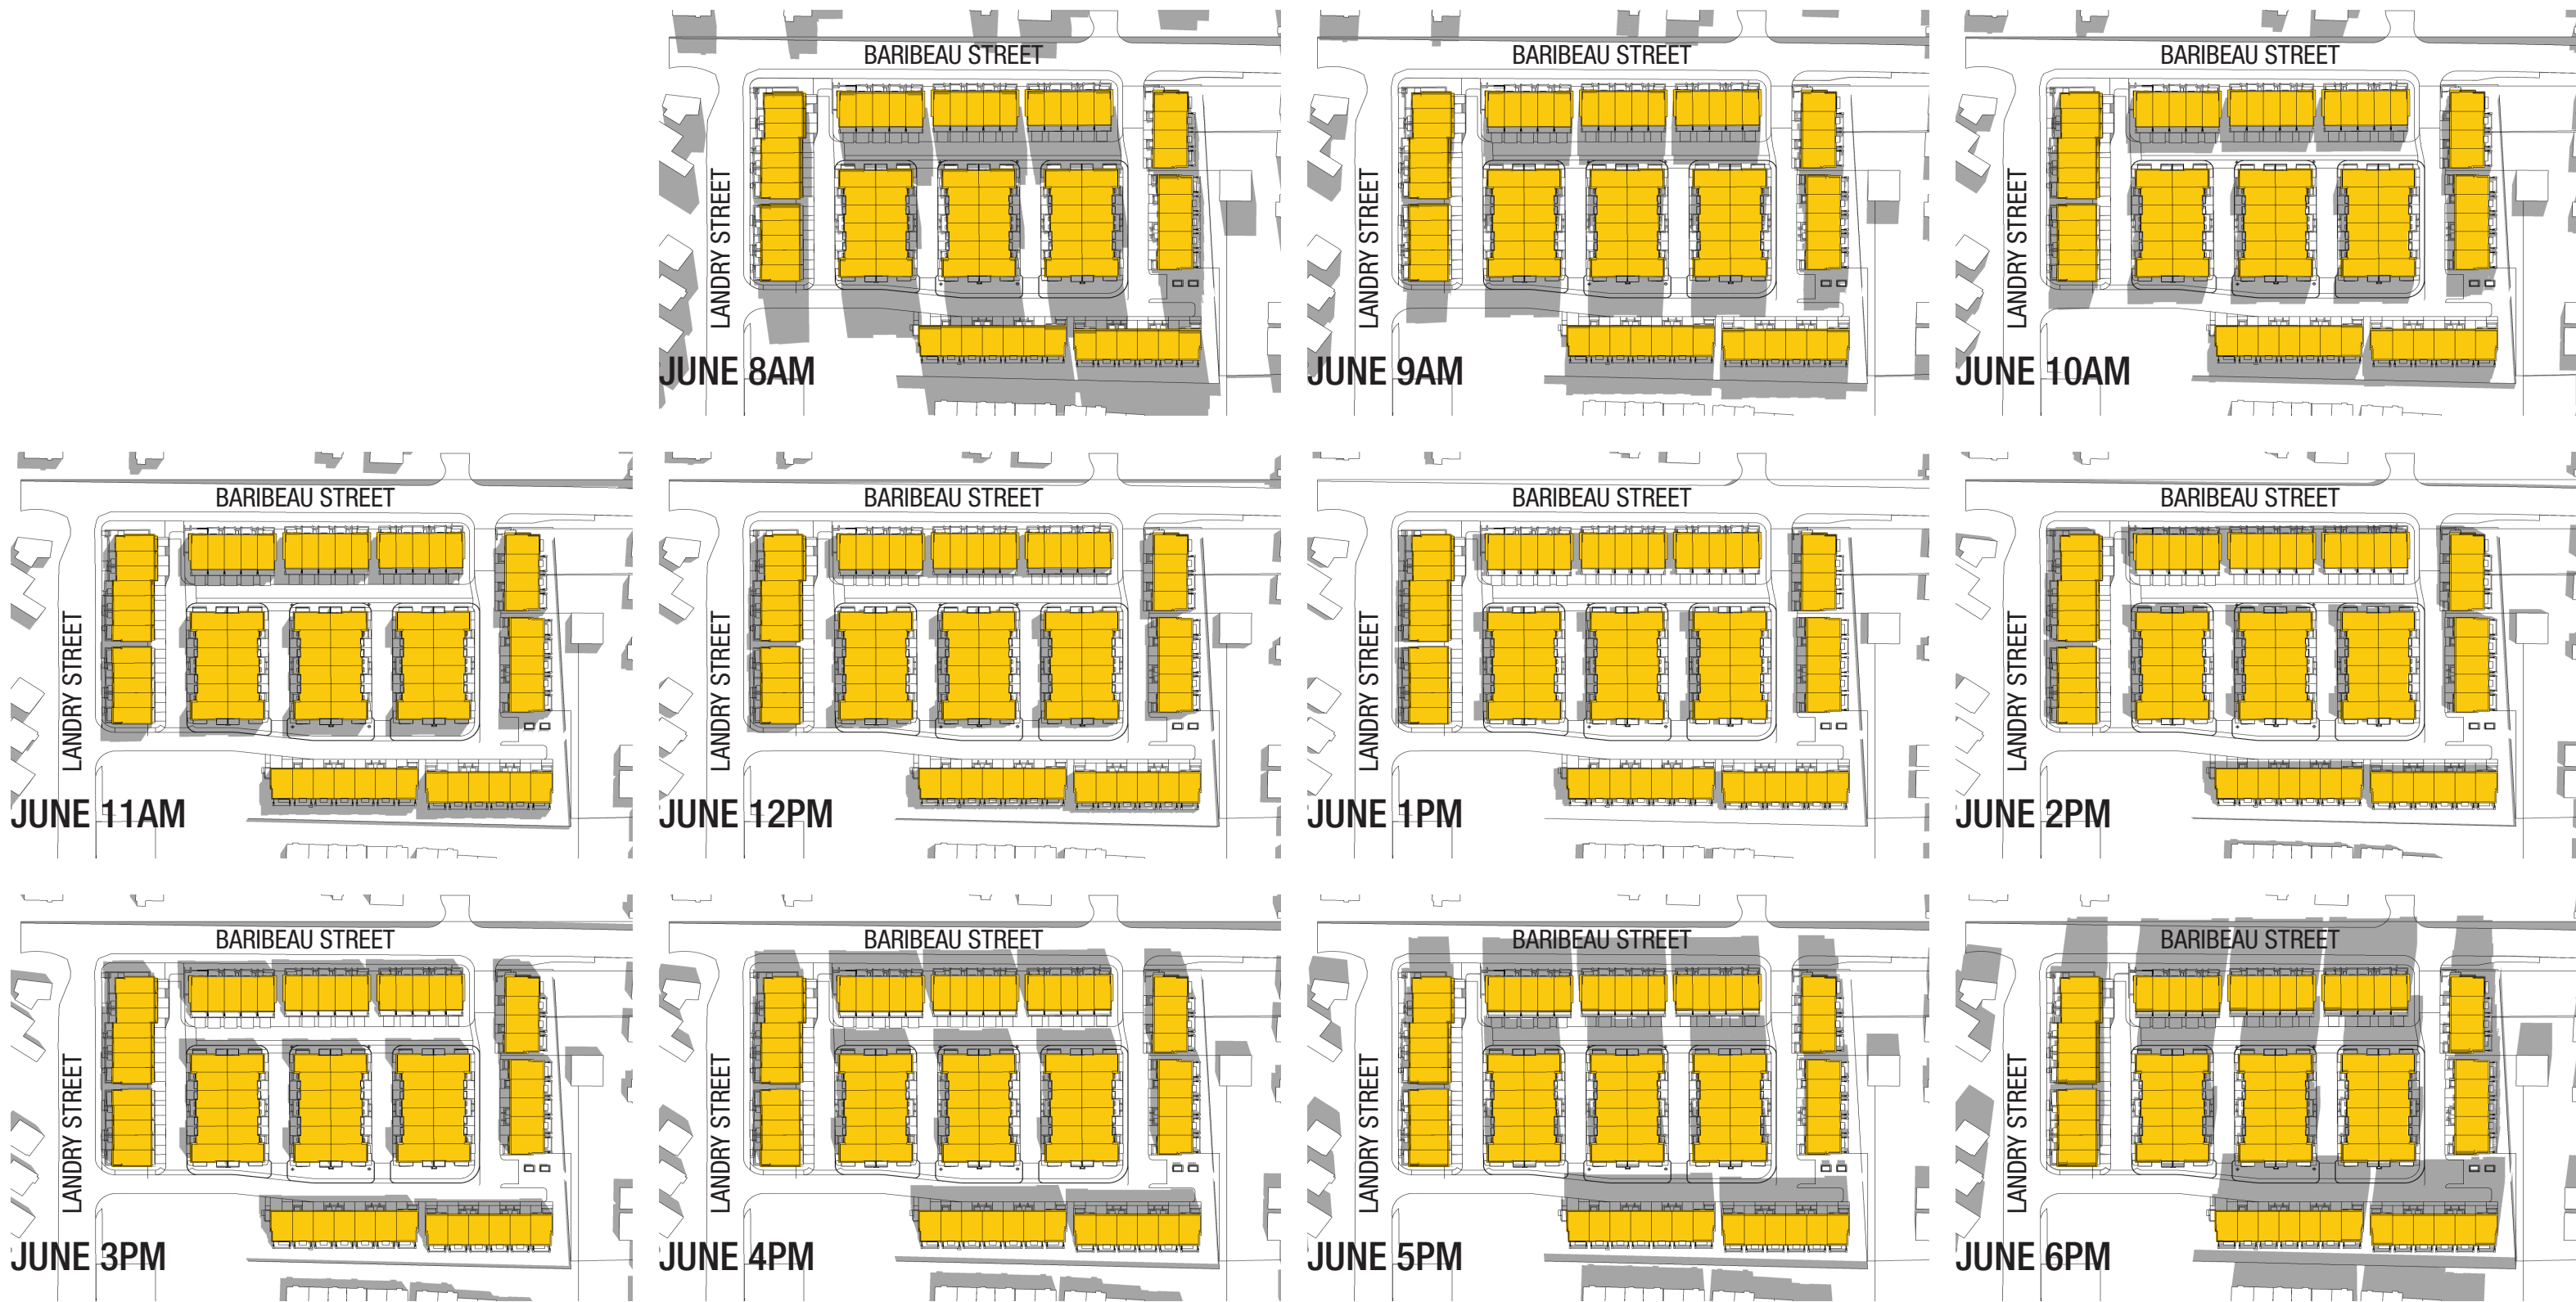

200 BARIBEAU STREET TOWNS

SUN SHADOW ANALYSIS

200 BARIBEAU STREET TOWNS

SUN SHADOW ANALYSIS

JULY 26TH, 2021

200 BARIBEAU STREET TOWNS

SUN SHADOW ANALYSIS

JULY 26TH, 2021