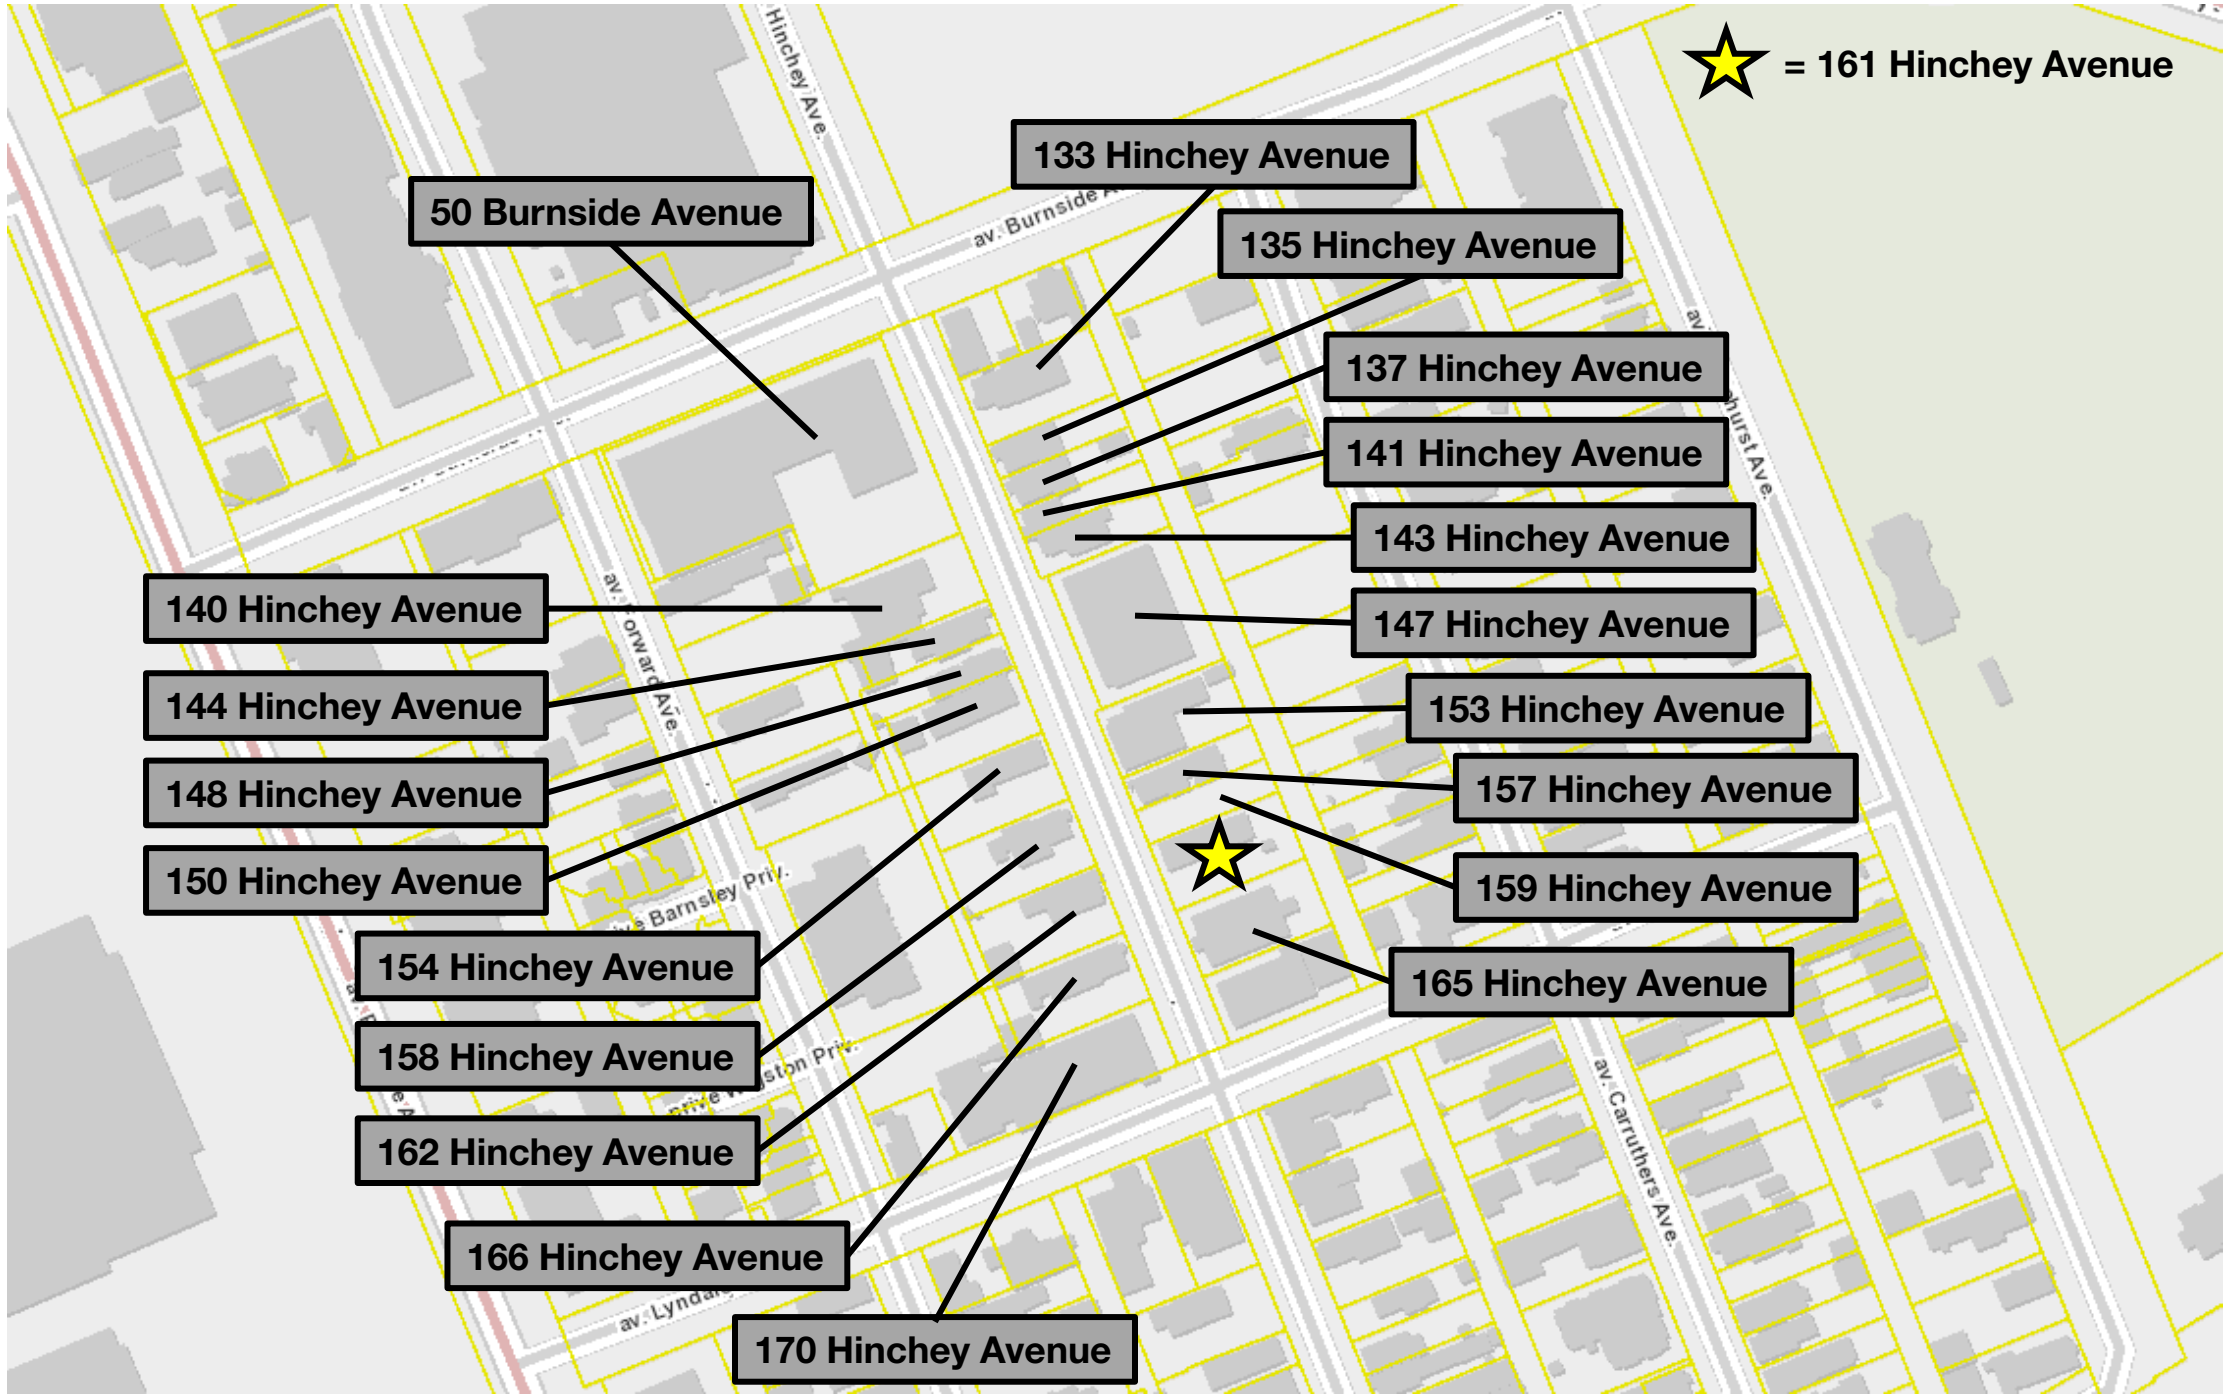

★ = 161 Hinchey Avenue

50 Burnside Avenue

133 Hinchey Avenue

135 Hinchey Avenue

137 Hinchey Avenue

141 Hinchey Avenue

143 Hinchey Avenue

147 Hinchey Avenue

140 Hinchey Avenue

144 Hinchey Avenue

148 Hinchey Avenue

150 Hinchey Avenue

153 Hinchey Avenue

157 Hinchey Avenue

159 Hinchey Avenue

154 Hinchey Avenue

158 Hinchey Avenue

162 Hinchey Avenue

165 Hinchey Avenue

166 Hinchey Avenue

170 Hinchey Avenue

Property	Lot Width	Driveway Width
50 Burnside Avenue	45.03 m	7.35 m
140 Hinchey Avenue	15.32 m	15.32 m
144 Hinchey Avenue	7.67 m	2.35 m
148 Hinchey Avenue	7.66 m	--
150 Hinchey Avenue	15.32 m	9.67 m
154 Hinchey Avenue	15.3 m	10.5 m
158 Hinchey Avenue	15.35 m	3 m
162 Hinchey Avenue	15.35 m	9.25 m
166 Hinchey Avenue	15.35 m	9.3 m
170 Hinchey Avenue	15.29 m	--
165 Hinchey Avenue	15.29 m	5.3 m
159 Hinchey Avenue	7.64 m	--
157 Hinchey Avenue	7.64 m	2.45 m
153 Hinchey Avenue	15.29 m	6.6 m
147 Hinchey Avenue	30.62 m	5 m
141-143 Hinchey Avenue	13.71 m	5.8 m
137 Hinchey Avenue	7.66 m	--
135 Hinchey Avenue	7.66 m	--
133 Hinchey Avenue	15.31 m	6.6 m

170 Hinchey Avenue

Front and Corner Side Yard
- **Group A**

Access and Parking Character
- **Group A**

Main Door
- **Group A**

166 Hinchey Avenue

Front and Corner Side Yard
- **Group D**

Access and Parking Character
- **Group D**