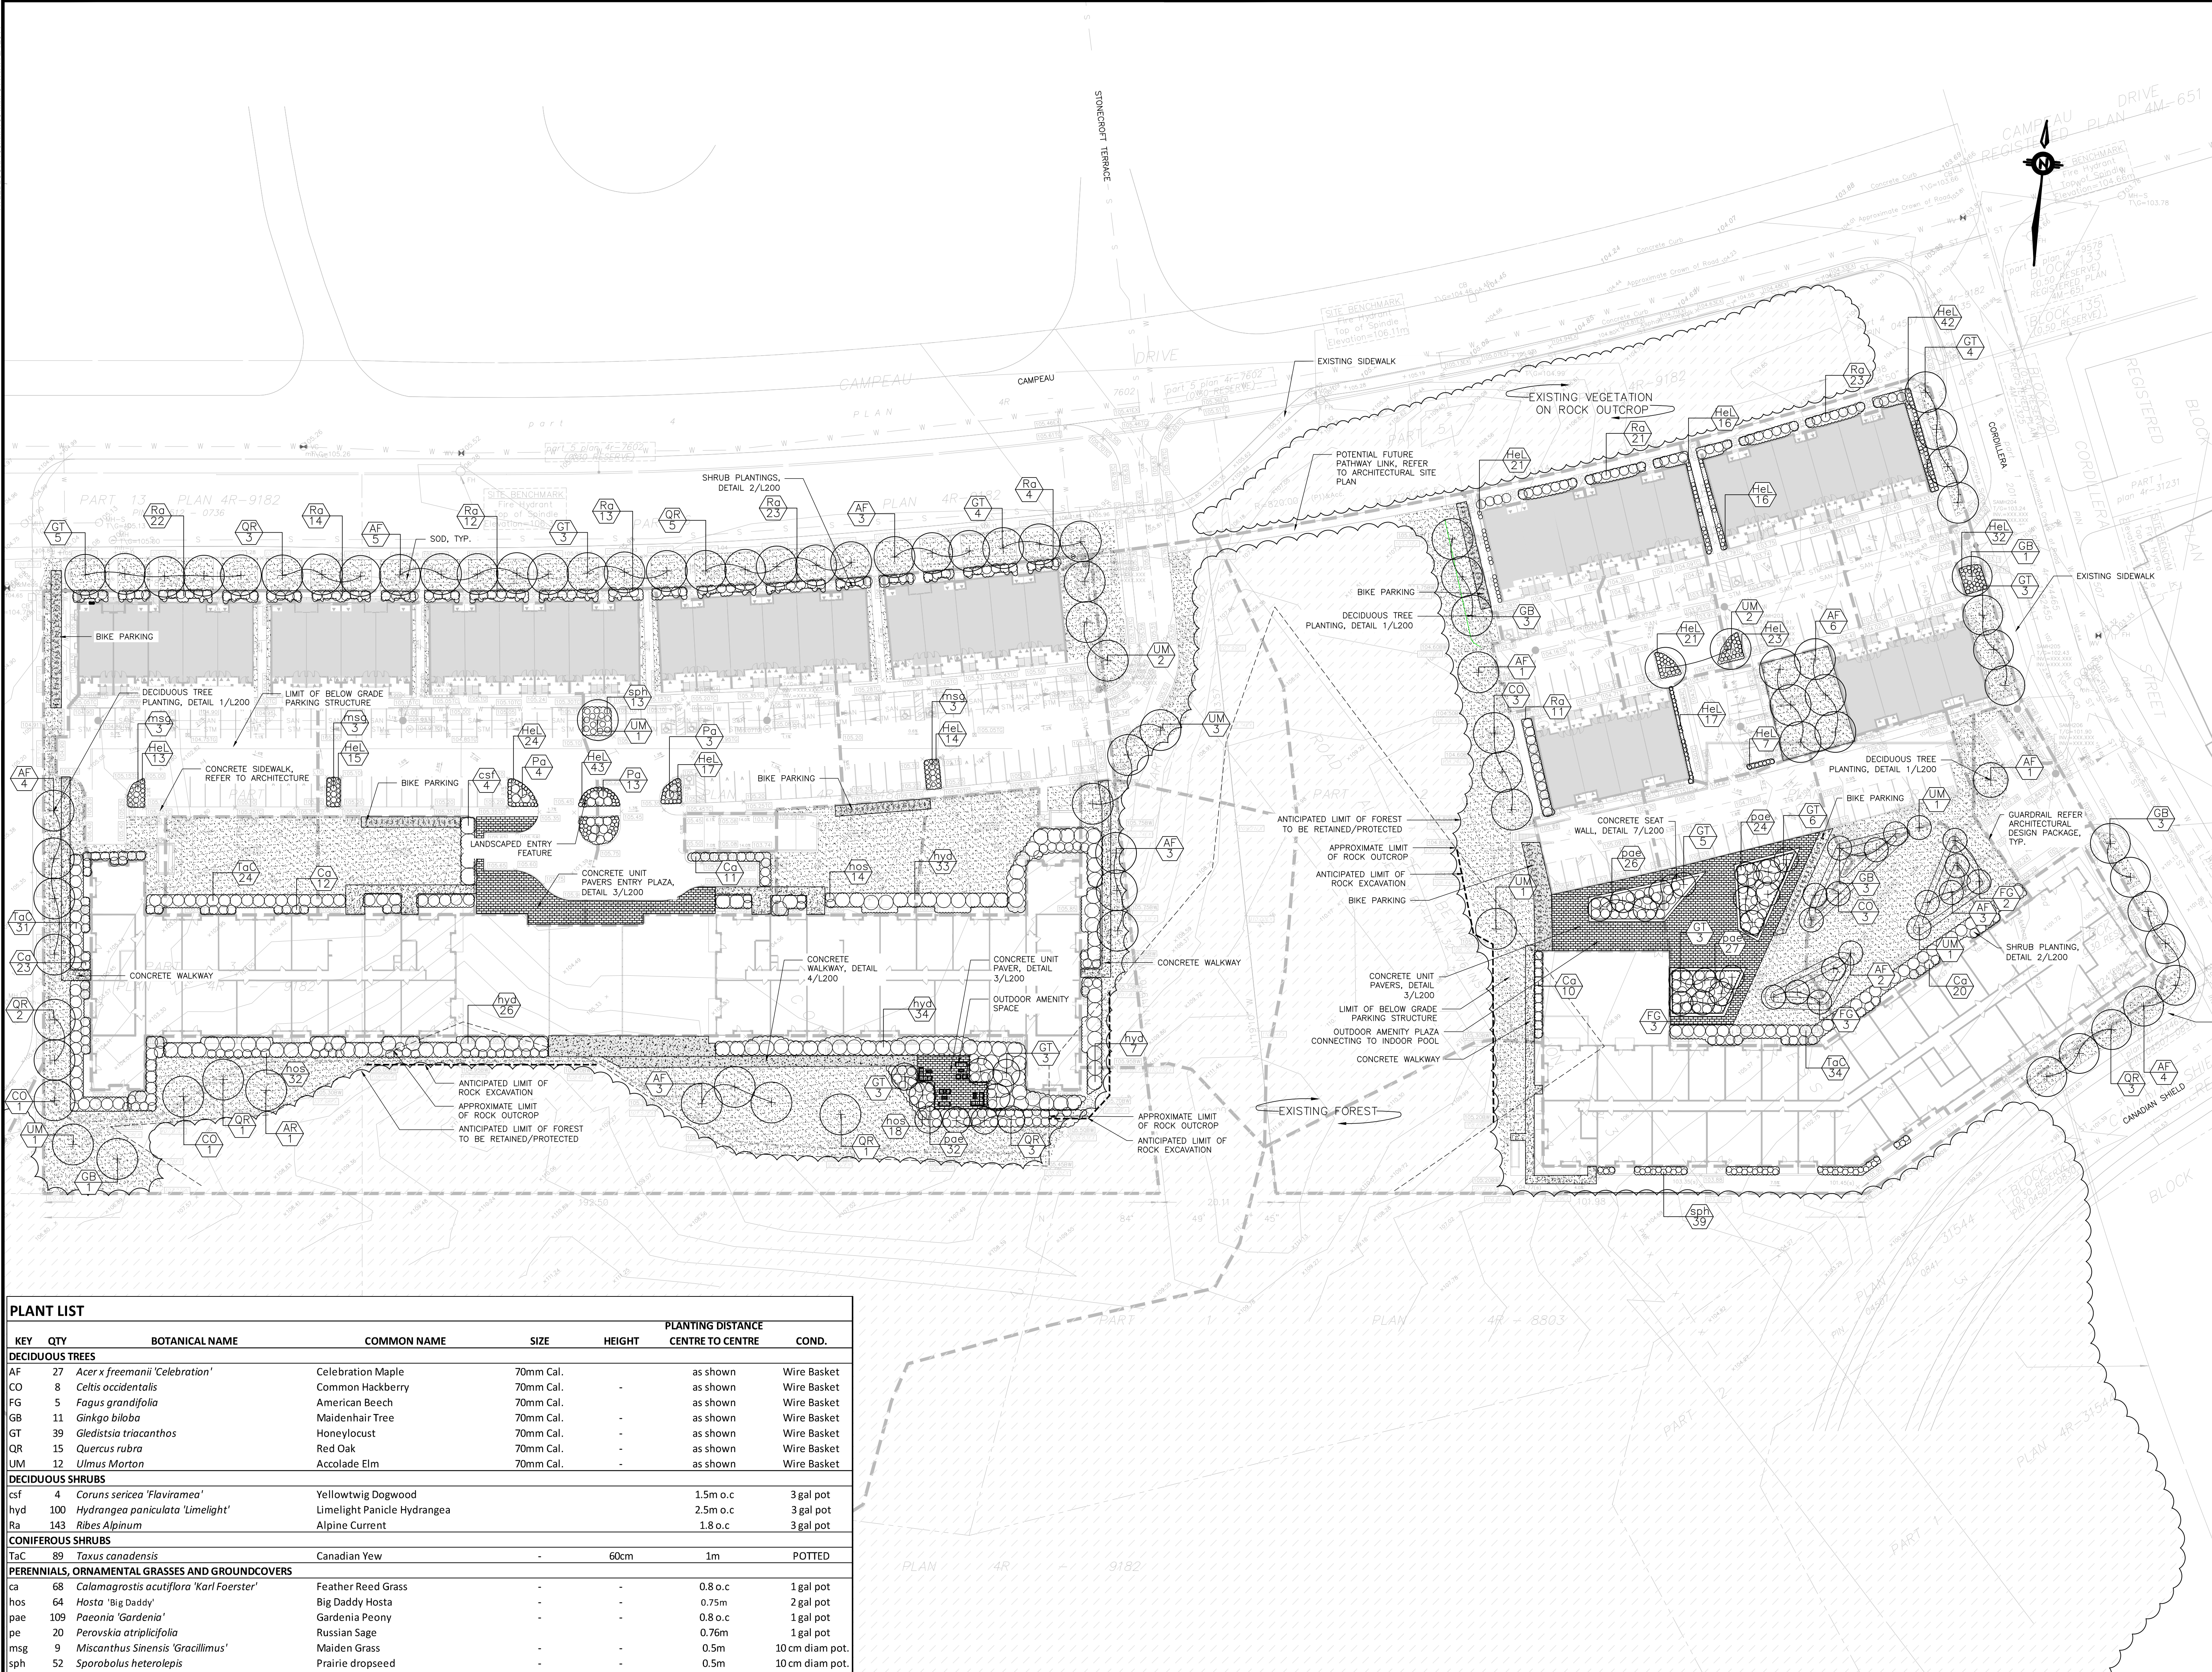

TITLE BLOCK: 700mm x 554mm QITAWALA 2014

CLIENT:

DESIGN FIRM: **wsp** Landscape Architecture
2511 Queensway Drive,
Suite 400
Ottawa, ON K2B8K2
L613-829-2800
wsp.ca

KEY MAP:

PLANT KEY

- DECIDUOUS TREE PLANTING.
- SHRUBS.
- UNIT PAVING
- CONCRETE PAVING
- SOD

REVISIONS

NO.	DATE	DESCRIPTION	BY
4	24-11-2020	SPA	JW
3	09-09-2020	REVISED DRAFT UDRP	BL
2	03-09-2020	DRAFT UDRP	BL
1	28-08-2020	DRAFT FOR REVIEW	WL

SCALE: HORIZONTAL 1:500 FULL SIZE
1:1000 HALF SIZE
1:2000 QUARTER SIZE

PROJECT TITLE: **6301 CAMPEAU DRIVE
KANATA, ONTARIO**

DRAWING TITLE: **LANDSCAPE PLAN**

PLANT LIST

KEY	QTY	BOTANICAL NAME	COMMON NAME	SIZE	HEIGHT	PLANTING DISTANCE CENTRE TO CENTRE	COND.
DECIDUOUS TREES							
AF	27	<i>Acer x freemanii</i> 'Celebration'	Celebration Maple	70mm Cal.	-	as shown	Wire Basket
CO	8	<i>Celtis occidentalis</i>	Common Hackberry	70mm Cal.	-	as shown	Wire Basket
FG	5	<i>Fagus grandifolia</i>	American Beech	70mm Cal.	-	as shown	Wire Basket
GB	11	<i>Ginkgo biloba</i>	Maidenhair Tree	70mm Cal.	-	as shown	Wire Basket
GT	39	<i>Gleditsia triacanthos</i>	Honeylocust	70mm Cal.	-	as shown	Wire Basket
QR	15	<i>Quercus rubra</i>	Red Oak	70mm Cal.	-	as shown	Wire Basket
UM	12	<i>Ulmus Morton</i>	Accolade Elm	70mm Cal.	-	as shown	Wire Basket
DECIDUOUS SHRUBS							
csf	4	<i>Corunus sericea</i> 'Flaviramea'	Yellowtwig Dogwood	-	-	1.5m o.c	3 gal pot
hyd	100	<i>Hydrangea paniculata</i> 'Limelight'	Limelight Panicle Hydrangea	-	-	2.5m o.c	3 gal pot
Ra	143	<i>Ribes Alpinum</i>	Alpine Current	-	-	1.8 o.c	3 gal pot
CONIFEROUS SHRUBS							
TaC	89	<i>Taxus canadensis</i>	Canadian Yew	-	-	1m	POTTED
PERENNIALS, ORNAMENTAL GRASSES AND GROUNDCOVERS							
ca	68	<i>Calamagrostis acutiflora</i> 'Karl Foerster'	Feather Reed Grass	-	-	0.8 o.c	1 gal pot
hos	64	<i>Hosta</i> 'Big Daddy'	Big Daddy Hosta	-	-	0.75m	2 gal pot
pae	109	<i>Paeonia</i> 'Gardenia'	Gardenia Peony	-	-	0.8 o.c	1 gal pot
pe	20	<i>Perovskia atriplicifolia</i>	Russian Sage	-	-	0.76m	1 gal pot
msg	9	<i>Miscanthus Sinensis</i> 'Gracillimus'	Maiden Grass	-	-	0.5m	10 cm diam pot.
sph	52	<i>Sporobolus heterolepis</i>	Prairie dropseed	-	-	0.5m	10 cm diam pot.