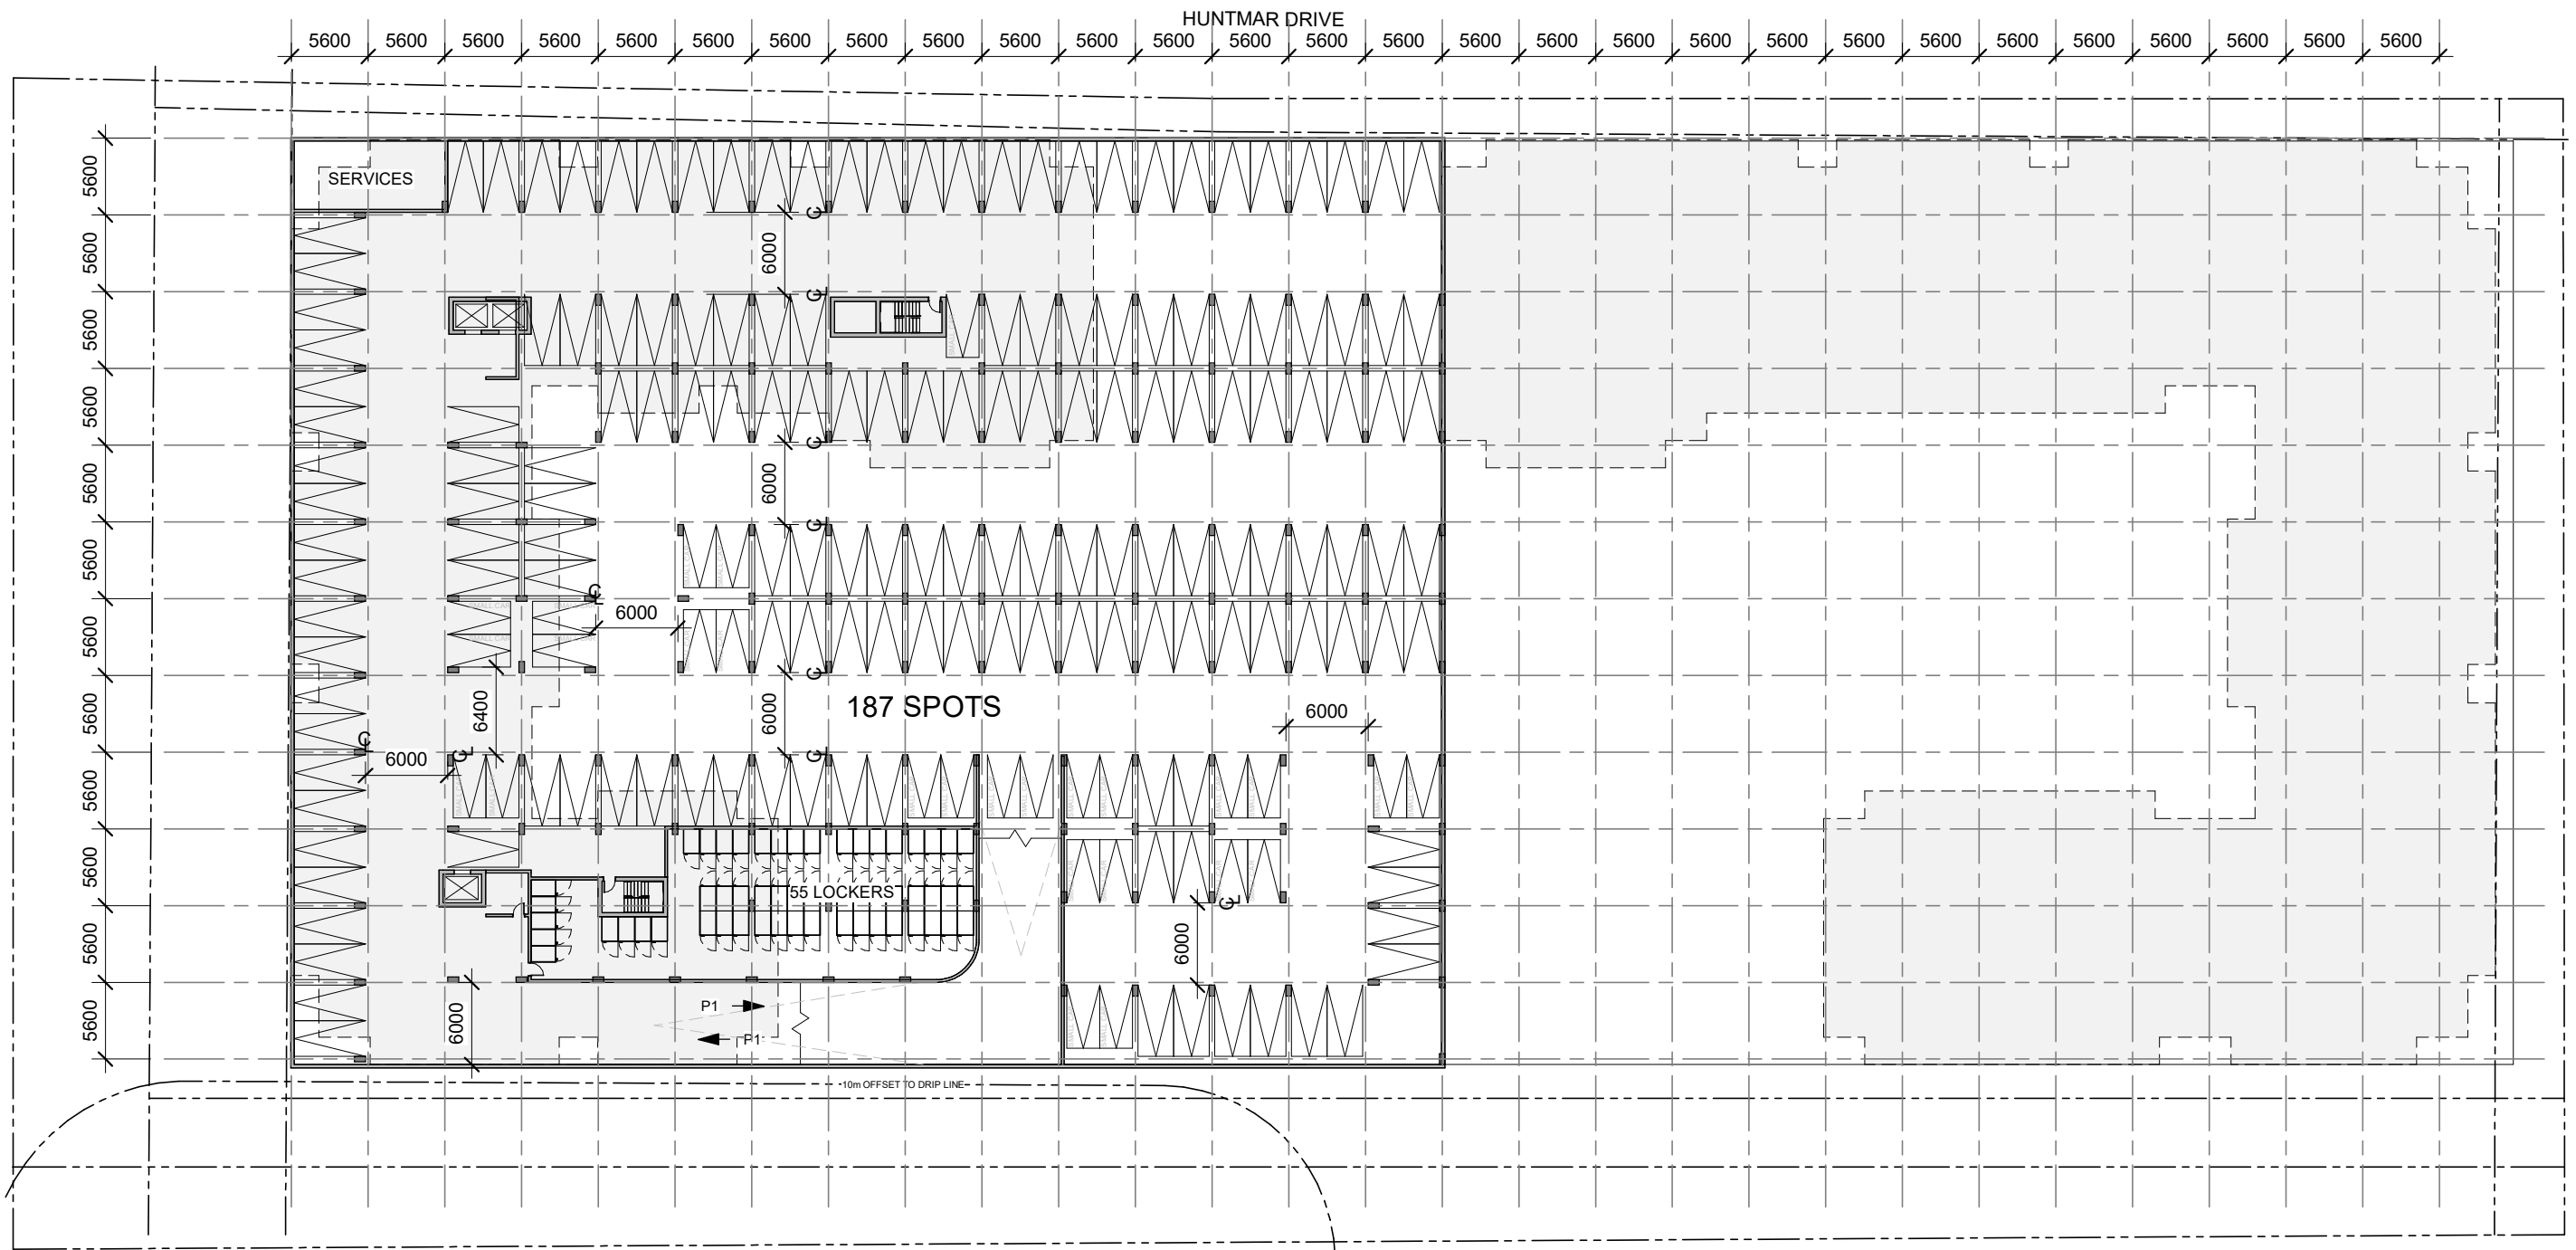

Building A - P1	
Parking:	155 (15 visitor + 140 resident) 13 small car spots (8%)
Bikes	70
Lockers:	94
Area:	61,249 sq. ft.

Building B - P1	
Parking:	143 (22 visitor + 121 resident) 14 small car spots (10%)
Bikes	115
Lockers:	195
Area:	57,308 sq. ft.

Building A - P2	
Parking:	187 resident 27 small car spots (14%)
Bikes	0
Lockers:	55
Area:	61,2545 sq. ft.