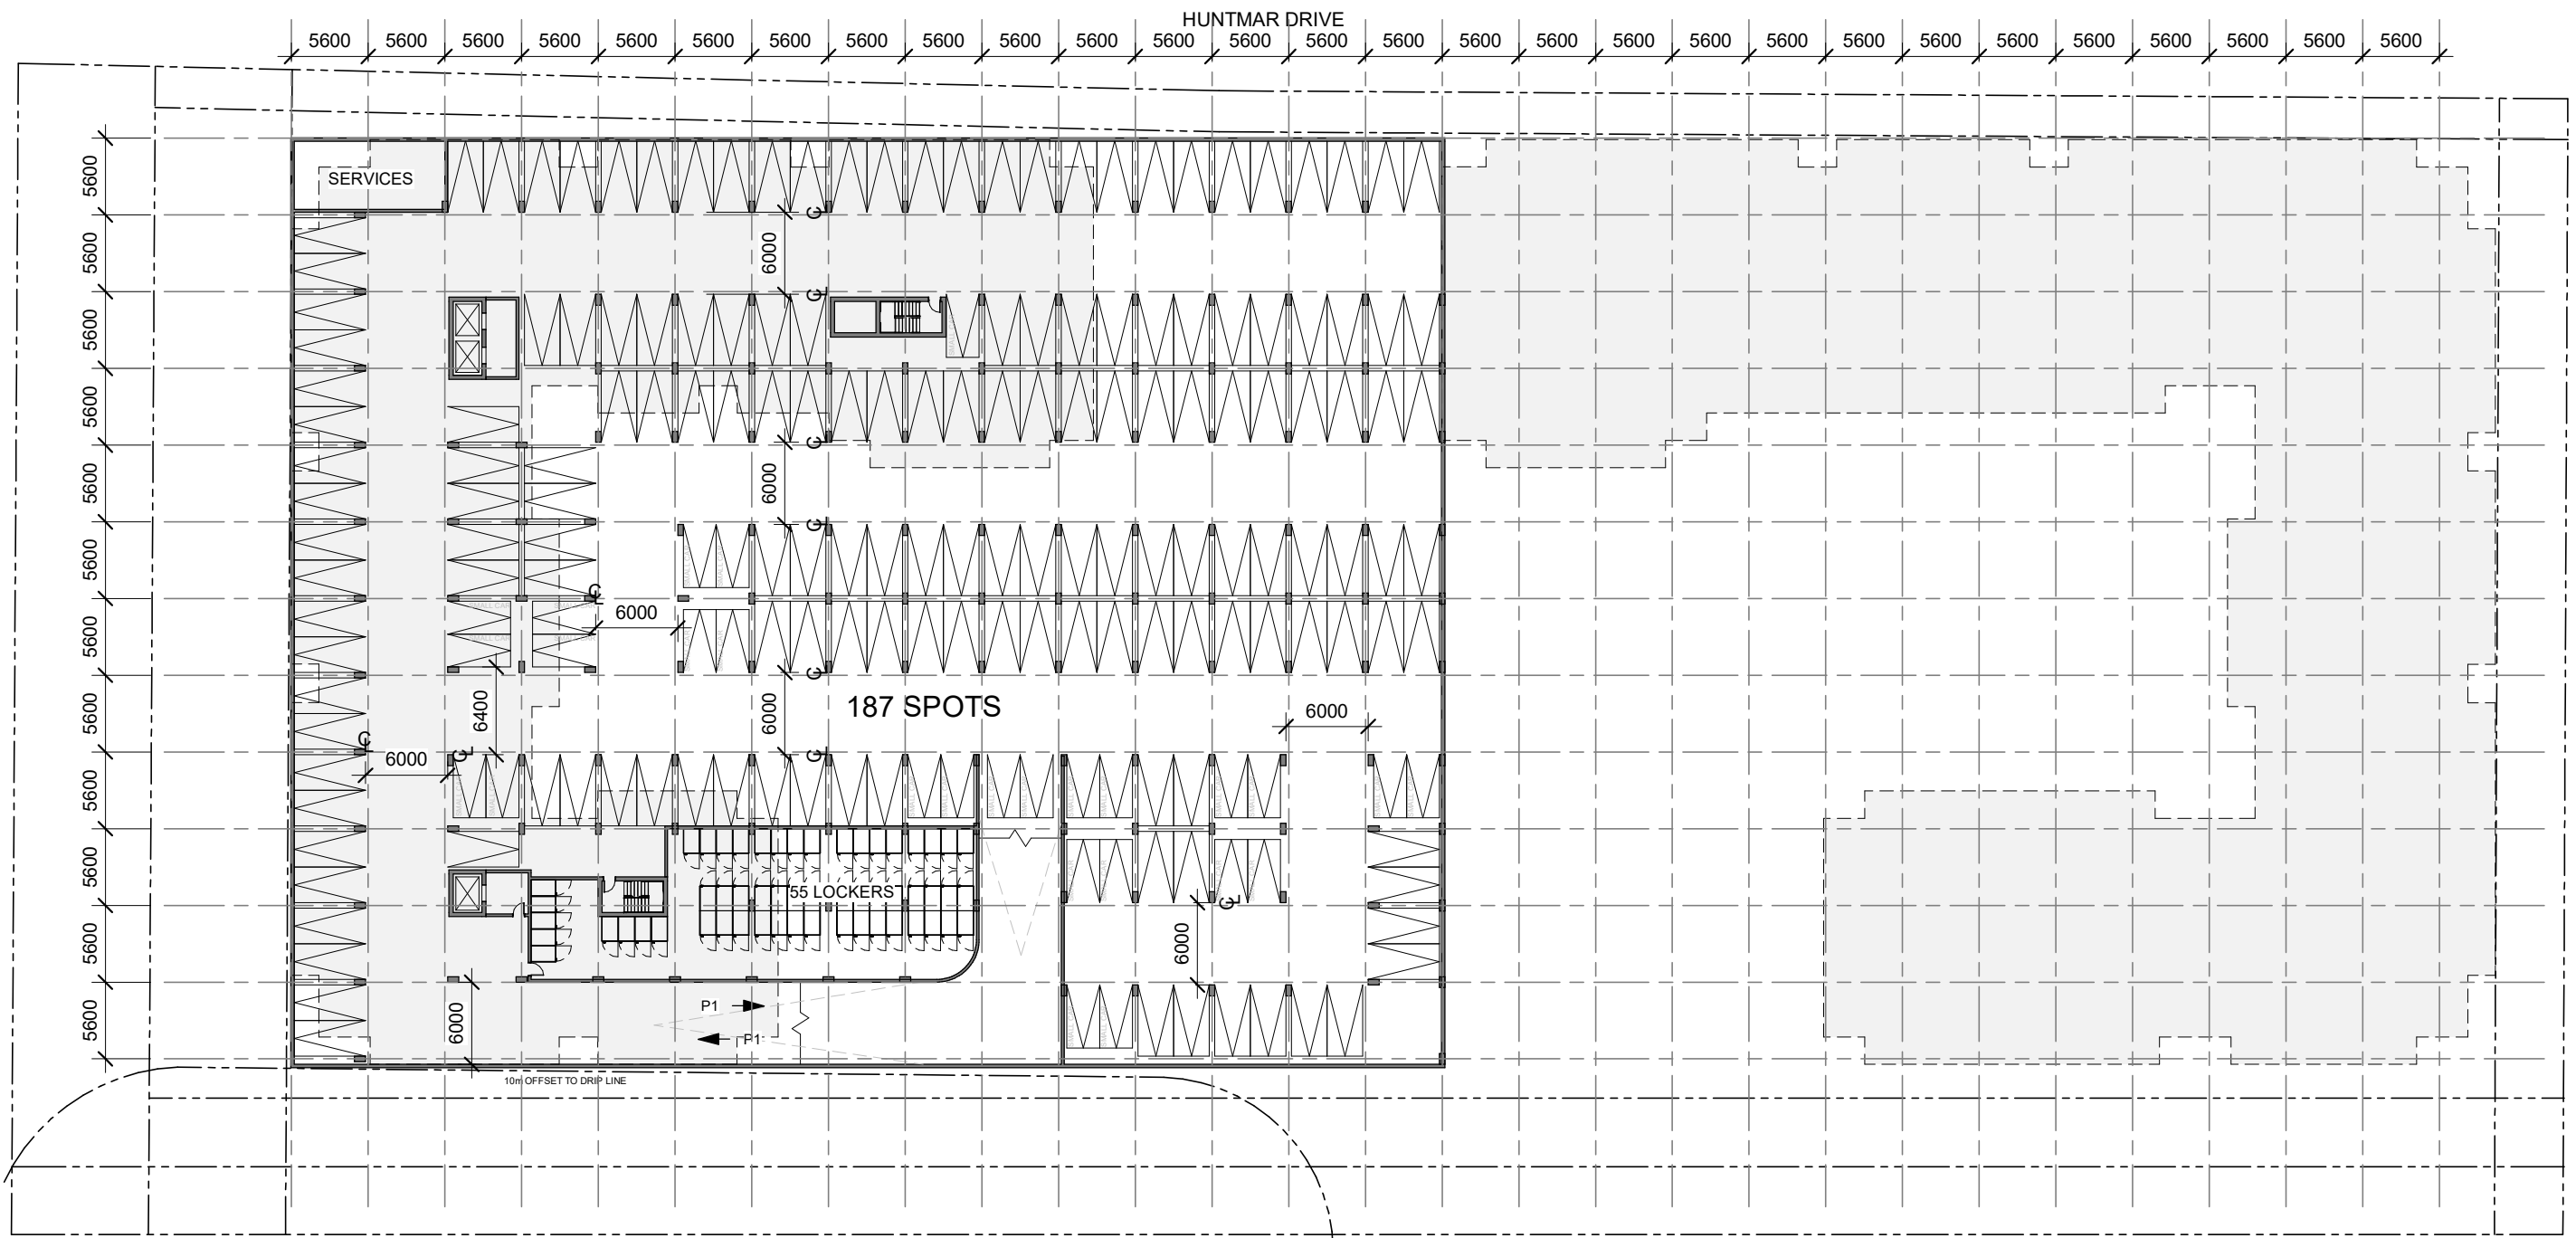

Building A - P1	
Parking:	155 (15 visitor + 140 resident) 13 small car spots (8%)
Bikes	70
Lockers:	94
Area:	61,249 sq. ft.

Building B - P1	
Parking:	143 (22 visitor + 121 resident) 14 small car spots (10%)
Bikes	115
Lockers:	195
Area:	57,308 sq. ft.

Building A - P2	
Parking:	187 resident 27 small car spots (14%)
Bikes	0
Lockers:	55
Area:	61,2545 sq. ft.