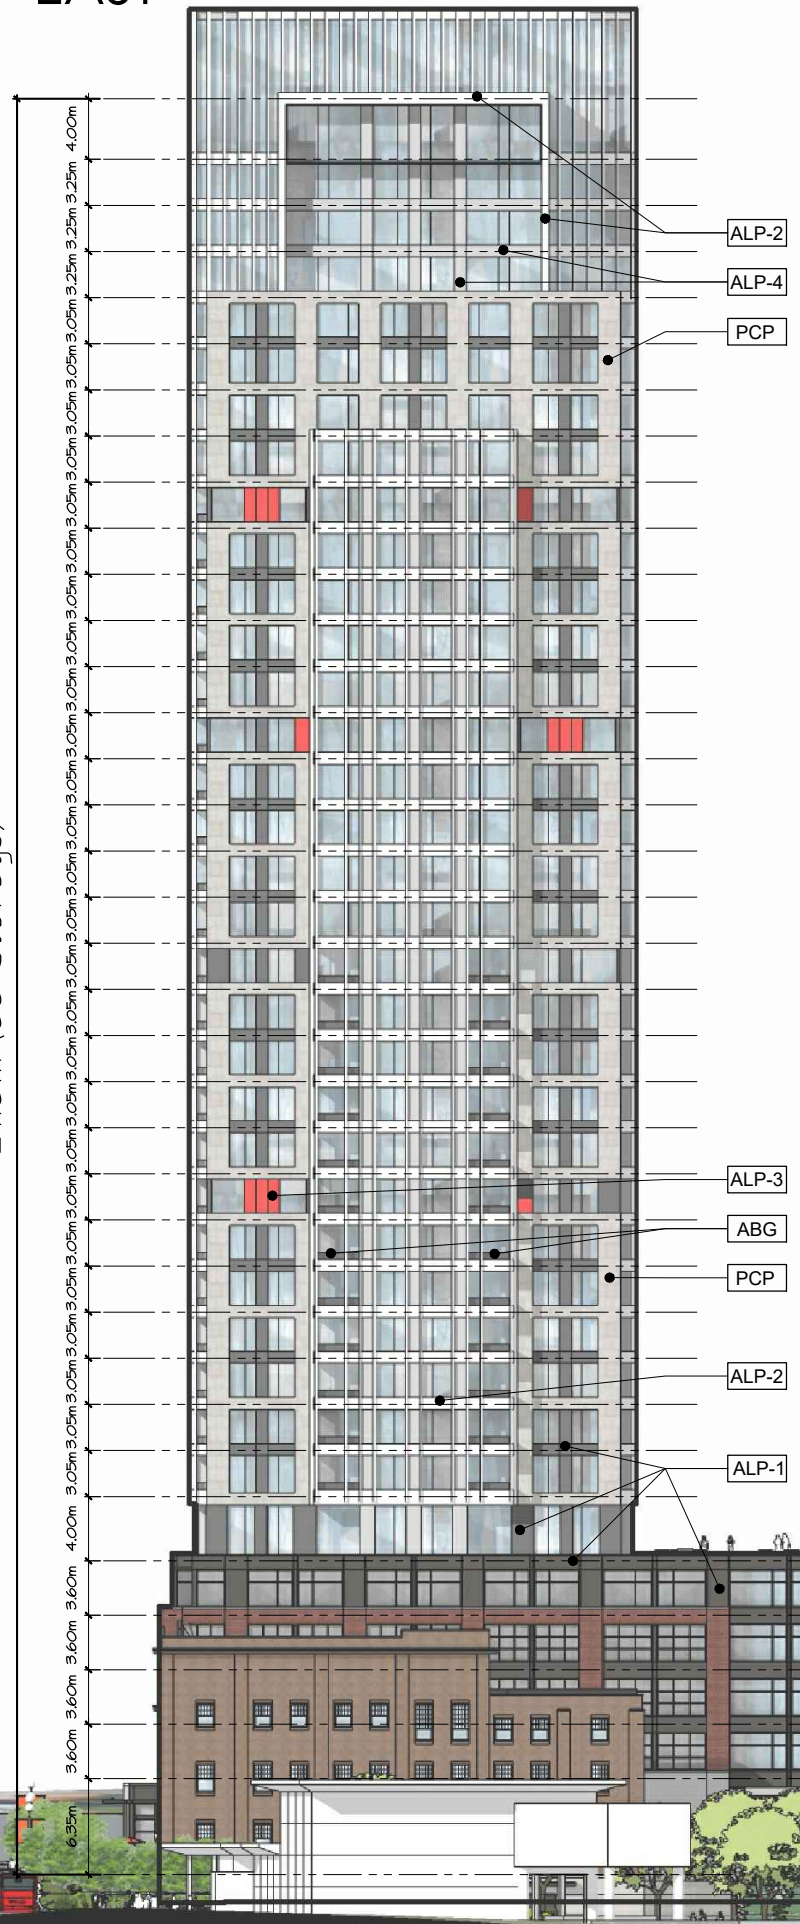

# SOUTH

EXTERIOR MATERIAL LIST FINISH MATERIAL LEGEND	
BV-1	BRICK VENEER - TYPE 1 - RED BRICK
BV-2	BRICK VENEER - TYPE 2 - BLACK BRICK
BV-H	BRICK VENEER - HERITAGE
STV-1	STONE VENEER
PCP	PRECAST CONCRETE PANEL
ALP-1	ALUMINUM PANEL - COLOR 1 - DARK GREY
ALP-2	ALUMINUM PANEL - COLOR 2 - WHITE
ALP-3	ALUMINUM PANEL - COLOR 3 - RED
ALP-4	ALUMINUM PANEL - COLOR 4 - LIGHT GREY
ABG	ALUMINUM & GLASS BALCONY GUARD
NMS	NOISE MITIGATION SCREEN

# NORTH

Site Elevations

GLADSTONE + LORETTA

DECEMBER 17, 2021  
scale 1:500

D07-12-21-0053  
18526

WEST

EXTERIOR MATERIAL LIST FINISH MATERIAL LEGEND	
BV-1	BRICK VENEER - TYPE 1 - RED BRICK
BV-2	BRICK VENEER - TYPE 2 - BLACK BRICK
BV-H	BRICK VENEER - HERITAGE
STV-1	STONE VENEER
PCP	PRECAST CONCRETE PANEL
ALP-1	ALUMINUM PANEL - COLOR 1 - DARK GREY
ALP-2	ALUMINUM PANEL - COLOR 2 - WHITE
ALP-3	ALUMINUM PANEL - COLOR 3 - RED
ALP-4	ALUMINUM PANEL - COLOR 4 - LIGHT GREY
ABG	ALUMINUM & GLASS BALCONY GUARD
NMS	NOISE MITIGATION SCREEN

Site Elevations

GLADSTONE + LORETTA

18526

DECEMBER 17, 2021  
scale 1:500

D07-12-21-0053

EAST

EXTERIOR MATERIAL LIST	
FINISH MATERIAL LEGEND	
BV-1	BRICK VENEER - TYPE 1 - RED BRICK
BV-2	BRICK VENEER - TYPE 2 - BLACK BRICK
BV-H	BRICK VENEER - HERITAGE
STV-1	STONE VENEER
PCP	PRECAST CONCRETE PANEL
ALP-1	ALUMINUM PANEL - COLOR 1 - DARK GREY
ALP-2	ALUMINUM PANEL - COLOR 2 - WHITE
ALP-3	ALUMINUM PANEL - COLOR 3 - RED
ALP-4	ALUMINUM PANEL - COLOR 4 - LIGHT GREY
ABG	ALUMINUM & GLASS BALCONY GUARD
NMS	NOISE MITIGATION SCREEN

± 118m (35 Storeys)

± 112m (33 Storeys)

± 100m (30 Storeys)

Site Elevations

GLADSTONE + LORETTA

18526

DECEMBER 17, 2021  
scale 1:500

D07-12-21-0053