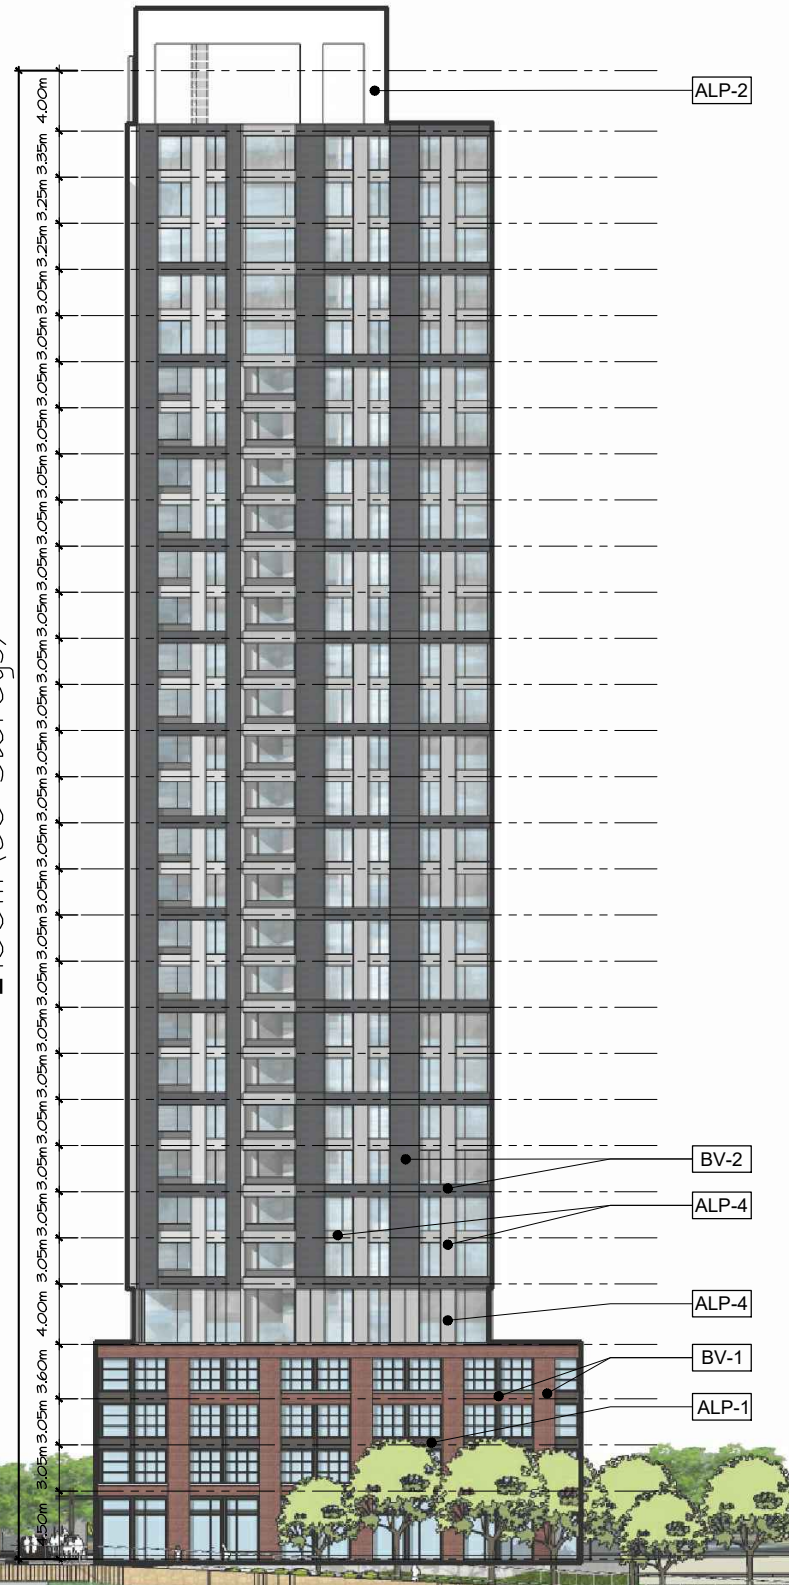

# NORTH

Site Elevations

GLADSTONE + LORETTA

DECEMBER 17, 2021  
scale 1:500

D07-12-21-0053  
18526

WEST

EXTERIOR MATERIAL LIST FINISH MATERIAL LEGEND	
BV-1	BRICK VENEER - TYPE 1 - RED BRICK
BV-2	BRICK VENEER - TYPE 2 - BLACK BRICK
BV-H	BRICK VENEER - HERITAGE
STV-1	STONE VENEER
PCP	PRECAST CONCRETE PANEL
ALP-1	ALUMINUM PANEL - COLOR 1 - DARK GREY
ALP-2	ALUMINUM PANEL - COLOR 2 - WHITE
ALP-3	ALUMINUM PANEL - COLOR 3 - RED
ALP-4	ALUMINUM PANEL - COLOR 4 - LIGHT GREY
ABG	ALUMINUM & GLASS BALCONY GUARD
NMS	NOISE MITIGATION SCREEN

Site Elevations

GLADSTONE + LORETTA

18526

DECEMBER 17, 2021  
scale 1:500

D07-12-21-0053

EAST

EXTERIOR MATERIAL LIST	
FINISH MATERIAL LEGEND	
BV-1	BRICK VENEER - TYPE 1 - RED BRICK
BV-2	BRICK VENEER - TYPE 2 - BLACK BRICK
BV-H	BRICK VENEER - HERITAGE
STV-1	STONE VENEER
PCP	PRECAST CONCRETE PANEL
ALP-1	ALUMINUM PANEL - COLOR 1 - DARK GREY
ALP-2	ALUMINUM PANEL - COLOR 2 - WHITE
ALP-3	ALUMINUM PANEL - COLOR 3 - RED
ALP-4	ALUMINUM PANEL - COLOR 4 - LIGHT GREY
ABG	ALUMINUM & GLASS BALCONY GUARD
NMS	NOISE MITIGATION SCREEN

± 118m (35 Storeys)

± 112m (33 Storeys)

± 100m (30 Storeys)

Site Elevations

GLADSTONE + LORETTA

18526

DECEMBER 17, 2021  
scale 1:500

D07-12-21-0053