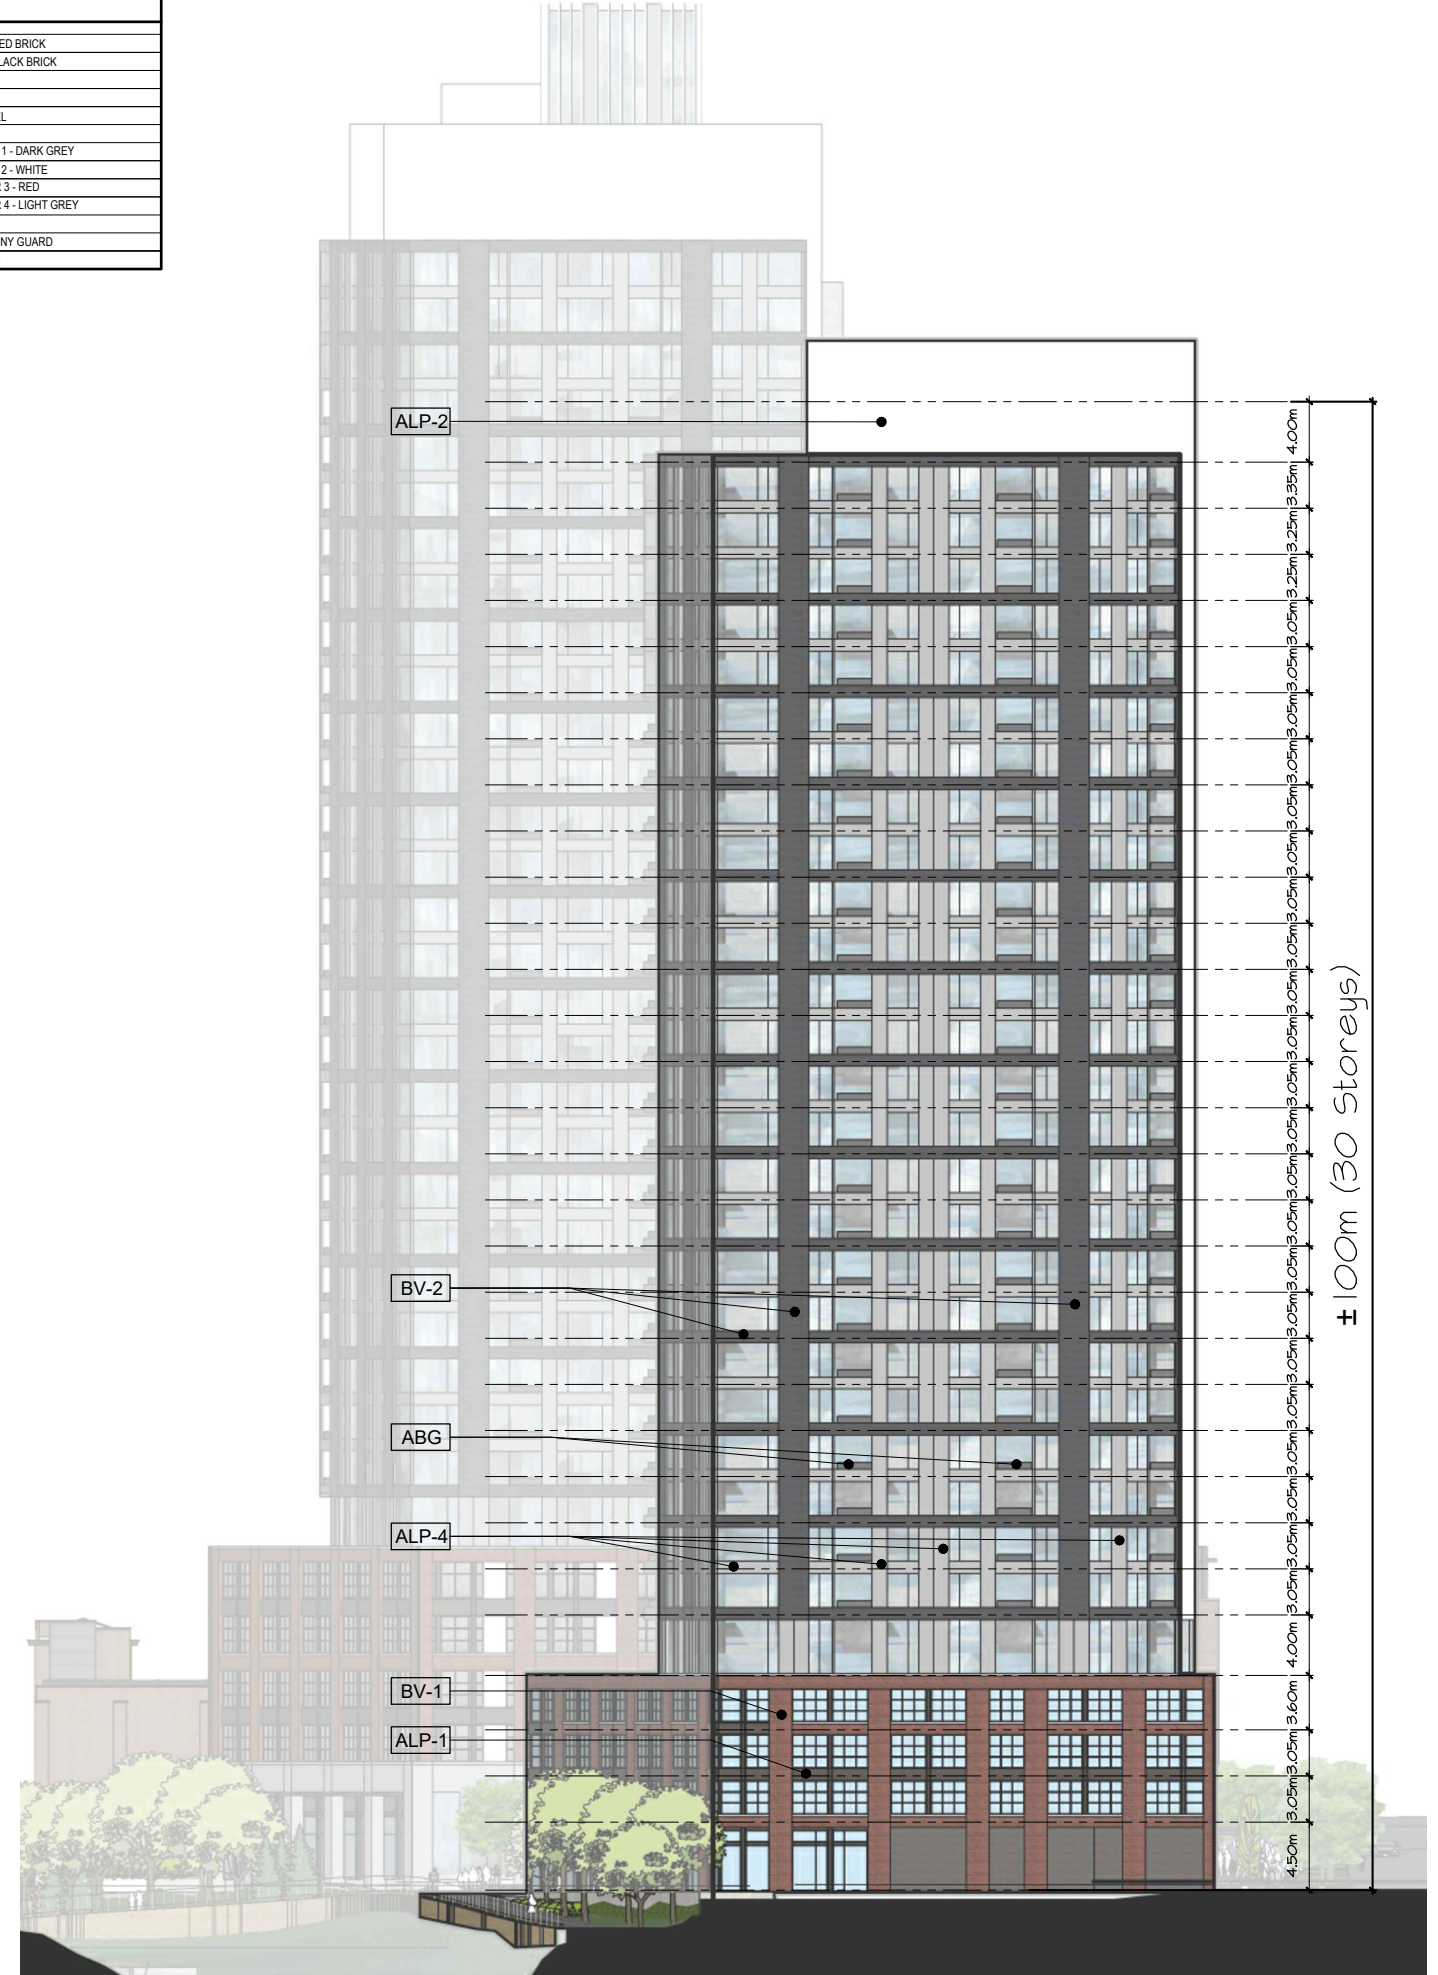

# SOUTH

EXTERIOR MATERIAL LIST FINISH MATERIAL LEGEND	
BV-1	BRICK VENEER - TYPE 1 - RED BRICK
BV-2	BRICK VENEER - TYPE 2 - BLACK BRICK
BV-H	BRICK VENEER - HERITAGE
STV-1	STONE VENEER
PCP	PRECAST CONCRETE PANEL
ALP-1	ALUMINUM PANEL - COLOR 1 - DARK GREY
ALP-2	ALUMINUM PANEL - COLOR 2 - WHITE
ALP-3	ALUMINUM PANEL - COLOR 3 - RED
ALP-4	ALUMINUM PANEL - COLOR 4 - LIGHT GREY
ABG	ALUMINUM & GLASS BALCONY GUARD
NMS	NOISE MITIGATION SCREEN

# NORTH

Site Elevations

GLADSTONE + LORETTA

DECEMBER 17, 2021  
scale 1:500

D07-12-21-0053  
18526

WEST

EXTERIOR MATERIAL LIST FINISH MATERIAL LEGEND	
BV-1	BRICK VENEER - TYPE 1 - RED BRICK
BV-2	BRICK VENEER - TYPE 2 - BLACK BRICK
BV-H	BRICK VENEER - HERITAGE
STV-1	STONE VENEER
PCP	PRECAST CONCRETE PANEL
ALP-1	ALUMINUM PANEL - COLOR 1 - DARK GREY
ALP-2	ALUMINUM PANEL - COLOR 2 - WHITE
ALP-3	ALUMINUM PANEL - COLOR 3 - RED
ALP-4	ALUMINUM PANEL - COLOR 4 - LIGHT GREY
ABG	ALUMINUM & GLASS BALCONY GUARD
NMS	NOISE MITIGATION SCREEN

Site Elevations

GLADSTONE + LORETTA

18526

DECEMBER 17, 2021  
scale 1:500

D07-12-21-0053

EAST

EXTERIOR MATERIAL LIST	
FINISH MATERIAL LEGEND	
BV-1	BRICK VENEER - TYPE 1 - RED BRICK
BV-2	BRICK VENEER - TYPE 2 - BLACK BRICK
BV-H	BRICK VENEER - HERITAGE
STV-1	STONE VENEER
PCP	PRECAST CONCRETE PANEL
ALP-1	ALUMINUM PANEL - COLOR 1 - DARK GREY
ALP-2	ALUMINUM PANEL - COLOR 2 - WHITE
ALP-3	ALUMINUM PANEL - COLOR 3 - RED
ALP-4	ALUMINUM PANEL - COLOR 4 - LIGHT GREY
ABG	ALUMINUM & GLASS BALCONY GUARD
NMS	NOISE MITIGATION SCREEN

± 118m (35 Storeys)

± 112m (33 Storeys)

± 100m (30 Storeys)

Site Elevations

GLADSTONE + LORETTA

18526

DECEMBER 17, 2021  
scale 1:500

D07-12-21-0053