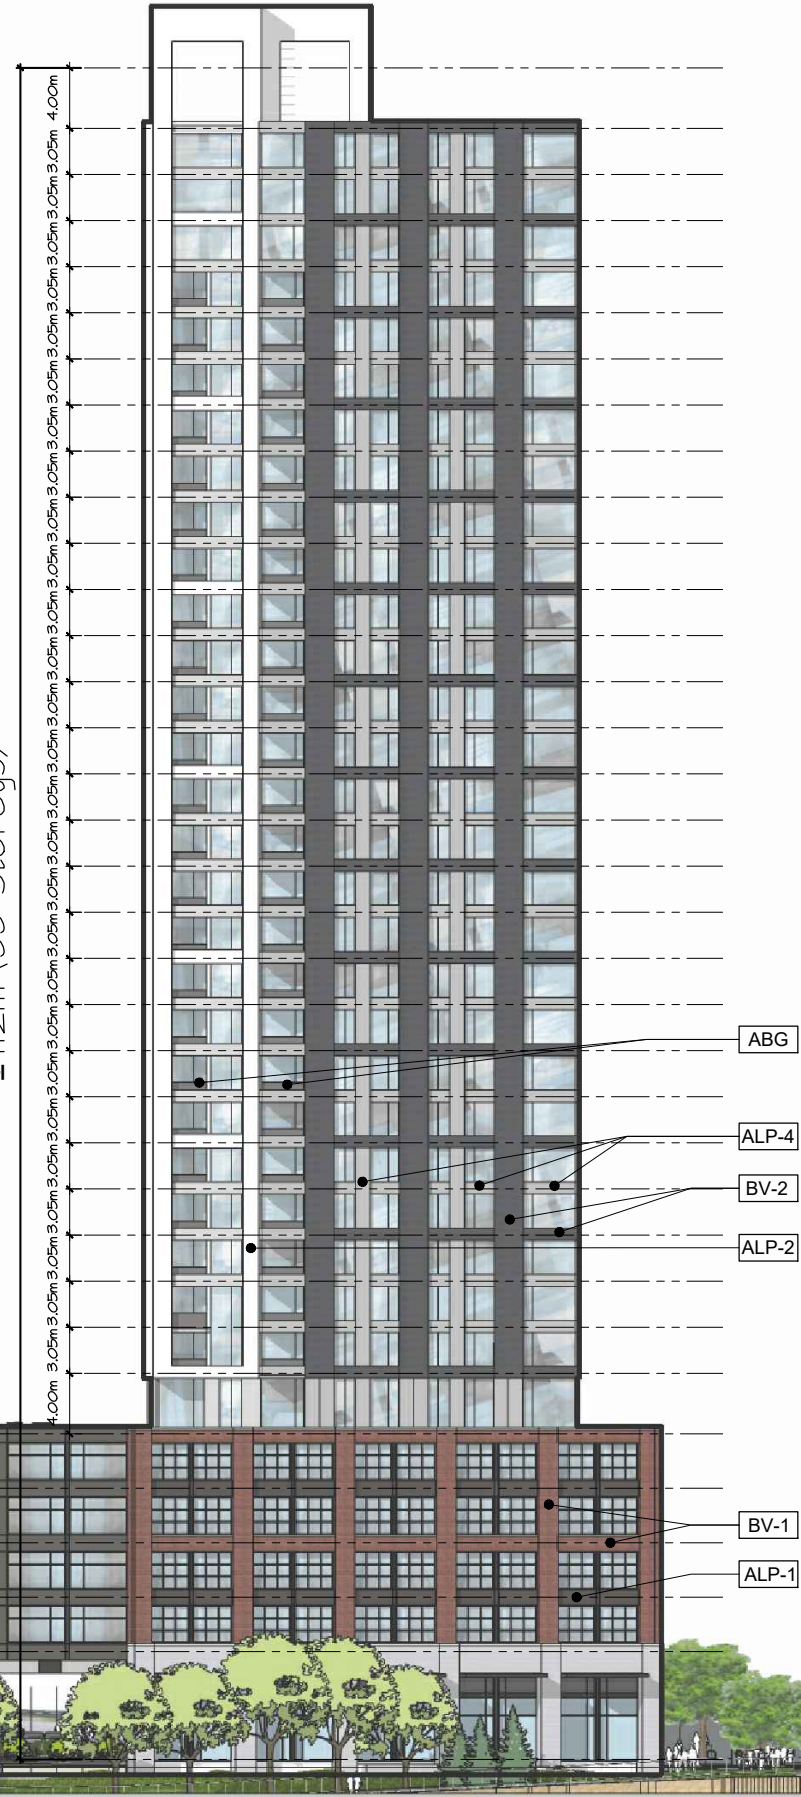

# NORTH

Site Elevations

GLADSTONE + LORETTA

DECEMBER 17, 2021  
scale 1:500

D07-12-21-0053  
18526

WEST

EXTERIOR MATERIAL LIST FINISH MATERIAL LEGEND	
BV-1	BRICK VENEER - TYPE 1 - RED BRICK
BV-2	BRICK VENEER - TYPE 2 - BLACK BRICK
BV-H	BRICK VENEER - HERITAGE
STV-1	STONE VENEER
PCP	PRECAST CONCRETE PANEL
ALP-1	ALUMINUM PANEL - COLOR 1 - DARK GREY
ALP-2	ALUMINUM PANEL - COLOR 2 - WHITE
ALP-3	ALUMINUM PANEL - COLOR 3 - RED
ALP-4	ALUMINUM PANEL - COLOR 4 - LIGHT GREY
ABG	ALUMINUM & GLASS BALCONY GUARD
NMS	NOISE MITIGATION SCREEN

Site Elevations

GLADSTONE + LORETTA

18526

DECEMBER 17, 2021  
scale 1:500

D07-12-21-0053

EAST

EXTERIOR MATERIAL LIST	
FINISH MATERIAL LEGEND	
BV-1	BRICK VENEER - TYPE 1 - RED BRICK
BV-2	BRICK VENEER - TYPE 2 - BLACK BRICK
BV-H	BRICK VENEER - HERITAGE
STV-1	STONE VENEER
PCP	PRECAST CONCRETE PANEL
ALP-1	ALUMINUM PANEL - COLOR 1 - DARK GREY
ALP-2	ALUMINUM PANEL - COLOR 2 - WHITE
ALP-3	ALUMINUM PANEL - COLOR 3 - RED
ALP-4	ALUMINUM PANEL - COLOR 4 - LIGHT GREY
ABG	ALUMINUM & GLASS BALCONY GUARD
NMS	NOISE MITIGATION SCREEN

± 118m (35 Storeys)

± 112m (33 Storeys)

± 100m (30 Storeys)

Site Elevations

GLADSTONE + LORETTA

18526

DECEMBER 17, 2021  
scale 1:500

D07-12-21-0053