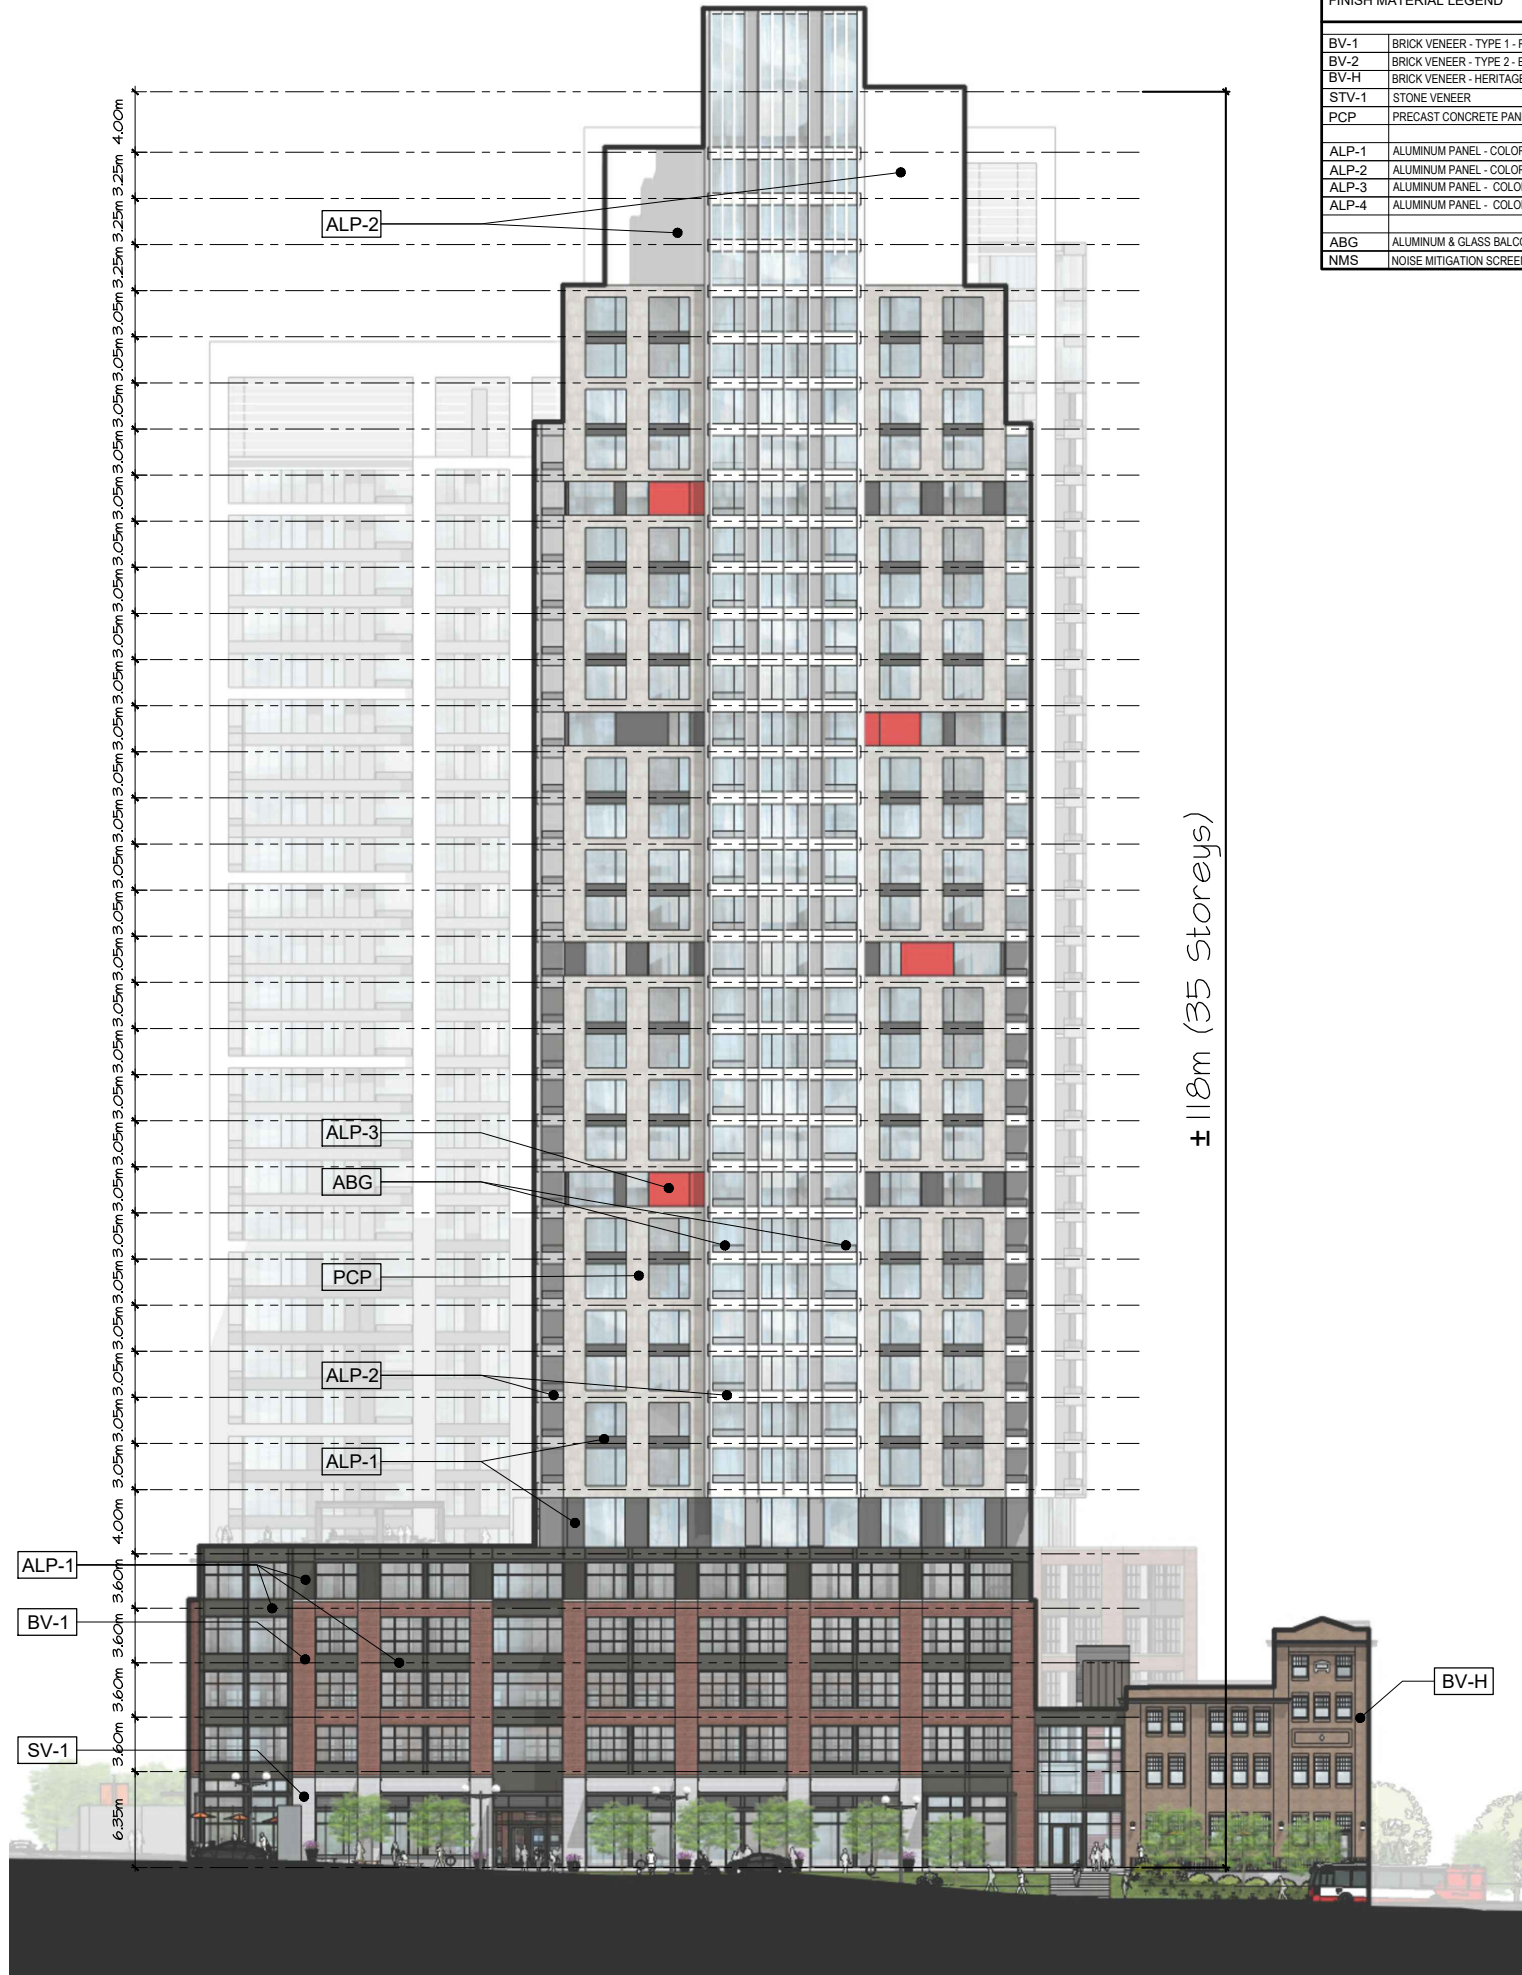

# SOUTH

EXTERIOR MATERIAL LIST FINISH MATERIAL LEGEND	
BV-1	BRICK VENEER - TYPE 1 - RED BRICK
BV-2	BRICK VENEER - TYPE 2 - BLACK BRICK
BV-H	BRICK VENEER - HERITAGE
STV-1	STONE VENEER
PCP	PRECAST CONCRETE PANEL
ALP-1	ALUMINUM PANEL - COLOR 1 - DARK GREY
ALP-2	ALUMINUM PANEL - COLOR 2 - WHITE
ALP-3	ALUMINUM PANEL - COLOR 3 - RED
ALP-4	ALUMINUM PANEL - COLOR 4 - LIGHT GREY
ABG	ALUMINUM & GLASS BALCONY GUARD
NMS	NOISE MITIGATION SCREEN

# NORTH

Site Elevations

GLADSTONE + LORETTA

DECEMBER 17, 2021  
scale 1:500

D07-12-21-0053  
18526

WEST

EXTERIOR MATERIAL LIST FINISH MATERIAL LEGEND	
BV-1	BRICK VENEER - TYPE 1 - RED BRICK
BV-2	BRICK VENEER - TYPE 2 - BLACK BRICK
BV-H	BRICK VENEER - HERITAGE
STV-1	STONE VENEER
PCP	PRECAST CONCRETE PANEL
ALP-1	ALUMINUM PANEL - COLOR 1 - DARK GREY
ALP-2	ALUMINUM PANEL - COLOR 2 - WHITE
ALP-3	ALUMINUM PANEL - COLOR 3 - RED
ALP-4	ALUMINUM PANEL - COLOR 4 - LIGHT GREY
ABG	ALUMINUM & GLASS BALCONY GUARD
NMS	NOISE MITIGATION SCREEN

Site Elevations

GLADSTONE + LORETTA

18526

DECEMBER 17, 2021  
scale 1:500

D07-12-21-0053

EAST

EXTERIOR MATERIAL LIST	
FINISH MATERIAL LEGEND	
BV-1	BRICK VENEER - TYPE 1 - RED BRICK
BV-2	BRICK VENEER - TYPE 2 - BLACK BRICK
BV-H	BRICK VENEER - HERITAGE
STV-1	STONE VENEER
PCP	PRECAST CONCRETE PANEL
ALP-1	ALUMINUM PANEL - COLOR 1 - DARK GREY
ALP-2	ALUMINUM PANEL - COLOR 2 - WHITE
ALP-3	ALUMINUM PANEL - COLOR 3 - RED
ALP-4	ALUMINUM PANEL - COLOR 4 - LIGHT GREY
ABG	ALUMINUM & GLASS BALCONY GUARD
NMS	NOISE MITIGATION SCREEN

± 118m (35 Storeys)

± 112m (33 Storeys)

± 100m (30 Storeys)

Site Elevations

GLADSTONE + LORETTA

18526

DECEMBER 17, 2021  
scale 1:500

D07-12-21-0053