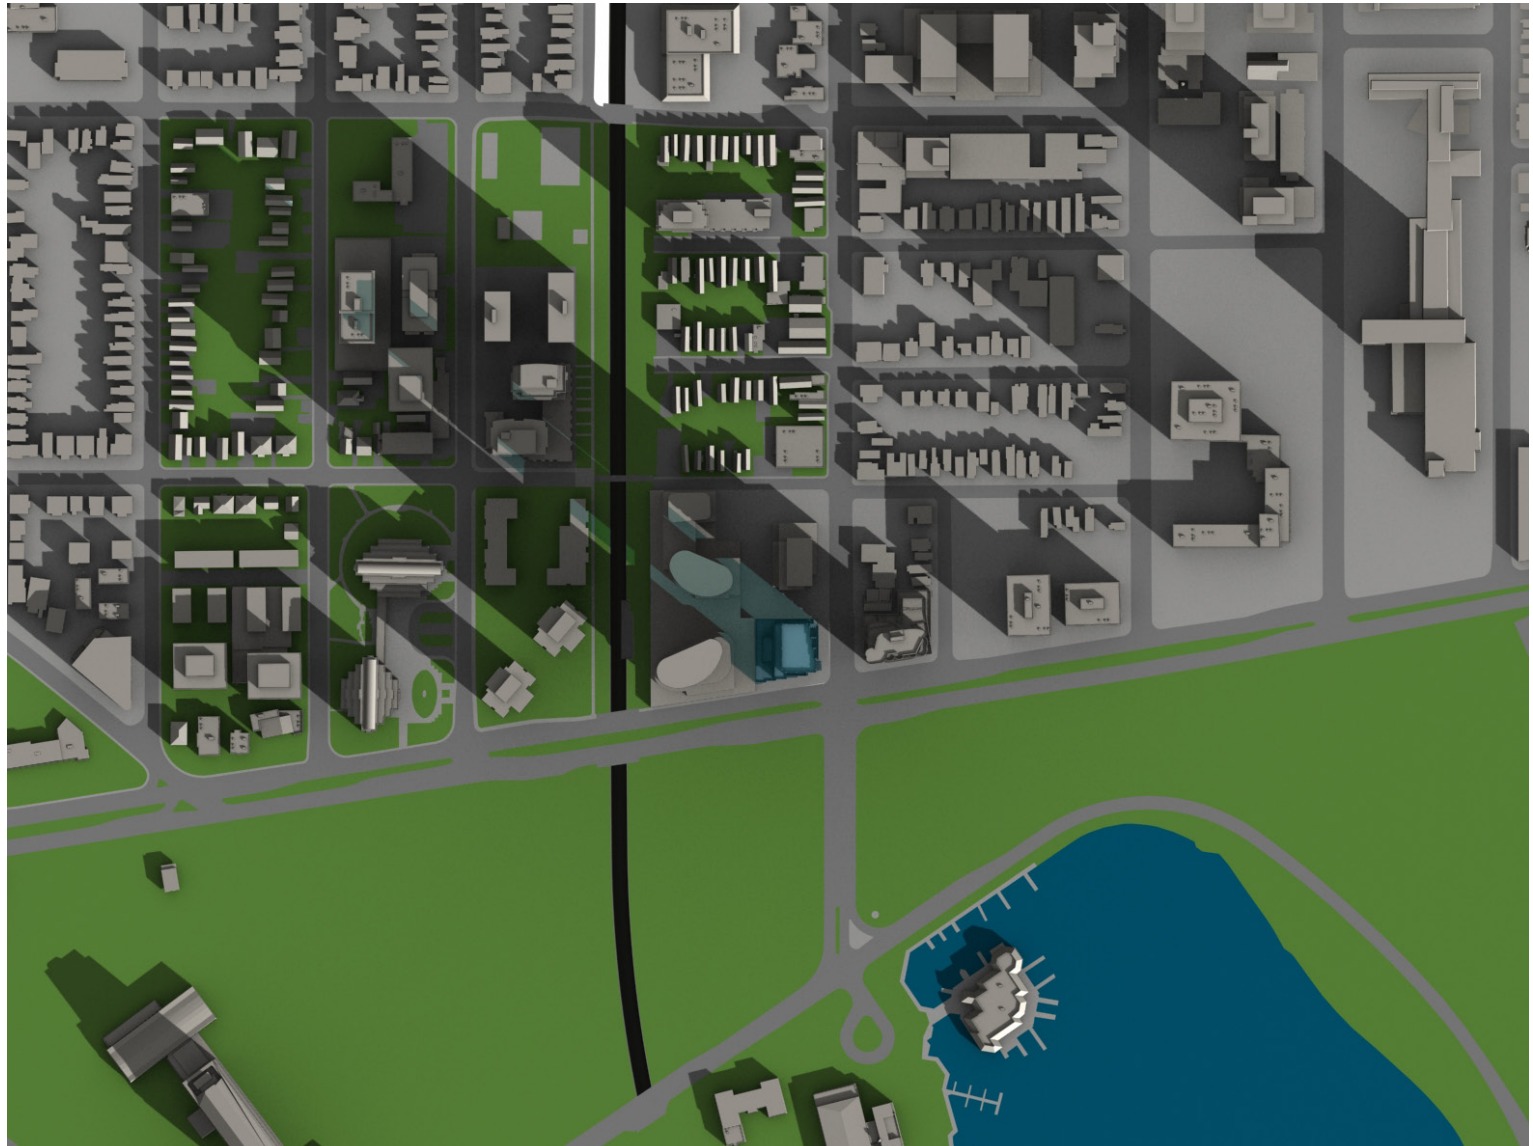

SEPTEMBER 21 9:00 EDT

Shadow Impact Analysis
ICON II
829 Carling Avenue, Ottawa
April 14, 2021

HARIRI PONTARINI ARCHITECTS