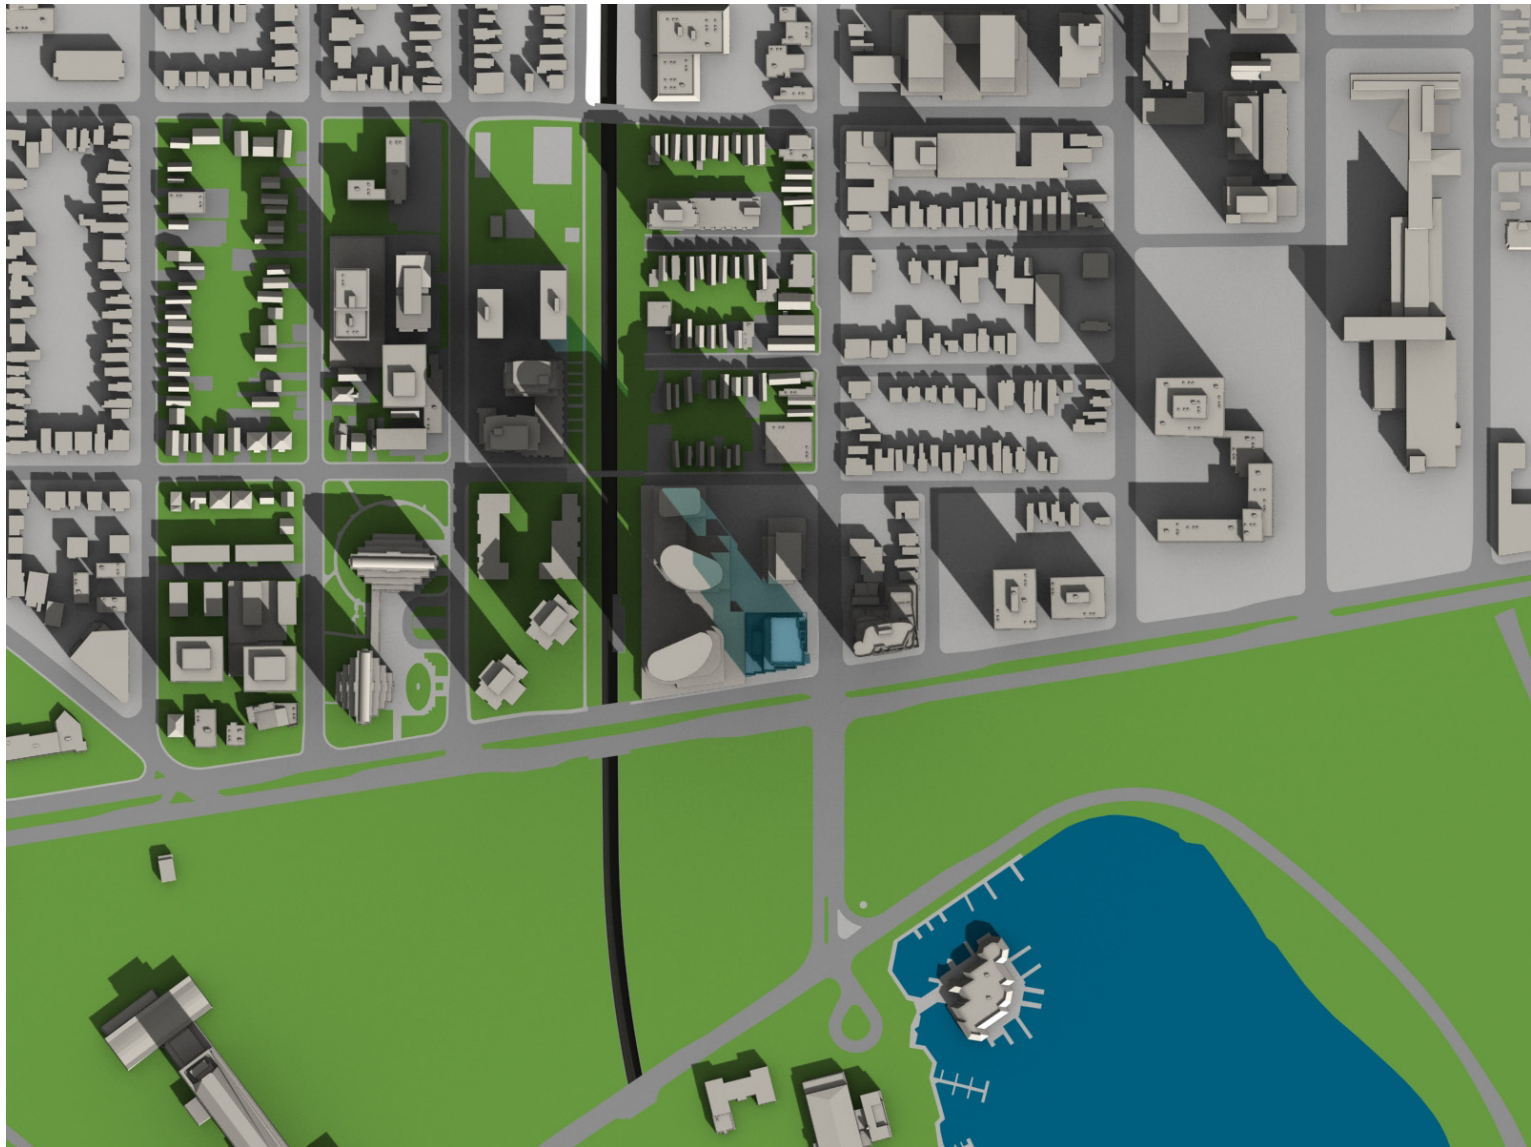

**HARIRI PONTARINI ARCHITECTS**

SEPTEMBER 21 8:00 EDT

SEPTEMBER 21 9:00 EDT

Shadow Impact Analysis  
ICON II  
829 Carling Avenue, Ottawa  
*April 14, 2021*

**HARIRI PONTARINI ARCHITECTS**

SEPTEMBER 21 10:00 EDT